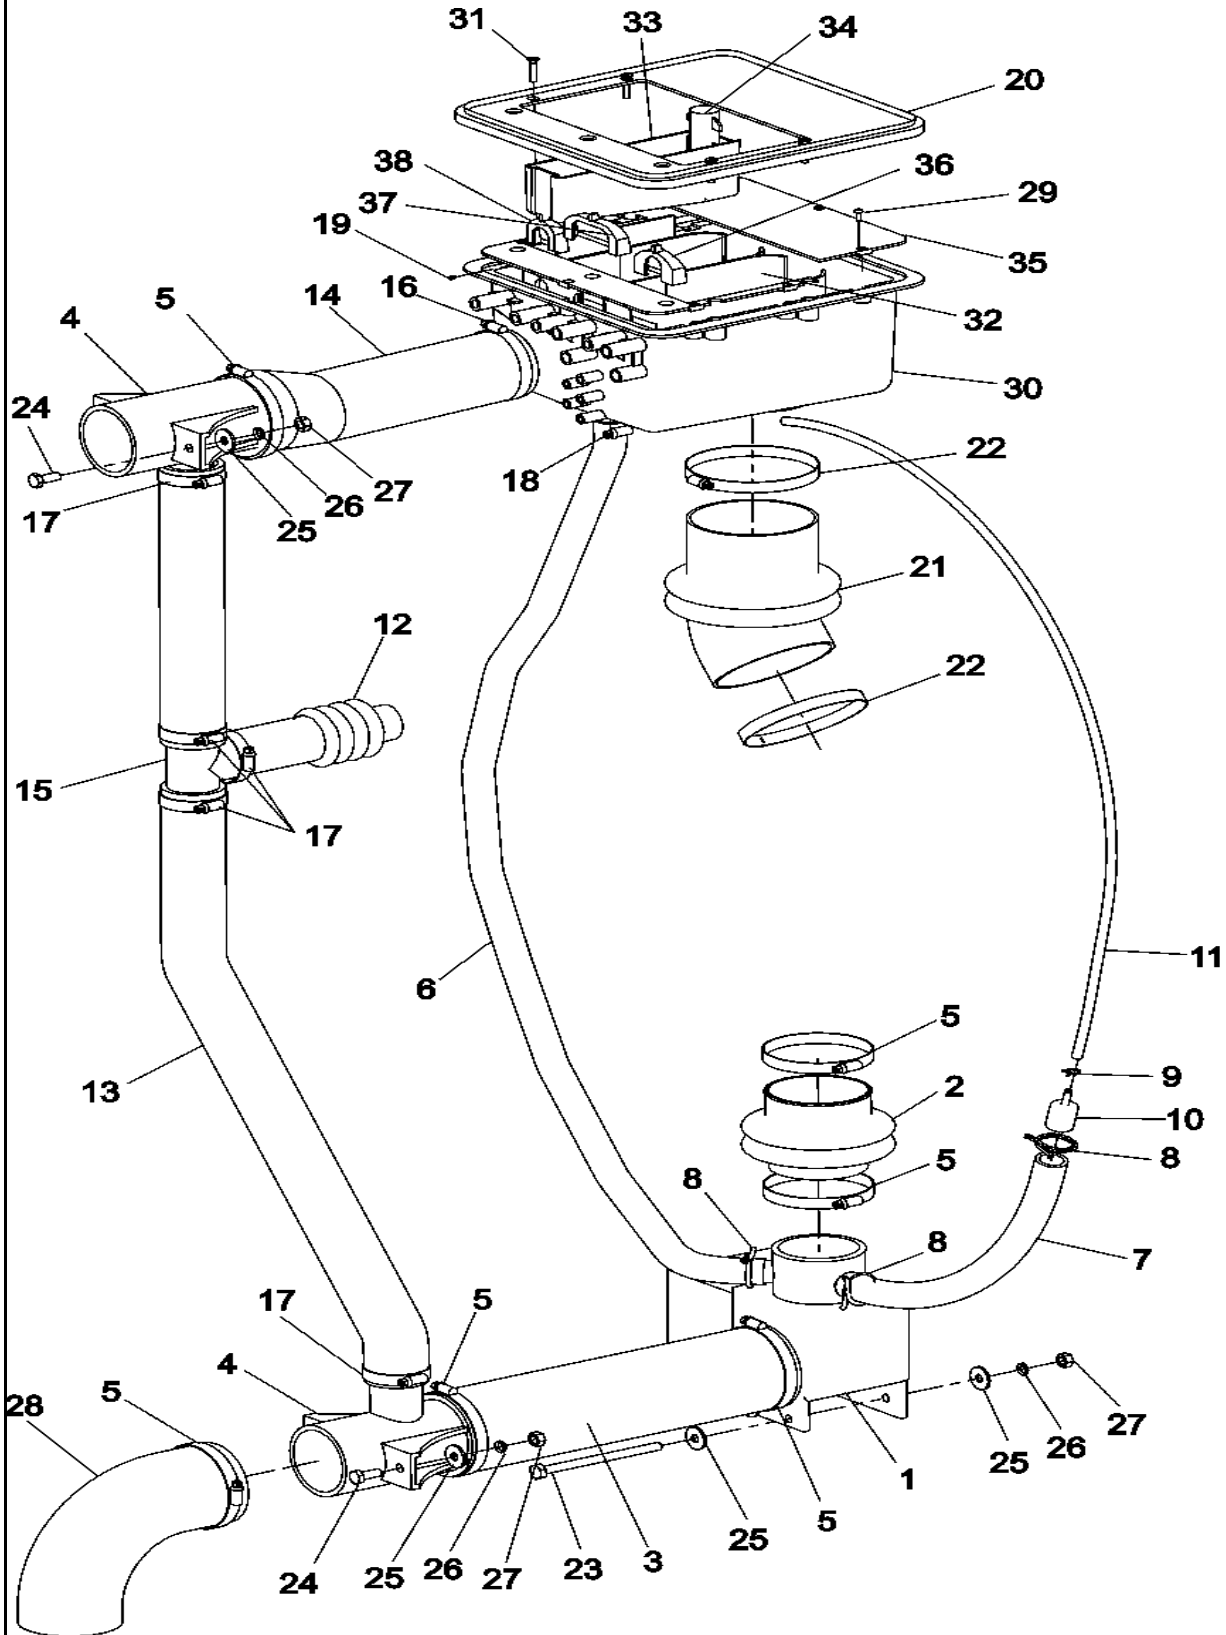

Section: DOOR

Model: MFR30PDCTS

23-Sep-05
519 389A

CW10-77

Section: SOAP BOX, DRAIN & HOSE ASSEMBLY

Model: MFR30PDCTS

24-Feb-05
520 788

CW16-30

Section: CONTROL PANEL (PD)

Model: MFR30PDCTS

23-Feb-05
520 784

CW11-94

Section: COIN VAULT (PD)

Model: MFR30PDCTS

23-Feb-05
520 789

CW11-96

Section: BASKET & OUTER SHELL ASSEMBLY

Model: MFR30PDCTS

22-Feb-05
520 781

CW24-03

Section: MOTOR & BASKET PULLEY

Model: MFR30PDCTS

23-Feb-05
520 783

CW23-05

Section: WATER VALVE & REAR PANEL

Model: MFR30PDCTS

10-Feb-05
520 788

CW22-03