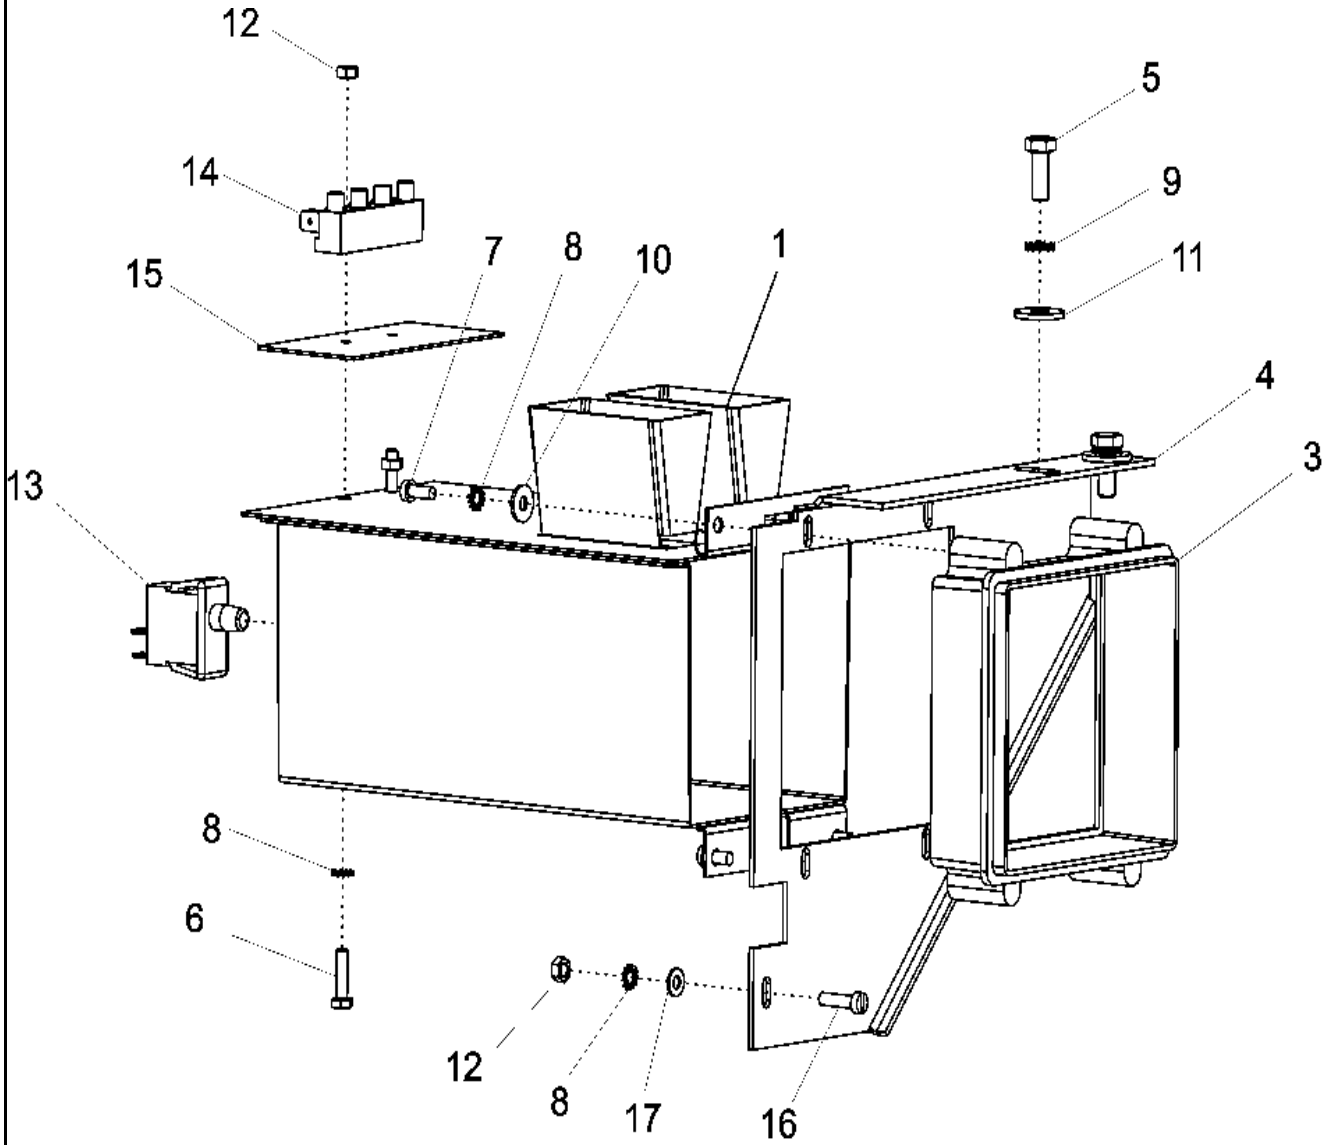

Section: DOOR

Model: MFR30PDCTS

23-Sep-05
519 389A

CW10-77

Section: SOAP BOX, DRAIN & HOSE ASSEMBLY

Model: MFR30PDCTS

24-Feb-05
520 788

CW16-30

Section: CONTROL PANEL (PD)

Model: MFR30PDCTS

23-Feb-05
520 784

CW11-94

Section: COIN VAULT (PD)

Model: MFR30PDCTS

23-Feb-05
520 789

CW11-96

Section: BASKET & OUTER SHELL ASSEMBLY

Model: MFR30PDCTS

22-Feb-05
520 781

CW24-03

Section: MOTOR & BASKET PULLEY

Model: MFR30PDCTS

23-Feb-05
520 783

CW23-05