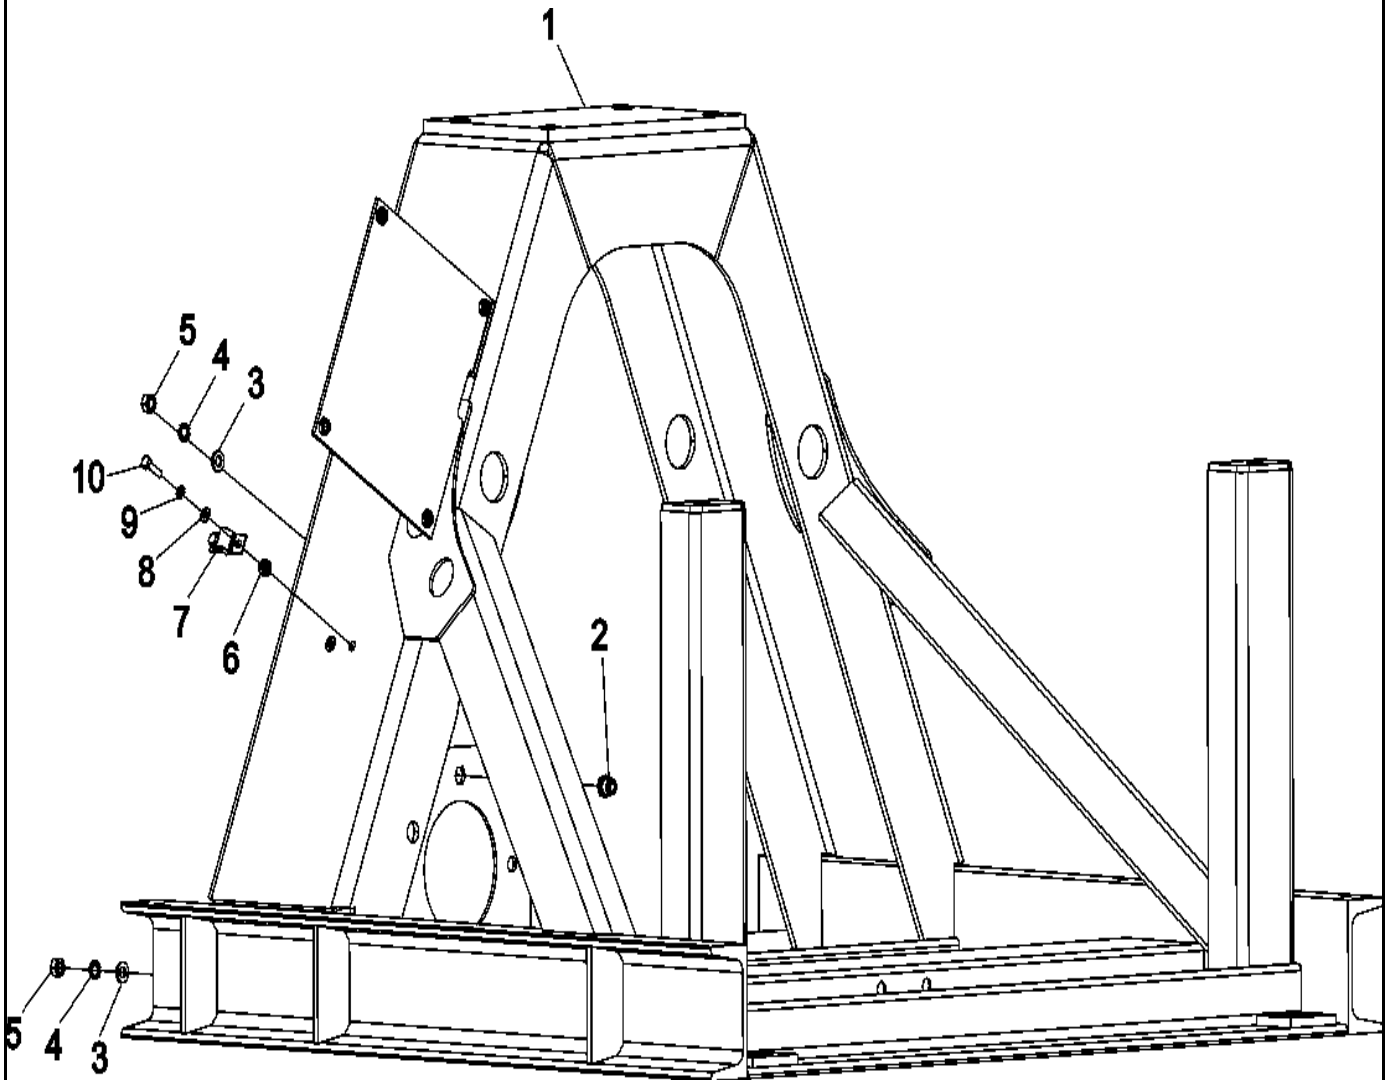

Section: BASE FRAME

Model: MFR30PDCTS

21-Nov-05
520 780A

CW19-45