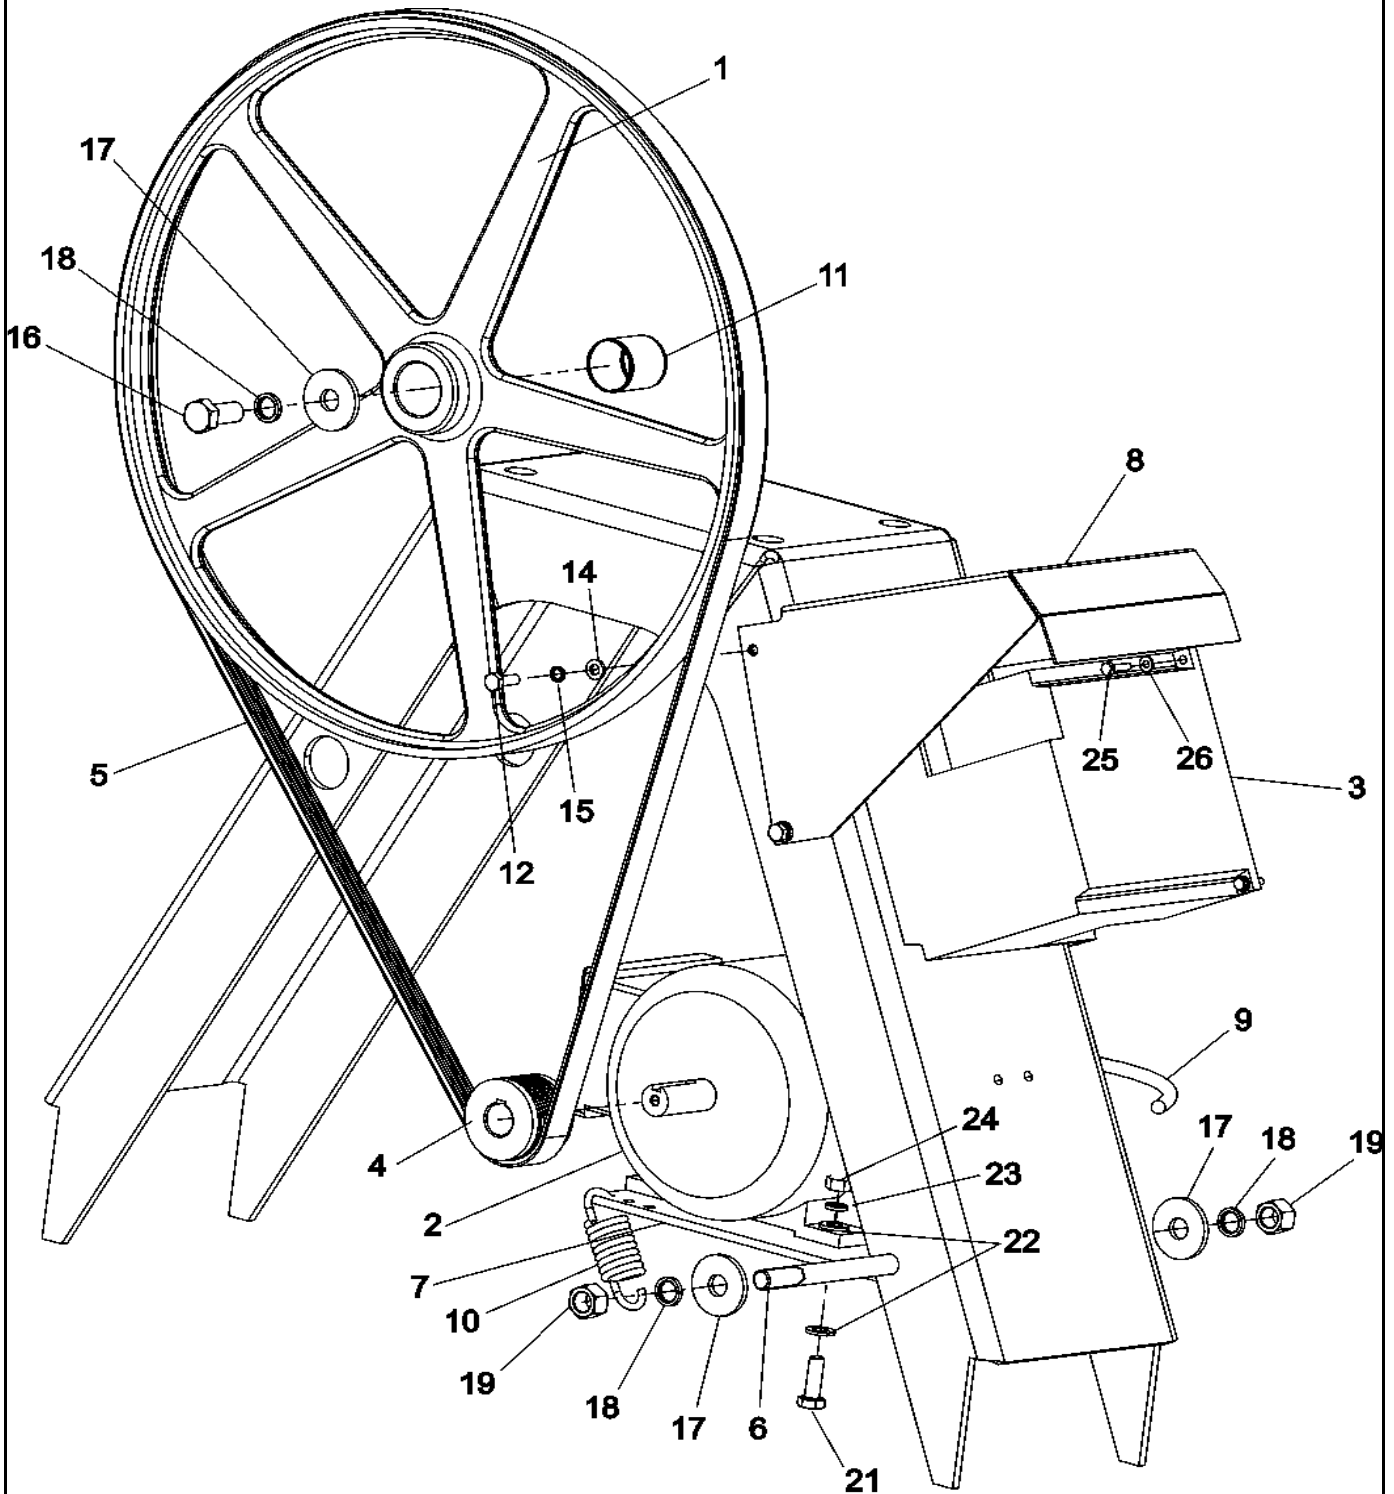

Section: CONTROL PANEL (PD)

Model: MFR30PDCTS

23-Feb-05
520 784

CW11-94

Section: COIN VAULT (PD)

Model: MFR30PDCTS

23-Feb-05
520 789

CW11-96

Section: BASKET & OUTER SHELL ASSEMBLY

Model: MFR30PDCTS

22-Feb-05
520 781

CW24-03

Section: MOTOR & BASKET PULLEY

Model: MFR30PDCTS

23-Feb-05
520 783

CW23-05