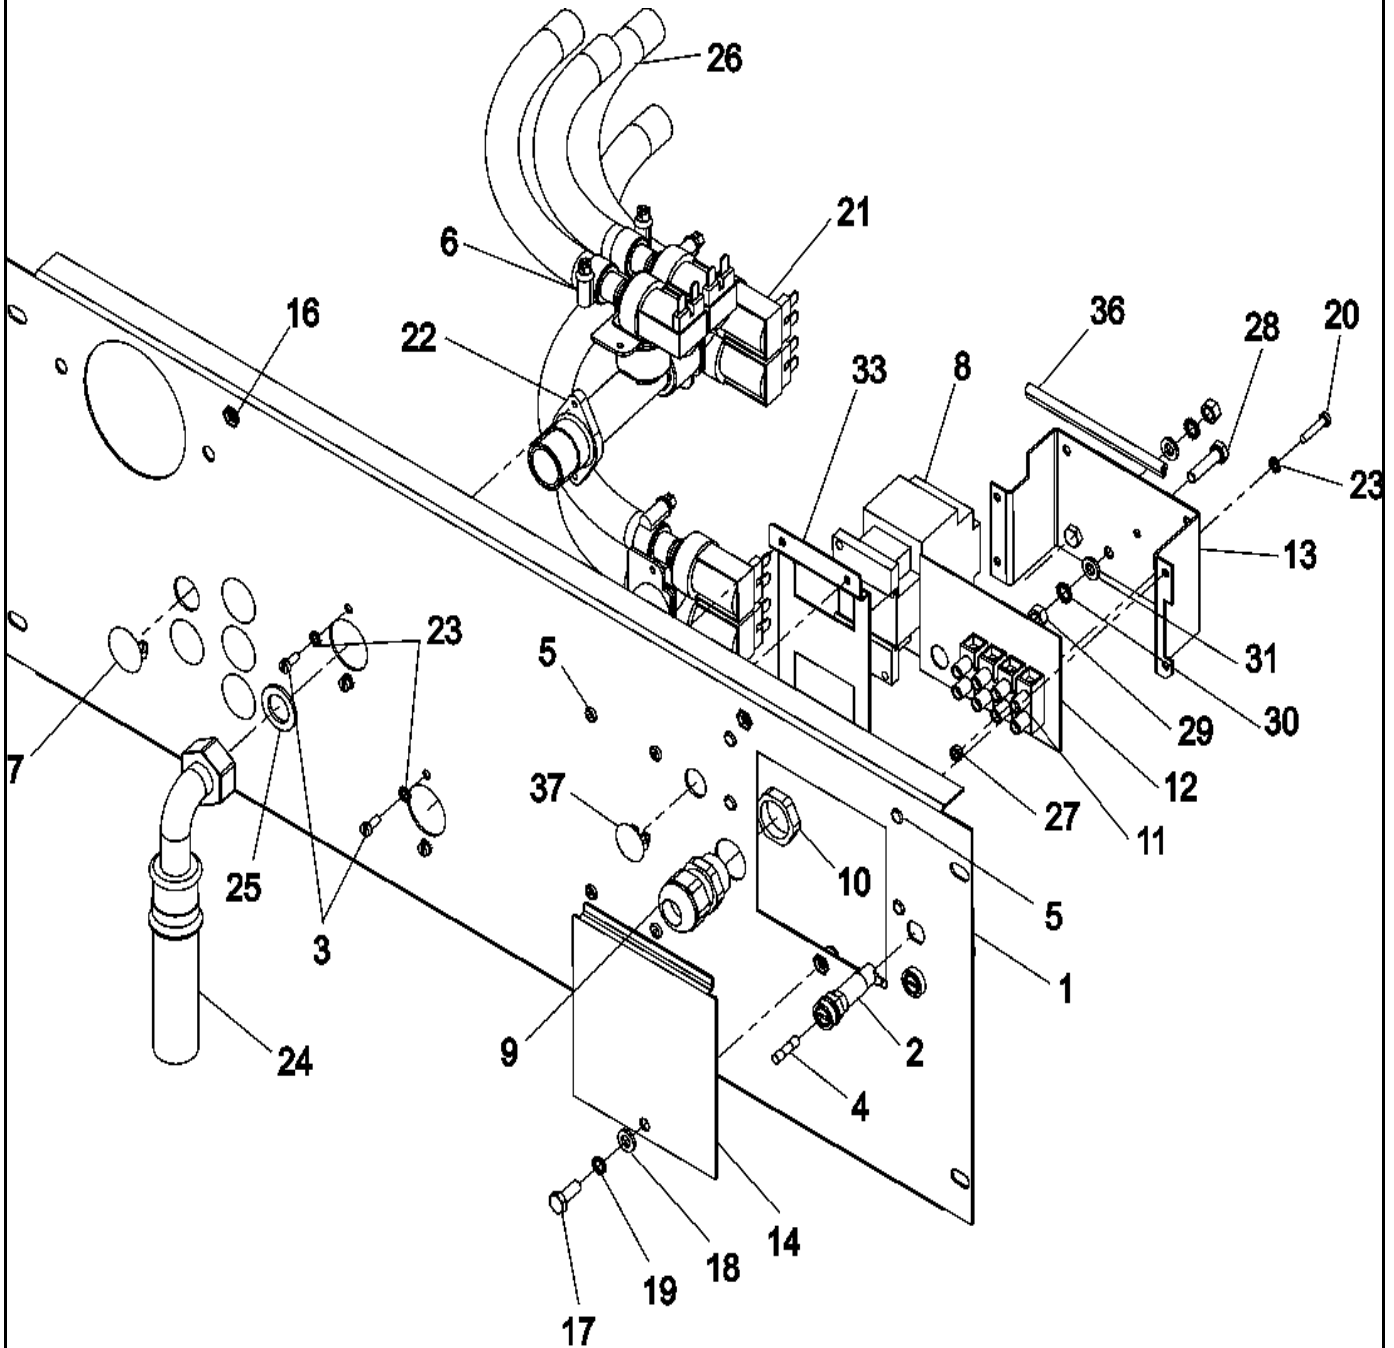

Section: DOOR

Model: MFR30PDCTS

23-Sep-05
519 389A

CW10-77

Section: SOAP BOX, DRAIN & HOSE ASSEMBLY

Model: MFR30PDCTS

24-Feb-05
520 788

CW16-30

Section: CONTROL PANEL (PD)

Model: MFR30PDCTS

23-Feb-05
520 784

CW11-94

Section: COIN VAULT (PD)

Model: MFR30PDCTS

23-Feb-05
520 789

CW11-96

Section: BASKET & OUTER SHELL ASSEMBLY

Model: MFR30PDCTS

22-Feb-05
520 781

CW24-03

Section: MOTOR & BASKET PULLEY

Model: MFR30PDCTS

23-Feb-05
520 783

CW23-05

Section: WATER VALVE & REAR PANEL

Model: MFR30PDCTS

10-Feb-05
520 788

CW22-03