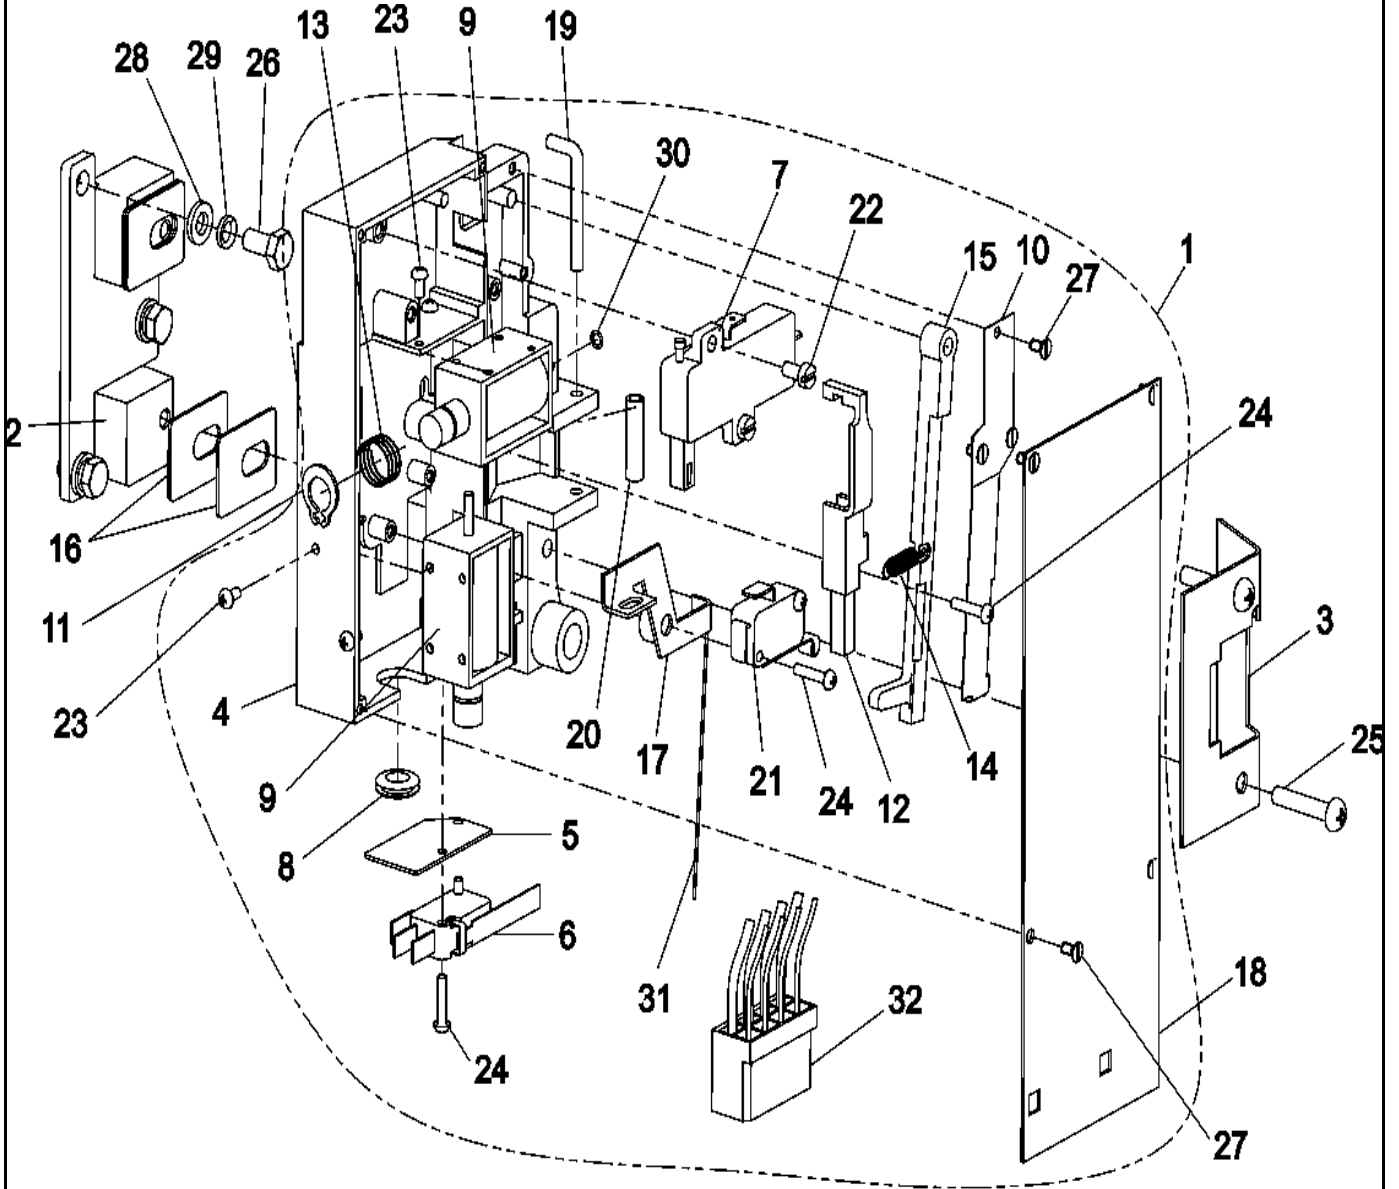

Section: TOP COVER ASSEMBLY

Model: MFR30PDCTS

12-Sep-05
520 787A

CW13-24

Section: DOOR LOCK ASSEMBLY

Model: MFR30PDCTS

21-Feb-05
521 450

CW10-78

Section: DOOR

Model: MFR30PDCTS

23-Sep-05
519 389A

CW10-77

Section: SOAP BOX, DRAIN & HOSE ASSEMBLY

Model: MFR30PDCTS

24-Feb-05
520 788

CW16-30

Section: CONTROL PANEL (PD)

Model: MFR30PDCTS

23-Feb-05
520 784

CW11-94

Section: COIN VAULT (PD)

Model: MFR30PDCTS

23-Feb-05
520 789

CW11-96

Section: BASKET & OUTER SHELL ASSEMBLY

Model: MFR30PDCTS

22-Feb-05
520 781

CW24-03

Section: MOTOR & BASKET PULLEY

Model: MFR30PDCTS

23-Feb-05
520 783

CW23-05