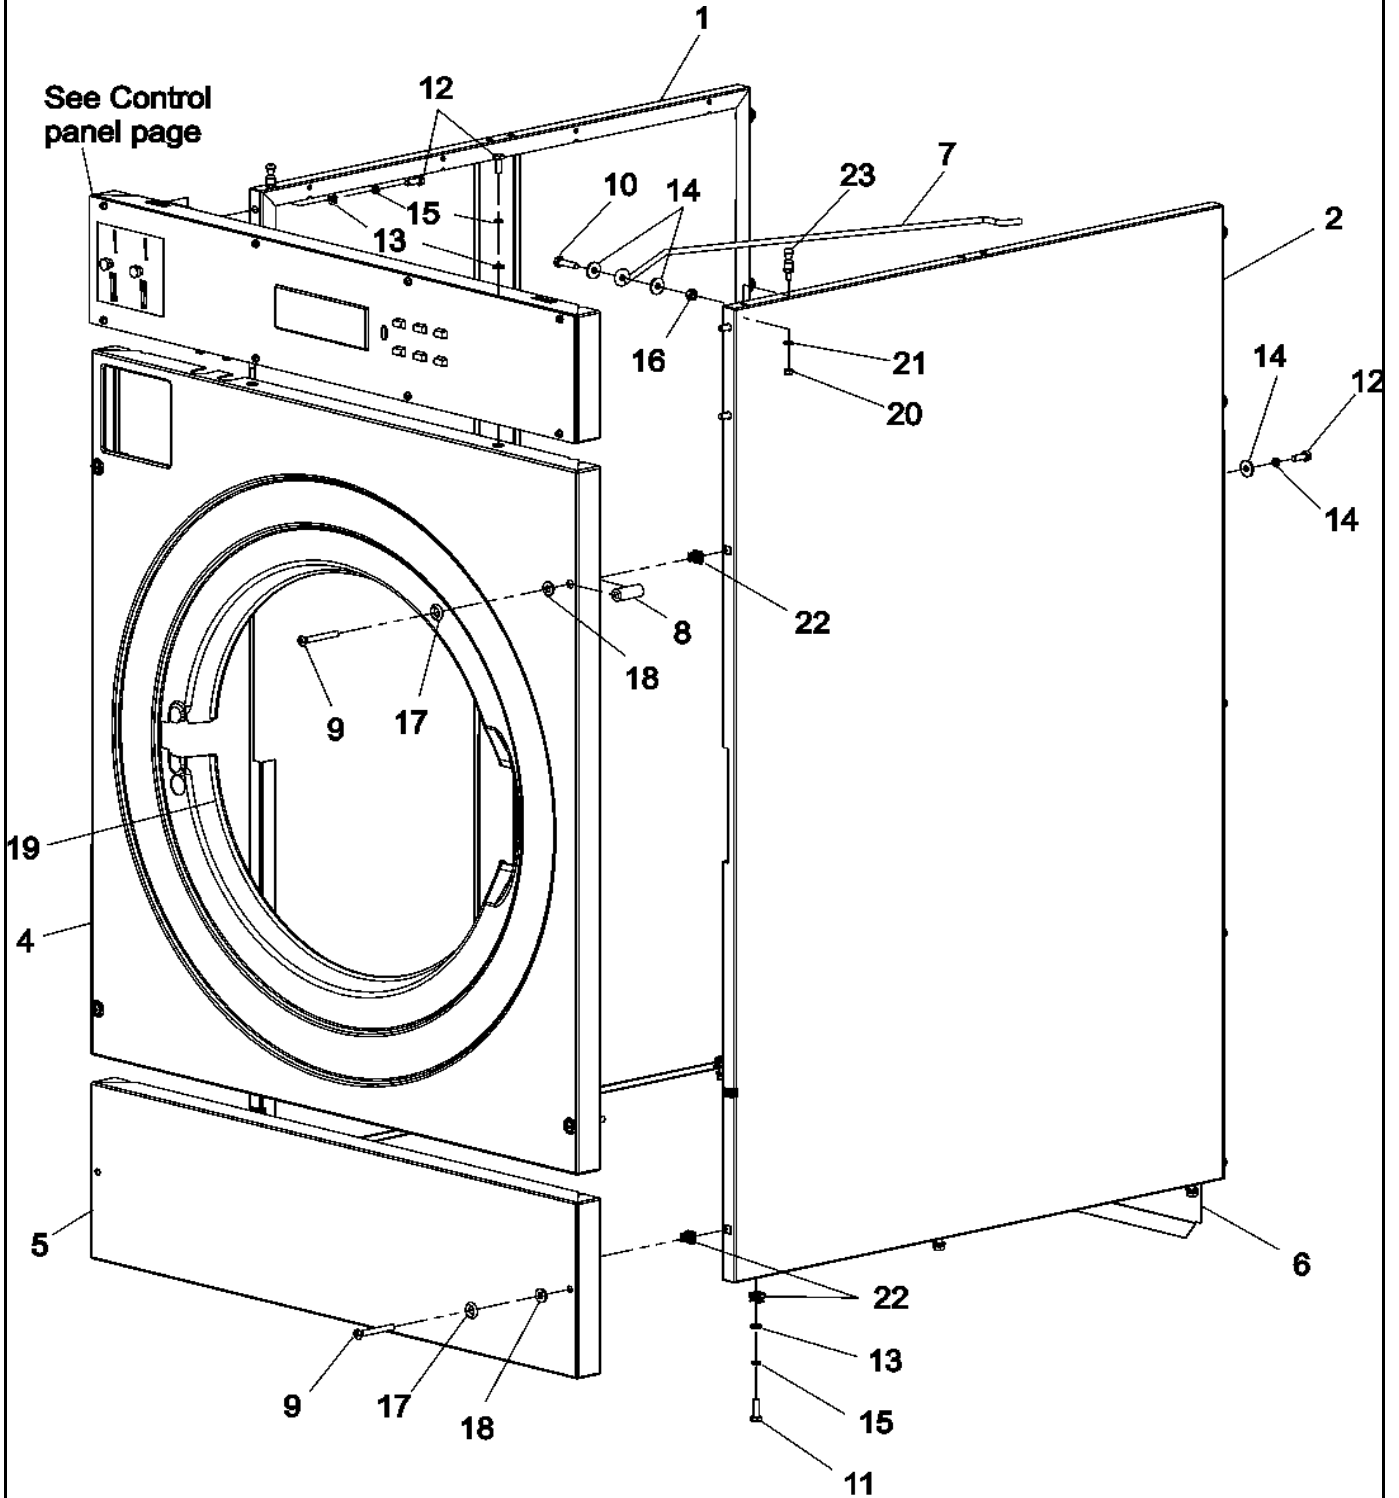

Section: CABINET (PD)

Model: MFR30PDCTS

21-Feb-05
520 785

CW12-50