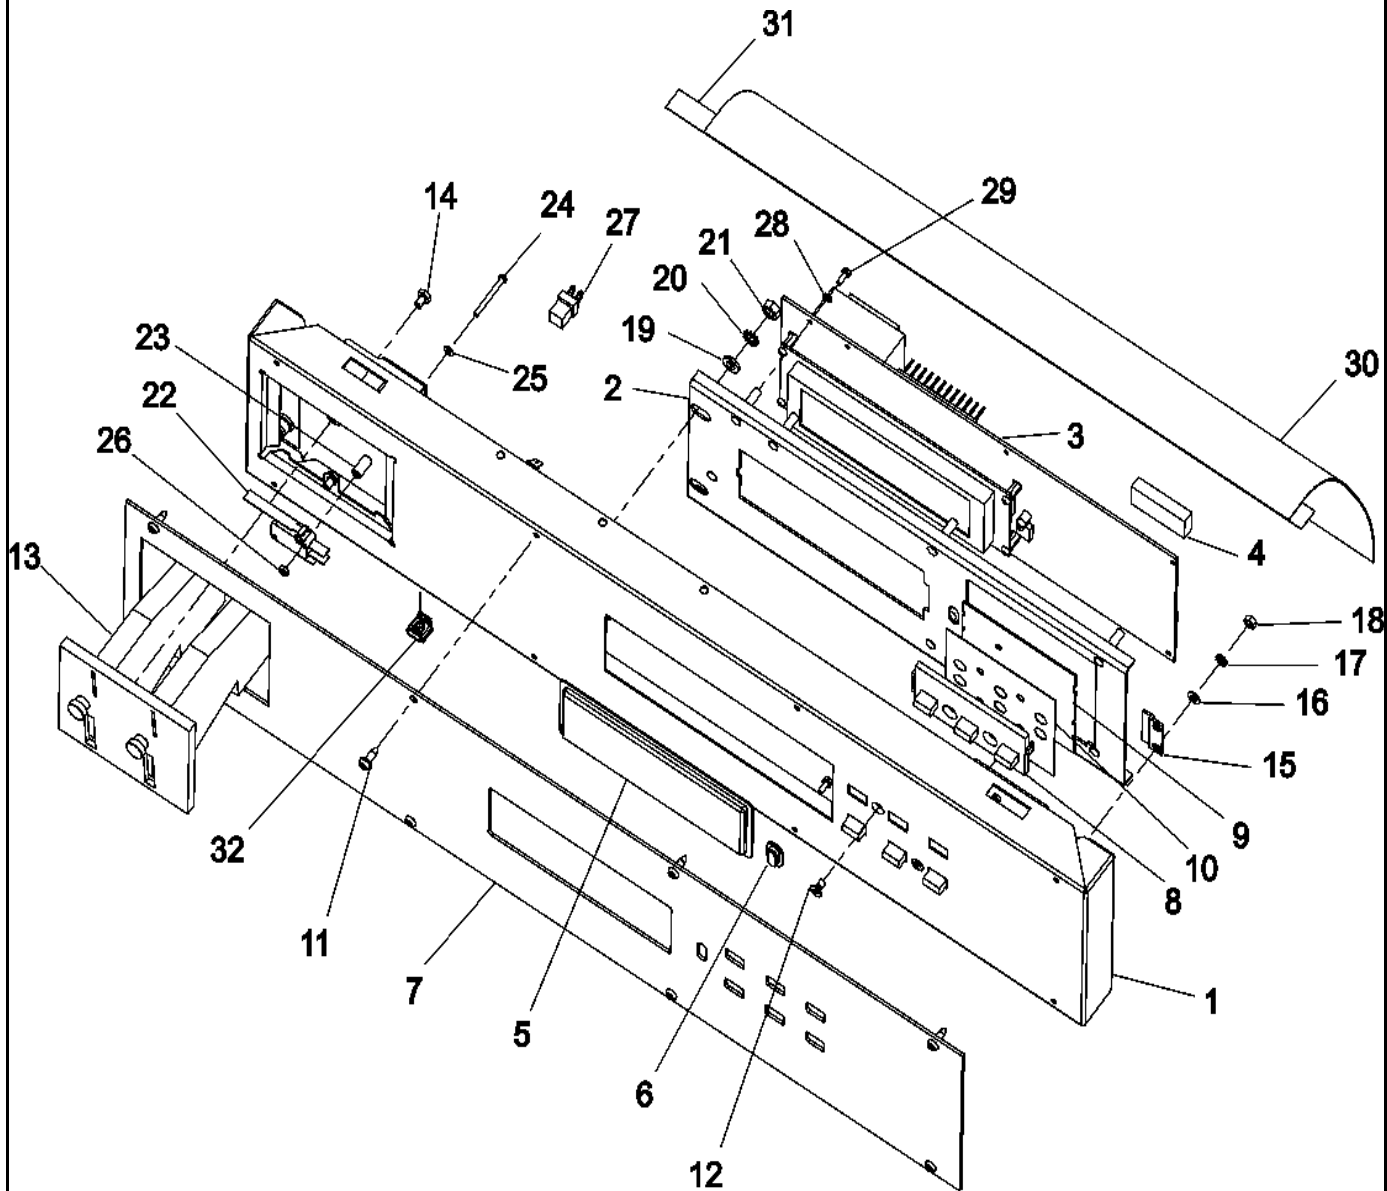

Section: DOOR

Model: MFR30PDCTS

23-Sep-05
519 389A

CW10-77

Section: SOAP BOX, DRAIN & HOSE ASSEMBLY

Model: MFR30PDCTS

24-Feb-05
520 788

CW16-30

Section: CONTROL PANEL (PD)

Model: MFR30PDCTS

23-Feb-05
520 784

CW11-94

Section: COIN VAULT (PD)

Model: MFR30PDCTS

23-Feb-05
520 789

CW11-96

Section: BASKET & OUTER SHELL ASSEMBLY

Model: MFR30PDCTS

22-Feb-05
520 781

CW24-03

Section: MOTOR & BASKET PULLEY

Model: MFR30PDCTS

23-Feb-05
520 783

CW23-05