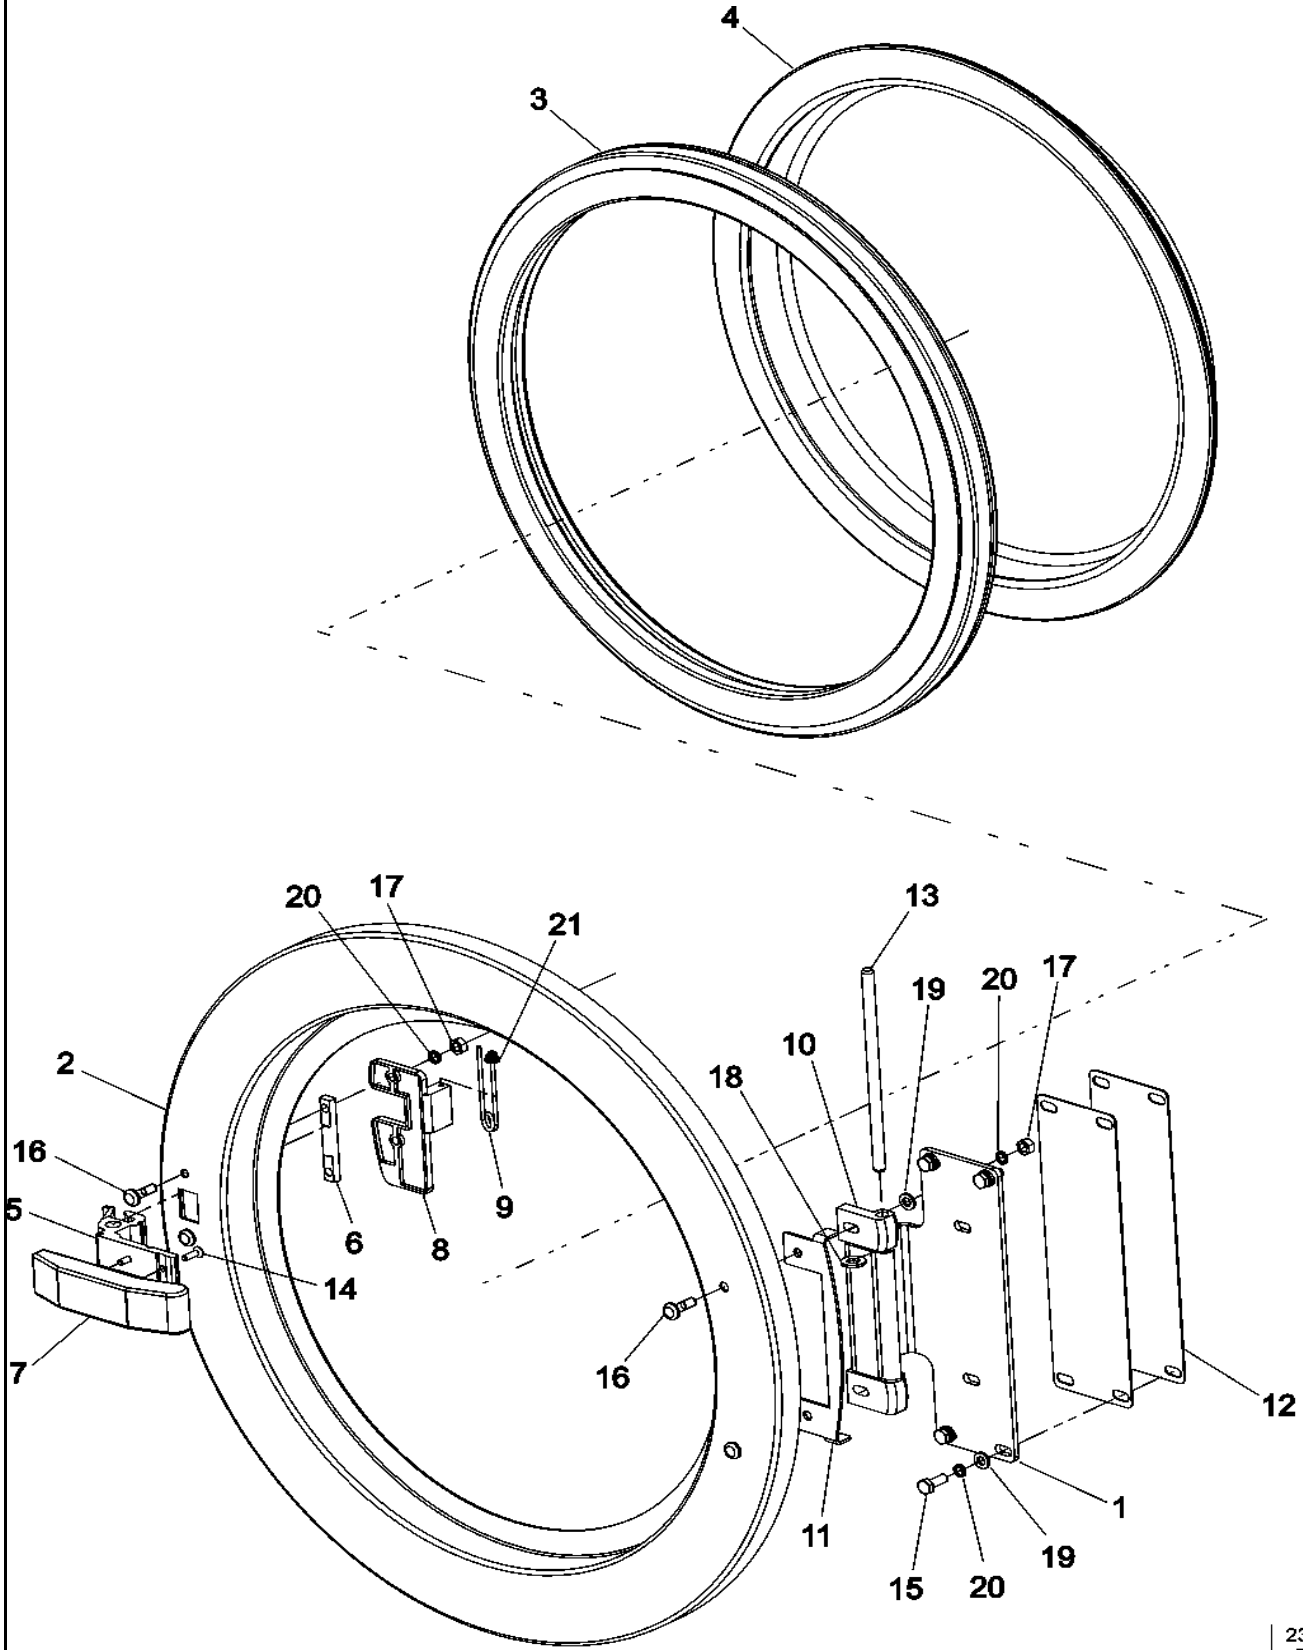

Section: TOP COVER ASSEMBLY

Model: MFR30PDCTS

12-Sep-05
520 787A

CW13-24

Section: DOOR LOCK ASSEMBLY

Model: MFR30PDCTS

21-Feb-05
521 450

CW10-78

Section: DOOR

Model: MFR30PDCTS

23-Sep-05
519 389A

CW10-77

Section: SOAP BOX, DRAIN & HOSE ASSEMBLY

Model: MFR30PDCTS

24-Feb-05
520 788

CW16-30

Section: CONTROL PANEL (PD)

Model: MFR30PDCTS

23-Feb-05
520 784

CW11-94

Section: COIN VAULT (PD)

Model: MFR30PDCTS

23-Feb-05
520 789

CW11-96

Section: BASKET & OUTER SHELL ASSEMBLY

Model: MFR30PDCTS

22-Feb-05
520 781

CW24-03

Section: MOTOR & BASKET PULLEY

Model: MFR30PDCTS

23-Feb-05
520 783

CW23-05