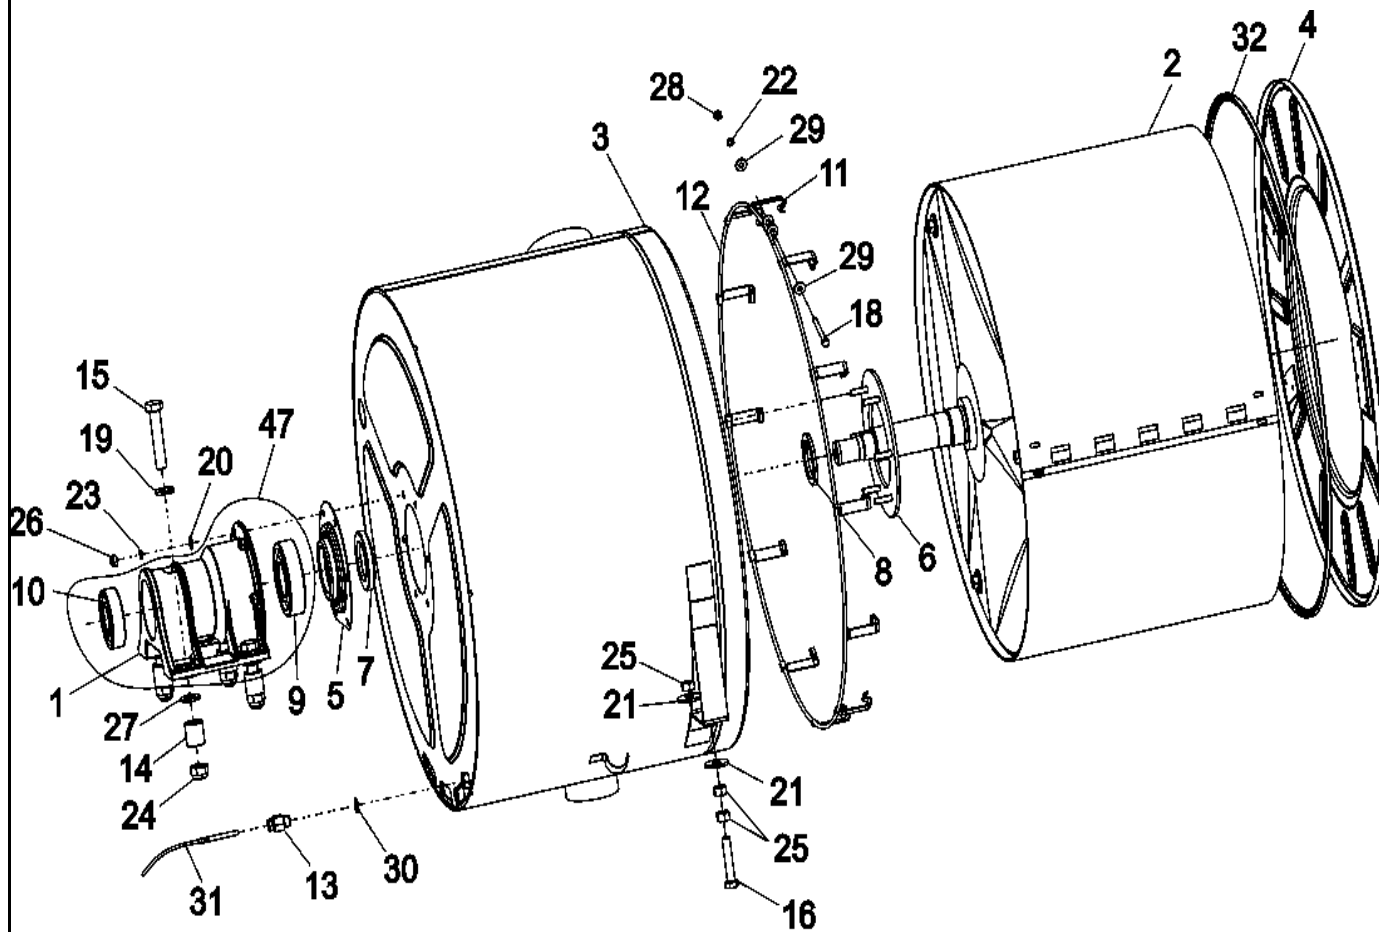

Section: CONTROL PANEL (PD)

Model: MFR30PDCTS

23-Feb-05
520 784

CW11-94

Section: COIN VAULT (PD)

Model: MFR30PDCTS

23-Feb-05
520 789

CW11-96

Section: BASKET & OUTER SHELL ASSEMBLY

Model: MFR30PDCTS

22-Feb-05
520 781

CW24-03

Section: MOTOR & BASKET PULLEY

Model: MFR30PDCTS

23-Feb-05
520 783

CW23-05