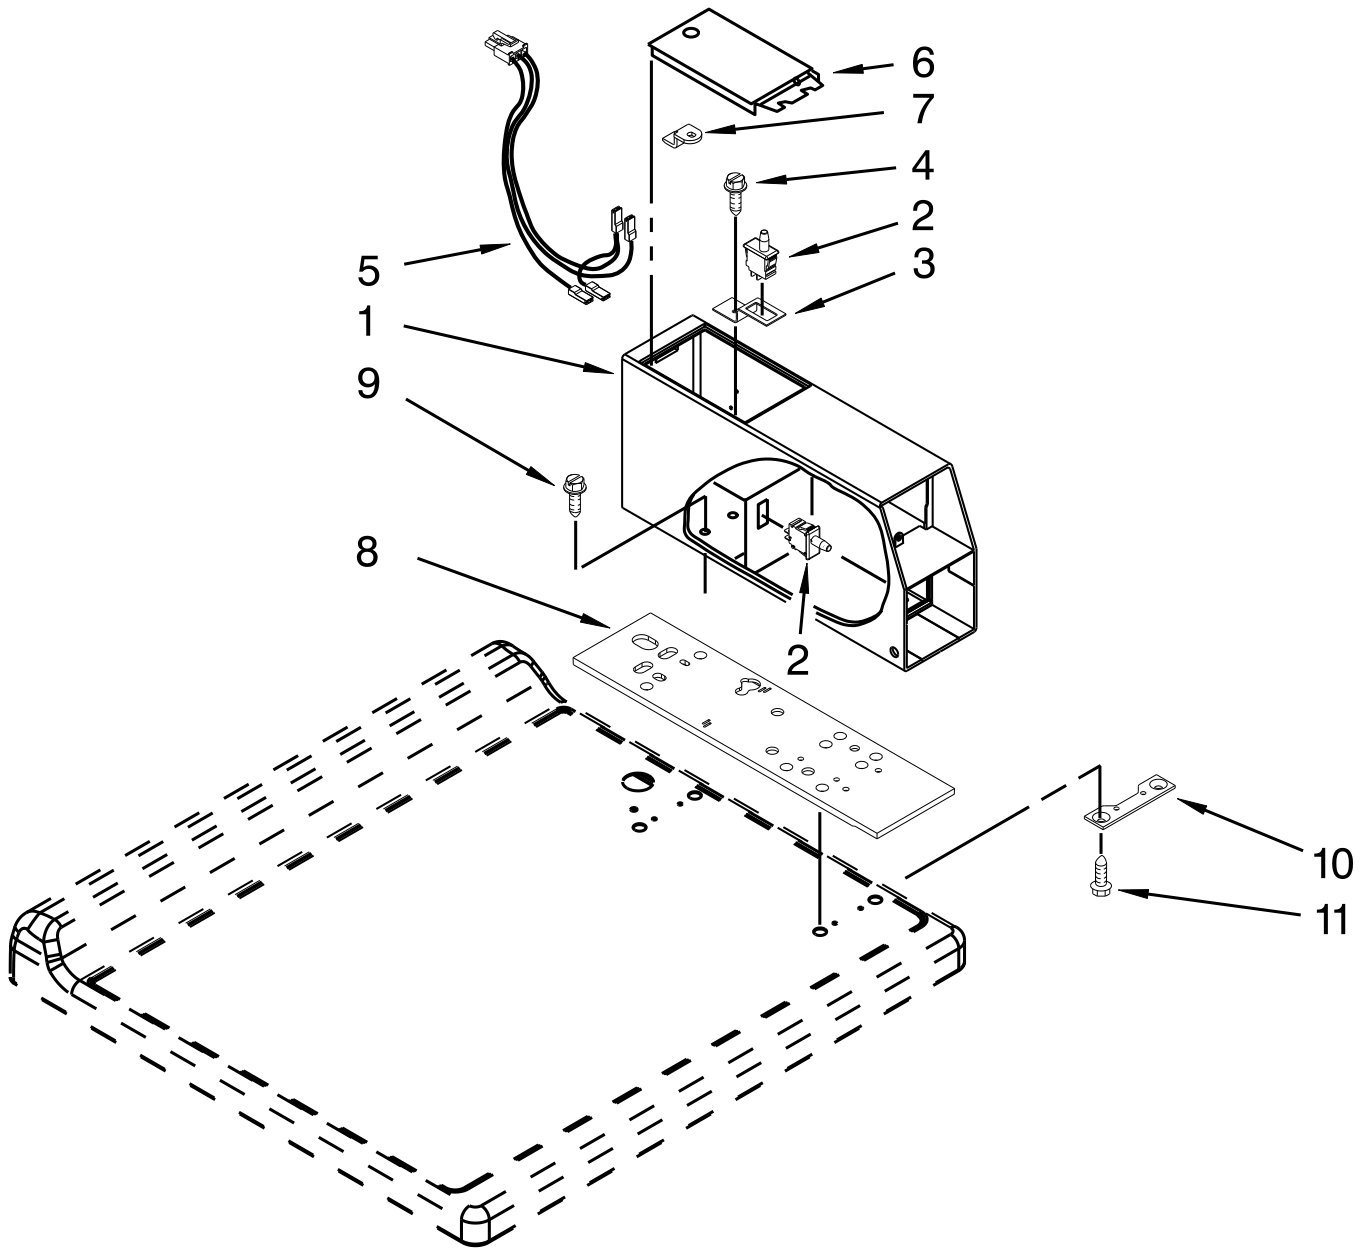

COMMERCIAL AUTOMATIC WASHER

MODELS:

MHN33PDCGW0 (White)

TOP AND CABINET PARTS

DOOR PARTS

CONTROL PANEL PARTS

METER CASE PARTS

DISPENSER PARTS

TUB AND BASKET PARTS

PUMP AND MOTOR PARTS