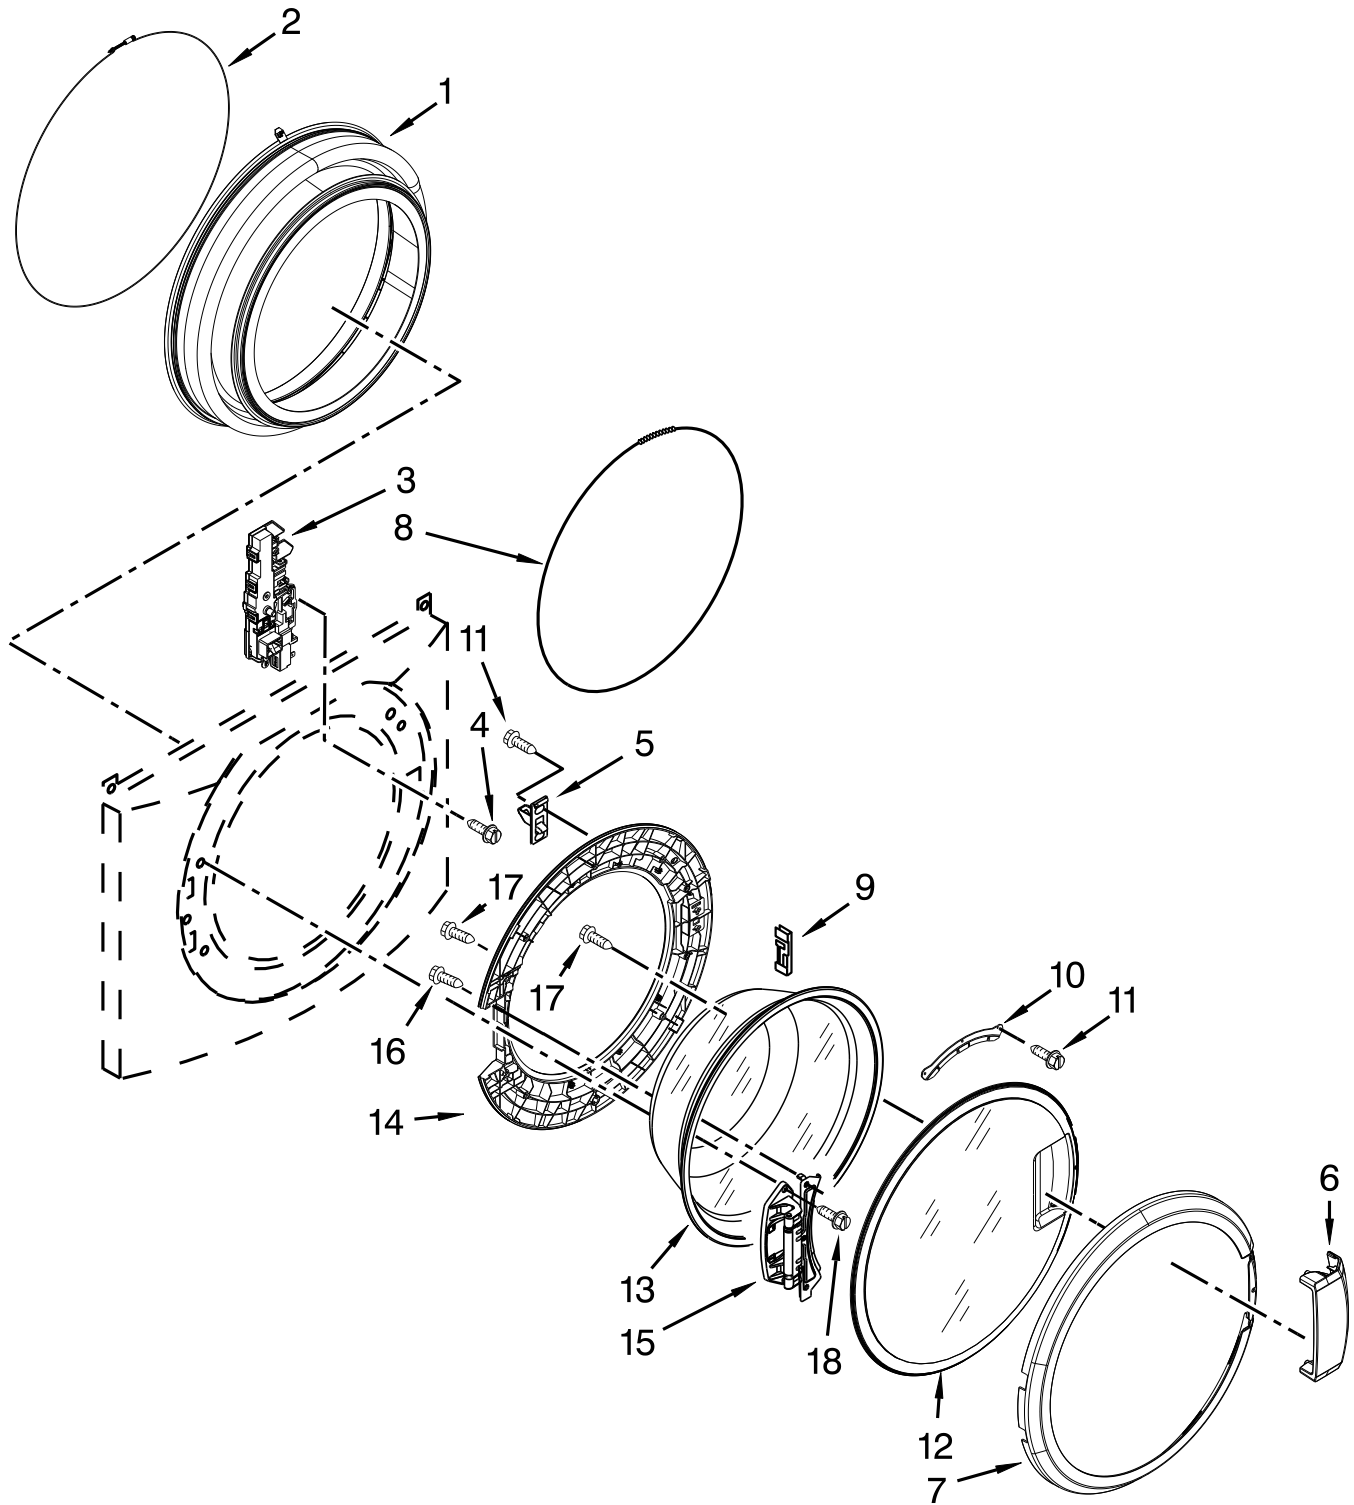

COMMERCIAL AUTOMATIC WASHER

MODELS:

MHN33PDCGW0 (White)

TOP AND CABINET PARTS

DOOR PARTS

CONTROL PANEL PARTS

METER CASE PARTS

DISPENSER PARTS

TUB AND BASKET PARTS

PUMP AND MOTOR PARTS