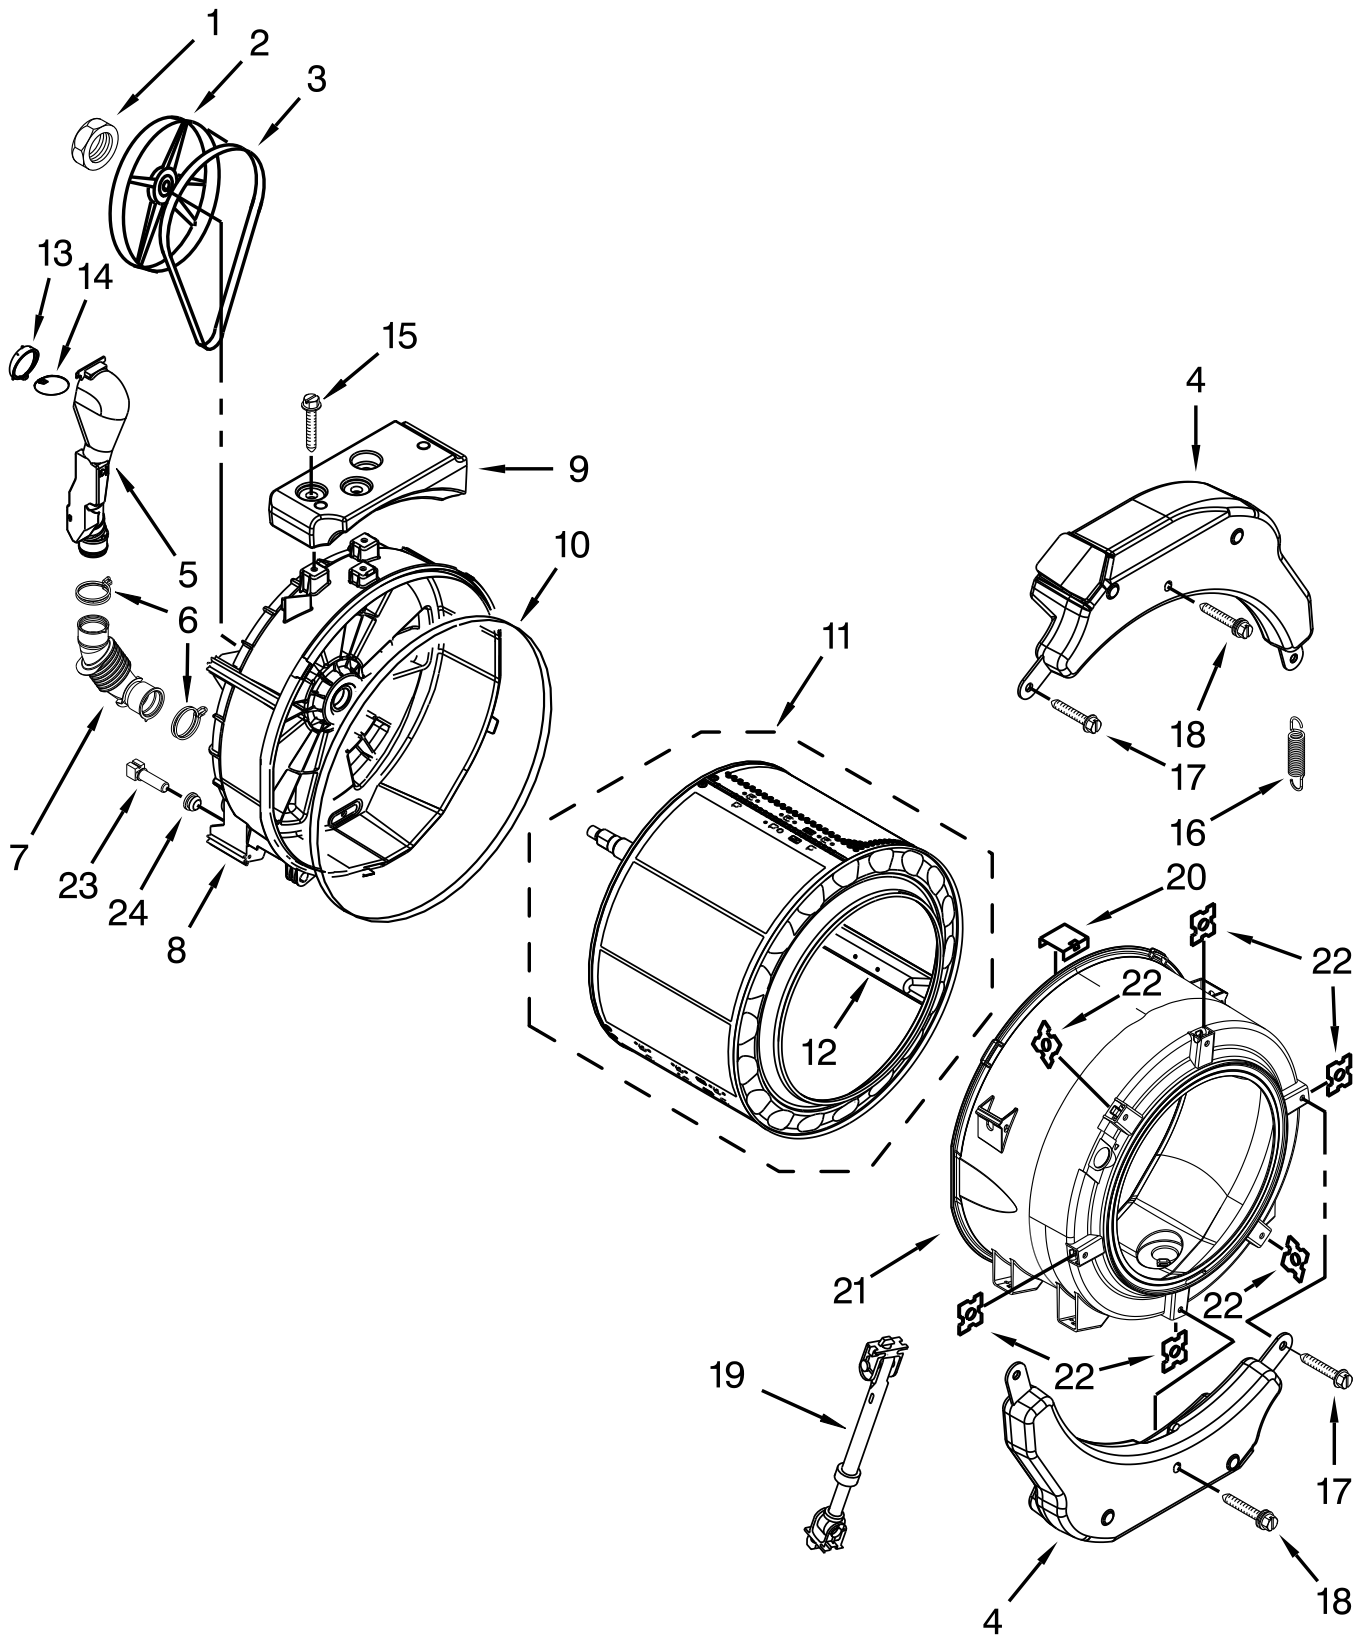

COMMERCIAL AUTOMATIC WASHER

MODELS:

MHN33PDCGW0 (White)

TOP AND CABINET PARTS

DOOR PARTS

CONTROL PANEL PARTS

METER CASE PARTS

DISPENSER PARTS

TUB AND BASKET PARTS

PUMP AND MOTOR PARTS