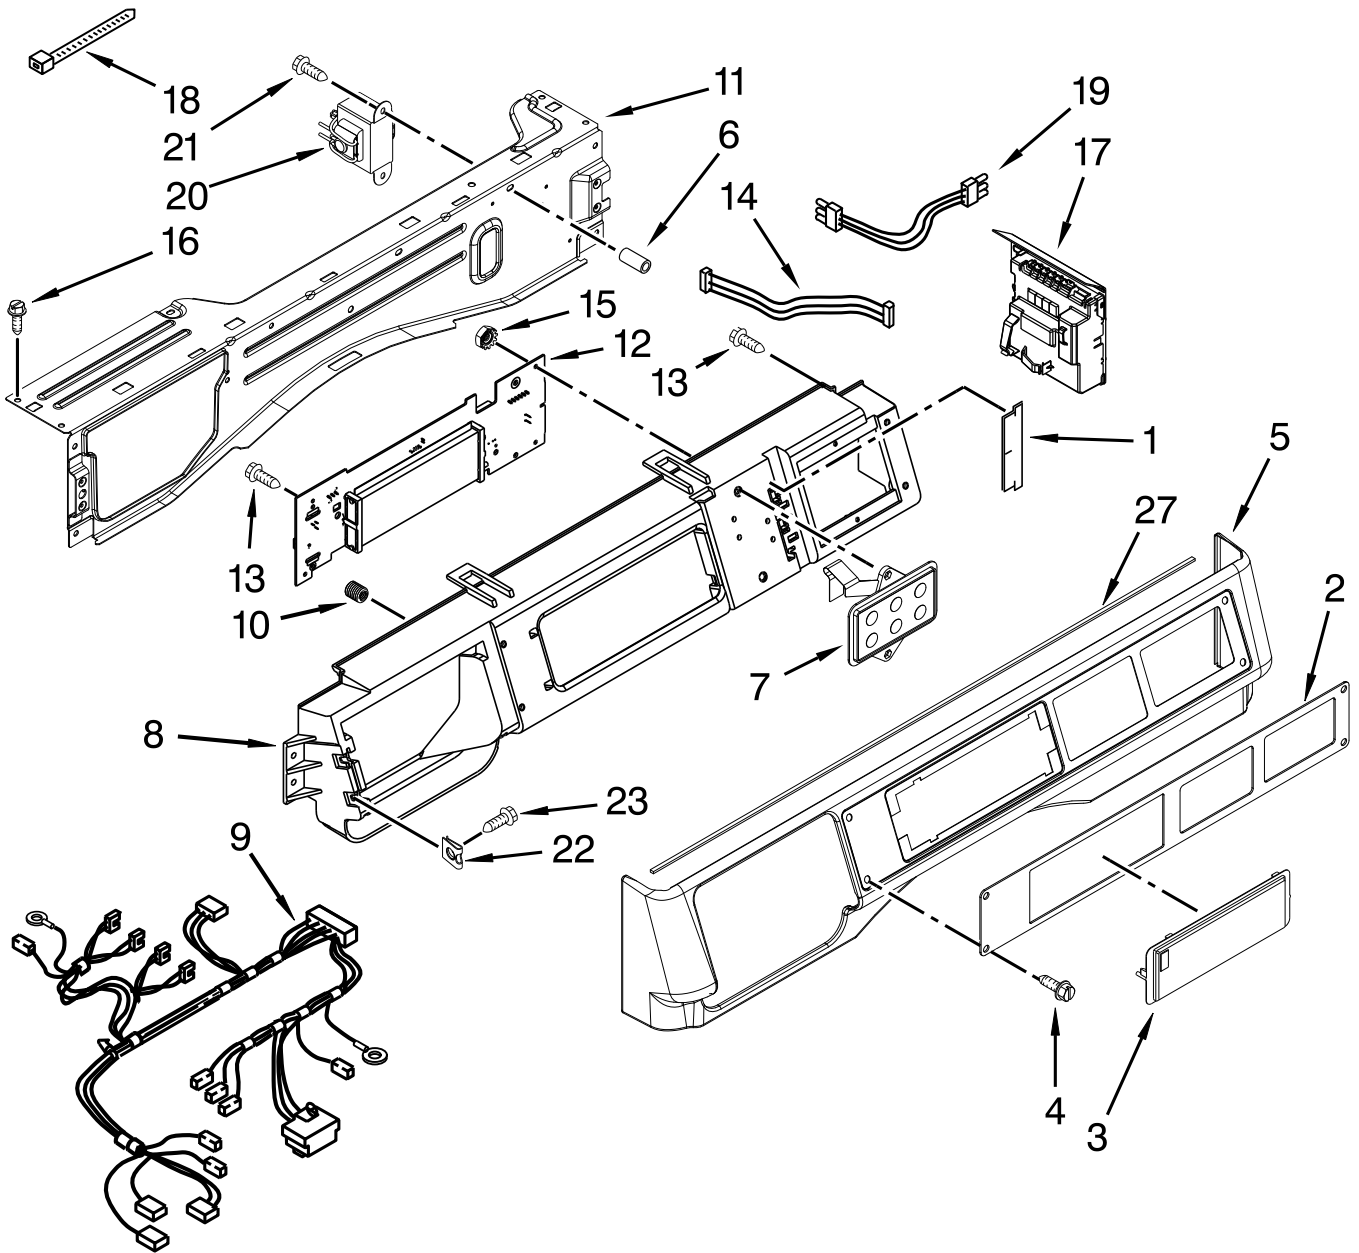

COMMERCIAL AUTOMATIC WASHER

MODELS:

MHN33PDCGW0 (White)

TOP AND CABINET PARTS

DOOR PARTS

CONTROL PANEL PARTS

METER CASE PARTS

DISPENSER PARTS

TUB AND BASKET PARTS

PUMP AND MOTOR PARTS