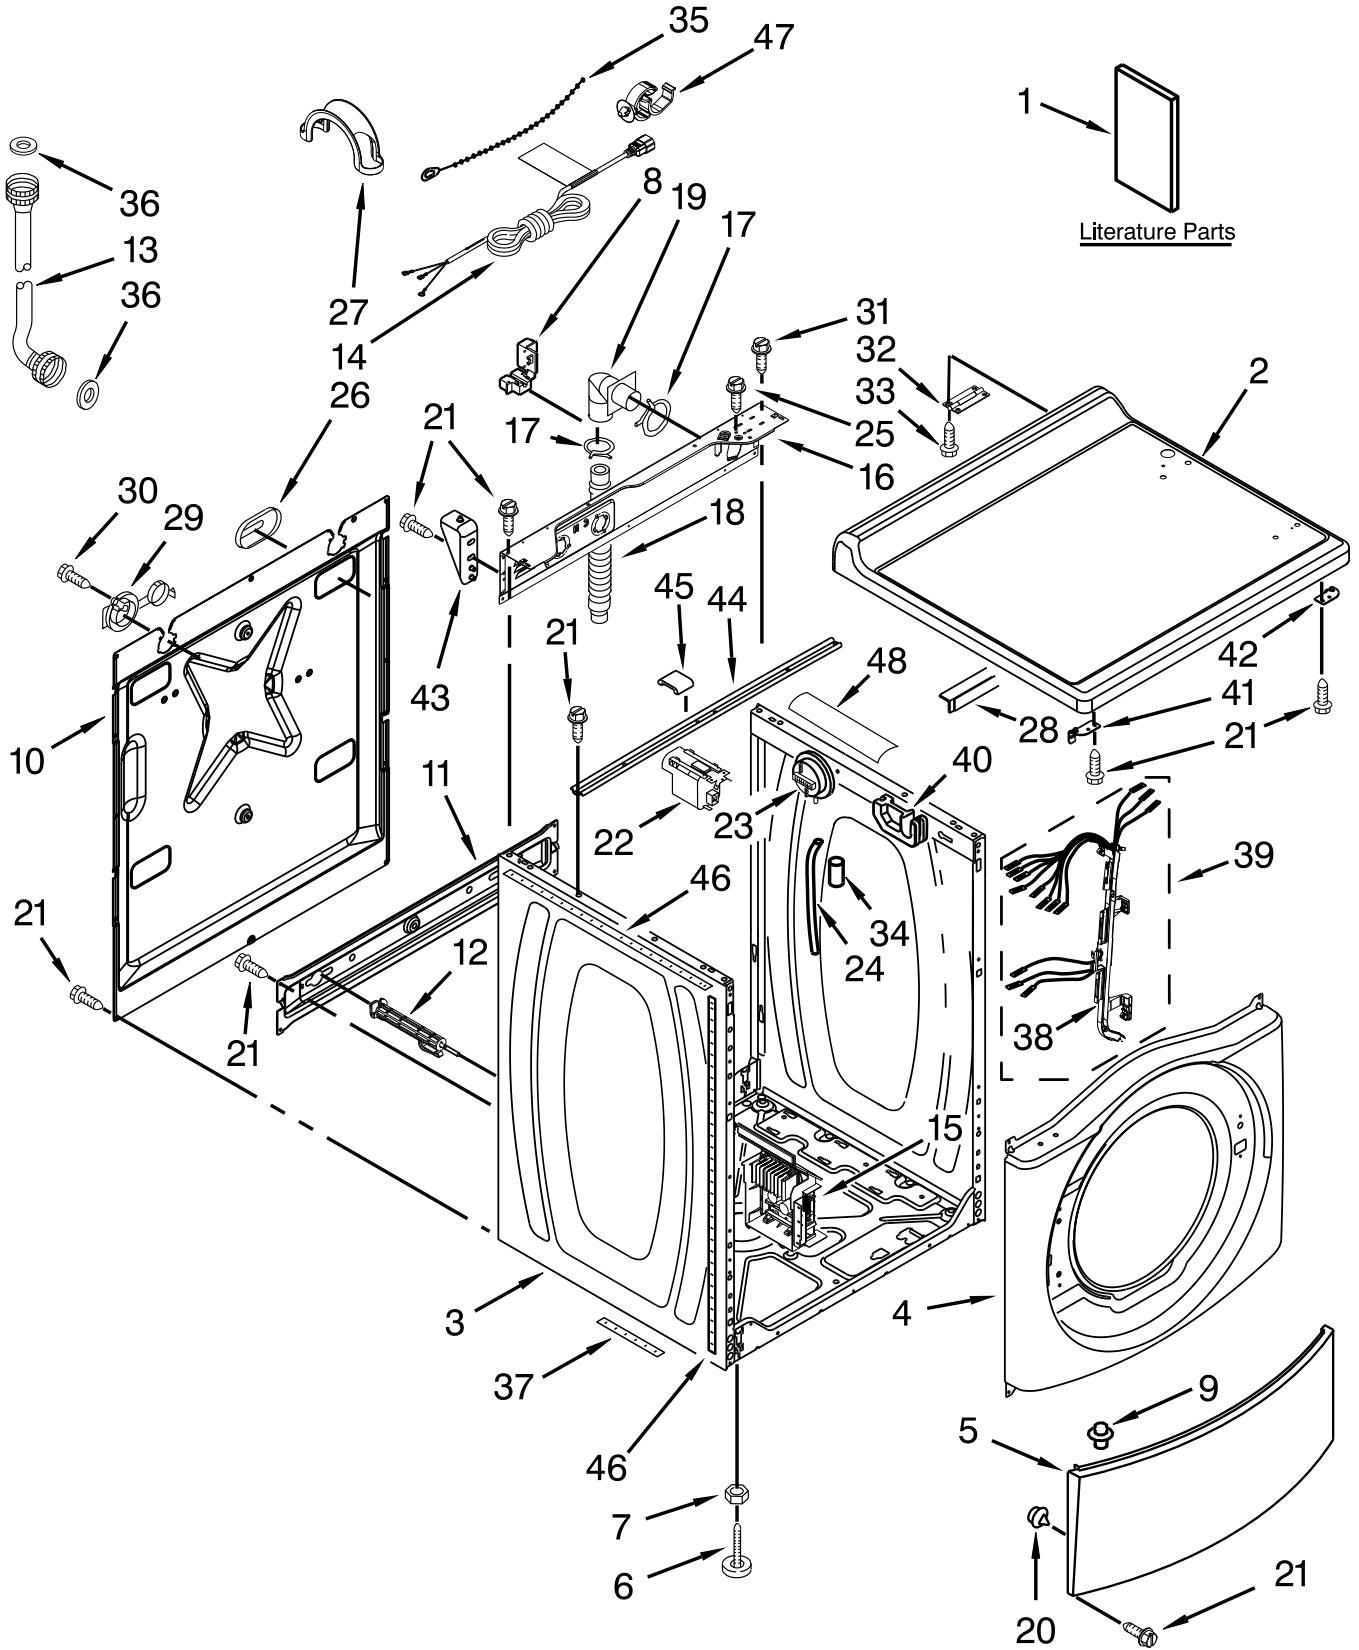

COMMERCIAL AUTOMATIC WASHER

MODELS:

MHN33PDCGW0 (White)

TOP AND CABINET PARTS

DOOR PARTS

CONTROL PANEL PARTS

METER CASE PARTS

DISPENSER PARTS

TUB AND BASKET PARTS

PUMP AND MOTOR PARTS