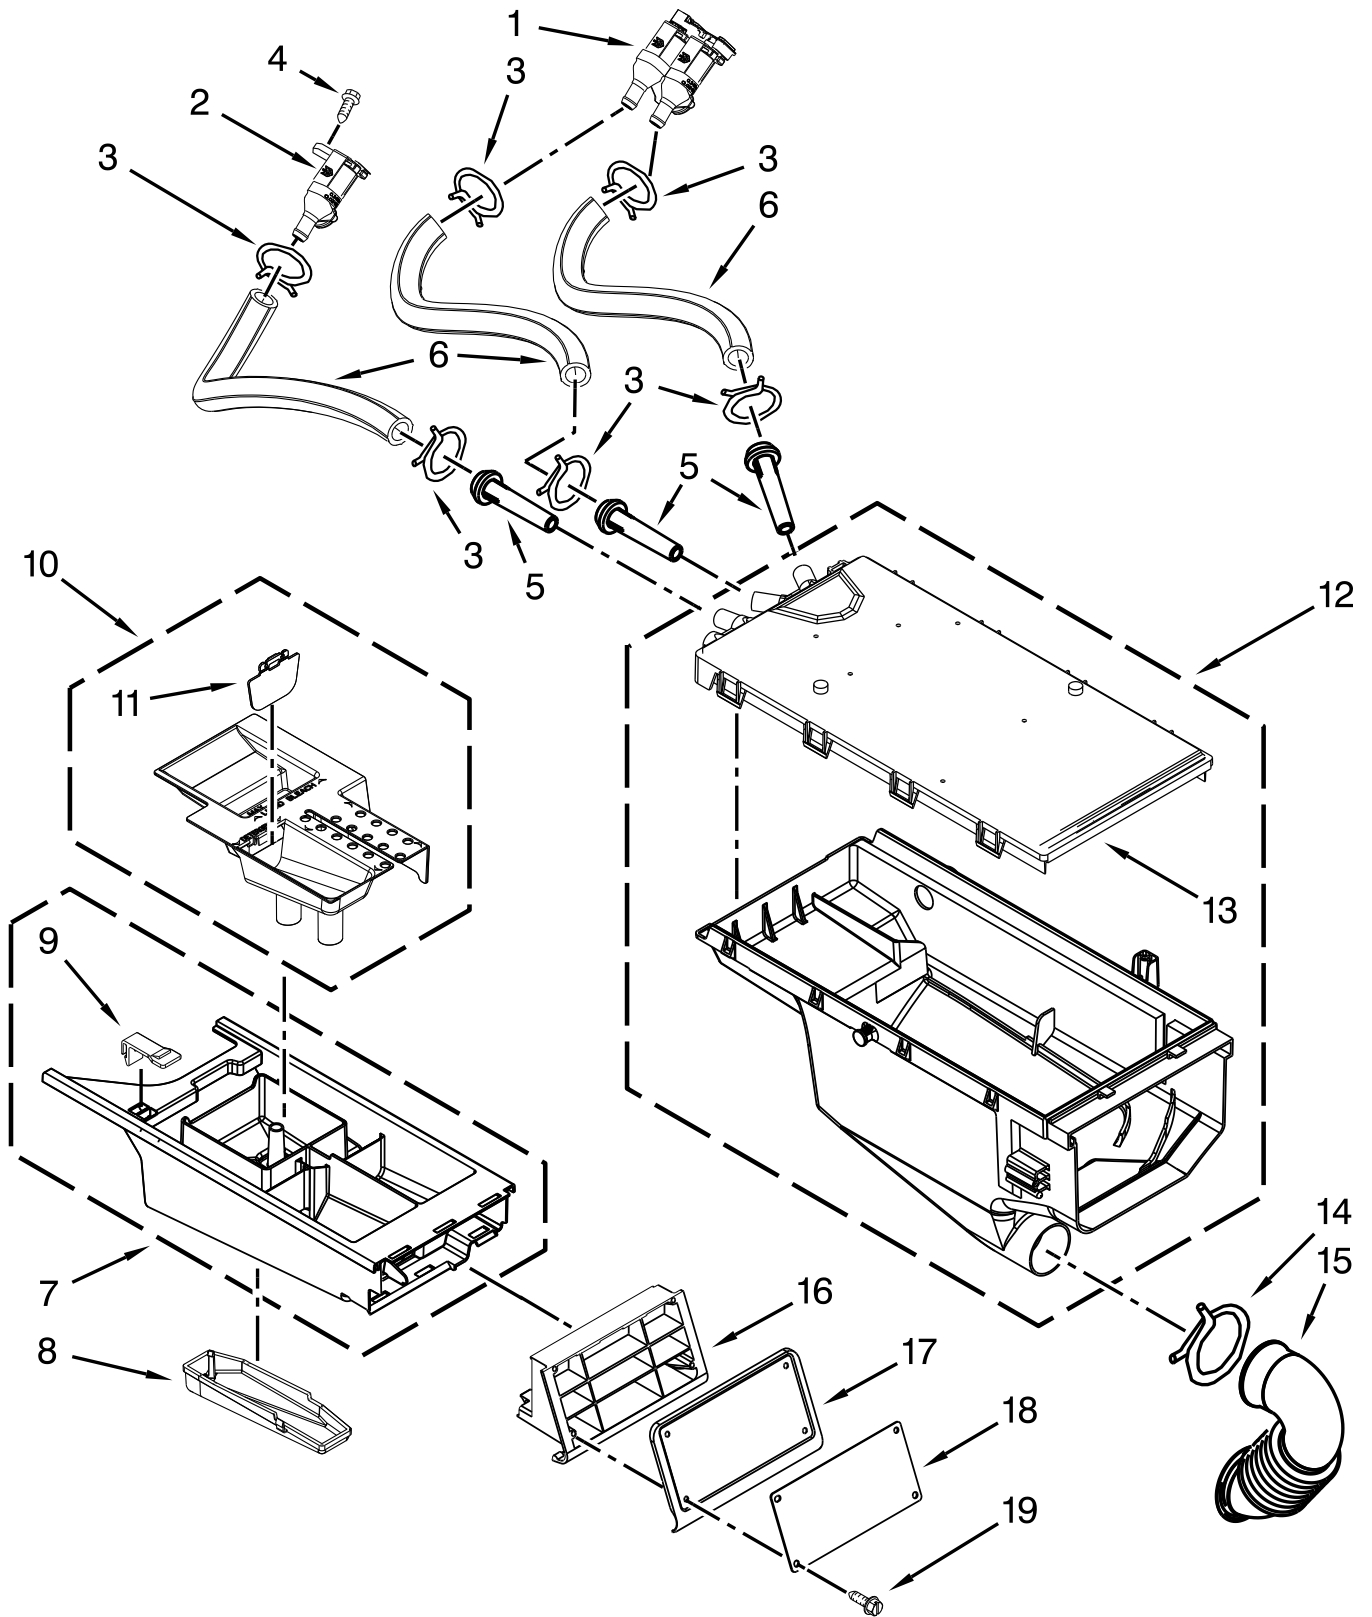

COMMERCIAL AUTOMATIC WASHER

MODELS:

MHN33PDCGW0 (White)

TOP AND CABINET PARTS

DOOR PARTS

CONTROL PANEL PARTS

METER CASE PARTS

DISPENSER PARTS

TUB AND BASKET PARTS

PUMP AND MOTOR PARTS