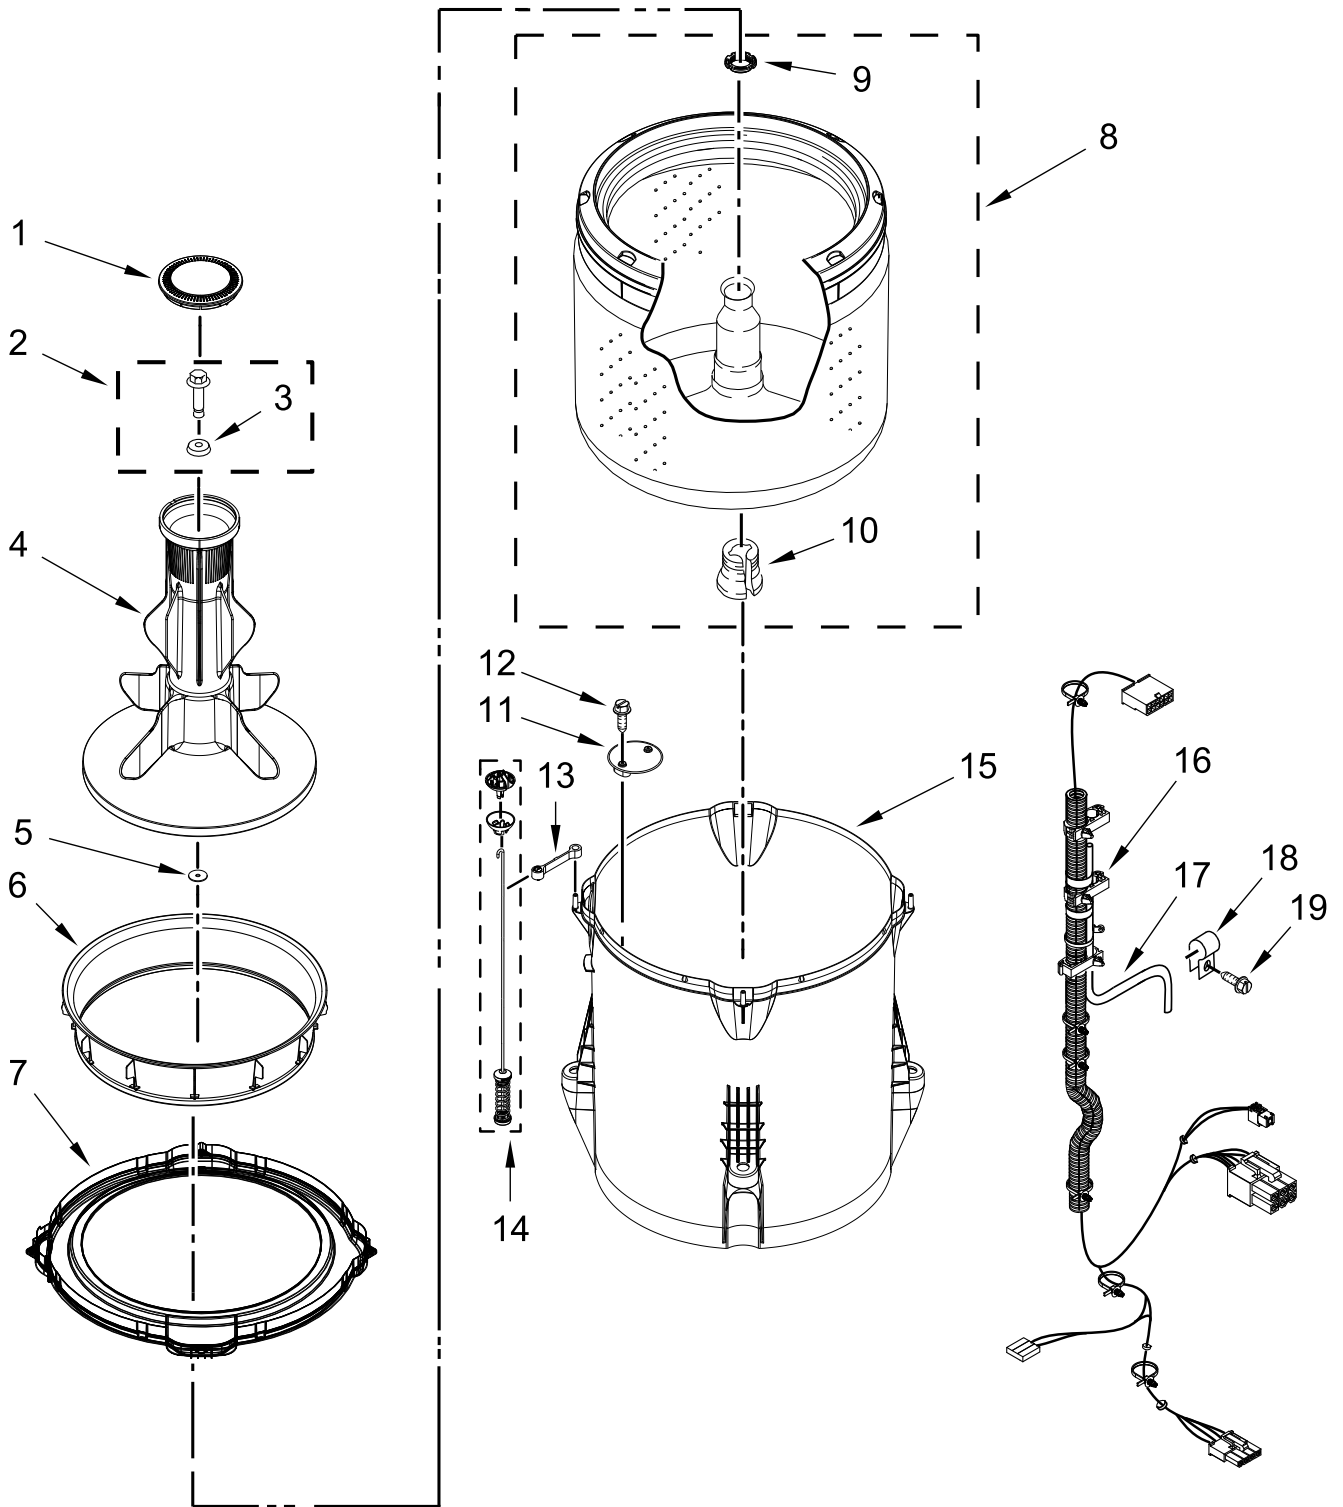

COMMERCIAL AUTOMATIC WASHER

MODELS:

MAT20PDAGW0 (White)

MAT20PNAGW0 (White)

TOP AND CABINET PARTS

CONTROLS AND WATER INLET PARTS

METER CASE PARTS

BASKET AND TUB PARTS

GEARCASE, MOTOR AND PUMP PARTS