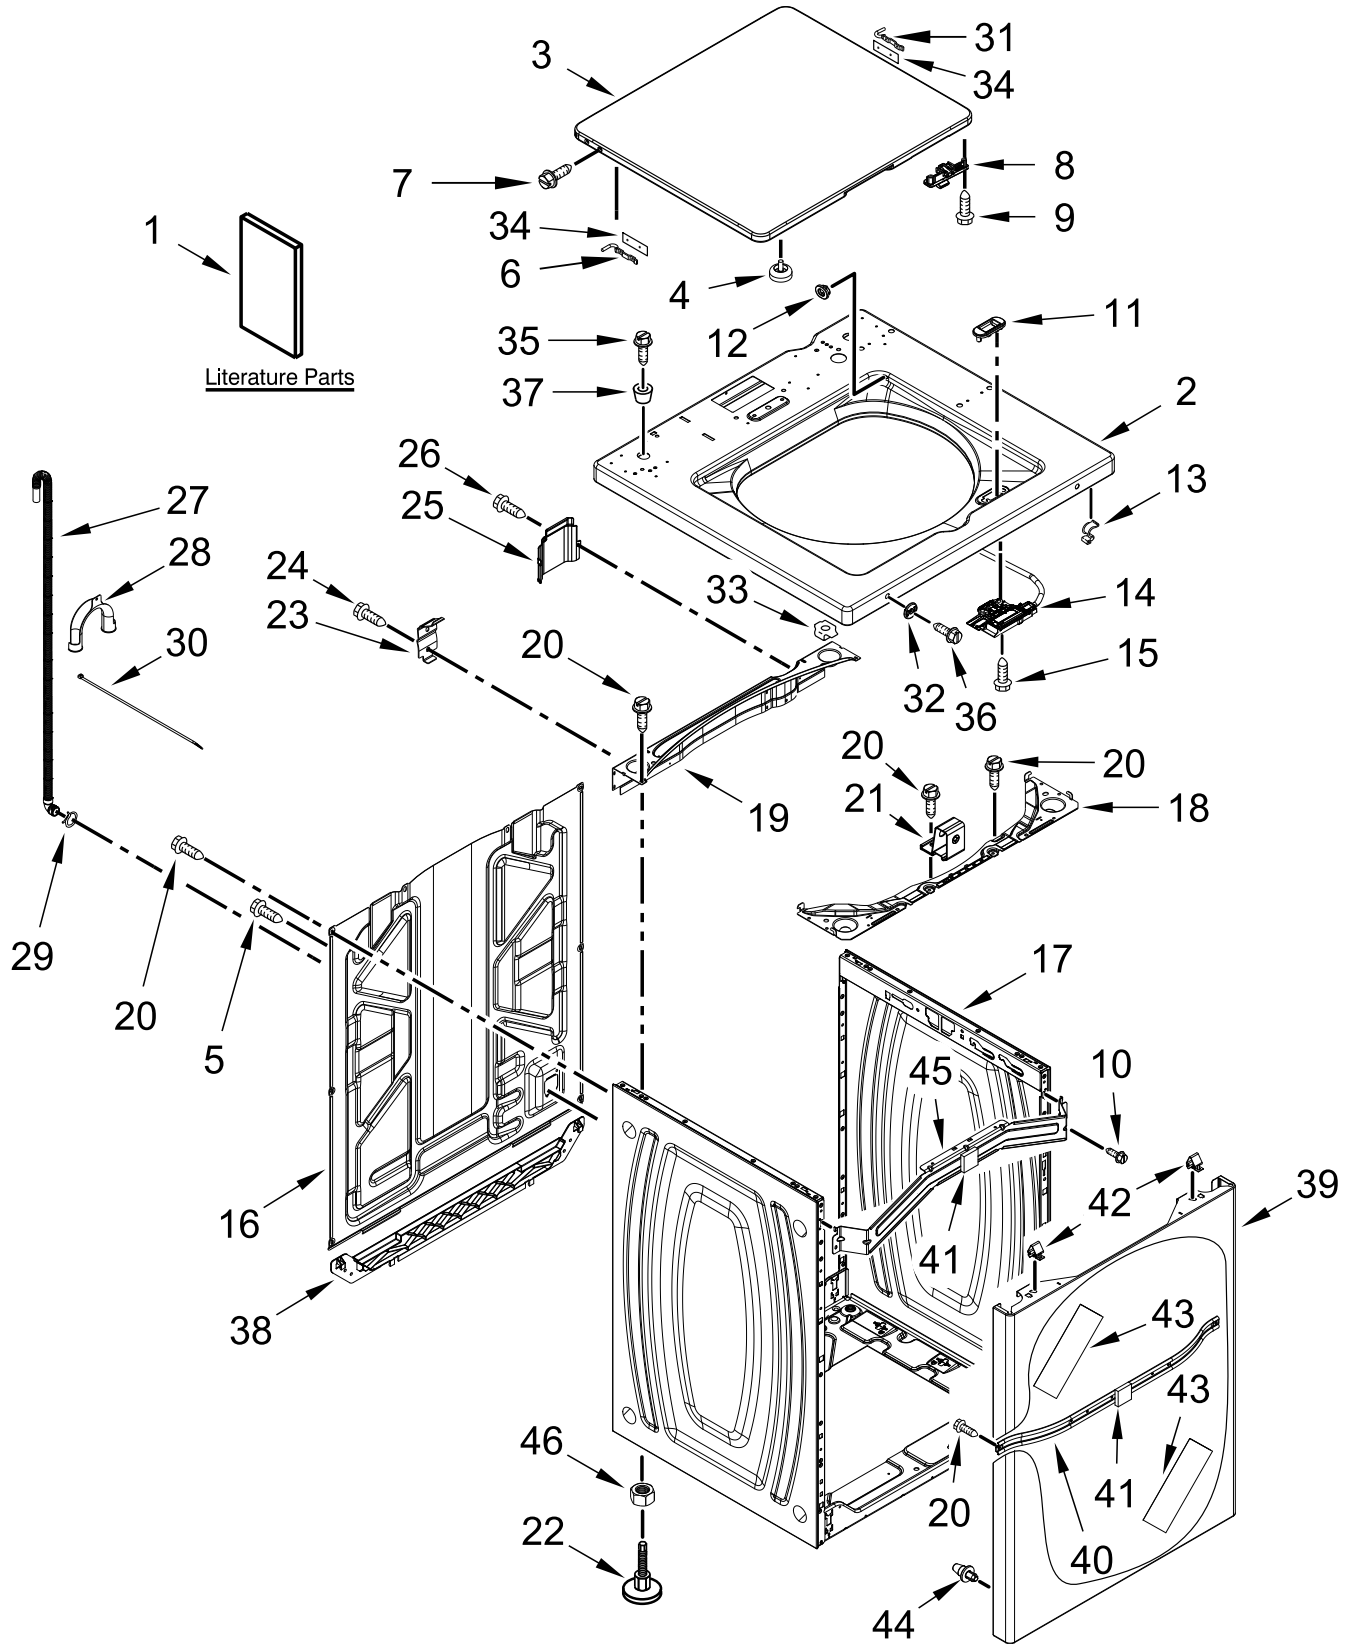

COMMERCIAL AUTOMATIC WASHER

MODELS:

MAT20PDAGW0 (White)

MAT20PNAGW0 (White)

TOP AND CABINET PARTS

CONTROLS AND WATER INLET PARTS

METER CASE PARTS

BASKET AND TUB PARTS

GEARCASE, MOTOR AND PUMP PARTS