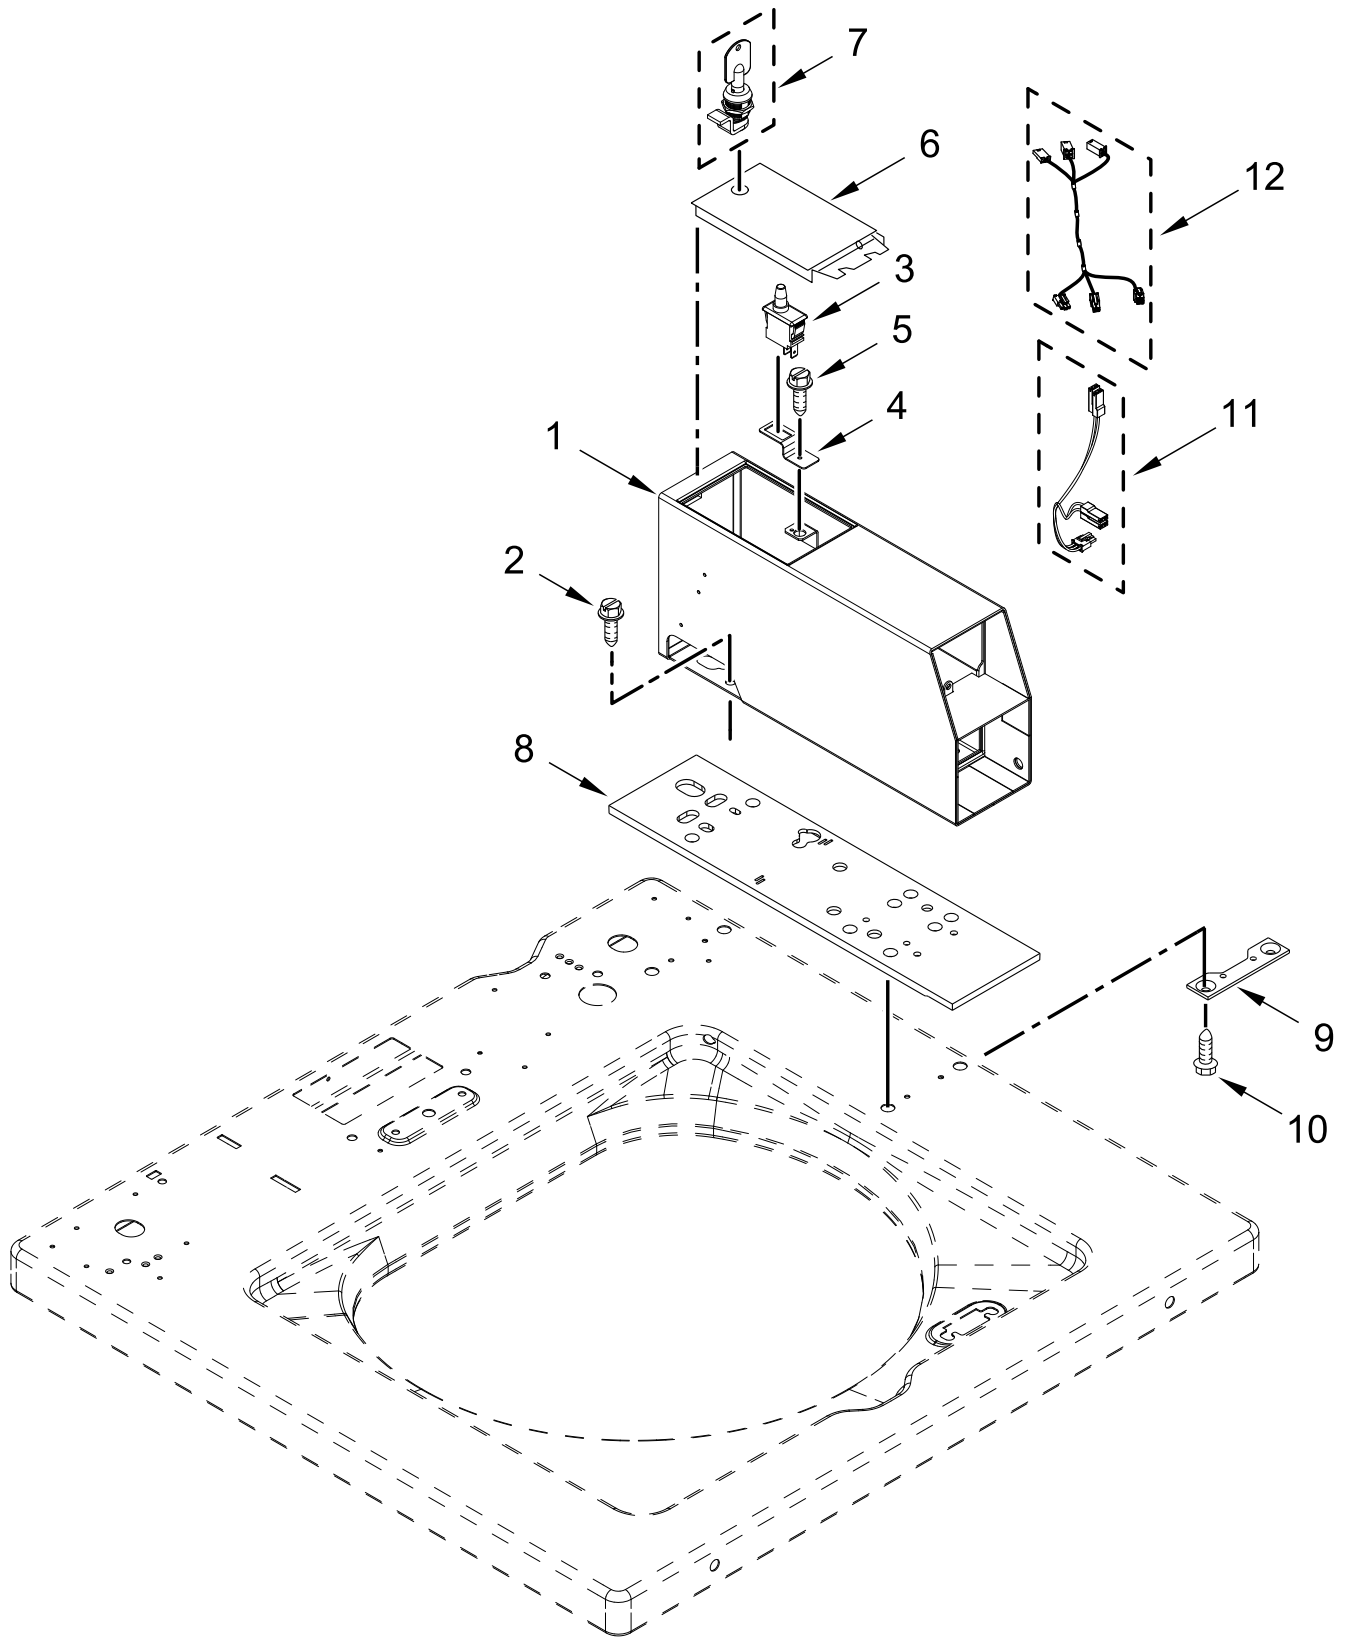

COMMERCIAL AUTOMATIC WASHER

MODELS:

MAT20PDAGW0 (White)

MAT20PNAGW0 (White)

TOP AND CABINET PARTS

CONTROLS AND WATER INLET PARTS

METER CASE PARTS

BASKET AND TUB PARTS

GEARCASE, MOTOR AND PUMP PARTS