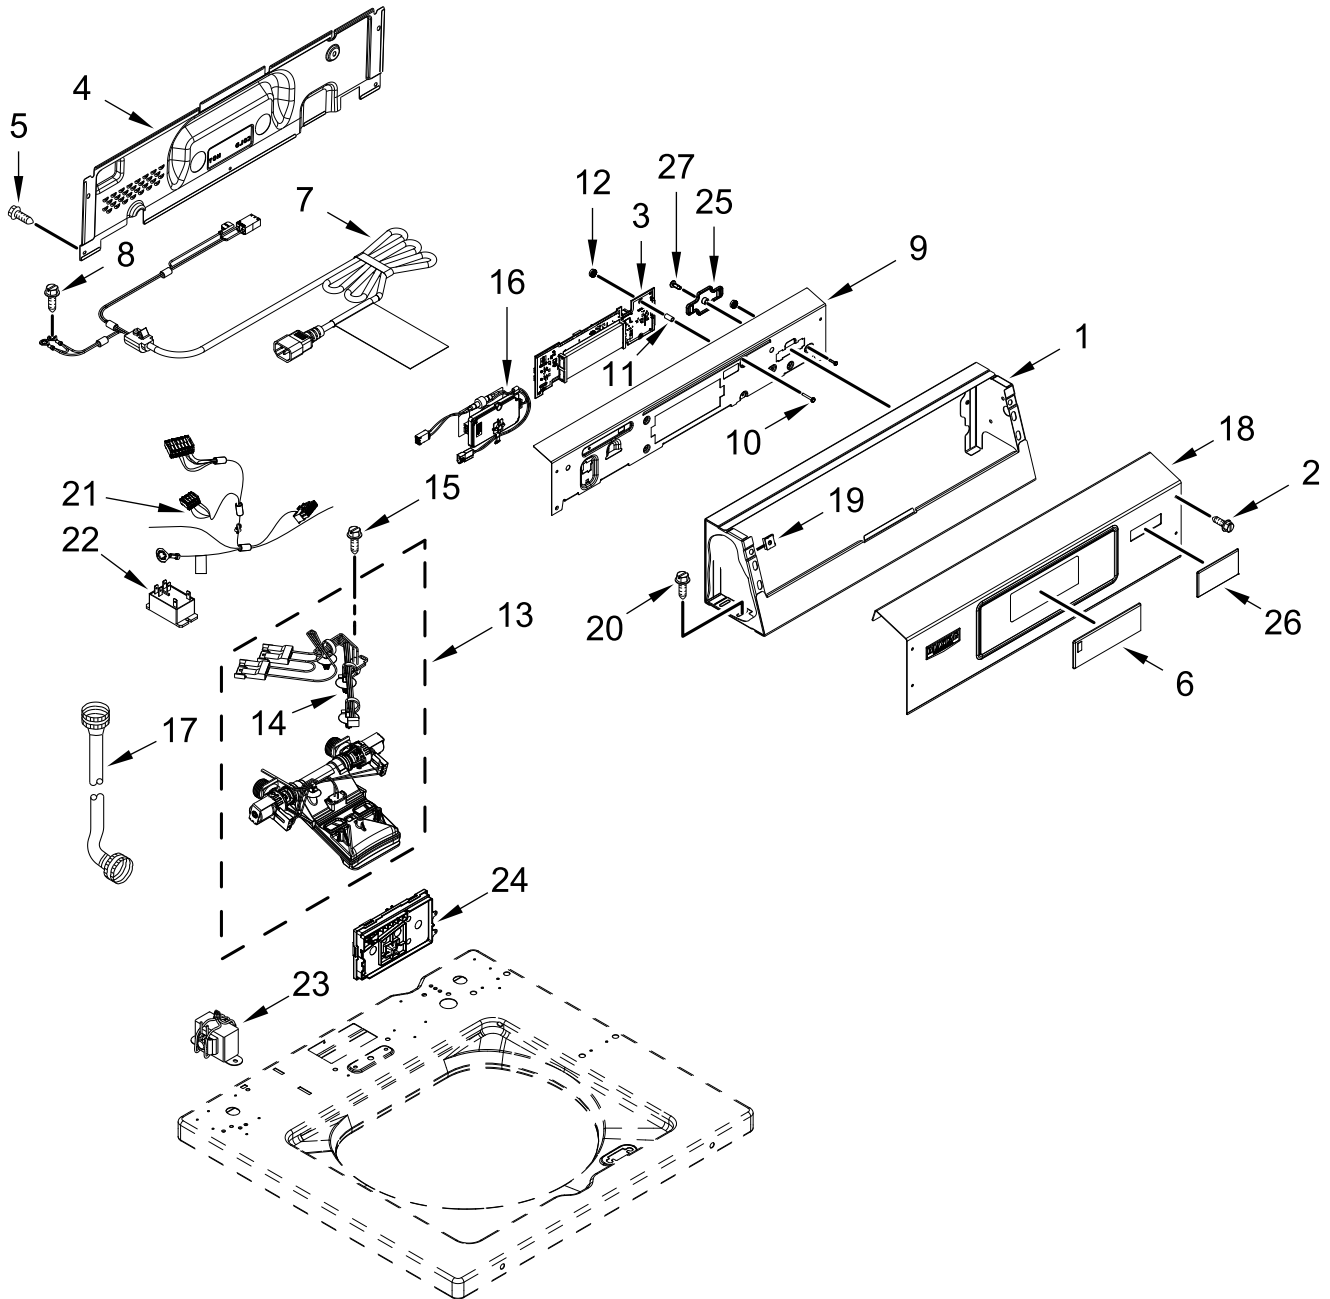

COMMERCIAL AUTOMATIC WASHER

MODELS:

MAT20PDAGW0 (White)

MAT20PNAGW0 (White)

TOP AND CABINET PARTS

CONTROLS AND WATER INLET PARTS

METER CASE PARTS

BASKET AND TUB PARTS

GEARCASE, MOTOR AND PUMP PARTS