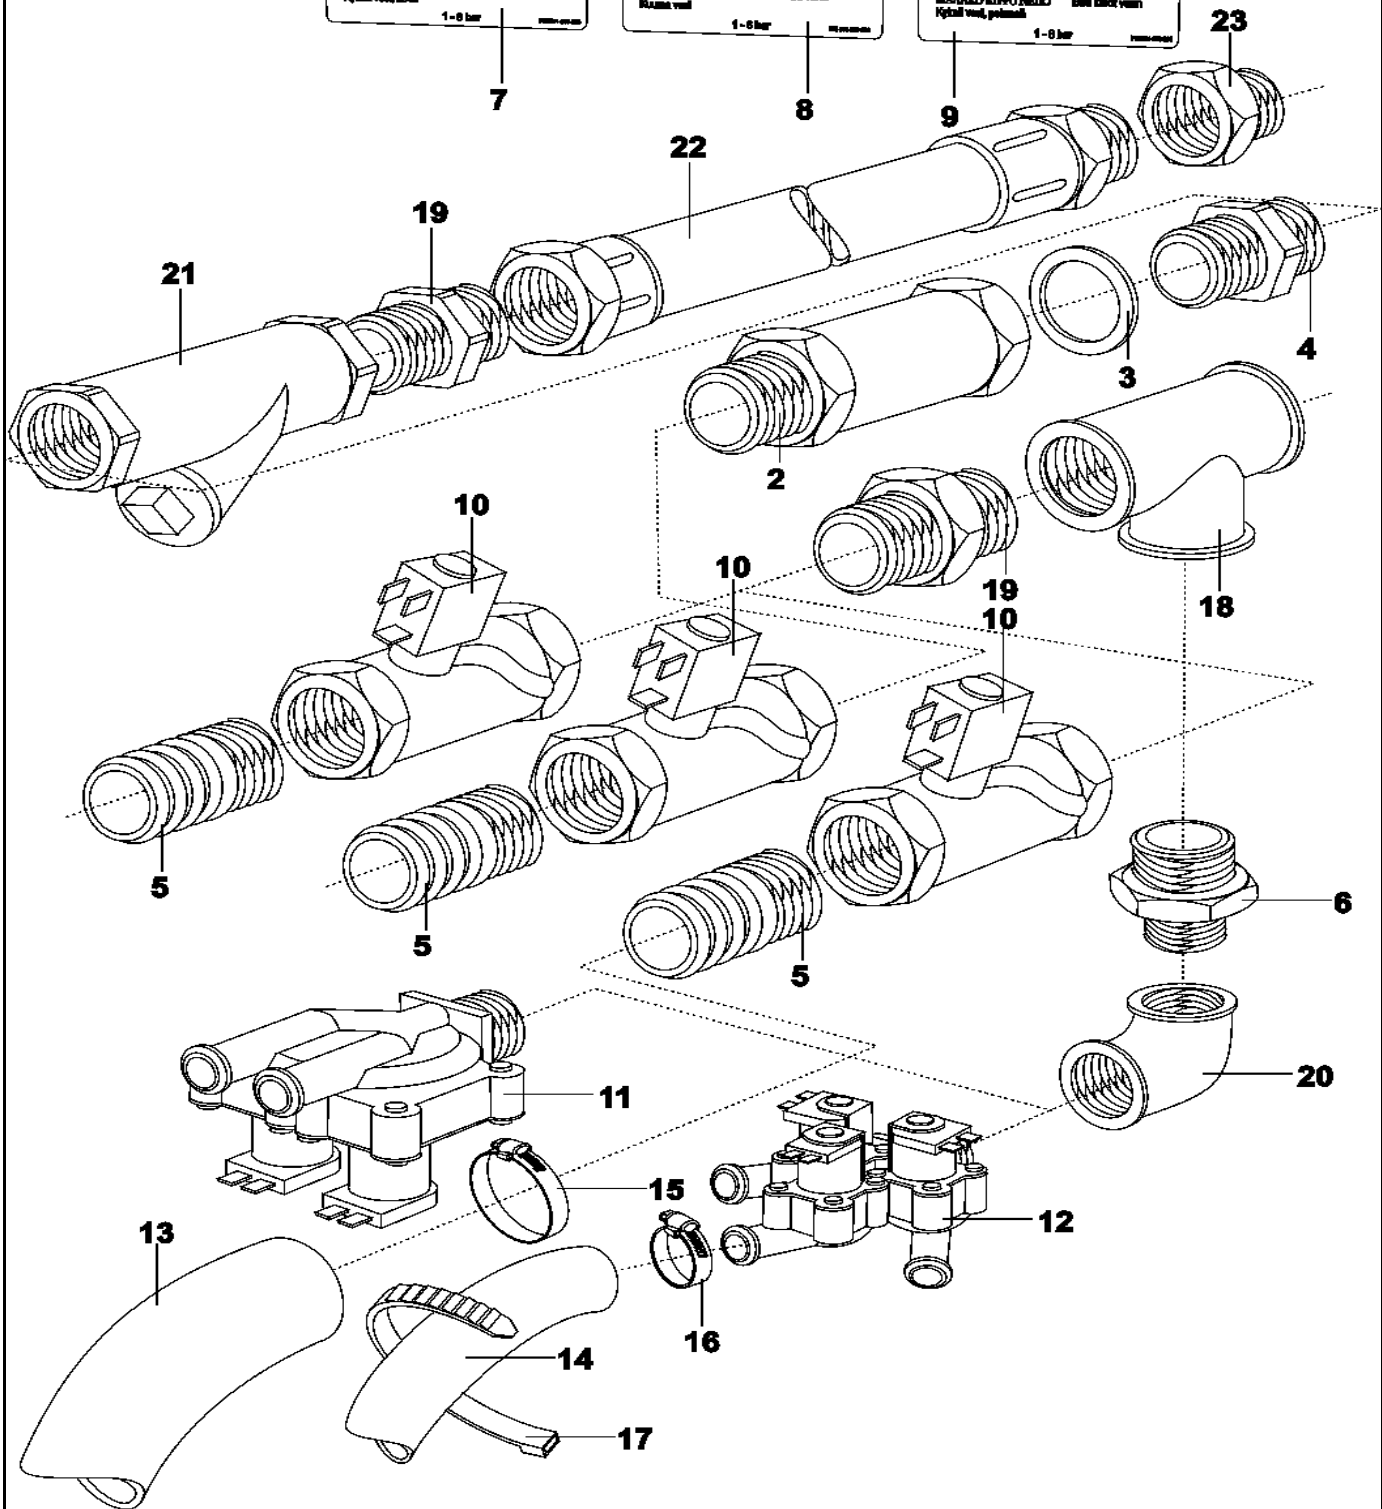

Section: VALVES

Model: MFS125PFVS

Hard water / Cold water / Appliances / KEKASRO KEKRO MEBRO / Kytall veit, levan
1-8 bar

Warm water / Hot water / Appliances / KEKRO MEBRO / Kytall veit, levan
1-8 bar

Soft water / Cold water / Appliances / KEKRO MEBRO / Kytall veit, levan
1-8 bar

03-Mar-02
507 475

CW21-188