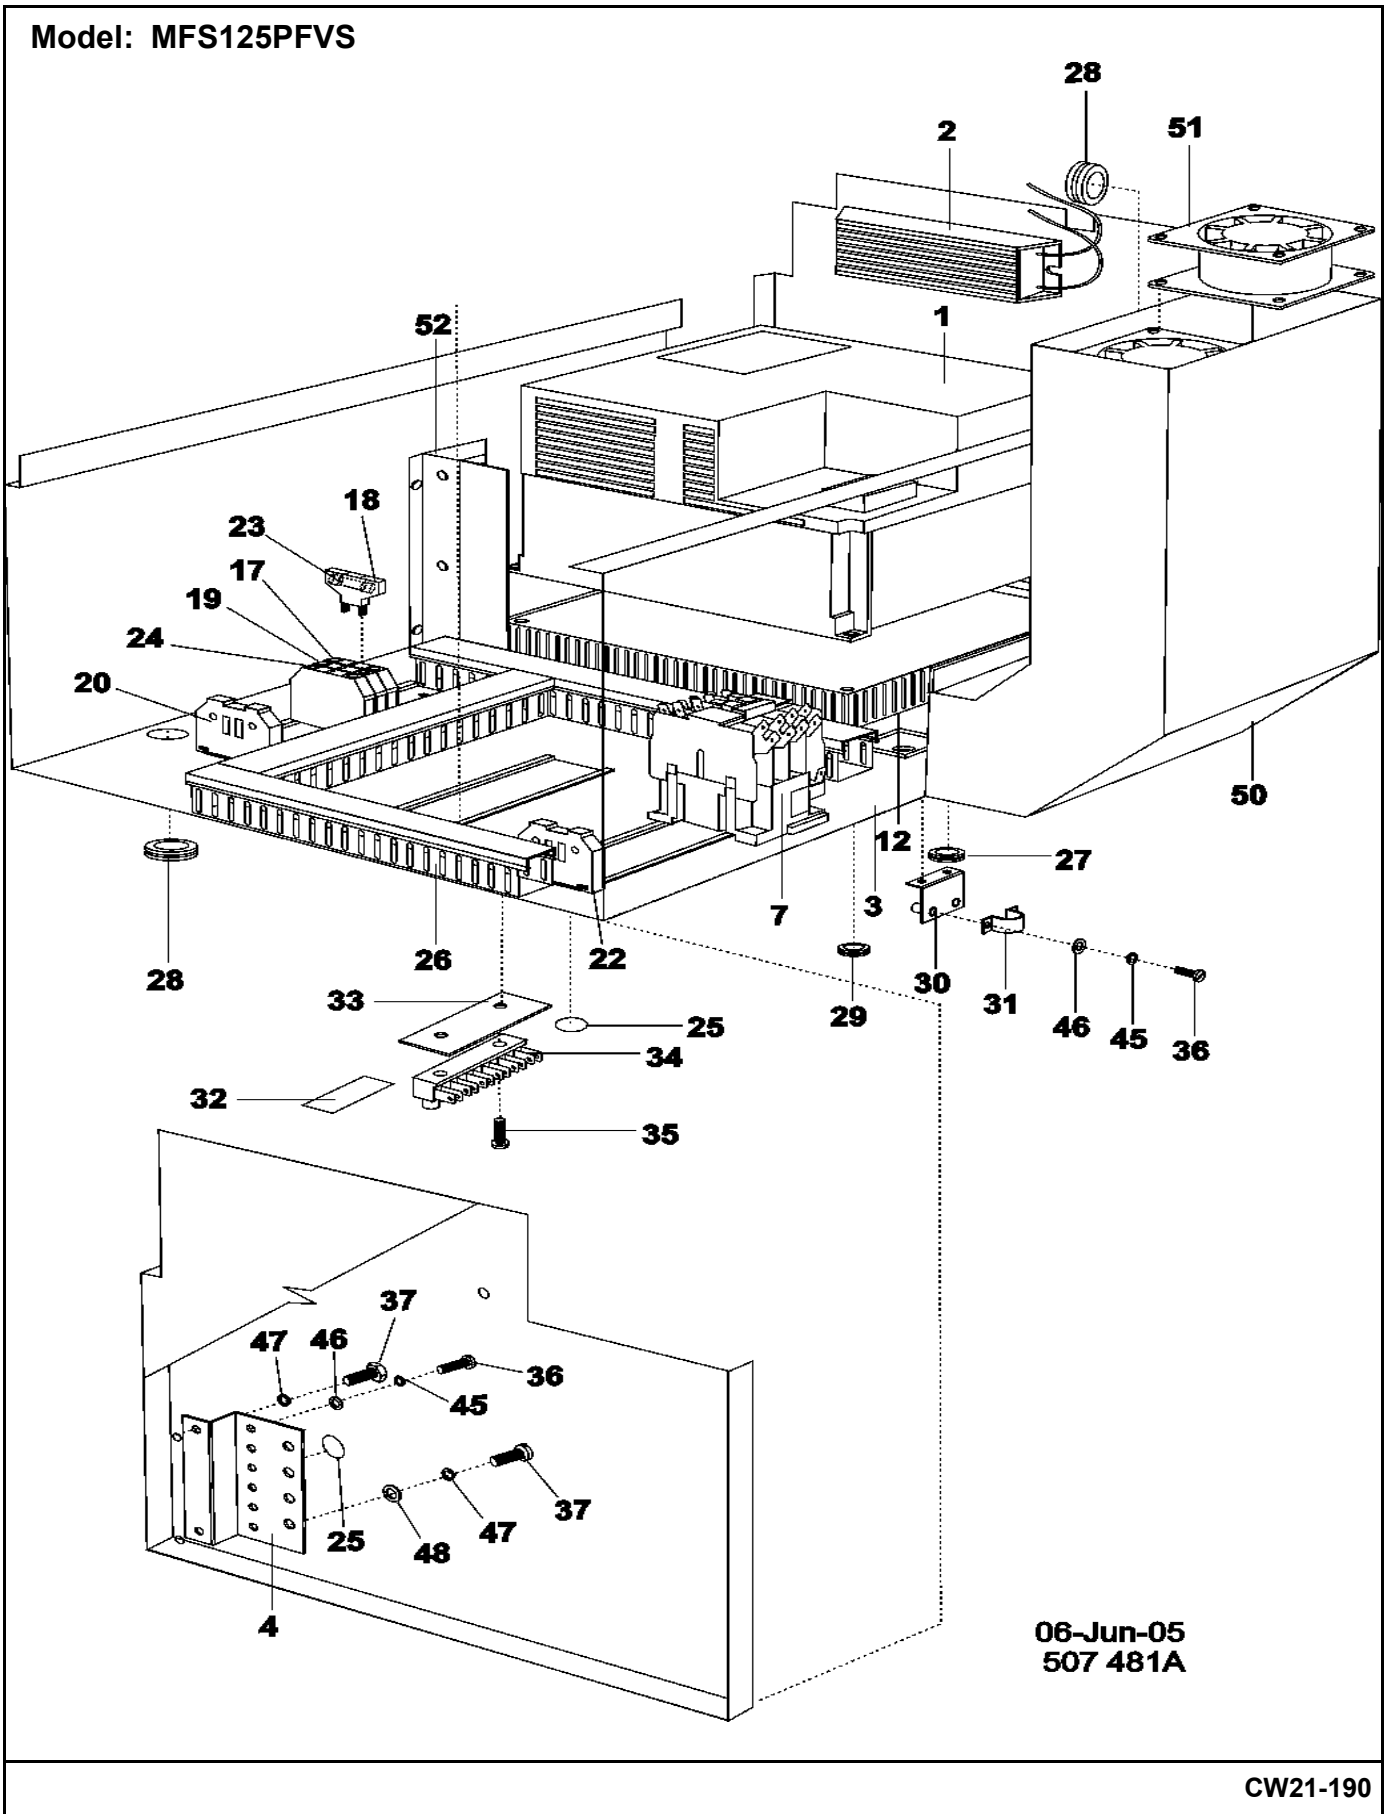

Section: ELECTRICAL COMPONENTS

Model: MFS125PFVS

06-Jun-05
507 481A