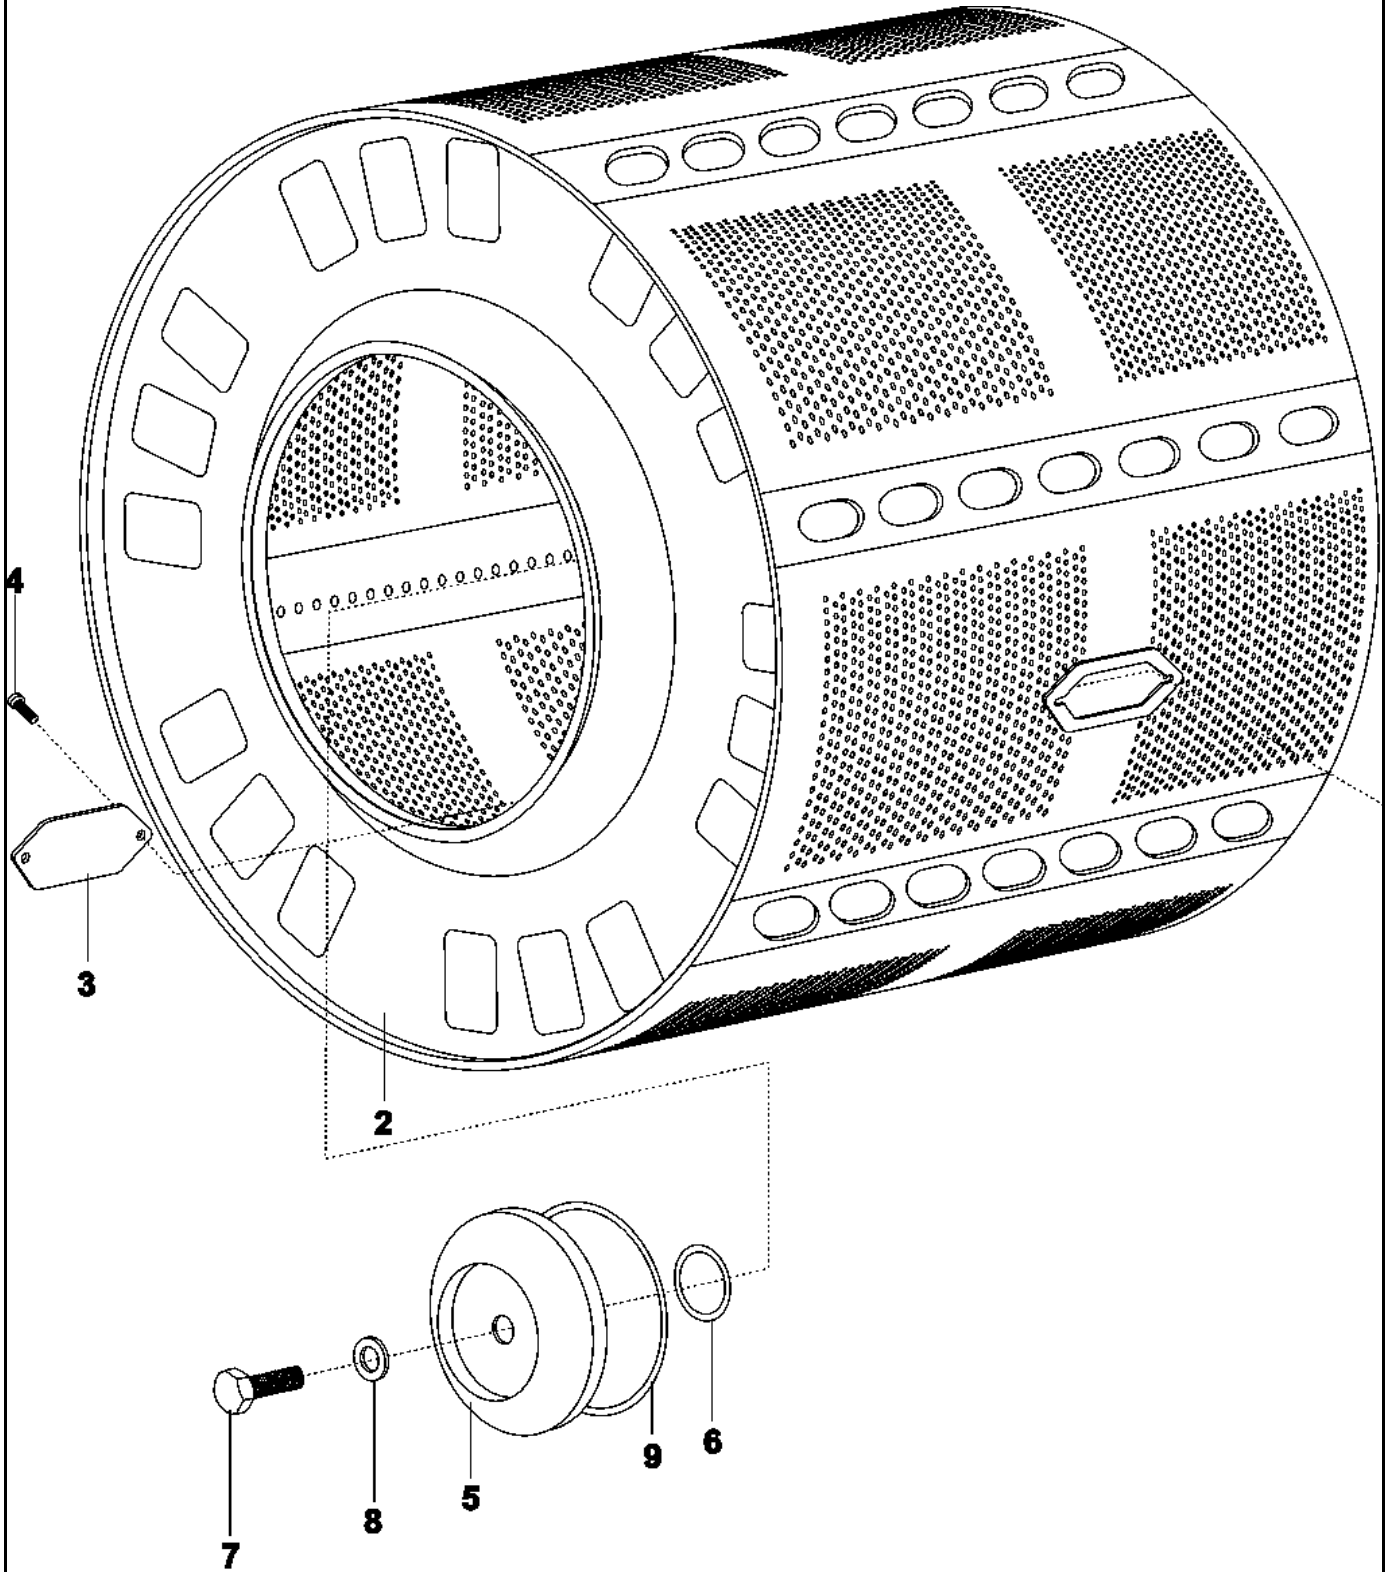

CW12-60

Section: TUB

Model: MFS125PFVS

25-May-04  
507 465A

CW17-59

Section: DRUM

Model: MFS125PFVS

17-Aug-00  
507 466