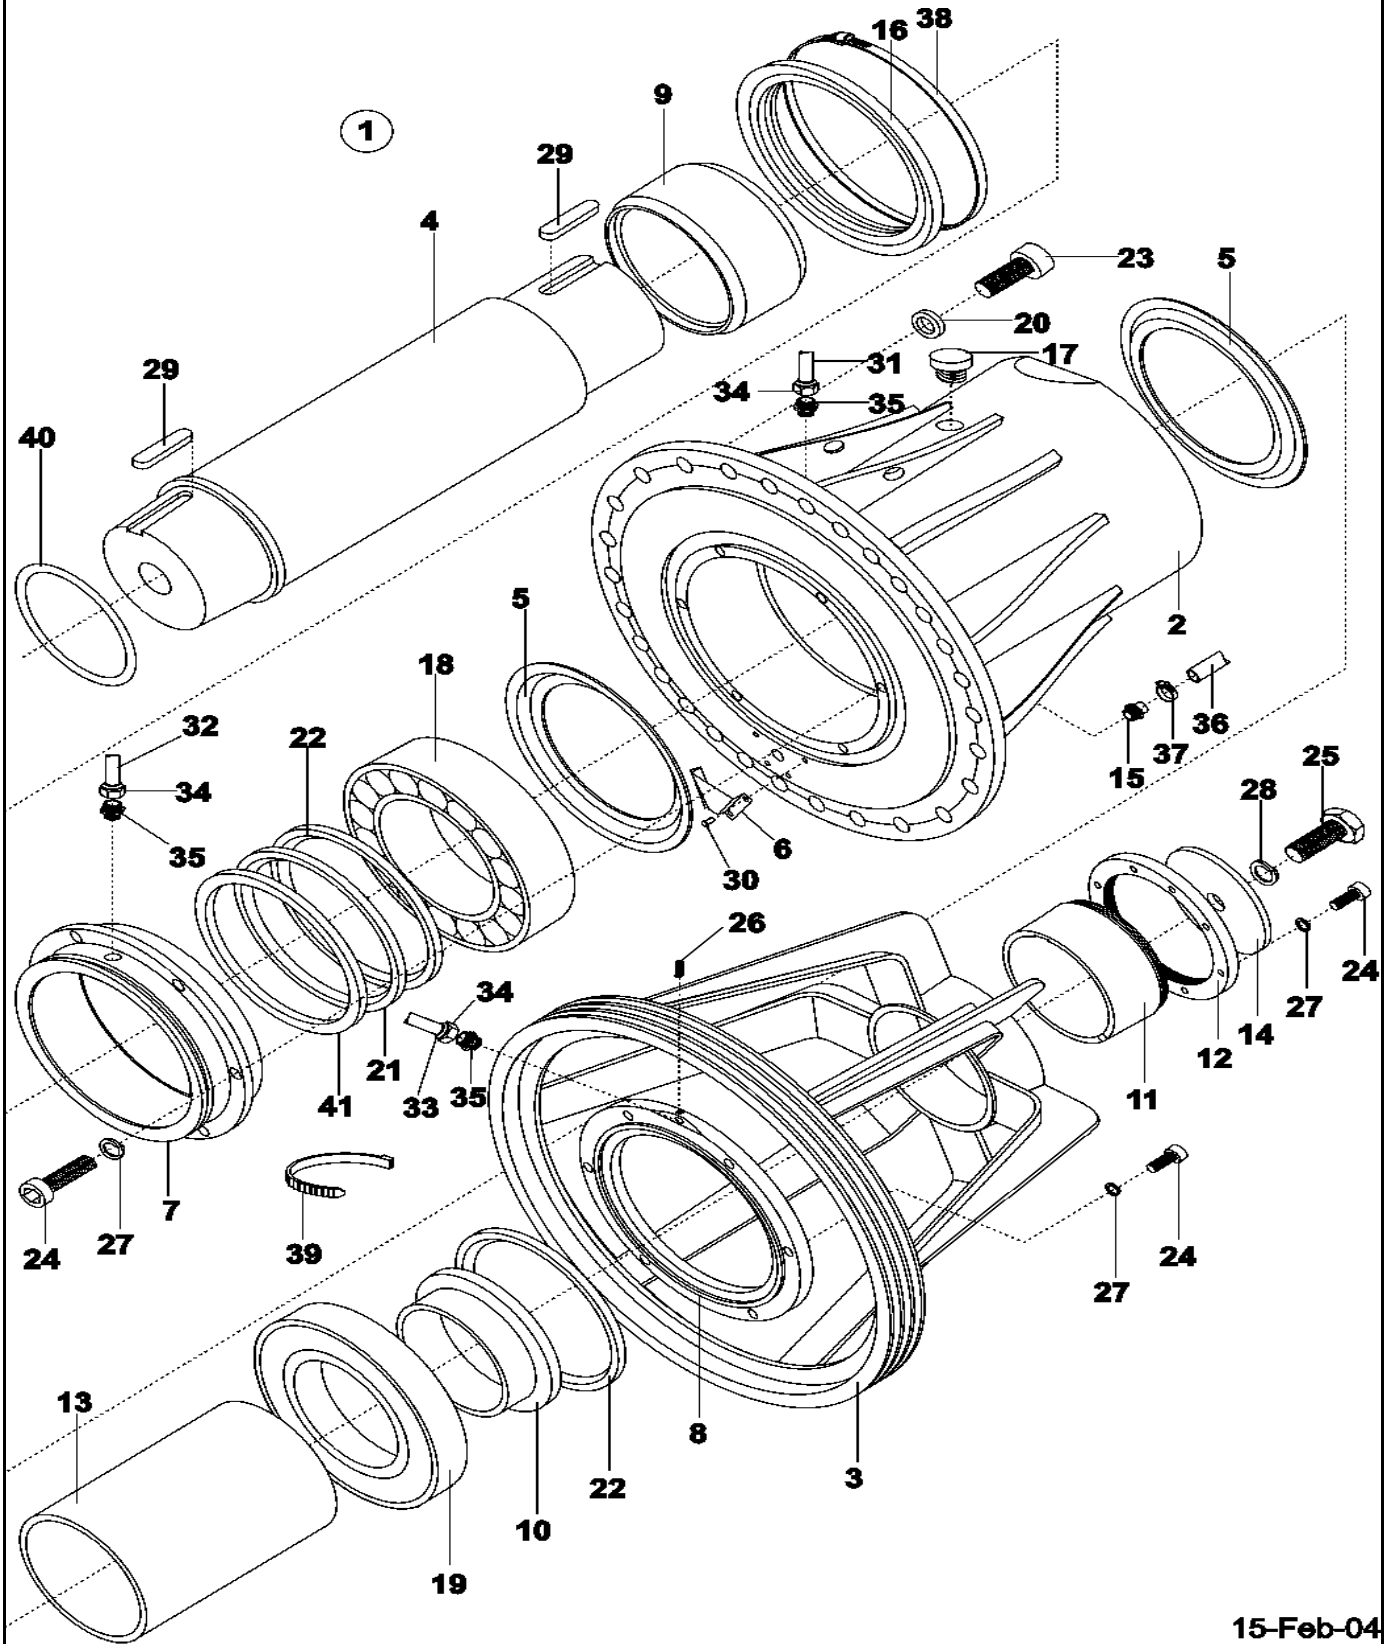

Section: TRUNNION 100-125LB

Model: MFS125PFVS

15-Feb-04
507 493A

CW24-13