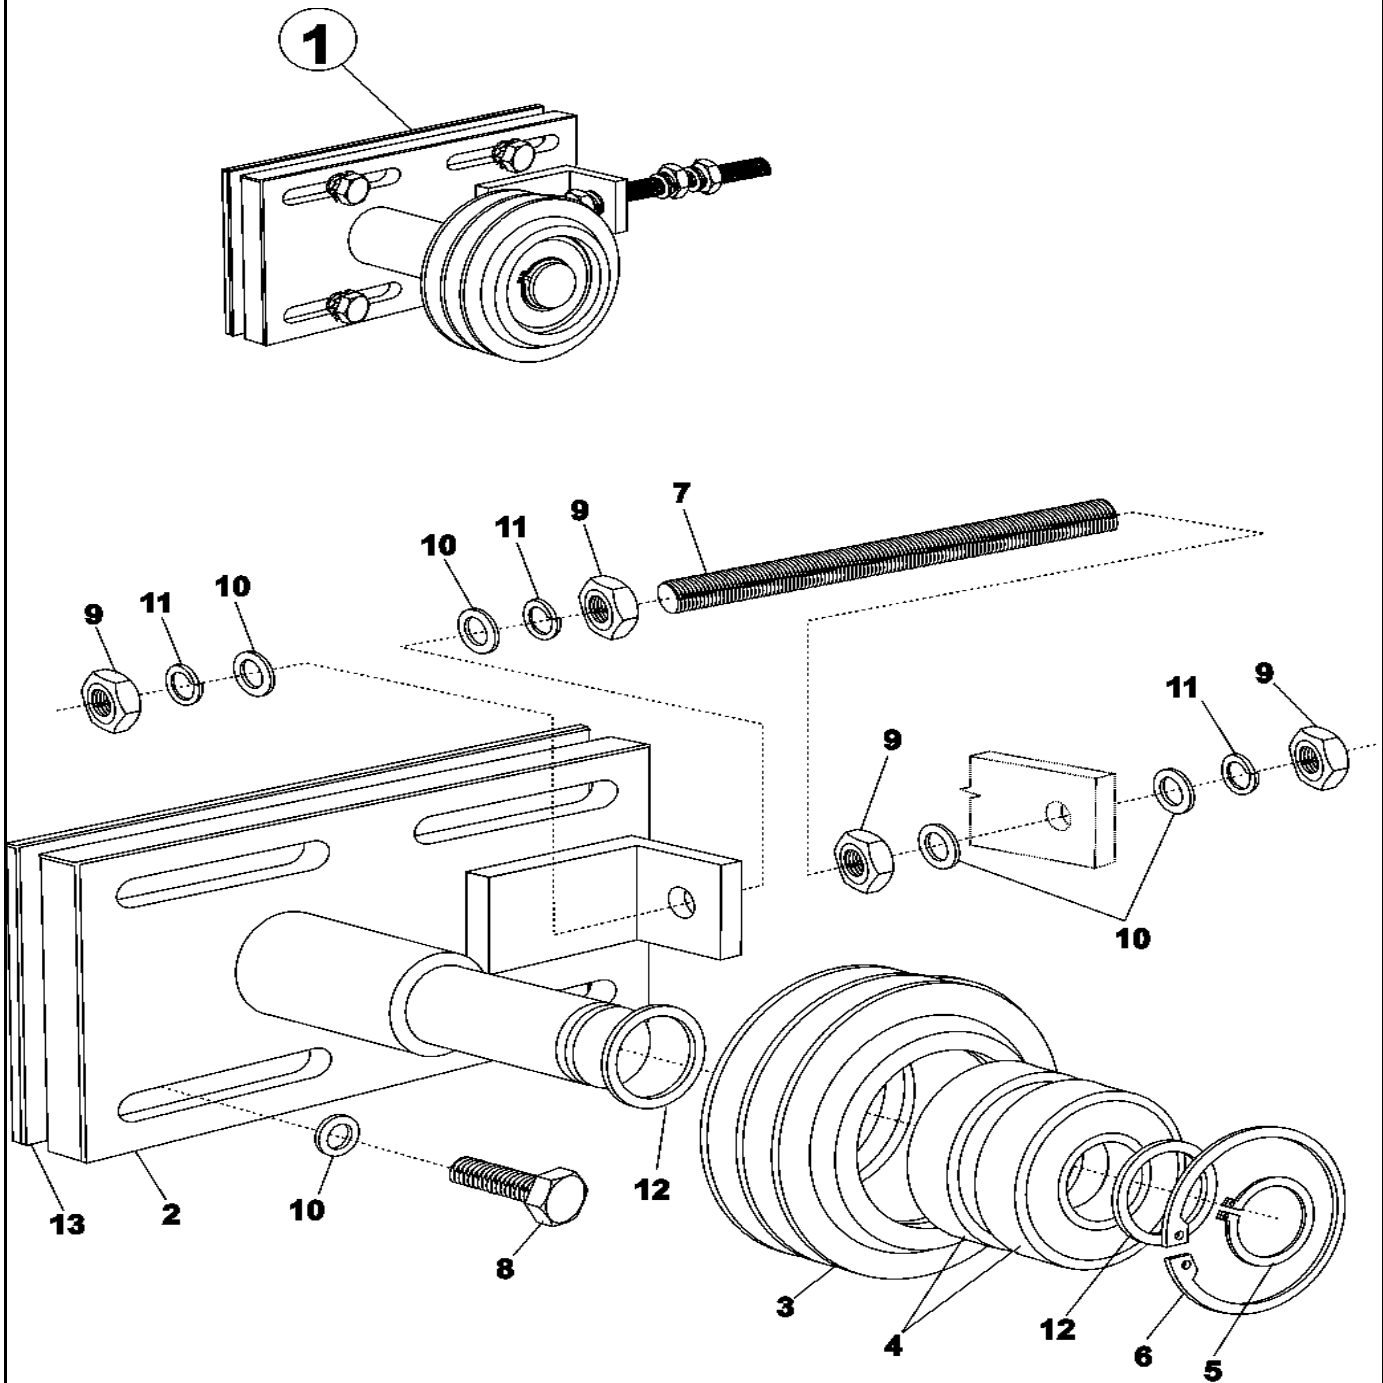

CW17-60

Section: TRUNNION 100-125LB

Model: MFS125PFVS

15-Feb-04  
507 493A

CW24-13

Section: IDLER

Model: MFS125PFVS

23-Dec-05  
507 470A