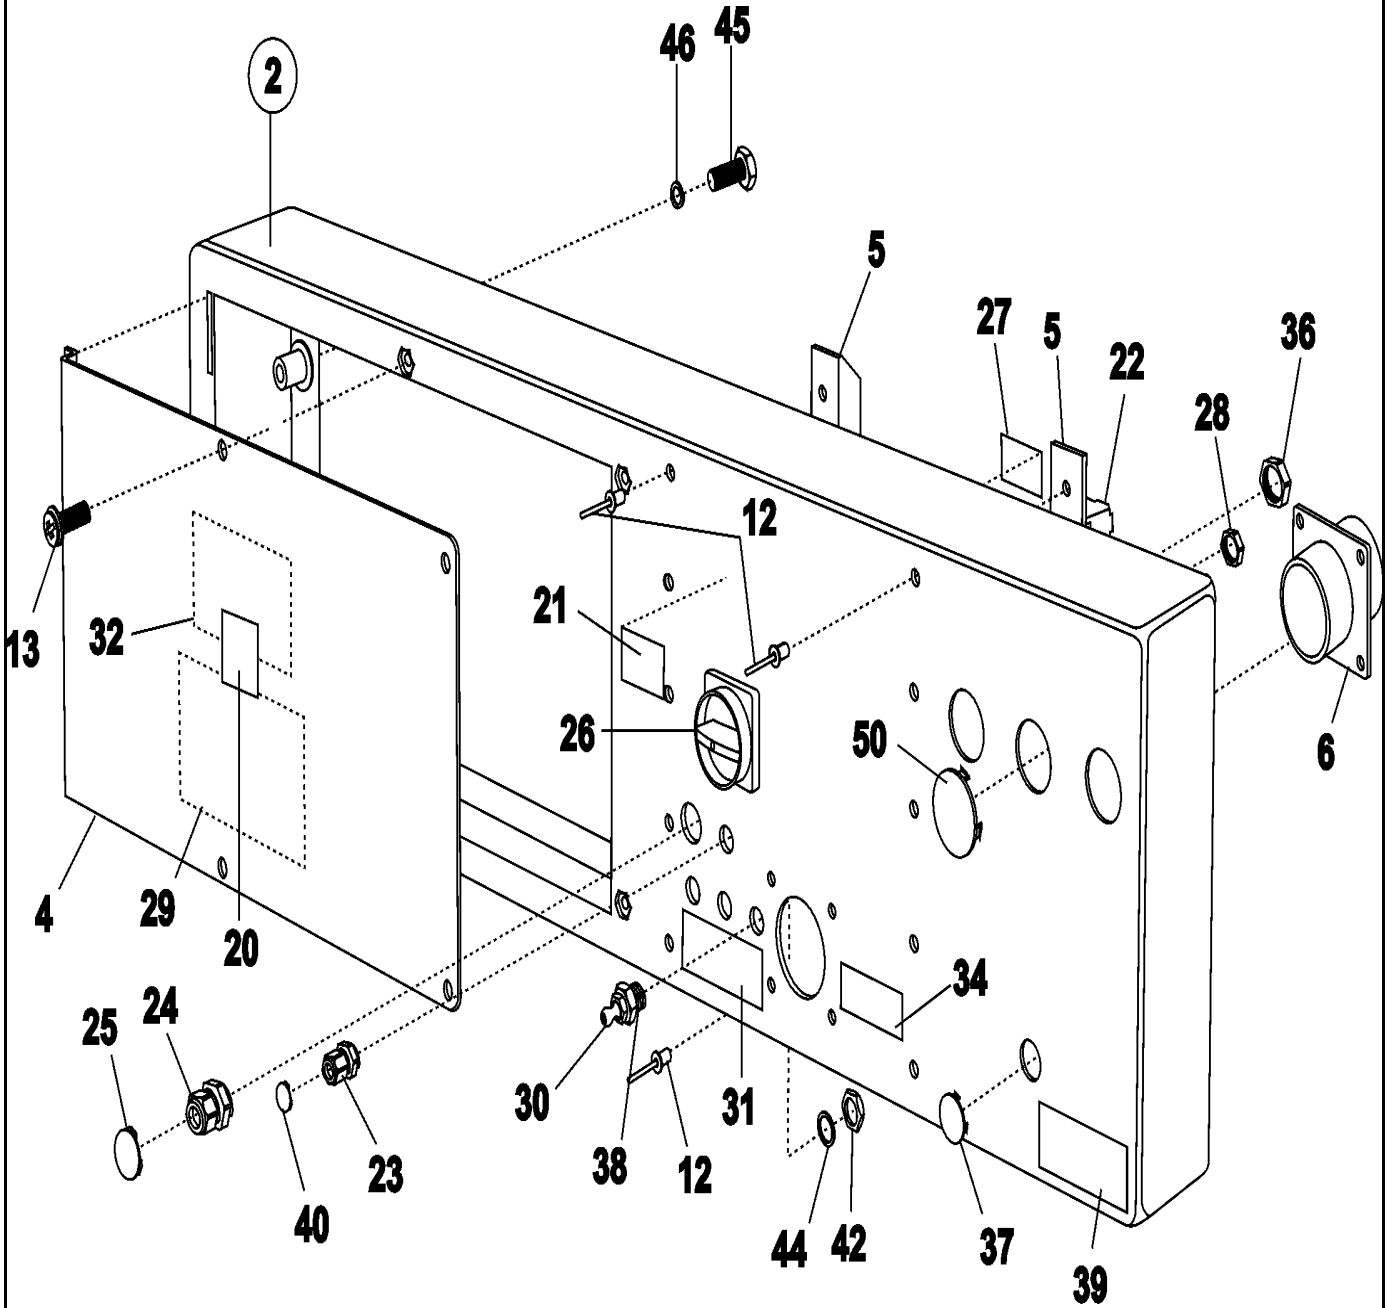

Section: REAR PANEL

Model: MFS125PFVS

31-May-04
507 479B

CW21-189