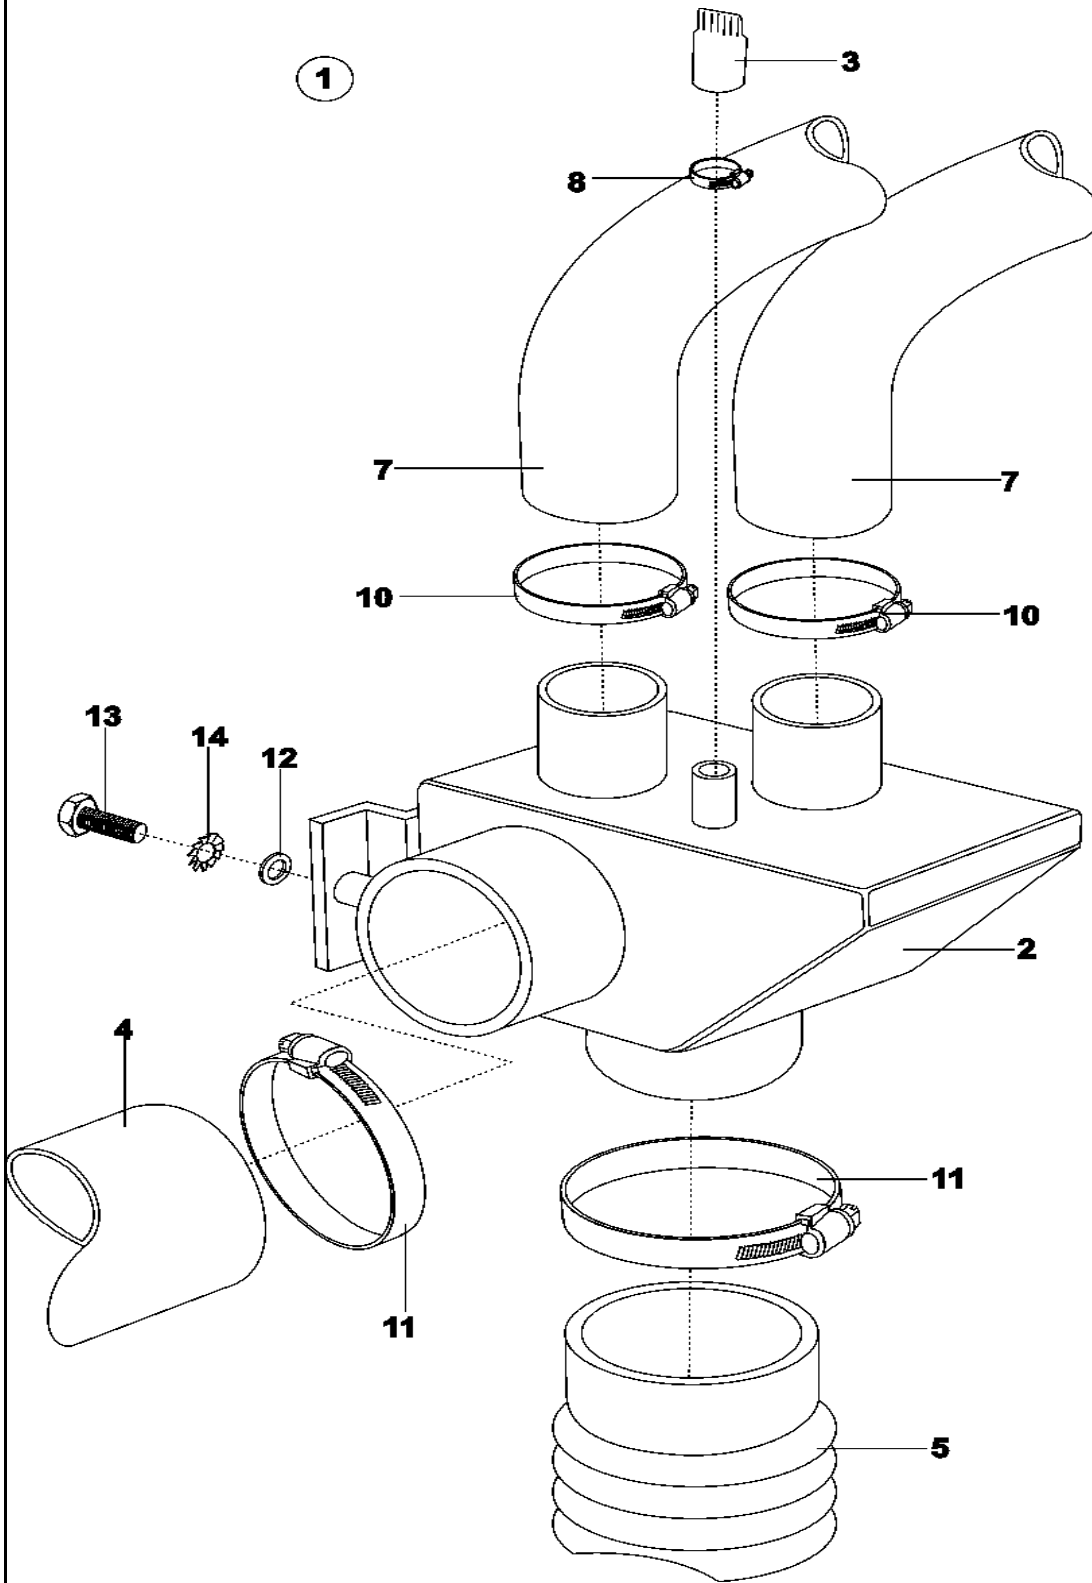

Section: FILLING SYSTEM

Model: MFS125PFVS

16-May-04
507 474A

CW21-187