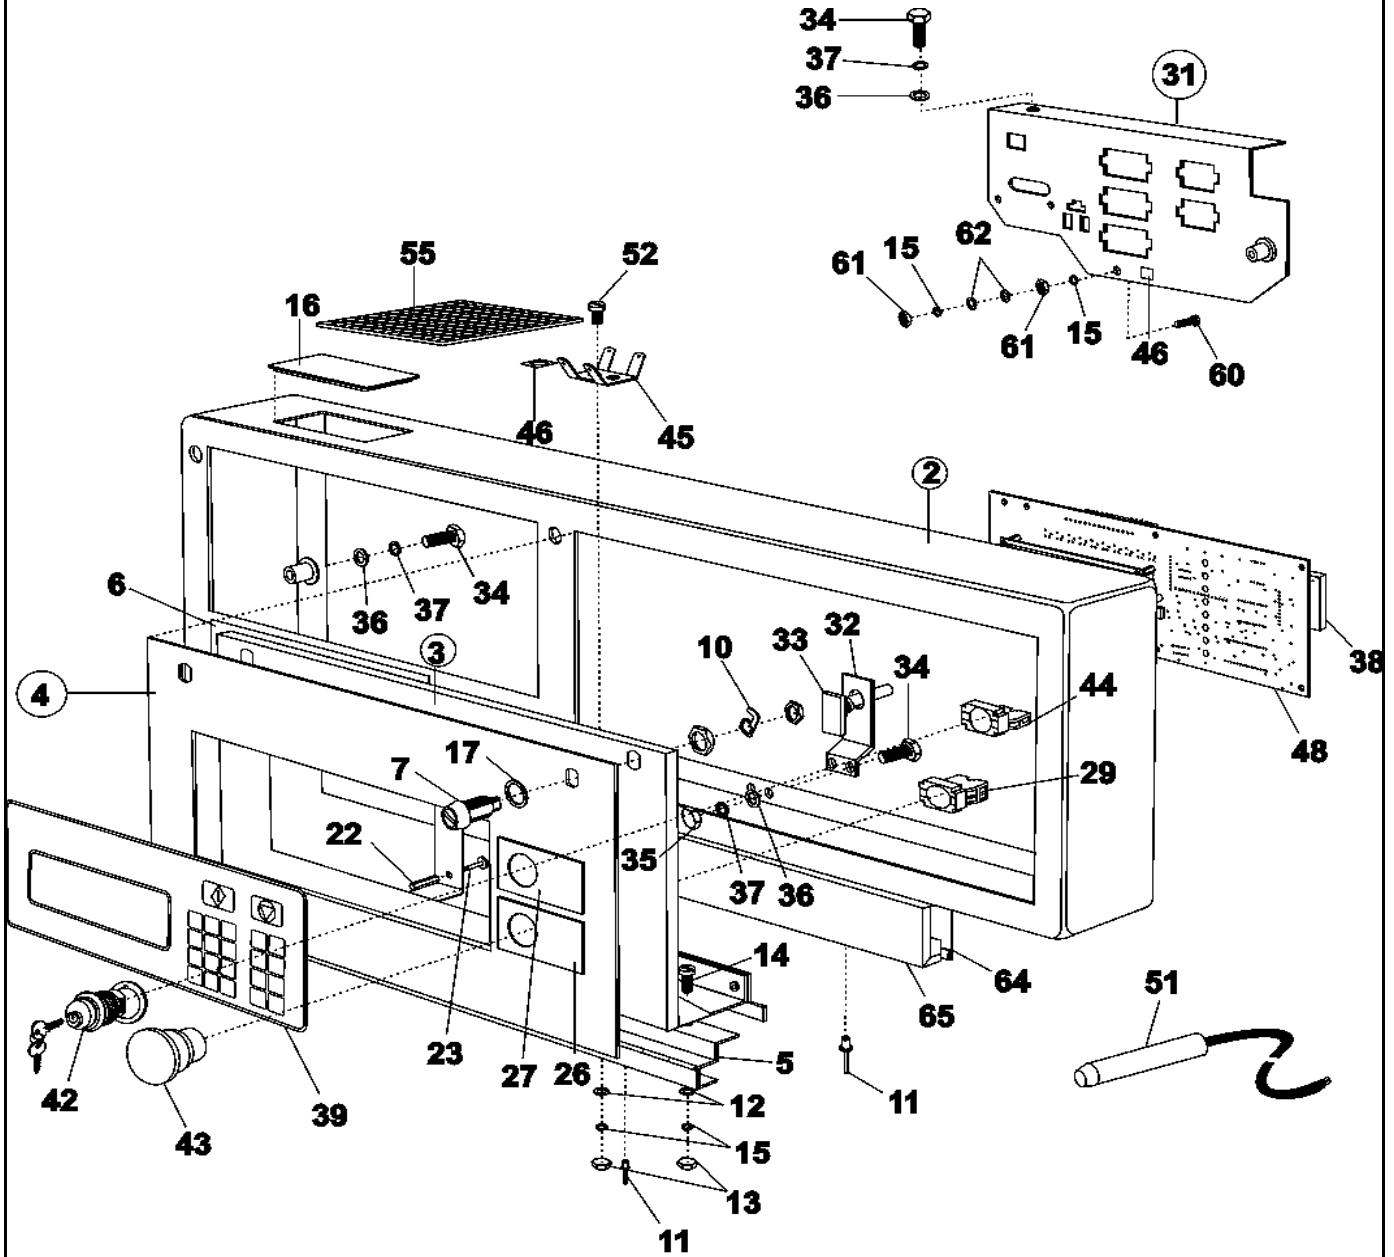

Soft water / Cold water / Appliances / KEKRO MEBRO / Kytall veit, levan  
 1-8 bar

03-Mar-02  
 507 475

CW21-188

Section: CONTROL PANEL

Model: MFS125PFVS

11-Apr-05  
516 537

CW11-99

Section: REAR PANEL