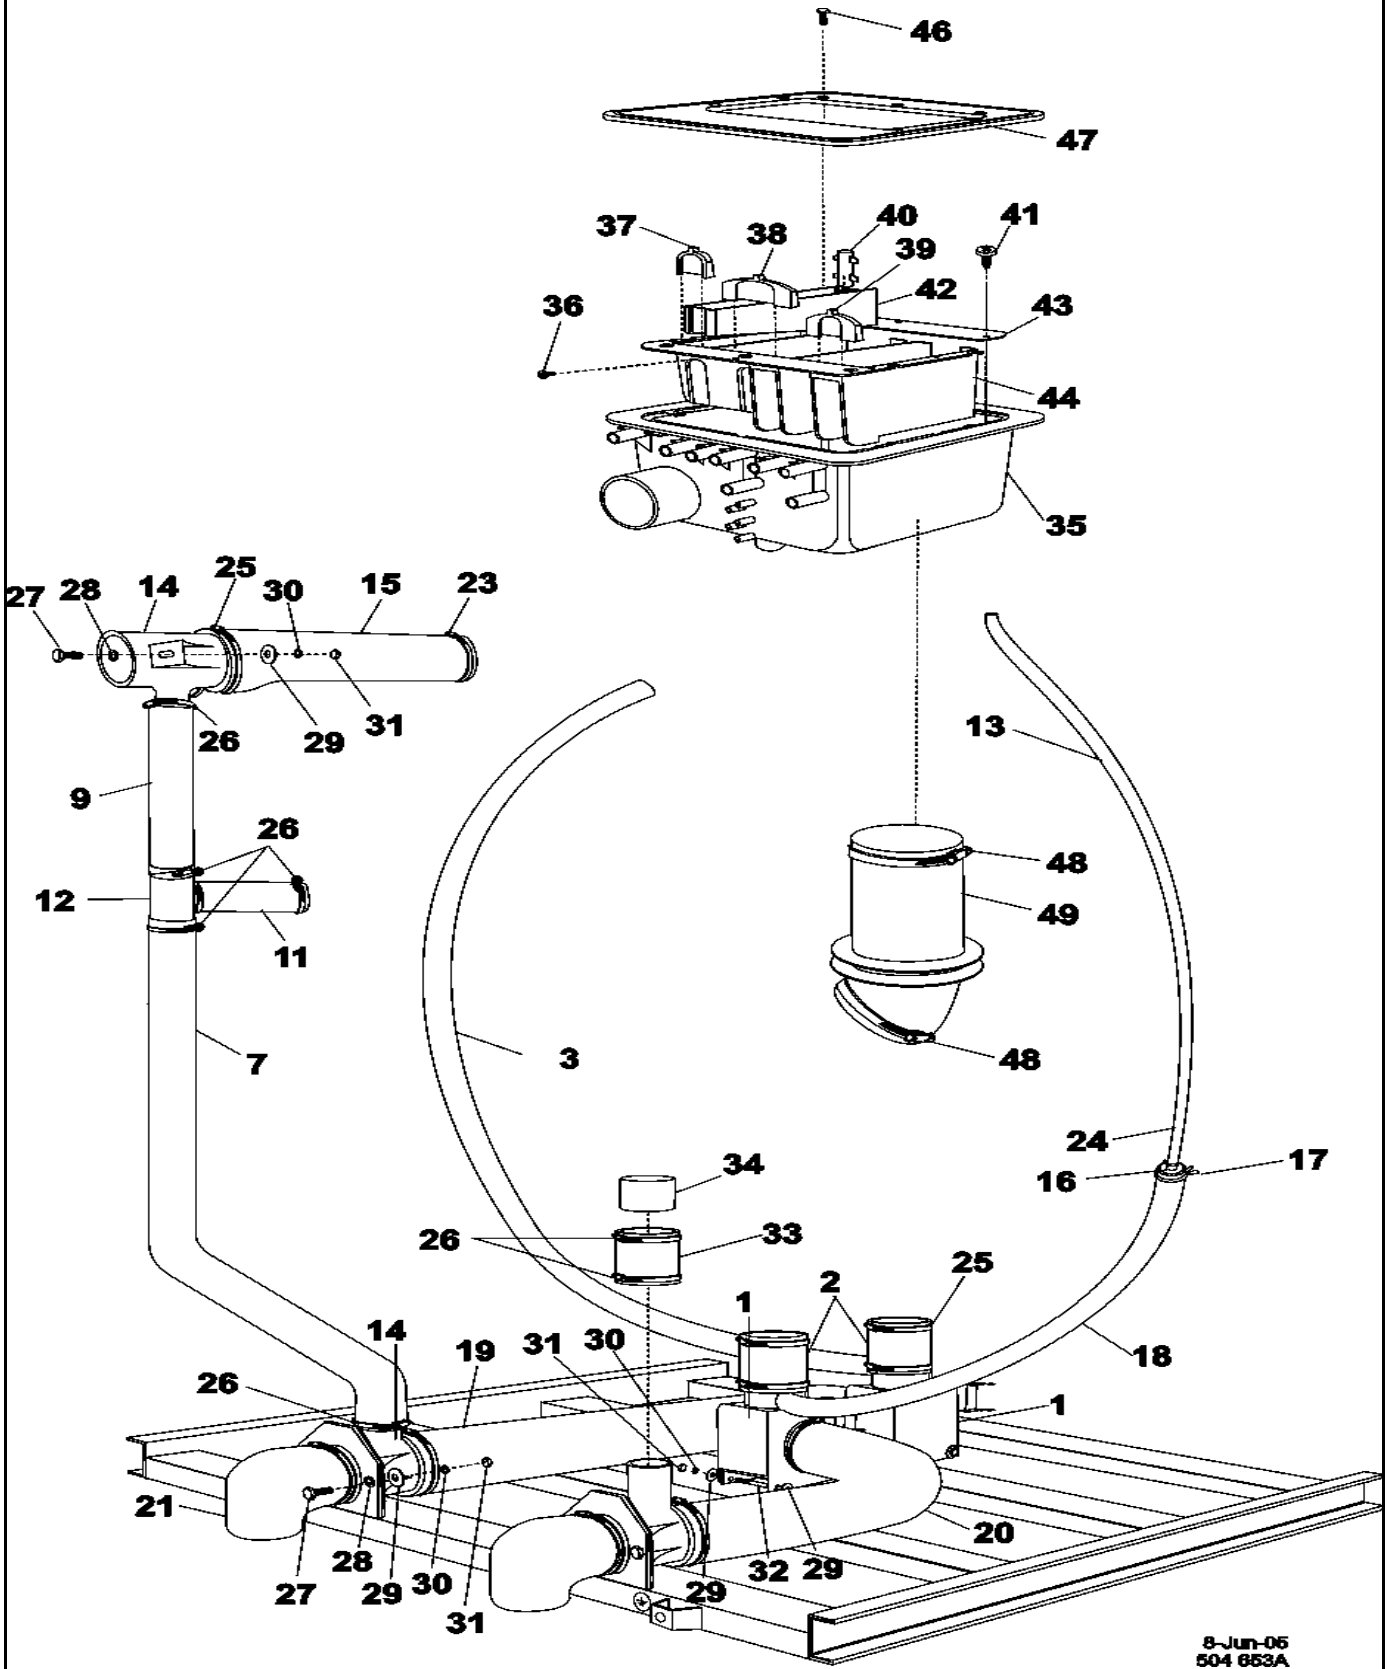

Section: DOOR

Model: MFR80PNCTS

05-May-05
504 658A

CW10-79

Section: SOAP BOX, DRAIN & HOSE ASSEMBLY

Model: MFR80PNCTS

8-Jun-06
504 653A

CW16-32

Section: CONTROL PANEL (PN)

Model: MFR80PNCTS

23-Sep-05
521 449A

CW11-95

Section: BASKET & OUTER SHELL ASSEMBLY

Model: MFR80PNCTS

05-May-05
504 657B

CW24-07

Section: MOTOR & BASKET PULLEY

Model: MFR80PNCTS

06-May-05
508 834B

CW23-08

Section: WATER VALVE & REAR PANEL

Model: MFR80PNCTS

20-Apr-05
521 460

CW22-05

Section: TRUNNION

Model: MFR80PNCTS

27-Apr-05
504 659A

CW24-08