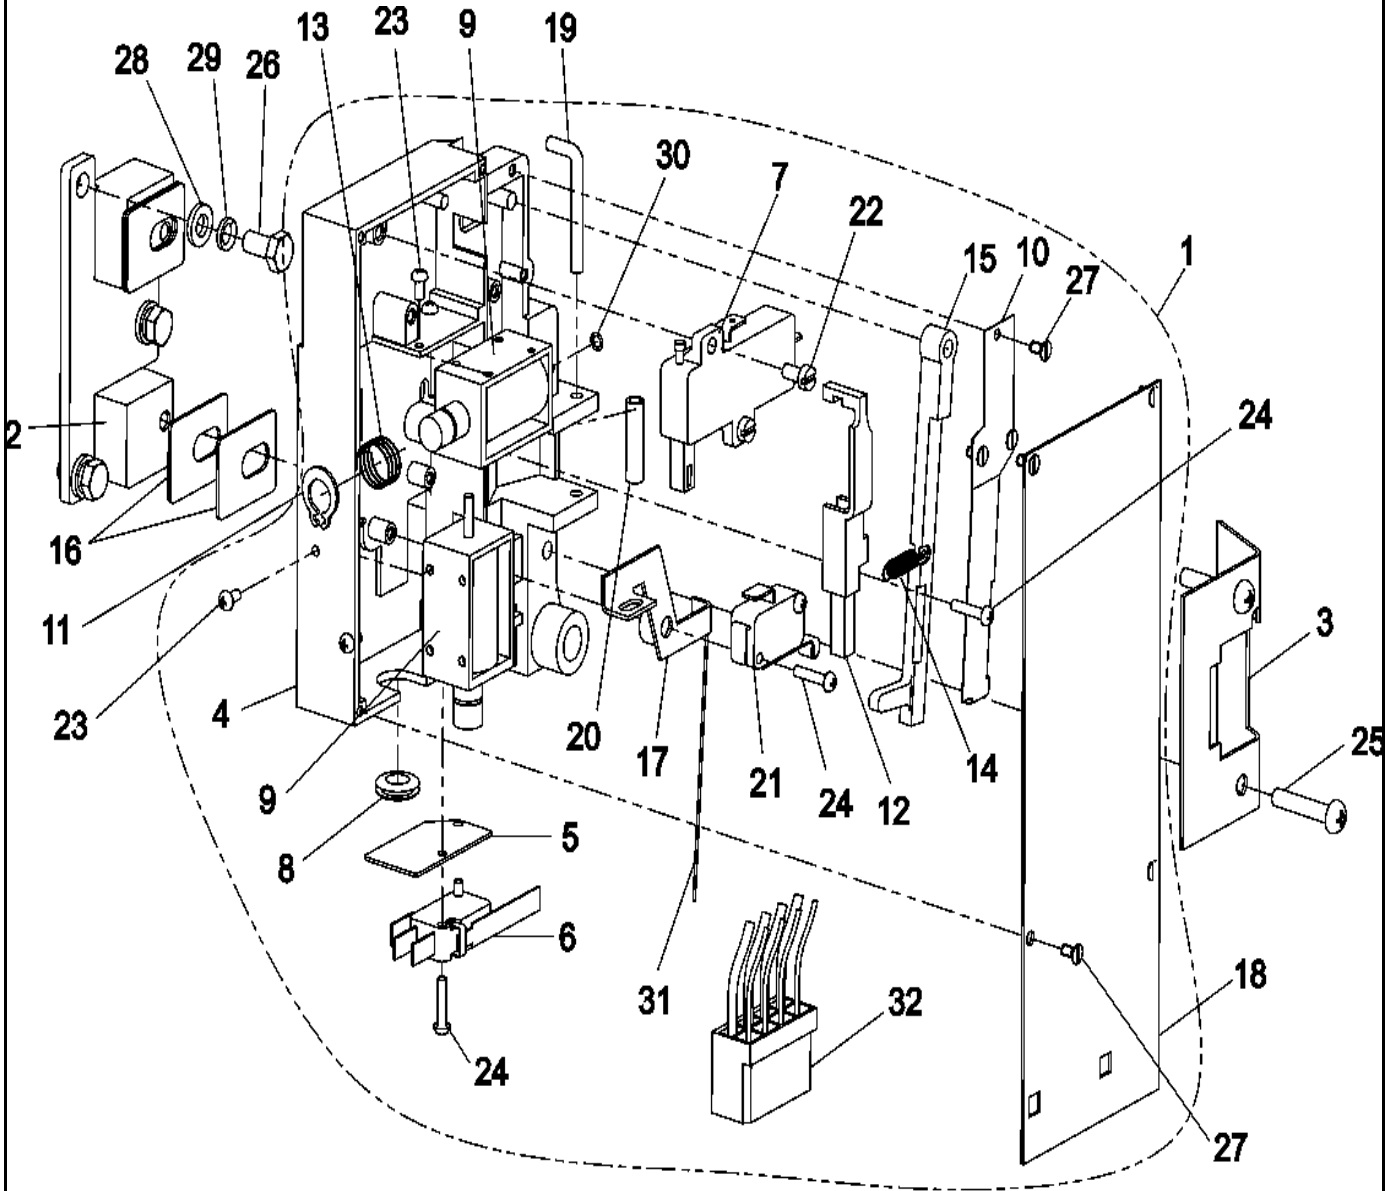

Section: TOP COVER ASSEMBLY

Model: MFR80PNCTS

12-Sep-05
520 787A

CW13-24

Section: DOOR LOCK ASSEMBLY

Model: MFR80PNCTS

21-Feb-05
521 450

CW10-78

Section: DOOR

Model: MFR80PNCTS

05-May-05
504 658A

CW10-79

Section: SOAP BOX, DRAIN & HOSE ASSEMBLY

Model: MFR80PNCTS

8-Jun-06
504 653A

CW16-32