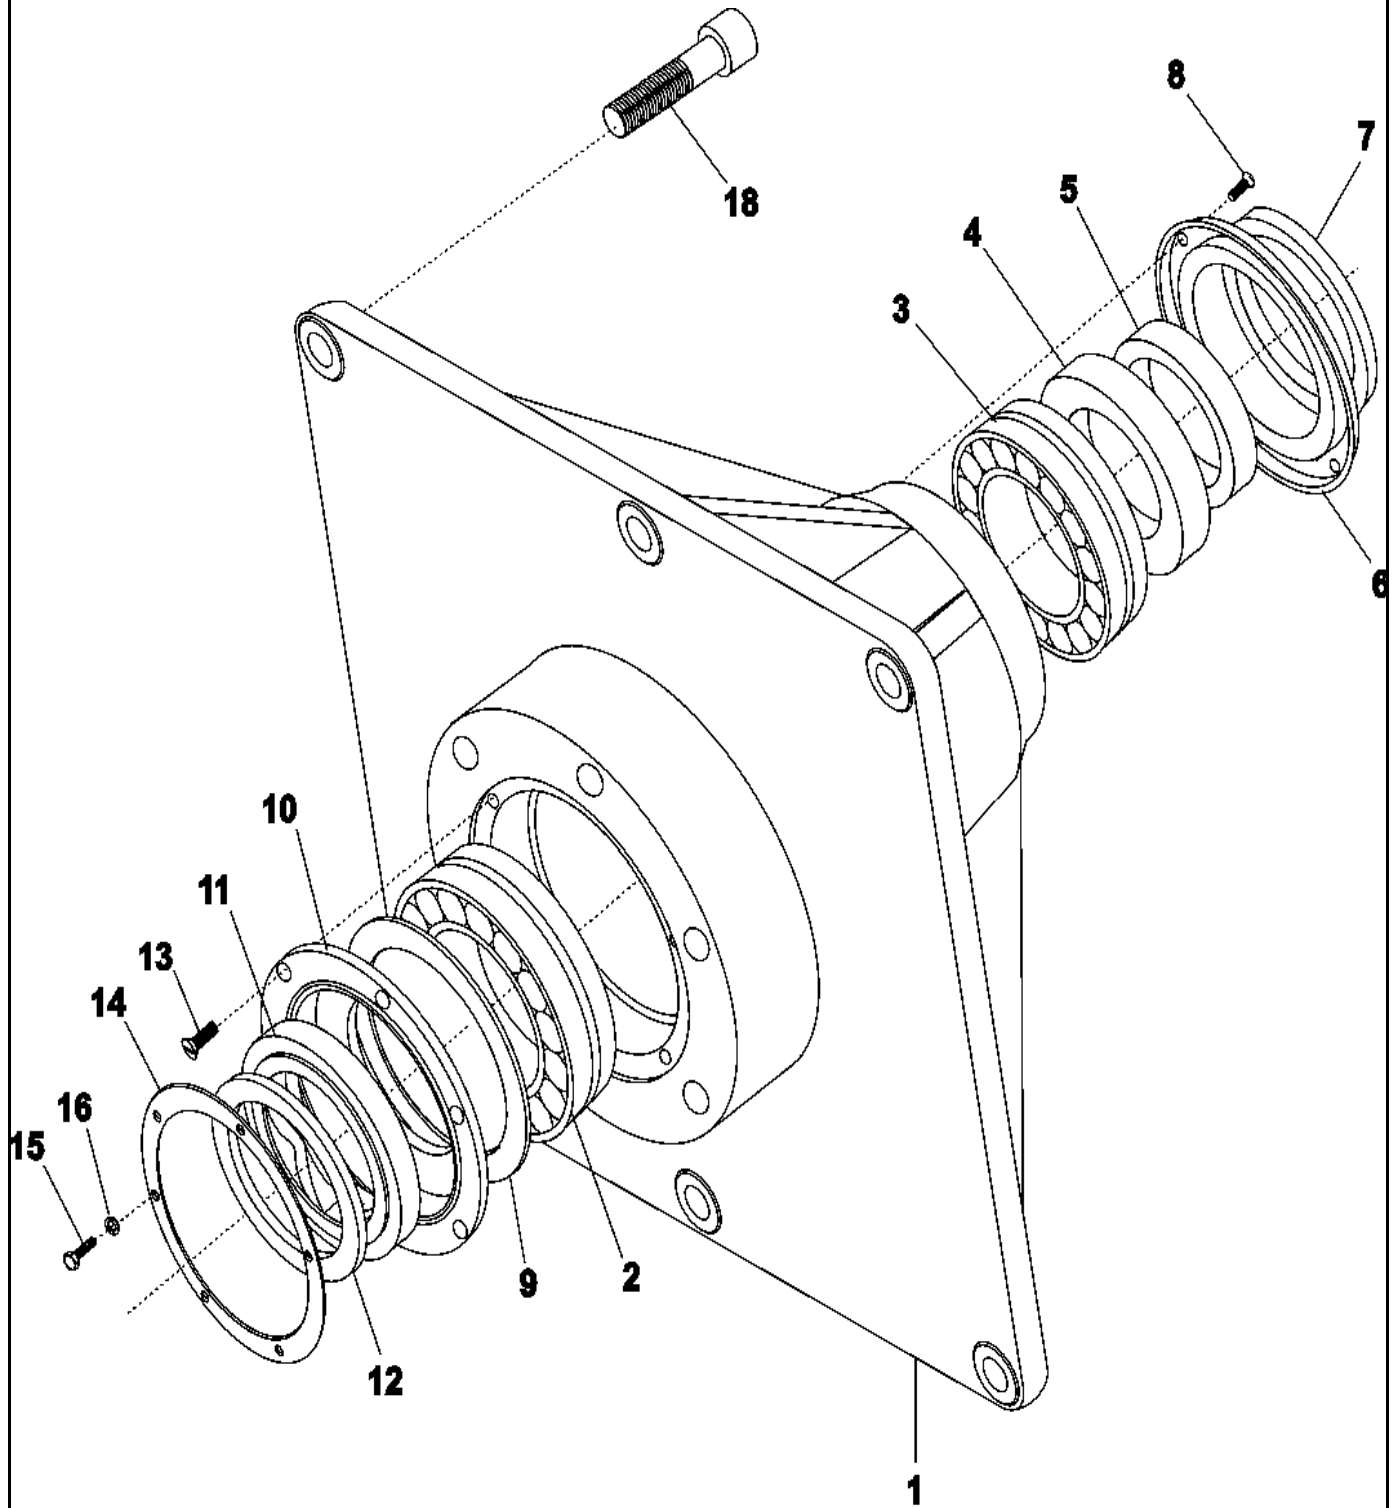

Section: TRUNNION

Model: MFR80PNCTS

27-Apr-05
504 659A

CW24-08