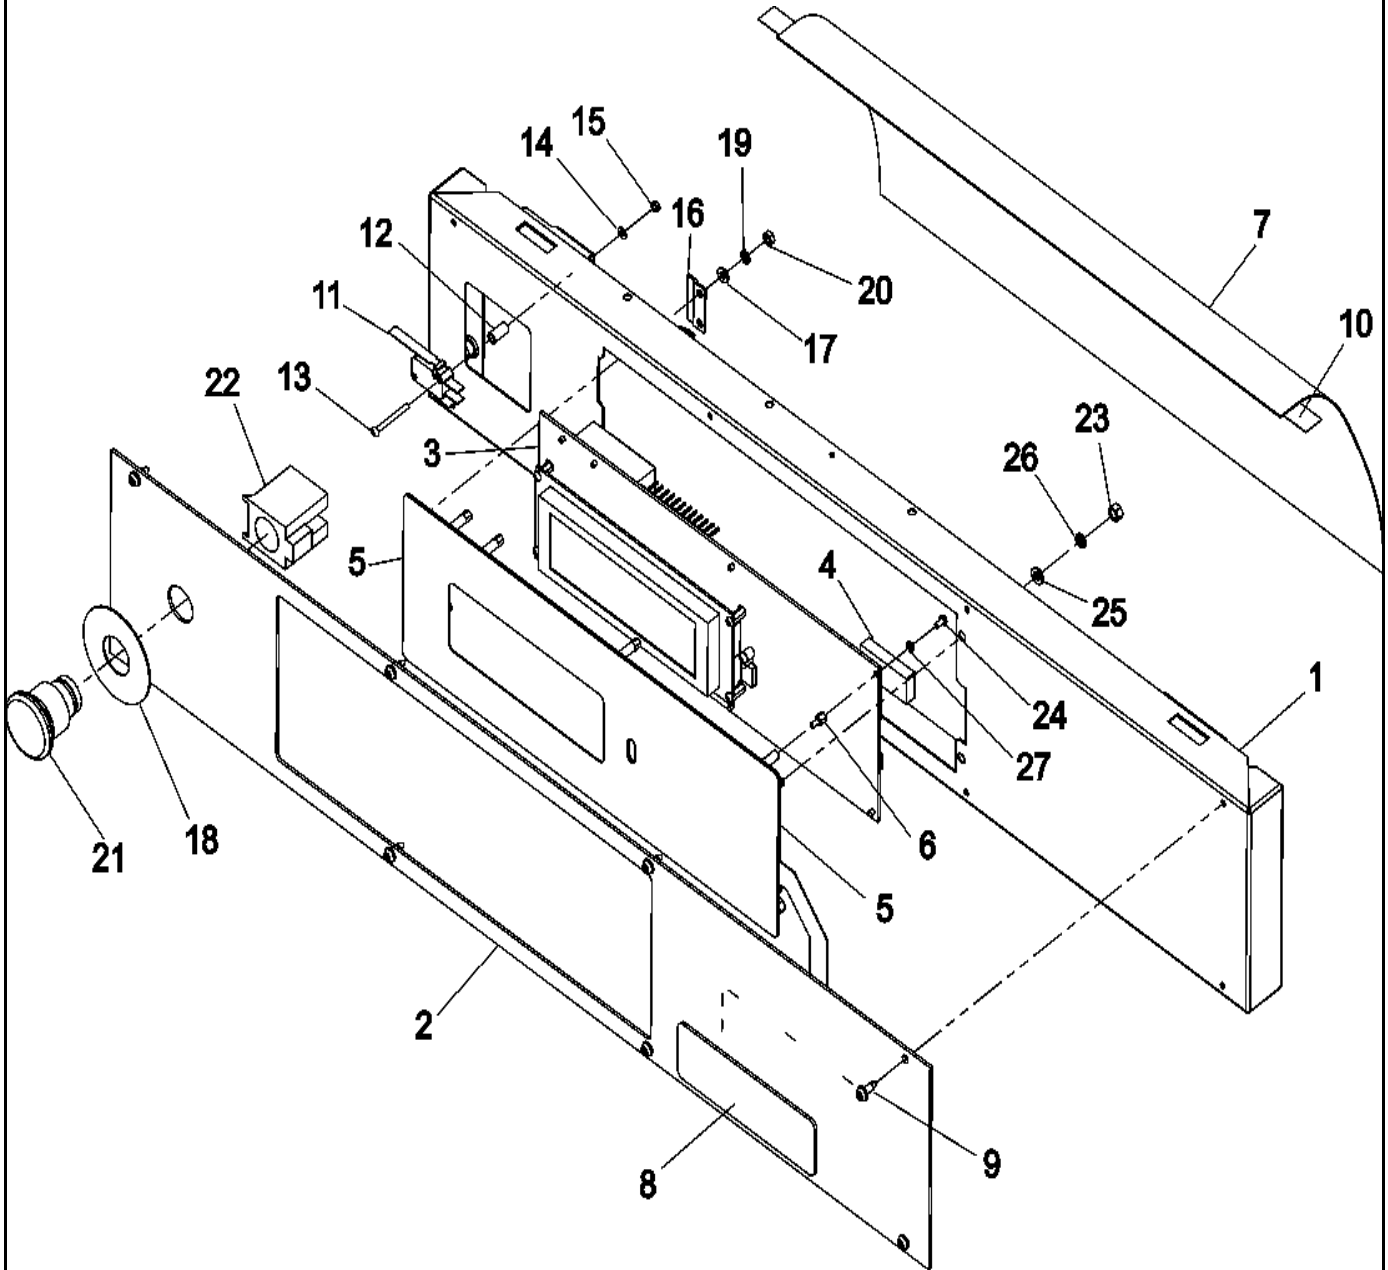

Section: DOOR

Model: MFR80PNCTS

05-May-05
504 658A

CW10-79

Section: SOAP BOX, DRAIN & HOSE ASSEMBLY

Model: MFR80PNCTS

8-Jun-06
504 653A

CW16-32

Section: CONTROL PANEL (PN)

Model: MFR80PNCTS

23-Sep-05
521 449A

CW11-95

Section: BASKET & OUTER SHELL ASSEMBLY

Model: MFR80PNCTS

05-May-05
504 657B

CW24-07