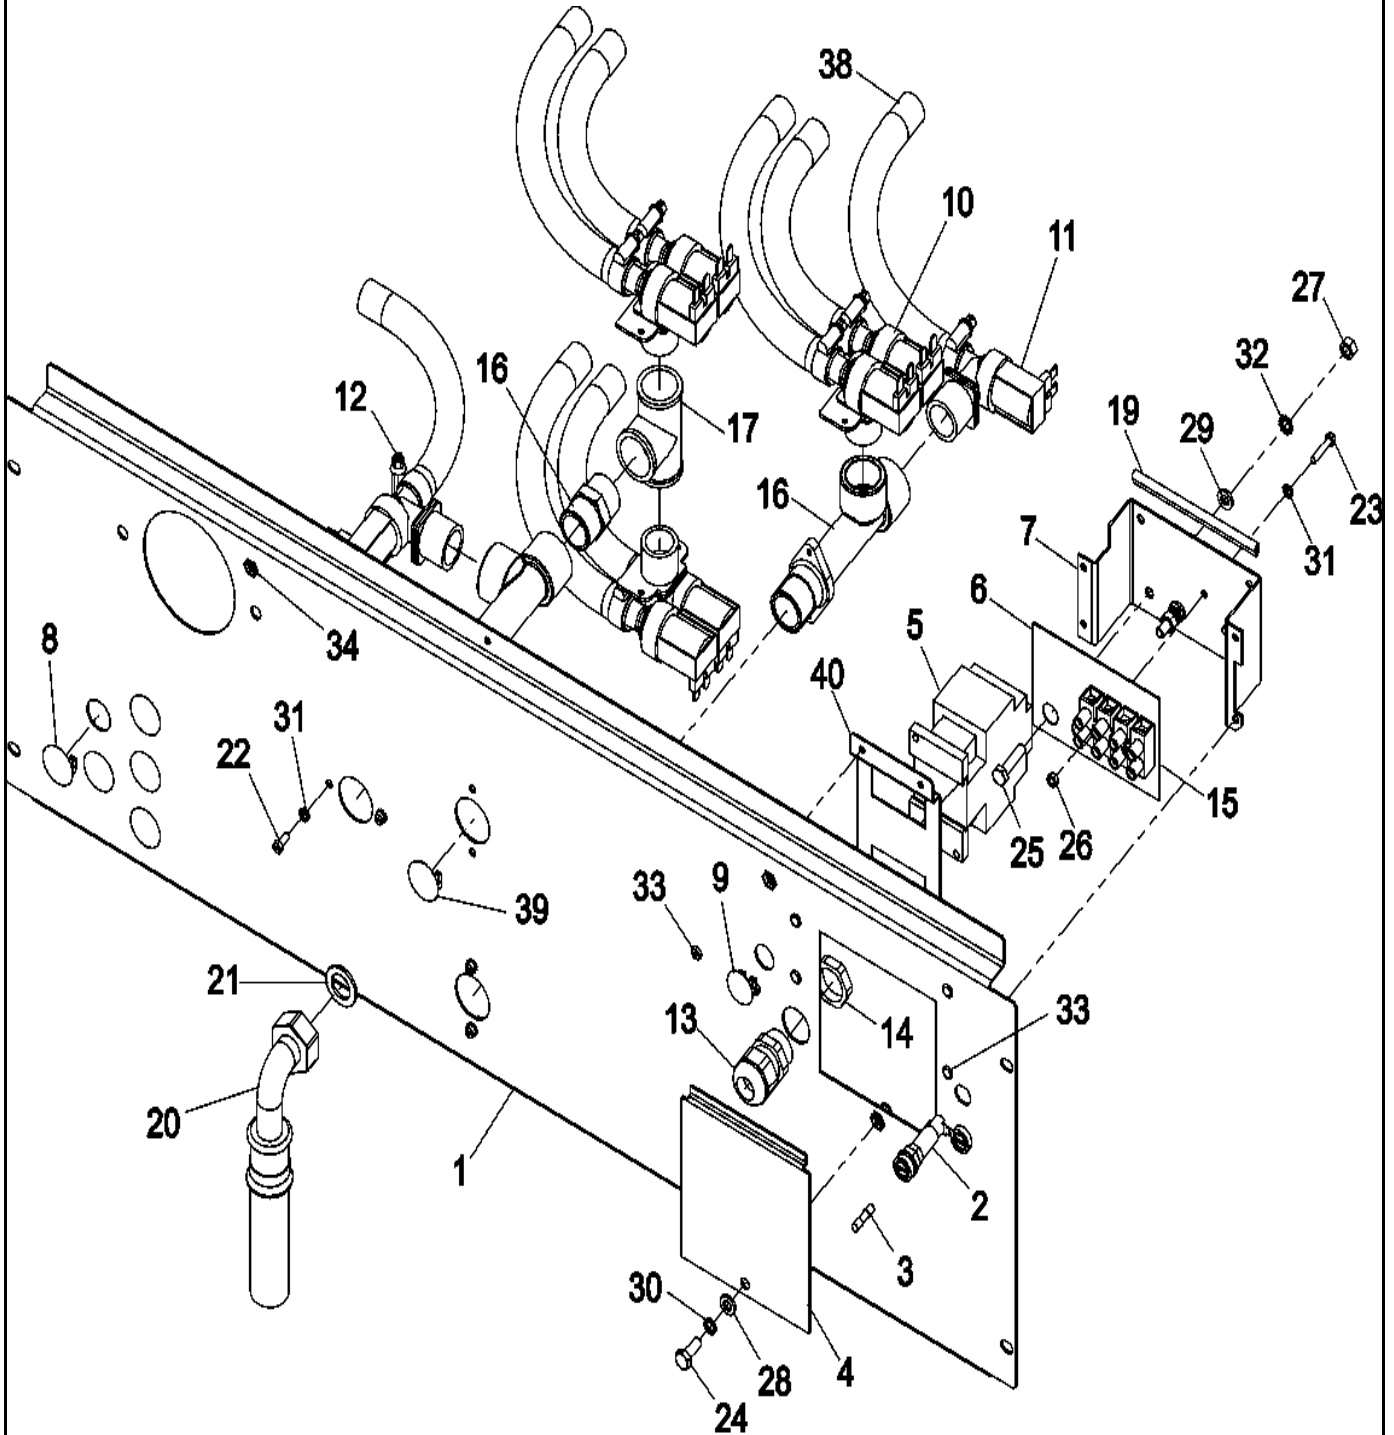

Section: CONTROL PANEL (PN)

Model: MFR80PNCTS

23-Sep-05
521 449A

CW11-95

Section: BASKET & OUTER SHELL ASSEMBLY

Model: MFR80PNCTS

05-May-05
504 657B

CW24-07

Section: MOTOR & BASKET PULLEY

Model: MFR80PNCTS

06-May-05
508 834B

CW23-08

Section: WATER VALVE & REAR PANEL

Model: MFR80PNCTS

20-Apr-05
521 460

CW22-05

Section: TRUNNION

Model: MFR80PNCTS

27-Apr-05
504 659A

CW24-08