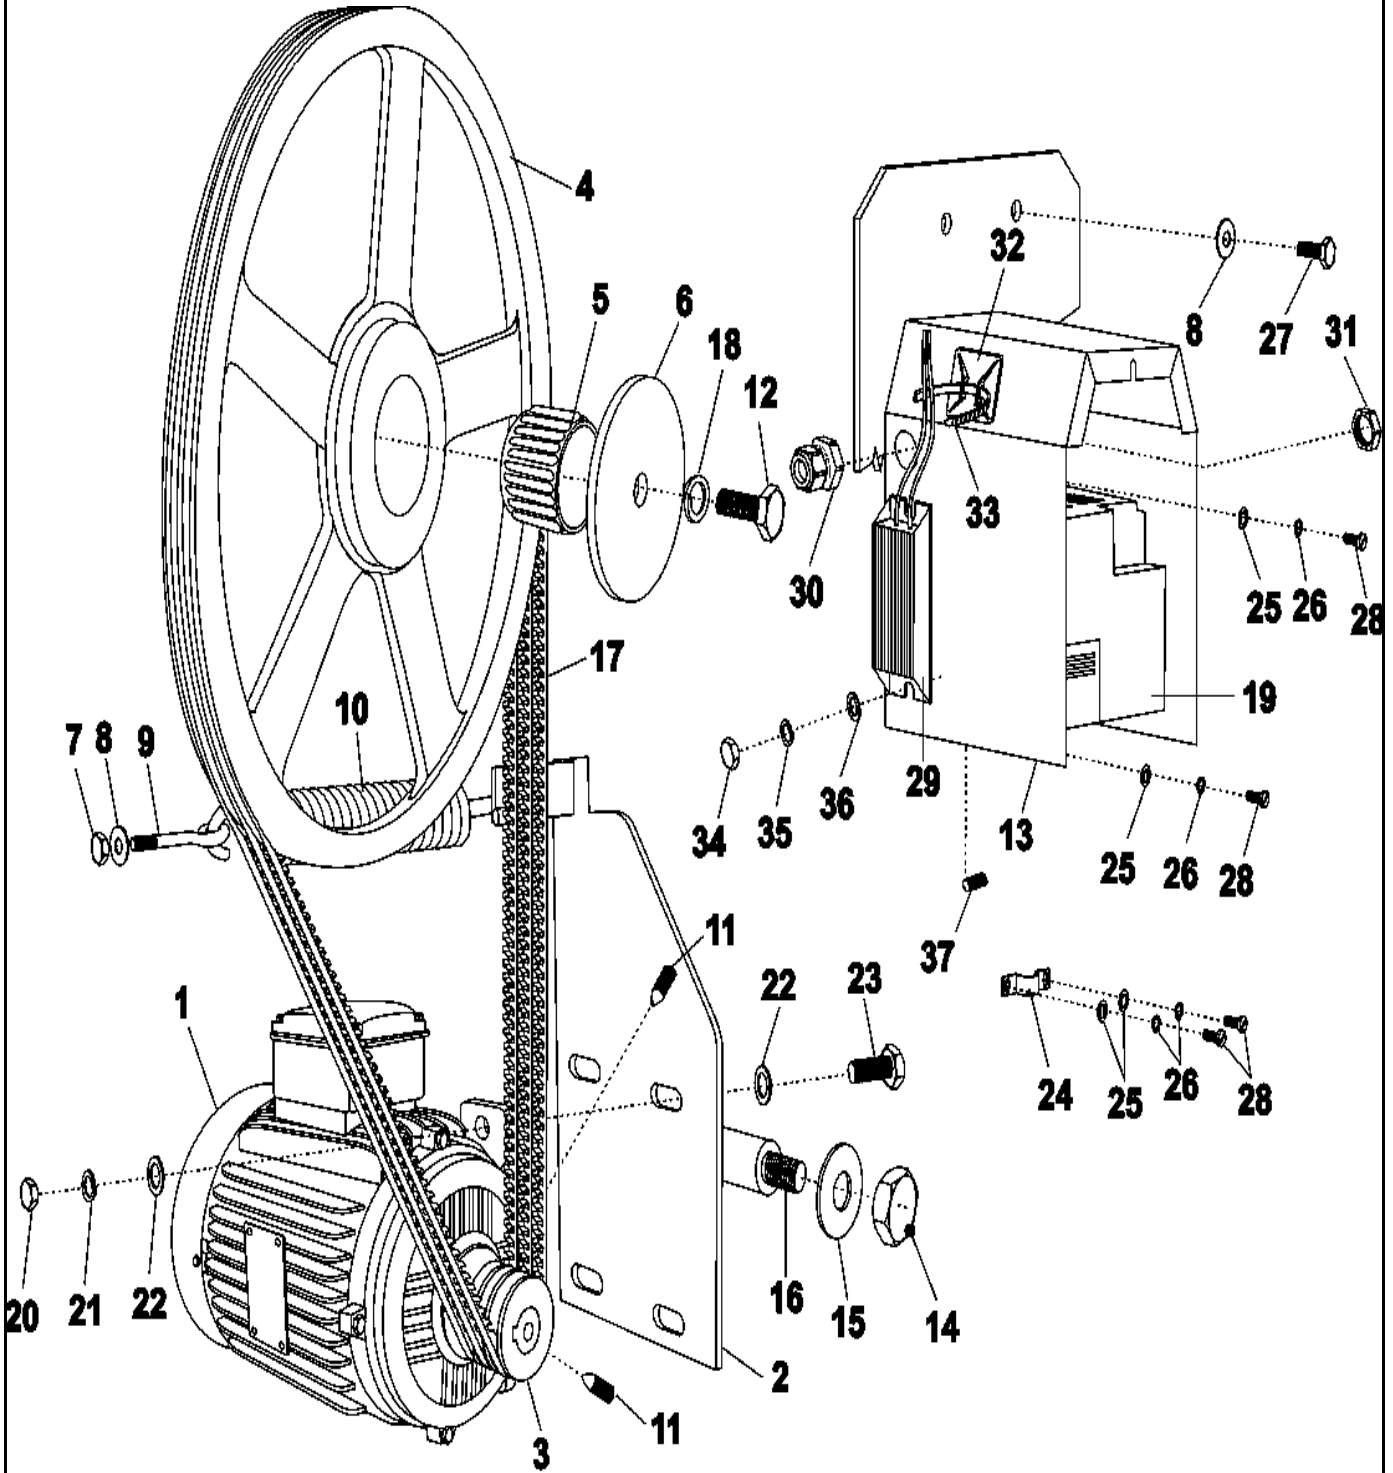

Section: CONTROL PANEL (PN)

Model: MFR80PNCTS

23-Sep-05
521 449A

CW11-95

Section: BASKET & OUTER SHELL ASSEMBLY

Model: MFR80PNCTS

05-May-05
504 657B

CW24-07

Section: MOTOR & BASKET PULLEY

Model: MFR80PNCTS

06-May-05
508 834B

CW23-08

Section: WATER VALVE & REAR PANEL

Model: MFR80PNCTS

20-Apr-05
521 460

CW22-05