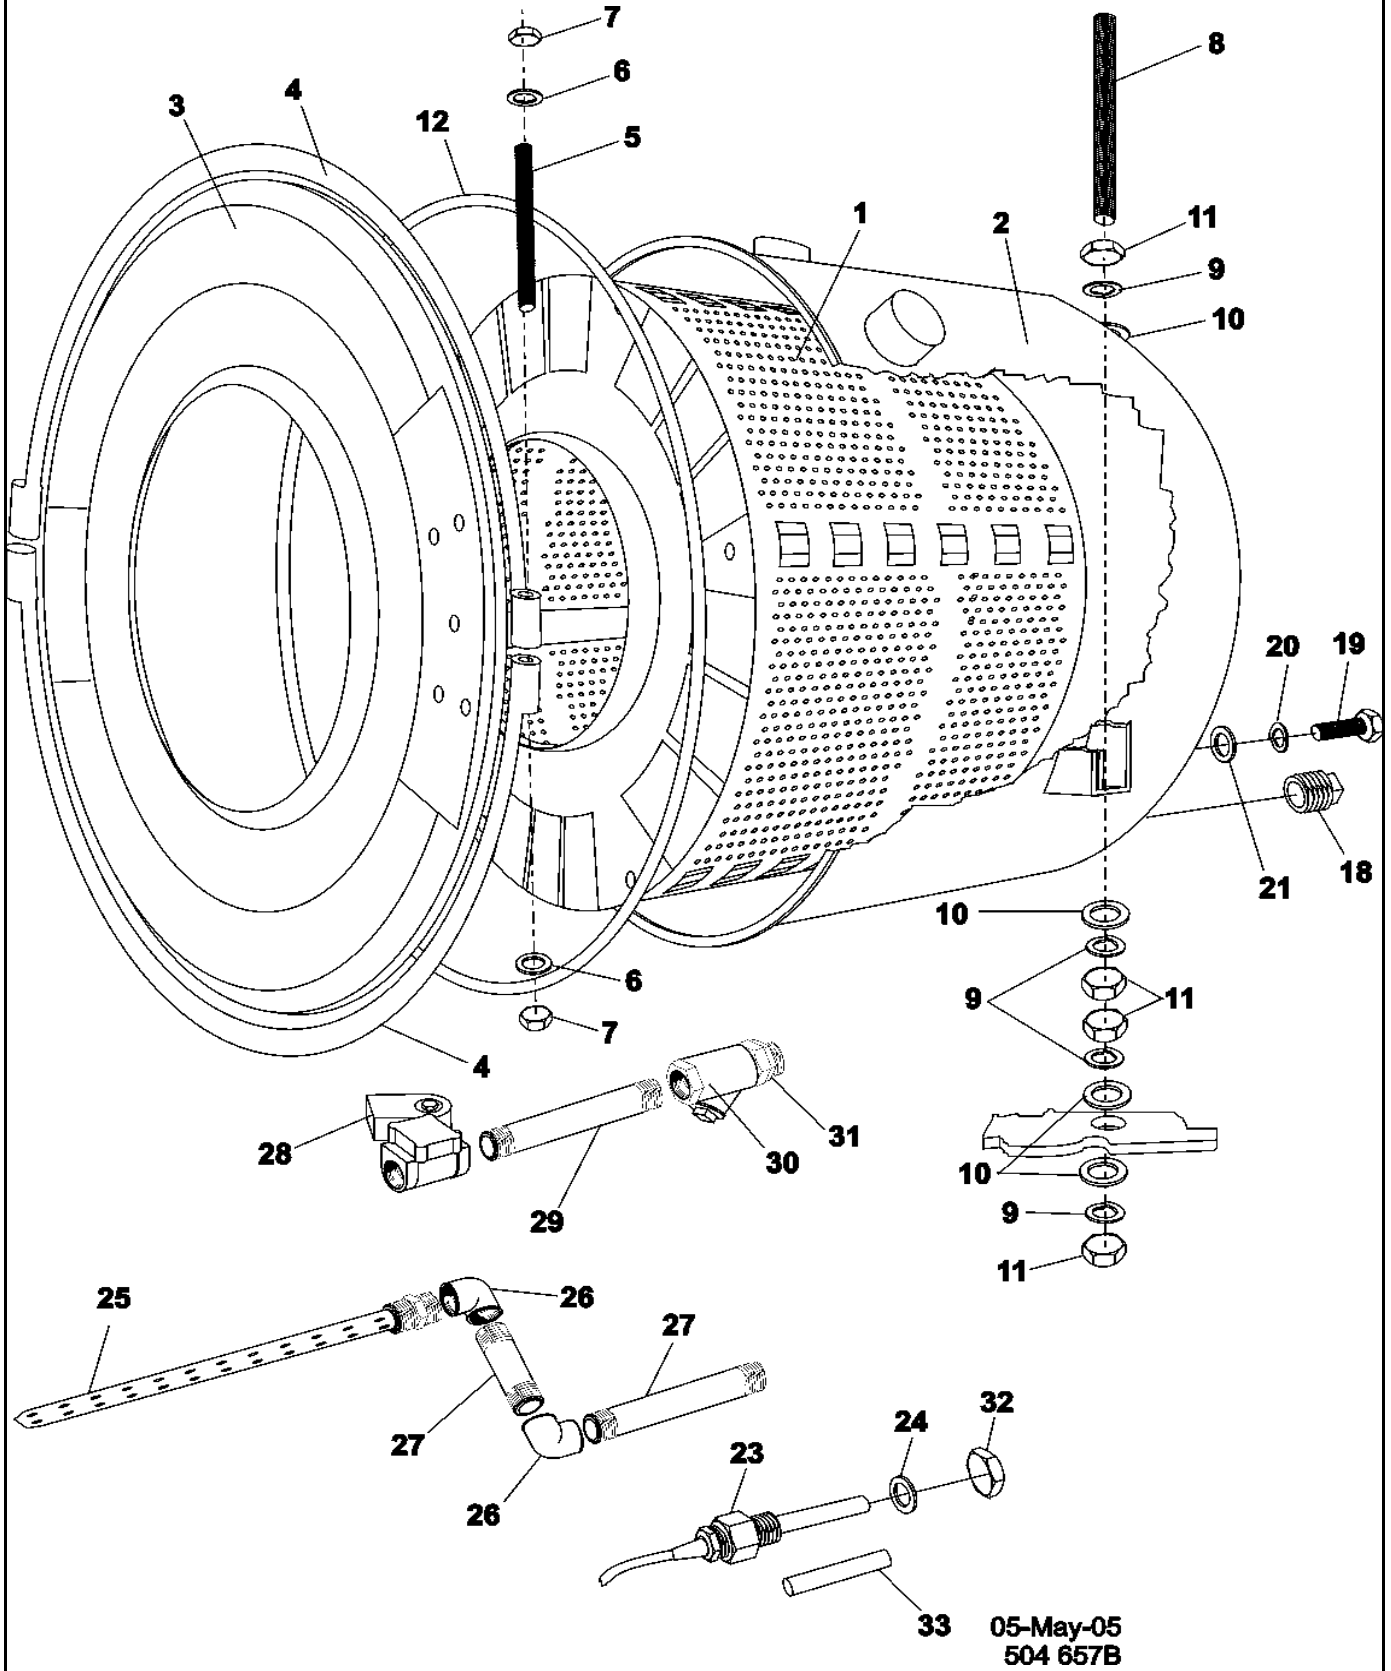

Section: DOOR

Model: MFR80PNCTS

05-May-05
504 658A

CW10-79

Section: SOAP BOX, DRAIN & HOSE ASSEMBLY

Model: MFR80PNCTS

8-Jun-06
504 653A

CW16-32

Section: CONTROL PANEL (PN)

Model: MFR80PNCTS

23-Sep-05
521 449A

CW11-95

Section: BASKET & OUTER SHELL ASSEMBLY

Model: MFR80PNCTS

05-May-05
504 657B

CW24-07

Section: MOTOR & BASKET PULLEY

Model: MFR80PNCTS

06-May-05
508 834B

CW23-08

Section: WATER VALVE & REAR PANEL

Model: MFR80PNCTS

20-Apr-05
521 460

CW22-05