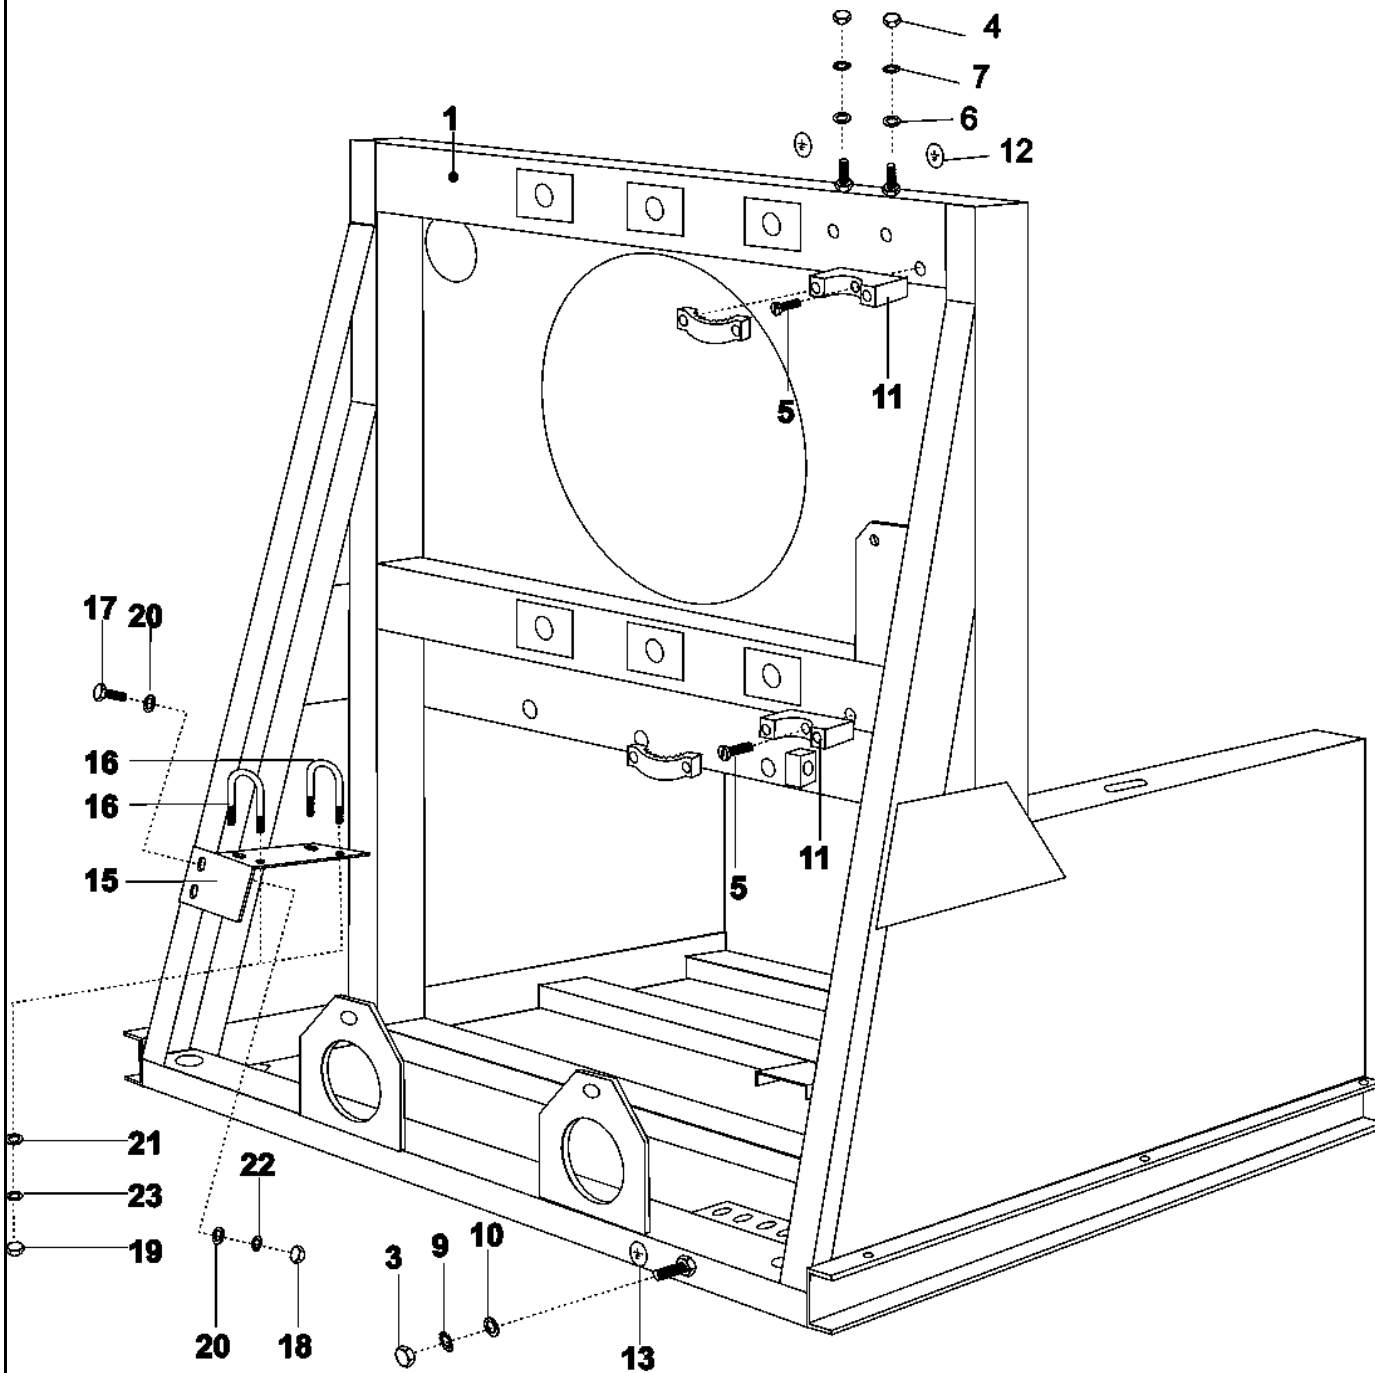

WASHER

Repair Parts List

MODEL NUMBER
MFR80PNCTS

When requesting service or ordering parts, always provide the following information:

- Product Type
- Part Number
- Model Number
- Part Description

MAYTAG®

©2005 Maytag Services

Section: BASE FRAME

Model: MFR80PNCTS

27-Apr-05
504 648C

CW19-48

Section: CABINET (PN)

Model: MFR80PNCTS

19-Jun-05
504 649A

CW12-55

Section: TOP COVER ASSEMBLY

Model: MFR80PNCTS

12-Sep-05
520 787A

CW13-24

Section: DOOR LOCK ASSEMBLY

Model: MFR80PNCTS

21-Feb-05
521 450

CW10-78

Section: TRUNNION

Model: MFR80PNCTS

27-Apr-05
504 659A

CW24-08