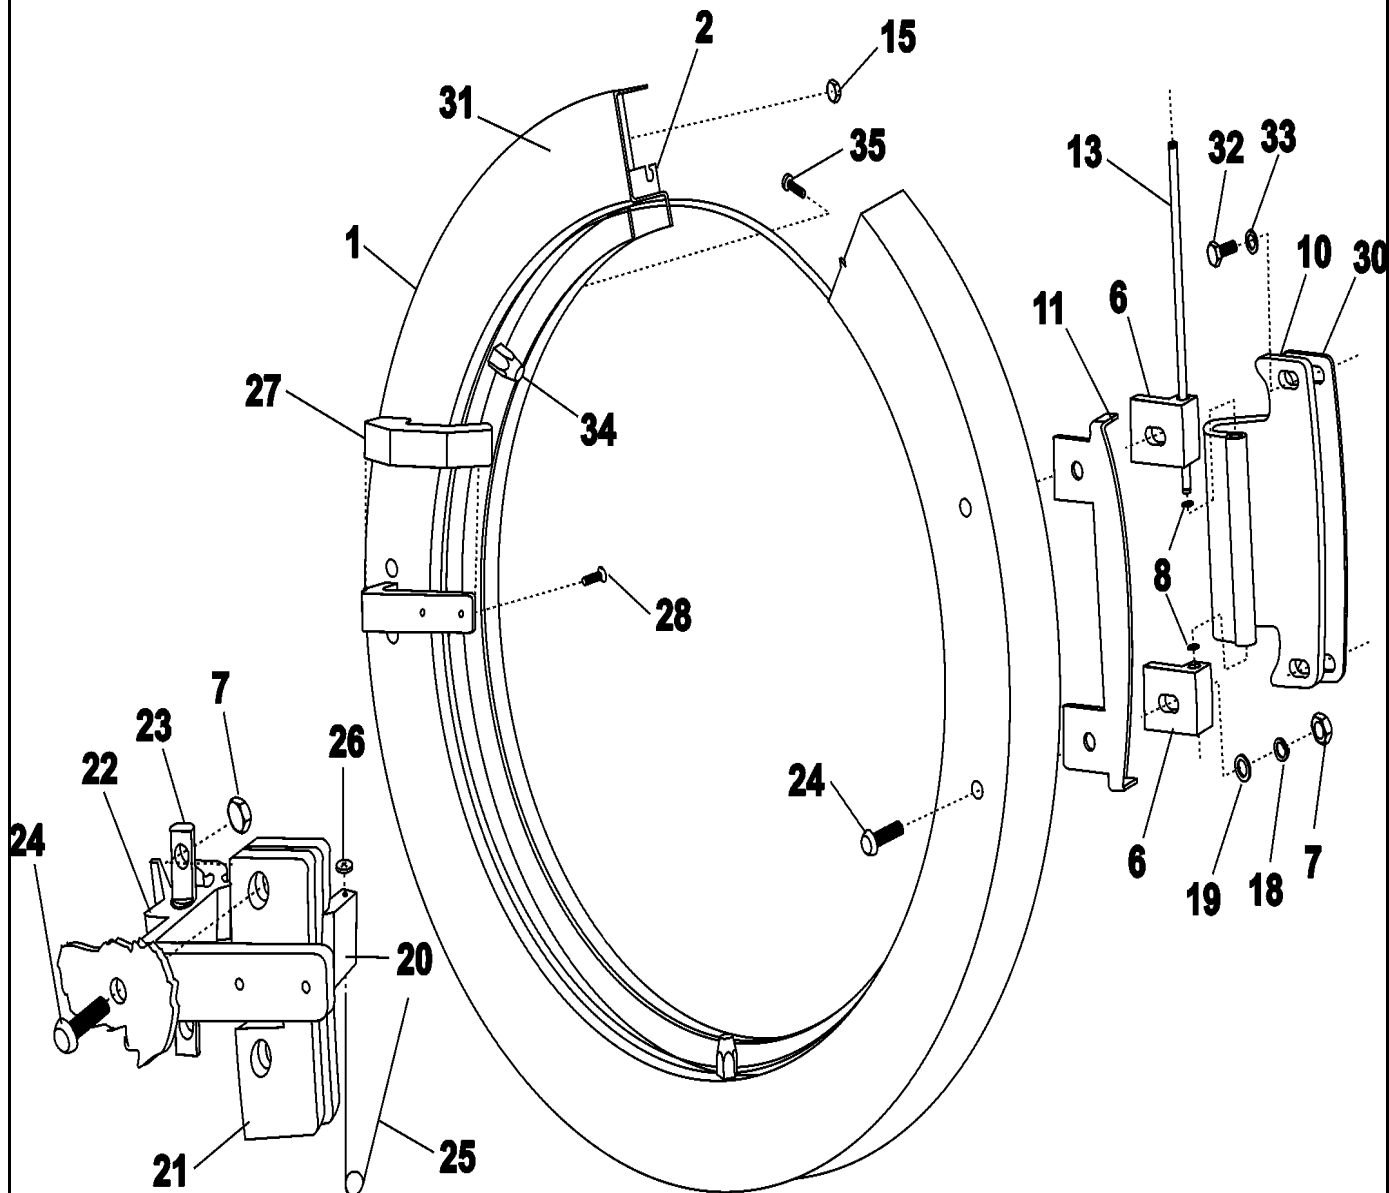

Section: TOP COVER ASSEMBLY

Model: MFR80PNCTS

12-Sep-05
520 787A

CW13-24

Section: DOOR LOCK ASSEMBLY

Model: MFR80PNCTS

21-Feb-05
521 450

CW10-78

Section: DOOR

Model: MFR80PNCTS

05-May-05
504 658A

CW10-79

Section: SOAP BOX, DRAIN & HOSE ASSEMBLY

Model: MFR80PNCTS

8-Jun-06
504 653A

CW16-32

Section: CONTROL PANEL (PN)

Model: MFR80PNCTS

23-Sep-05
521 449A

CW11-95

Section: BASKET & OUTER SHELL ASSEMBLY

Model: MFR80PNCTS

05-May-05
504 657B

CW24-07

Section: TRUNNION

Model: MFR80PNCTS

27-Apr-05
504 659A

CW24-08