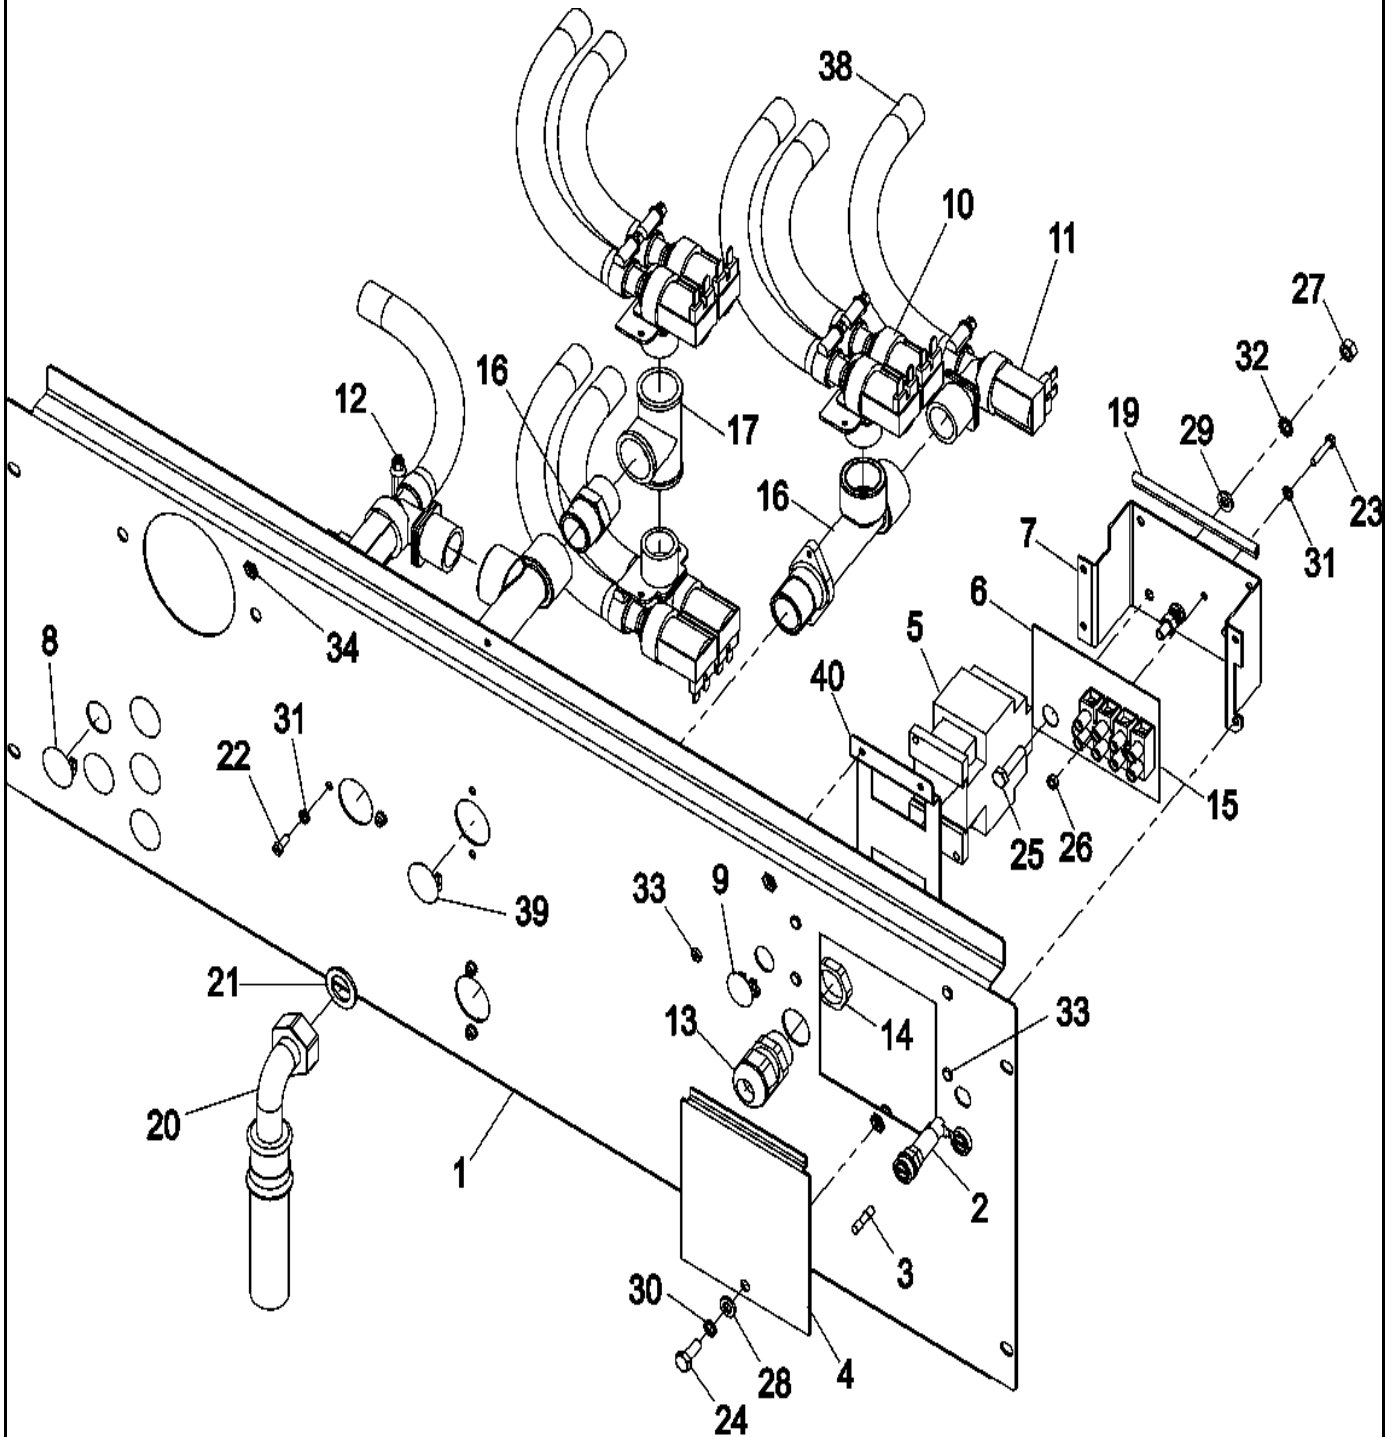

CW16-31

Section: CONTROL PANEL (PN)

Model: MFR60PNCTS

23-Sep-05  
521 449A

CW11-95

**Section: BASKET & OUTER SHELL ASSEMBLY**

**Model: MFR60PNCTS**

**05-May-05  
504657B**

CW24-06

Section: MOTOR & BASKET PULLEY

Model: MFR60PNCTS

05-May-05  
516 544

CW23-07

Section: WATER VALVE & REAR PANEL

Model: MFR60PNCTS

20-Apr-05  
521 460