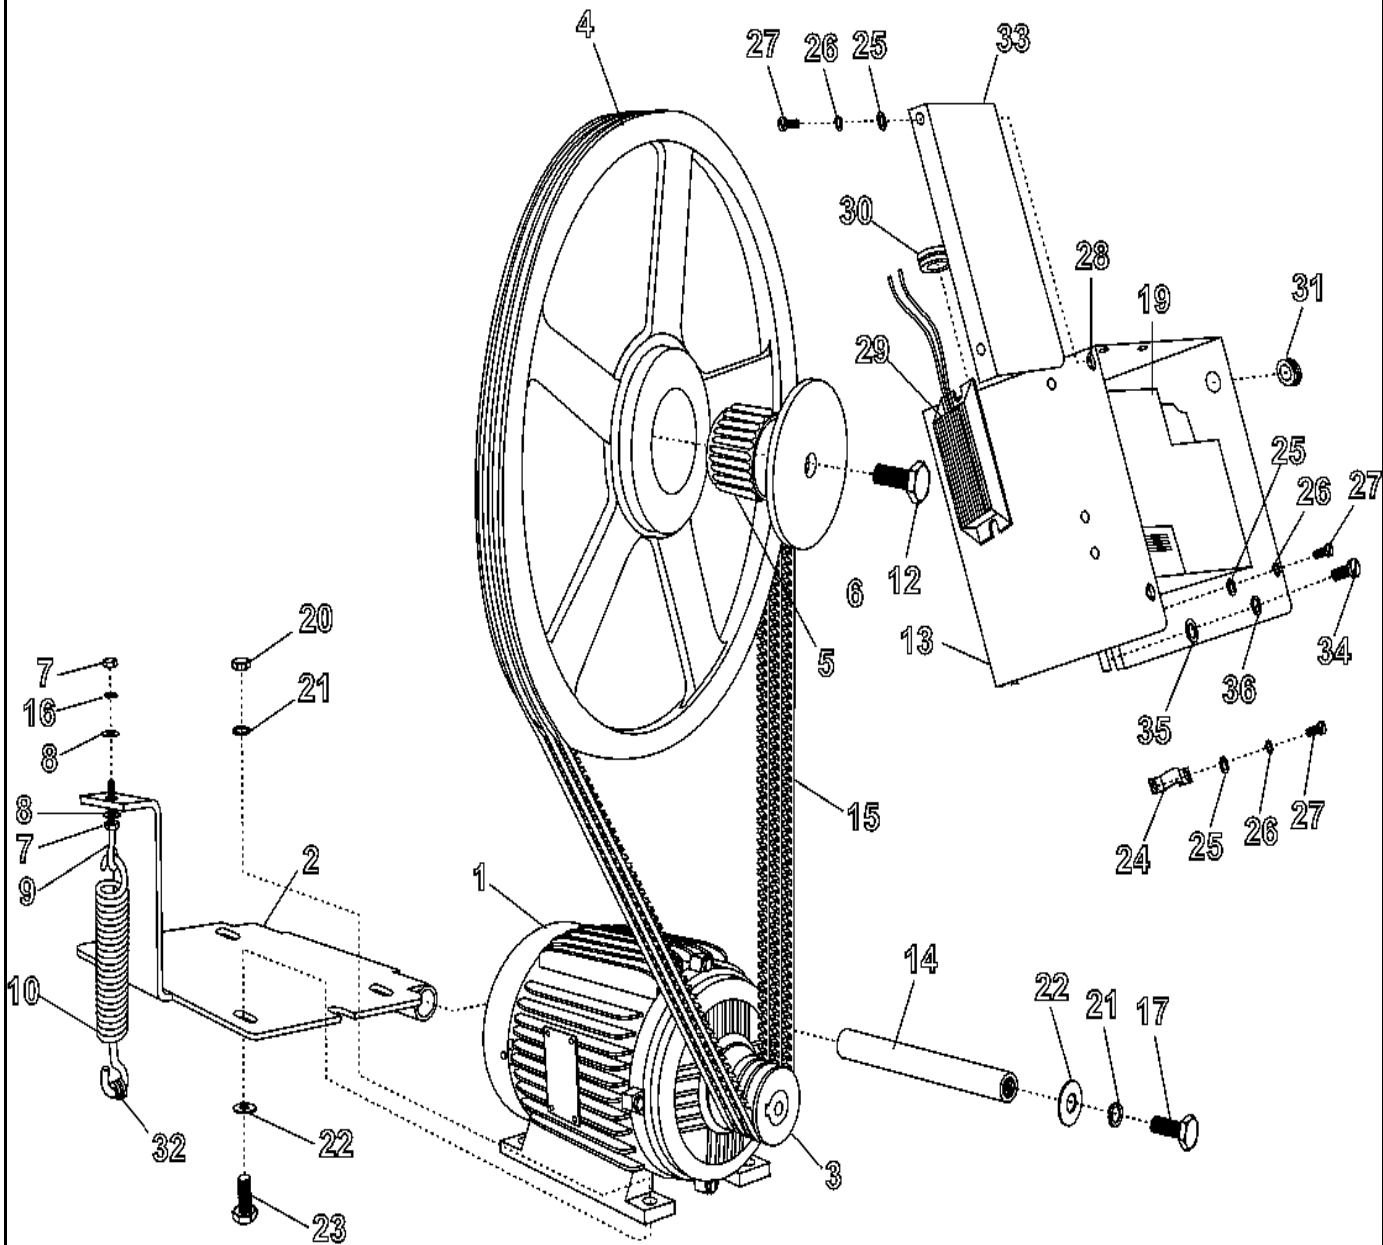

CW16-31

Section: CONTROL PANEL (PN)

Model: MFR60PNCTS

23-Sep-05  
521 449A

CW11-95

**Section: BASKET & OUTER SHELL ASSEMBLY**

**Model: MFR60PNCTS**

**05-May-05  
504657B**

CW24-06

Section: MOTOR & BASKET PULLEY

Model: MFR60PNCTS

05-May-05  
516 544

CW23-07

Section: WATER VALVE & REAR PANEL

Model: MFR60PNCTS

20-Apr-05  
521 460