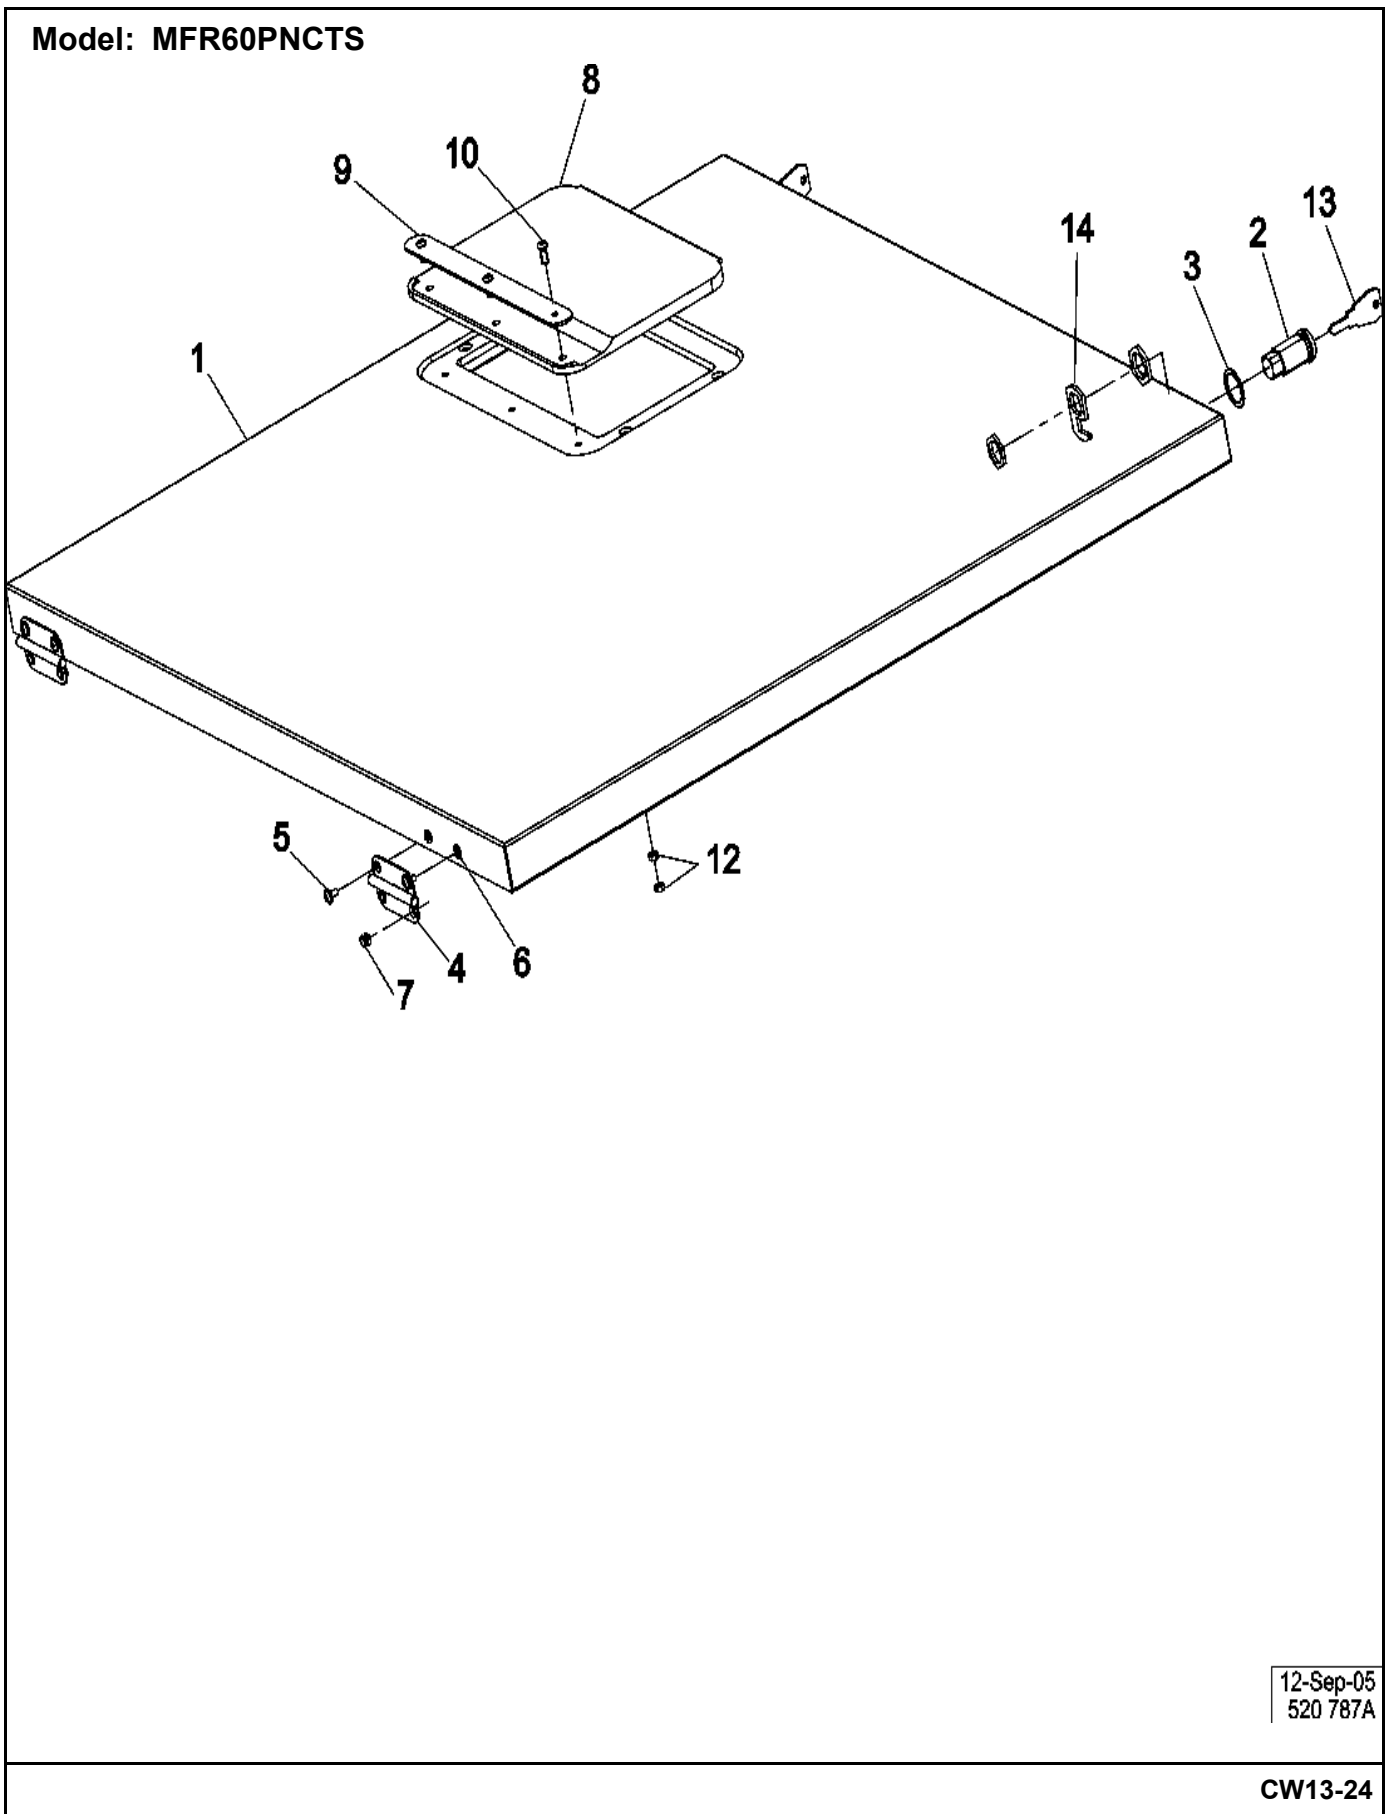

CW12-55

Section: TOP COVER ASSEMBLY

Model: MFR60PNCTS

12-Sep-05  
520 787A

CW13-24

Section: SOAP BOX, DRAIN & HOSE ASSEMBLY

Model: MFR60PNCTS

08-Jun-05  
516 541