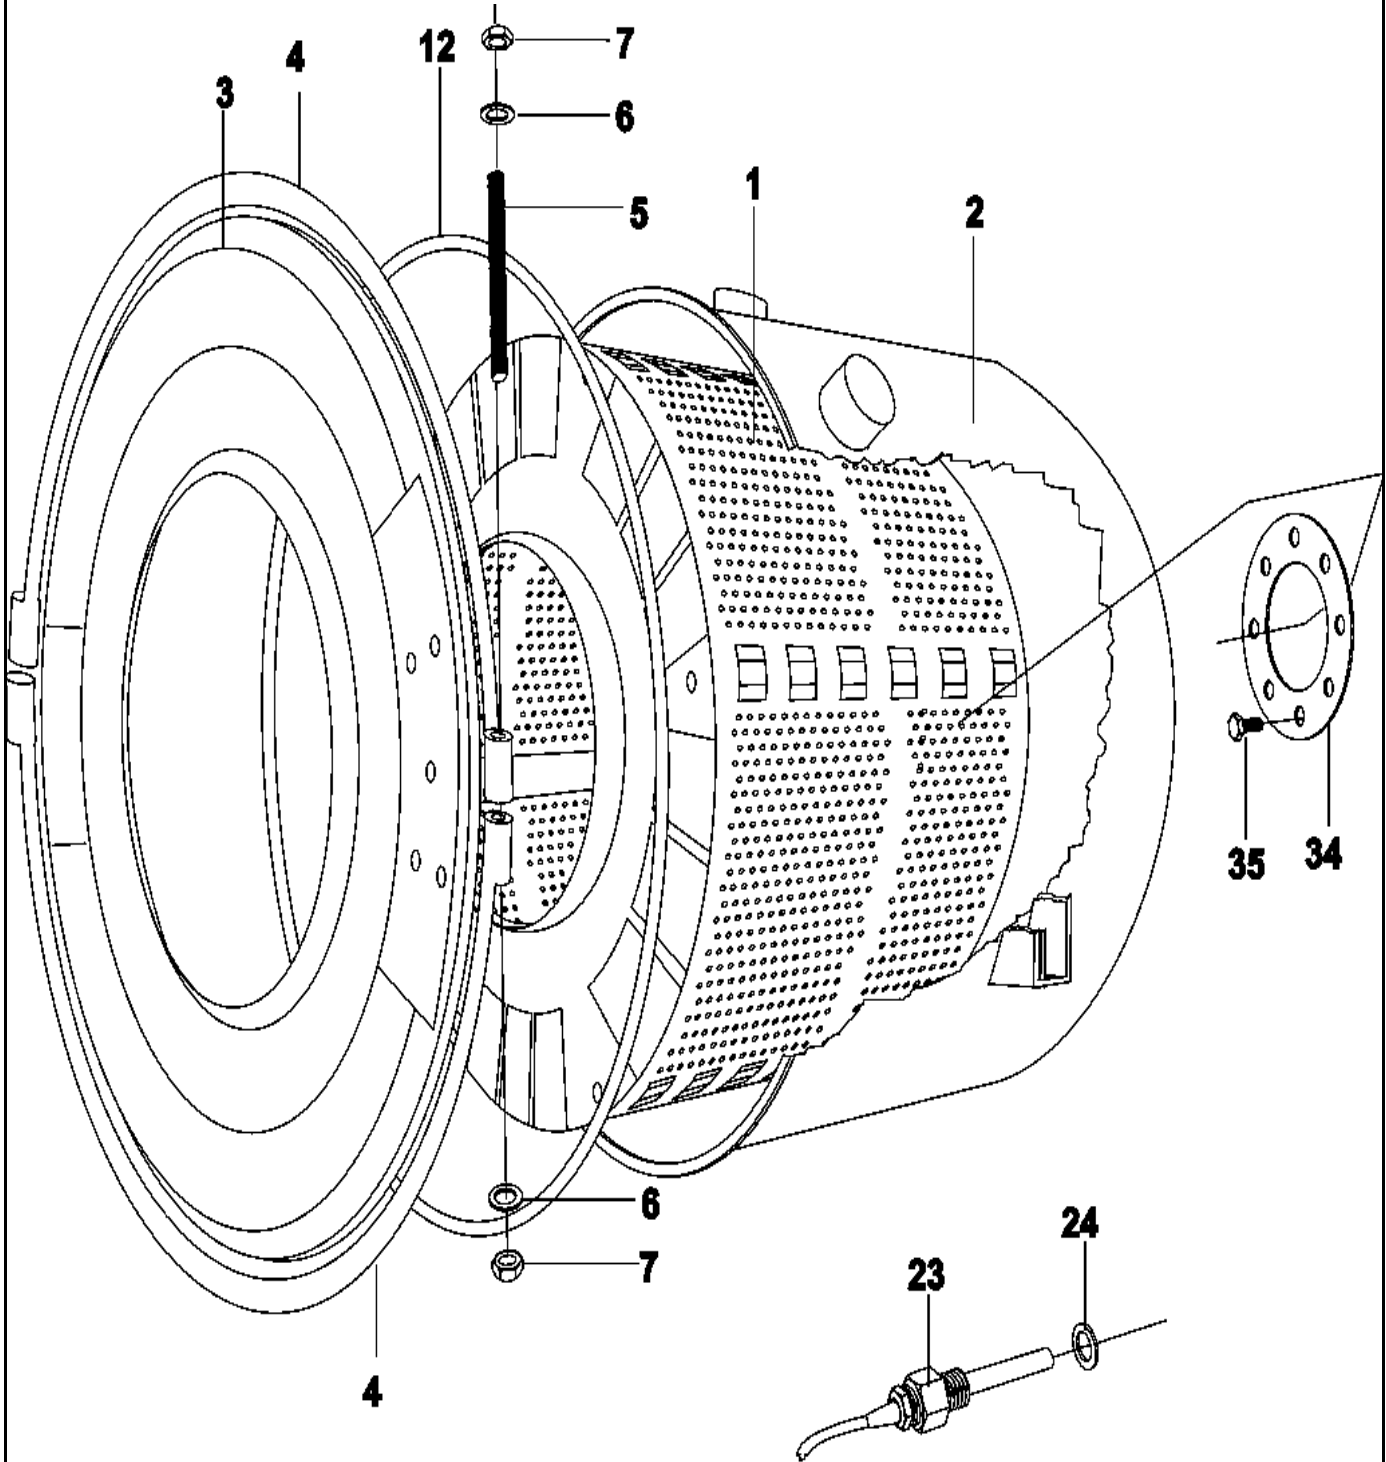

CW16-31

Section: CONTROL PANEL (PN)

Model: MFR60PNCTS

23-Sep-05  
521 449A

CW11-95

**Section: BASKET & OUTER SHELL ASSEMBLY**

**Model: MFR60PNCTS**

**05-May-05  
504657B**

CW24-06

Section: MOTOR & BASKET PULLEY

Model: MFR60PNCTS

05-May-05  
516 544

CW23-07

Section: WATER VALVE & REAR PANEL

Model: MFR60PNCTS

20-Apr-05  
521 460