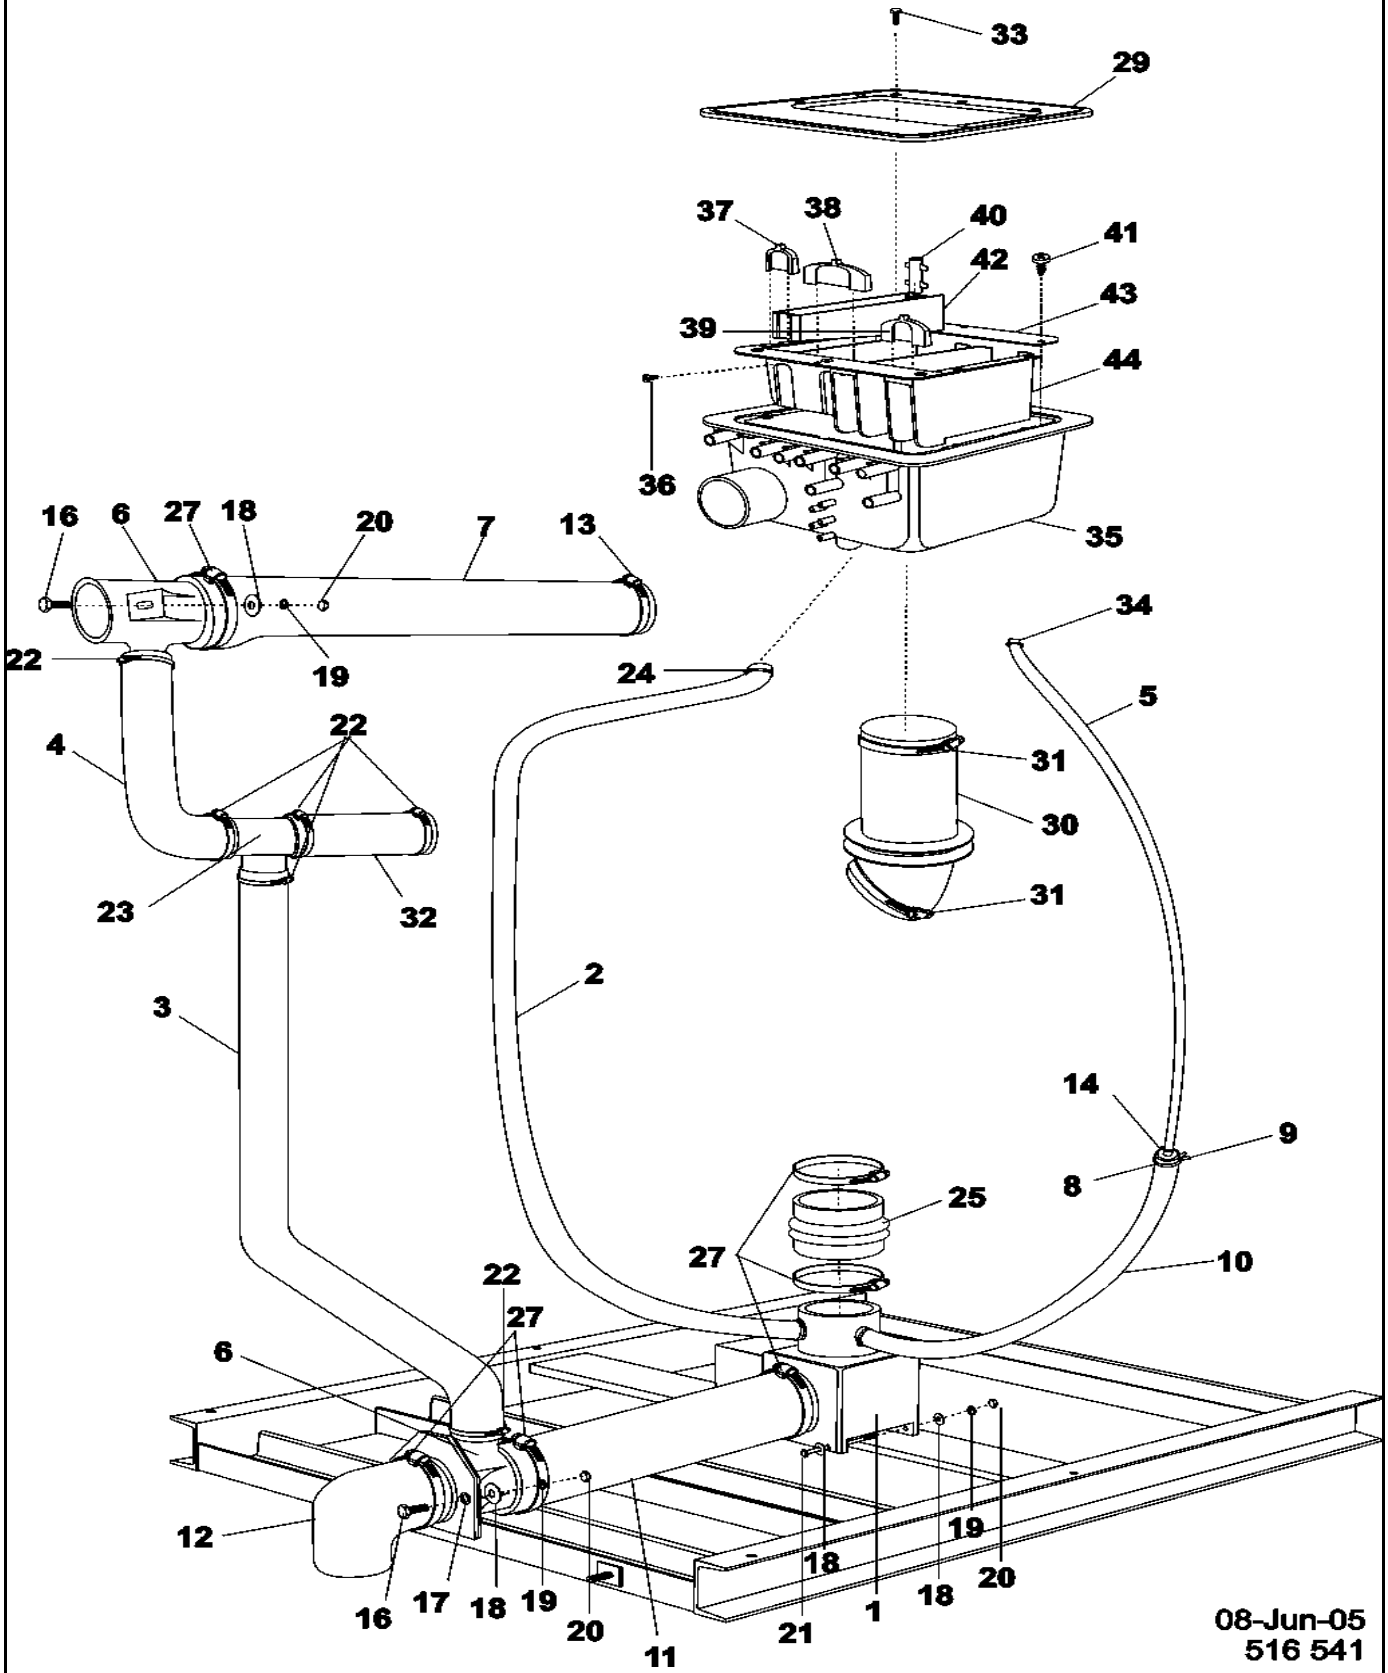

## Repair Parts List

MODEL NUMBER  
MFR60PNCTS

When requesting service or ordering parts, always provide the following information:

- Product Type
- Part Number
- Model Number
- Part Description

**MAYTAG**®

CW12-55

Section: TOP COVER ASSEMBLY

Model: MFR60PNCTS

12-Sep-05  
520 787A

CW13-24

Section: SOAP BOX, DRAIN & HOSE ASSEMBLY

Model: MFR60PNCTS

08-Jun-05  
516 541

CW16-31

Section: CONTROL PANEL (PN)

Model: MFR60PNCTS

23-Sep-05  
521 449A

CW11-95

**Section: BASKET & OUTER SHELL ASSEMBLY**

**Model: MFR60PNCTS**

**05-May-05  
504657B**

CW24-06

Section: MOTOR & BASKET PULLEY

Model: MFR60PNCTS

05-May-05  
516 544

CW23-07

Section: WATER VALVE & REAR PANEL

Model: MFR60PNCTS

20-Apr-05  
521 460