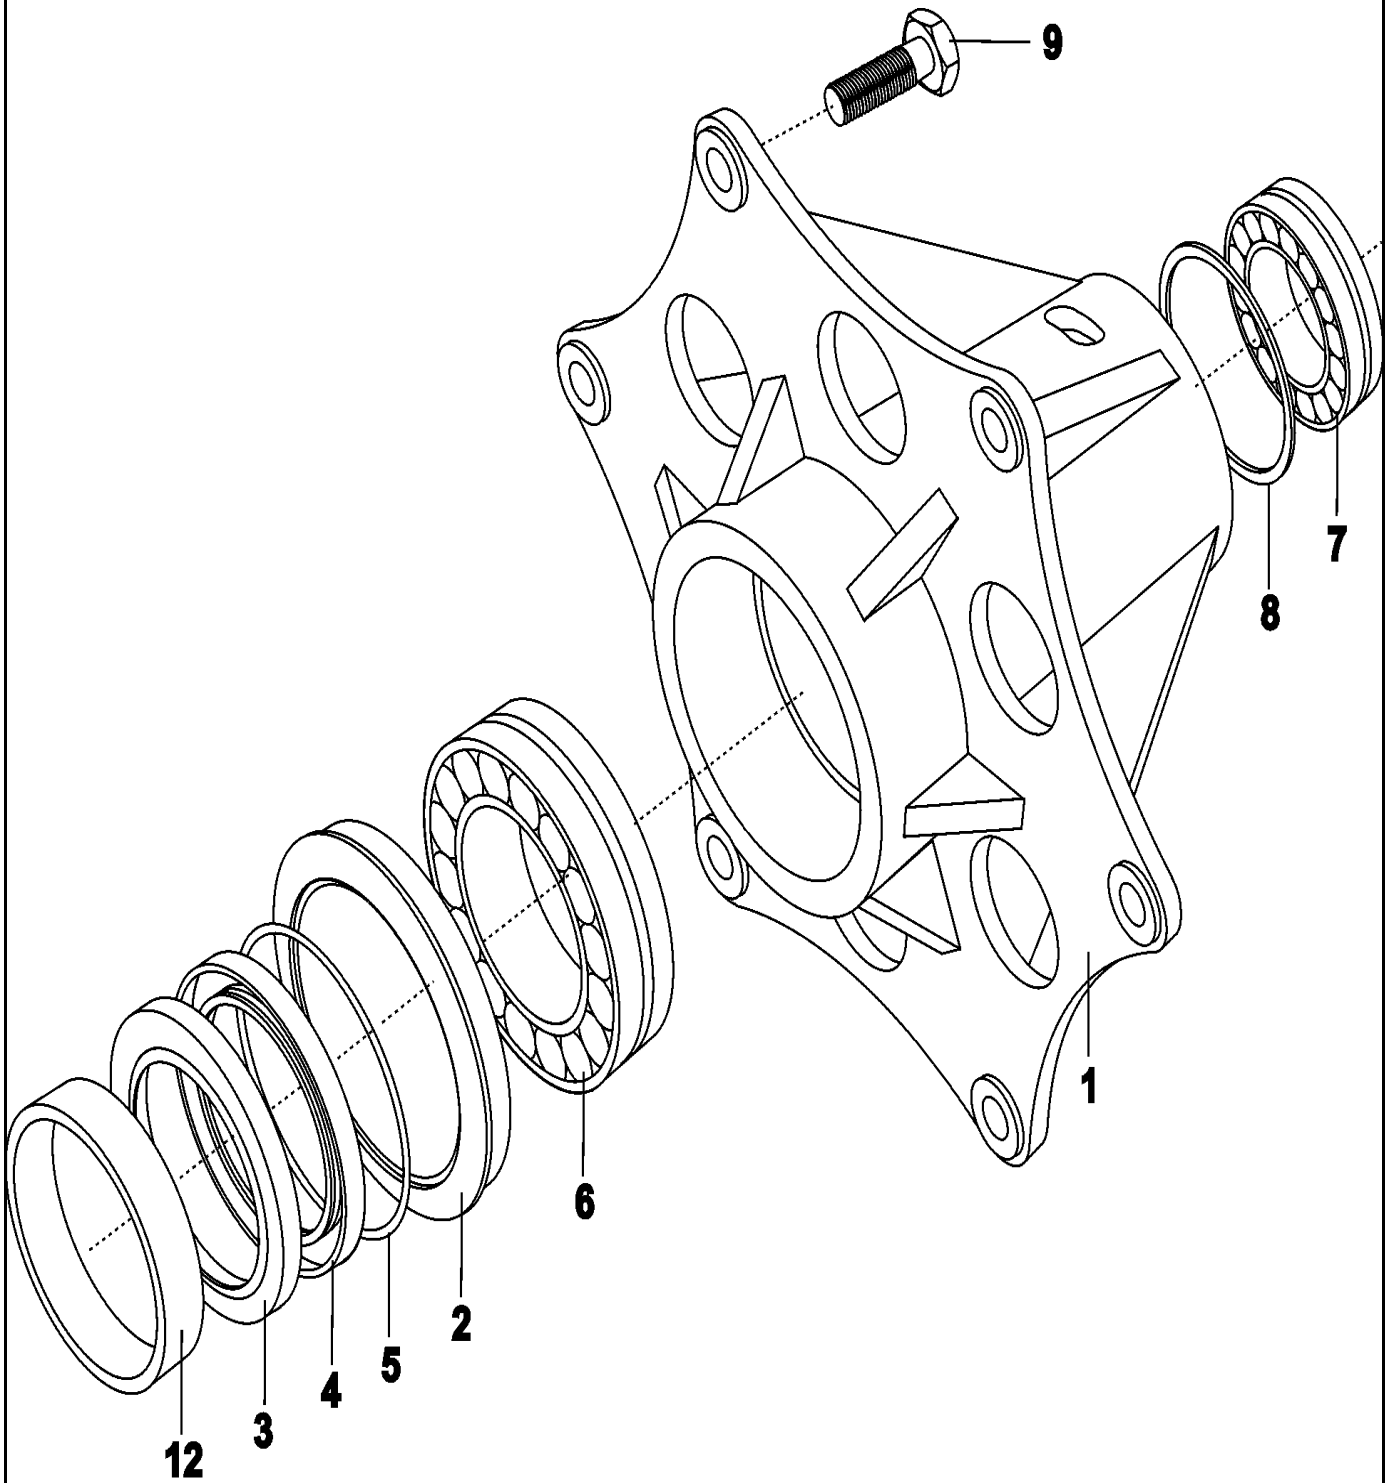

Section: TRUNNION

Model: MFR60PNCTS

22-May-05
516 543

CW24-05