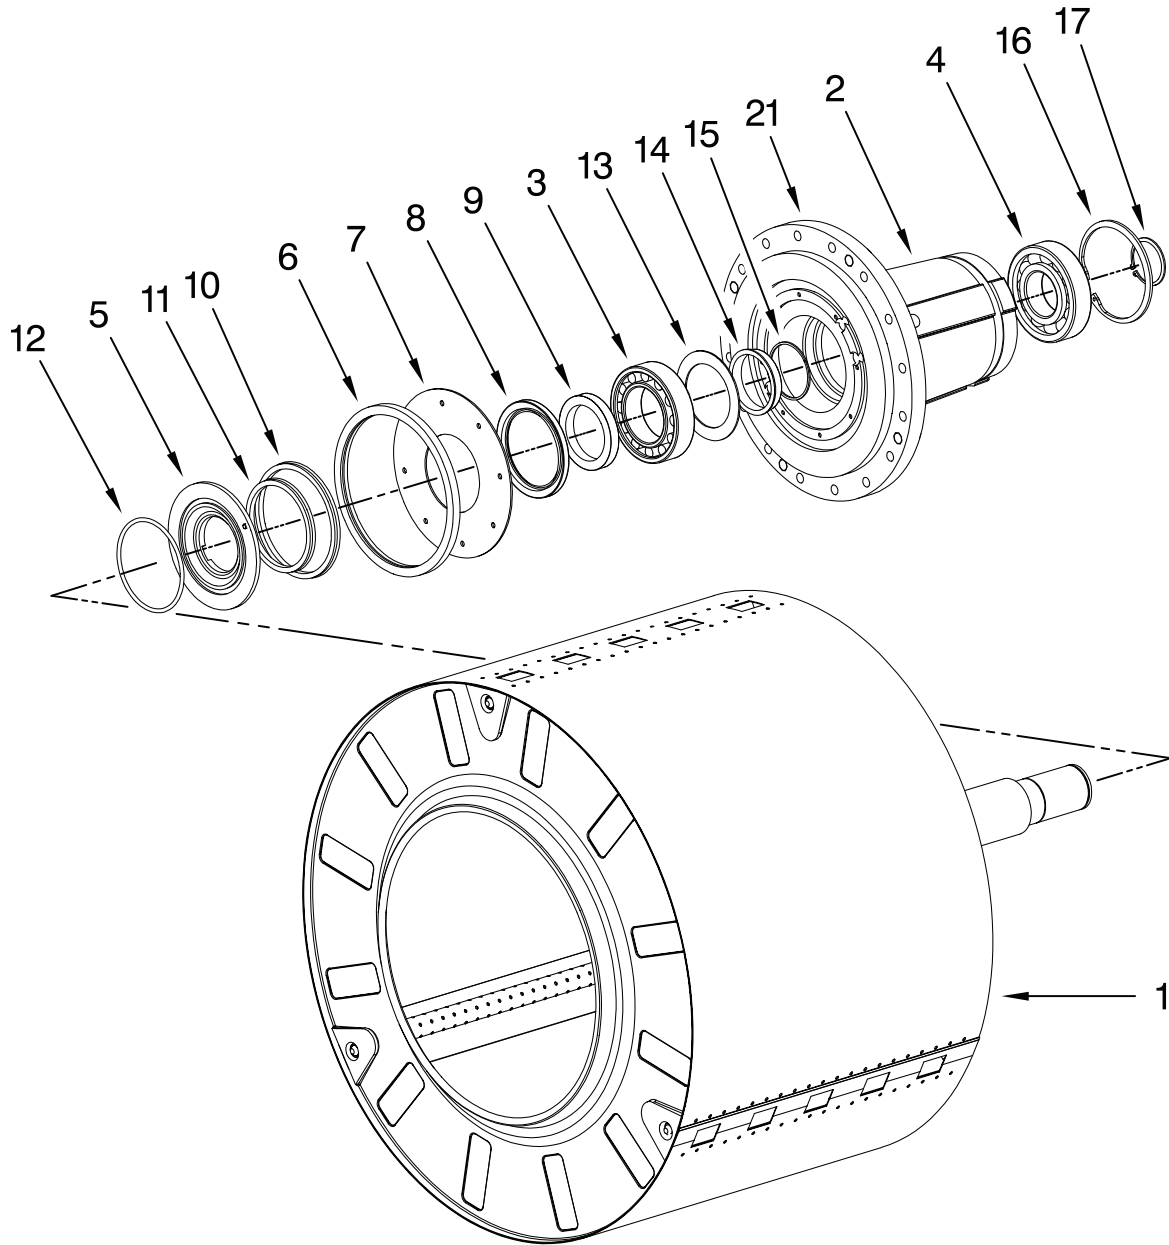

DRUM PARTS

For Model: MFS55PNAVS

(Stainless)

FOR ORDERING INFORMATION REFER TO PARTS PRICE LIST