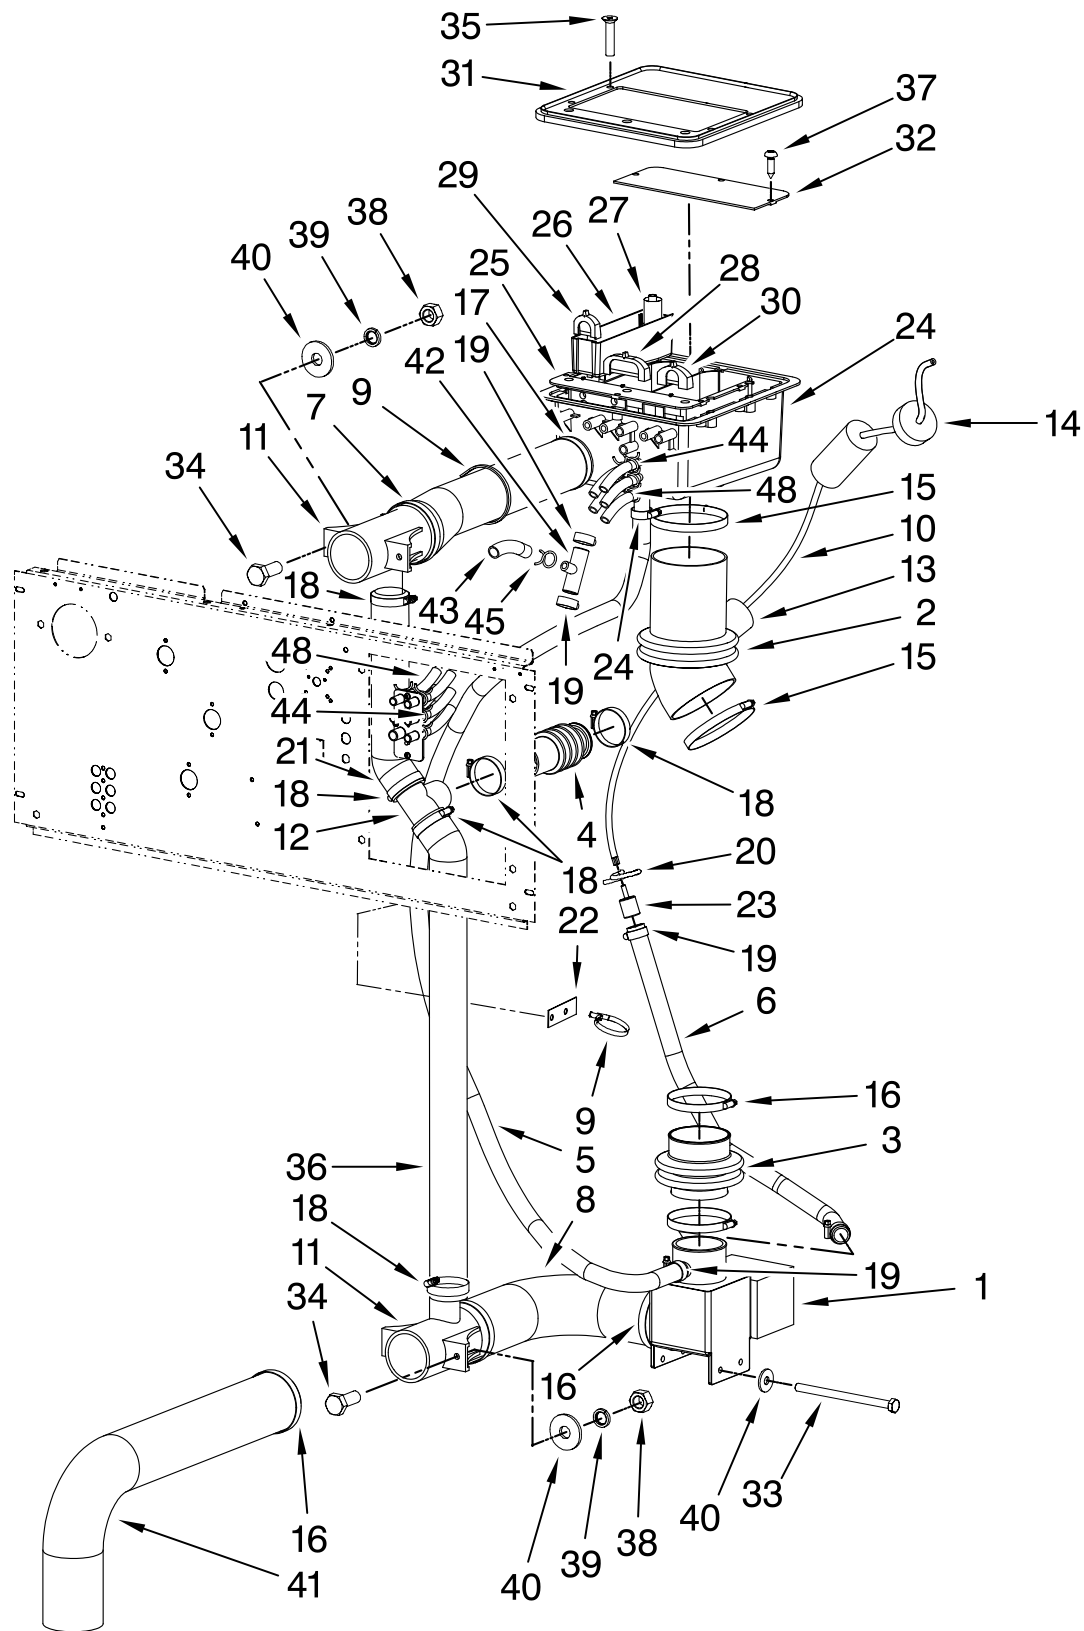

SOAP HOPPER AND WATER SYSTEM PARTS

For Model: MFS55PNAVS

(Stainless)

FOR ORDERING INFORMATION REFER TO PARTS PRICE LIST