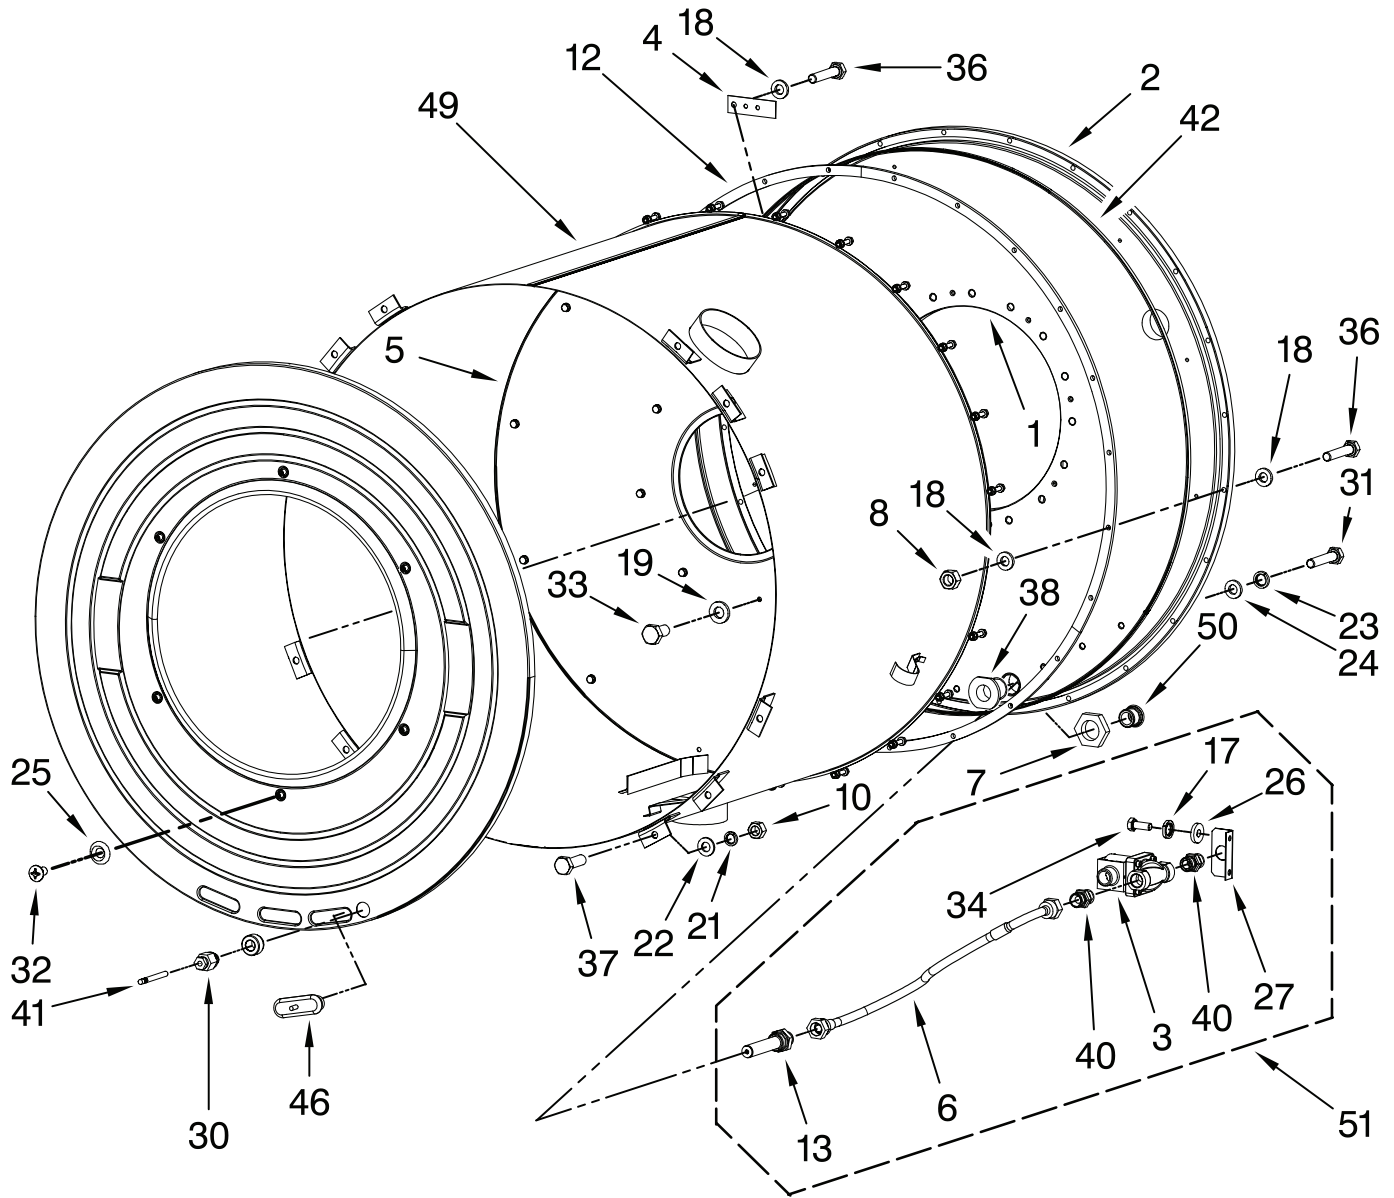

# TUB PARTS

For Model: MFS55PNAVS  
(Stainless)

FOR ORDERING INFORMATION REFER TO PARTS PRICE LIST