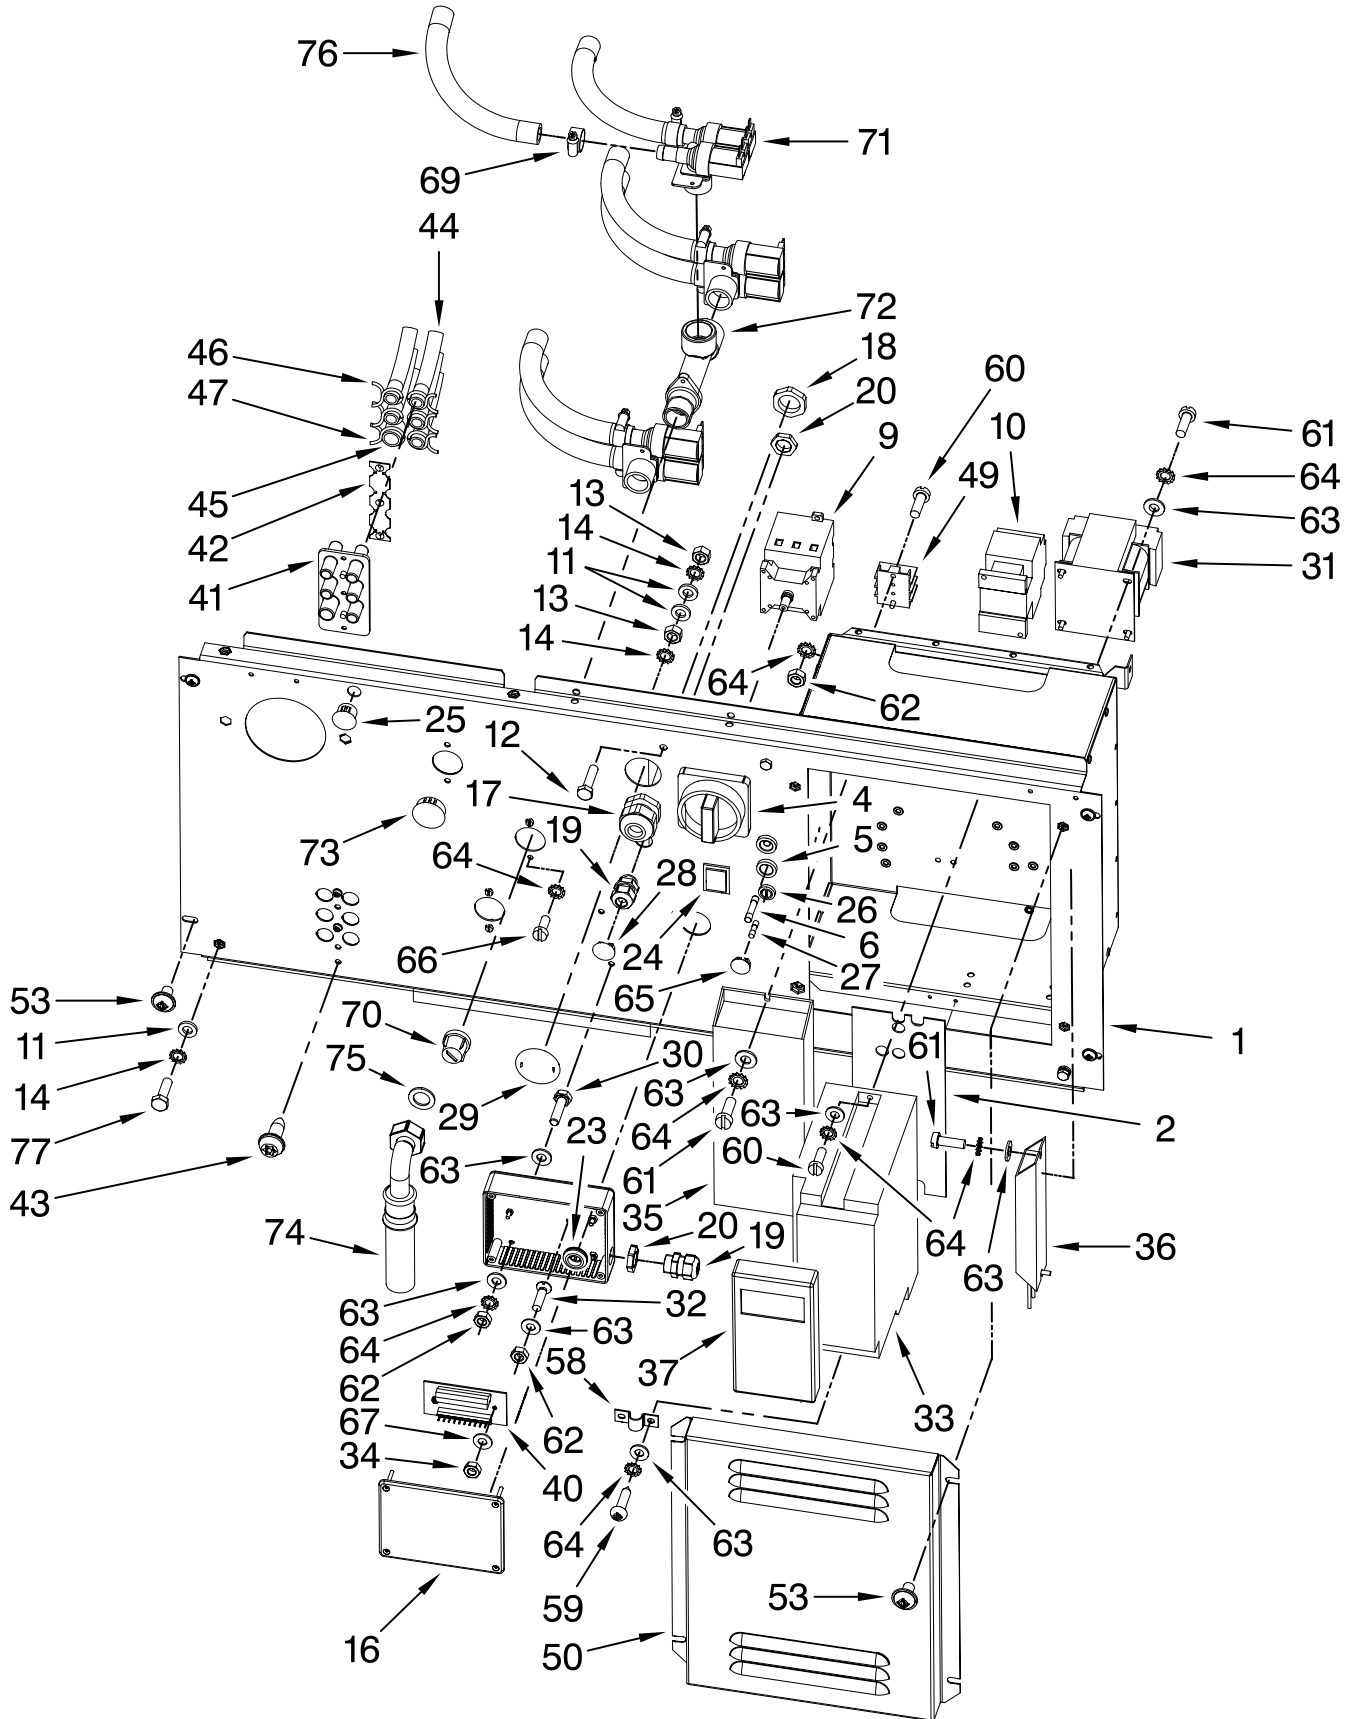

REAR PANEL PARTS

For Model: MFS55PNAVS

(Stainless)

FOR ORDERING INFORMATION REFER TO PARTS PRICE LIST