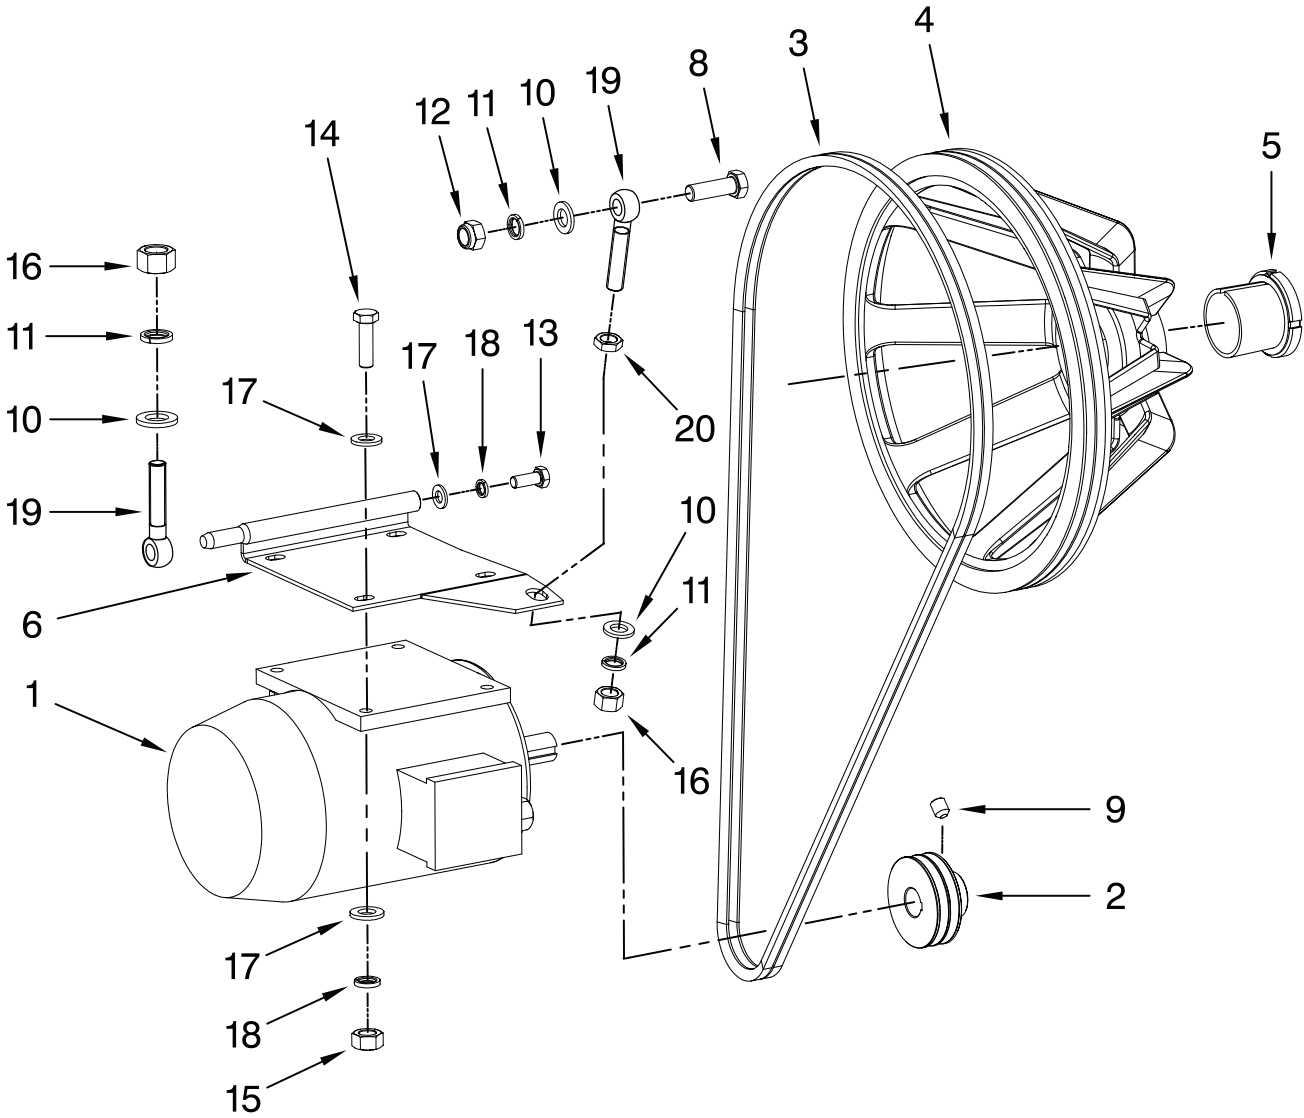

DRIVE PARTS

For Model: MFS55PNAVS

(Stainless)

FOR ORDERING INFORMATION REFER TO PARTS PRICE LIST