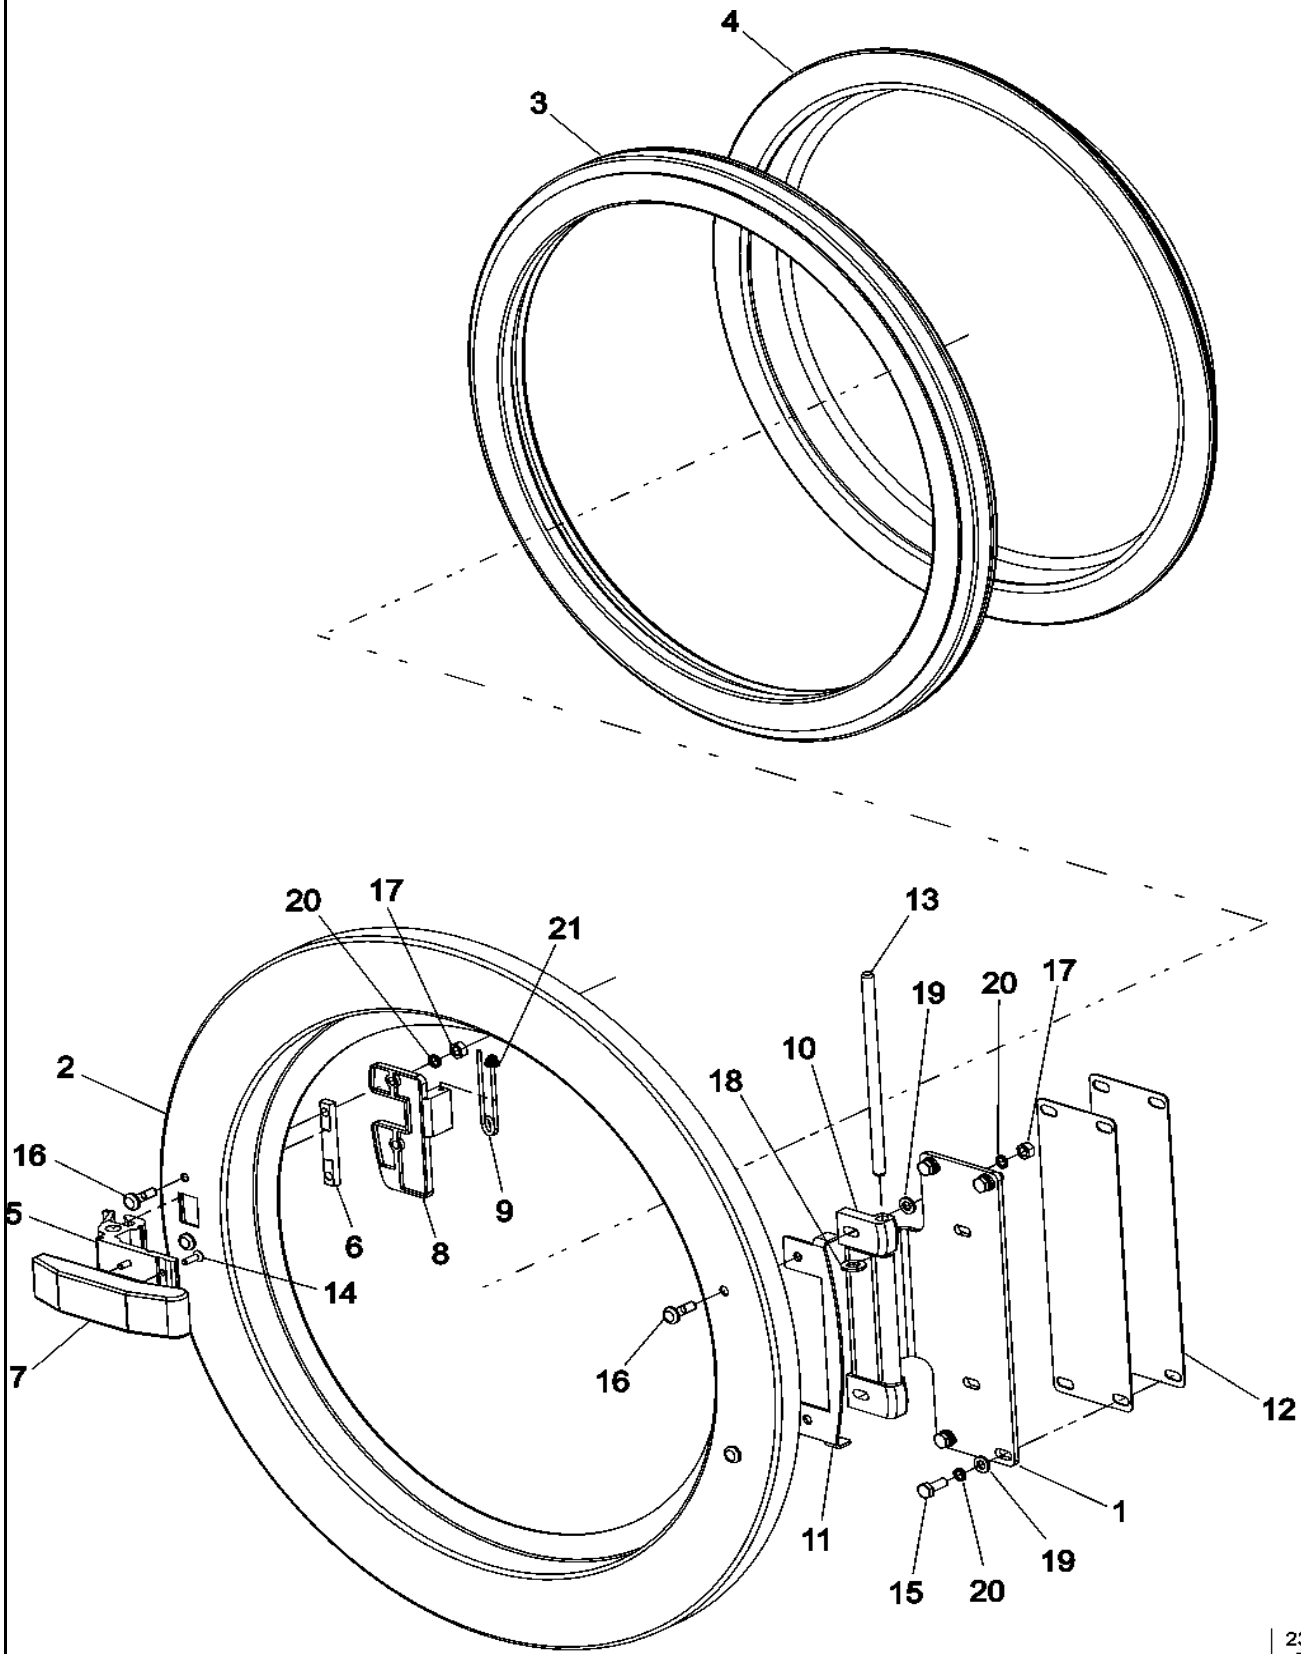

Section: BASE FRAME

Model: MFR30PNCTS

21-Nov-05
520 780A

CW19-45

Section: TOP COVER ASSEMBLY

Model: MFR30PNCTS

12-Sep-05
520 787A

CW13-24

Section: DOOR LOCK ASSEMBLY

Model: MFR30PNCTS

21-Feb-05
521 450

CW10-78

Section: DOOR

Model: MFR30PNCTS

23-Sep-05
519 389A

CW10-77

Section: SOAP BOX, DRAIN & HOSE ASSEMBLY

Model: MFR30PNCTS

24-Feb-05
520 788

CW16-30

Section: CONTROL PANEL (PN)

Model: MFR30PNCTS

23-Sep-05
521 449A

CW11-95

Section: BASKET & OUTER SHELL ASSEMBLY

Model: MFR30PNCTS

22-Feb-05
520 781

CW24-03

Section: MOTOR & BASKET PULLEY

Model: MFR30PNCTS

23-Feb-05
520 783

CW23-05