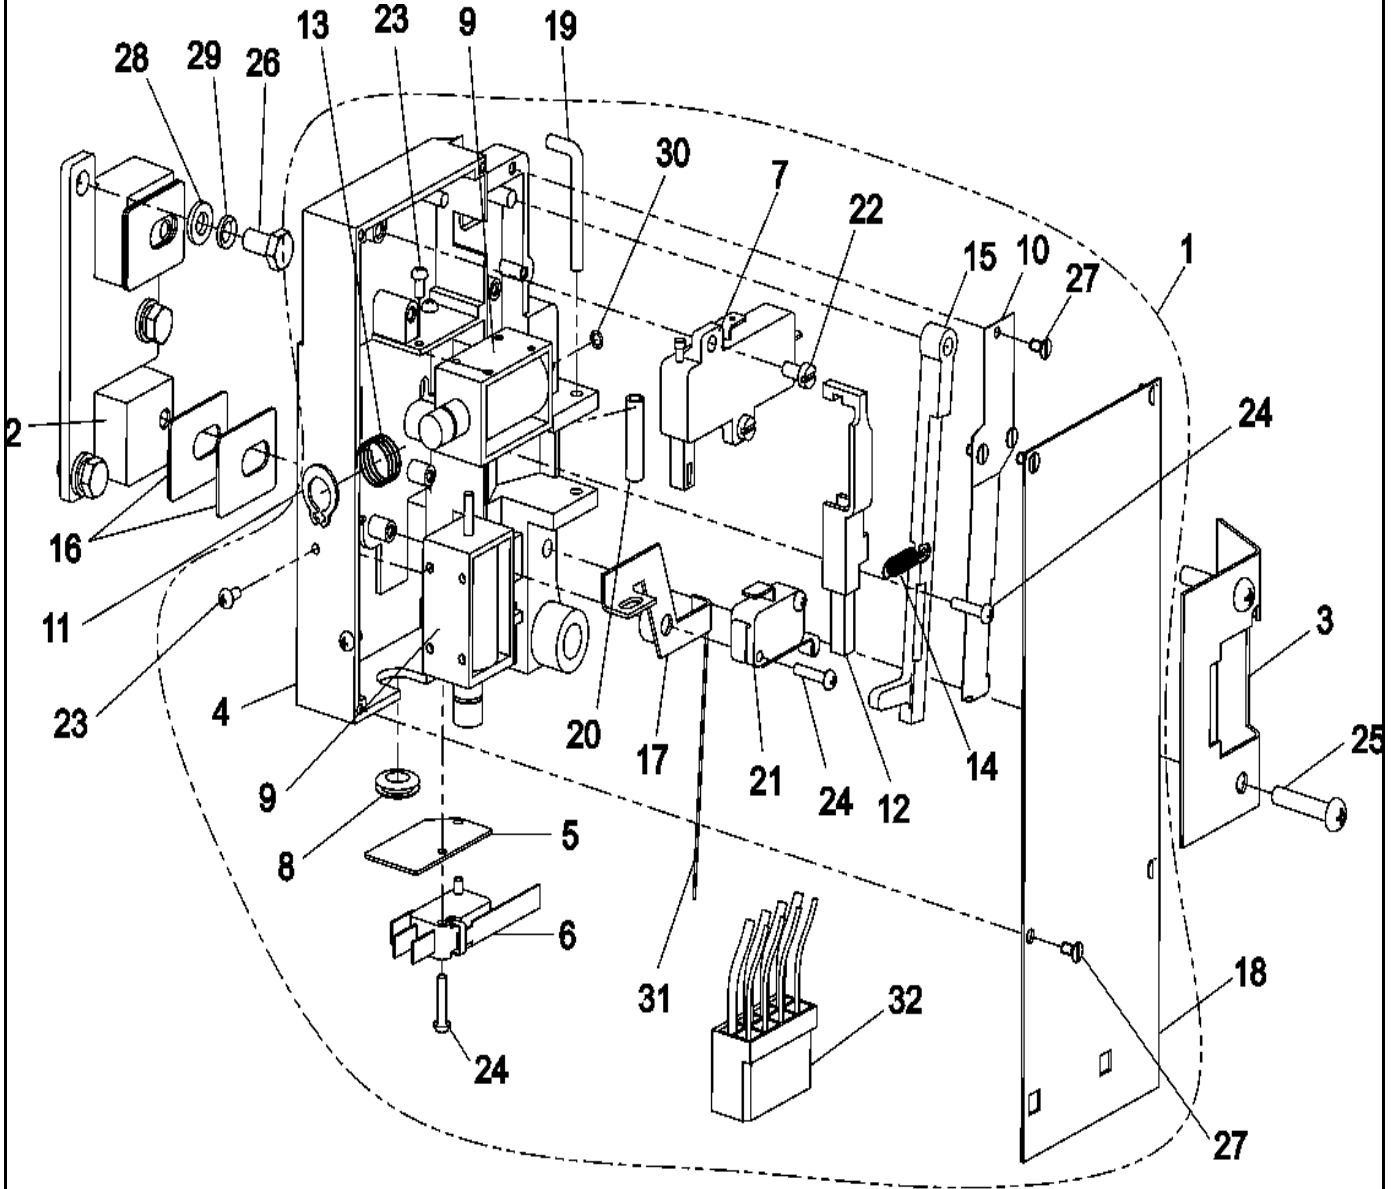

Section: BASE FRAME

Model: MFR30PNCTS

21-Nov-05
520 780A

CW19-45

Section: TOP COVER ASSEMBLY

Model: MFR30PNCTS

12-Sep-05
520 787A

CW13-24

Section: DOOR LOCK ASSEMBLY

Model: MFR30PNCTS

21-Feb-05
521 450

CW10-78

Section: DOOR

Model: MFR30PNCTS

23-Sep-05
519 389A

CW10-77

Section: SOAP BOX, DRAIN & HOSE ASSEMBLY

Model: MFR30PNCTS

24-Feb-05
520 788

CW16-30

Section: CONTROL PANEL (PN)

Model: MFR30PNCTS

23-Sep-05
521 449A

CW11-95

Section: BASKET & OUTER SHELL ASSEMBLY

Model: MFR30PNCTS

22-Feb-05
520 781

CW24-03

Section: MOTOR & BASKET PULLEY

Model: MFR30PNCTS

23-Feb-05
520 783

CW23-05