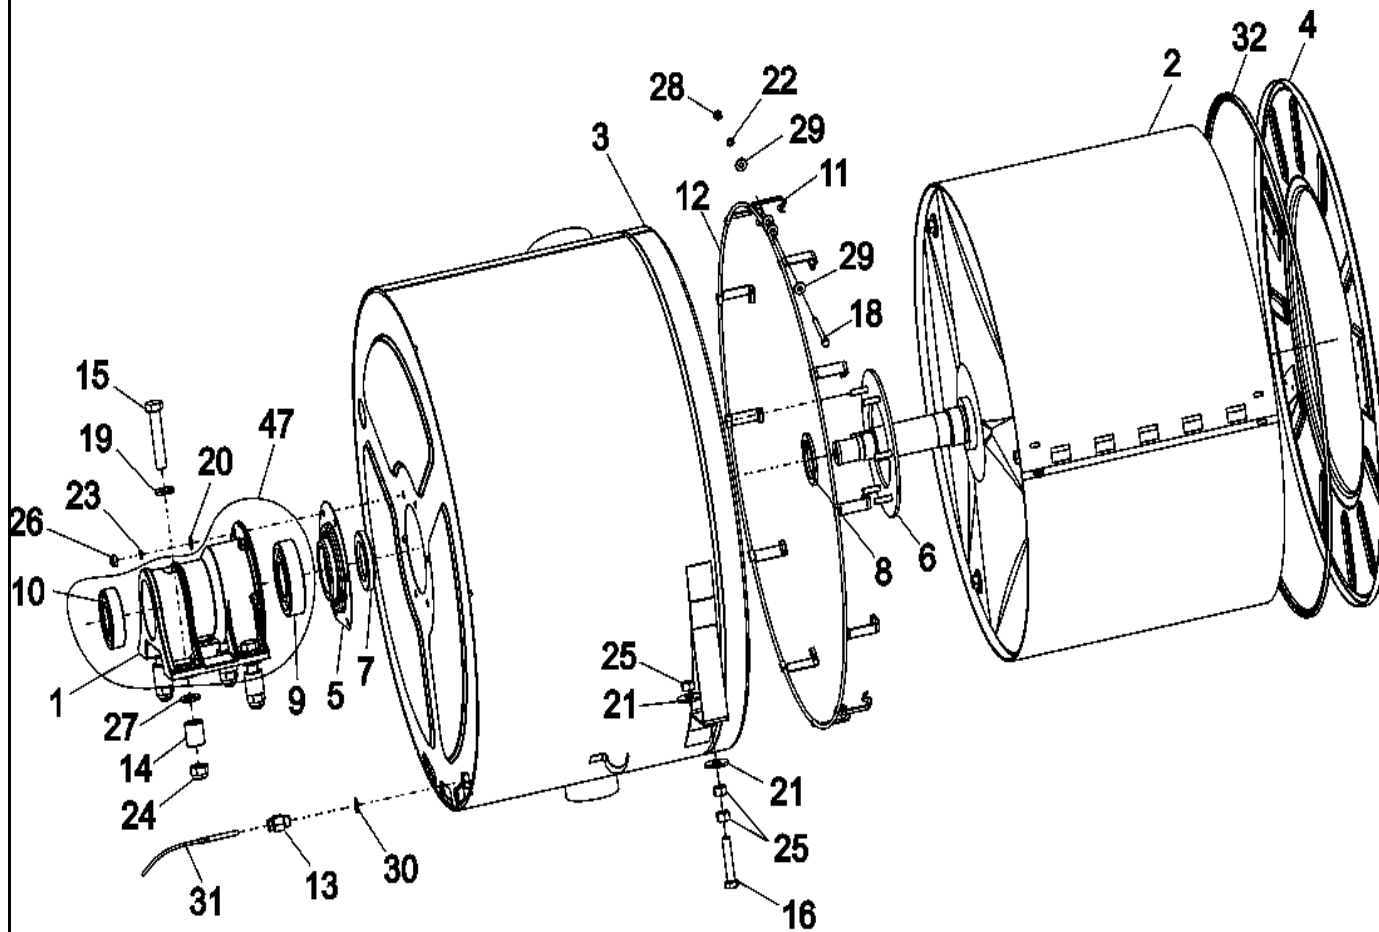

Section: SOAP BOX, DRAIN & HOSE ASSEMBLY

Model: MFR30PNCTS

24-Feb-05
520 788

CW16-30

Section: CONTROL PANEL (PN)

Model: MFR30PNCTS

23-Sep-05
521 449A

CW11-95

Section: BASKET & OUTER SHELL ASSEMBLY

Model: MFR30PNCTS

22-Feb-05
520 781

CW24-03

Section: MOTOR & BASKET PULLEY

Model: MFR30PNCTS

23-Feb-05
520 783

CW23-05