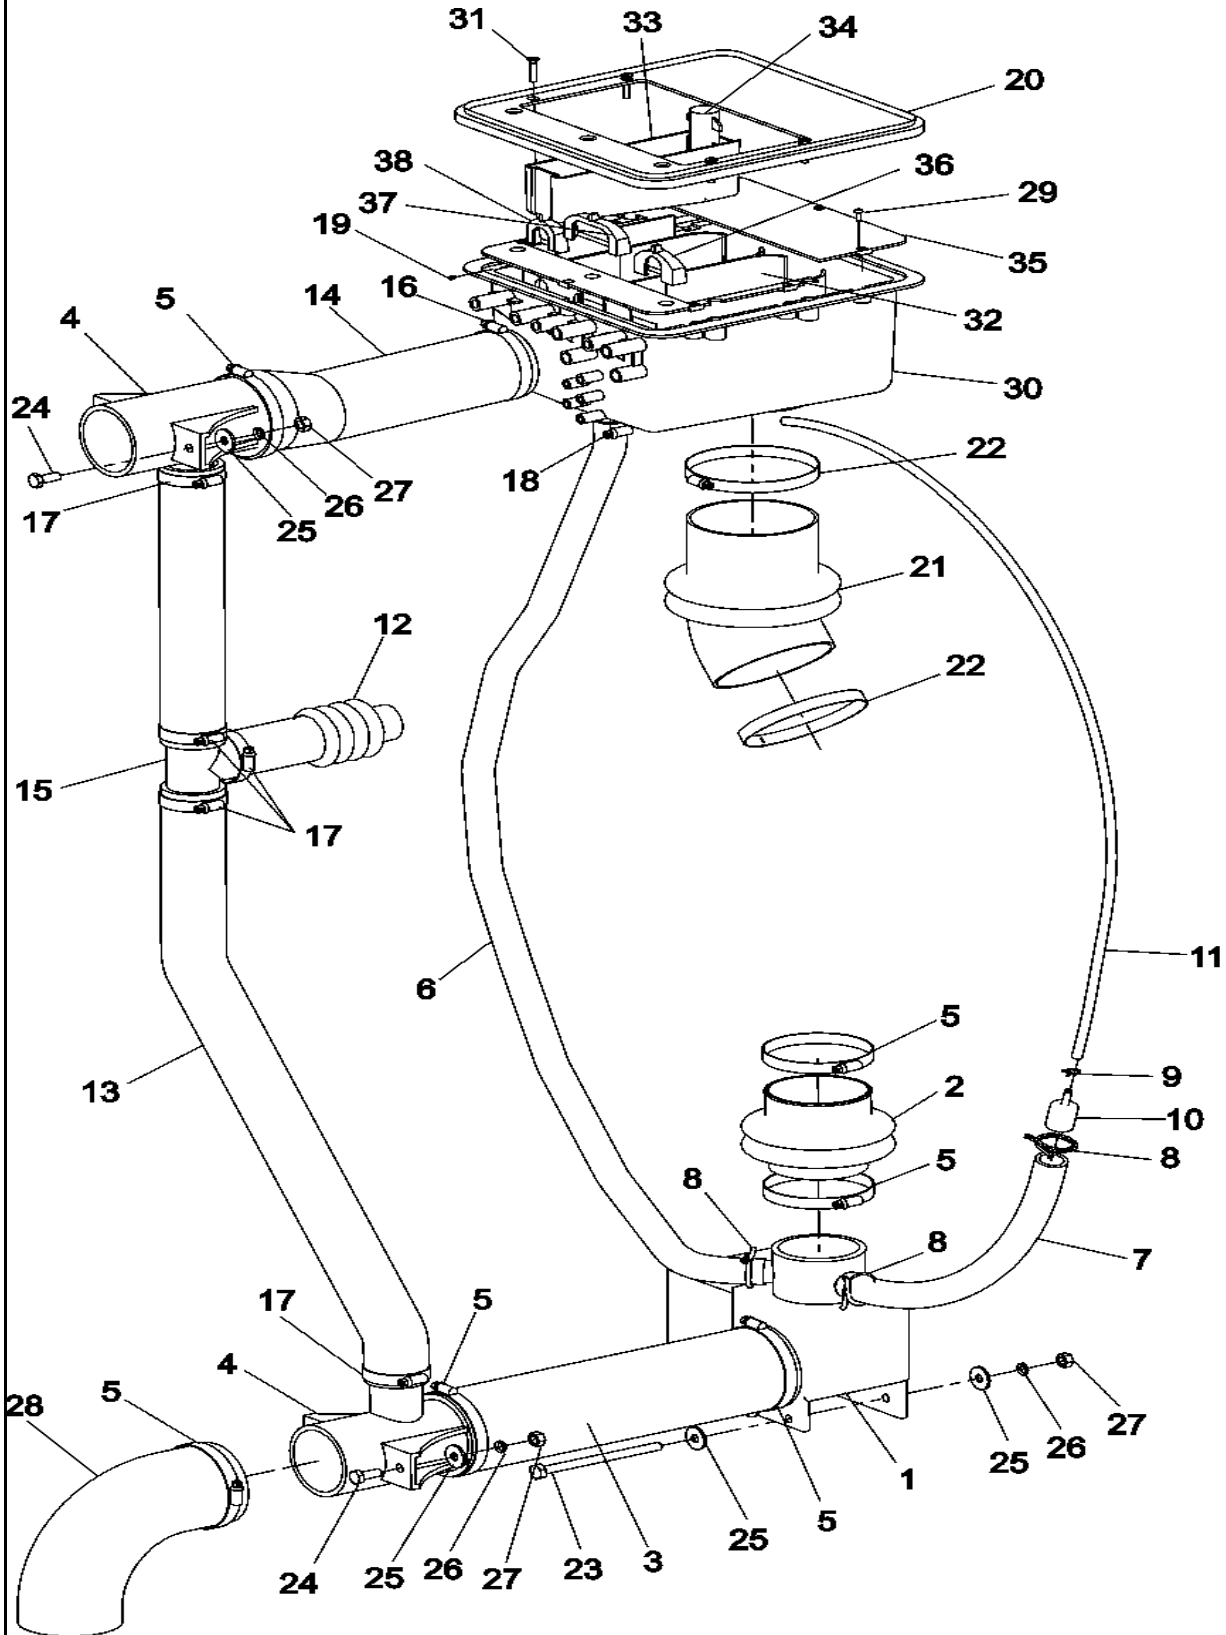

Section: BASE FRAME

Model: MFR30PNCTS

21-Nov-05
520 780A

CW19-45

Section: TOP COVER ASSEMBLY

Model: MFR30PNCTS

12-Sep-05
520 787A

CW13-24

Section: DOOR LOCK ASSEMBLY

Model: MFR30PNCTS

21-Feb-05
521 450

CW10-78

Section: DOOR

Model: MFR30PNCTS

23-Sep-05
519 389A

CW10-77

Section: SOAP BOX, DRAIN & HOSE ASSEMBLY

Model: MFR30PNCTS

24-Feb-05
520 788

CW16-30

Section: CONTROL PANEL (PN)

Model: MFR30PNCTS

23-Sep-05
521 449A

CW11-95

Section: BASKET & OUTER SHELL ASSEMBLY

Model: MFR30PNCTS

22-Feb-05
520 781

CW24-03

Section: MOTOR & BASKET PULLEY

Model: MFR30PNCTS

23-Feb-05
520 783

CW23-05