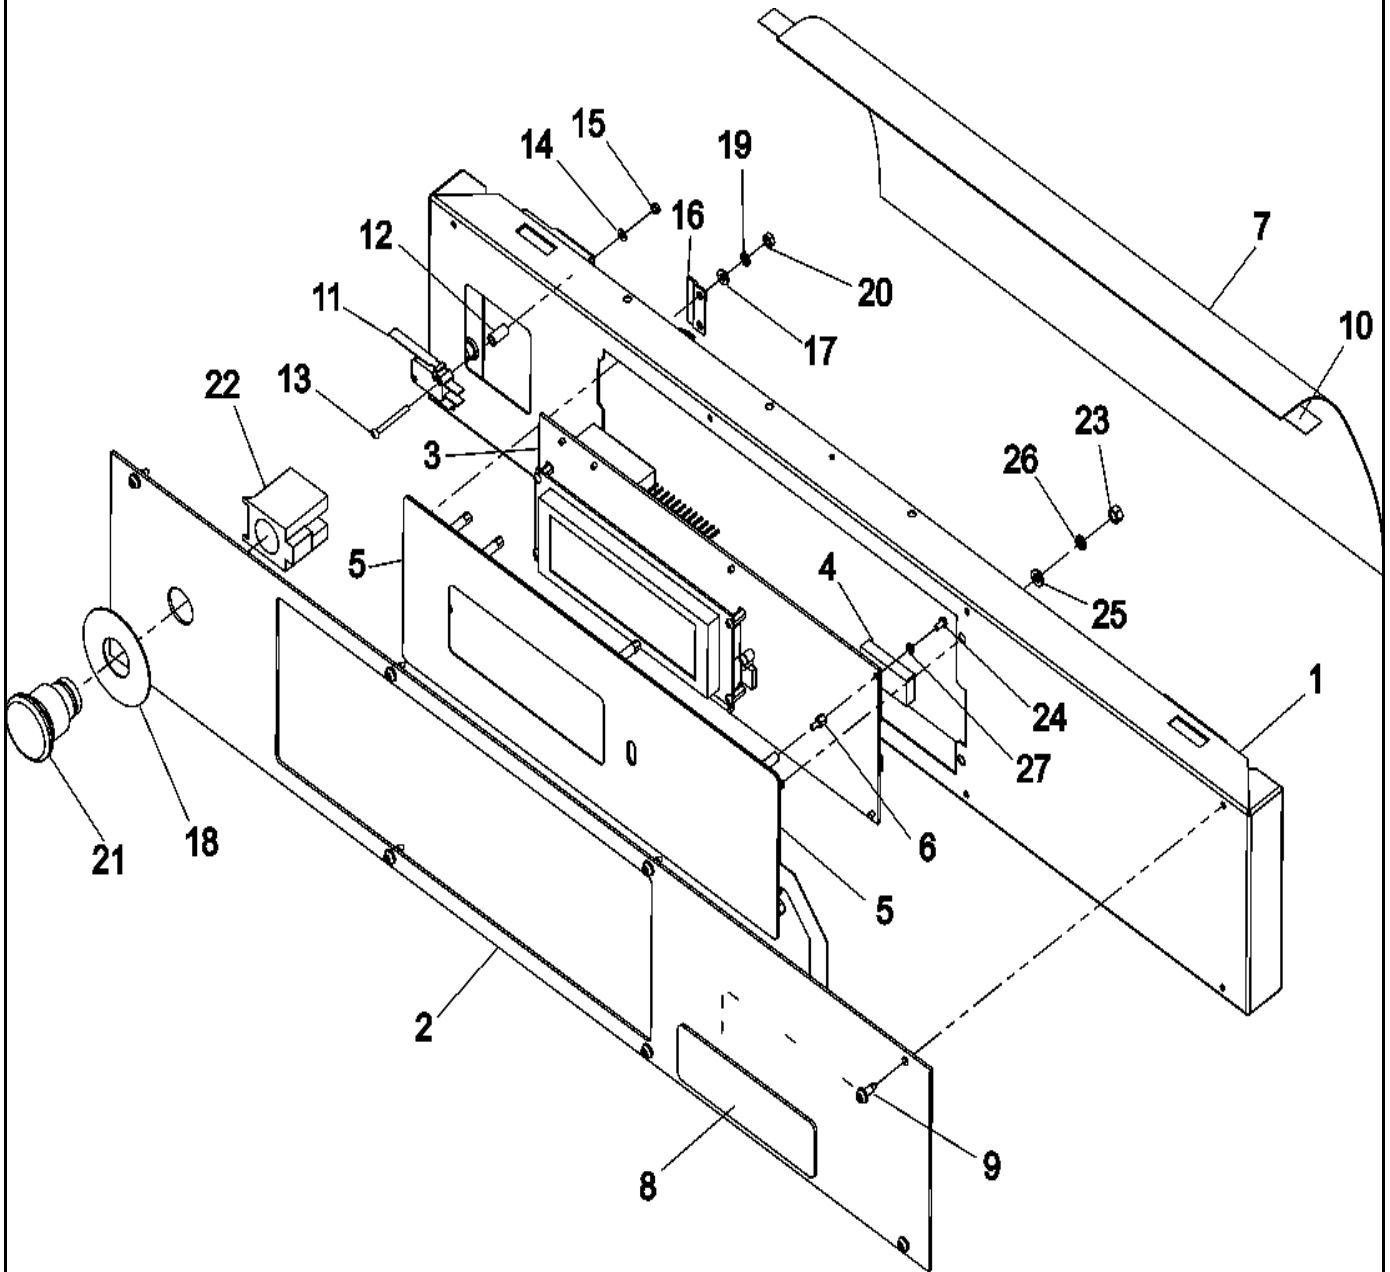

Section: SOAP BOX, DRAIN & HOSE ASSEMBLY

Model: MFR30PNCTS

24-Feb-05
520 788

CW16-30

Section: CONTROL PANEL (PN)

Model: MFR30PNCTS

23-Sep-05
521 449A

CW11-95

Section: BASKET & OUTER SHELL ASSEMBLY

Model: MFR30PNCTS

22-Feb-05
520 781

CW24-03

Section: MOTOR & BASKET PULLEY

Model: MFR30PNCTS

23-Feb-05
520 783

CW23-05