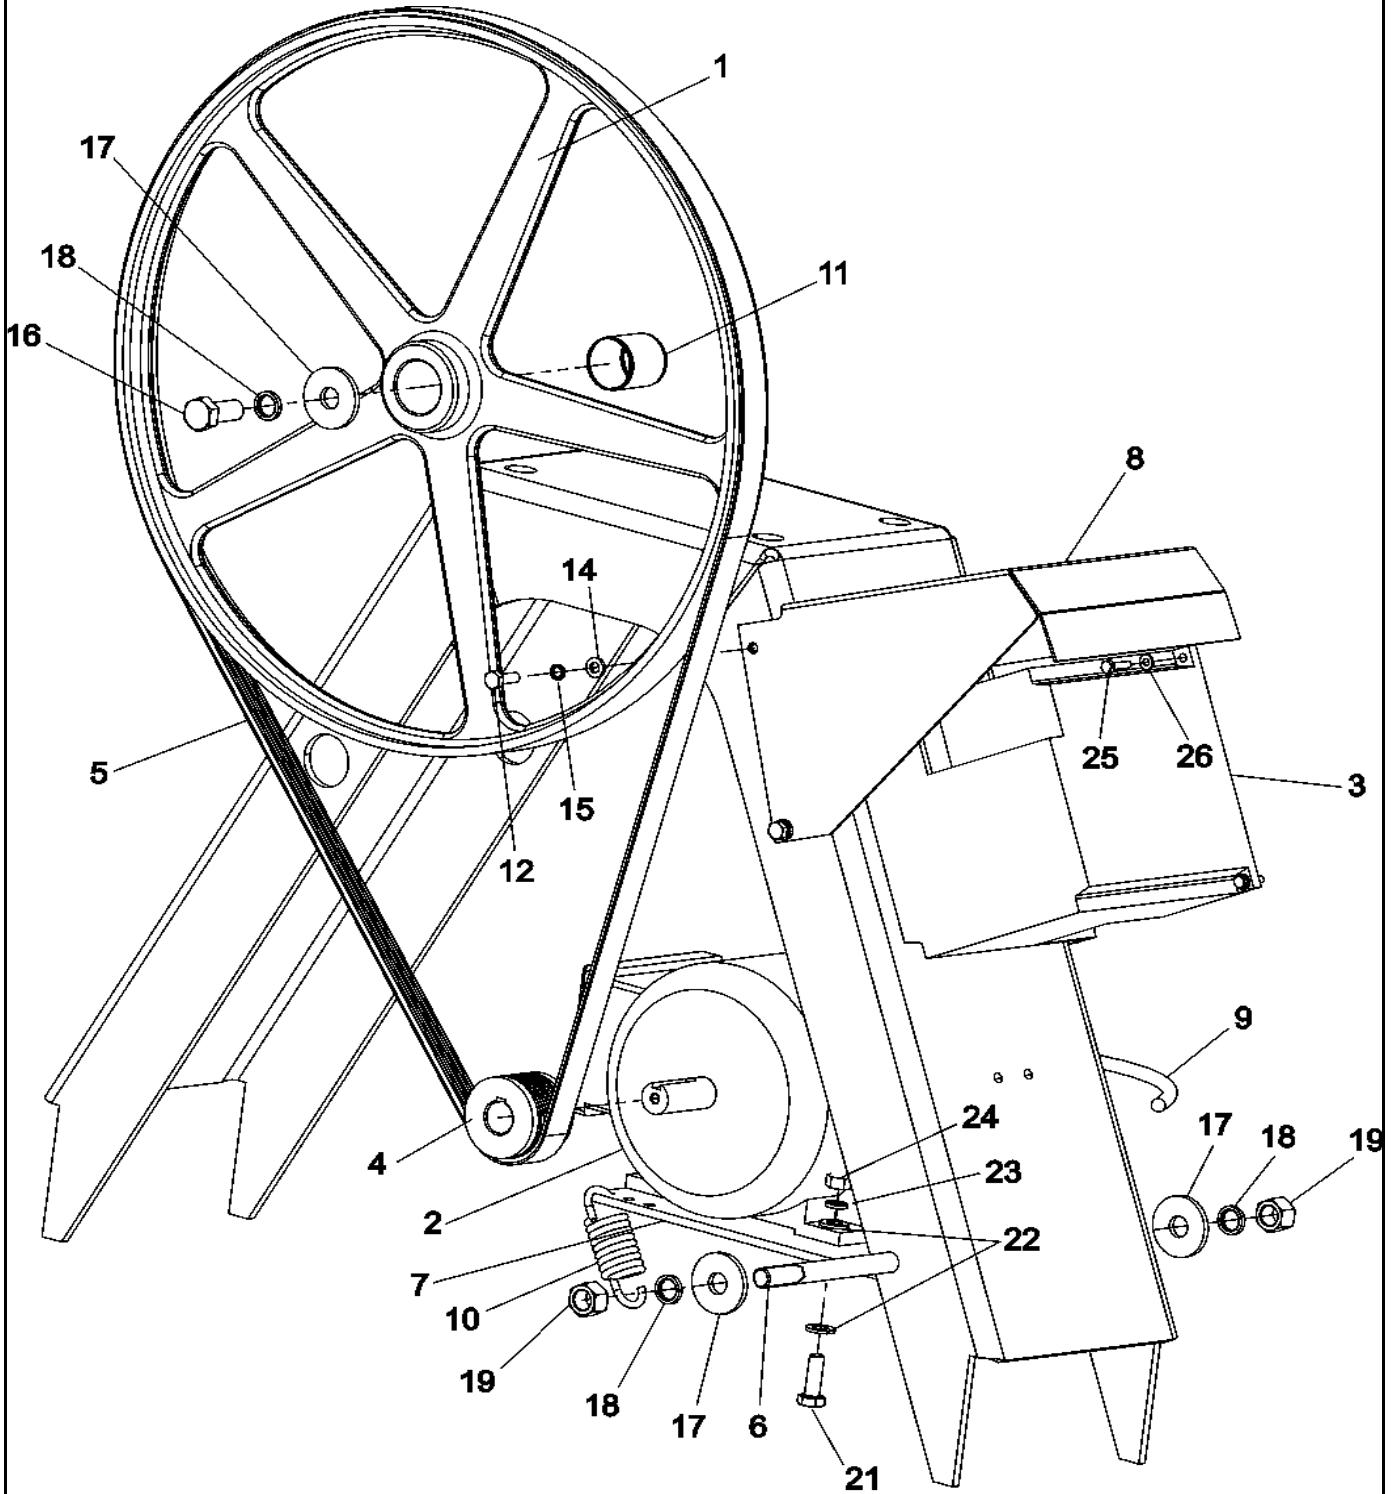

Section: SOAP BOX, DRAIN & HOSE ASSEMBLY

Model: MFR30PNCTS

24-Feb-05
520 788

CW16-30

Section: CONTROL PANEL (PN)

Model: MFR30PNCTS

23-Sep-05
521 449A

CW11-95

Section: BASKET & OUTER SHELL ASSEMBLY

Model: MFR30PNCTS

22-Feb-05
520 781

CW24-03

Section: MOTOR & BASKET PULLEY

Model: MFR30PNCTS

23-Feb-05
520 783

CW23-05