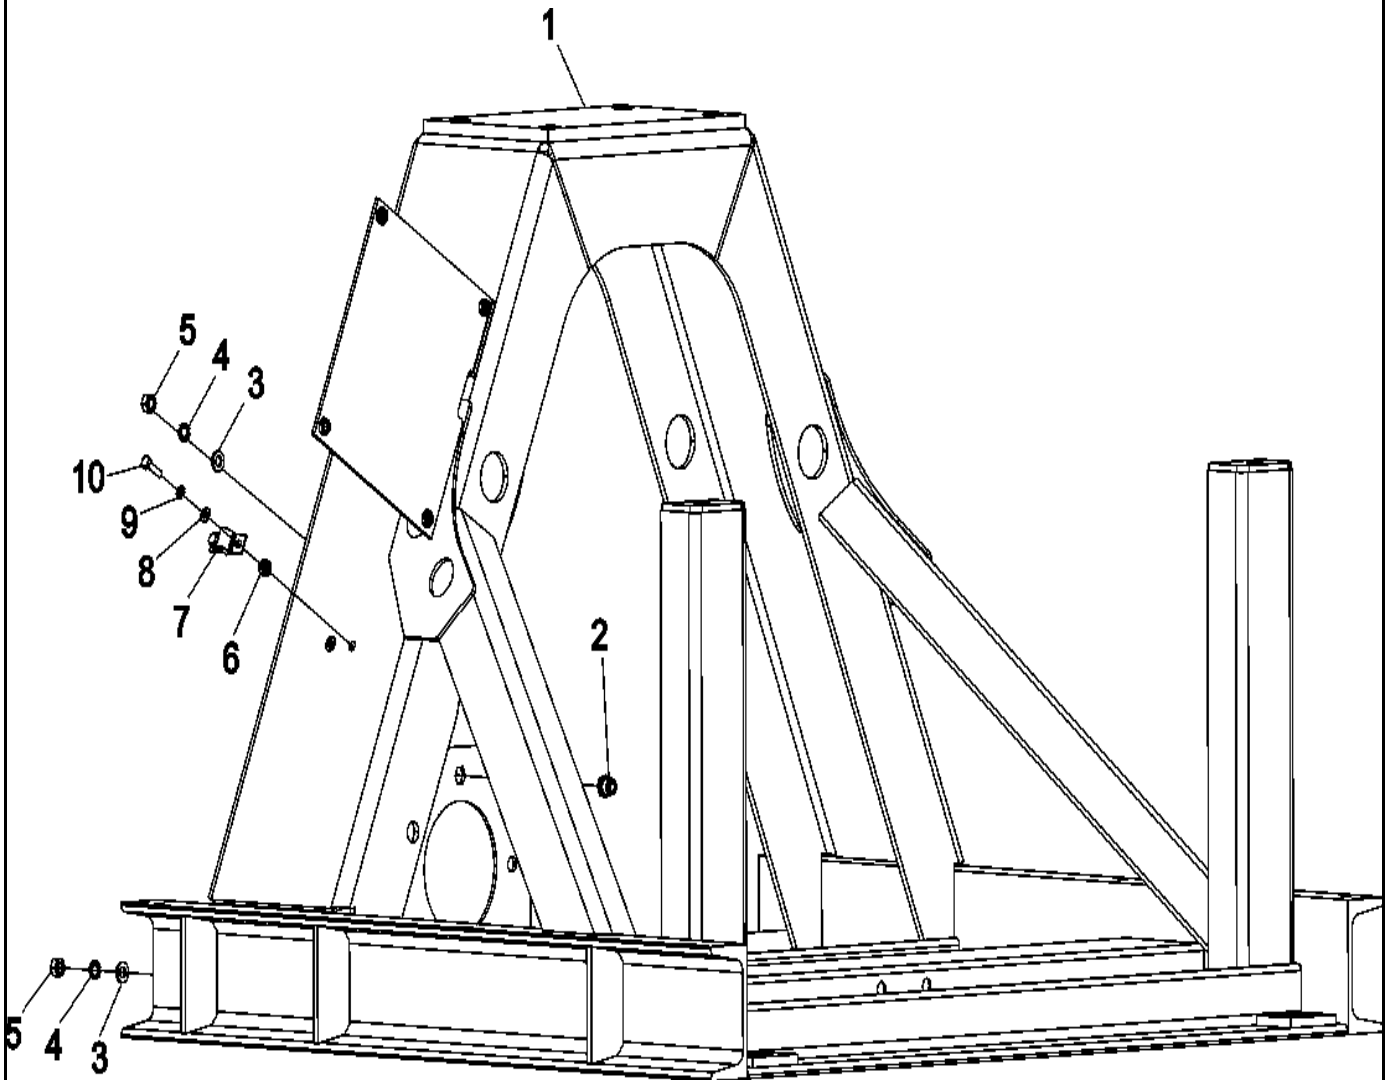

WASHER

Repair Parts List

MODEL NUMBER
MFR30PNCTS

When requesting service or ordering parts, always provide the following information:

- Product Type
- Part Number
- Model Number
- Part Description

MAYTAG®

©2005 Maytag Services

Section: BASE FRAME

Model: MFR30PNCTS

21-Nov-05
520 780A

CW19-45

Section: TOP COVER ASSEMBLY

Model: MFR30PNCTS

12-Sep-05
520 787A

CW13-24