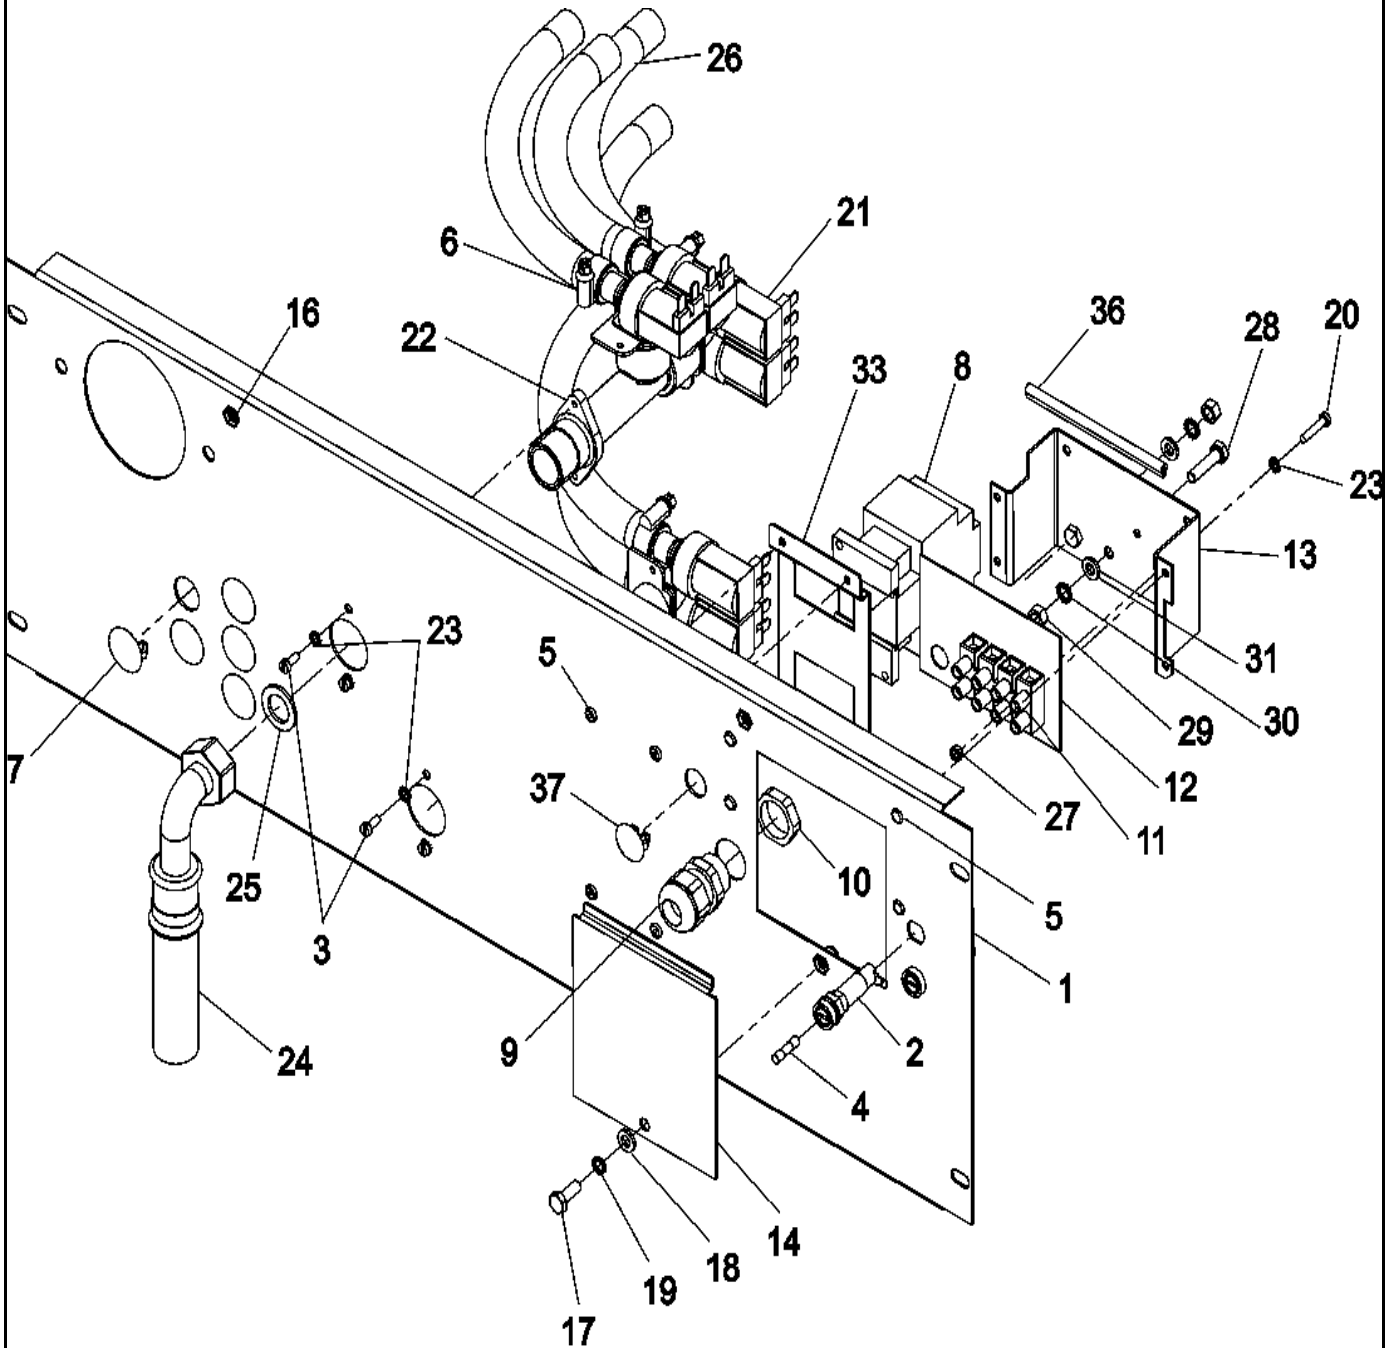

Section: WATER VALVE & REAR PANEL

Model: MFR30PNCTS

10-Feb-05
520 788

CW22-03