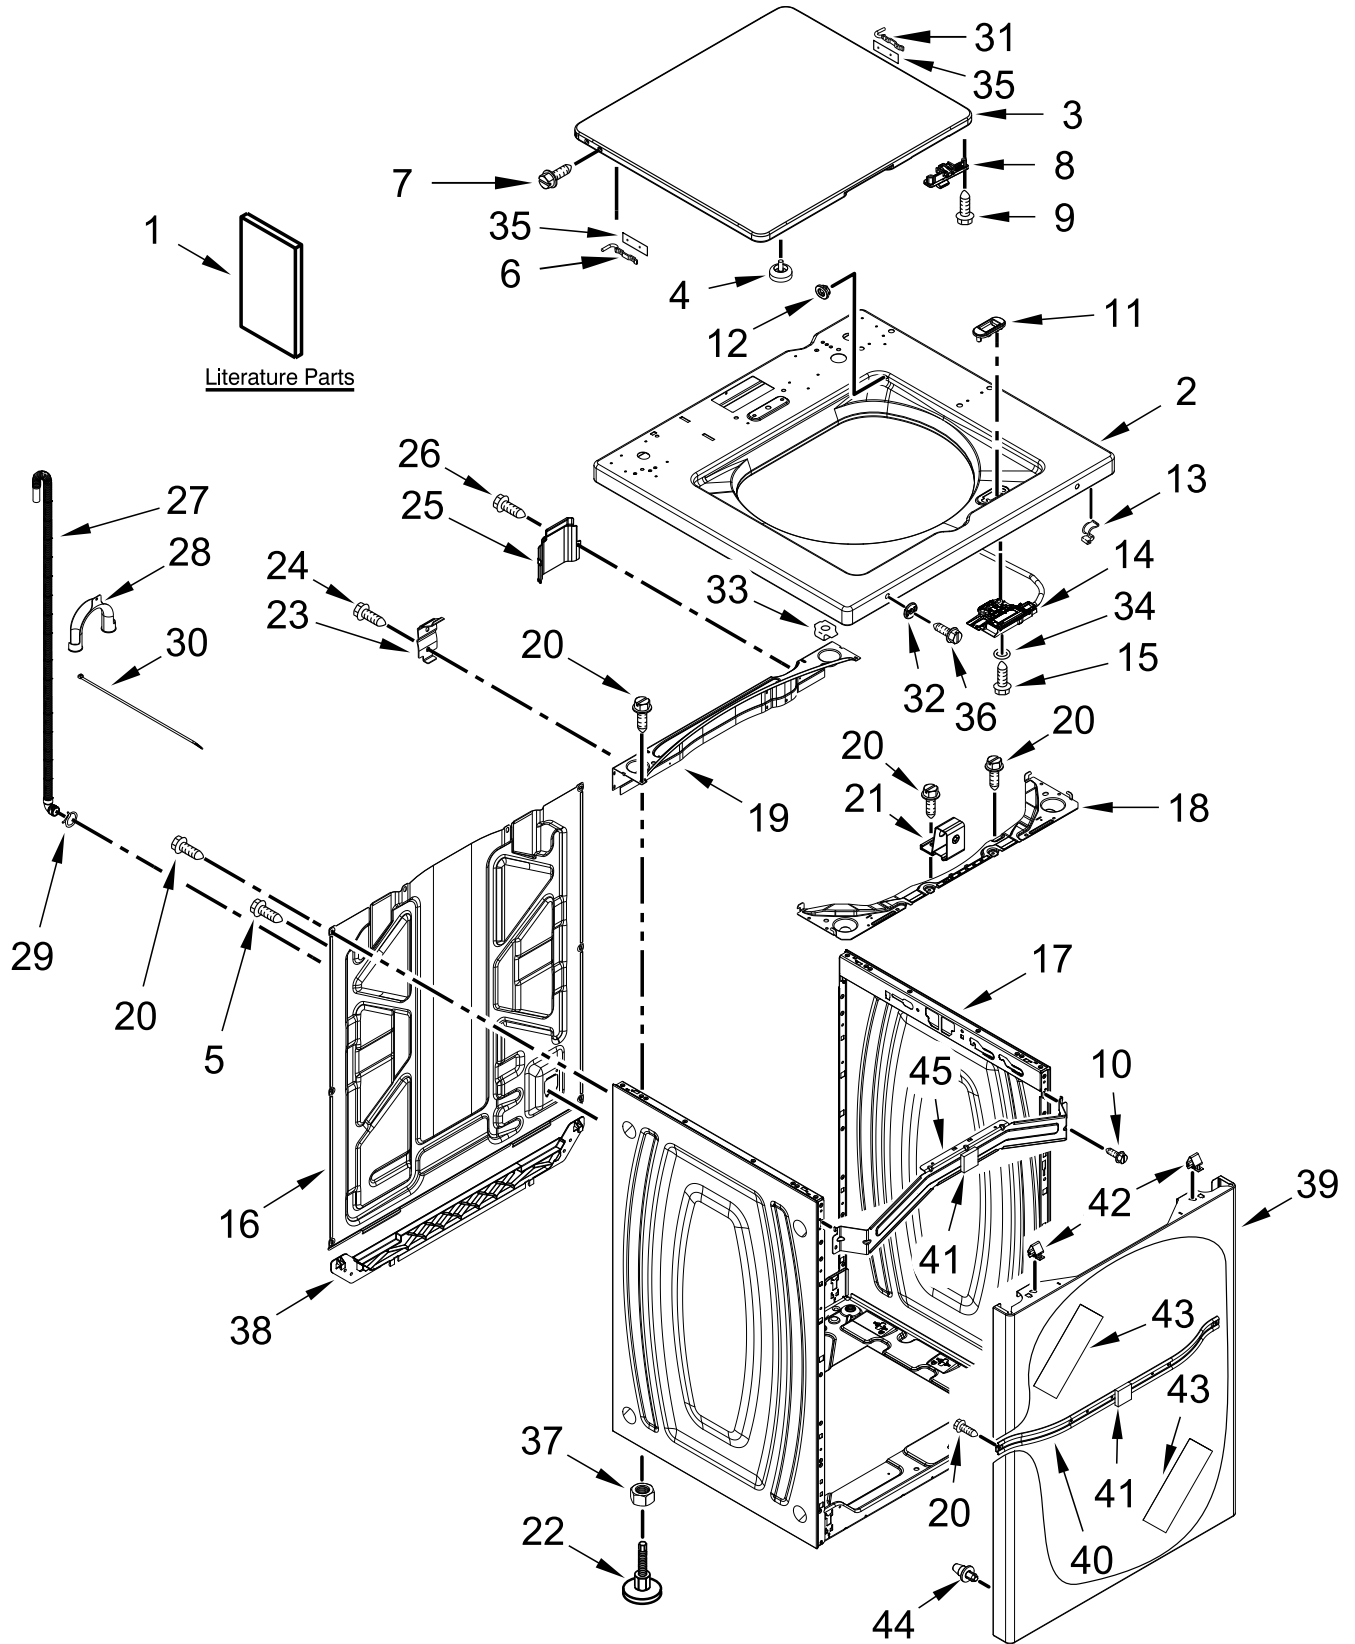

COMMERCIAL AUTOMATIC WASHER

MODELS:

MAT20MNAGW0 (White)

TOP AND CABINET PARTS

CONTROLS AND WATER INLET PARTS

BASKET AND TUB PARTS

GEARCASE, MOTOR AND PUMP PARTS