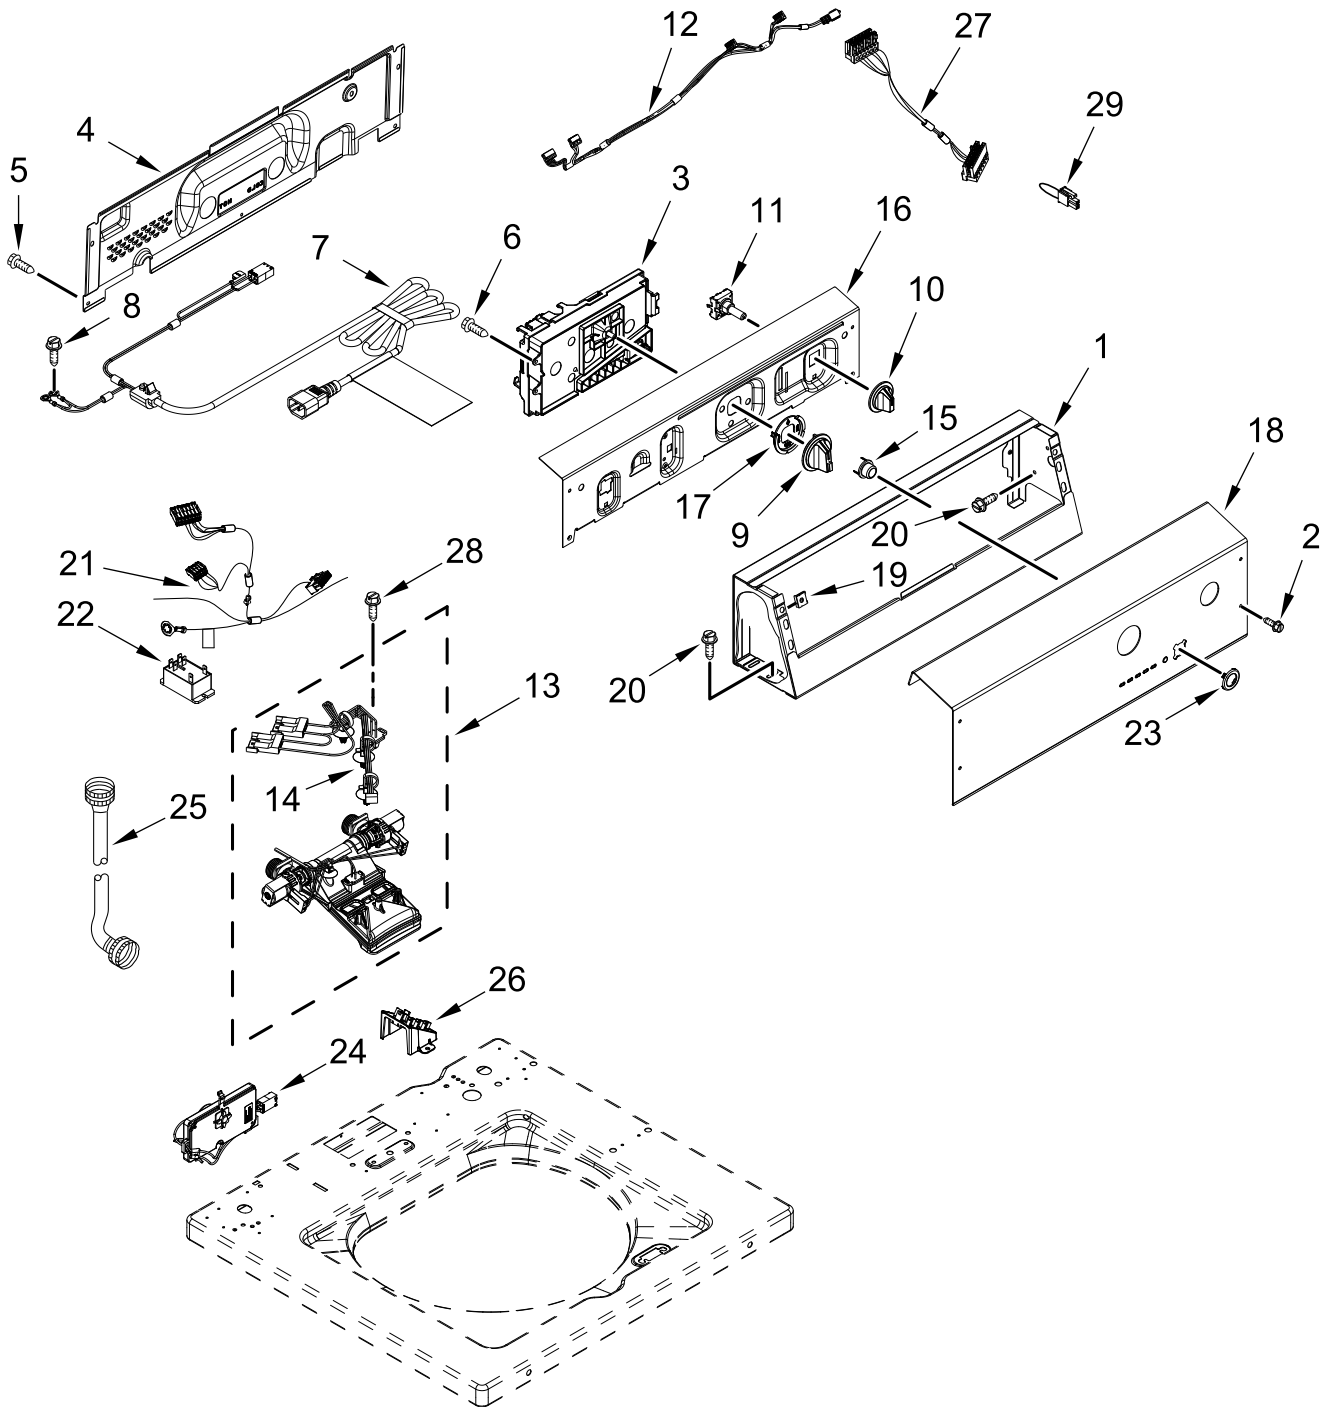

COMMERCIAL AUTOMATIC WASHER

MODELS:

MAT20MNAGW0 (White)

TOP AND CABINET PARTS

CONTROLS AND WATER INLET PARTS

BASKET AND TUB PARTS

GEARCASE, MOTOR AND PUMP PARTS