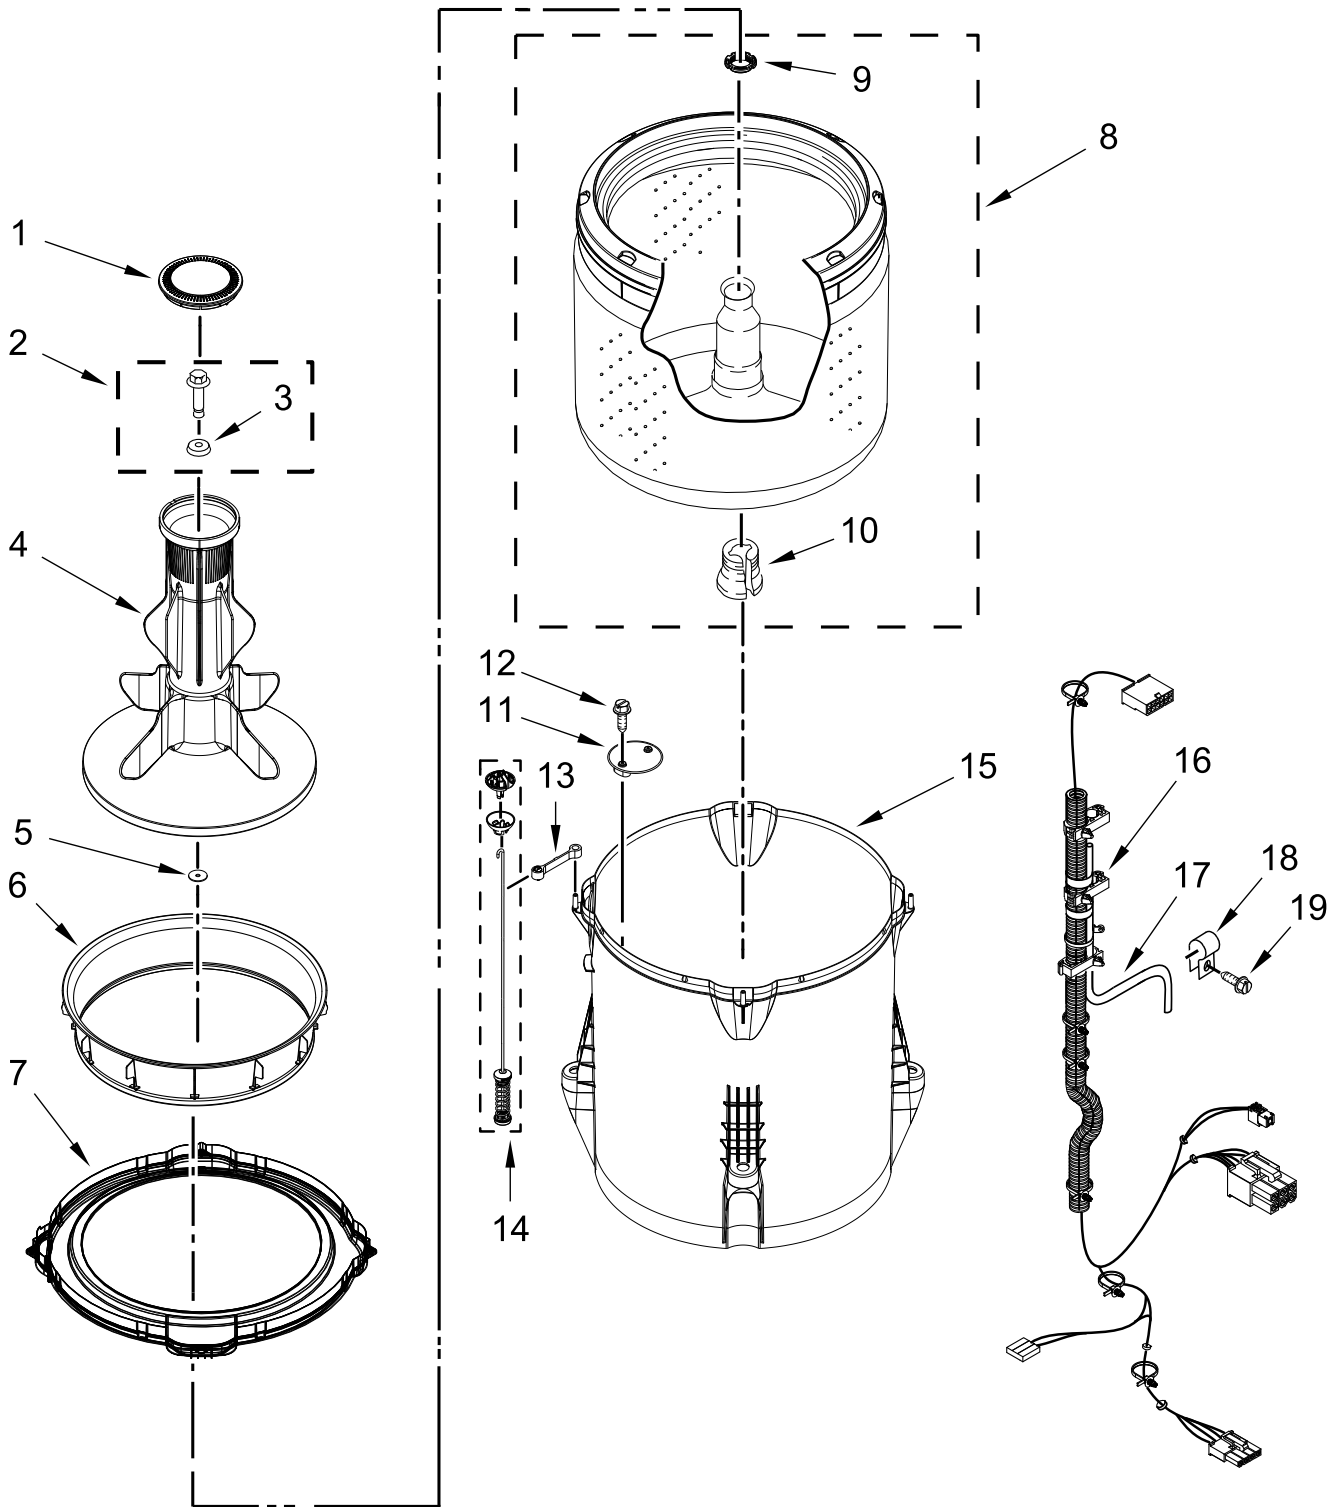

COMMERCIAL AUTOMATIC WASHER

MODELS:

MAT20MNAGW0 (White)

TOP AND CABINET PARTS

CONTROLS AND WATER INLET PARTS

BASKET AND TUB PARTS

GEARCASE, MOTOR AND PUMP PARTS