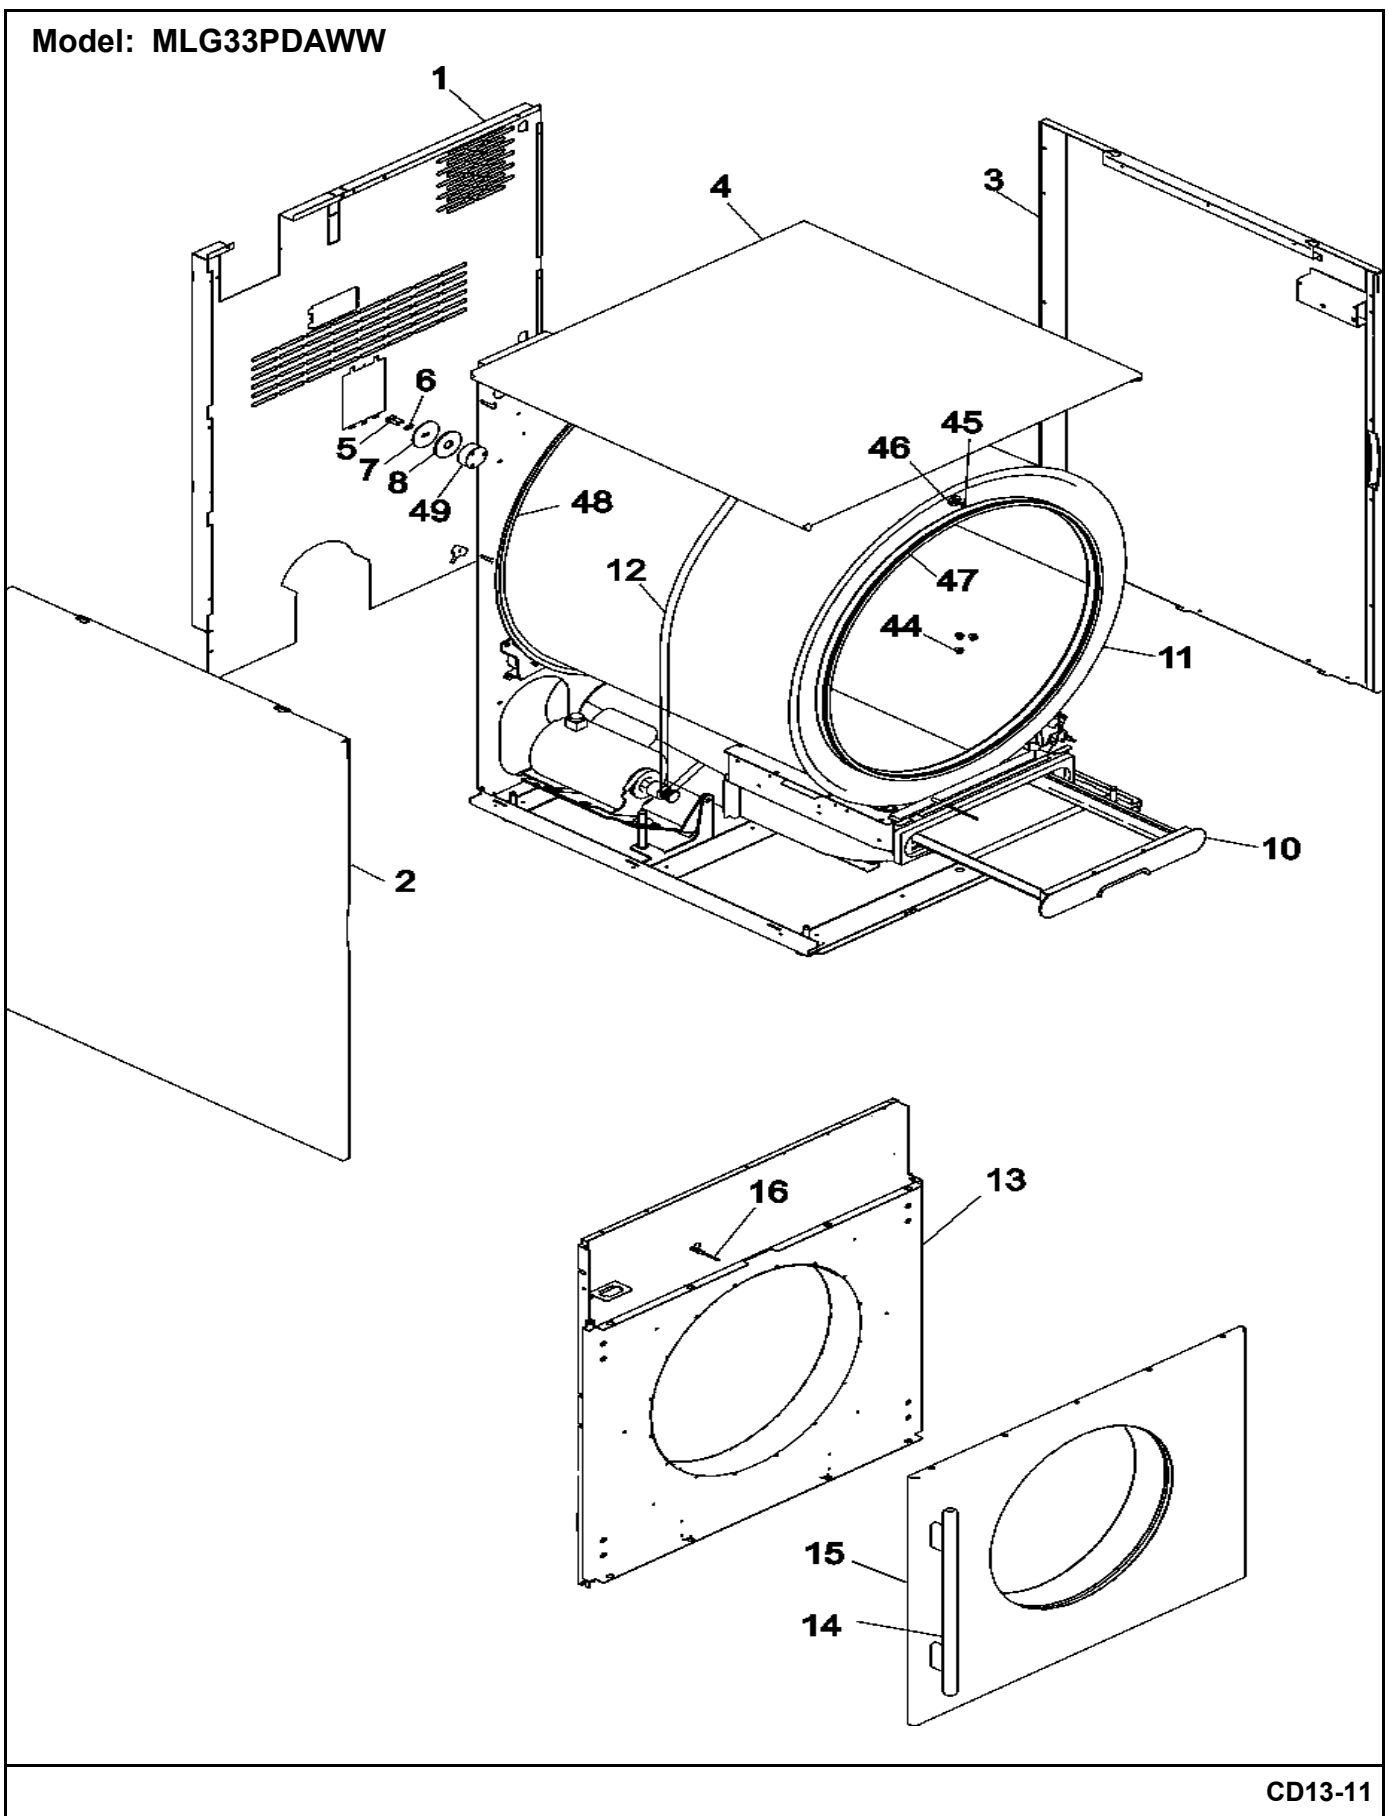

DRYER

Repair Parts List

MODEL NUMBER
MLG33PDAWW

When requesting service or ordering parts, always provide the following information:

- Product Type
- Part Number
- Model Number
- Part Description

MAYTAG®

©2005 Maytag Services

Section: CABINET

Model: MLG33PDAWW

CD13-11

Section: MOTOR

Model: MLG33PDAWW

CD21-80

Section: PANELS, FRONT AND CONTROL

Model: MLG33PDAWW

CD18-32

Section: ROLLER WHEEL ASSEMBLY

Model: MLG33PDAWW

CD16-33

Section: SAFE SYSTEM ASSEMBLY

Model: MLG33PDAWW

CD21-82