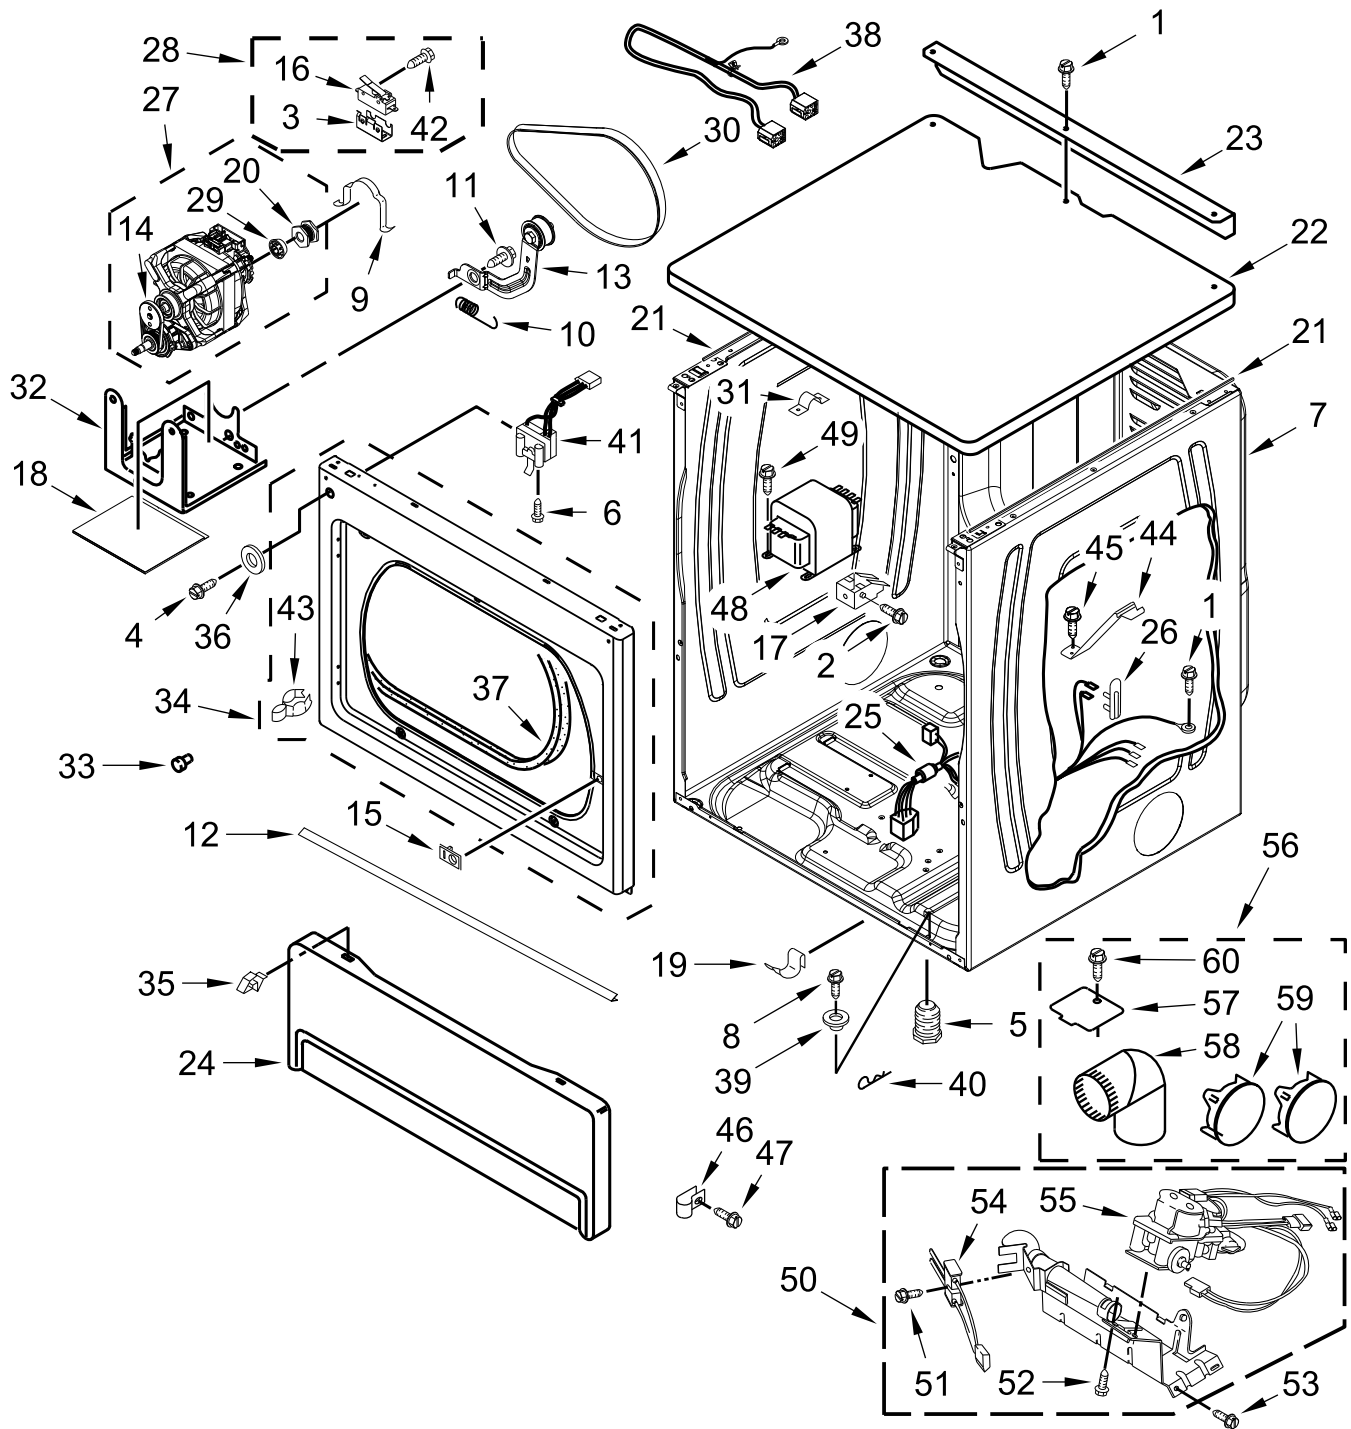

COMMERCIAL GAS DRYER

MODELS:

MLG27PDBGW0 (White)

LOWER CABINET AND FRONT PANEL PARTS

UPPER CABINET AND FRONT PANEL PARTS

UPPER AND LOWER BULKHEAD PARTS

DOOR PARTS

BURNER ASSEMBLY

USE WITH TYPE 1 - NATURAL, TYPE 2 - MIXED,
AND TYPE 4 - LIQUEFIED PROPANE