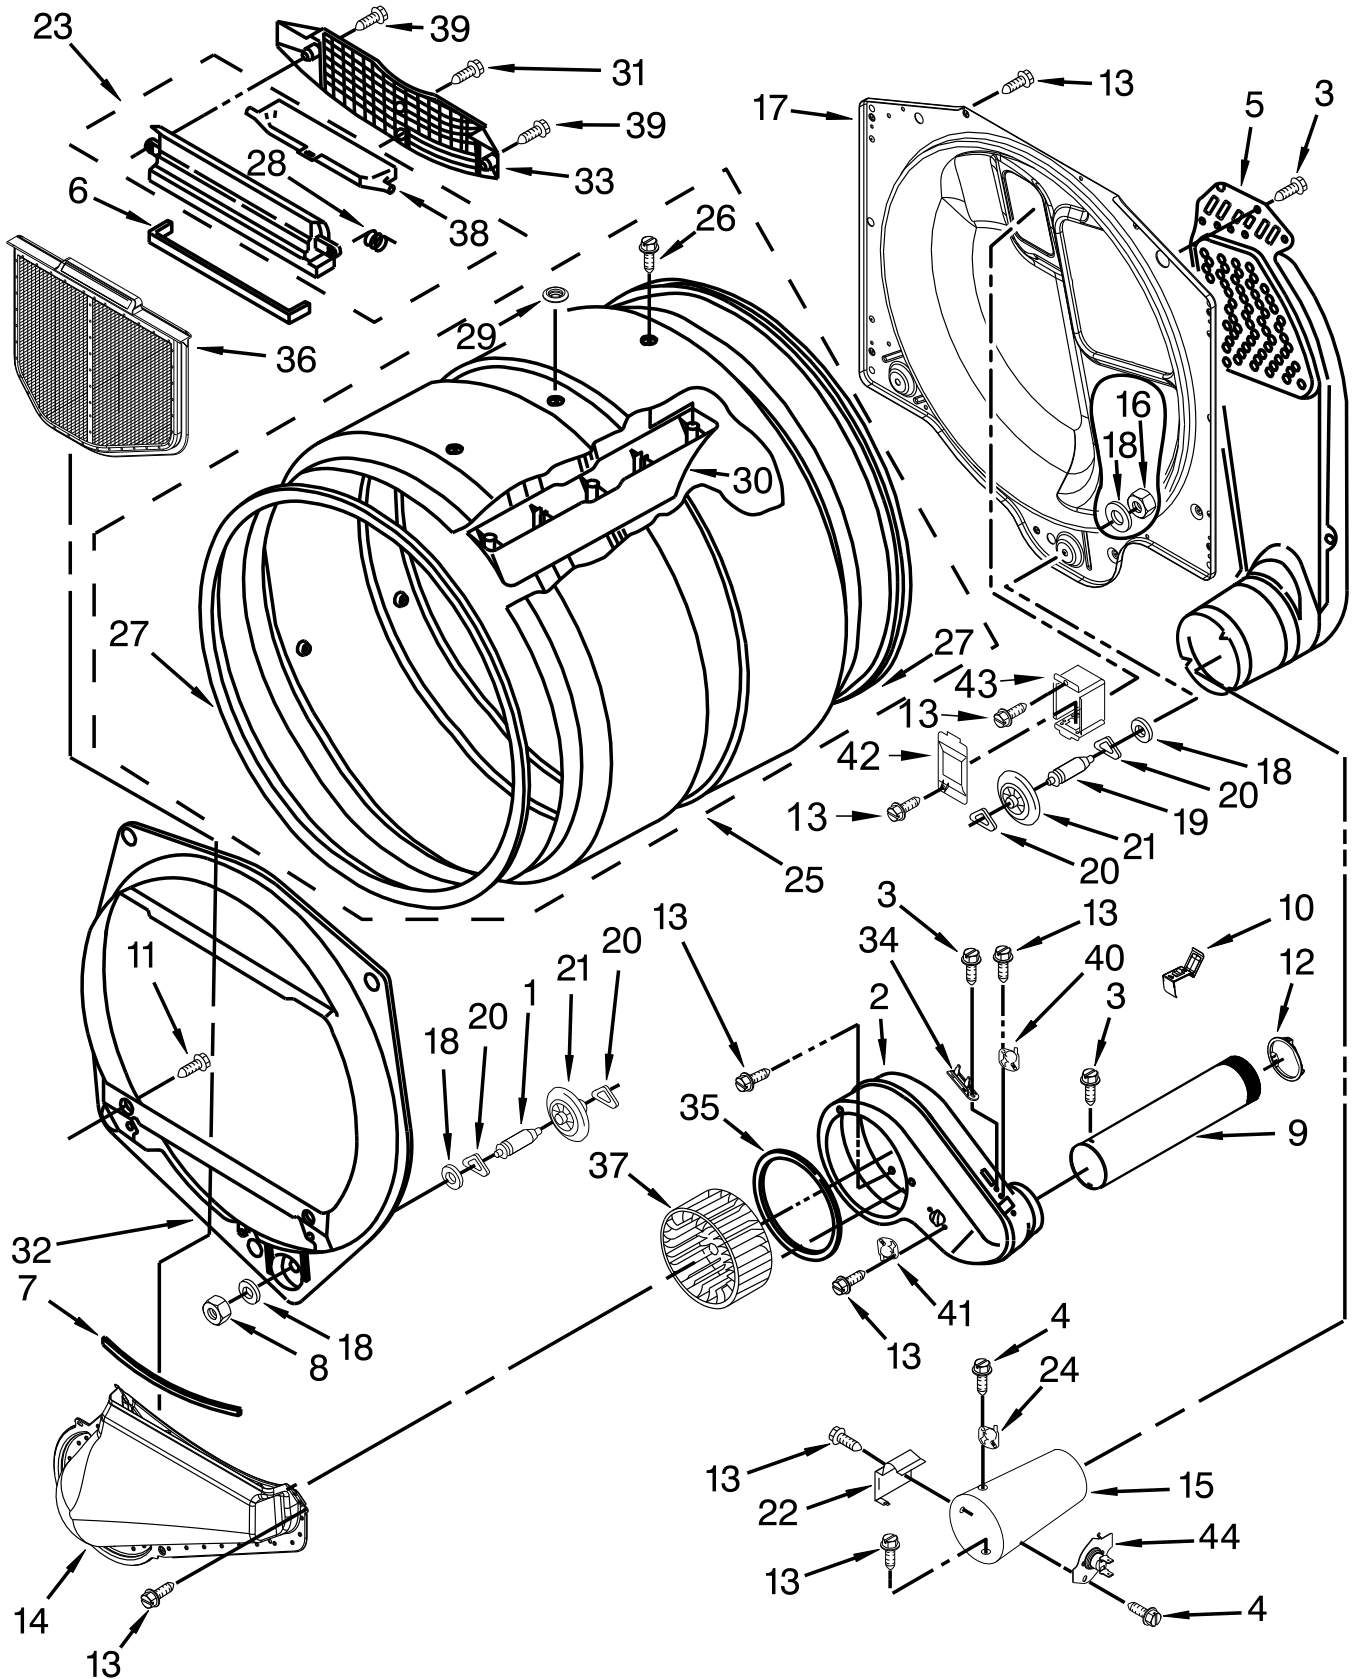

COMMERCIAL GAS DRYER

MODELS:

MLG27PDBGW0 (White)

LOWER CABINET AND FRONT PANEL PARTS

UPPER CABINET AND FRONT PANEL PARTS

UPPER AND LOWER BULKHEAD PARTS

DOOR PARTS

BURNER ASSEMBLY

USE WITH TYPE 1 - NATURAL, TYPE 2 - MIXED,
AND TYPE 4 - LIQUEFIED PROPANE