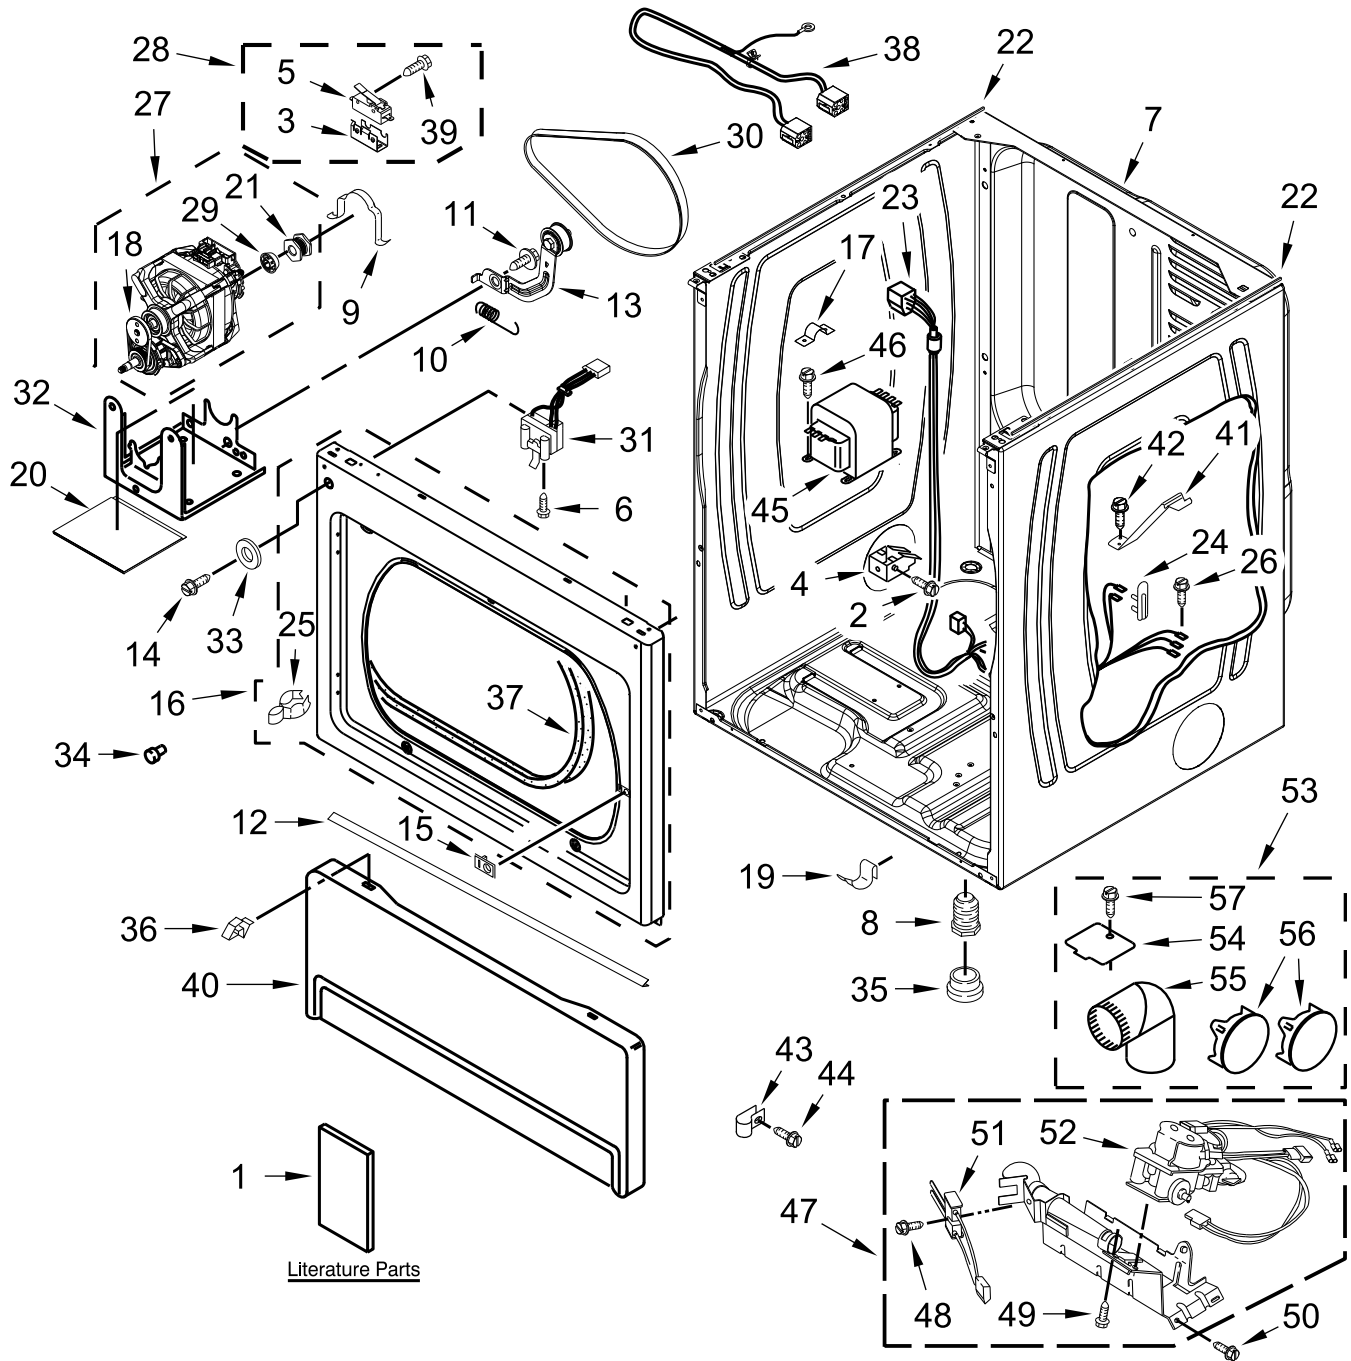

COMMERCIAL GAS DRYER

MODELS:

MLG27PDBGW0 (White)

LOWER CABINET AND FRONT PANEL PARTS

UPPER CABINET AND FRONT PANEL PARTS

UPPER AND LOWER BULKHEAD PARTS

DOOR PARTS

BURNER ASSEMBLY