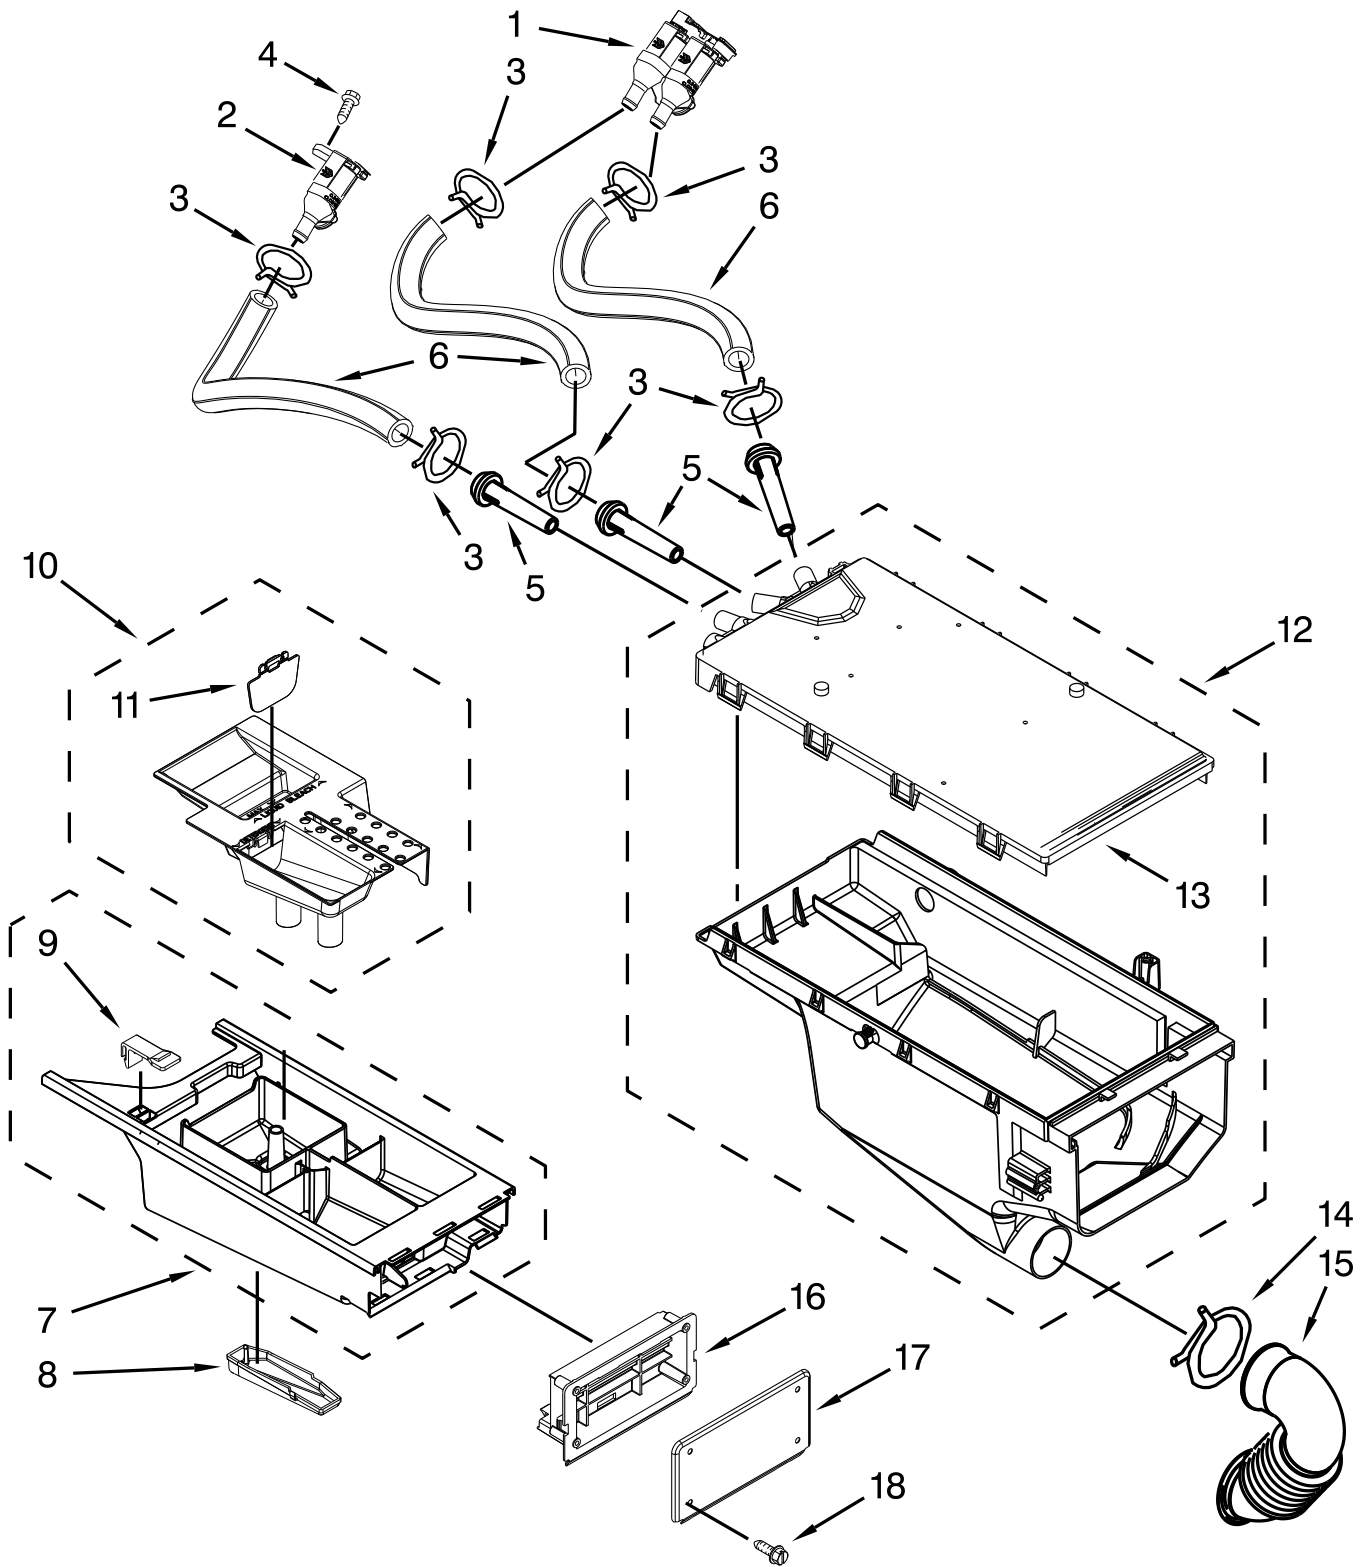

W10096909 BURNER ASSEMBLY PARTS

USE WITH TYPE 1 - NATURAL, TYPE 2 - MIXED
AND TYPE 4 - LIQUEFIED PROPANE AND BUTANE GASES

DRYER DOOR PARTS

WASHER DOOR PARTS

WASHER CABINET PARTS

DISPENSER PARTS

TUB AND BASKET PARTS

PUMP AND MOTOR PARTS