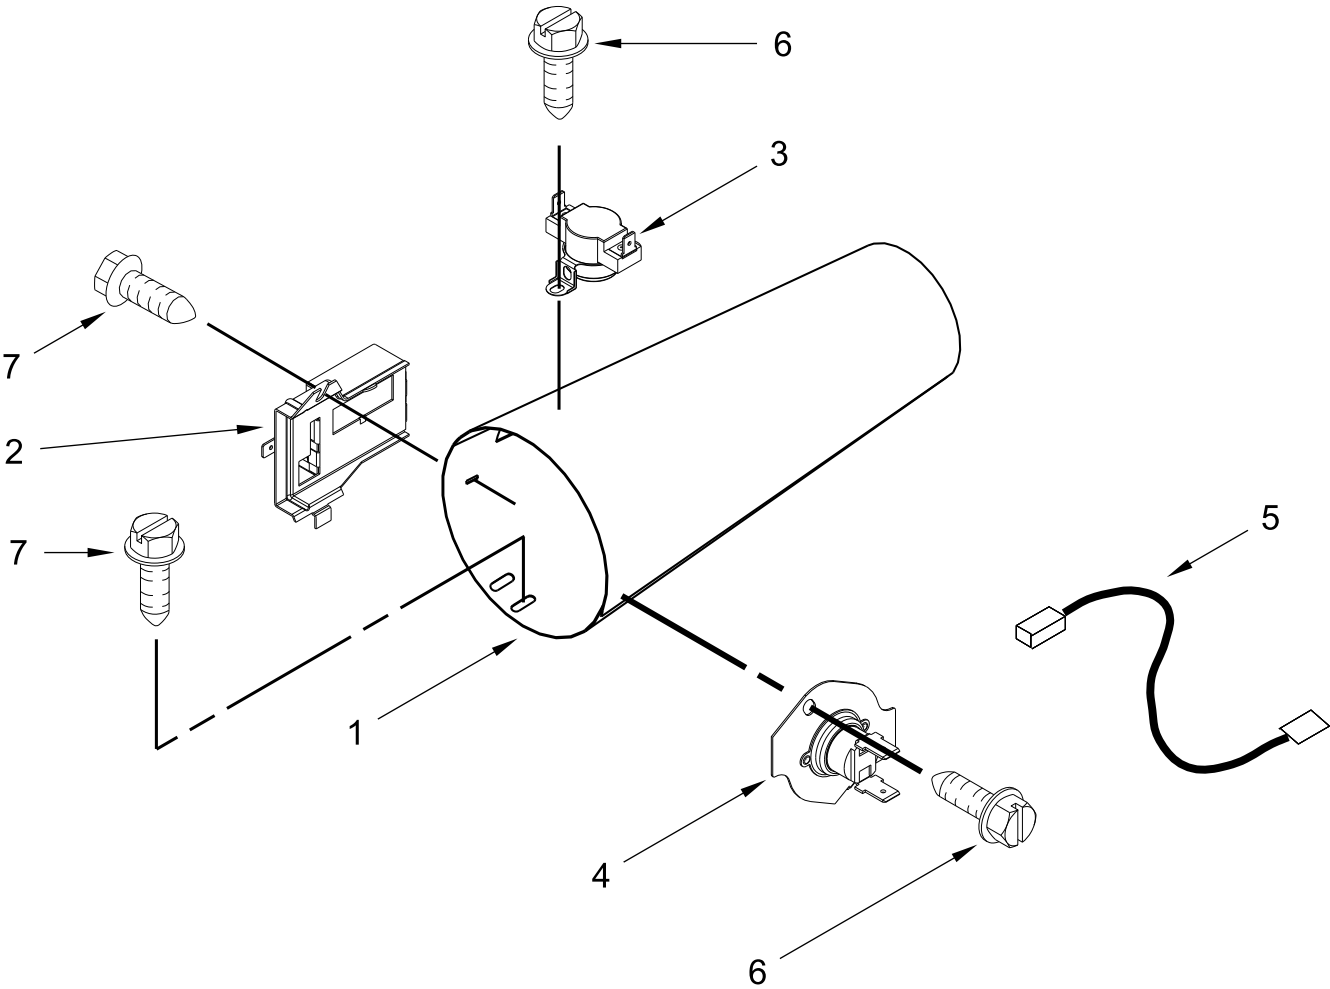

COMMERCIAL STACKED

MODELS:

MLE21PDAGW0 (White)
MLE21PNAGW0 (White)
MLG21PDAGW0 (White)

CONTROL PANEL PARTS

DRYER CABINET PARTS

BULKHEAD AND BLOWER PARTS

DRYER HEATING PARTS-ELECTRIC

DRYER HEATING PARTS-GAS

W10096909 BURNER ASSEMBLY PARTS

USE WITH TYPE 1 - NATURAL, TYPE 2 - MIXED
AND TYPE 4 - LIQUEFIED PROPANE AND BUTANE GASES

DRYER DOOR PARTS

WASHER DOOR PARTS

WASHER CABINET PARTS

DISPENSER PARTS

TUB AND BASKET PARTS

PUMP AND MOTOR PARTS