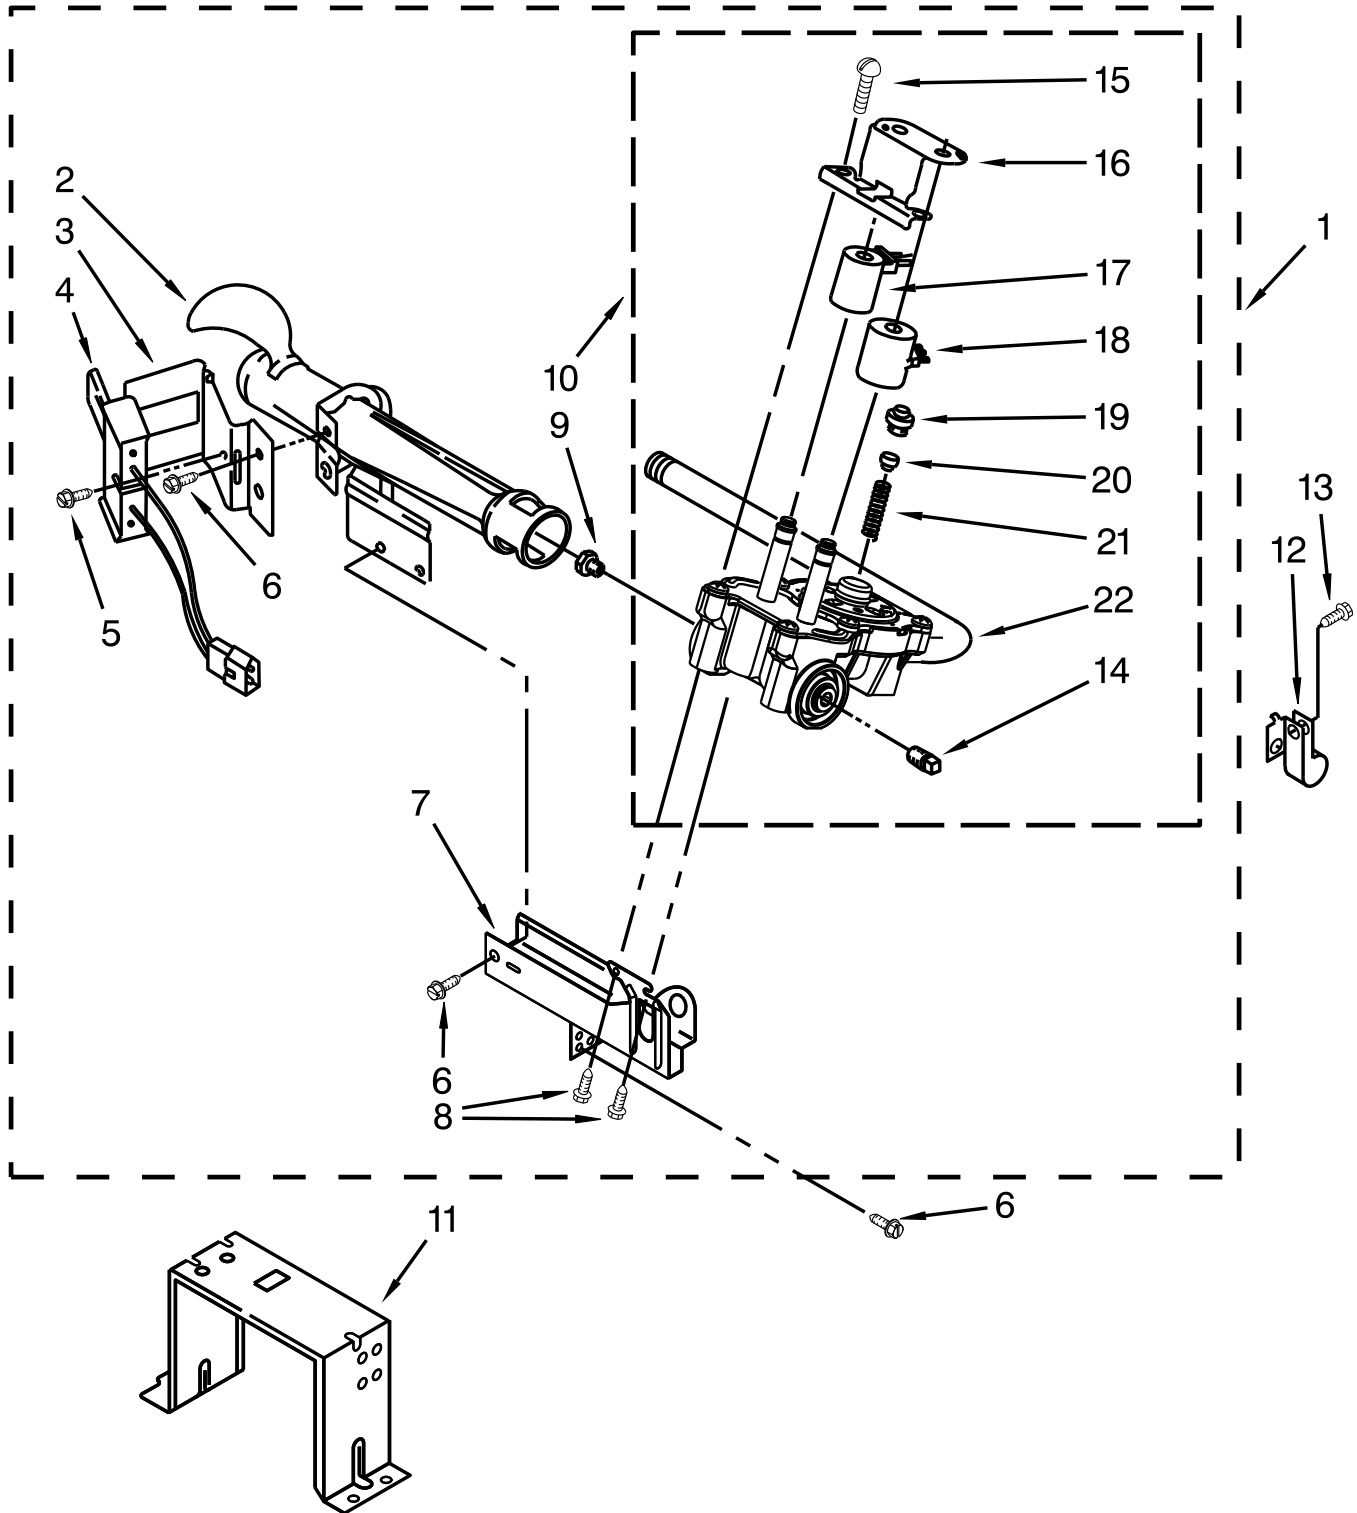

COMMERCIAL STACKED

MODELS:

MLE21PDAGW0 (White)
MLE21PNAGW0 (White)
MLG21PDAGW0 (White)

CONTROL PANEL PARTS

DRYER CABINET PARTS

BULKHEAD AND BLOWER PARTS

DRYER HEATING PARTS-ELECTRIC

DRYER HEATING PARTS-GAS

W10096909 BURNER ASSEMBLY PARTS

USE WITH TYPE 1 - NATURAL, TYPE 2 - MIXED
AND TYPE 4 - LIQUEFIED PROPANE AND BUTANE GASES

DRYER DOOR PARTS

WASHER DOOR PARTS

WASHER CABINET PARTS

DISPENSER PARTS

TUB AND BASKET PARTS

PUMP AND MOTOR PARTS