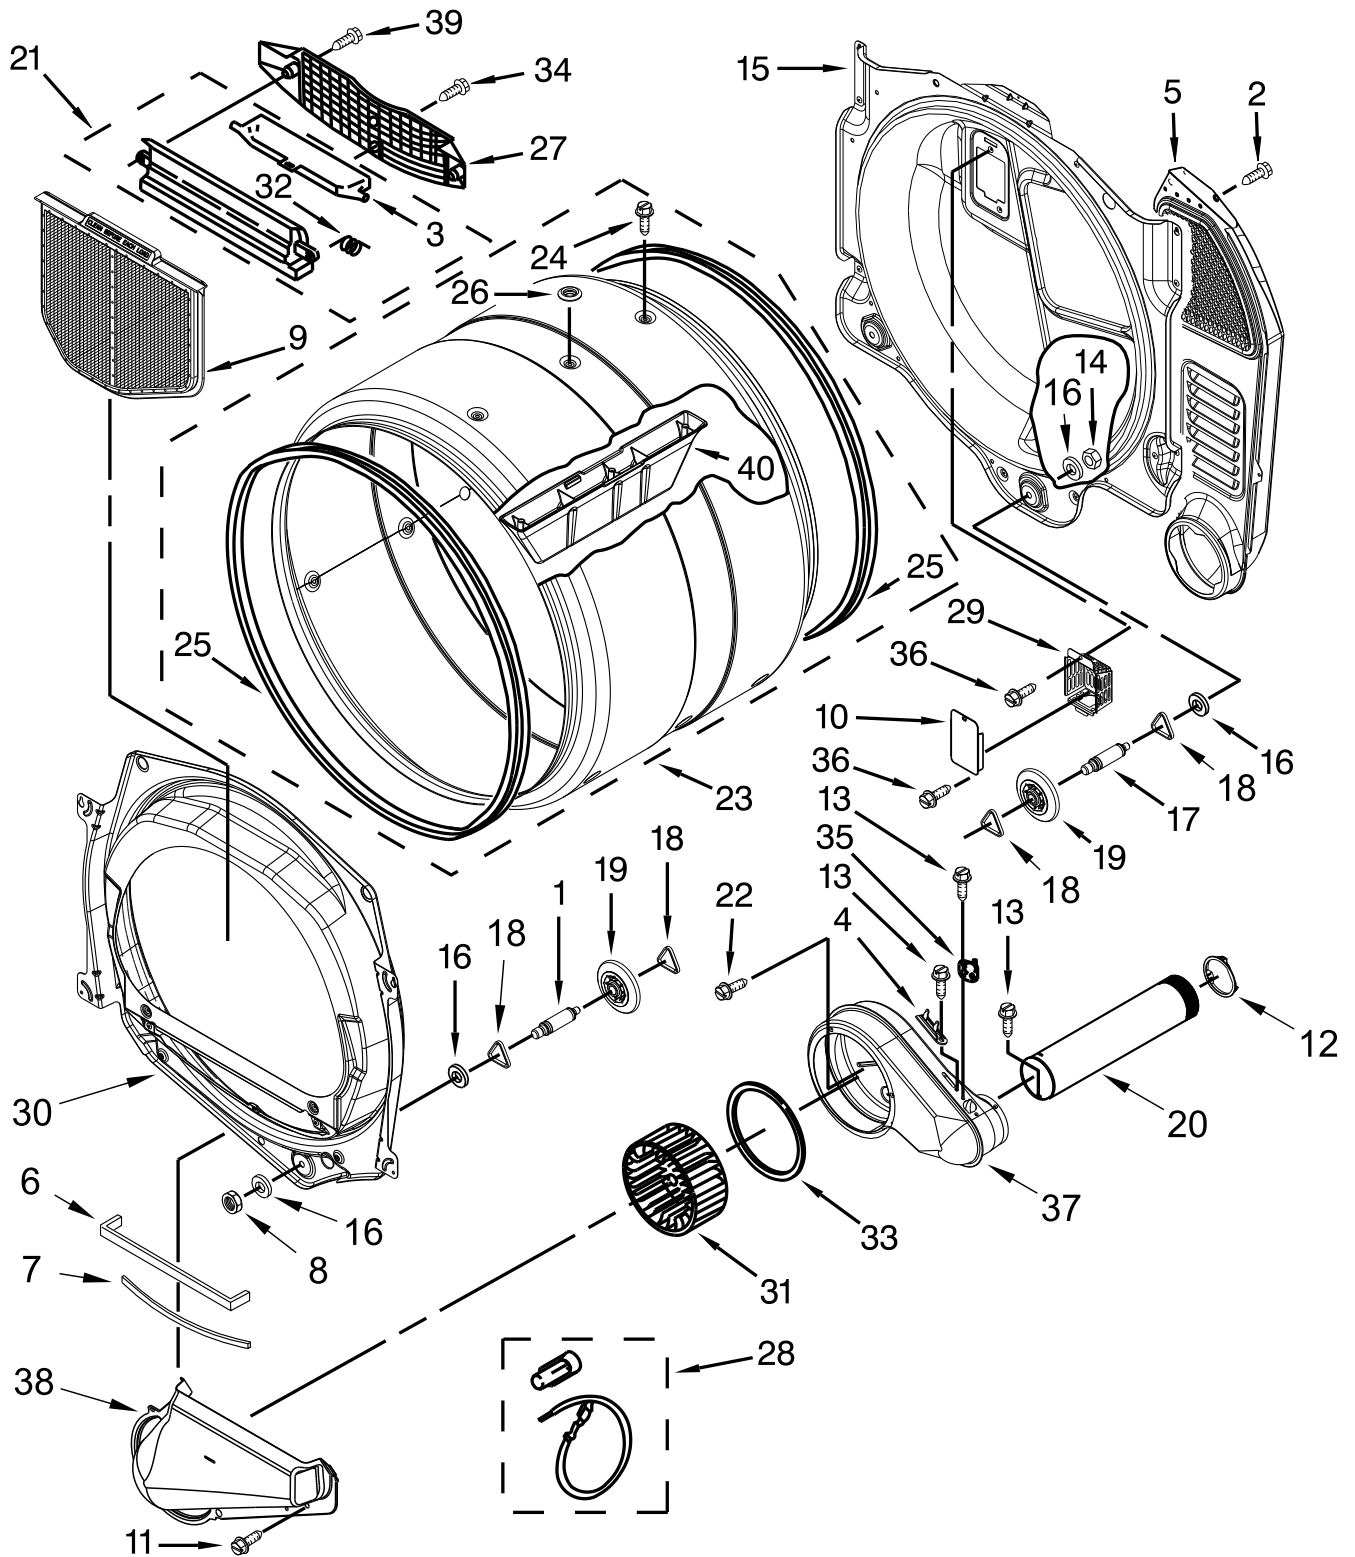

COMMERCIAL STACKED

MODELS:

MLE21PDAGW0 (White)
MLE21PNAGW0 (White)
MLG21PDAGW0 (White)

CONTROL PANEL PARTS

DRYER CABINET PARTS

BULKHEAD AND BLOWER PARTS

DRYER HEATING PARTS-ELECTRIC

DRYER HEATING PARTS-GAS

W10096909 BURNER ASSEMBLY PARTS

USE WITH TYPE 1 - NATURAL, TYPE 2 - MIXED
AND TYPE 4 - LIQUEFIED PROPANE AND BUTANE GASES

DRYER DOOR PARTS

WASHER DOOR PARTS

WASHER CABINET PARTS

DISPENSER PARTS

TUB AND BASKET PARTS

PUMP AND MOTOR PARTS