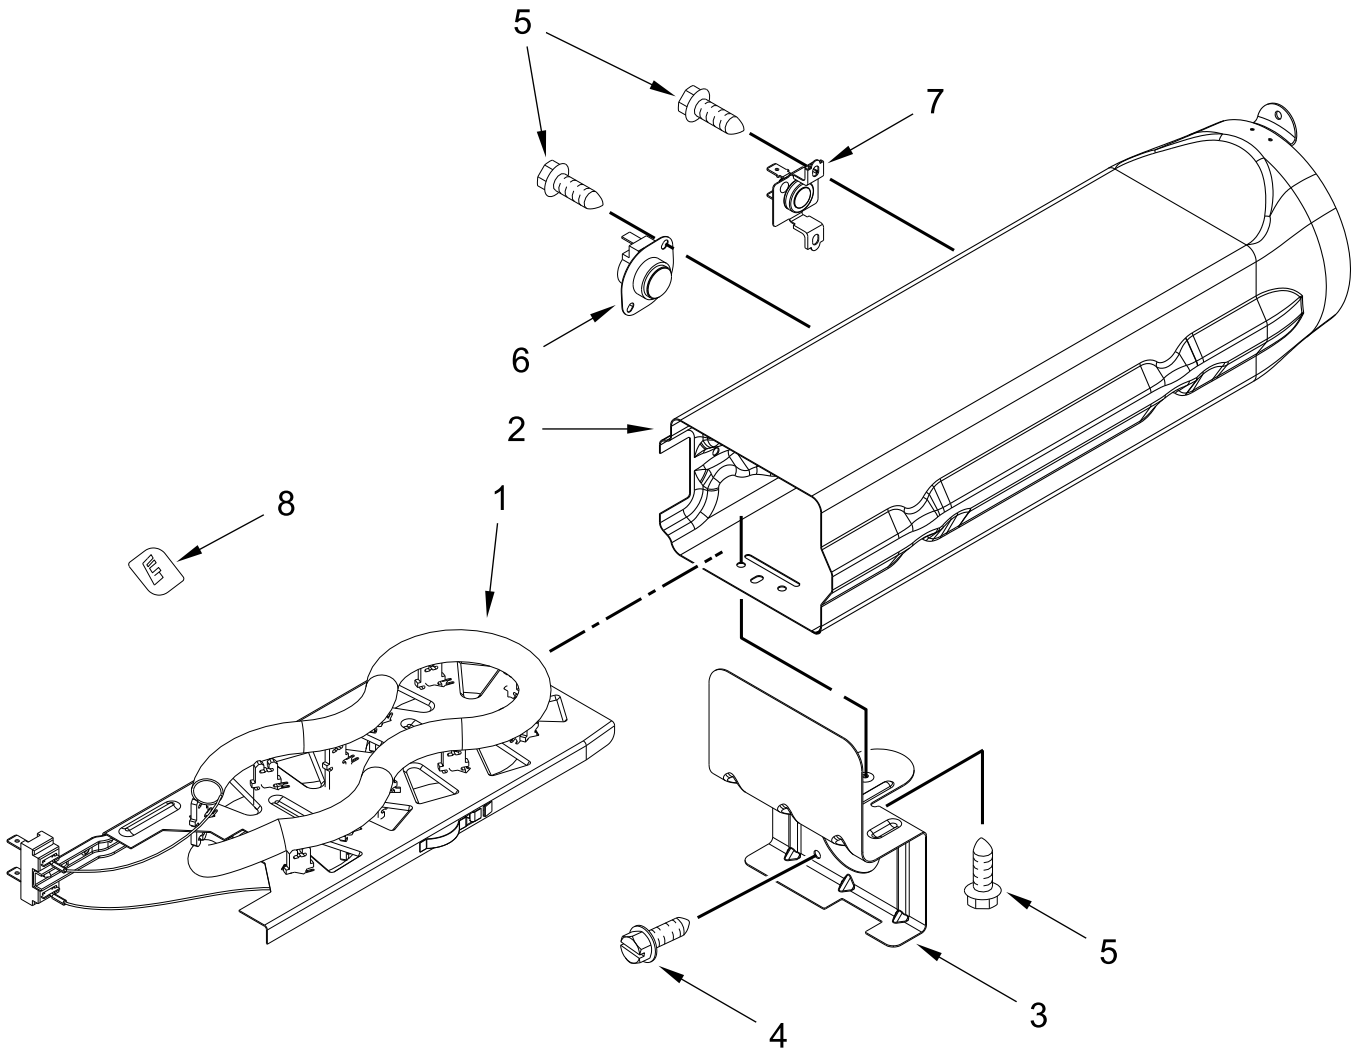

COMMERCIAL STACKED

MODELS:

MLE21PDAGW0 (White)
MLE21PNAGW0 (White)
MLG21PDAGW0 (White)

CONTROL PANEL PARTS

DRYER CABINET PARTS

BULKHEAD AND BLOWER PARTS

DRYER HEATING PARTS-ELECTRIC

DRYER HEATING PARTS-GAS

W10096909 BURNER ASSEMBLY PARTS

USE WITH TYPE 1 - NATURAL, TYPE 2 - MIXED
AND TYPE 4 - LIQUEFIED PROPANE AND BUTANE GASES

DRYER DOOR PARTS

WASHER DOOR PARTS

WASHER CABINET PARTS

DISPENSER PARTS

TUB AND BASKET PARTS

PUMP AND MOTOR PARTS