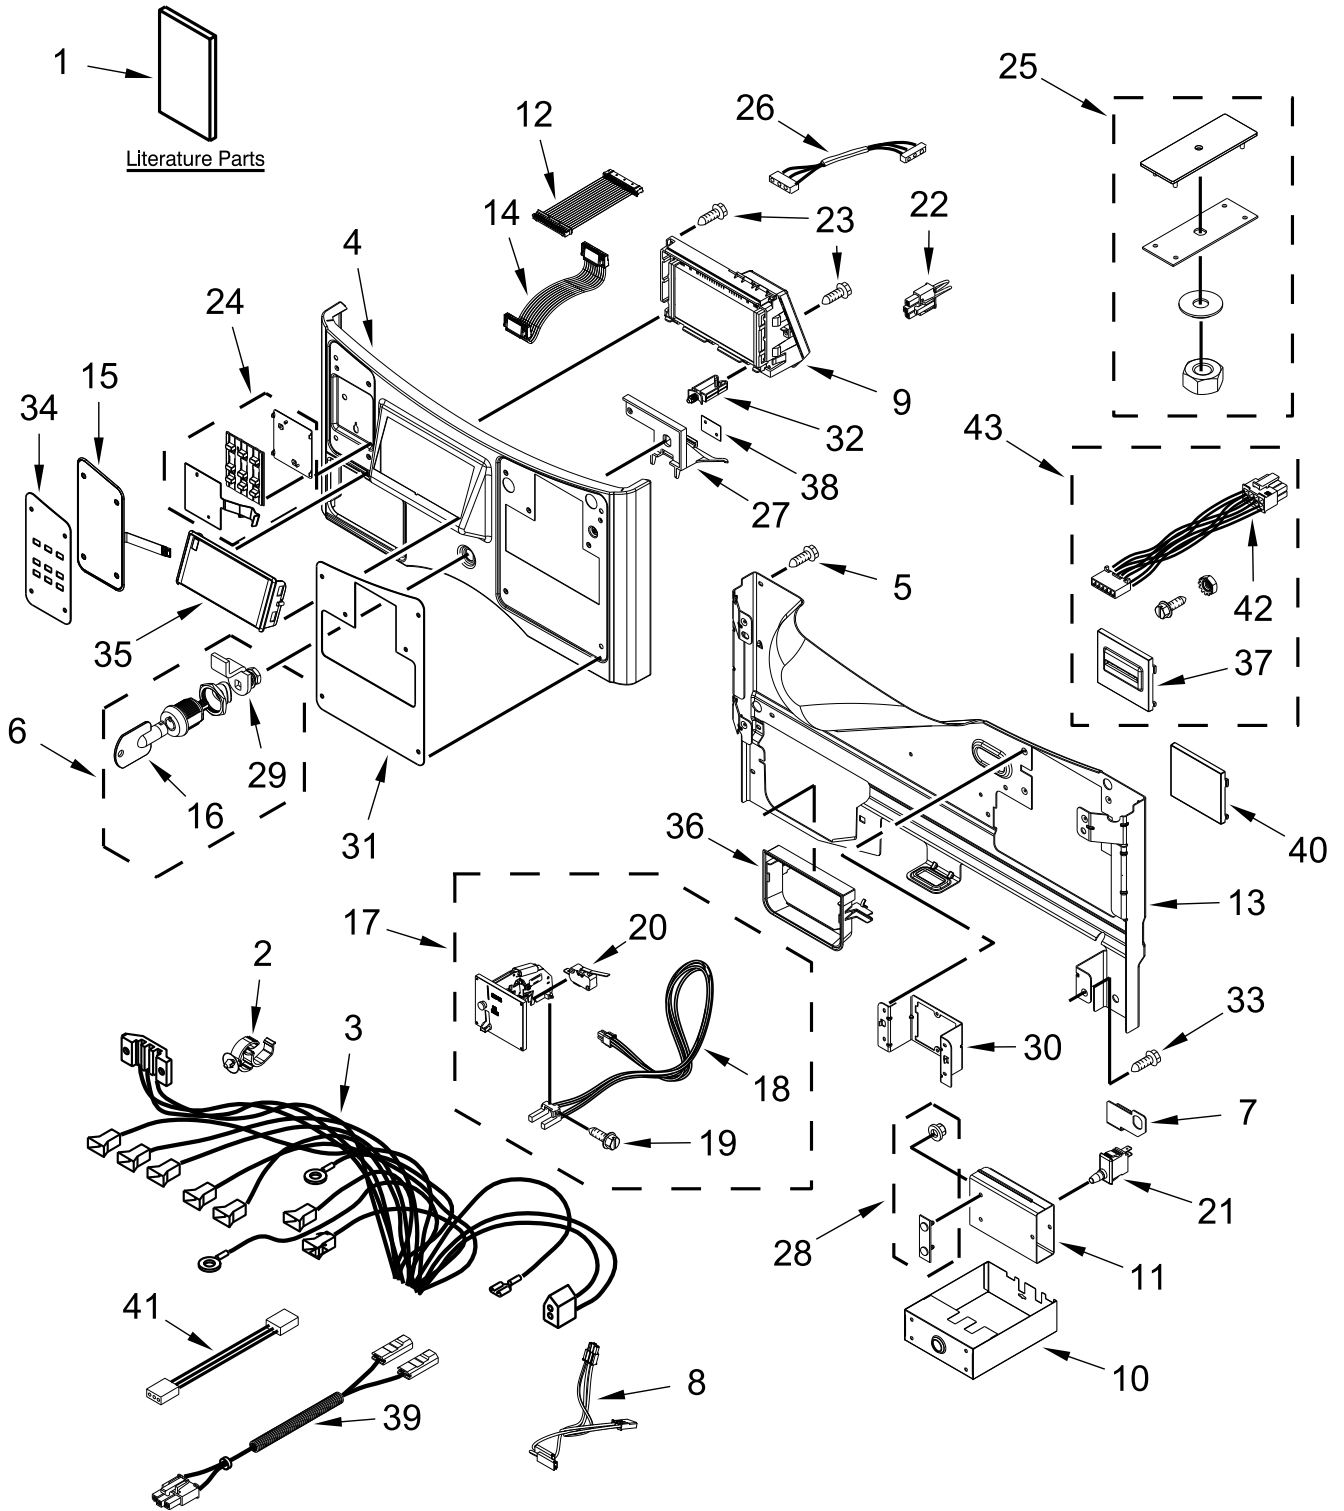

COMMERCIAL STACKED

MODELS:

MLE21PDAGW0 (White)
MLE21PNAGW0 (White)
MLG21PDAGW0 (White)

CONTROL PANEL PARTS

DRYER CABINET PARTS

BULKHEAD AND BLOWER PARTS

DRYER HEATING PARTS-ELECTRIC

DRYER HEATING PARTS-GAS

W10096909 BURNER ASSEMBLY PARTS

USE WITH TYPE 1 - NATURAL, TYPE 2 - MIXED
AND TYPE 4 - LIQUEFIED PROPANE AND BUTANE GASES

DRYER DOOR PARTS

WASHER DOOR PARTS

WASHER CABINET PARTS

DISPENSER PARTS

TUB AND BASKET PARTS

PUMP AND MOTOR PARTS