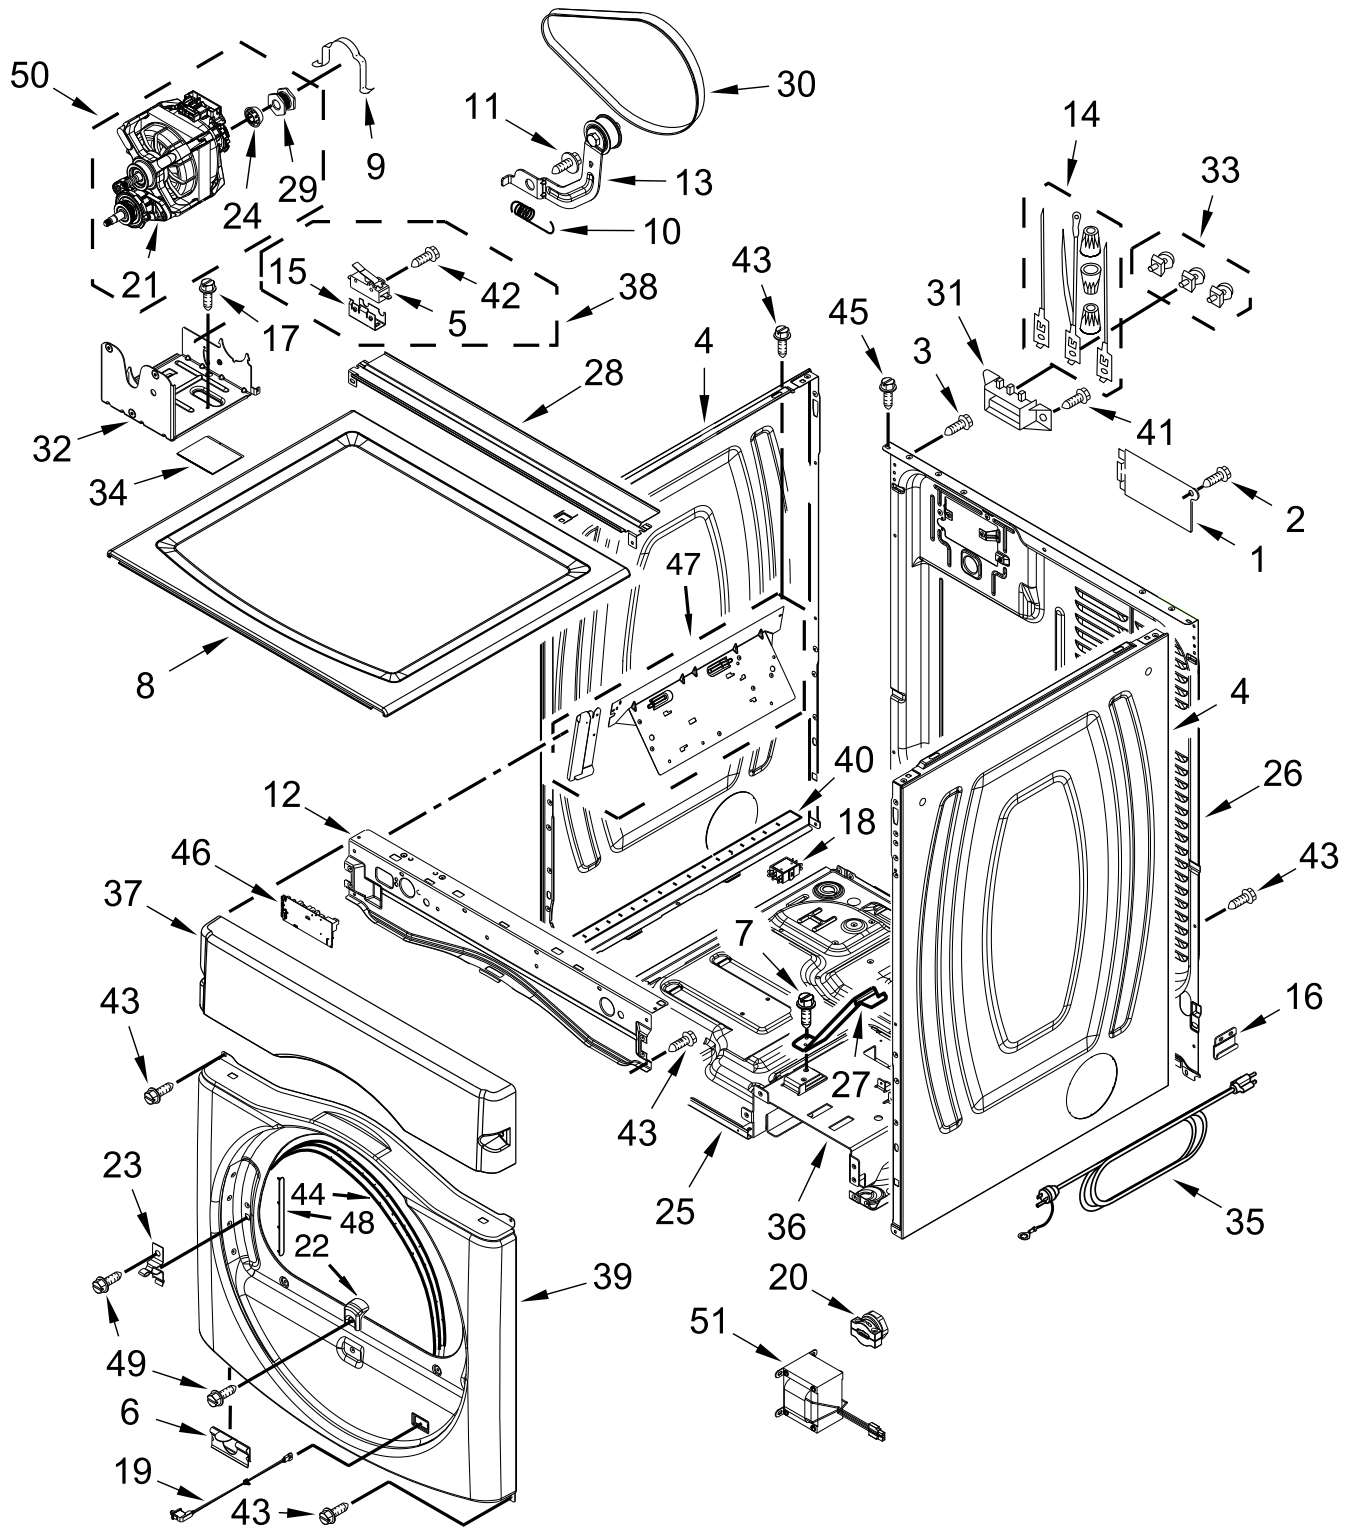

COMMERCIAL STACKED

MODELS:

MLE21PDAGW0 (White)
MLE21PNAGW0 (White)
MLG21PDAGW0 (White)

CONTROL PANEL PARTS

DRYER CABINET PARTS

BULKHEAD AND BLOWER PARTS

DRYER HEATING PARTS-ELECTRIC

DRYER HEATING PARTS-GAS

W10096909 BURNER ASSEMBLY PARTS

USE WITH TYPE 1 - NATURAL, TYPE 2 - MIXED
AND TYPE 4 - LIQUEFIED PROPANE AND BUTANE GASES

DRYER DOOR PARTS

WASHER DOOR PARTS

WASHER CABINET PARTS

DISPENSER PARTS

TUB AND BASKET PARTS

PUMP AND MOTOR PARTS