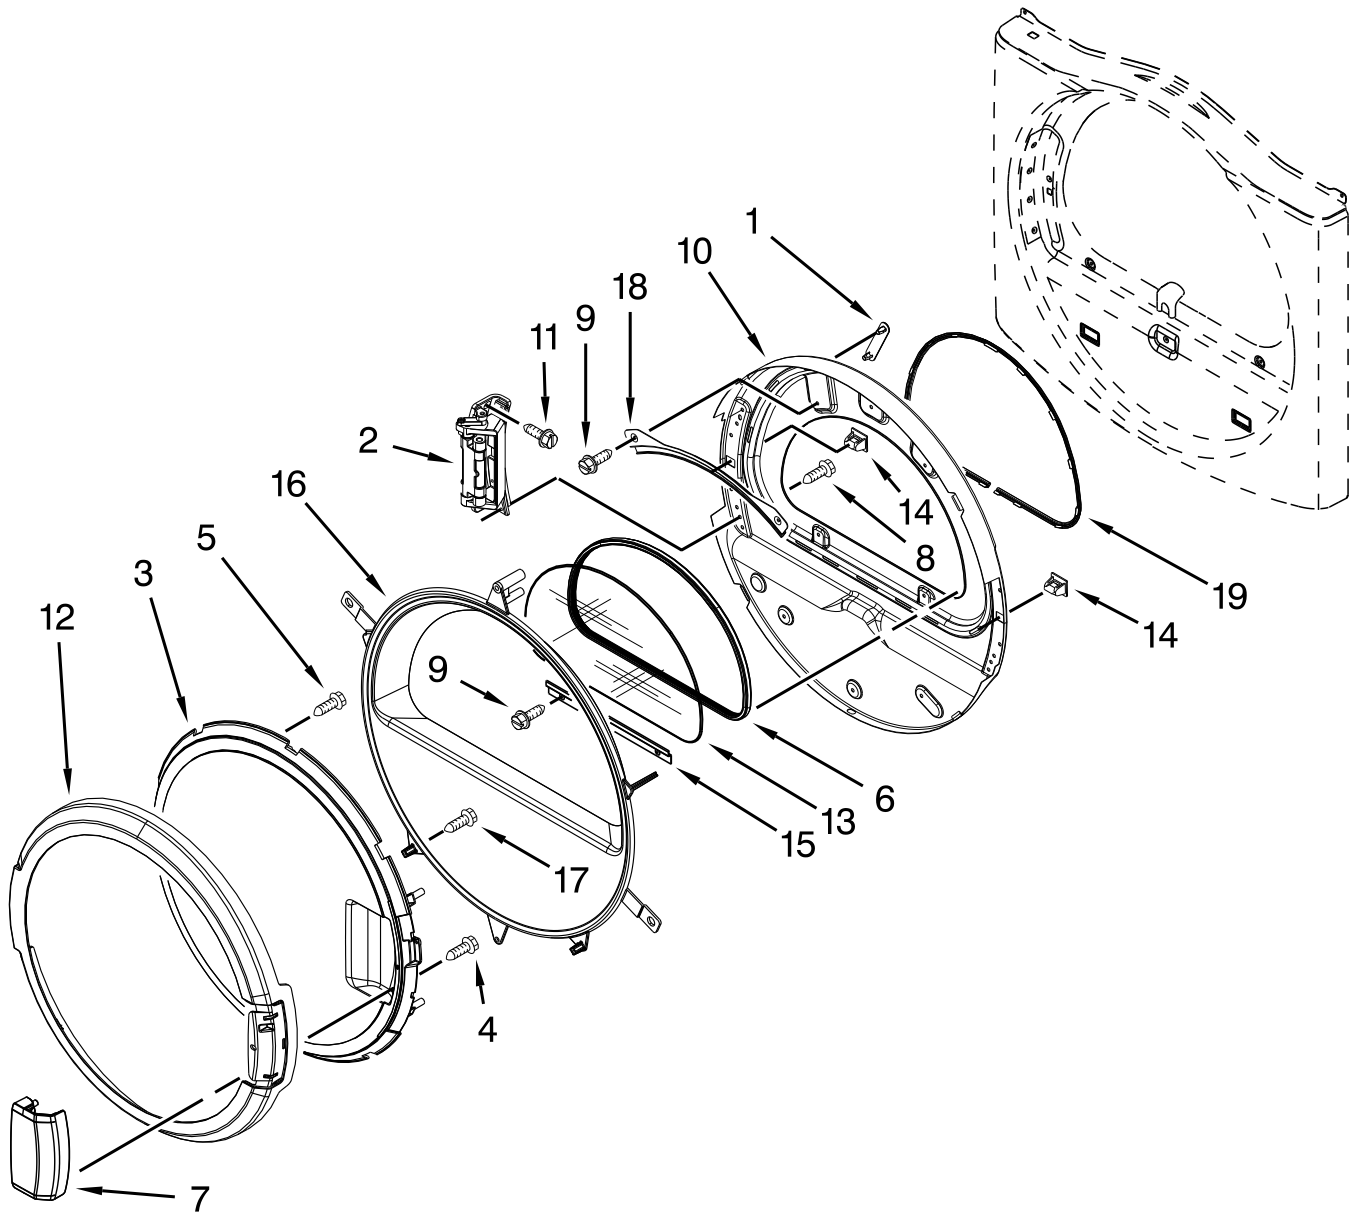

COMMERCIAL STACKED

MODELS:

MLE21PDAGW0 (White)
MLE21PNAGW0 (White)
MLG21PDAGW0 (White)

CONTROL PANEL PARTS

DRYER CABINET PARTS

BULKHEAD AND BLOWER PARTS

DRYER HEATING PARTS-ELECTRIC

DRYER HEATING PARTS-GAS

W10096909 BURNER ASSEMBLY PARTS

USE WITH TYPE 1 - NATURAL, TYPE 2 - MIXED
AND TYPE 4 - LIQUEFIED PROPANE AND BUTANE GASES

DRYER DOOR PARTS

WASHER DOOR PARTS

WASHER CABINET PARTS

DISPENSER PARTS

TUB AND BASKET PARTS

PUMP AND MOTOR PARTS