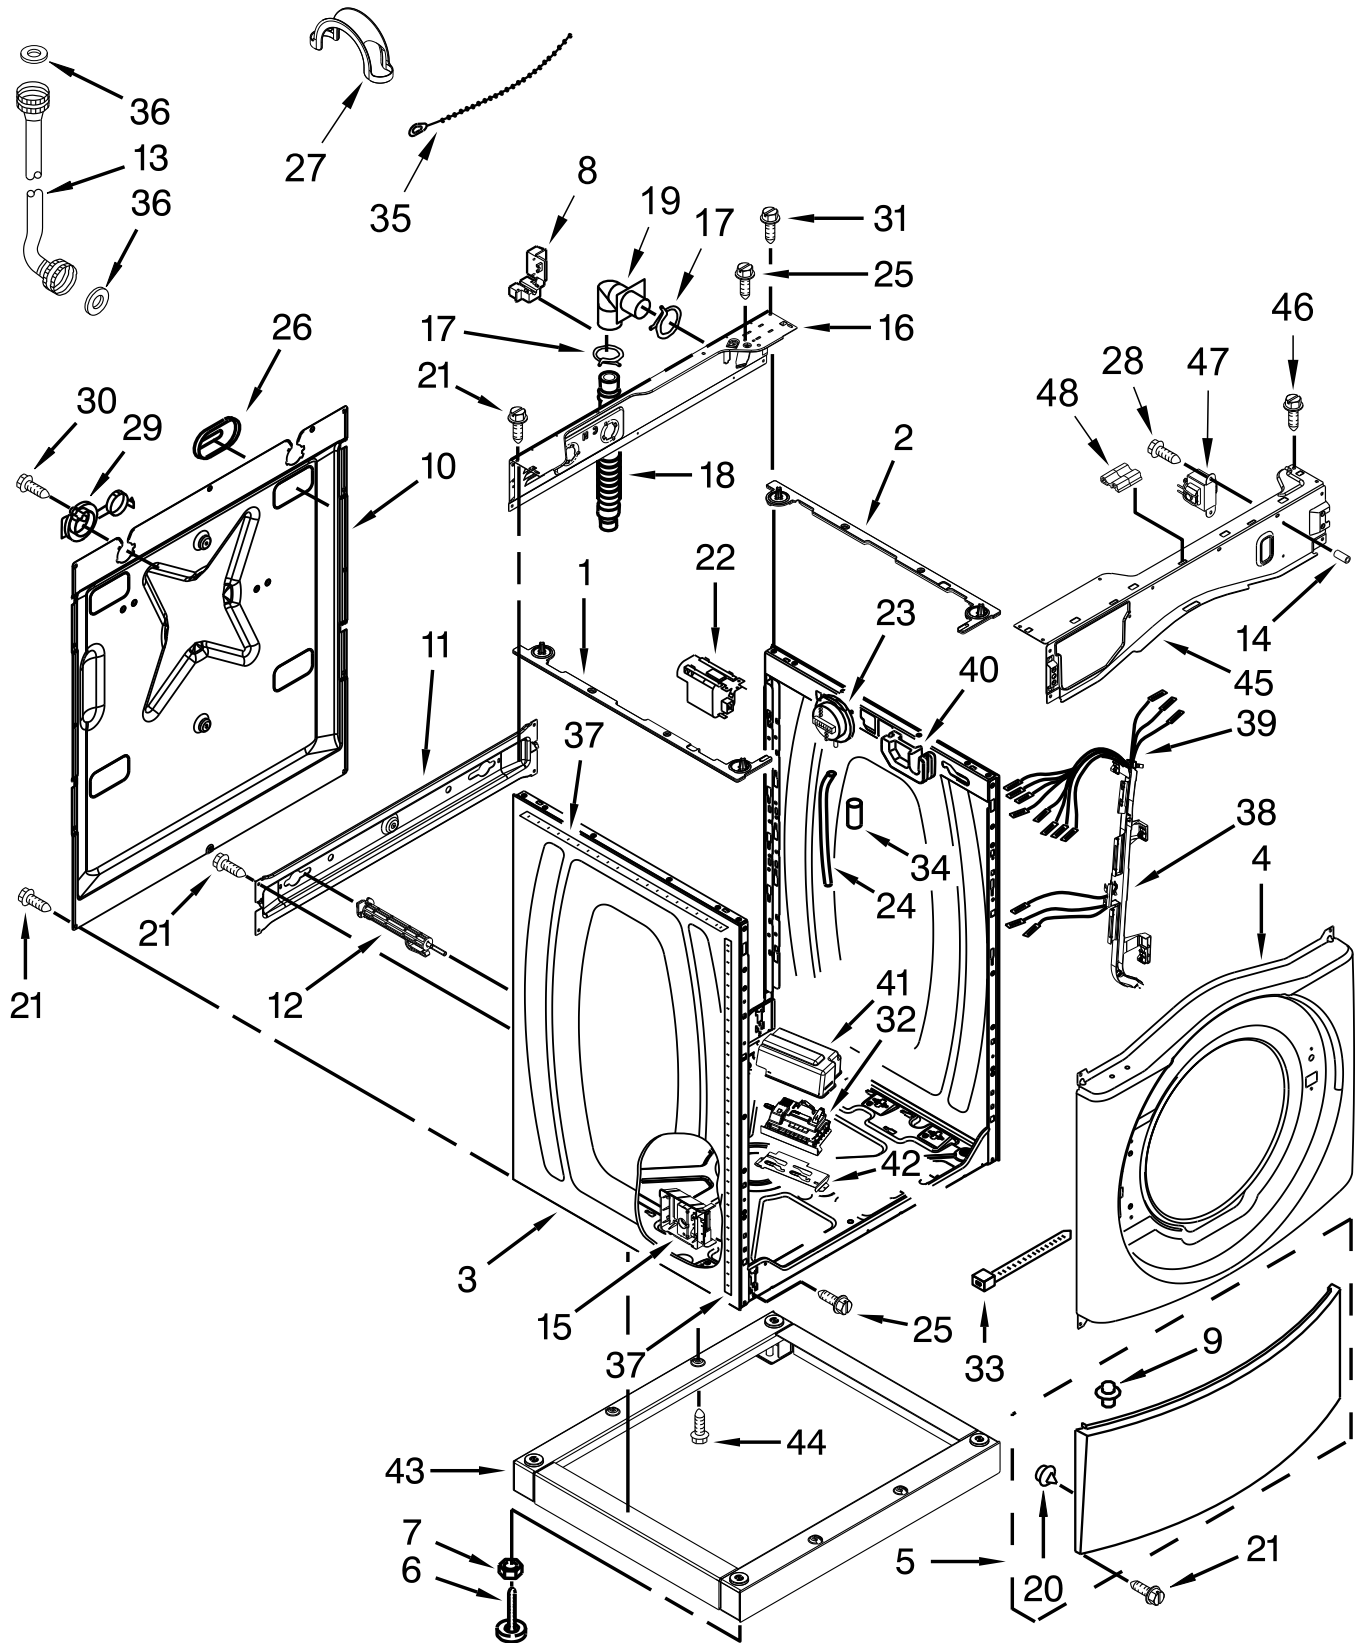

W10096909 BURNER ASSEMBLY PARTS

USE WITH TYPE 1 - NATURAL, TYPE 2 - MIXED
AND TYPE 4 - LIQUEFIED PROPANE AND BUTANE GASES

DRYER DOOR PARTS

WASHER DOOR PARTS

WASHER CABINET PARTS

DISPENSER PARTS

TUB AND BASKET PARTS

PUMP AND MOTOR PARTS