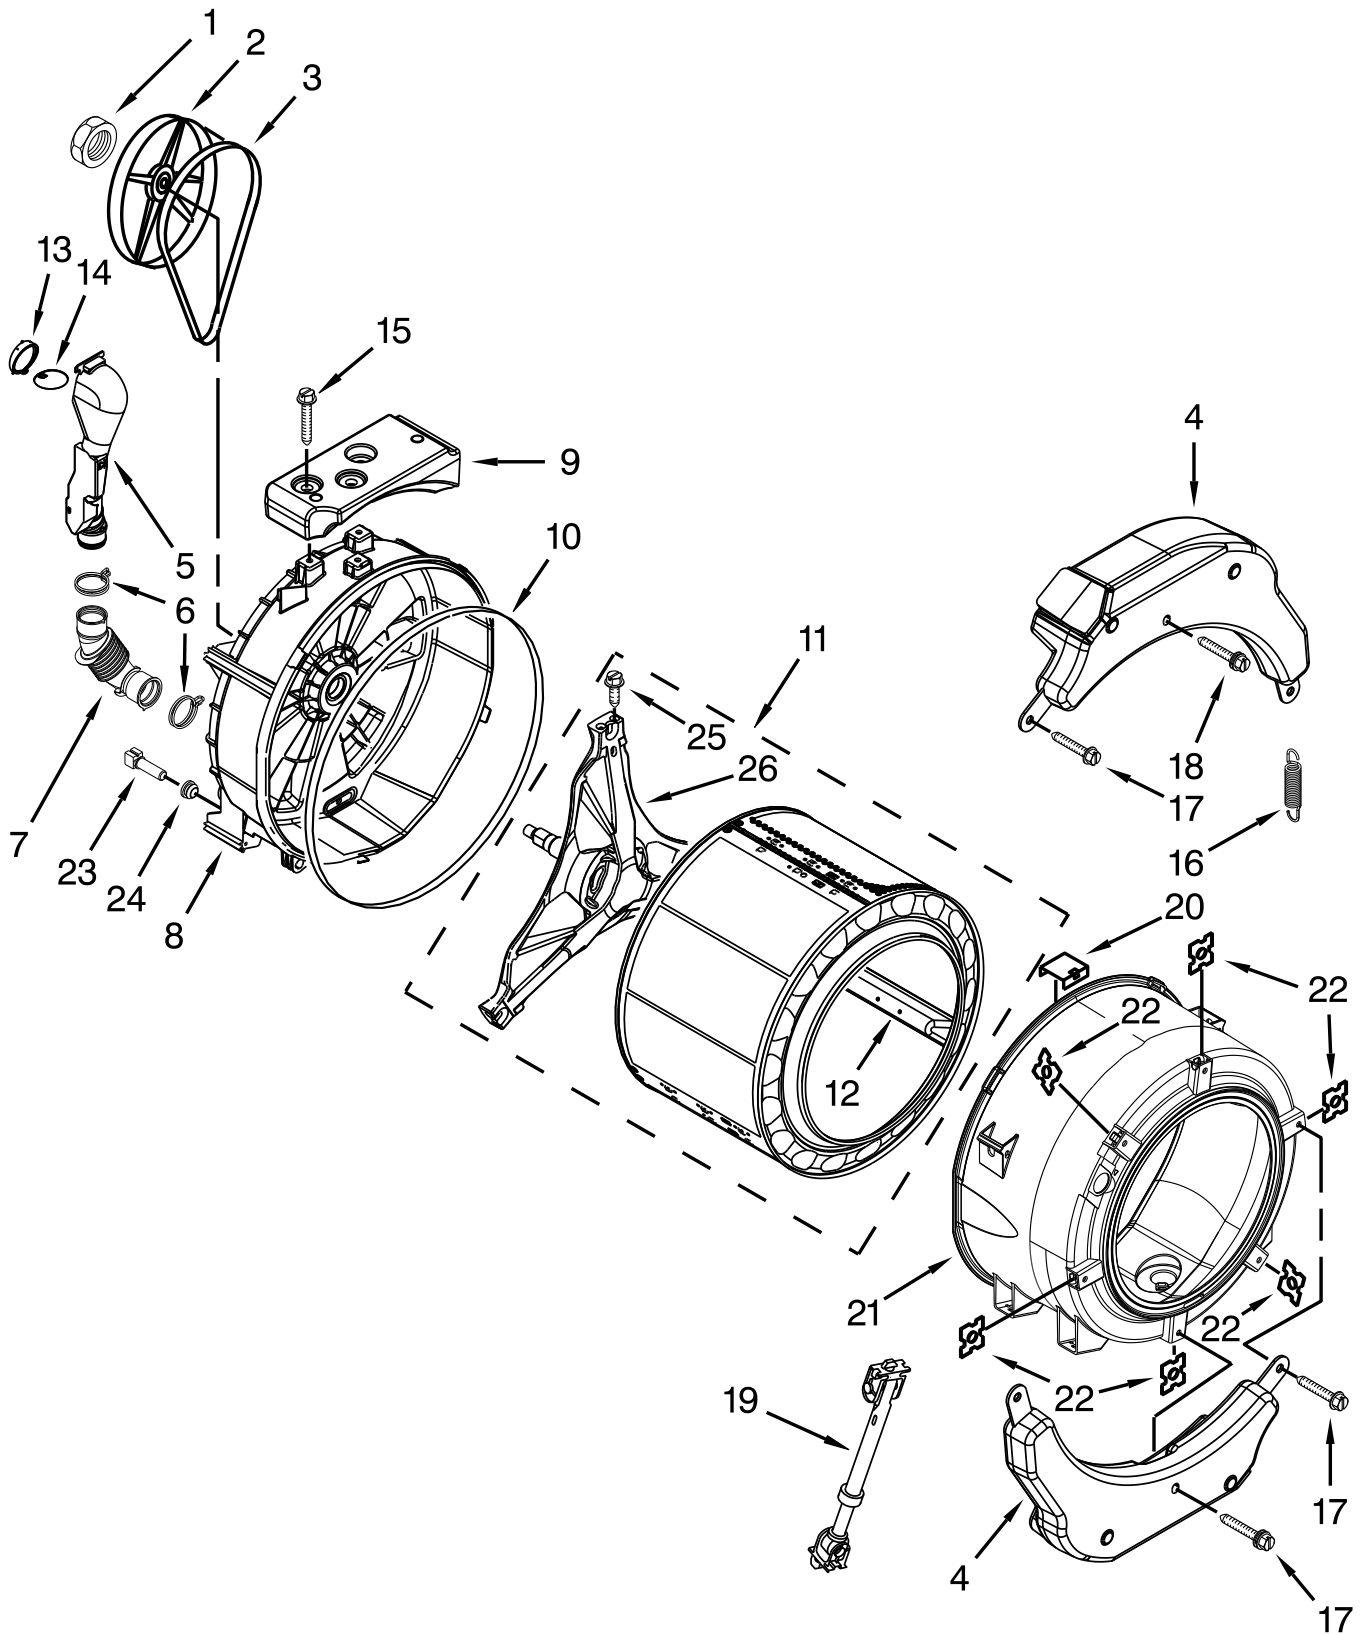

W10096909 BURNER ASSEMBLY PARTS

USE WITH TYPE 1 - NATURAL, TYPE 2 - MIXED
AND TYPE 4 - LIQUEFIED PROPANE AND BUTANE GASES

DRYER DOOR PARTS

WASHER DOOR PARTS

WASHER CABINET PARTS

DISPENSER PARTS

TUB AND BASKET PARTS

PUMP AND MOTOR PARTS