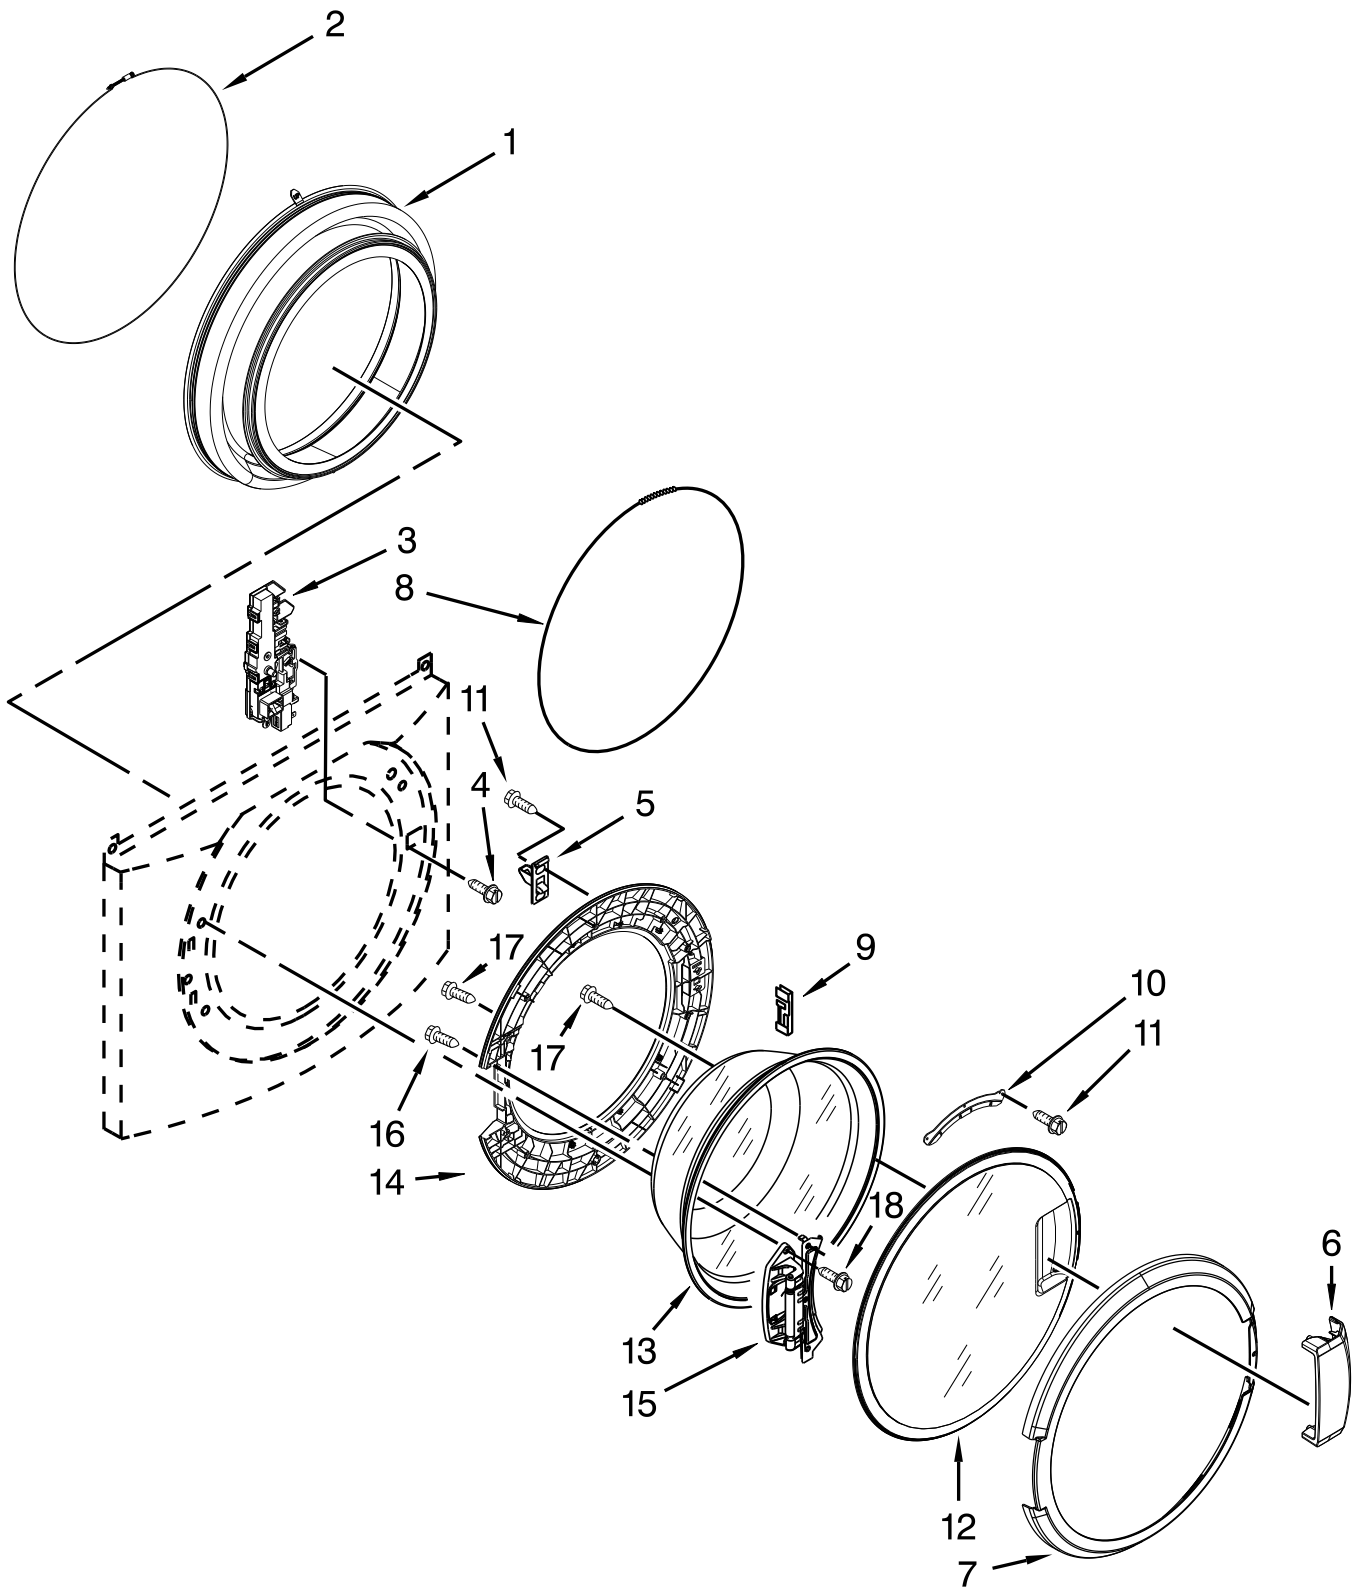

W10096909 BURNER ASSEMBLY PARTS

USE WITH TYPE 1 - NATURAL, TYPE 2 - MIXED
AND TYPE 4 - LIQUEFIED PROPANE AND BUTANE GASES

DRYER DOOR PARTS

WASHER DOOR PARTS

WASHER CABINET PARTS

DISPENSER PARTS

TUB AND BASKET PARTS

PUMP AND MOTOR PARTS