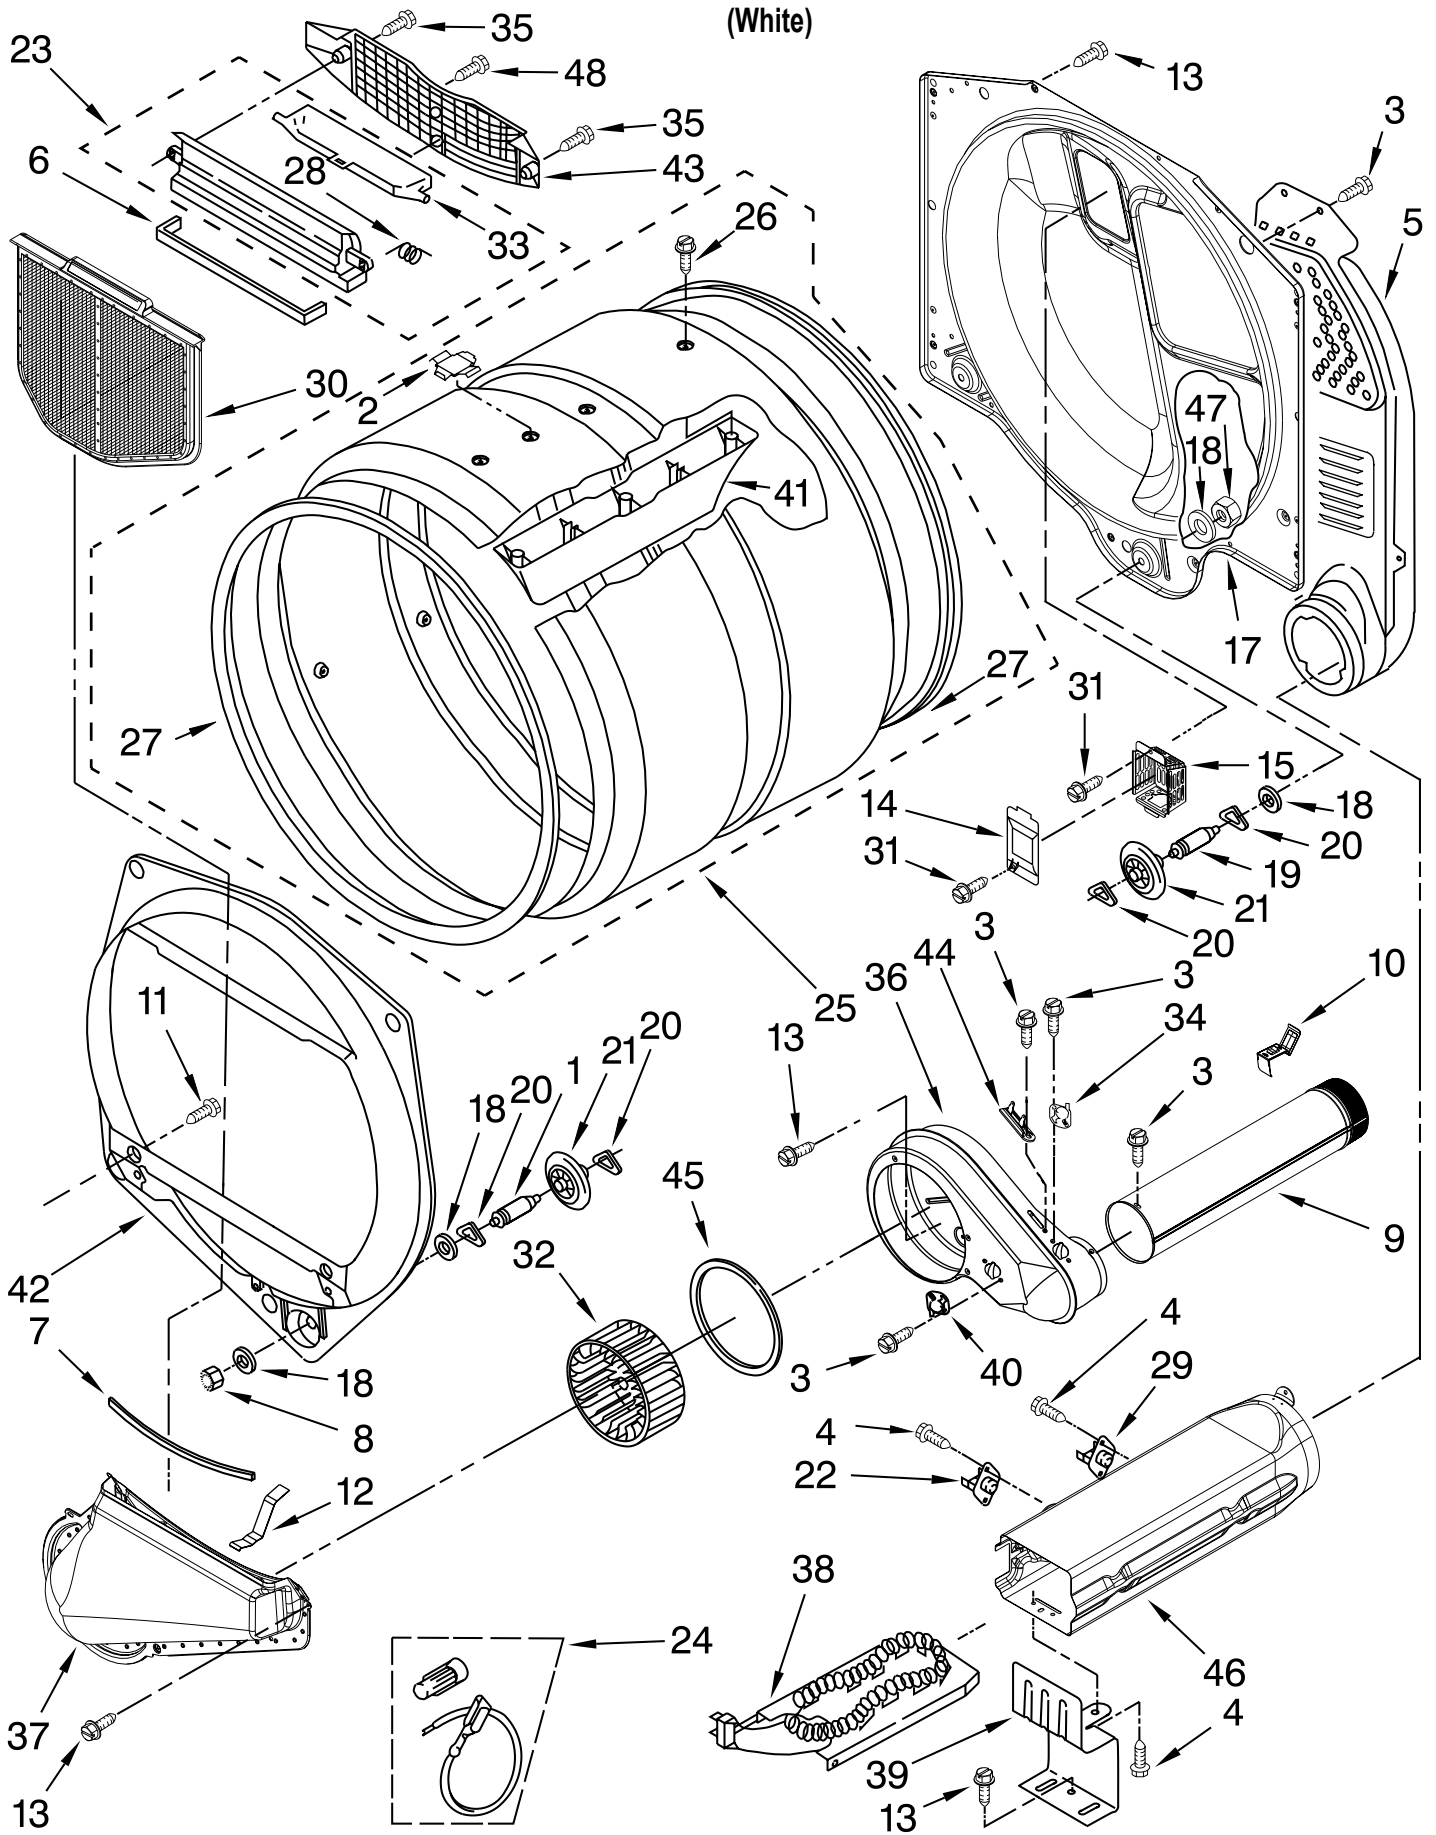

# CONTROL PANEL AND SEPARATOR PARTS

For Model: MLE24PNAGW1  
(White)

FOR ORDERING INFORMATION REFER TO PARTS PRICE LIST

# UPPER AND LOWER BULKHEAD PARTS

For Model: MLE24PNAGW1

(White)

FOR ORDERING INFORMATION REFER TO PARTS PRICE LIST

# DOOR PARTS

For Model: MLE24PNAGW1  
(White)

FOR ORDERING INFORMATION REFER TO PARTS PRICE LIST