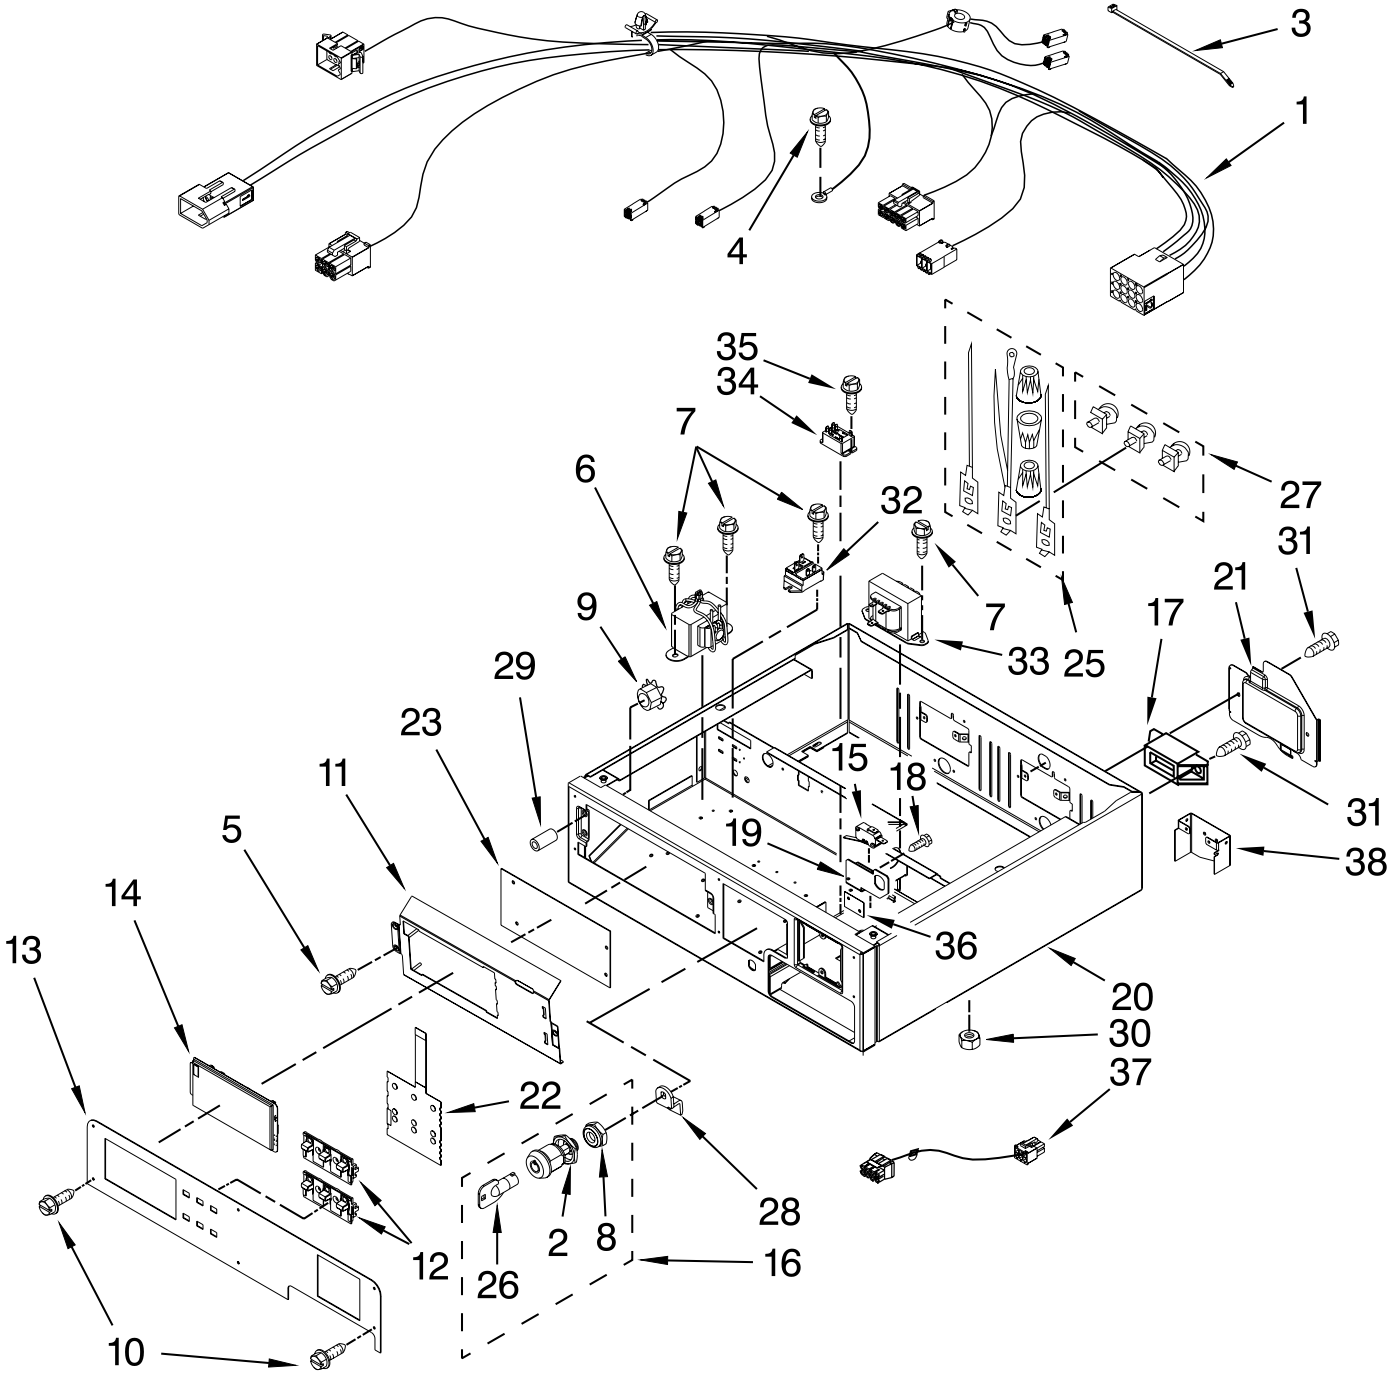

# CONTROL PANEL AND SEPARATOR PARTS

For Model: MLE24PNAGW1  
(White)

FOR ORDERING INFORMATION REFER TO PARTS PRICE LIST

# UPPER CABINET AND FRONT PANEL PARTS

For Model: MLE24PNAGW1

(White)

FOR ORDERING INFORMATION REFER TO PARTS PRICE LIST

# UPPER AND LOWER BULKHEAD PARTS

For Model: MLE24PNAGW1

(White)

FOR ORDERING INFORMATION REFER TO PARTS PRICE LIST

# DOOR PARTS

For Model: MLE24PNAGW1  
(White)

FOR ORDERING INFORMATION REFER TO PARTS PRICE LIST