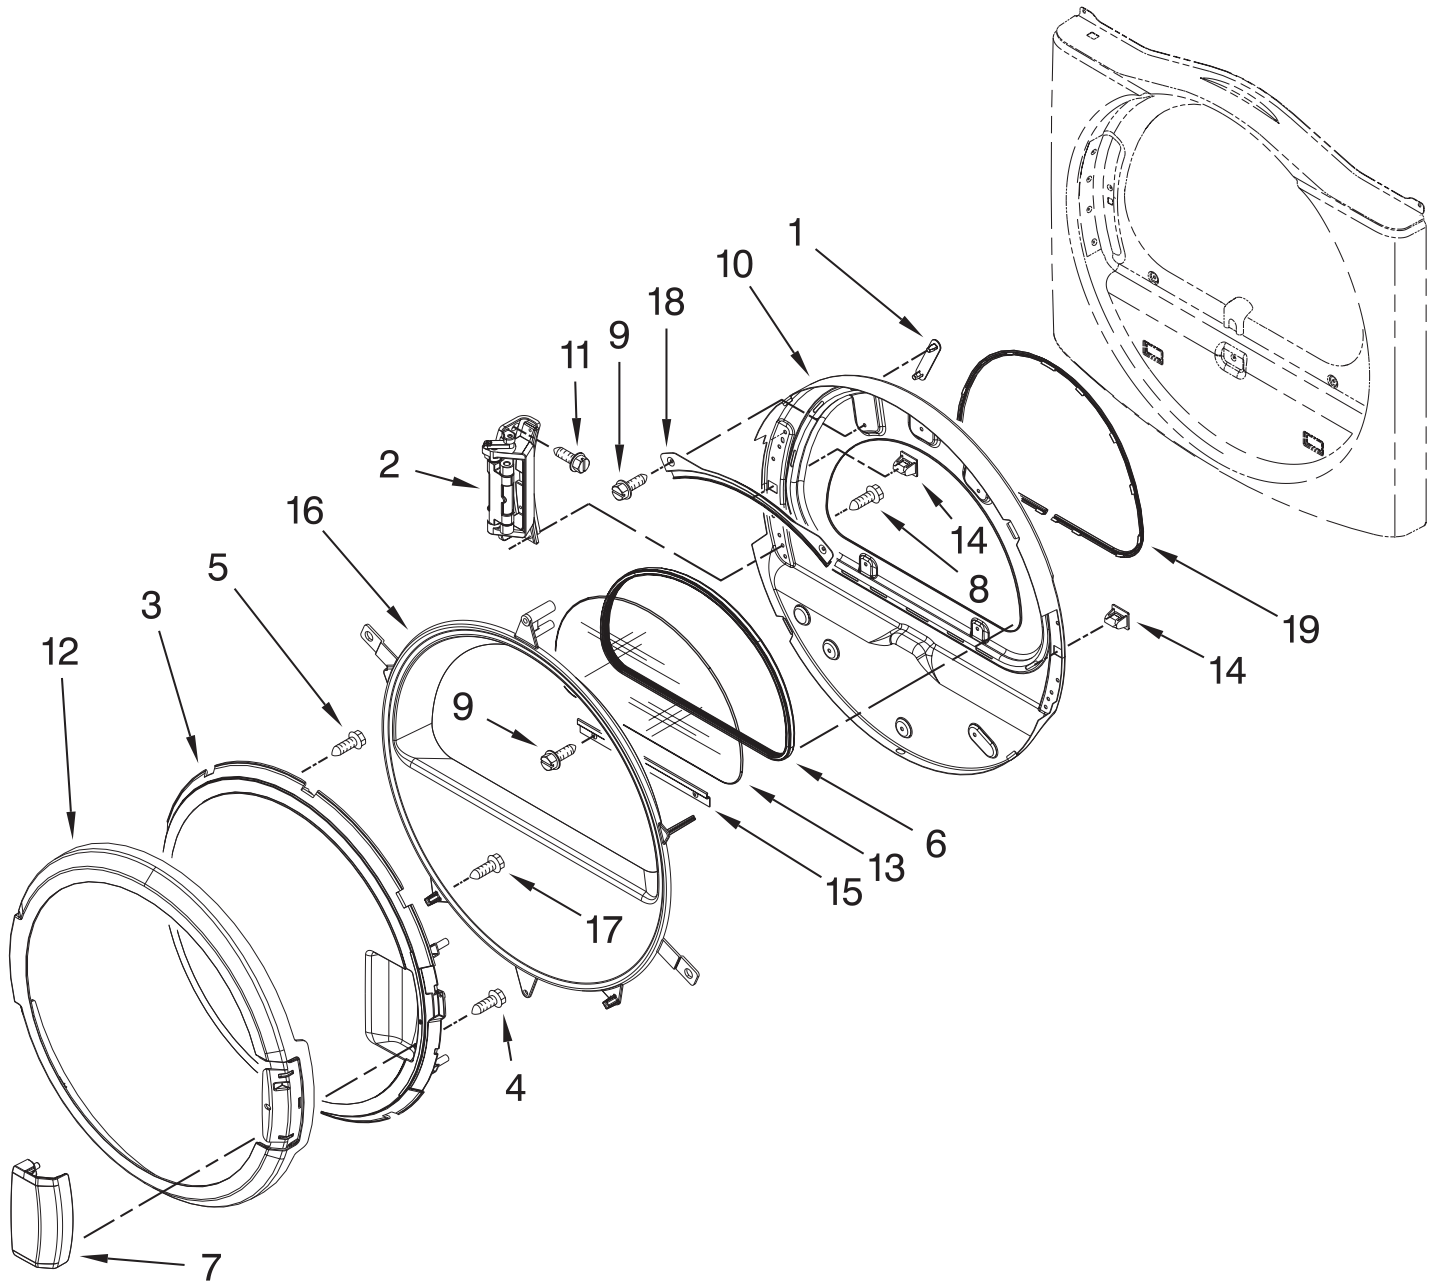

FOR ORDERING INFORMATION REFER TO PARTS PRICE LIST

WASHER DOOR PARTS

For Models: MLE20PNAGW0, MLE20PDAGW0, MLG20PDAGW0
(White) (White) (White)

FOR ORDERING INFORMATION REFER TO PARTS PRICE LIST

WASHER CABINET PARTS