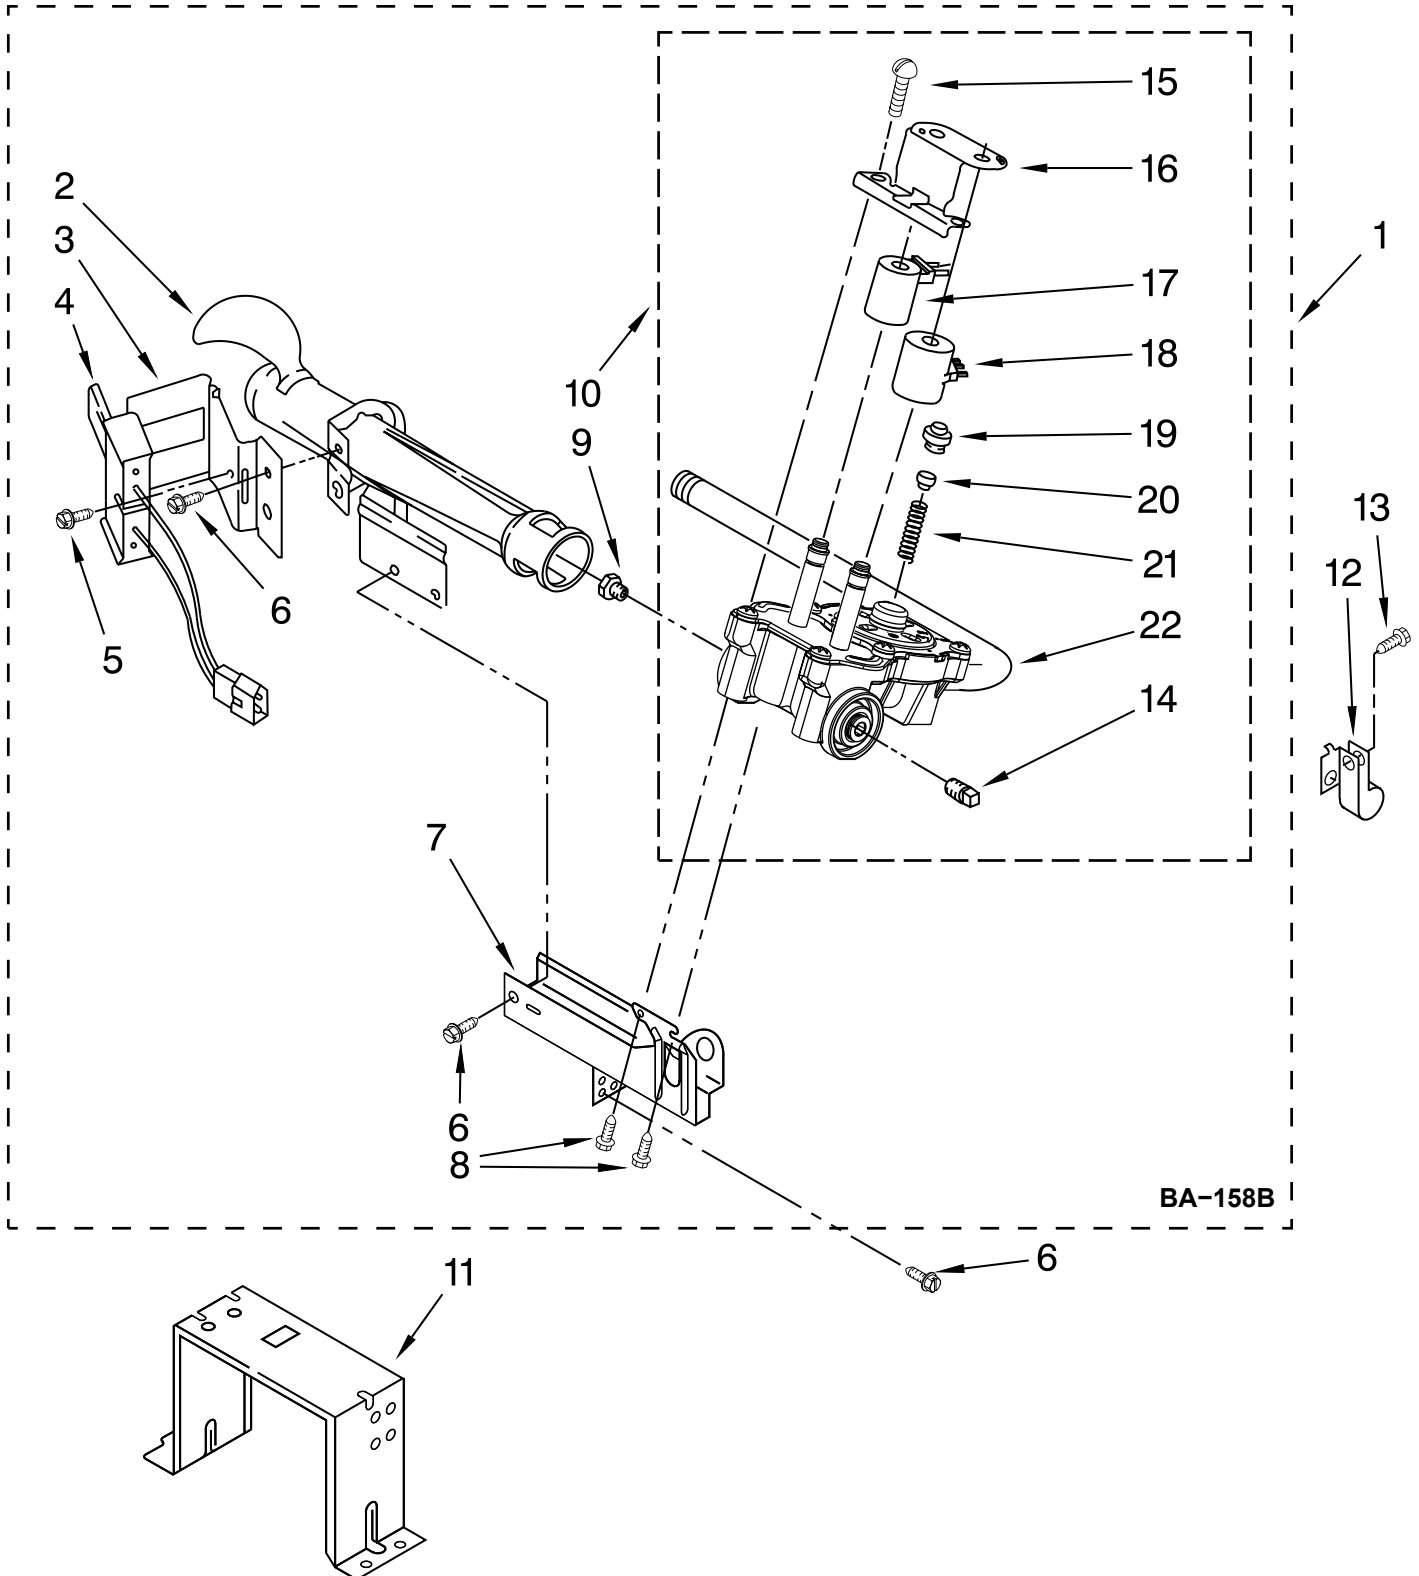

W10096909 BURNER ASSEMBLY

For Models: MLE20PNAGW0, MLE20PDAGW0, MLG20PDAGW0

(White)

(White)

(White)

USE WITH TYPE 1 – NATURAL, TYPE 2 – MIXED,
AND TYPE 4 – LIQUEFIED PROPANE AND BUTANE GASES

FOR ORDERING INFORMATION REFER TO PARTS PRICE LIST