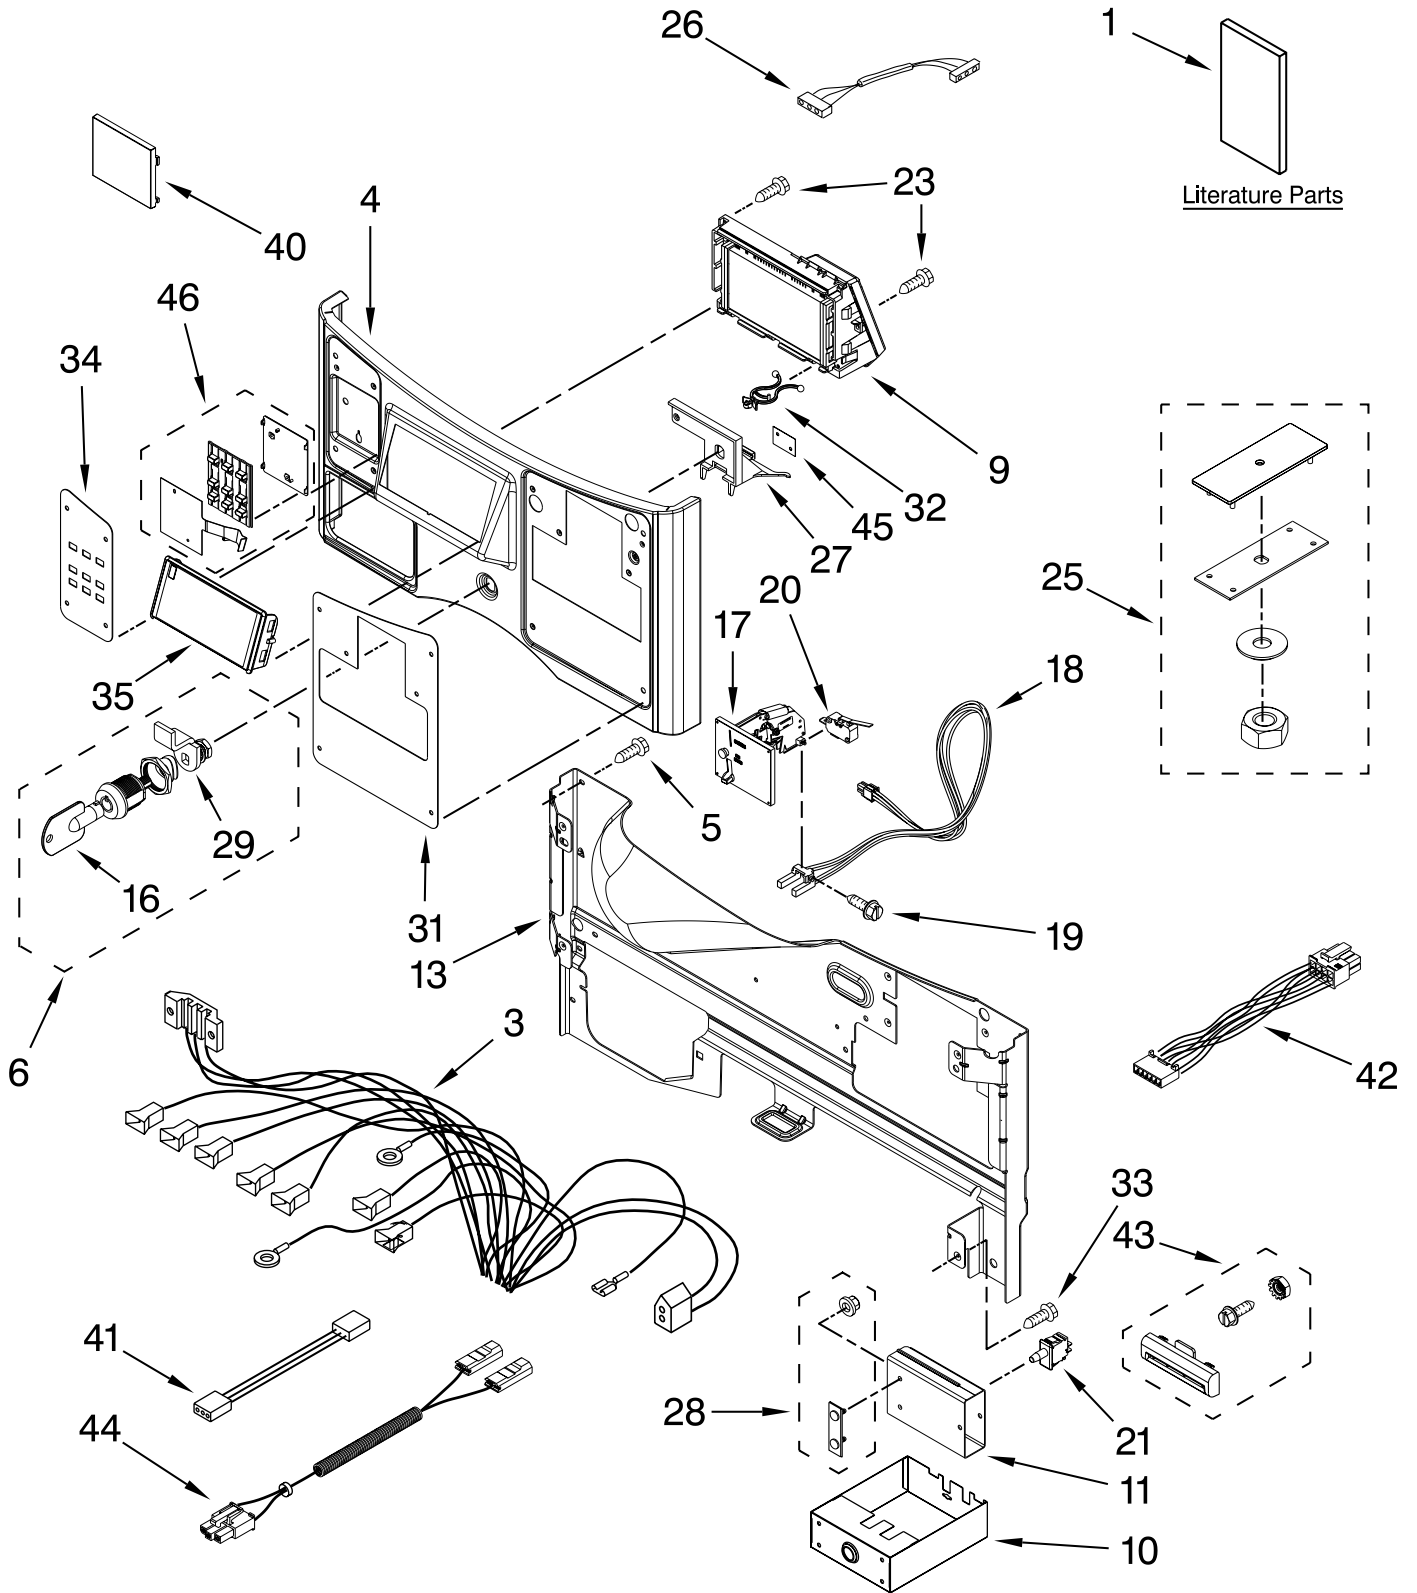

PARTS LIST

for

MAYTAG[®]

COMMERCIAL STACKED

MODEL NO.(S)

ELECTRIC DRYER/WASHER

MLE20PNAGWO (WHITE)

MLE20PDAGW0 (WHITE)

GAS DRYER/WASHER

MLG20PDAGW0 (WHITE)

CONTROL PANEL PARTS

For Models: MLE20PNAGW0, MLE20PDAGW0, MLG20PDAGW0
 (White) (White) (White)

FOR ORDERING INFORMATION REFER TO PARTS PRICE LIST

DRYER CABINET PARTS

For Models: MLE20PNAGW0, MLE20PDAGW0, MLG20PDAGW0