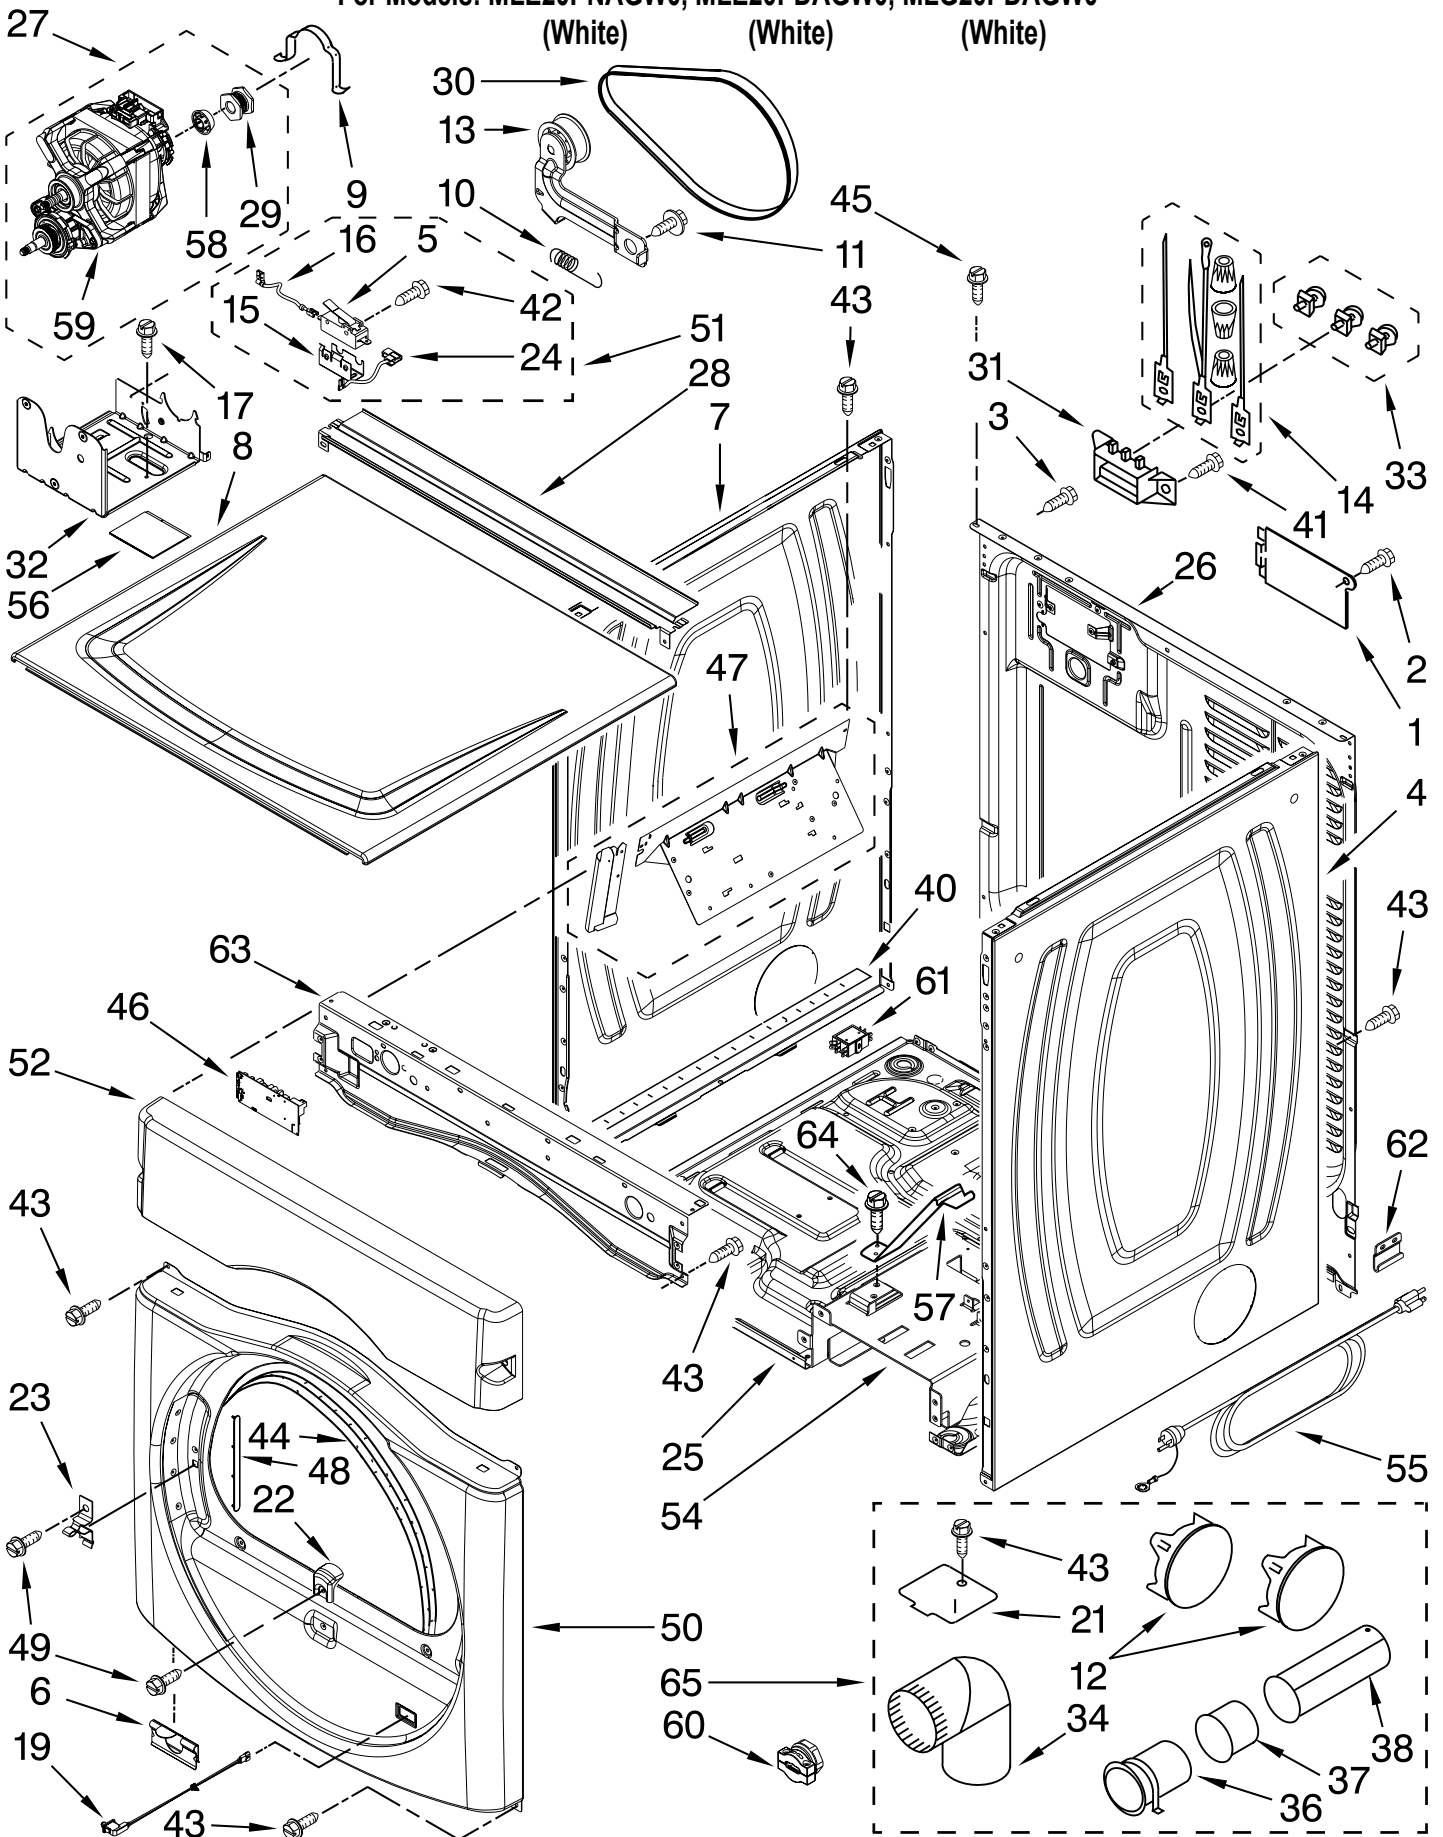

DRYER CABINET PARTS

For Models: MLE20PNAGW0, MLE20PDAGW0, MLG20PDAGW0

(White)

(White)

(White)

FOR ORDERING INFORMATION REFER TO PARTS PRICE LIST