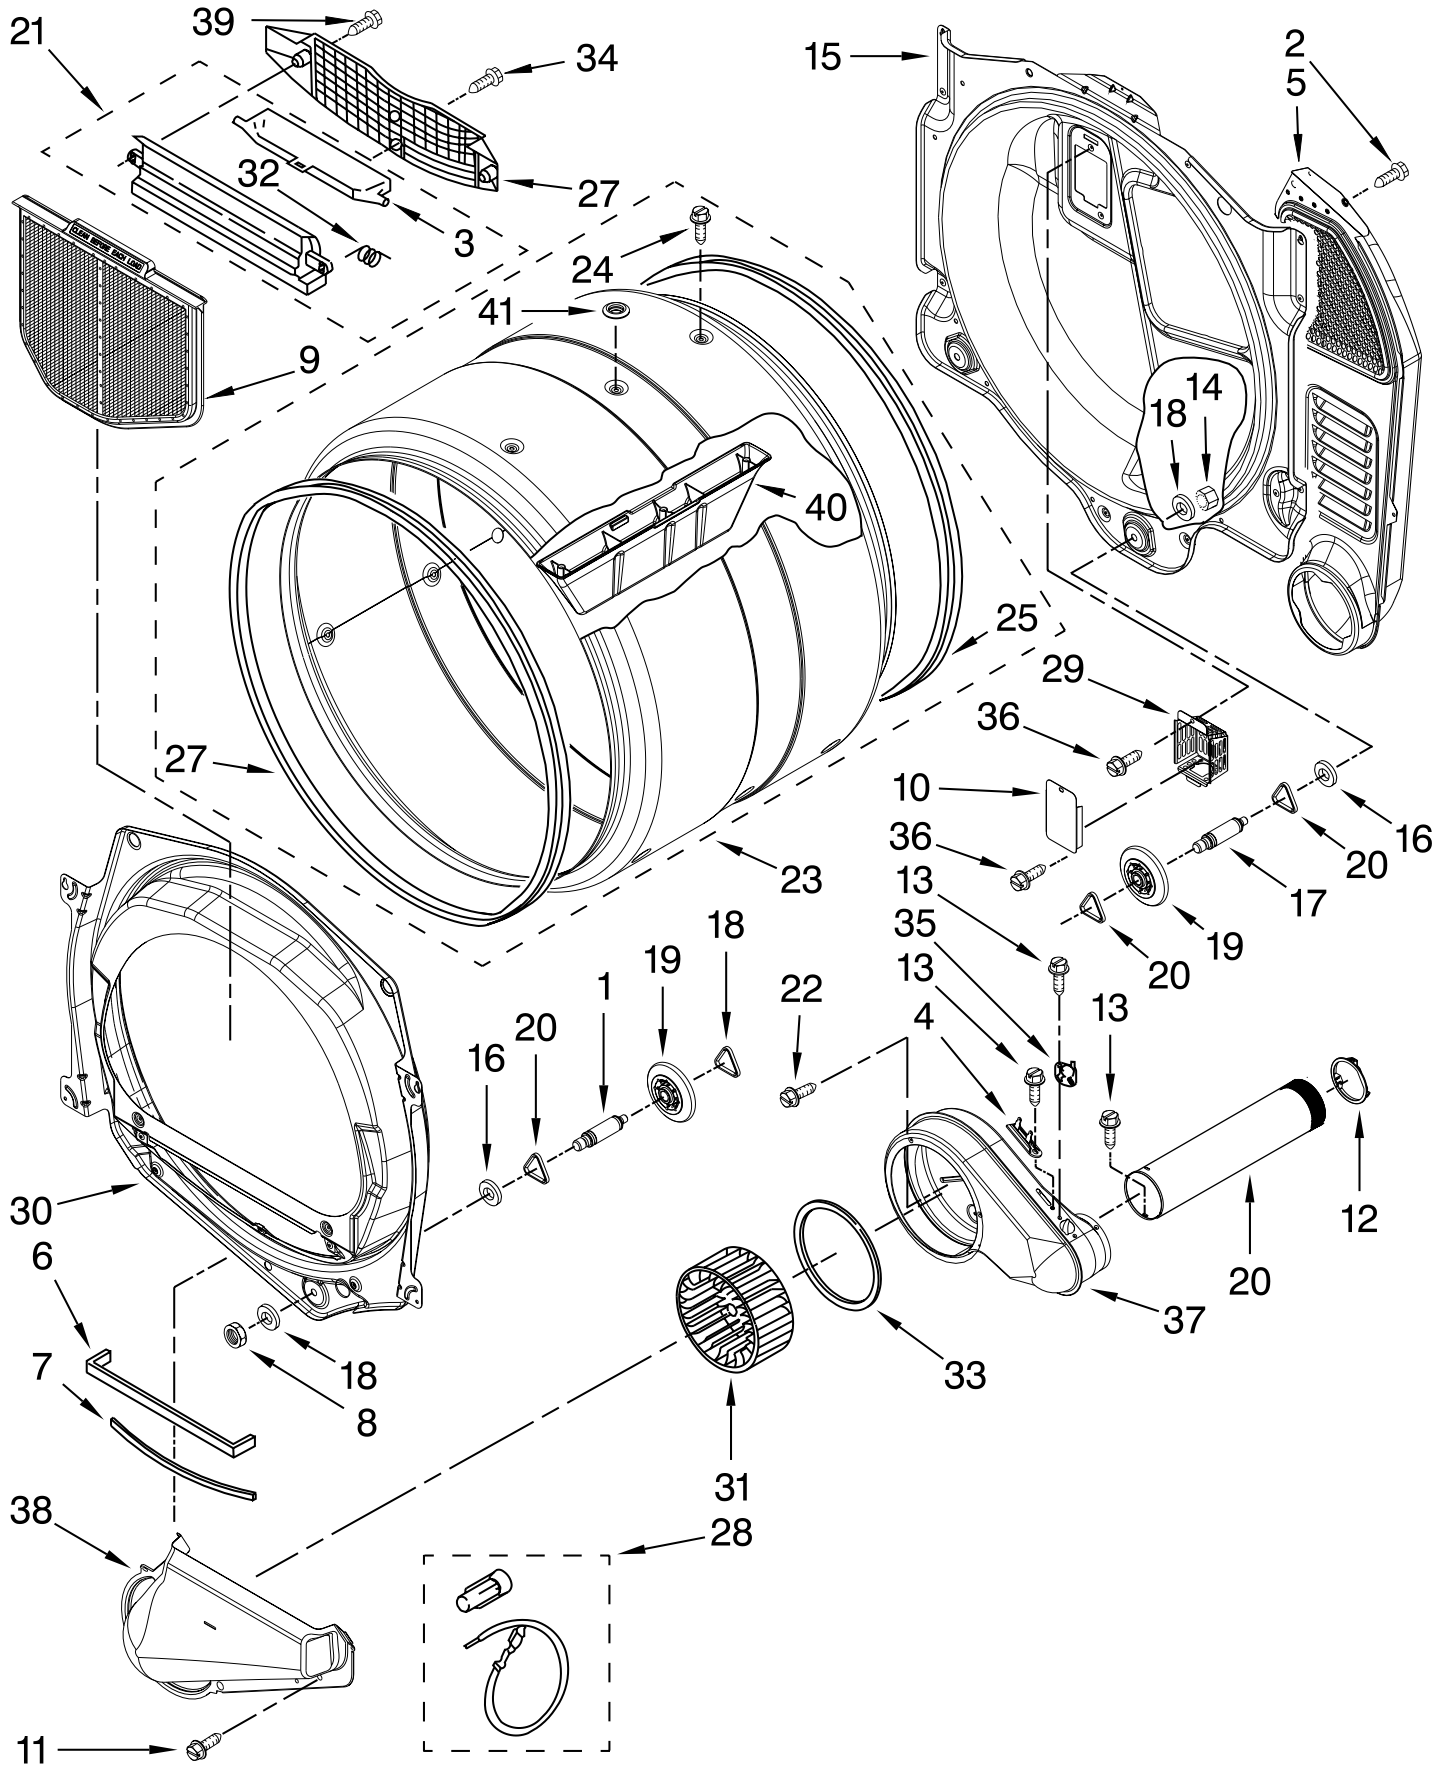

BULKHEAD AND BLOWER PARTS

For Models: MLE20PNAGW0, MLE20PDAGW0, MLG20PDAGW0

(White)

(White)

(White)

FOR ORDERING INFORMATION REFER TO PARTS PRICE LIST