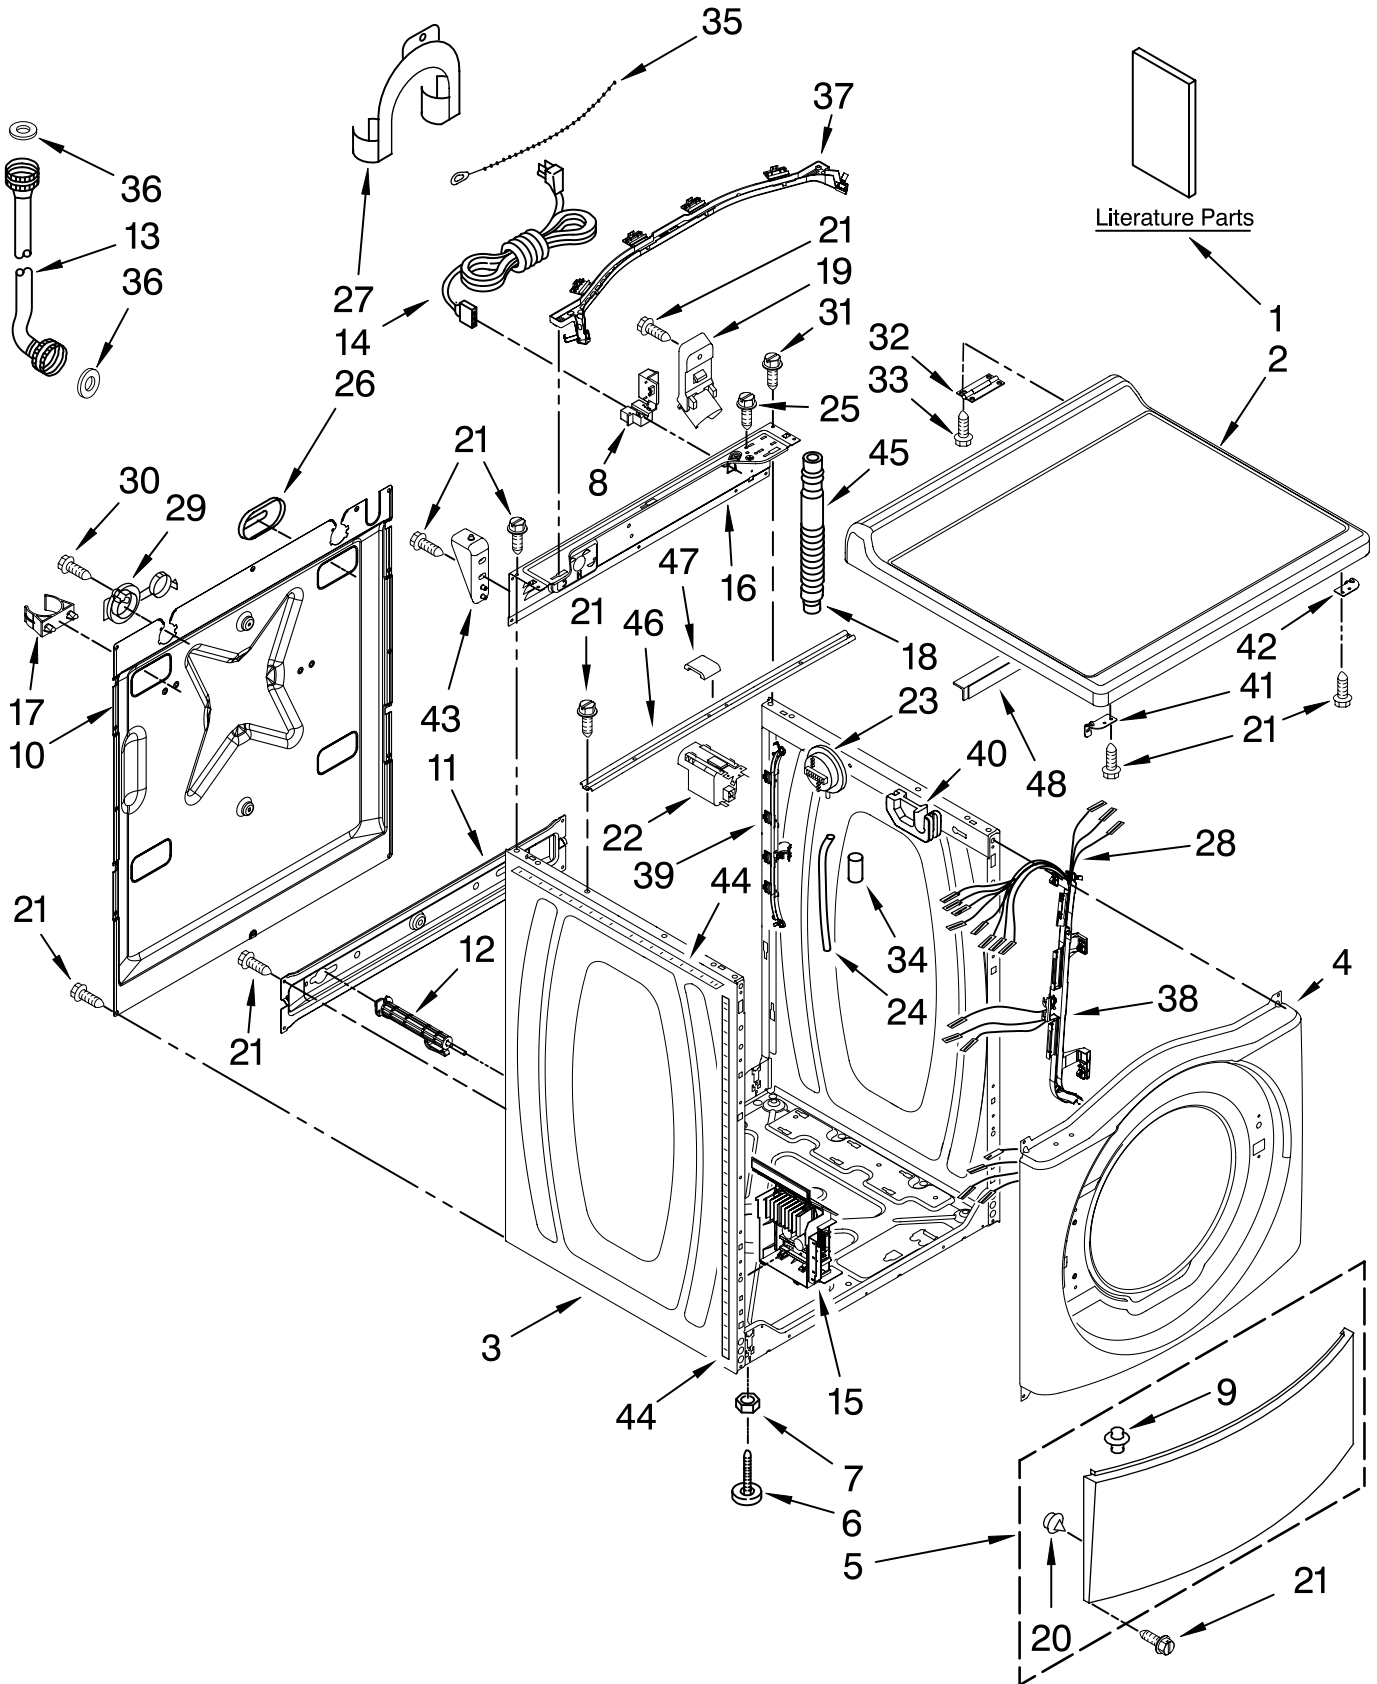

PARTS LIST

for

MAYTAG[®]

**COMMERCIAL
AUTOMATIC WASHER**

MODEL NO.

MAH22PNAGW0

TOP AND CABINET PARTS

For Model: MAH22PNAGW0
(White)

FOR ORDERING INFORMATION REFER TO PARTS PRICE LIST

DOOR AND LATCH PARTS

For Model: MAH22PNAGW0
(White)

FOR ORDERING INFORMATION REFER TO PARTS PRICE LIST

CONTROL PANEL PARTS

For Model: MAH22PNAGW0
(White)

FOR ORDERING INFORMATION REFER TO PARTS PRICE LIST

DISPENSER PARTS

For Model: MAH22PNAGW0
(White)

FOR ORDERING INFORMATION REFER TO PARTS PRICE LIST

PUMP AND MOTOR PARTS

For Model: MAH22PNAGW0
(White)

FOR ORDERING INFORMATION REFER TO PARTS PRICE LIST

TUB AND BASKET PARTS