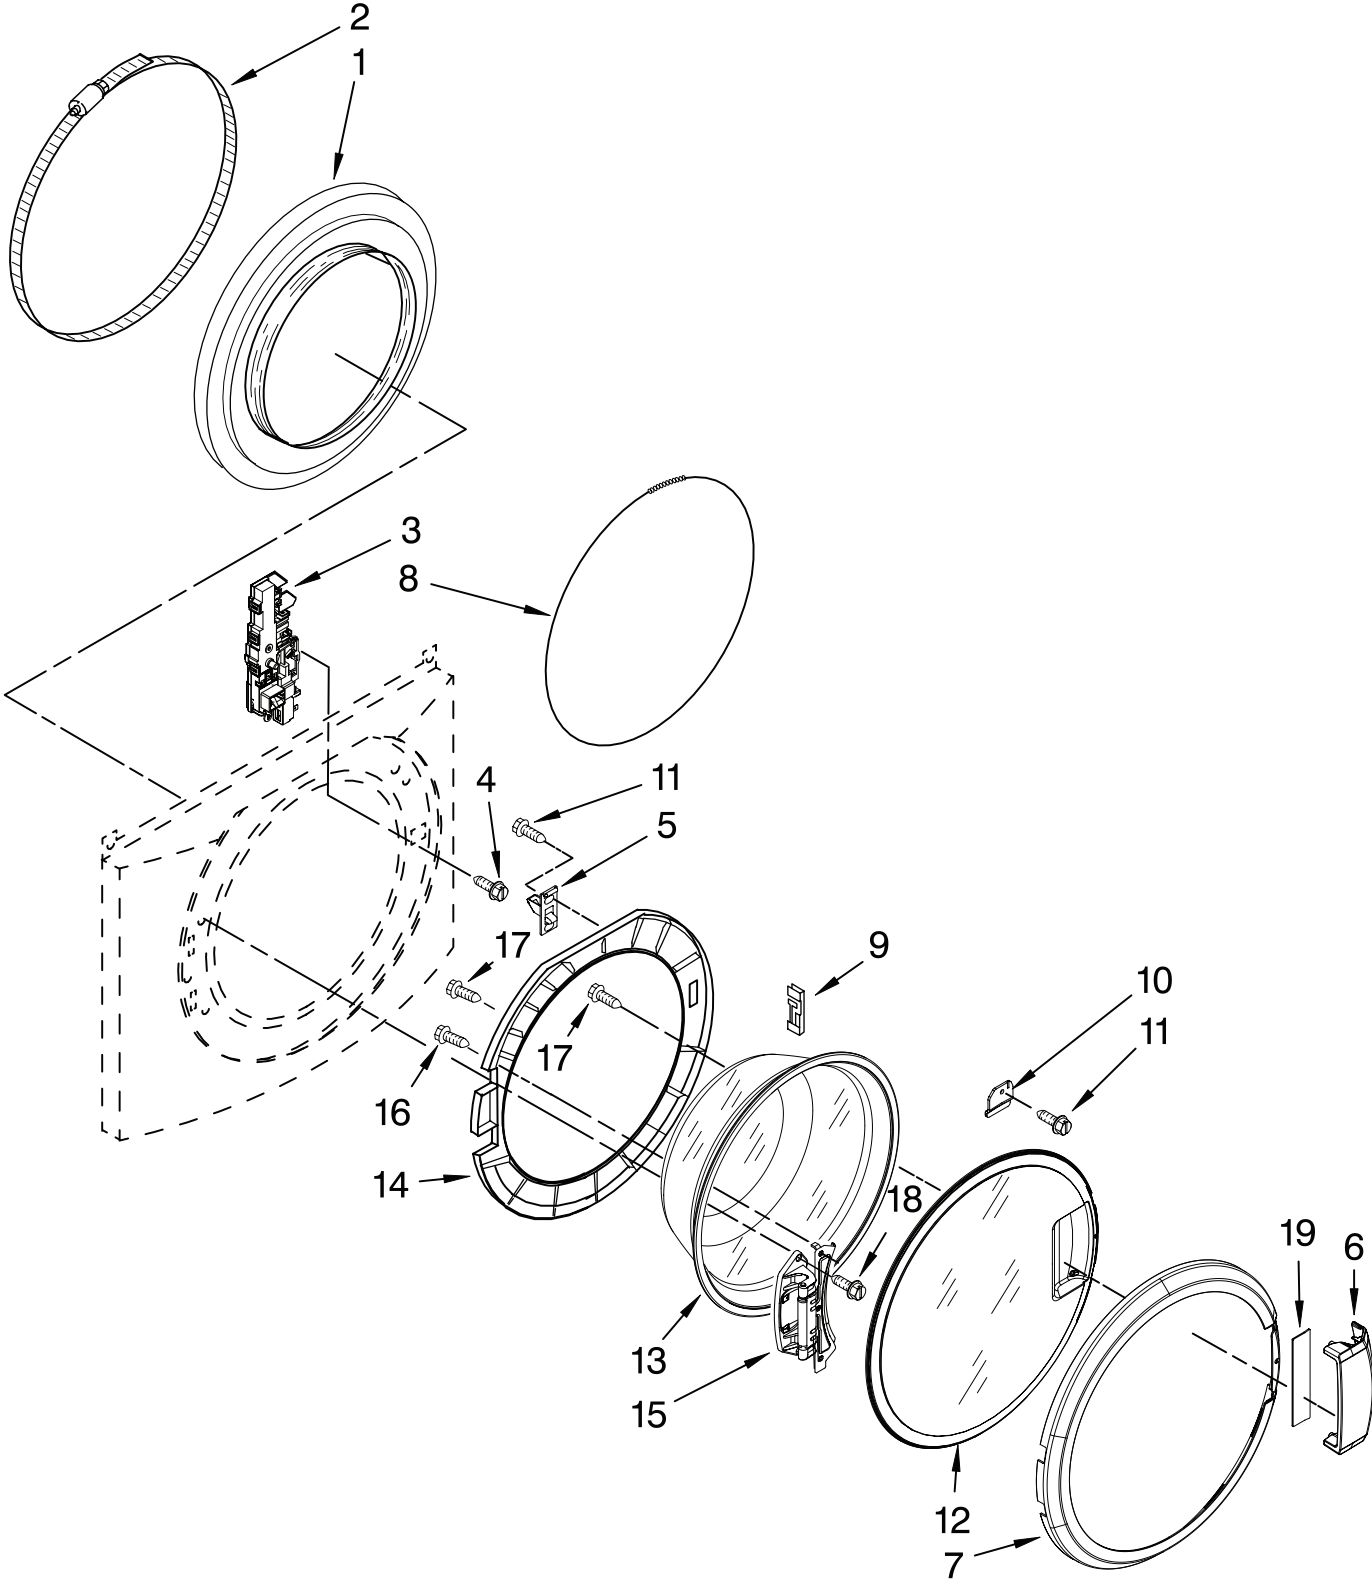

PARTS LIST

for

MAYTAG[®]

**COMMERCIAL
AUTOMATIC WASHER**

MODEL NO.

MAH22PNAGW0

TOP AND CABINET PARTS

For Model: MAH22PNAGW0
(White)

FOR ORDERING INFORMATION REFER TO PARTS PRICE LIST

DOOR AND LATCH PARTS

For Model: MAH22PNAGW0
(White)

FOR ORDERING INFORMATION REFER TO PARTS PRICE LIST

CONTROL PANEL PARTS

For Model: MAH22PNAGW0
(White)

FOR ORDERING INFORMATION REFER TO PARTS PRICE LIST

DISPENSER PARTS

For Model: MAH22PNAGW0
(White)

FOR ORDERING INFORMATION REFER TO PARTS PRICE LIST

PUMP AND MOTOR PARTS

For Model: MAH22PNAGW0
(White)

FOR ORDERING INFORMATION REFER TO PARTS PRICE LIST

TUB AND BASKET PARTS