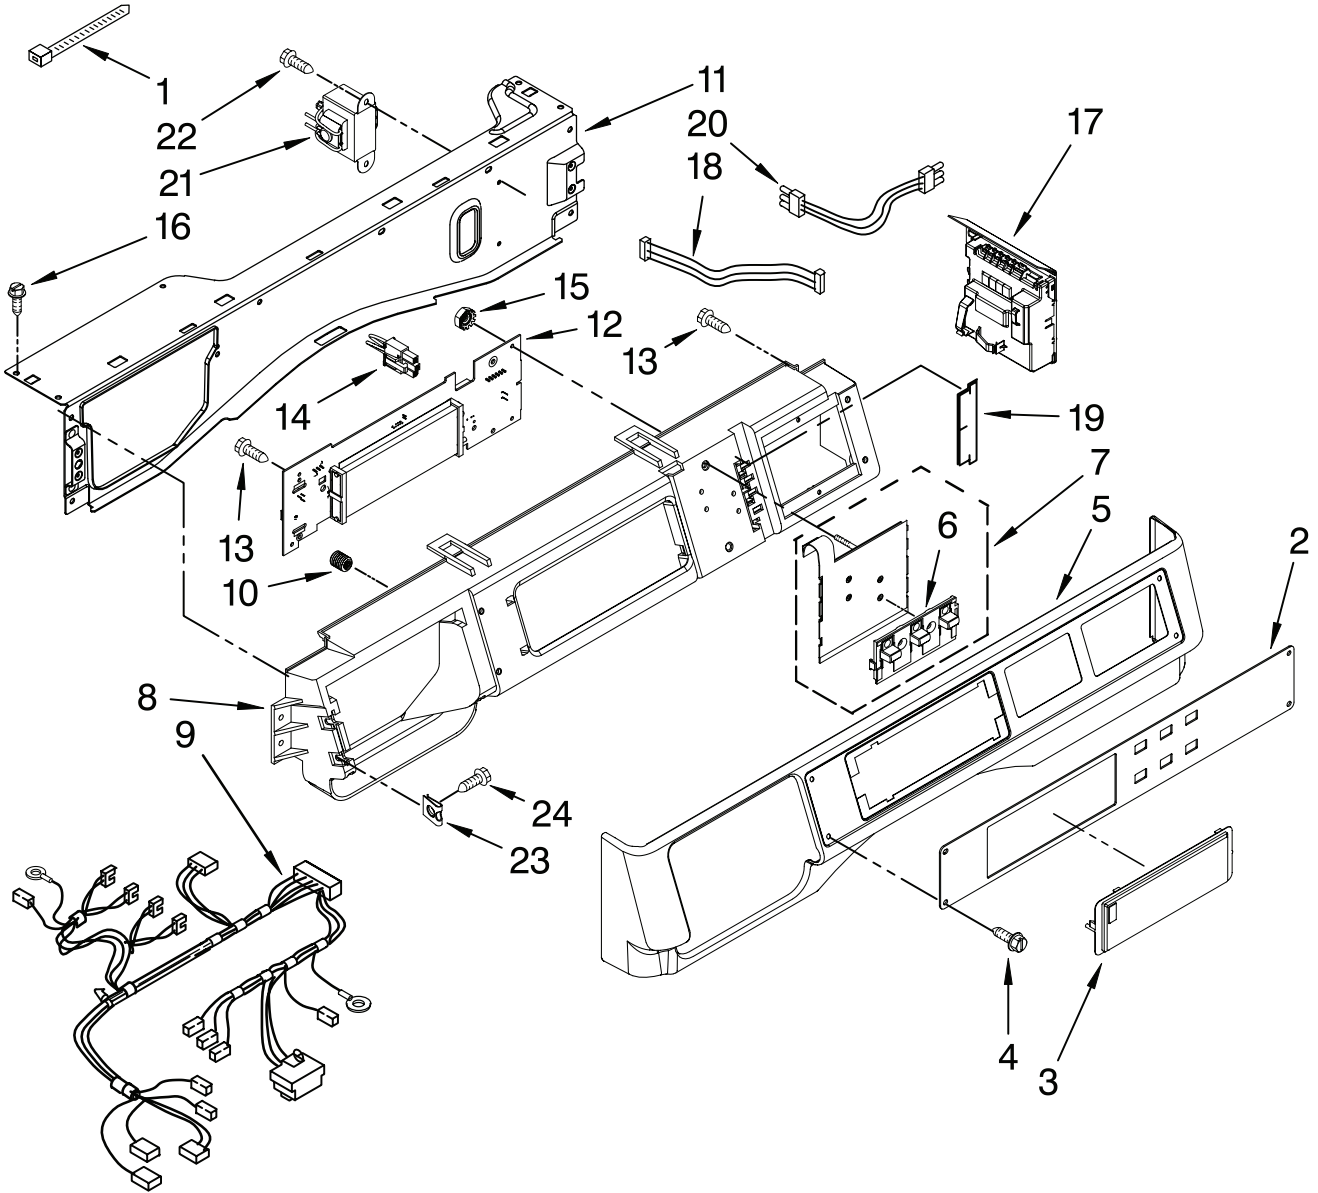

FOR ORDERING INFORMATION REFER TO PARTS PRICE LIST

DOOR AND LATCH PARTS

For Model: MAH22PNAGW0
(White)

FOR ORDERING INFORMATION REFER TO PARTS PRICE LIST

CONTROL PANEL PARTS

For Model: MAH22PNAGW0
(White)

FOR ORDERING INFORMATION REFER TO PARTS PRICE LIST

DISPENSER PARTS

For Model: MAH22PNAGW0
(White)

FOR ORDERING INFORMATION REFER TO PARTS PRICE LIST

PUMP AND MOTOR PARTS

For Model: MAH22PNAGW0
(White)

FOR ORDERING INFORMATION REFER TO PARTS PRICE LIST

TUB AND BASKET PARTS