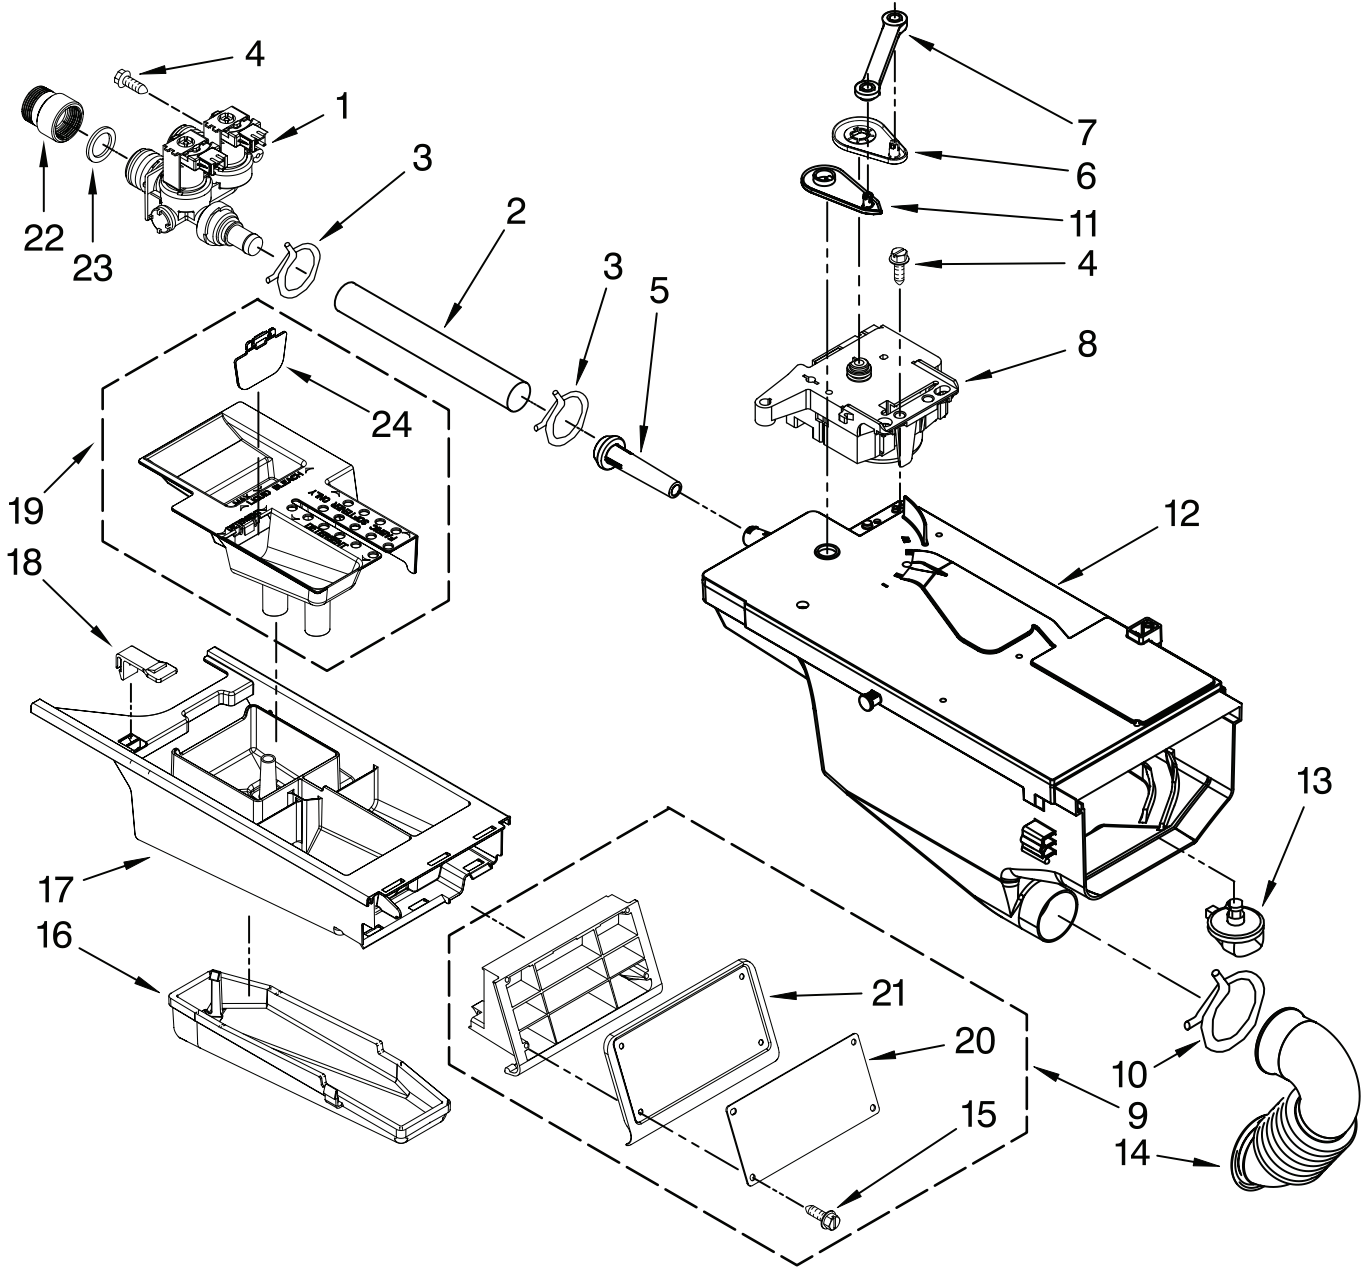

FOR ORDERING INFORMATION REFER TO PARTS PRICE LIST

DOOR AND LATCH PARTS

For Model: MAH22PNAGW0
(White)

FOR ORDERING INFORMATION REFER TO PARTS PRICE LIST

CONTROL PANEL PARTS

For Model: MAH22PNAGW0
(White)

FOR ORDERING INFORMATION REFER TO PARTS PRICE LIST

DISPENSER PARTS

For Model: MAH22PNAGW0
(White)

FOR ORDERING INFORMATION REFER TO PARTS PRICE LIST

PUMP AND MOTOR PARTS

For Model: MAH22PNAGW0
(White)

FOR ORDERING INFORMATION REFER TO PARTS PRICE LIST

TUB AND BASKET PARTS