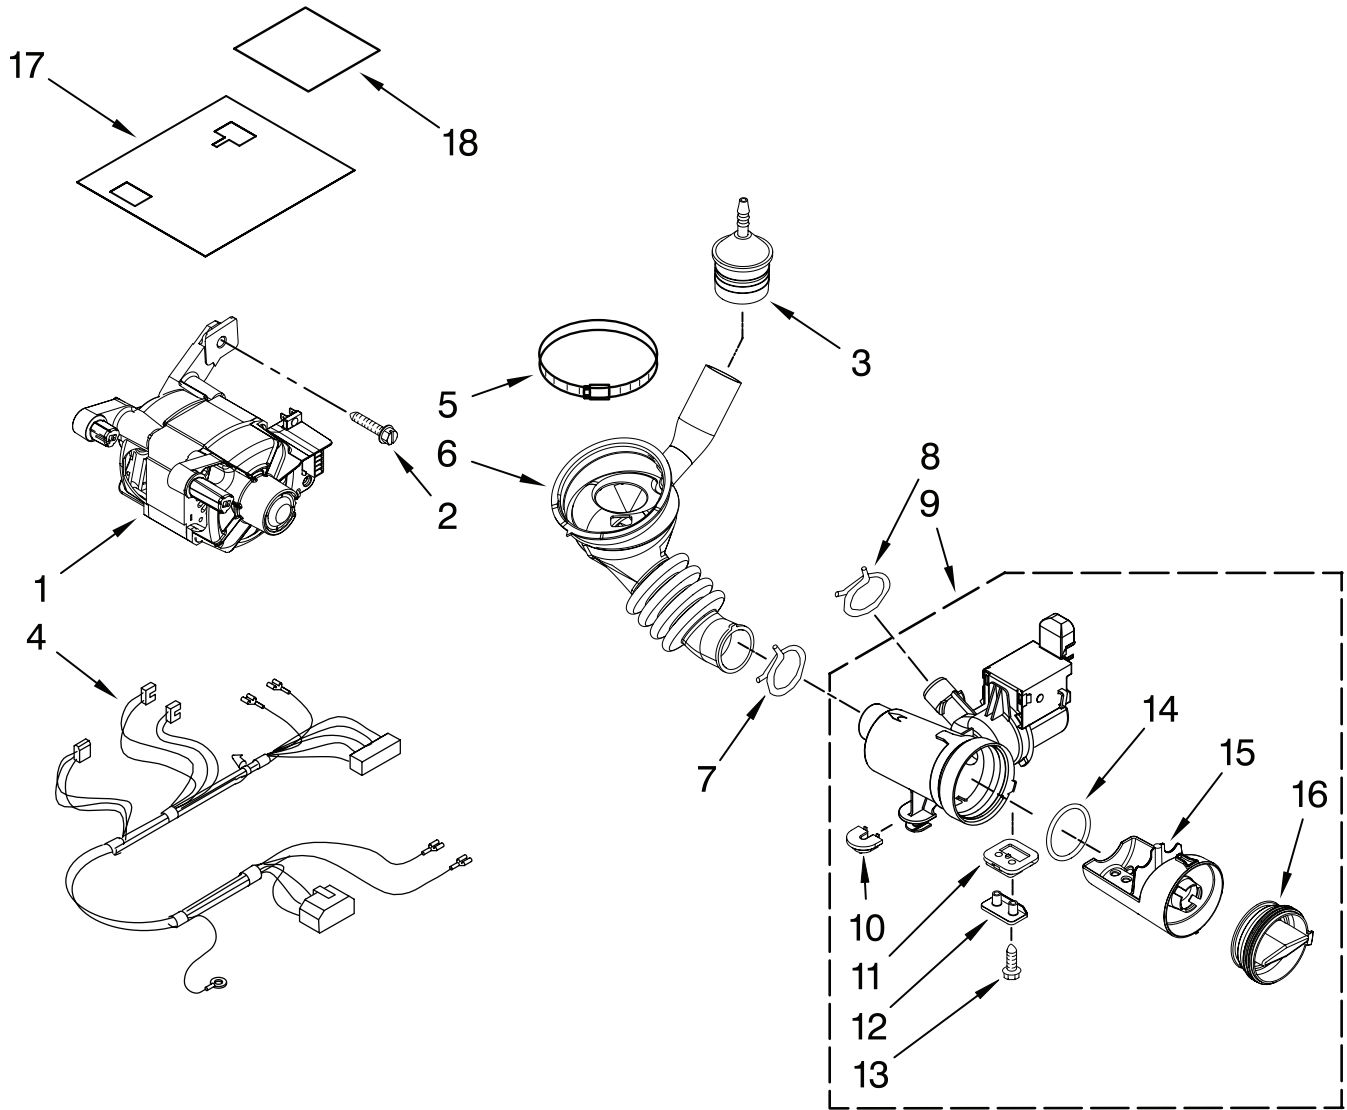

DISPENSER PARTS

For Model: MAH22PNAGW0
(White)

FOR ORDERING INFORMATION REFER TO PARTS PRICE LIST

PUMP AND MOTOR PARTS

For Model: MAH22PNAGW0
(White)

FOR ORDERING INFORMATION REFER TO PARTS PRICE LIST

TUB AND BASKET PARTS