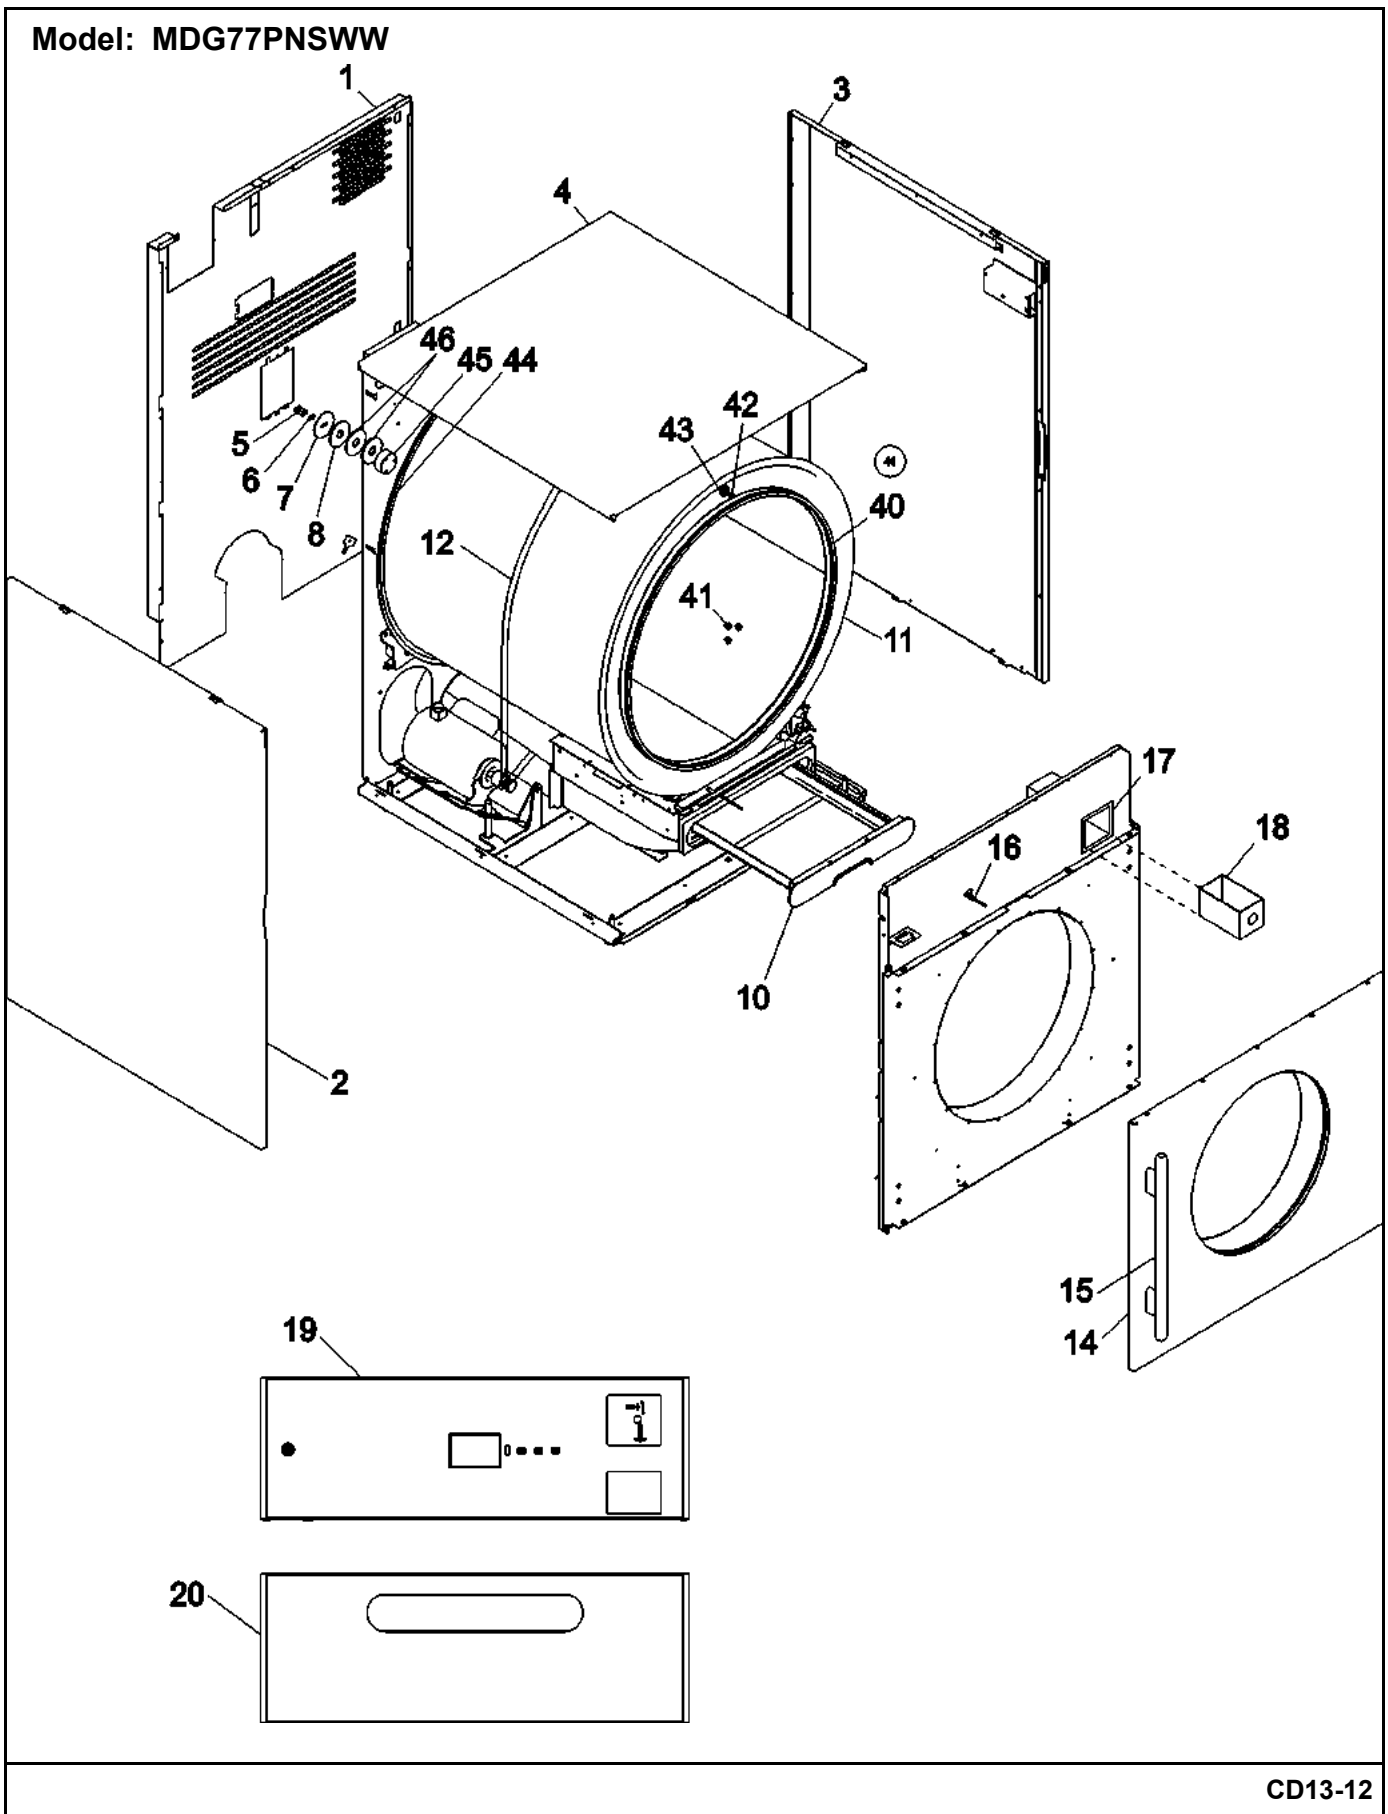

Section: CABINET

Model: MDG77PNSWW

CD13-12