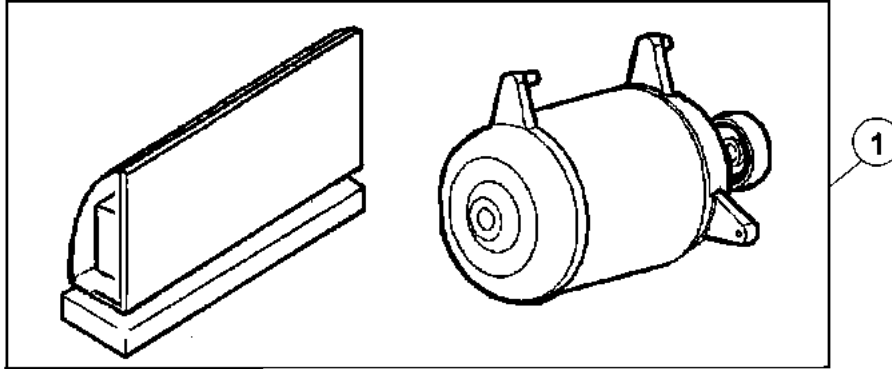

Section: WIRING INFORMATION

Model: MAH21PNA GW

15002893

Section: MOTOR & MOTOR CONTROL

Model: MAH21PNAGW

ITEM 1  
KIT CONTAINS:

 <p>120002040 MOTOR W/ISOLATORS</p>	 <p>22004046 MOTOR CONTROL BOARD</p>	 <p>22004047 MOTOR HARNESS</p>	 <p>22003854 AC LINE FILTER</p>	 <p>22004102 "P" CLIPS (2)</p>	 <p>22002300 SCREW "P" CLIPS TO MOTOR</p>	 <p>22004101 LOWER JUMPER WIRE HARNESS</p>	 <p>22004103 SCREW GROUND</p>
--	---	---	--	---	--	---	--