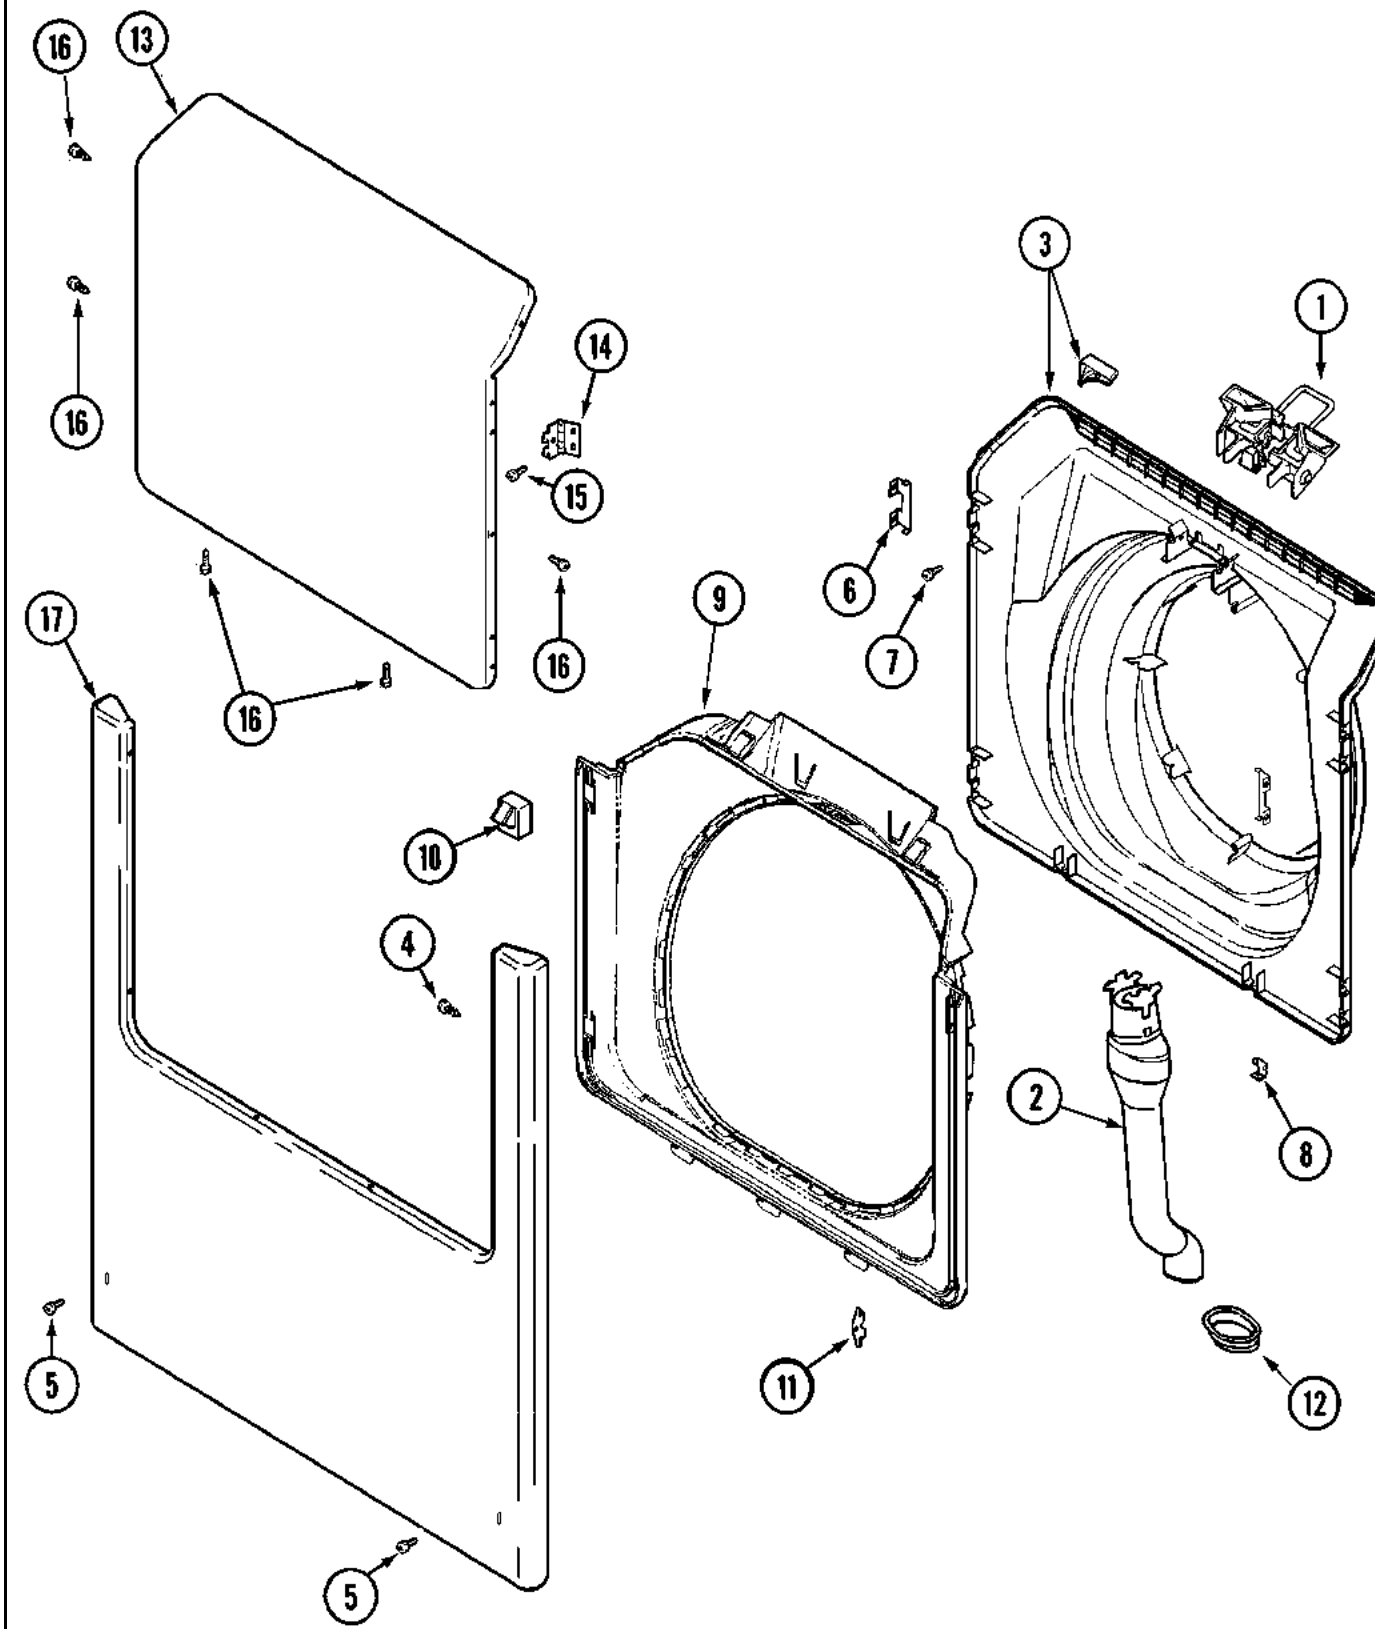

Section: DOOR & FRONT PANEL

Model: MAH21PNAGW

CD12-19