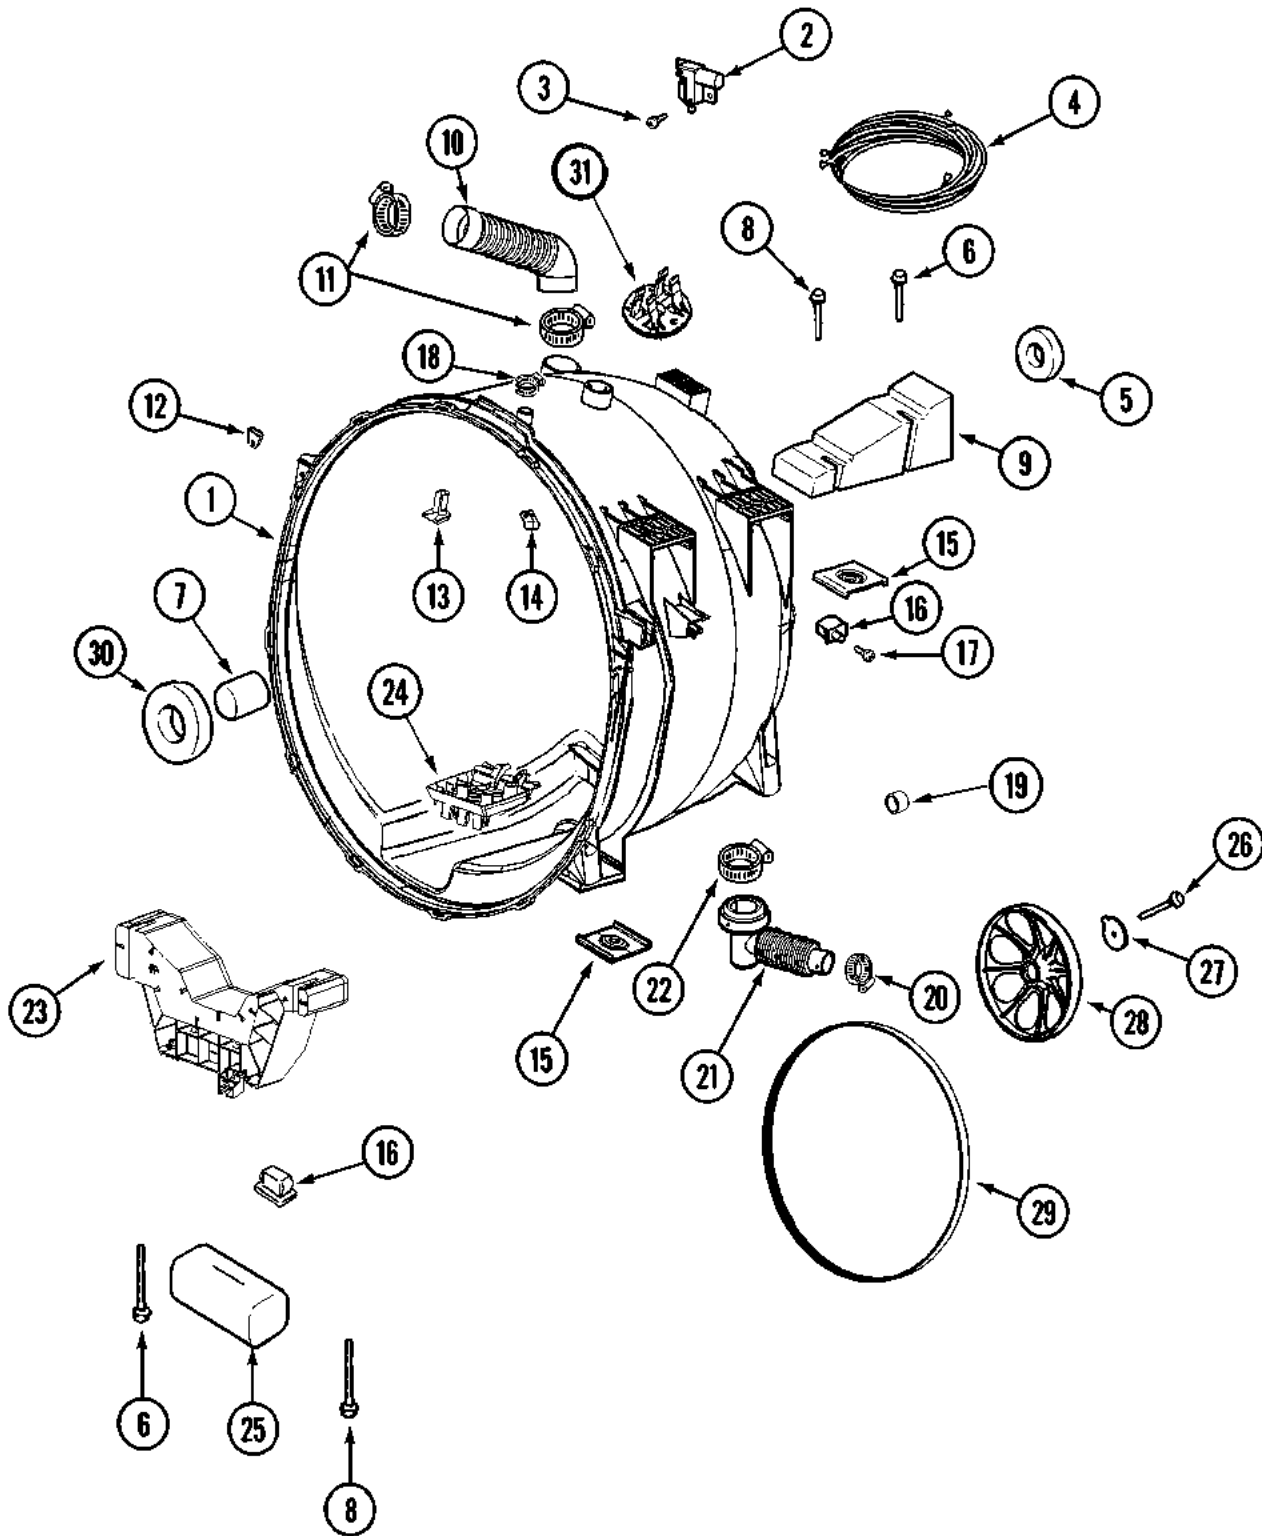

Model: MAH21PNAGW

CW17-52

Section: SPINNER ASSEMBLY & OUTER TUB COVER

Model: MAH21PNAGW

LW13-42

Section: BASE

Model: MAH21PNAGW

CW19-43

Section: WIRING INFORMATION

Model: MAH21PNA GW

15002893

Section: MOTOR & MOTOR CONTROL

Model: MAH21PNAGW

ITEM 1  
KIT CONTAINS:

 <p>120002040 MOTOR W/ISOLATORS</p>	 <p>22004046 MOTOR CONTROL BOARD</p>	 <p>22004047 MOTOR HARNESS</p>	 <p>22003854 AC LINE FILTER</p>	 <p>22004102 "P" CLIPS (2)</p>	 <p>22002300 SCREW "P" CLIPS TO MOTOR</p>	 <p>22004101 LOWER JUMPER WIRE HARNESS</p>	 <p>22004103 SCREW GROUND</p>
--	---	---	--	---	--	---	--