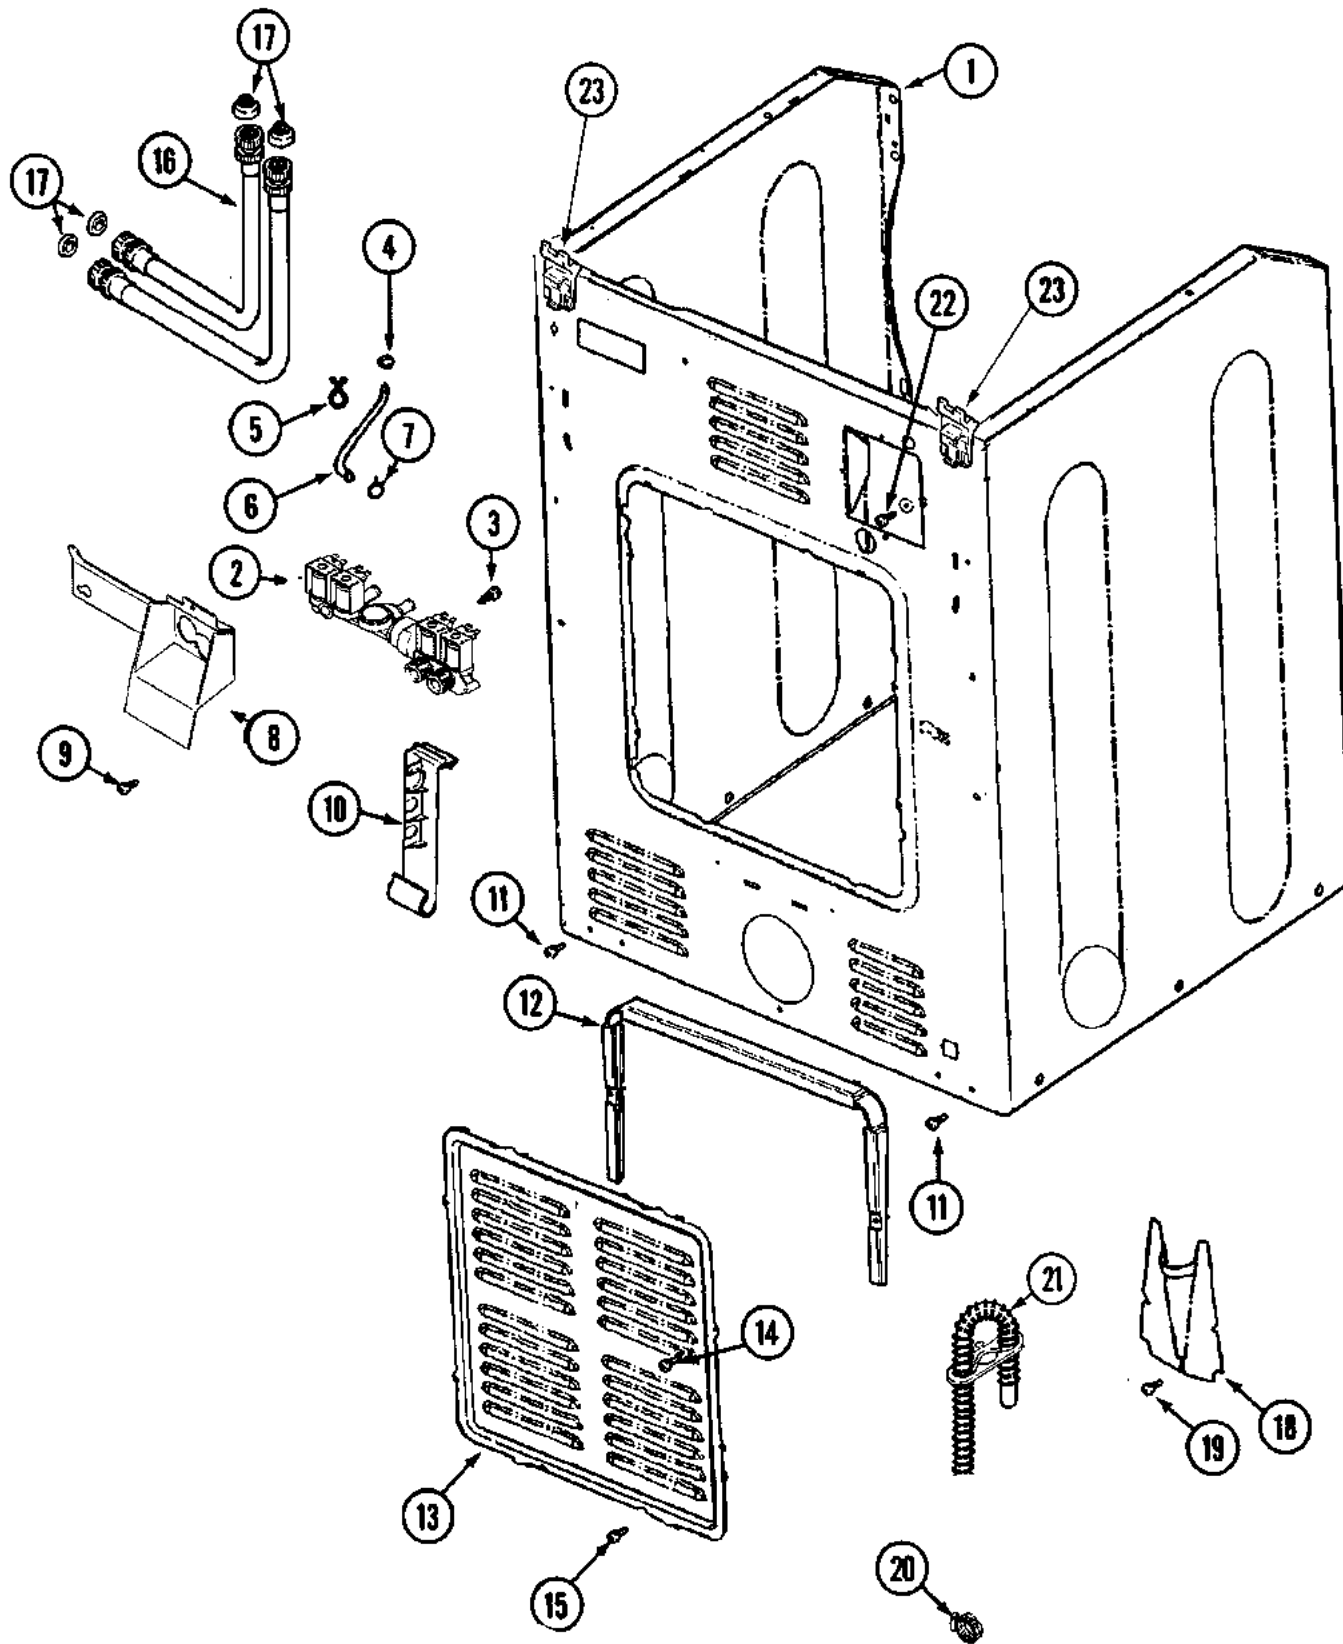

Section: CABINET-REAR

Model: MAH21PNAGW

LW12-93