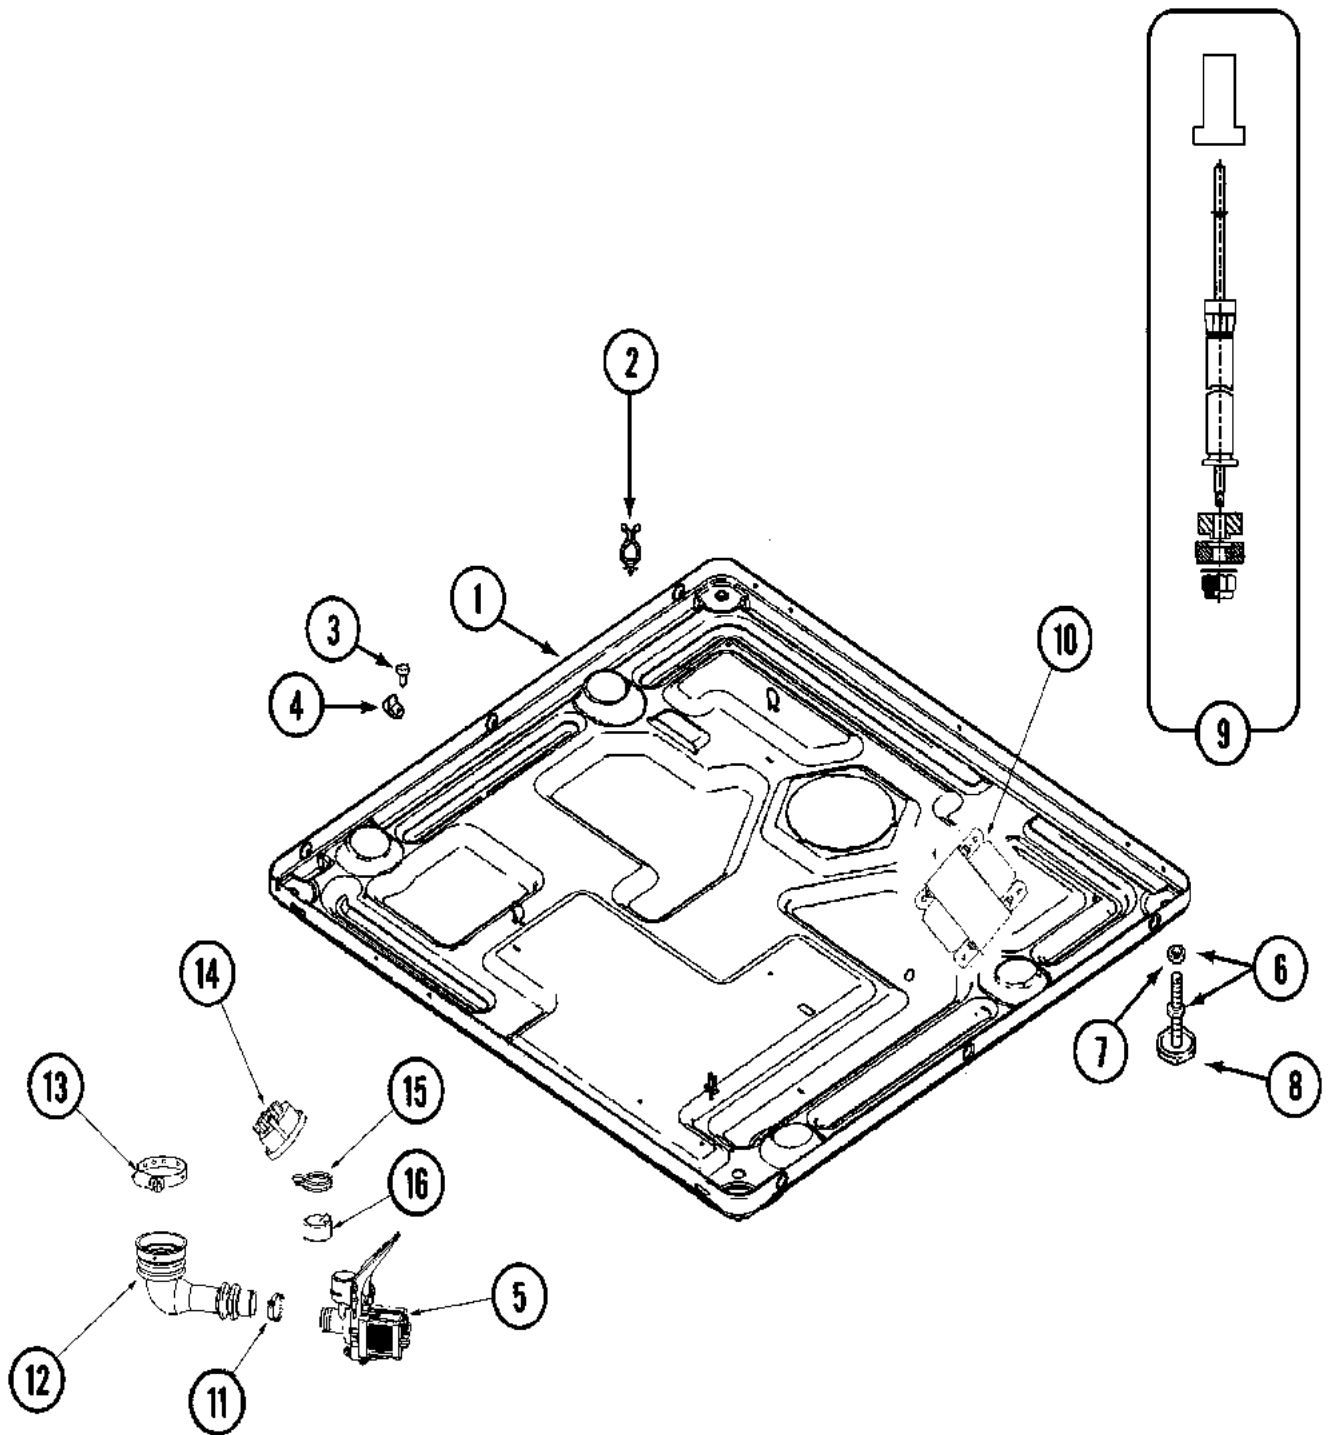

Model: MAH21PNAGW

CW17-52

Section: SPINNER ASSEMBLY & OUTER TUB COVER

Model: MAH21PNAGW

LW13-42

Section: BASE

Model: MAH21PNAGW

CW19-43

Section: WIRING INFORMATION

Model: MAH21PNA GW

15002893

Section: MOTOR & MOTOR CONTROL

Model: MAH21PNAGW

ITEM 1  
KIT CONTAINS:

 <p>120002040 MOTOR W/ISOLATORS</p>	 <p>22004046 MOTOR CONTROL BOARD</p>	 <p>22004047 MOTOR HARNESS</p>	 <p>22003854 AC LINE FILTER</p>	 <p>22004102 "P" CLIPS (2)</p>	 <p>22002300 SCREW "P" CLIPS TO MOTOR</p>	 <p>22004101 LOWER JUMPER WIRE HARNESS</p>	 <p>22004103 SCREW GROUND</p>
--	---	---	--	---	--	---	--