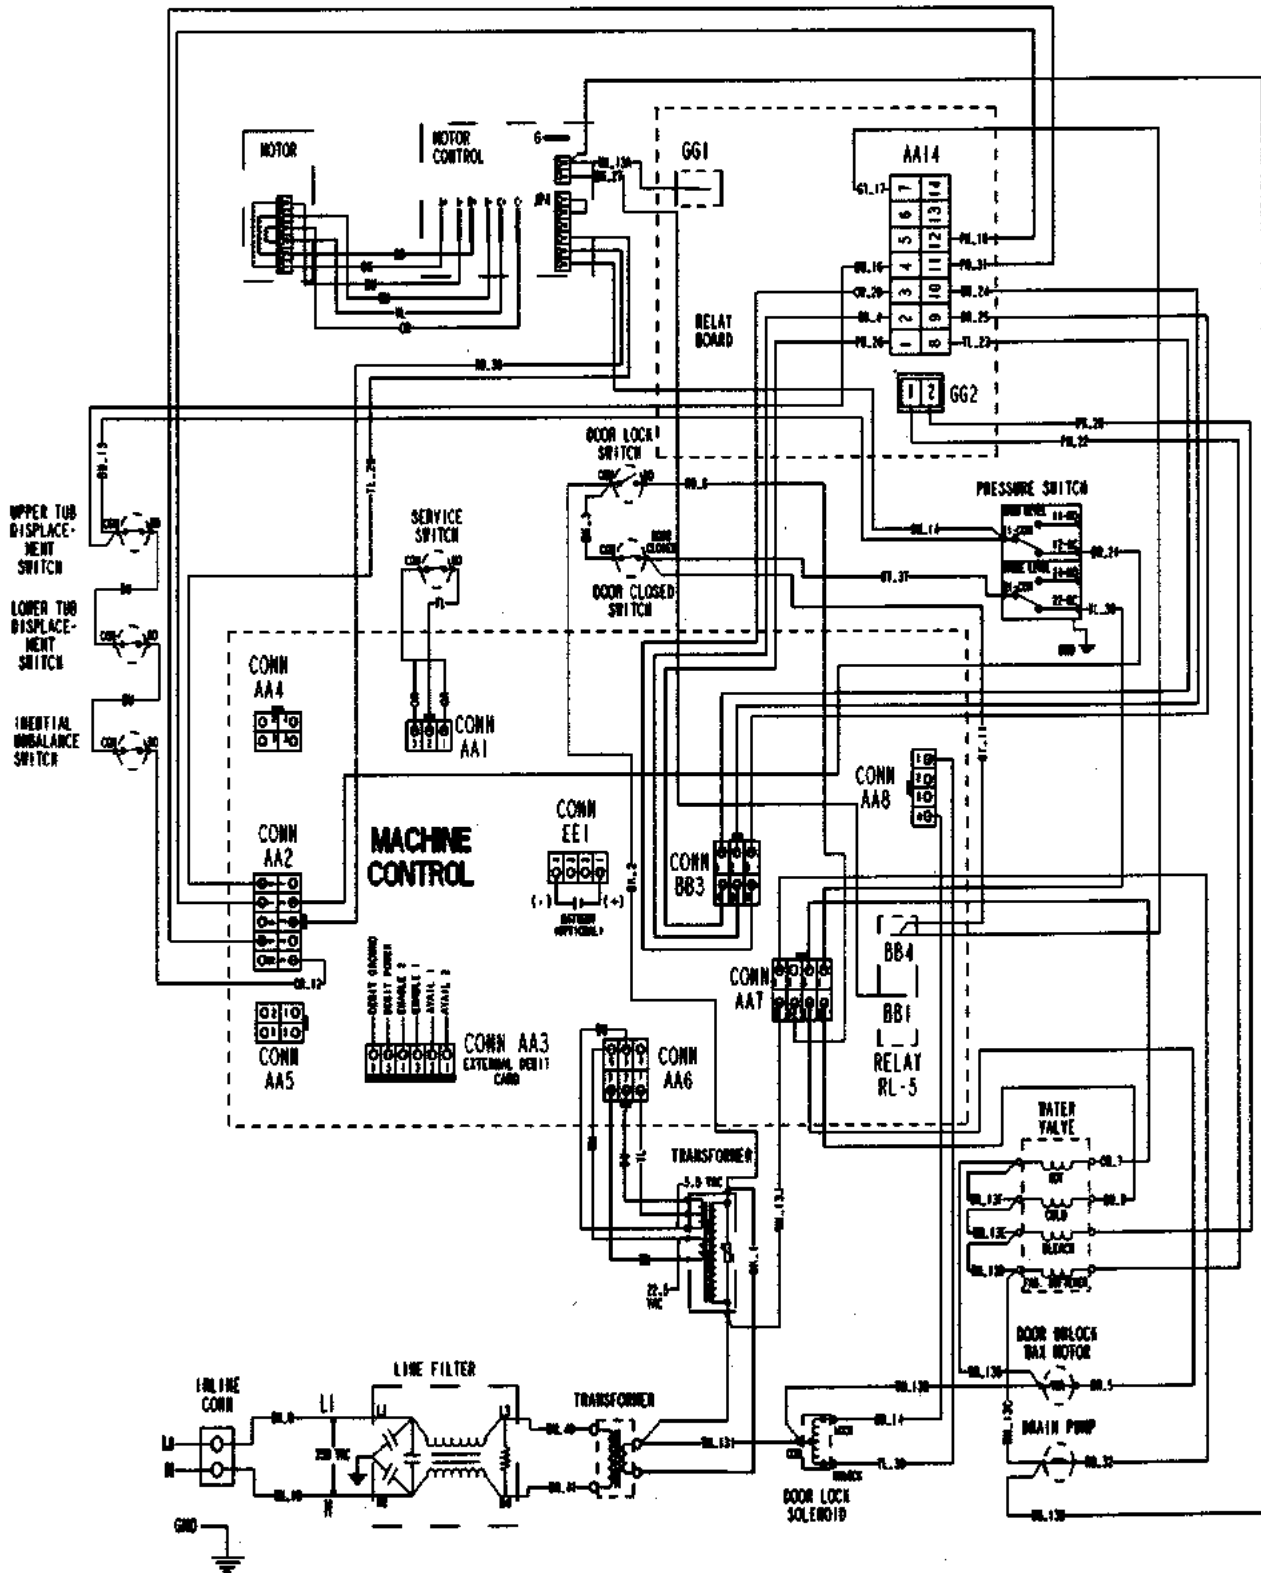

Model: MAH21PNAGW

CW17-52

Section: SPINNER ASSEMBLY & OUTER TUB COVER

Model: MAH21PNAGW

LW13-42

Section: BASE

Model: MAH21PNAGW

CW19-43

Section: WIRING INFORMATION

Model: MAH21PNA GW

15002893

Section: MOTOR & MOTOR CONTROL

Model: MAH21PNAGW

ITEM 1  
KIT CONTAINS:

 <p>120002040 MOTOR W/ISOLATORS</p>	 <p>22004046 MOTOR CONTROL BOARD</p>	 <p>22004047 MOTOR HARNESS</p>	 <p>22003854 AC LINE FILTER</p>	 <p>22004102 "P" CLIPS (2)</p>	 <p>22002300 SCREW "P" CLIPS TO MOTOR</p>	 <p>22004101 LOWER JUMPER WIRE HARNESS</p>	 <p>22004103 SCREW GROUND</p>
--	---	---	--	---	--	---	--