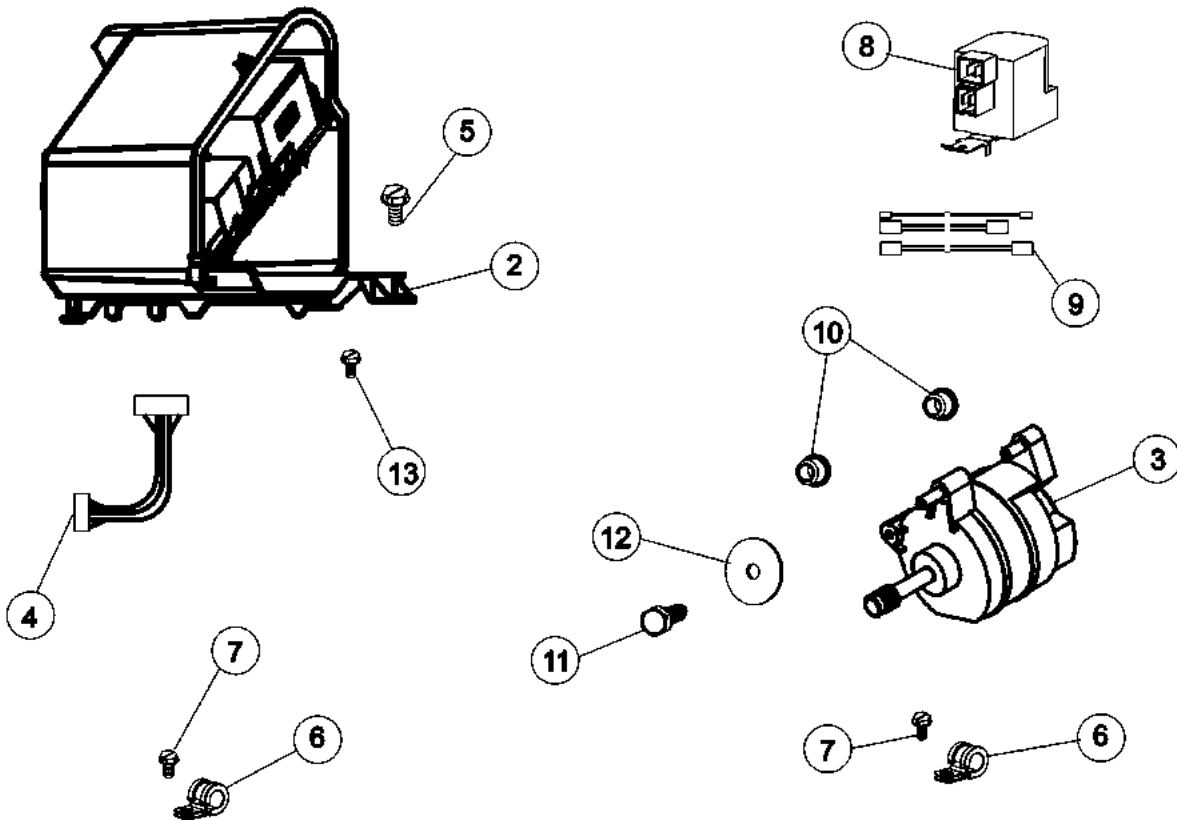

ITEM 1
KIT CONTAINS:

120002040 MOTOR W/ISOLATORS	22004046 MOTOR CONTROL BOARD	22004047 MOTOR HARNESS	22003854 AC LINE FILTER	22004102 "P" CLIPS (2)	22002300 SCREW "P" CLIPS TO MOTOR	22004101 LOWER JUMPER WIRE HARNESS	22004103 SCREW GROUND

(SEE TEXT FOR ITEMS 2, 3, 4 AND 8)