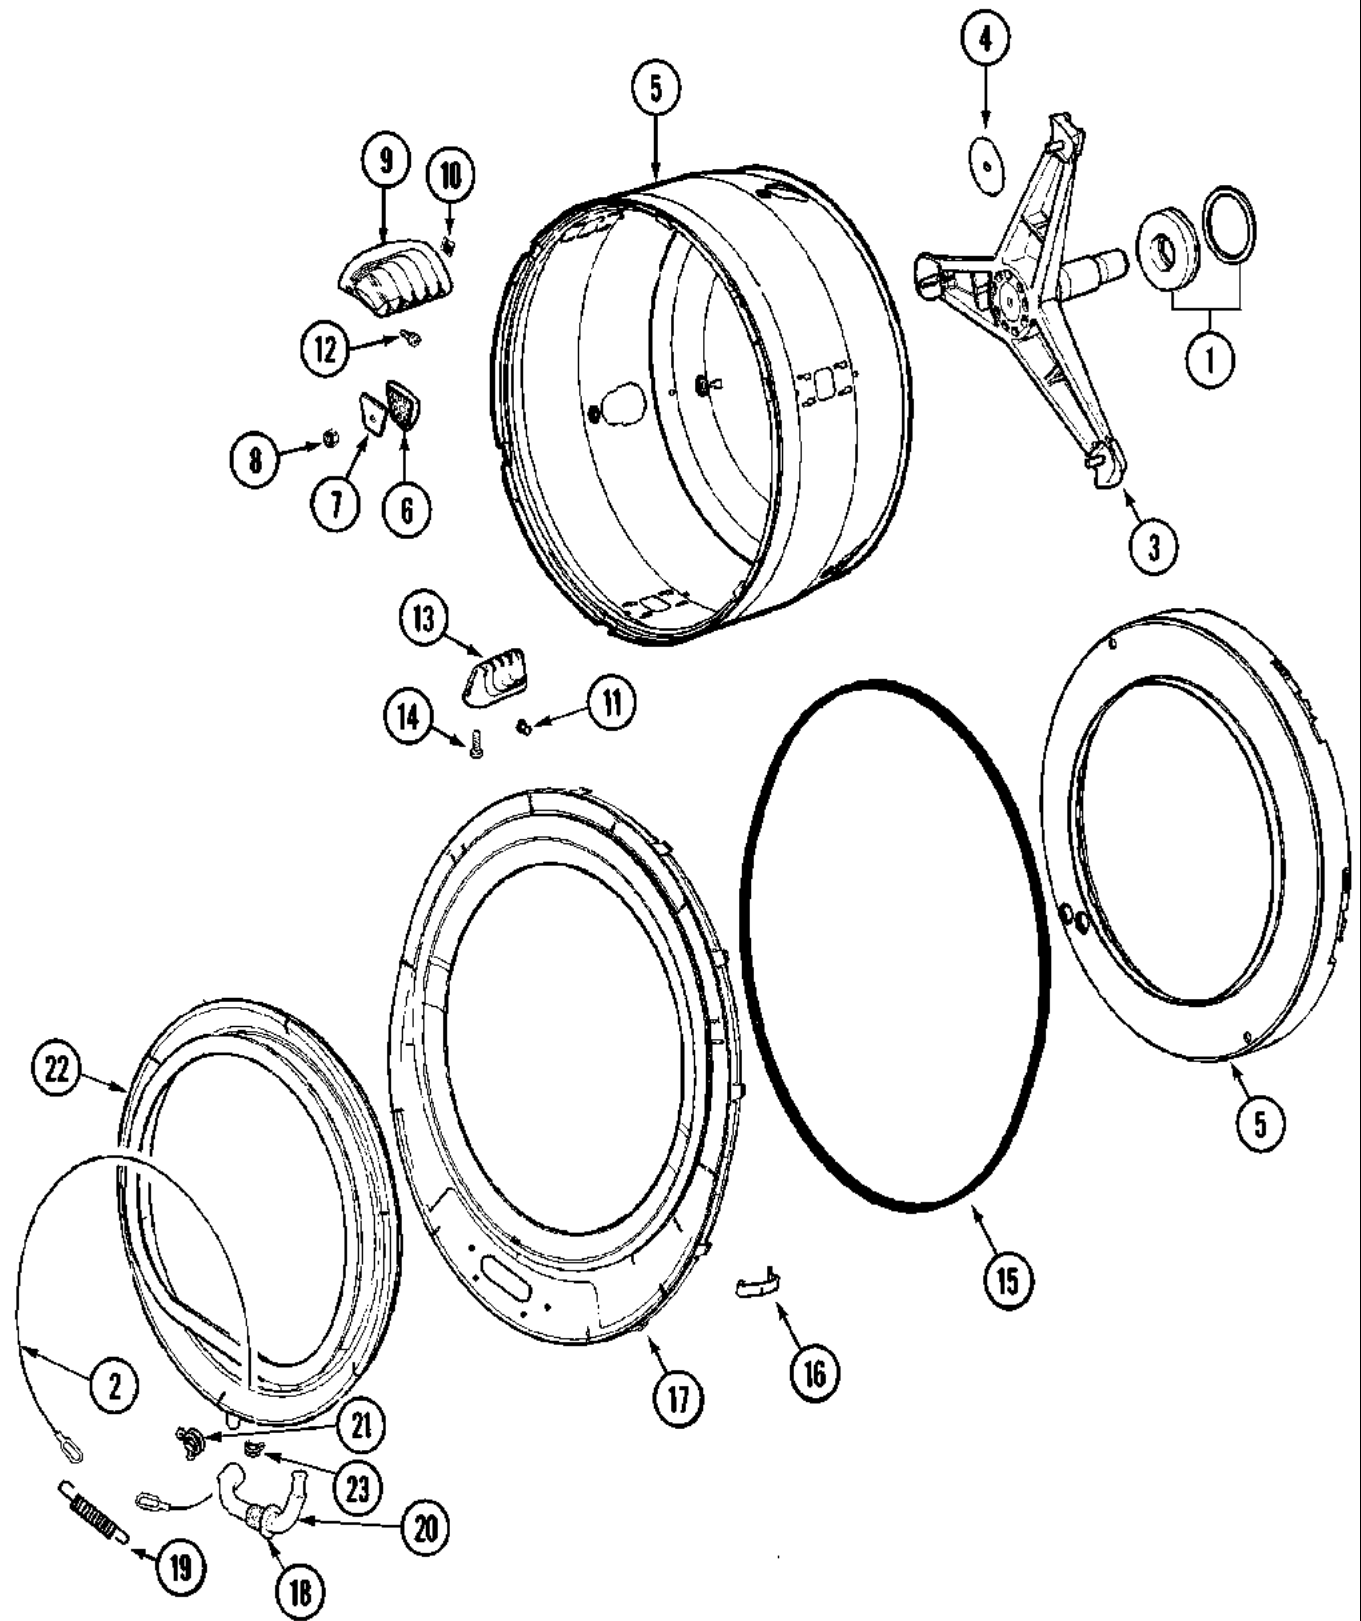

Model: MAH21PNAGW

CW17-52

Section: SPINNER ASSEMBLY & OUTER TUB COVER

Model: MAH21PNAGW

LW13-42

Section: BASE

Model: MAH21PNAGW

CW19-43