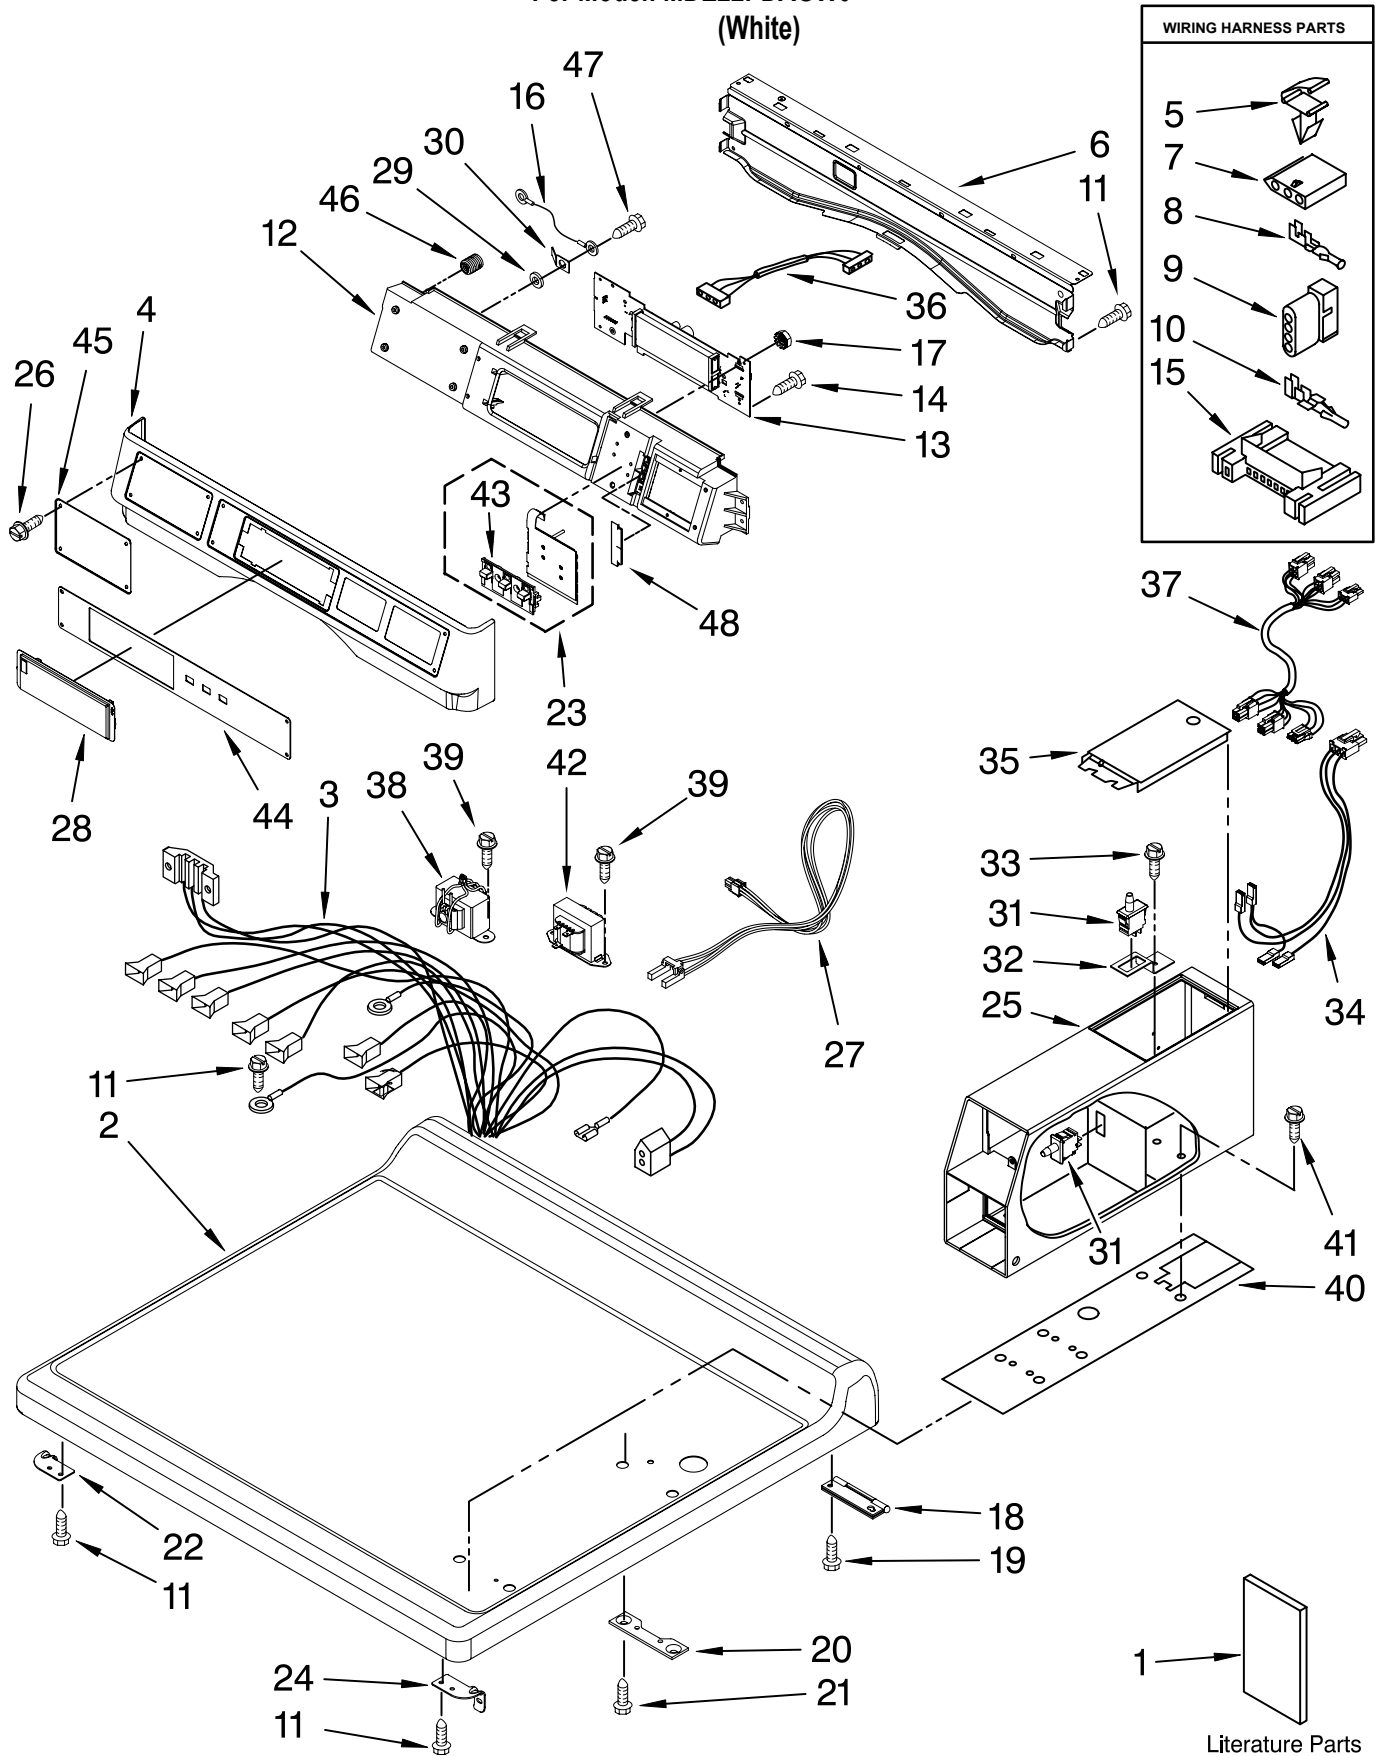

PARTS LIST

for

MAYTAG[®]

**COMMERCIAL
ELECTRIC DRYER**

**MODEL
MDE22PDAGW0**

TOP AND CONSOLE PARTS

For Model: MDE22PDAGW0

(White)

WIRING HARNESS PARTS	
5	[Image of part 5]
7	[Image of part 7]
8	[Image of part 8]
9	[Image of part 9]
10	[Image of part 10]
15	[Image of part 15]

FOR ORDERING INFORMATION REFER TO PARTS PRICE LIST

CABINET PARTS

For Model: MDE22PDAGW0

(White)

FOR ORDERING INFORMATION REFER TO PARTS PRICE LIST

BULKHEAD PARTS

For Model: MDE22PDAGW0

(White)

FOR ORDERING INFORMATION REFER TO PARTS PRICE LIST

DOOR PARTS