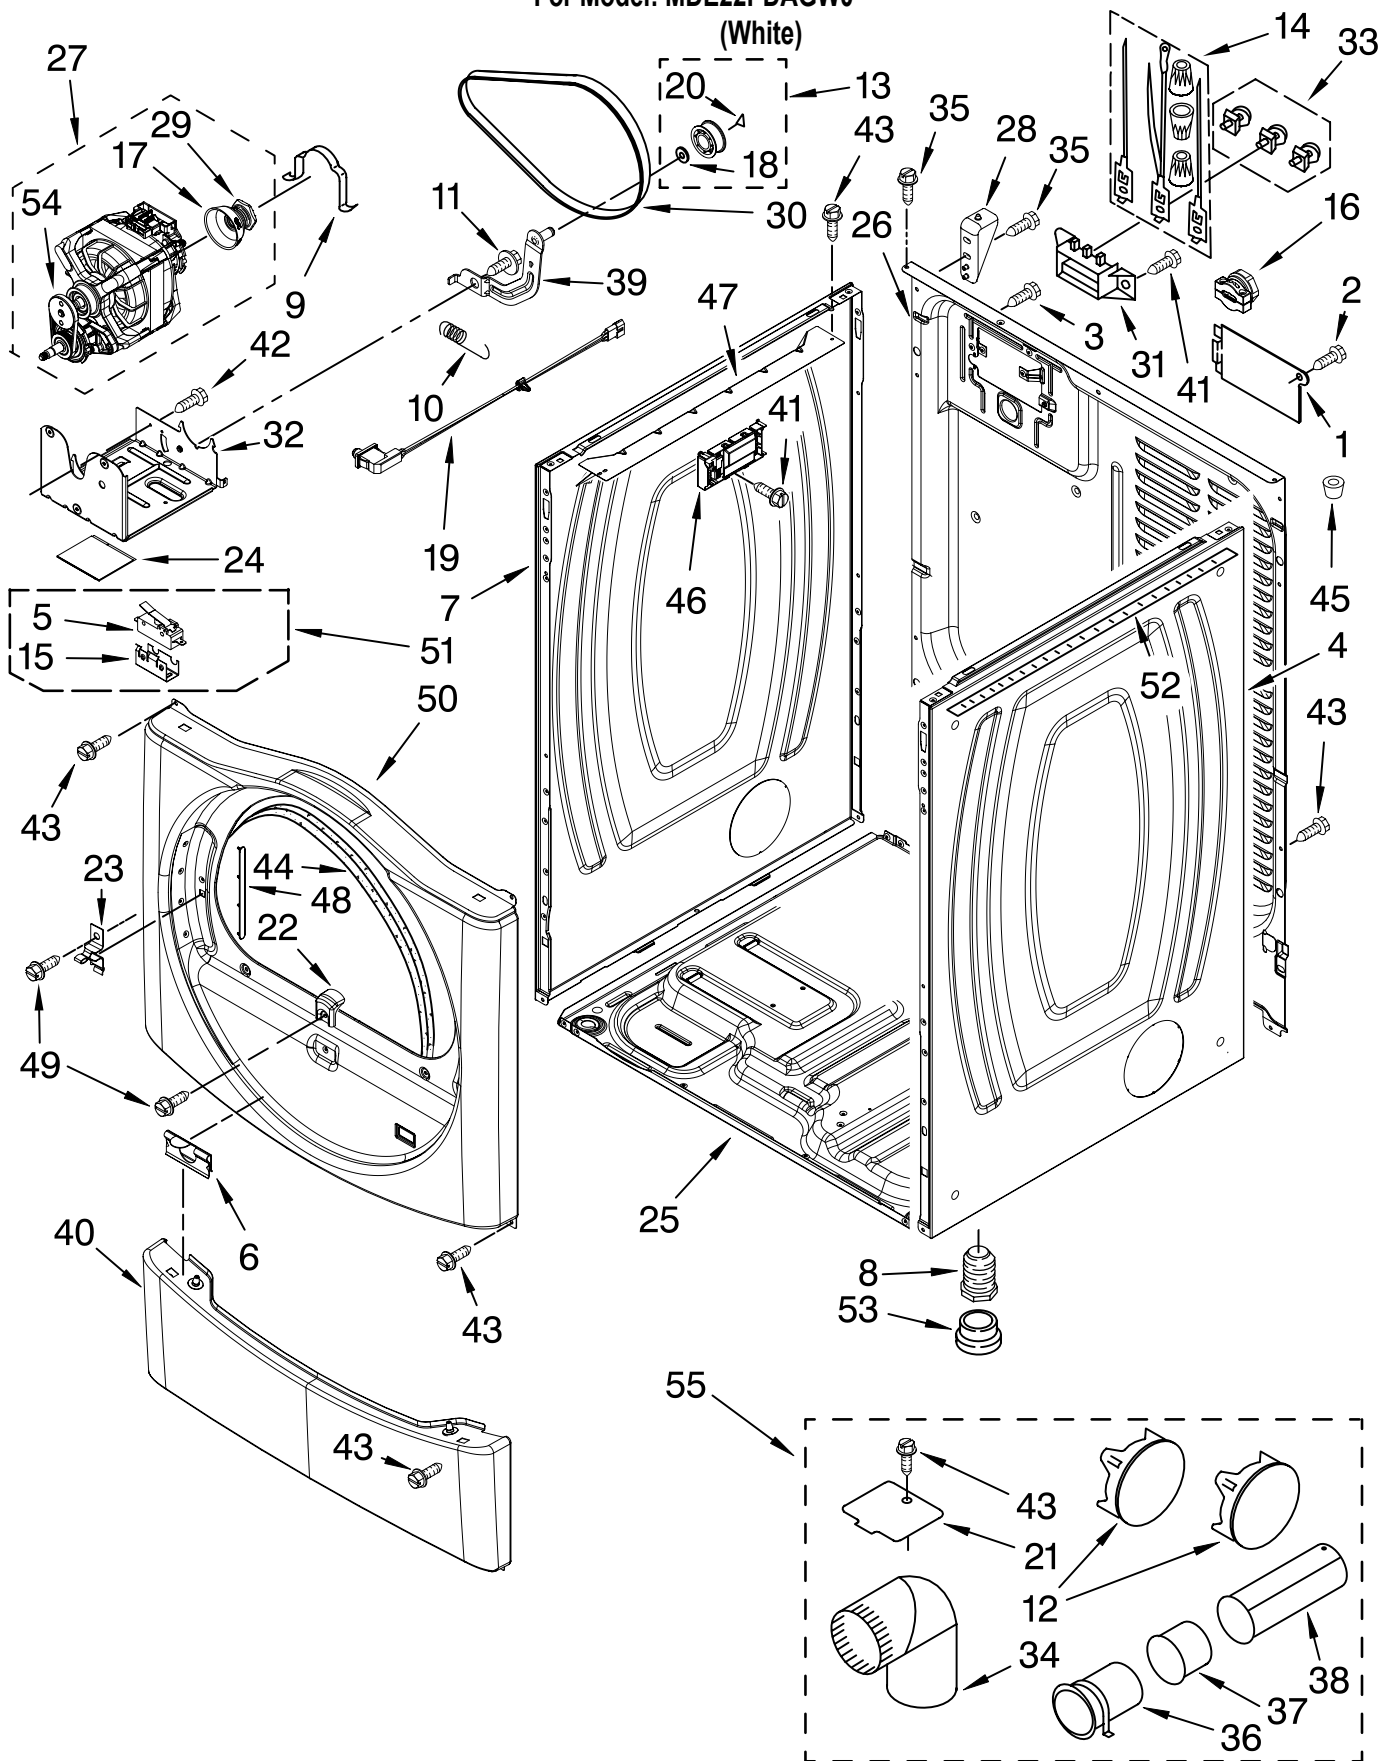

PARTS LIST

for

MAYTAG[®]

**COMMERCIAL
ELECTRIC DRYER**

**MODEL
MDE22PDAGW0**

TOP AND CONSOLE PARTS

For Model: MDE22PDAGW0

(White)

WIRING HARNESS PARTS	
5	[Image of part 5]
7	[Image of part 7]
8	[Image of part 8]
9	[Image of part 9]
10	[Image of part 10]
15	[Image of part 15]

FOR ORDERING INFORMATION REFER TO PARTS PRICE LIST

CABINET PARTS

For Model: MDE22PDAGW0

(White)

FOR ORDERING INFORMATION REFER TO PARTS PRICE LIST

BULKHEAD PARTS

For Model: MDE22PDAGW0

(White)

FOR ORDERING INFORMATION REFER TO PARTS PRICE LIST

DOOR PARTS