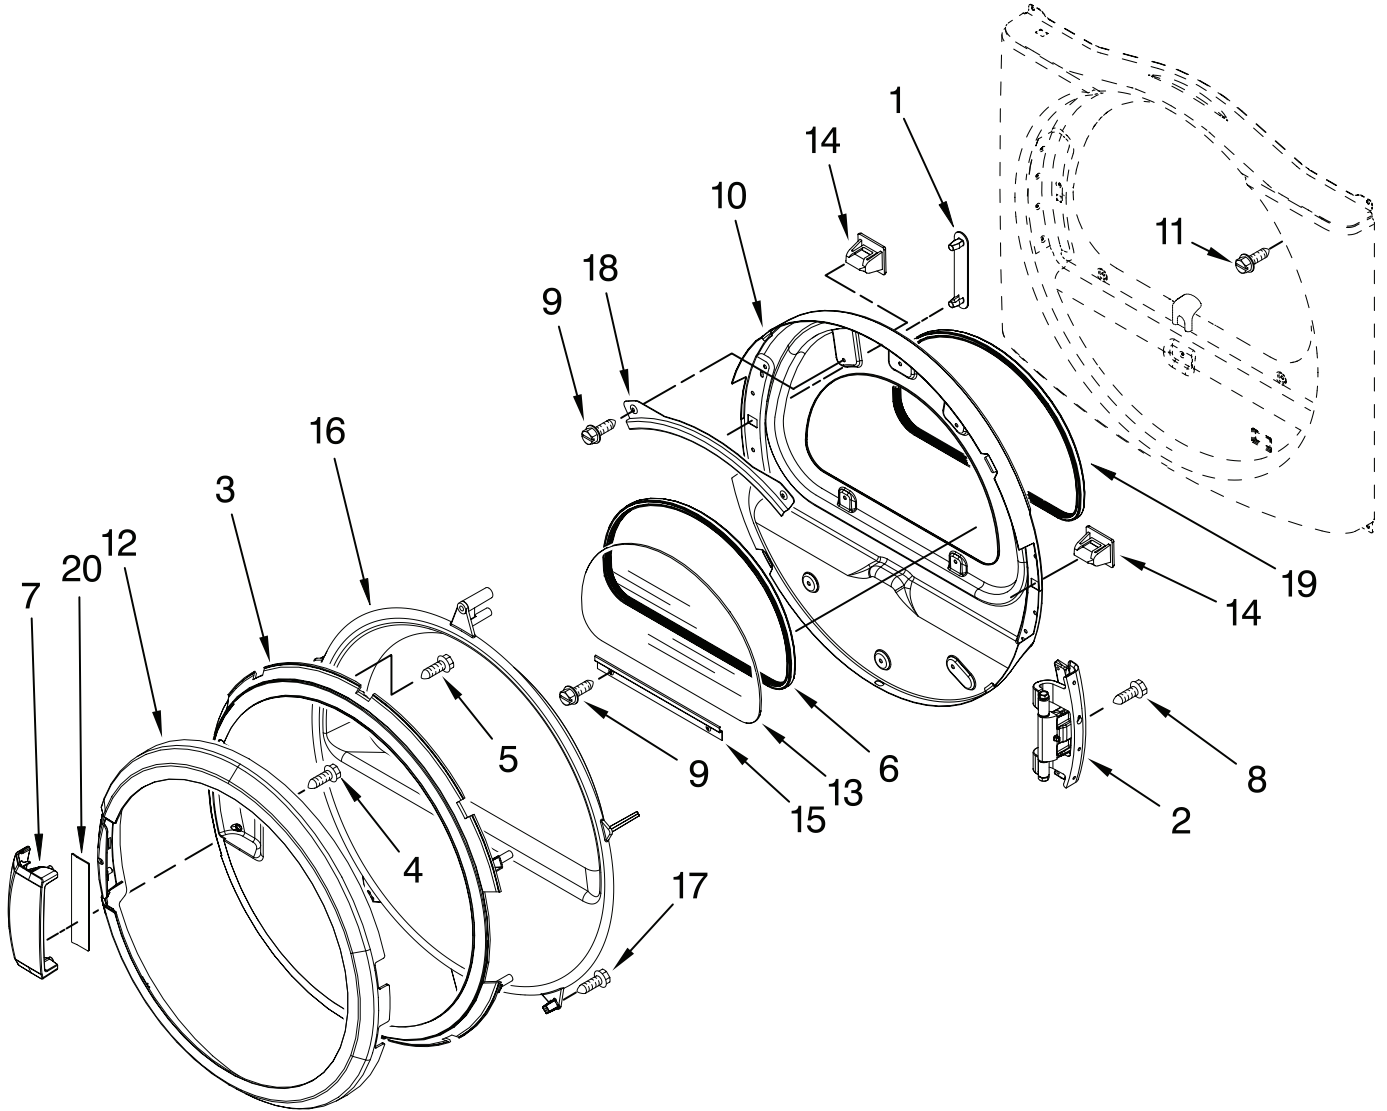

DOOR PARTS

FOR MODEL: MDE22PNAGW0
(WHITE)

FOR ORDERING INFORMATION REFER TO PARTS PRICE LIST