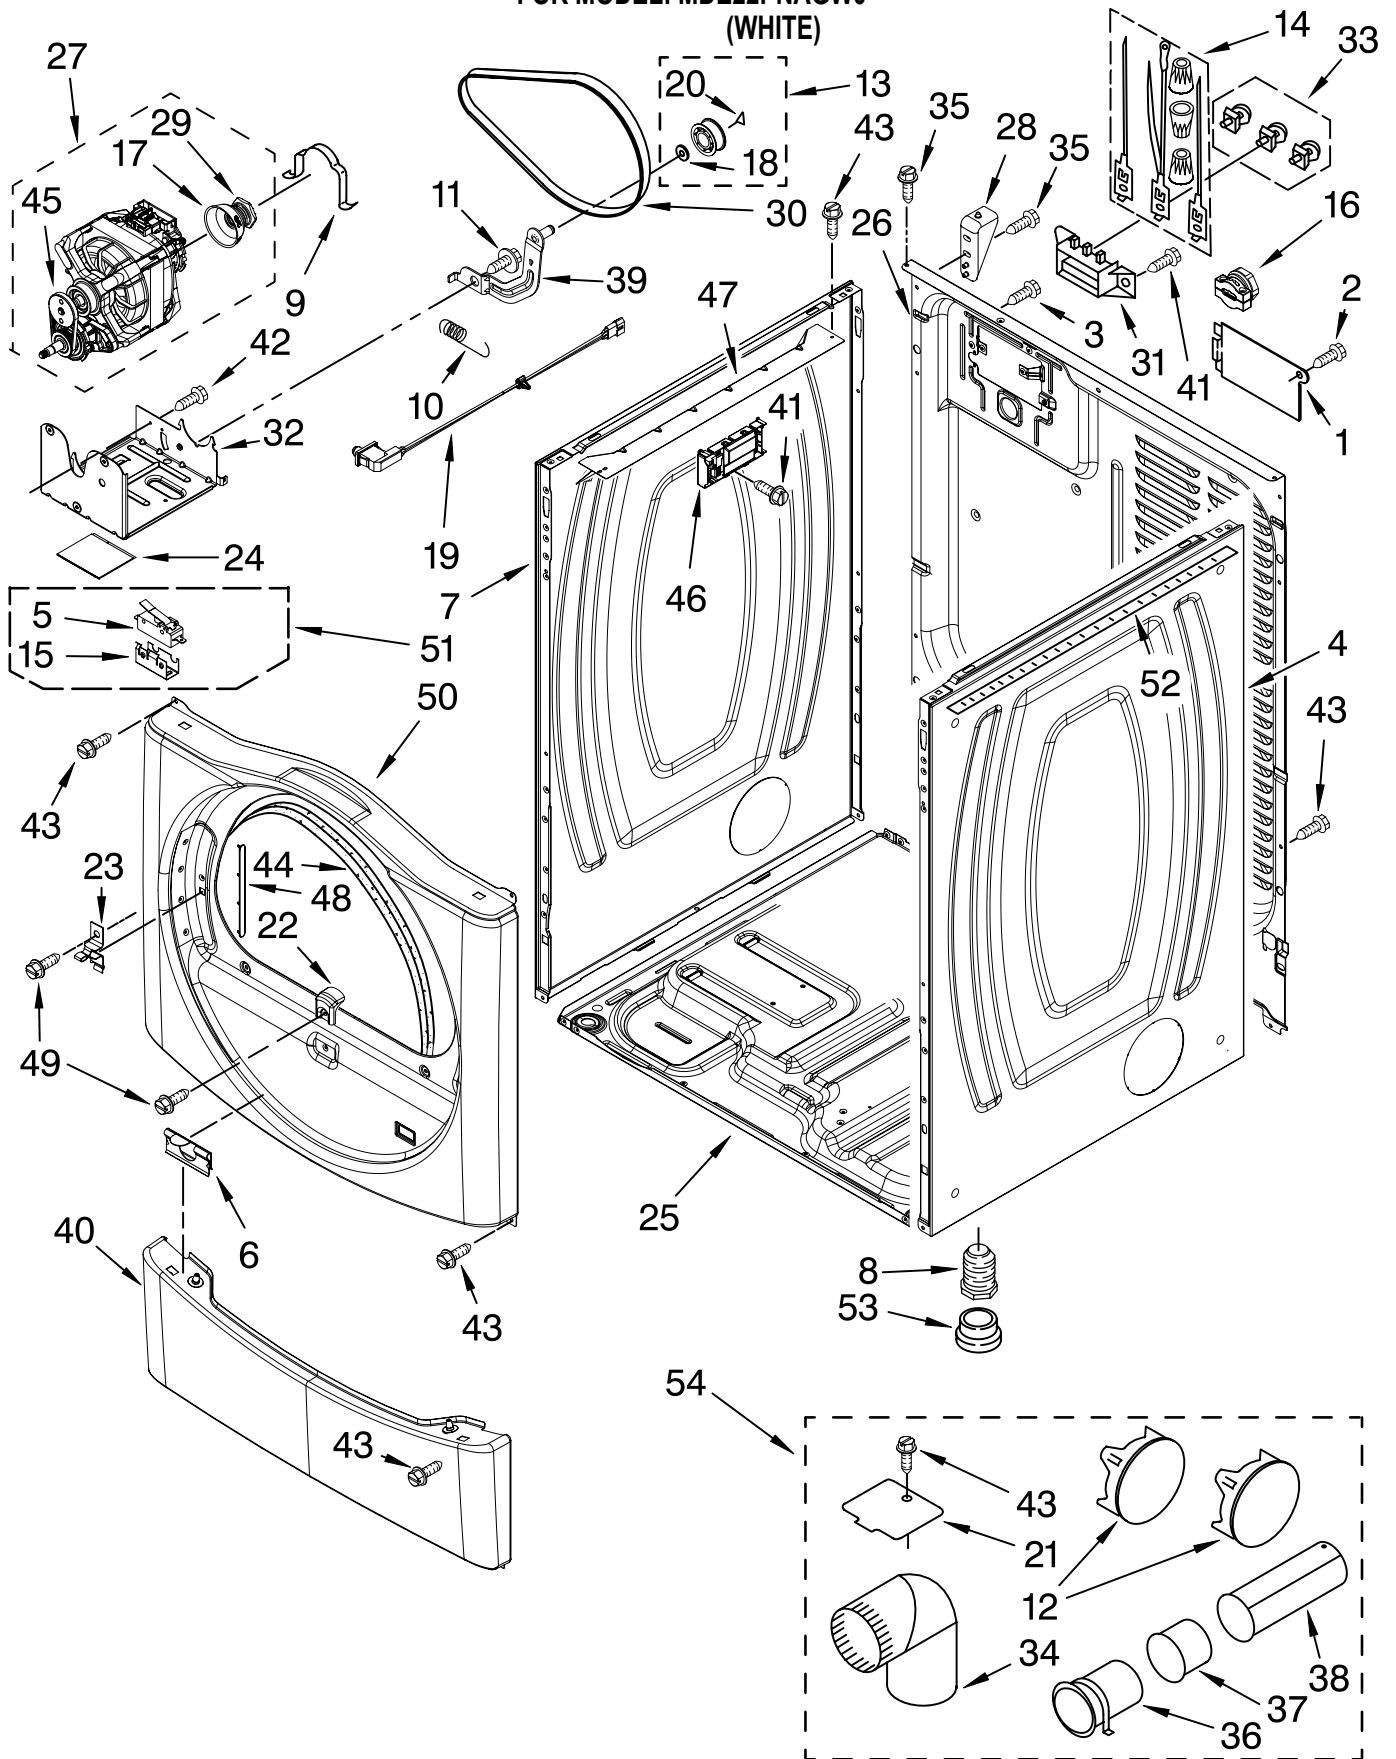

PARTS LIST

for

MAYTAG[®]

**COMMERCIAL
ELECTRIC DRYER**

**MODEL
MDE22PNAGW0**

TOP AND CONSOLE PARTS

FOR MODEL: MDE22PNAGW0
(WHITE)

FOR ORDERING INFORMATION REFER TO PARTS PRICE LIST

CABINET PARTS

FOR MODEL: MDE22PNAGW0
(WHITE)

FOR ORDERING INFORMATION REFER TO PARTS PRICE LIST

BULKHEAD PARTS

FOR MODEL: MDE22PNAGW0

(WHITE)

FOR ORDERING INFORMATION REFER TO PARTS PRICE LIST

DOOR PARTS

FOR MODEL: MDE22PNAGW0
(WHITE)

FOR ORDERING INFORMATION REFER TO PARTS PRICE LIST