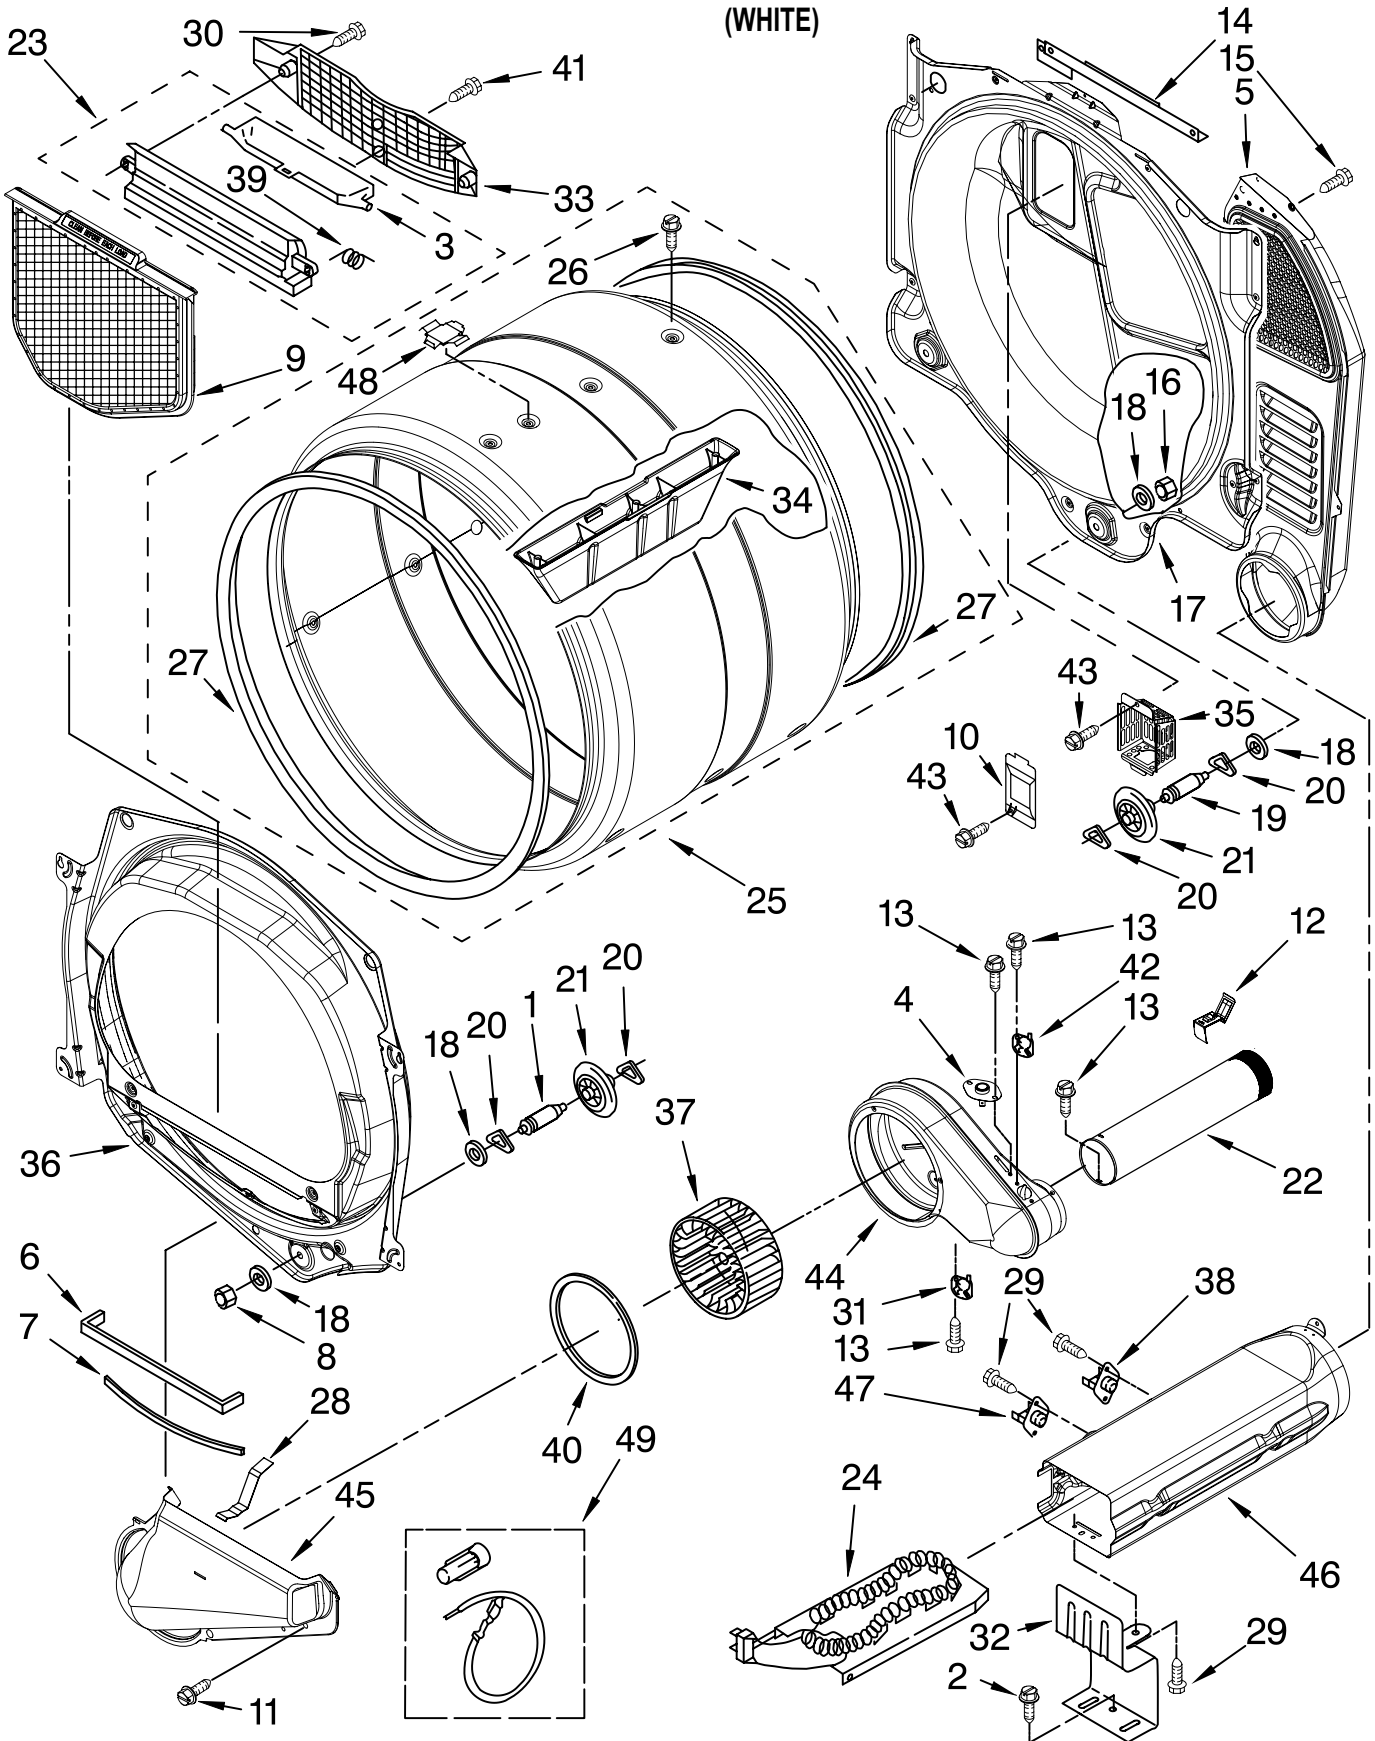

PARTS LIST

for

MAYTAG[®]

**COMMERCIAL
ELECTRIC DRYER**

**MODEL
MDE22PNAGW0**

TOP AND CONSOLE PARTS

FOR MODEL: MDE22PNAGW0
(WHITE)

FOR ORDERING INFORMATION REFER TO PARTS PRICE LIST

CABINET PARTS

FOR MODEL: MDE22PNAGW0
(WHITE)

FOR ORDERING INFORMATION REFER TO PARTS PRICE LIST

BULKHEAD PARTS

FOR MODEL: MDE22PNAGW0

(WHITE)

FOR ORDERING INFORMATION REFER TO PARTS PRICE LIST

DOOR PARTS