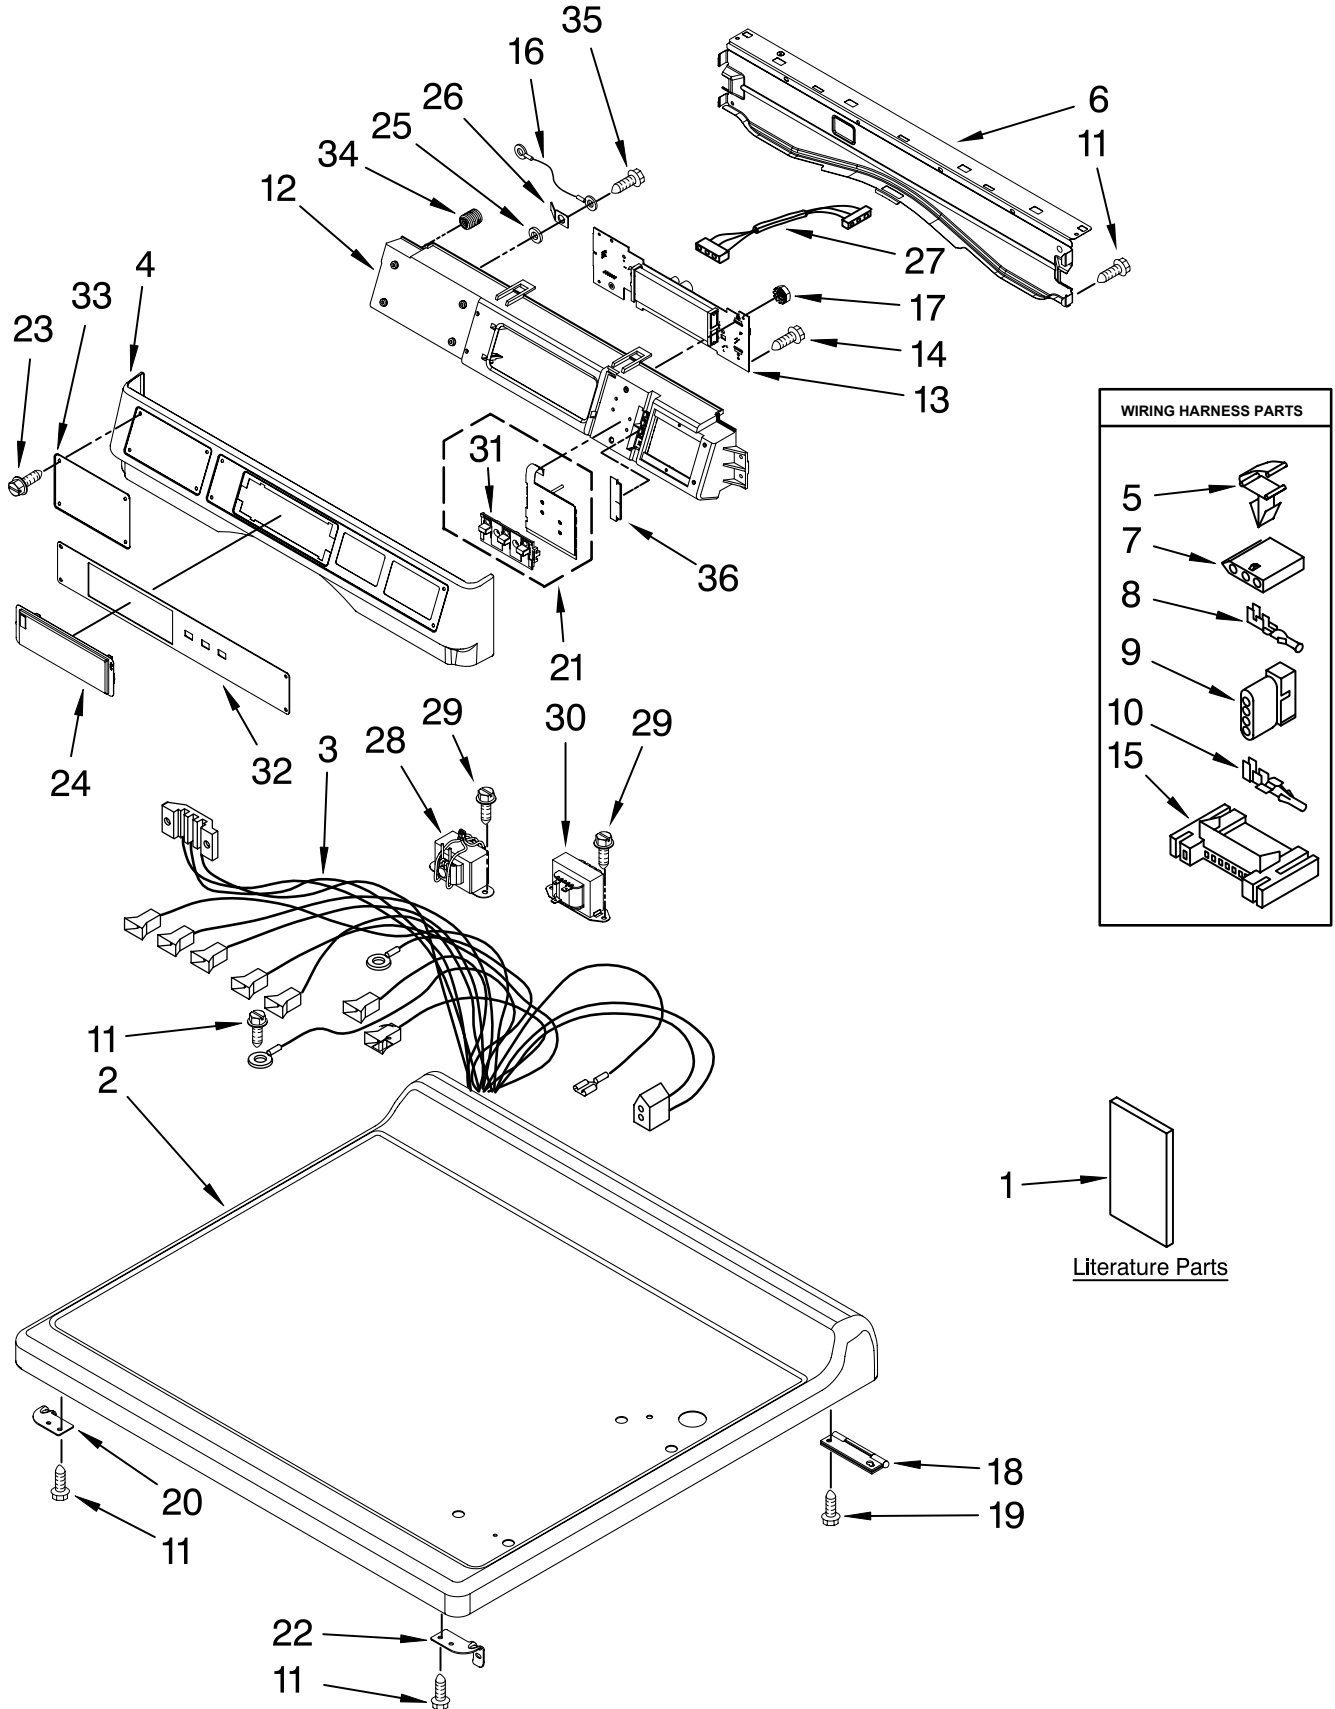

PARTS LIST

for

MAYTAG[®]

**COMMERCIAL
ELECTRIC DRYER**

**MODEL
MDE22PNAGW0**

TOP AND CONSOLE PARTS

FOR MODEL: MDE22PNAGW0
(WHITE)

FOR ORDERING INFORMATION REFER TO PARTS PRICE LIST

CABINET PARTS

FOR MODEL: MDE22PNAGW0
(WHITE)

FOR ORDERING INFORMATION REFER TO PARTS PRICE LIST

BULKHEAD PARTS

FOR MODEL: MDE22PNAGW0

(WHITE)

FOR ORDERING INFORMATION REFER TO PARTS PRICE LIST

DOOR PARTS

FOR MODEL: MDE22PNAGW0
(WHITE)

FOR ORDERING INFORMATION REFER TO PARTS PRICE LIST