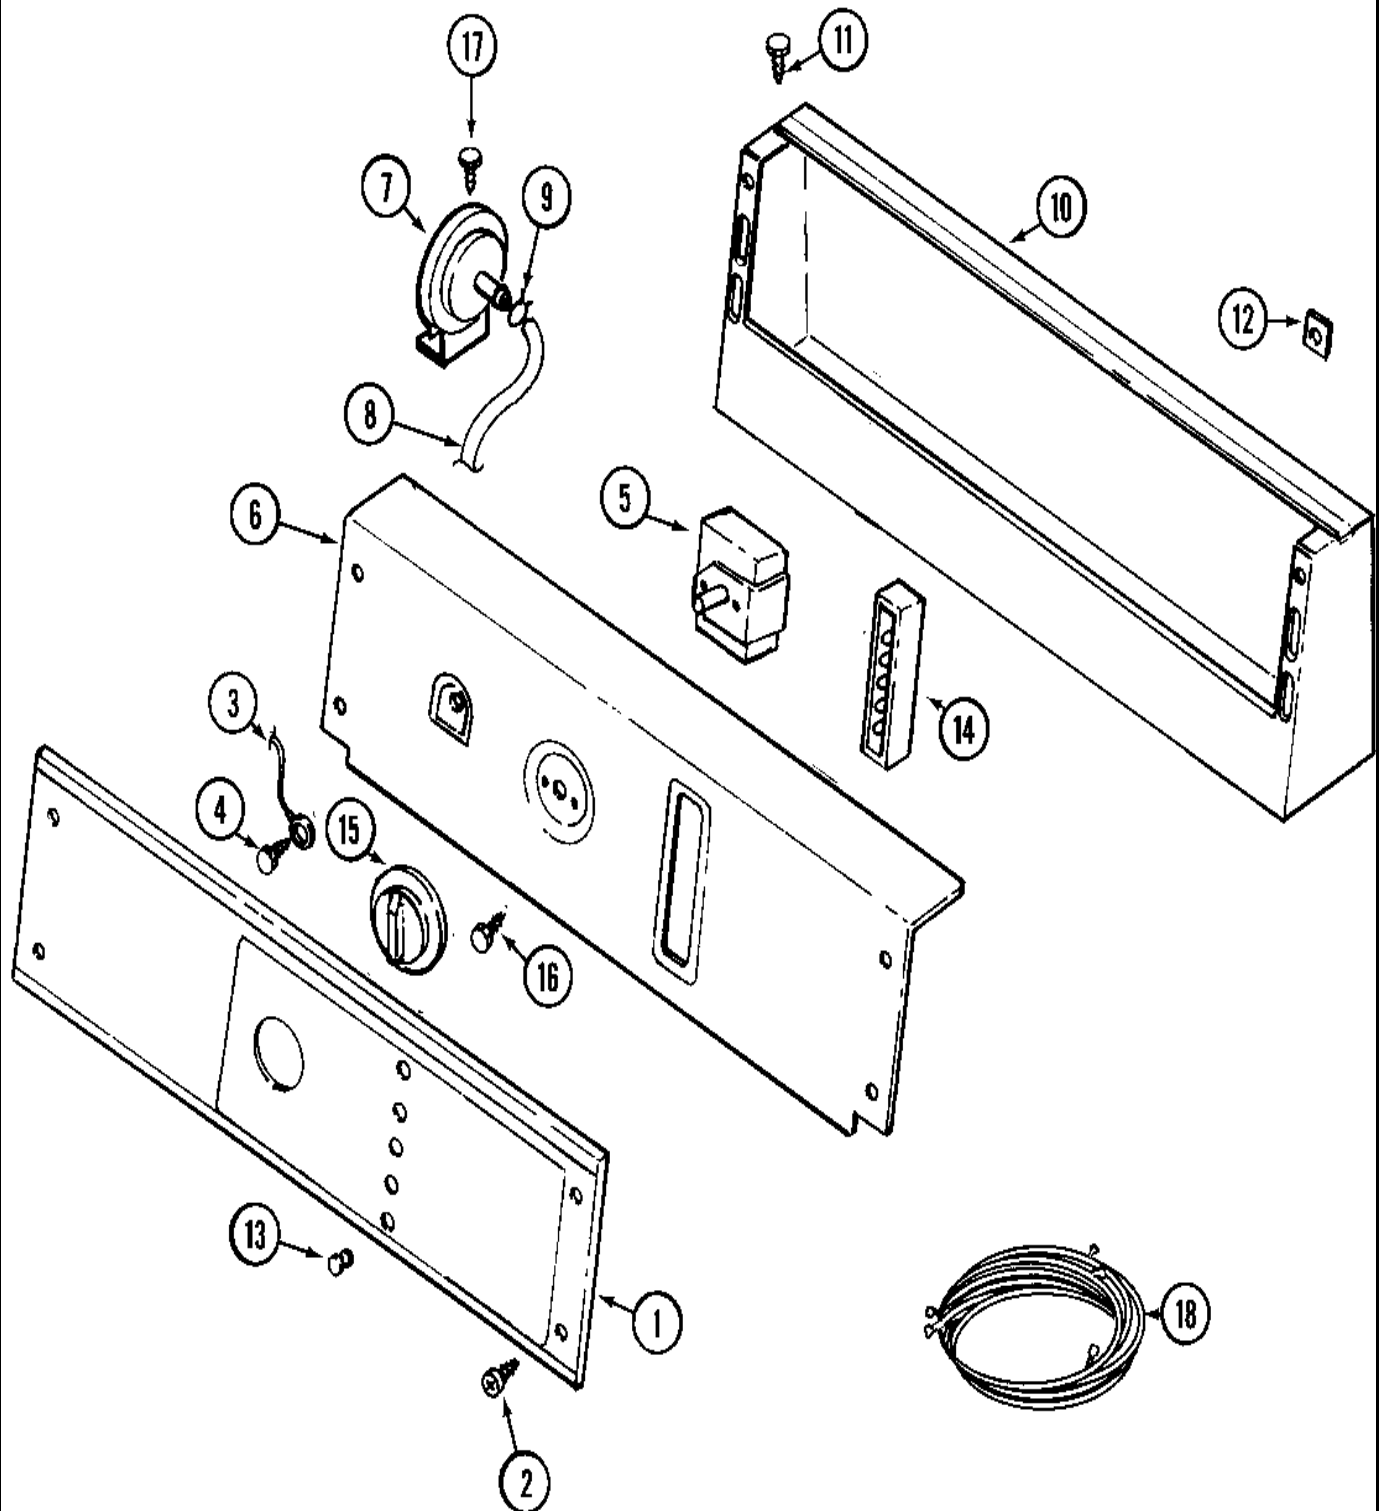

WASHER

Repair Parts List

MODEL NUMBER
MAT12CSDGW

When requesting service or ordering parts, always provide the following information:

- Product Type
- Part Number
- Model Number
- Part Description

MAYTAG®

©2005 Maytag Services

Section: CONTROL PANEL

Model: MAT12CSDGW

CW11-1

Section: CONTROL CENTER

Model: MAT12CSDGW

LW11-83

Section: TOP

Model: MAT12CSDGW

Model: MAT12CSDGW

CW18-3

Section: CLUTCH & BRAKE

Model: MAT12CSDGW

CW20-11

Section: BASE

Model: MAT12CSDGW

CW19-35