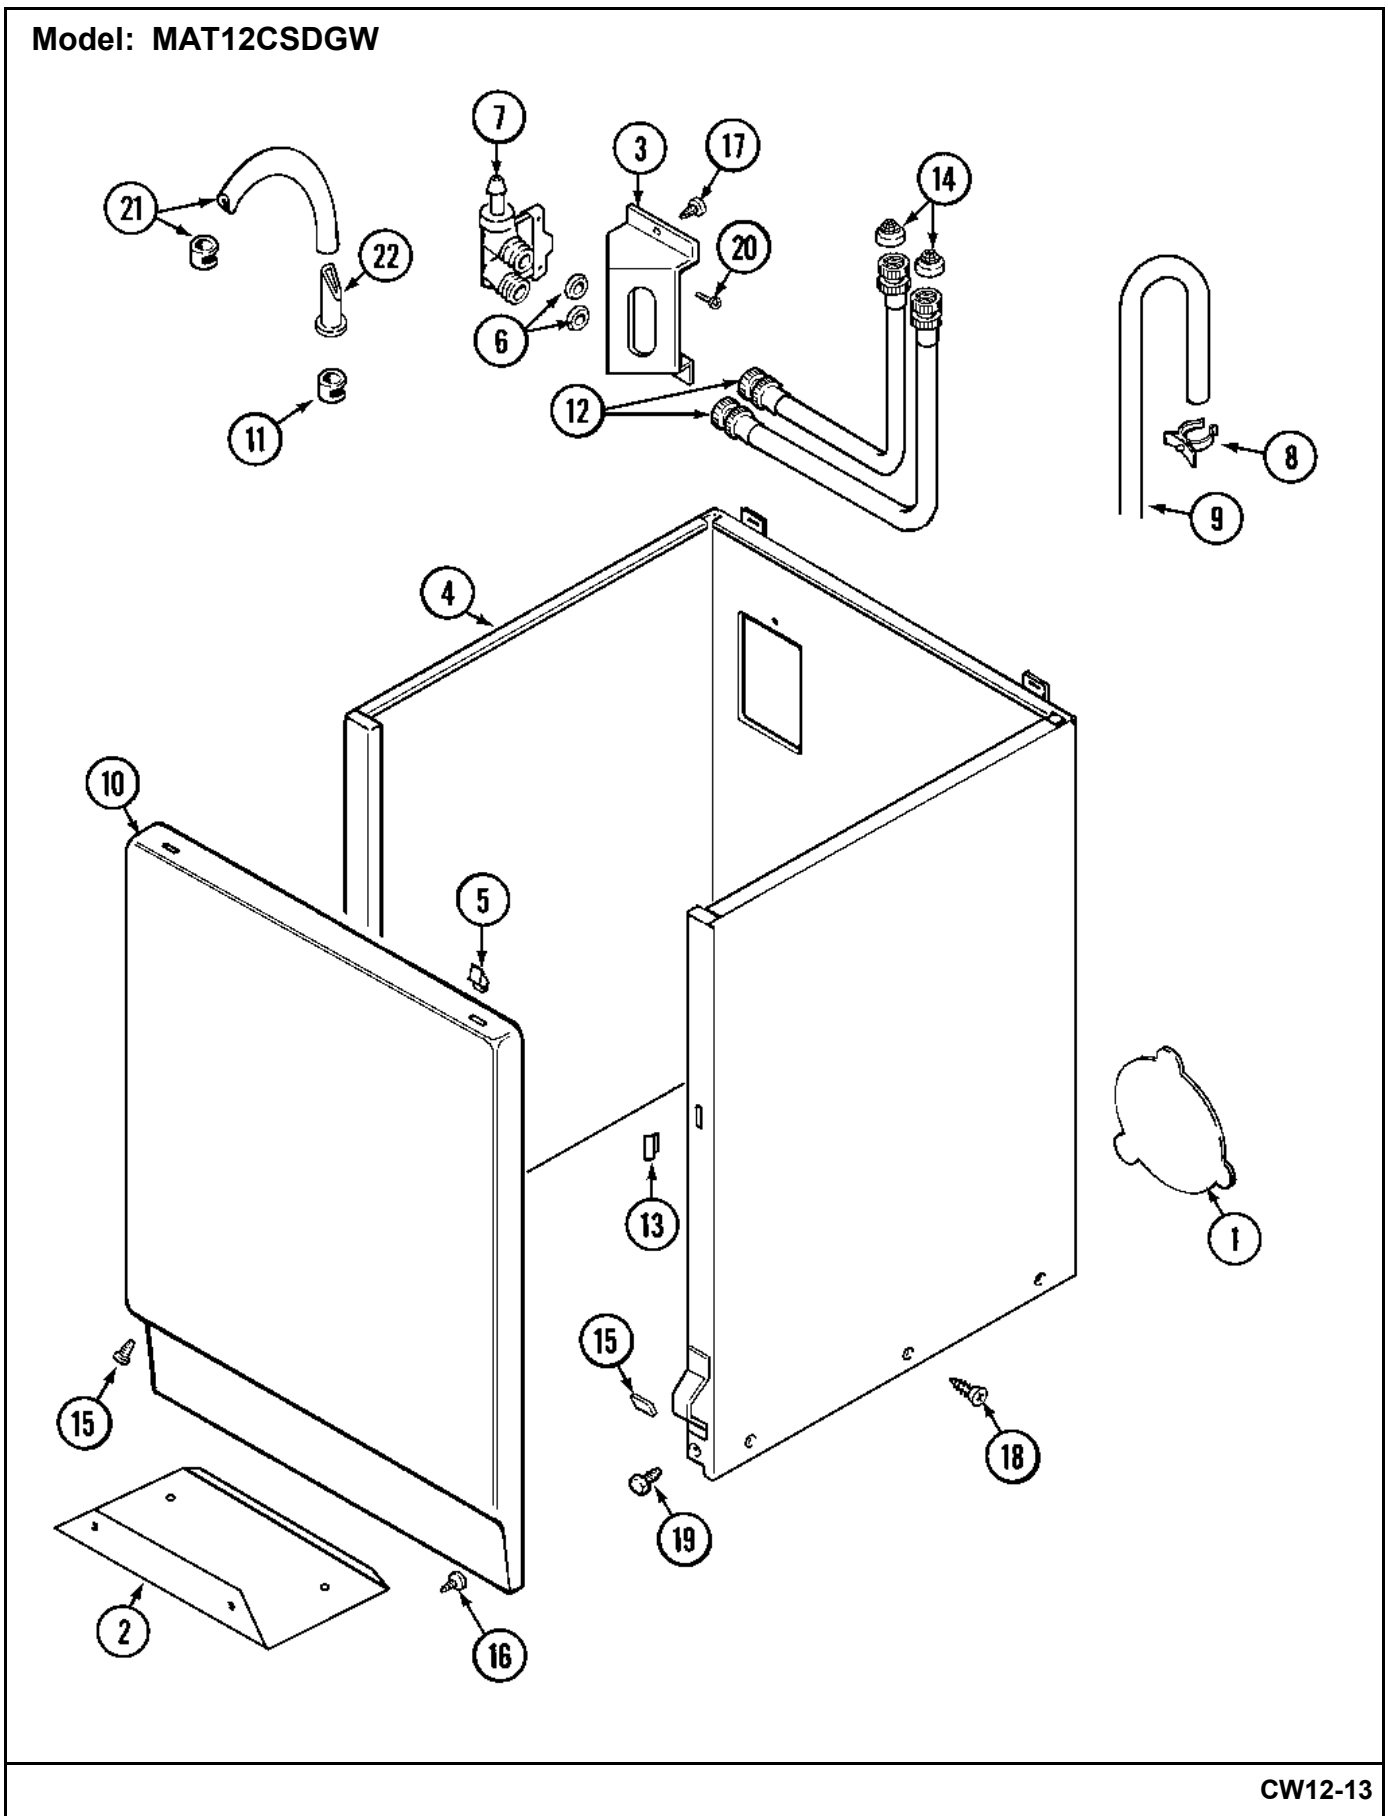

WASHER

Repair Parts List

MODEL NUMBER
MAT12CSDGW

When requesting service or ordering parts, always provide the following information:

- Product Type
- Part Number
- Model Number
- Part Description

MAYTAG®

©2005 Maytag Services

Section: CONTROL PANEL

Model: MAT12CSDGW

CW11-1

Section: CONTROL CENTER

Model: MAT12CSDGW

LW11-83

Section: TOP

Model: MAT12CSDGW

CW13-22

Section: CABINET

Model: MAT12CSDGW

CW12-13

Section: TUB

Model: MAT12CSDGW

CW17-5

Section: TRANSMISSION