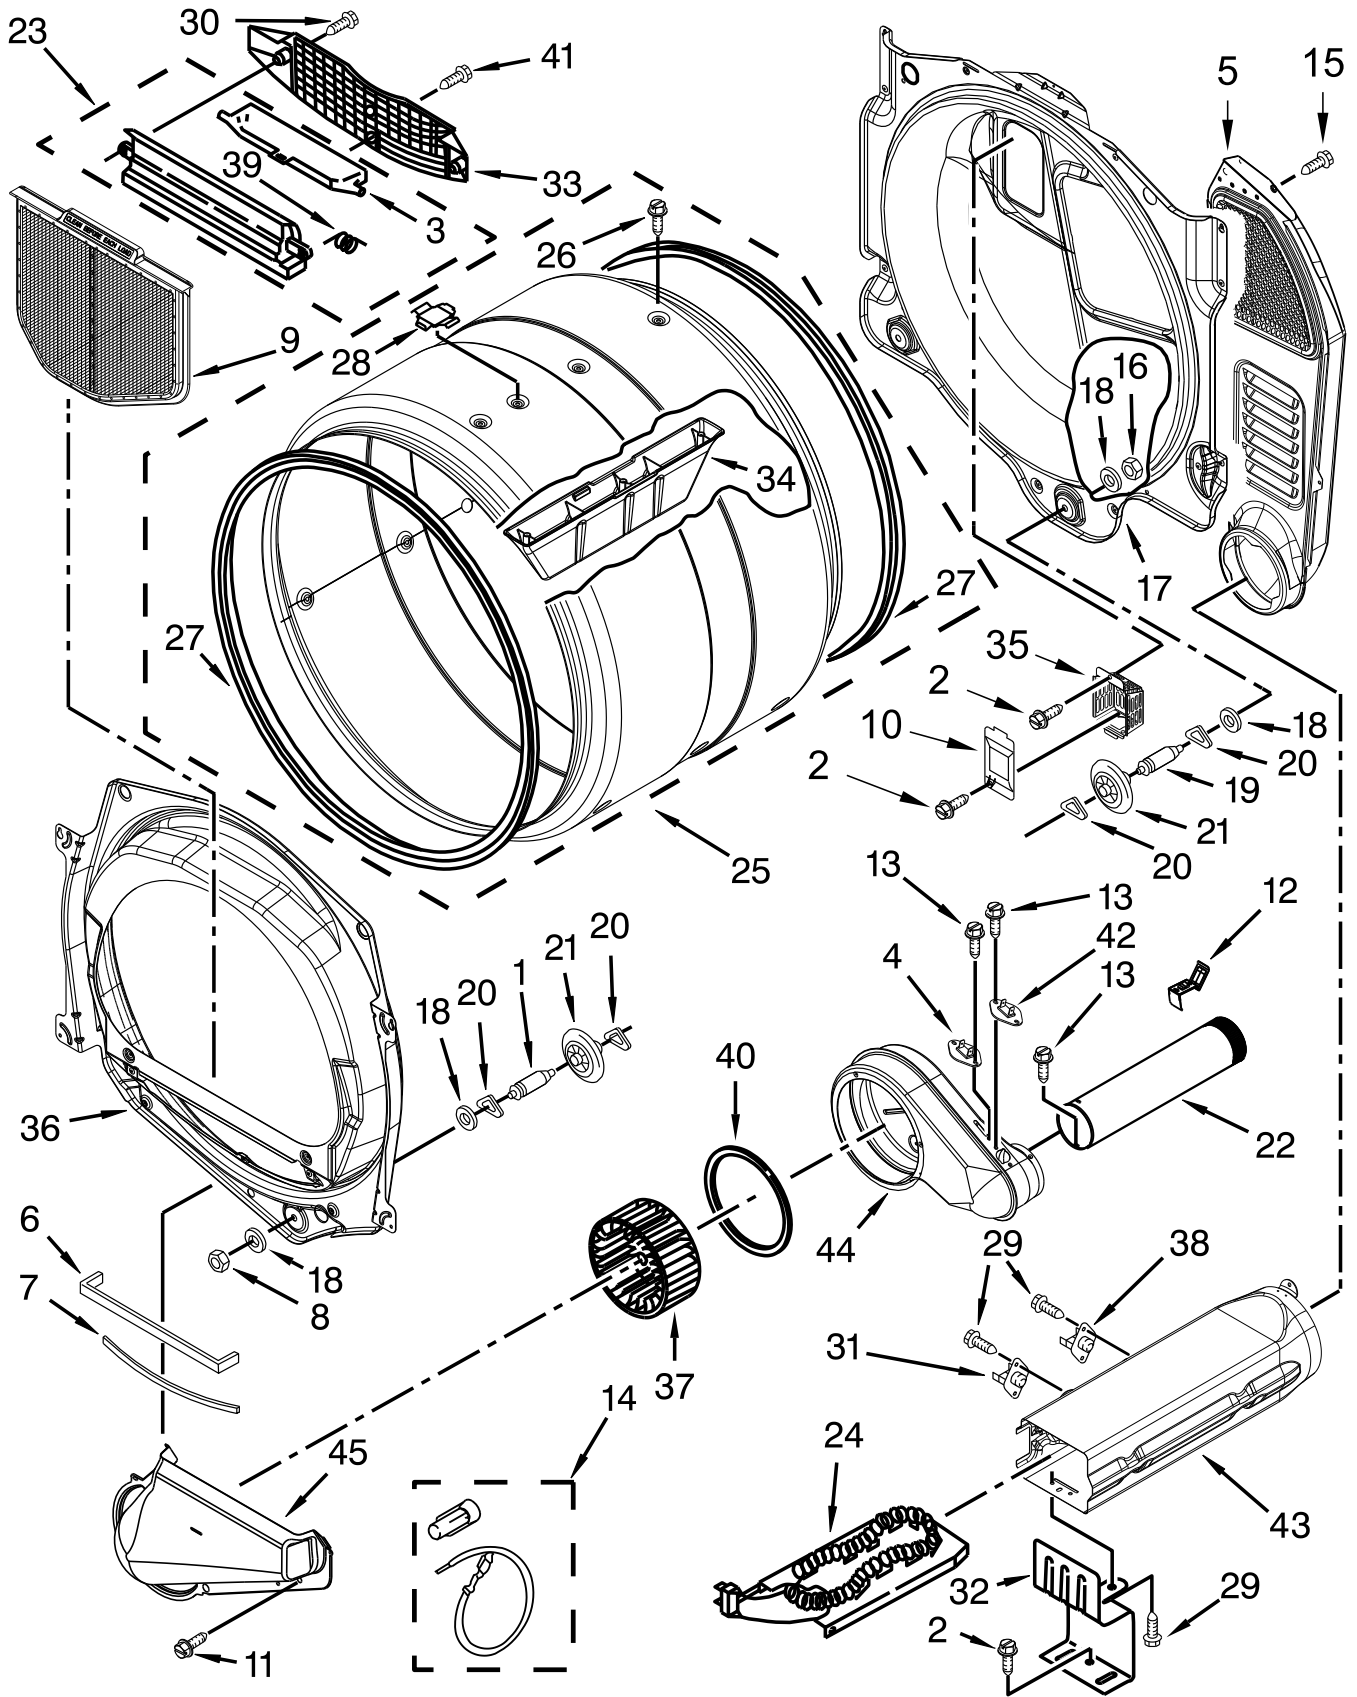

**COMMERCIAL ELECTRIC DRYER**

**MODELS:**

MDE28PDCGW0 (White)

# TOP AND CONSOLE PARTS

# BULKHEAD PARTS

# DOOR PARTS