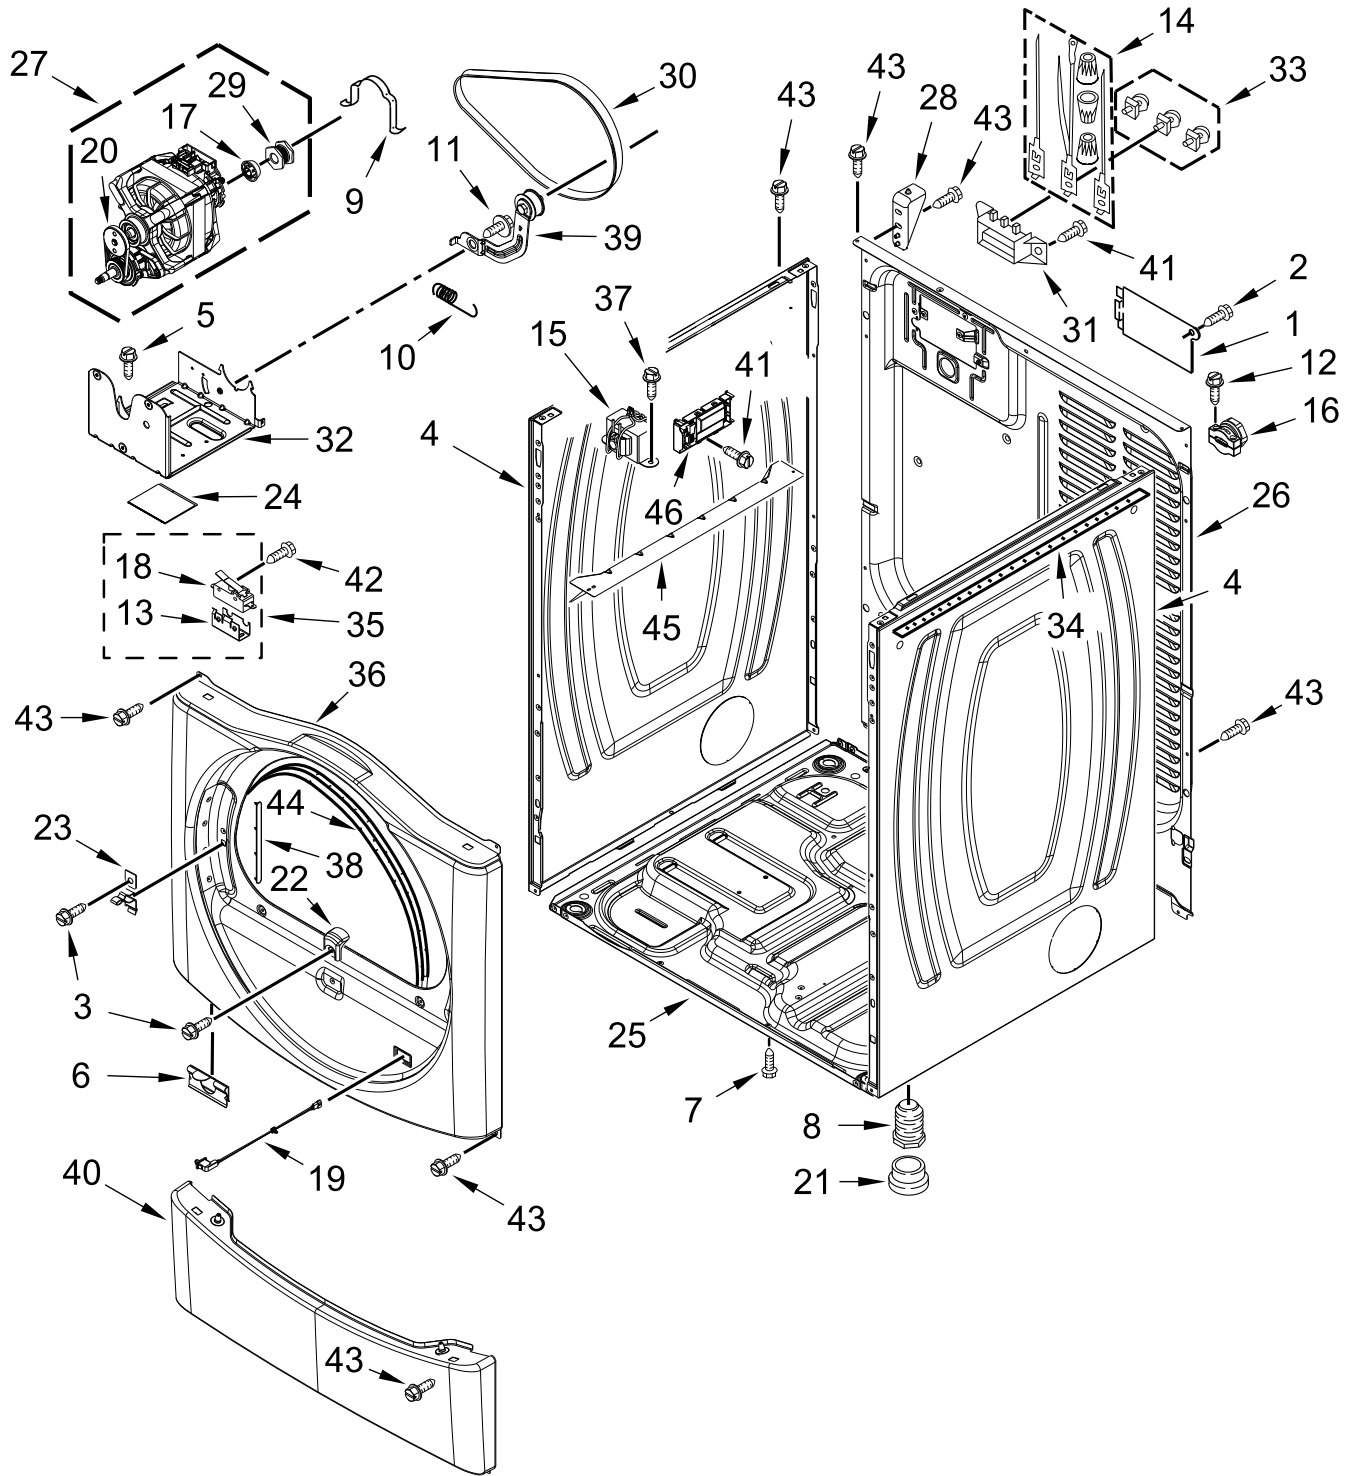

**COMMERCIAL ELECTRIC DRYER**

**MODELS:**

MDE28PDCGW0 (White)

# TOP AND CONSOLE PARTS

# BULKHEAD PARTS