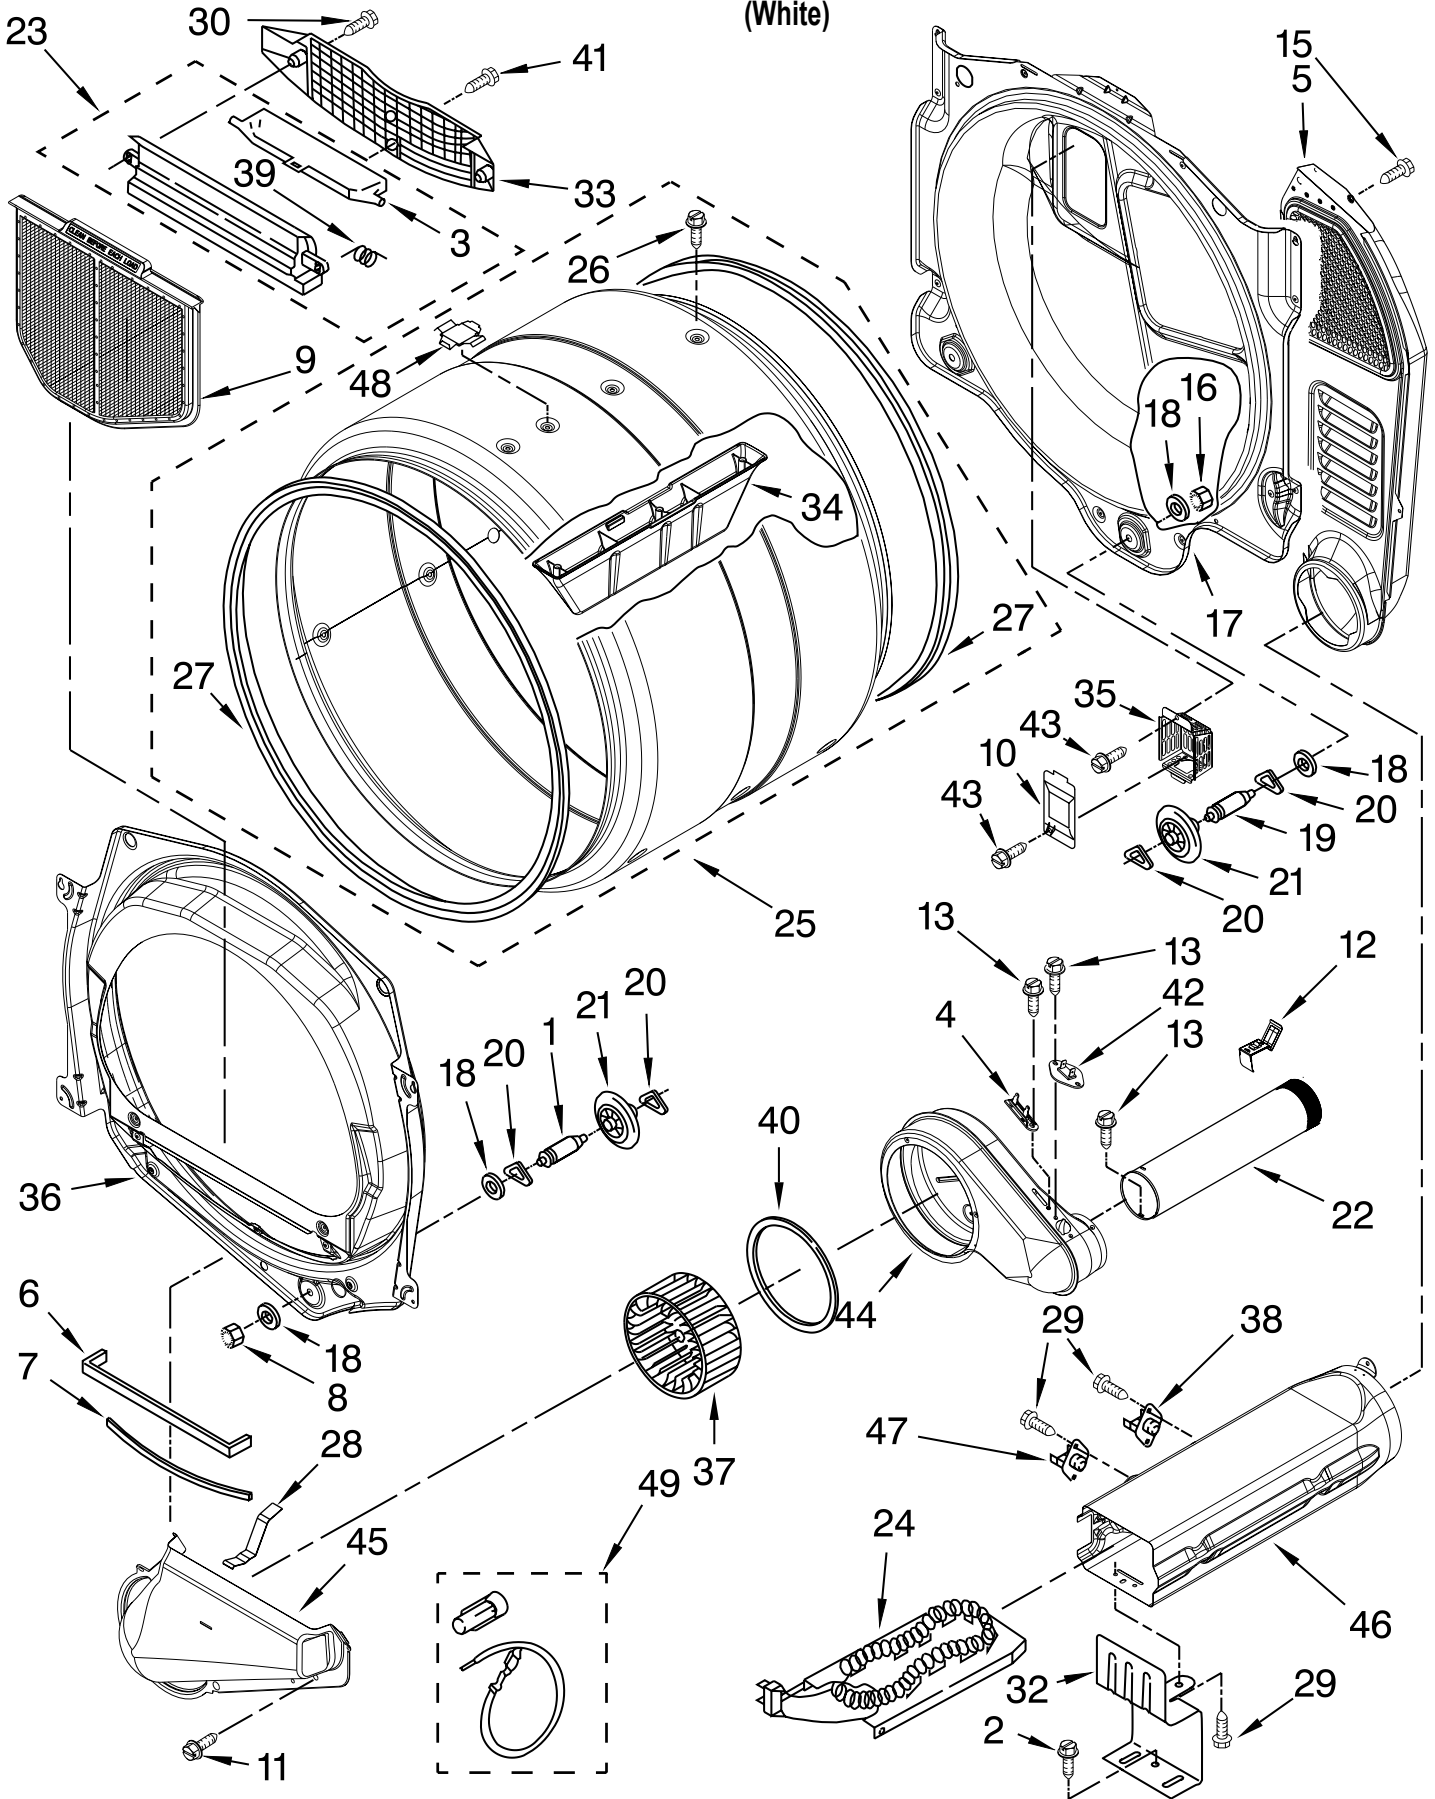

# TOP AND CONSOLE PARTS

For Model: MDE25PDAGW0

(White)

Literature Parts

FOR ORDERING INFORMATION REFER TO PARTS PRICE LIST

# CABINET PARTS

For Model: MDE25PDAGW0

(White)

FOR ORDERING INFORMATION REFER TO PARTS PRICE LIST

# BULKHEAD PARTS

For Model: MDE25PDAGW0

(White)

FOR ORDERING INFORMATION REFER TO PARTS PRICE LIST