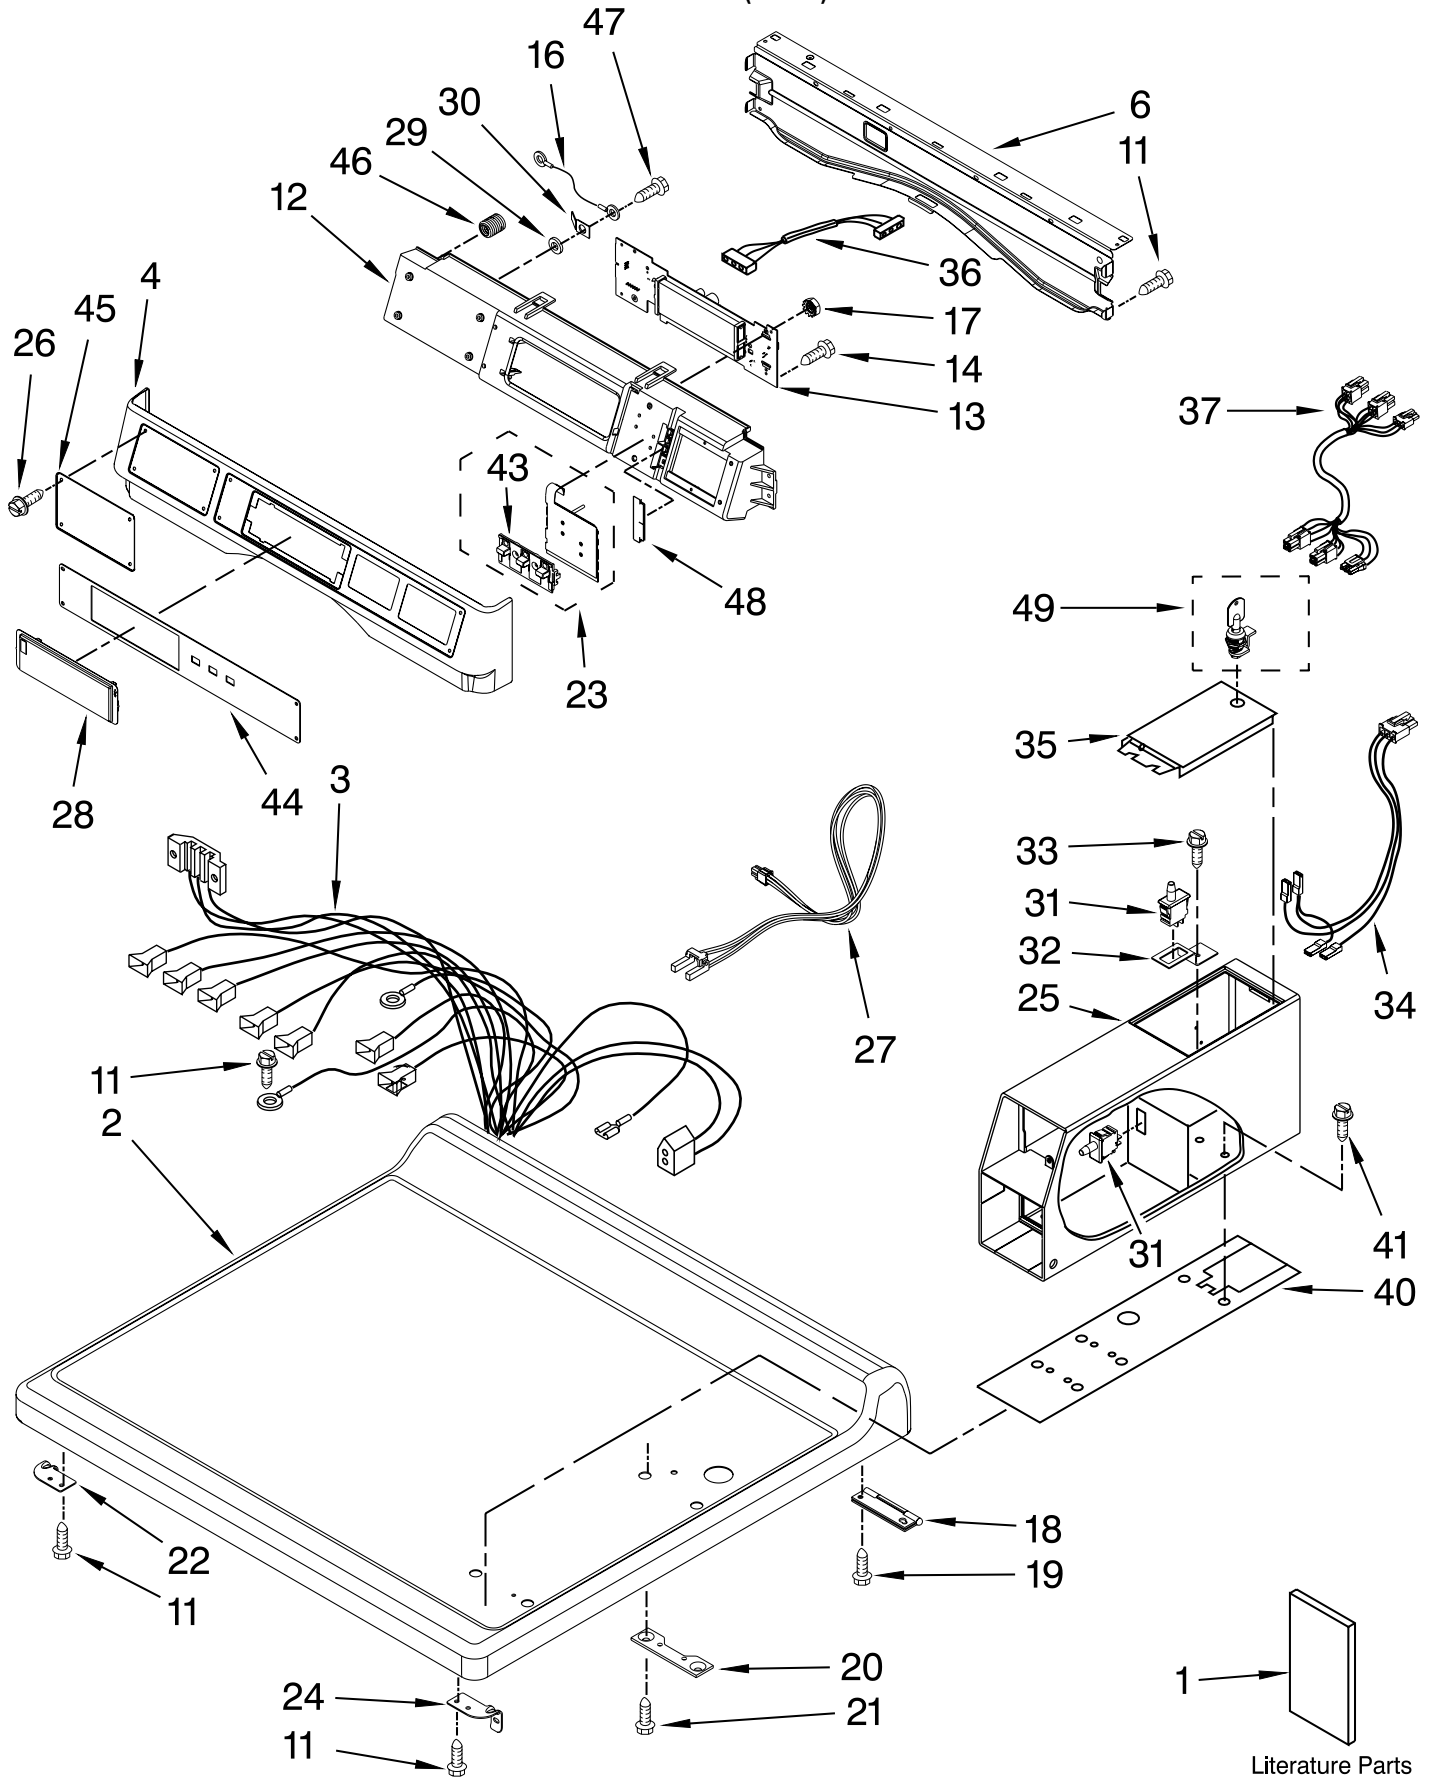

PARTS LIST

for

**MAYTAG<sup>®</sup>**

**COMMERCIAL  
ELECTRIC DRYER**

**MODEL NO.(S)**

**MDE25PDAGW0**

# TOP AND CONSOLE PARTS

For Model: MDE25PDAGW0

(White)

Literature Parts

FOR ORDERING INFORMATION REFER TO PARTS PRICE LIST

# CABINET PARTS

For Model: MDE25PDAGW0

(White)

FOR ORDERING INFORMATION REFER TO PARTS PRICE LIST

# BULKHEAD PARTS

For Model: MDE25PDAGW0

(White)

FOR ORDERING INFORMATION REFER TO PARTS PRICE LIST