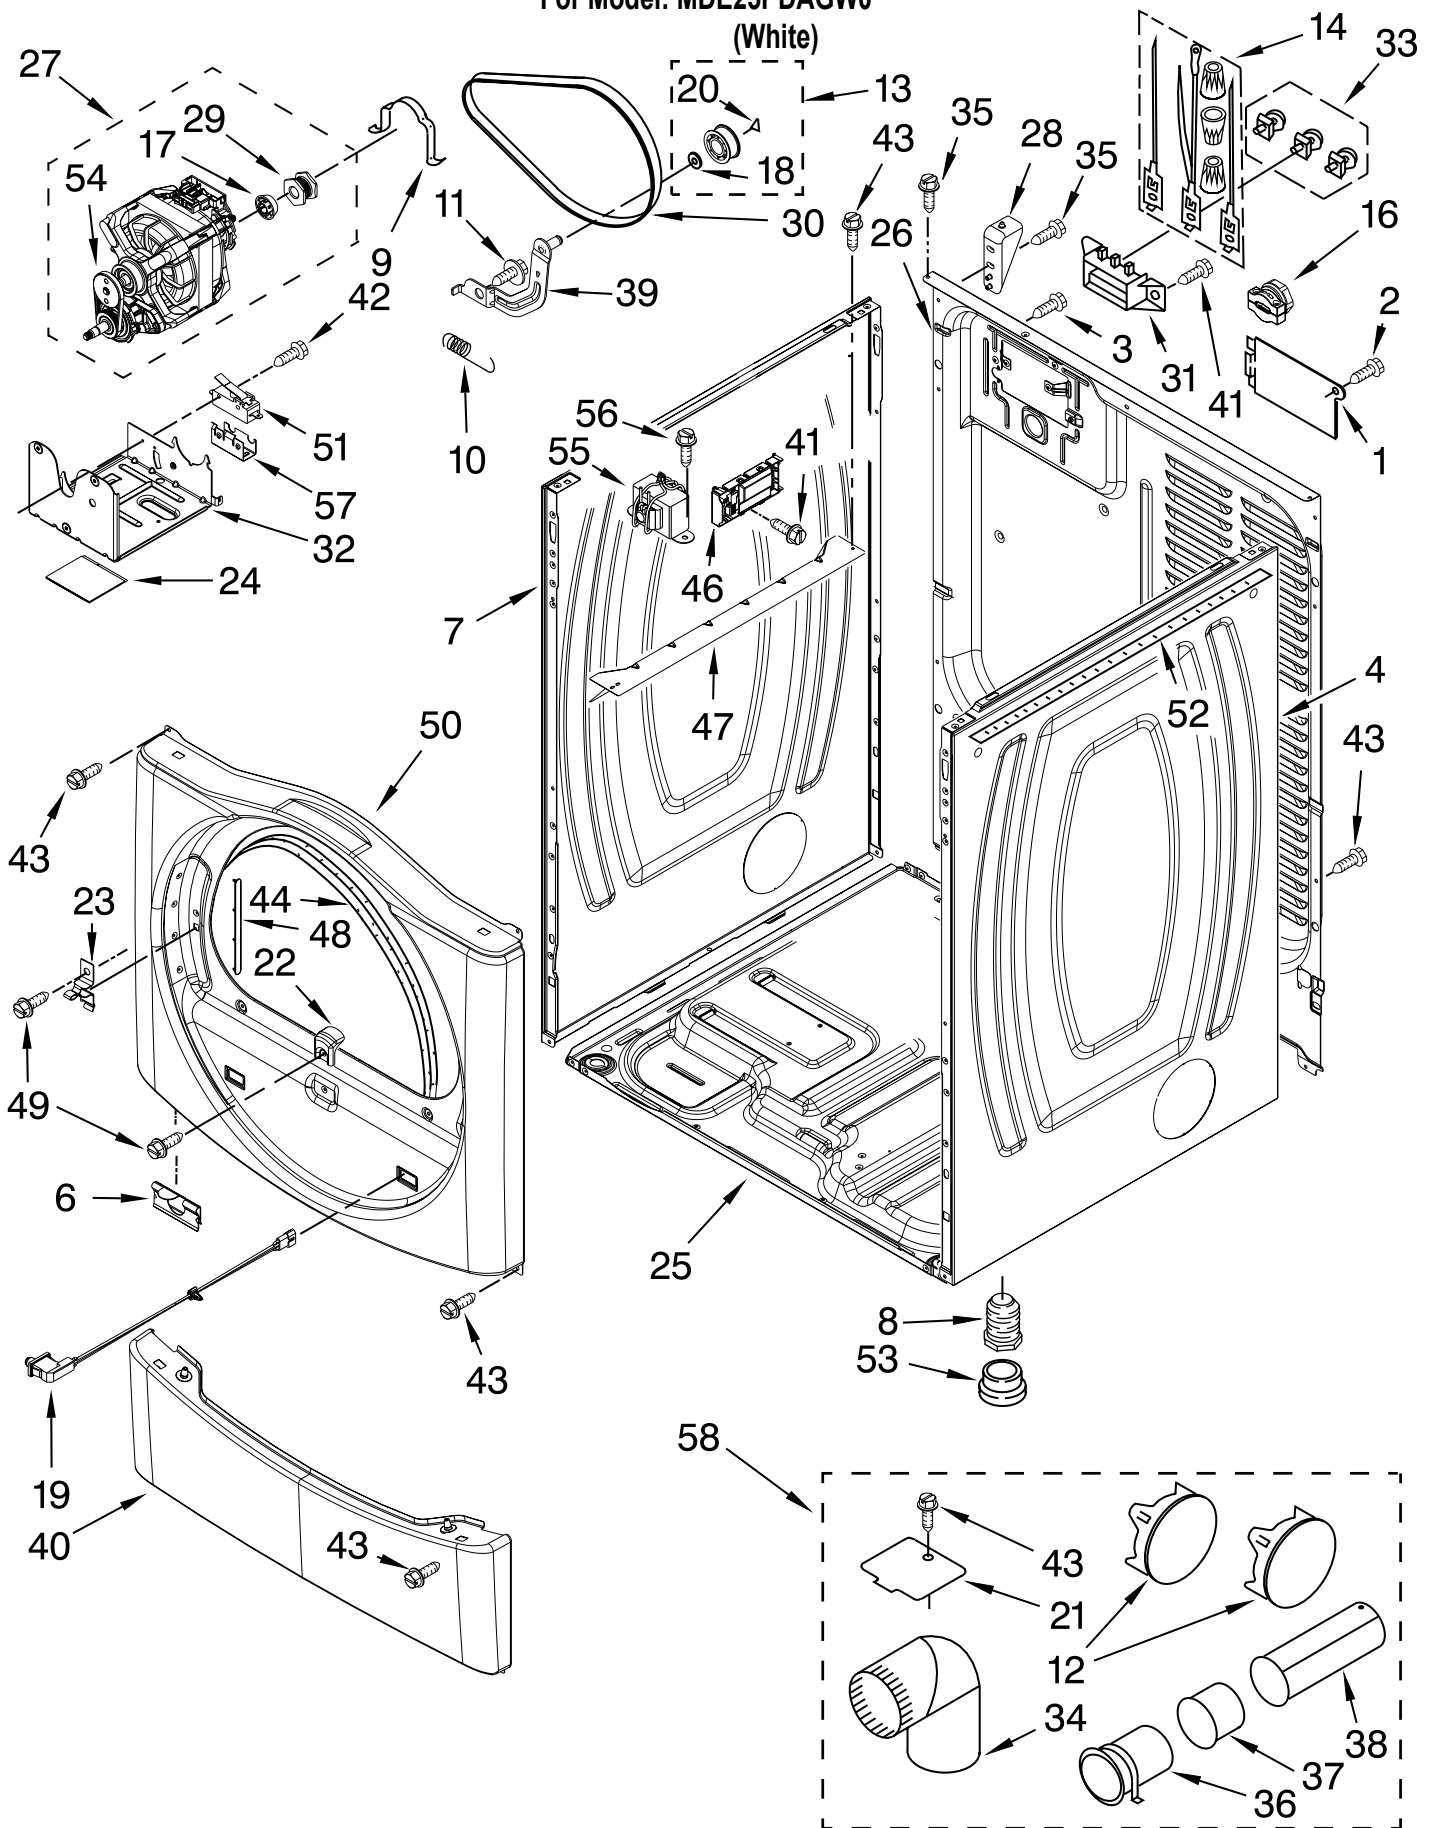

# TOP AND CONSOLE PARTS

For Model: MDE25PDAGW0

(White)

Literature Parts

FOR ORDERING INFORMATION REFER TO PARTS PRICE LIST

# CABINET PARTS

For Model: MDE25PDAGW0

(White)

FOR ORDERING INFORMATION REFER TO PARTS PRICE LIST

# BULKHEAD PARTS

For Model: MDE25PDAGW0

(White)

FOR ORDERING INFORMATION REFER TO PARTS PRICE LIST