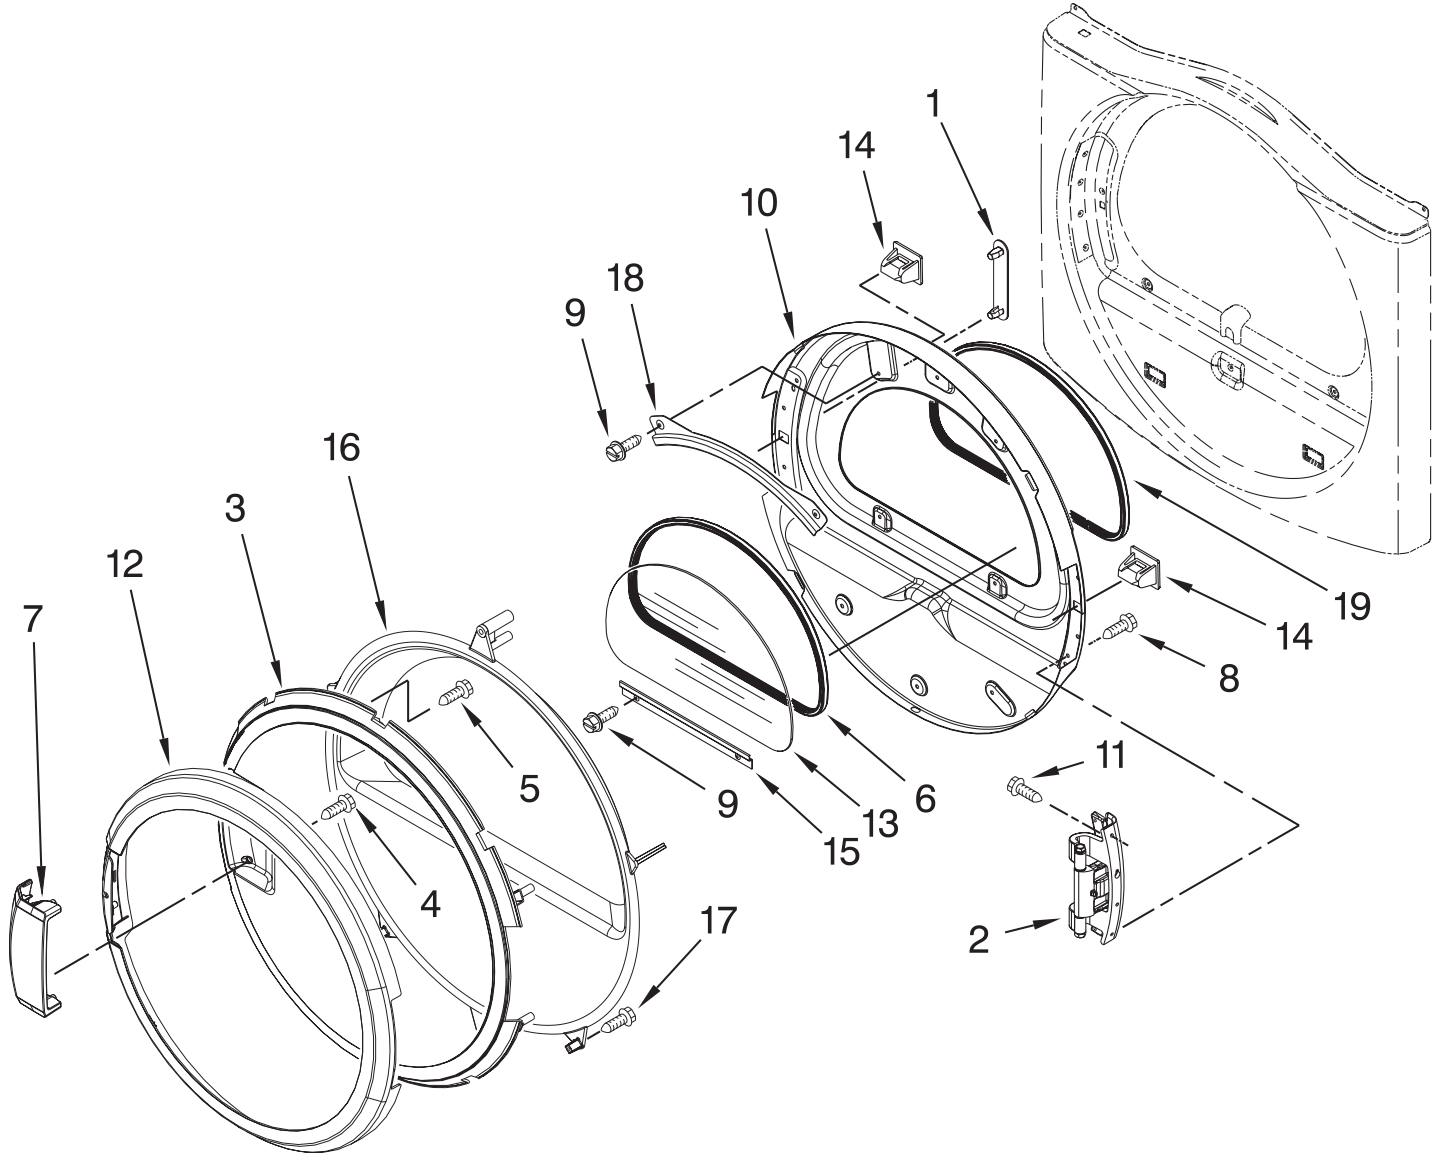

DOOR PARTS

For Model: MDE25PDAGW0
(White)

FOR ORDERING INFORMATION REFER TO PARTS PRICE LIST