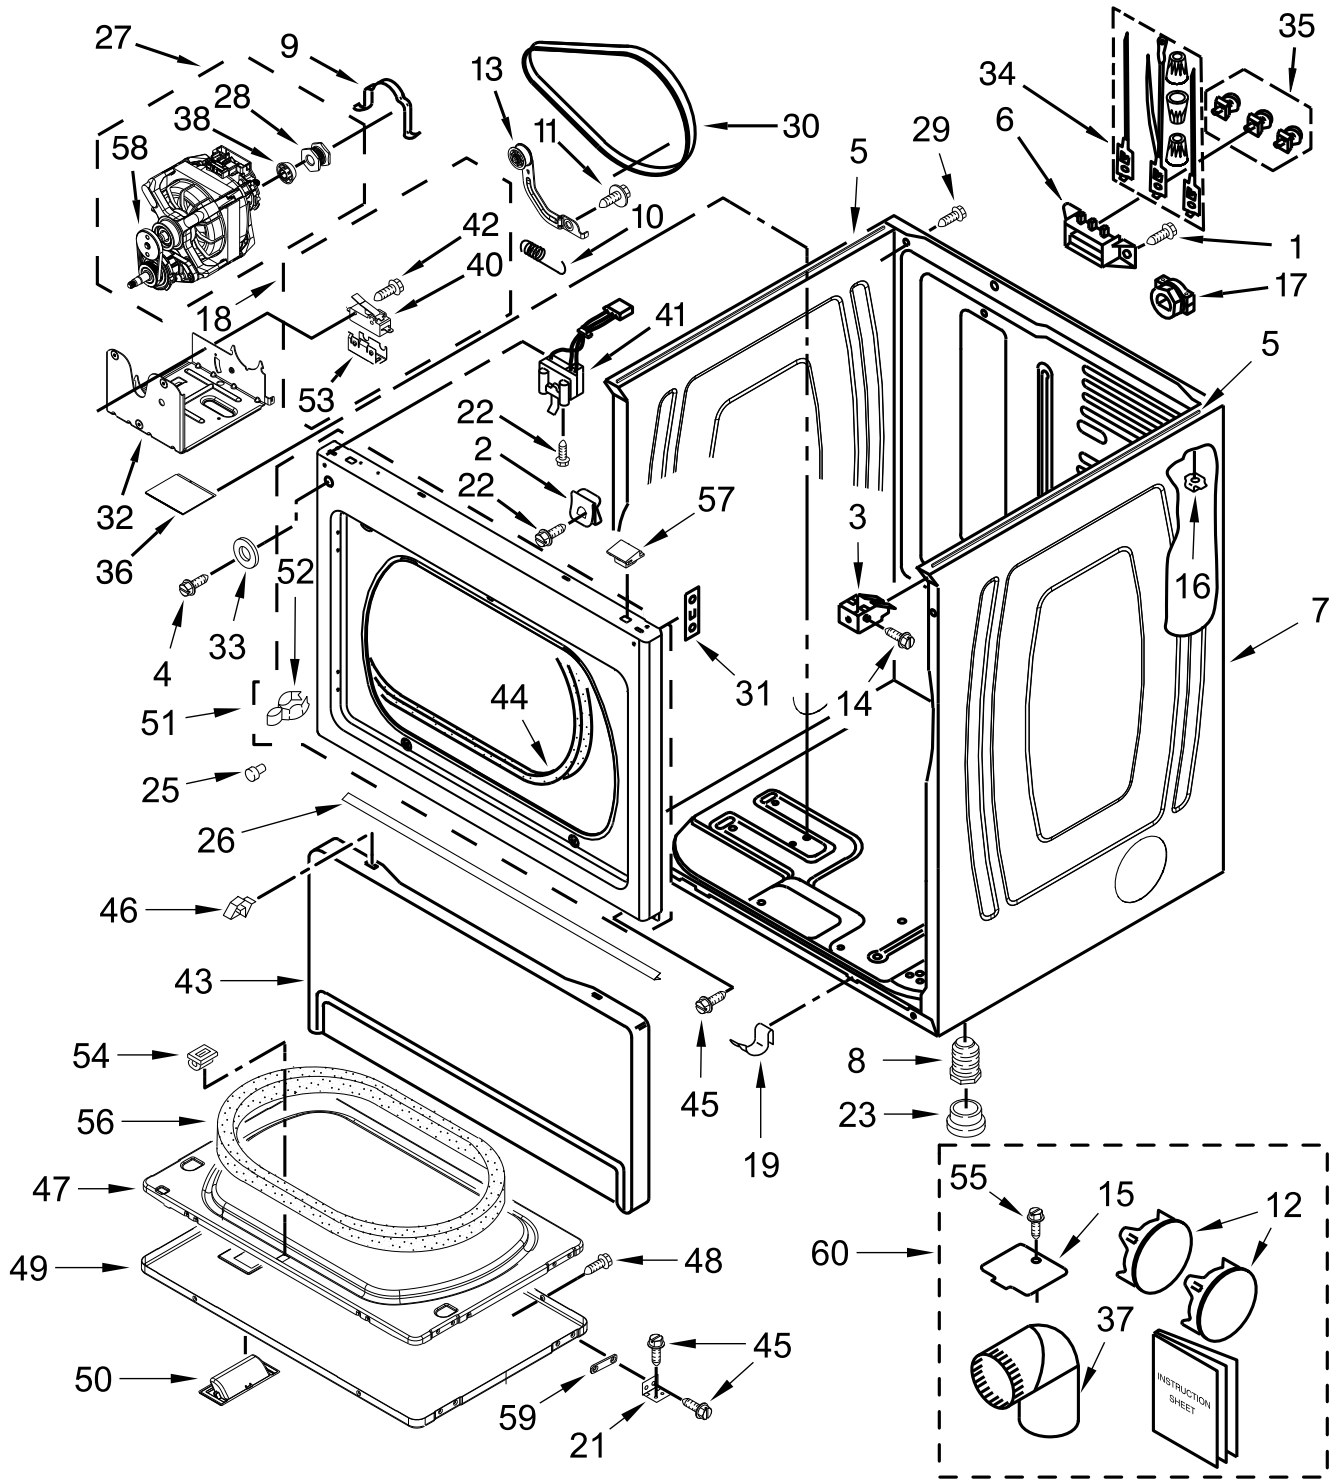

COMMERCIAL ELECTRIC DRYER

MODELS:

MDE18PDAGW0 (White)

TOP AND CONSOLE PARTS

CABINET PARTS

BULKHEAD PARTS