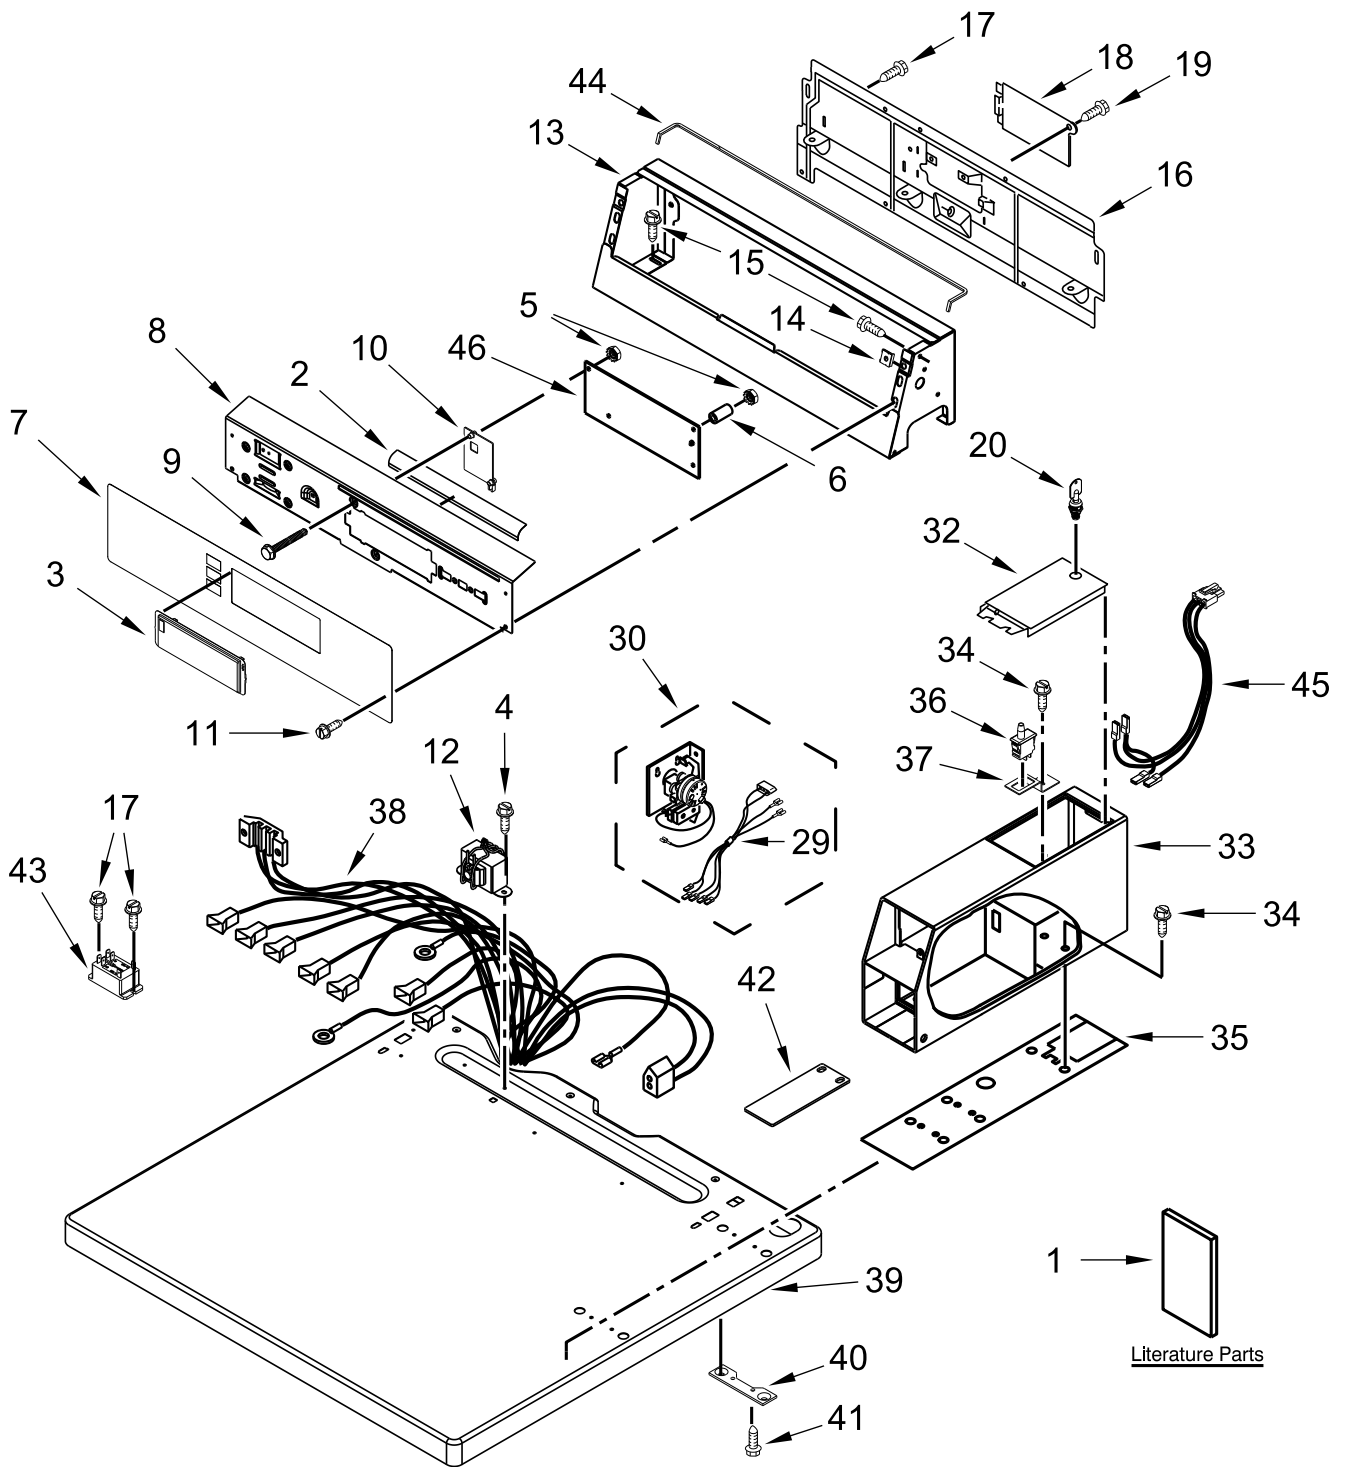

COMMERCIAL ELECTRIC DRYER

MODELS:

MDE18PDAGW0 (White)

TOP AND CONSOLE PARTS

CABINET PARTS

BULKHEAD PARTS