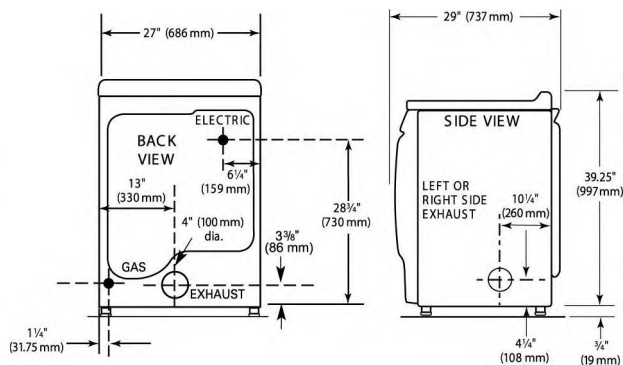

MDE/MDG28PN SUPER-CAPACITY DRYER

MAXIMUM EXHAUST DUCT LENGTH PER NUMBER OF TURNS

Number Of 90° Turns	Rigid Metal Vent	
	Box Hood and Louvered Style	Angled Hood Style
0	135 ft. (41.2 m)	129 ft. (39.3 m)
1	125 ft. (38.1 m)	119 ft. (36.3 m)
2	115 ft. (35.1 m)	109 ft. (33.2 m)
3	106 ft. (32.3 m)	100 ft. (30.5 m)
4	98 ft. (29.9 m)	92 ft. (28.0 m)
	Flexible Metal Vent	
	Box Hood and Louvered Style	Angled Hood Style
0	76 ft. (23.2 m)	62 ft. (18.9 m)
1	71 ft. (21.6 m)	57 ft. (17.4 m)
2	67 ft. (20.4 m)	53 ft. (16.2 m)
3	65 ft. (19.8 m)	51 ft. (15.6 m)
4	63 ft. (19.2 m)	49 ft. (14.9 m)