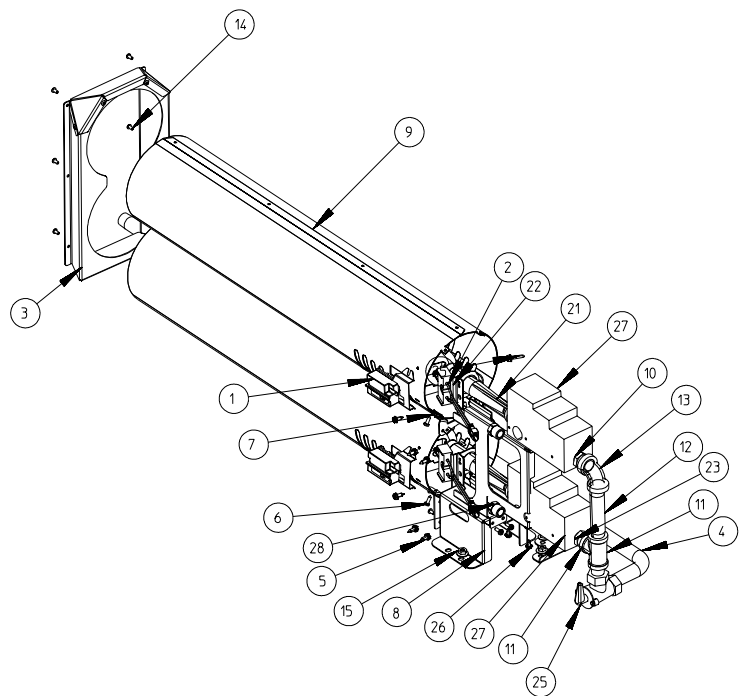

NOTES _____

Multiple horizontal lines for writing notes.

Complete Dryer Assembly

MAN7595

Microprocessor Control Panel Assembly

MAN7640

Complete Rear Tumbler Support Panel Assembly

Complete Lint Box and Lint Drawer Assembly

* Specify color when ordering.

Totally Enclosed, Fan-Cooled Motor Mount Assembly

* Sold by the foot.

Natural Gas 60 Hz Burner Assembly

MAN7584B

Complete Drive Motor Assembly

Complete Wheel Assembly

Duplicate all parts for rear wheels.