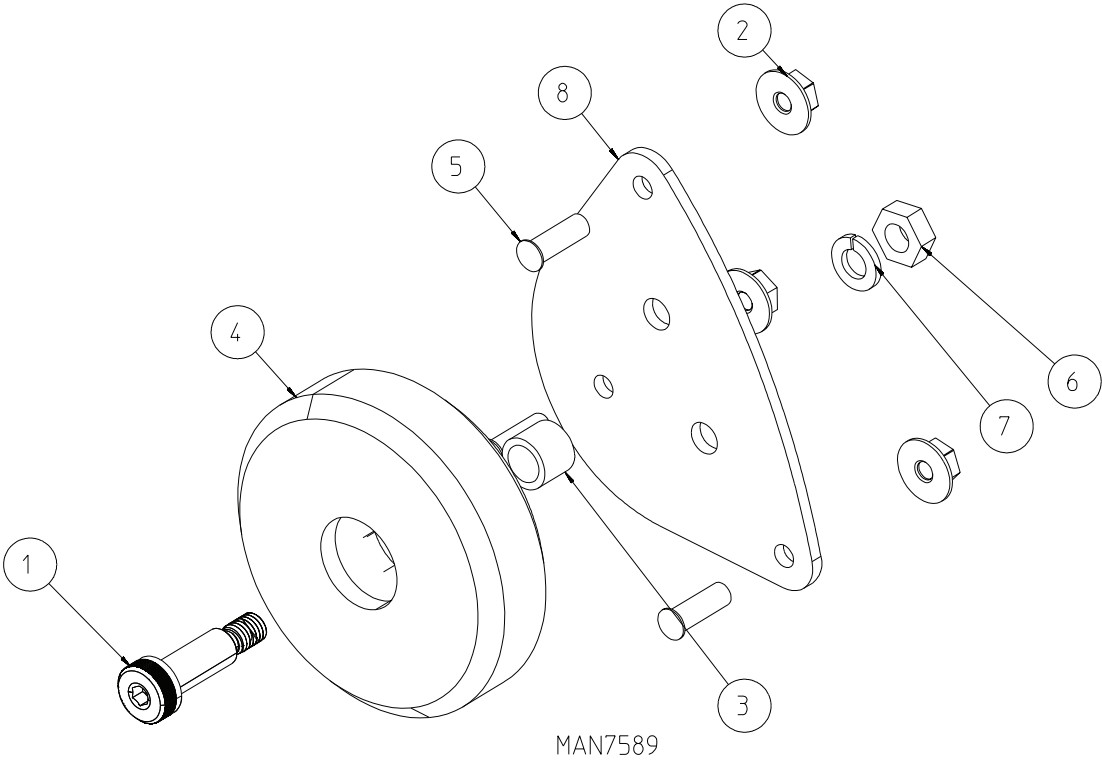

* Specify color when ordering.

Totally Enclosed, Fan-Cooled Motor Mount Assembly

* Sold by the foot.

Natural Gas 60 Hz Burner Assembly

MAN7584B

Complete Drive Motor Assembly

Complete Wheel Assembly

Duplicate all parts for rear wheels.