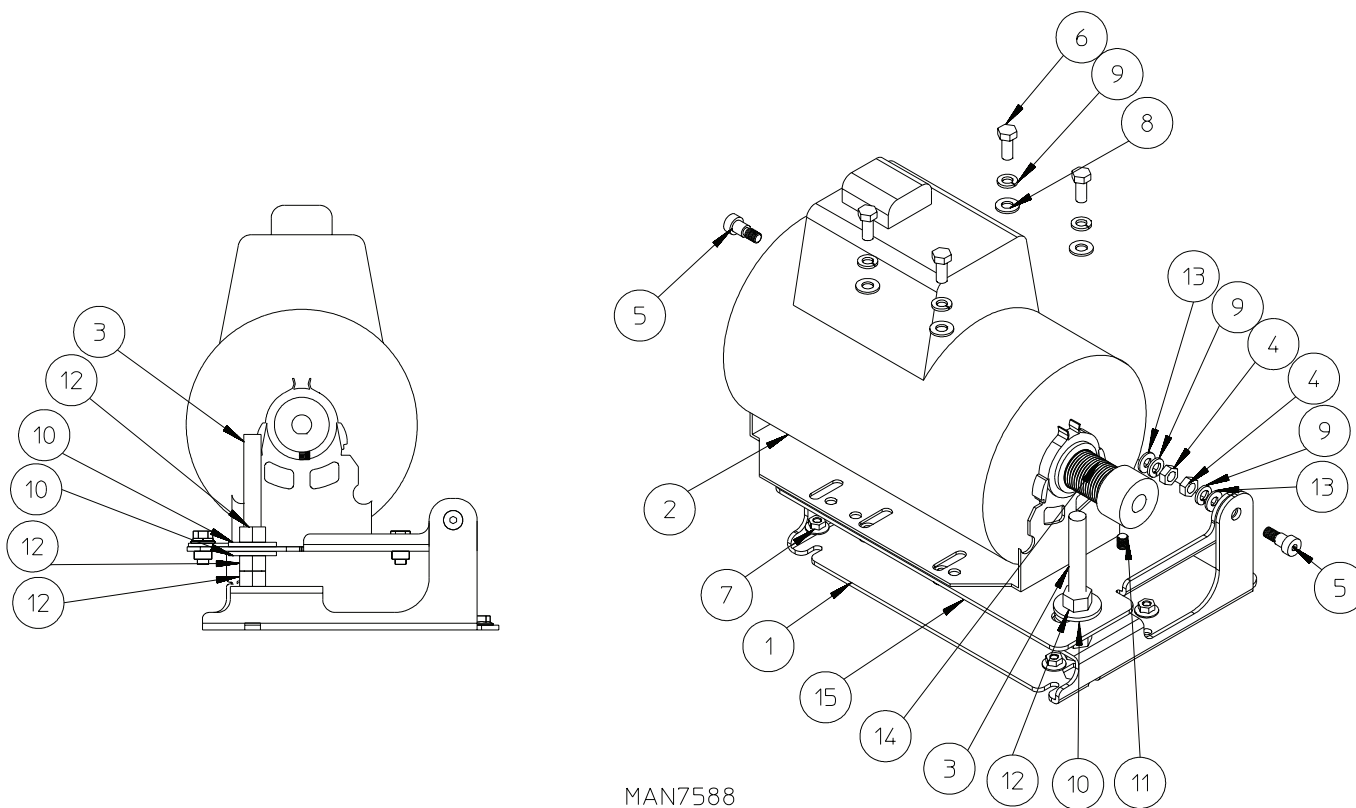

* Specify color when ordering.

Totally Enclosed, Fan-Cooled Motor Mount Assembly

* Sold by the foot.

Natural Gas 60 Hz Burner Assembly

MAN7584B

Complete Drive Motor Assembly

Complete Wheel Assembly

Duplicate all parts for rear wheels.