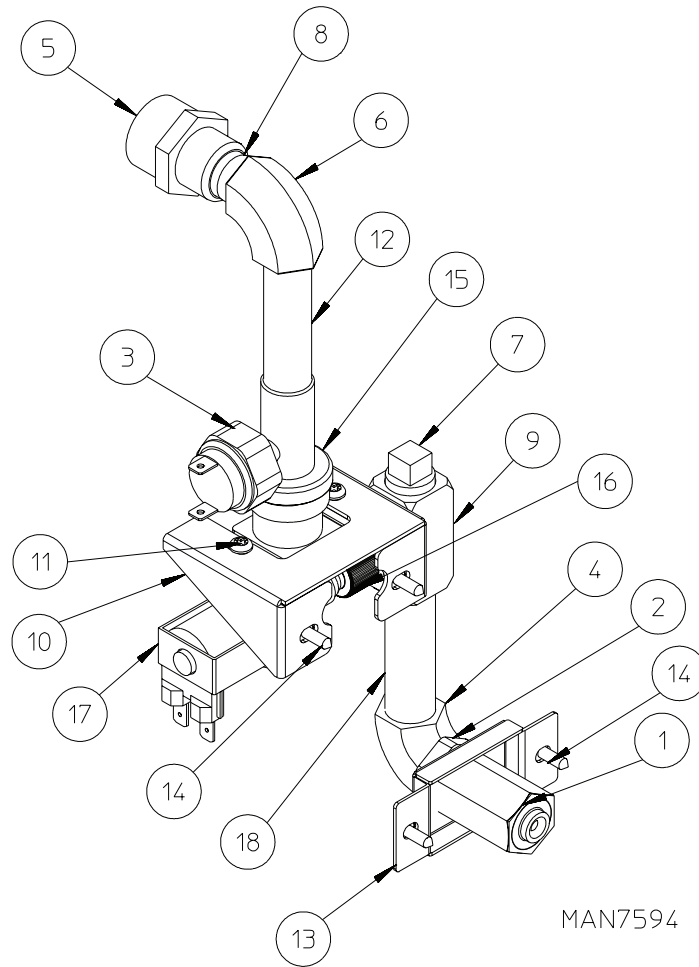

NOTES _____

Multiple horizontal lines for writing notes.

Complete Dryer Assembly

MAN7595

Microprocessor Control Panel Assembly

MAN7640

Complete Rear Tumbler Support Panel Assembly

Complete Lint Box and Lint Drawer Assembly

* Specify color when ordering.

Totally Enclosed, Fan-Cooled Motor Mount Assembly

* Sold by the foot.

Natural Gas 60 Hz Burner Assembly

MAN7584B

Complete Drive Motor Assembly

Complete Wheel Assembly

Duplicate all parts for rear wheels.