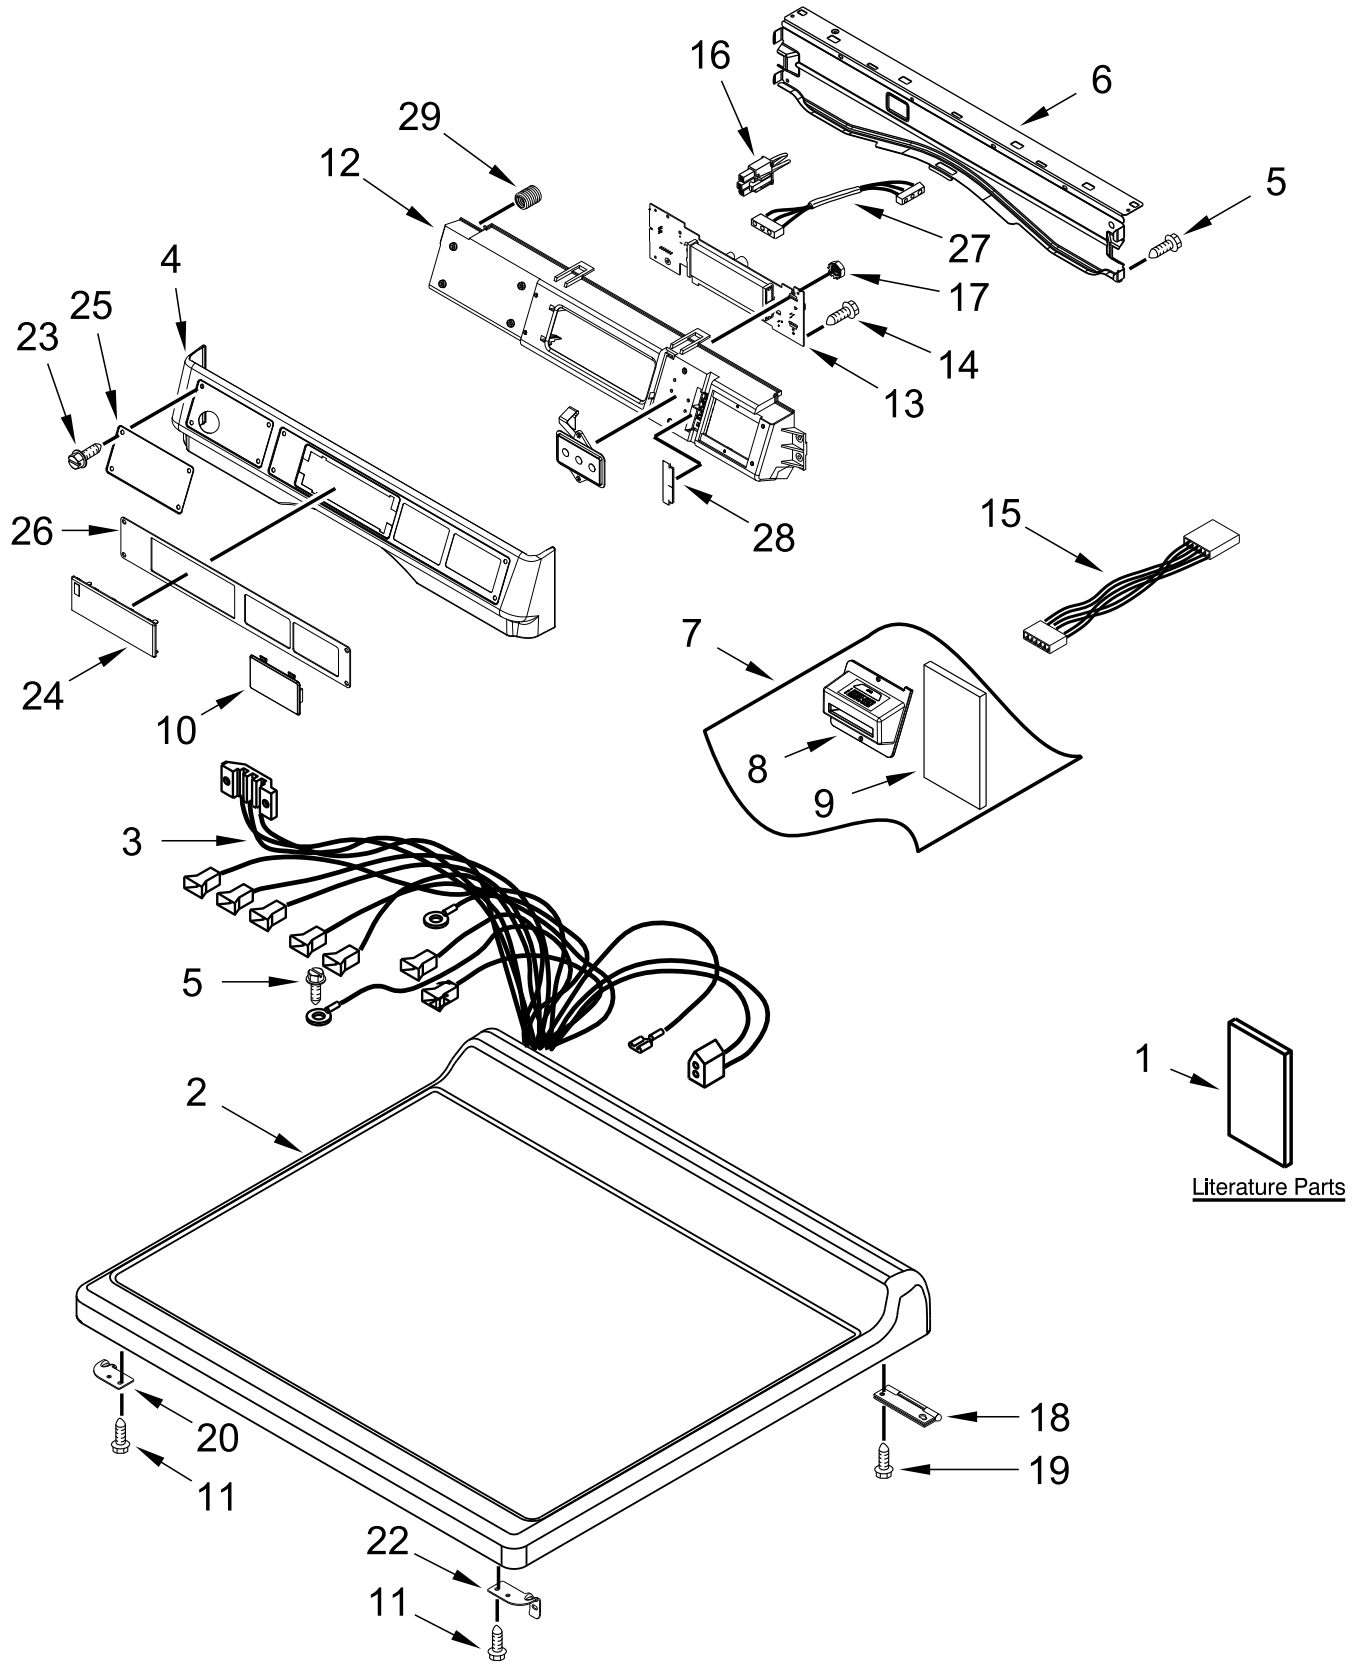

COMMERCIAL ELECTRIC DRYER

MODELS:

MDE28PNCGW0 (White)

TOP AND CONSOLE PARTS

Literature Parts

CABINET PARTS

BULKHEAD PARTS

DOOR PARTS