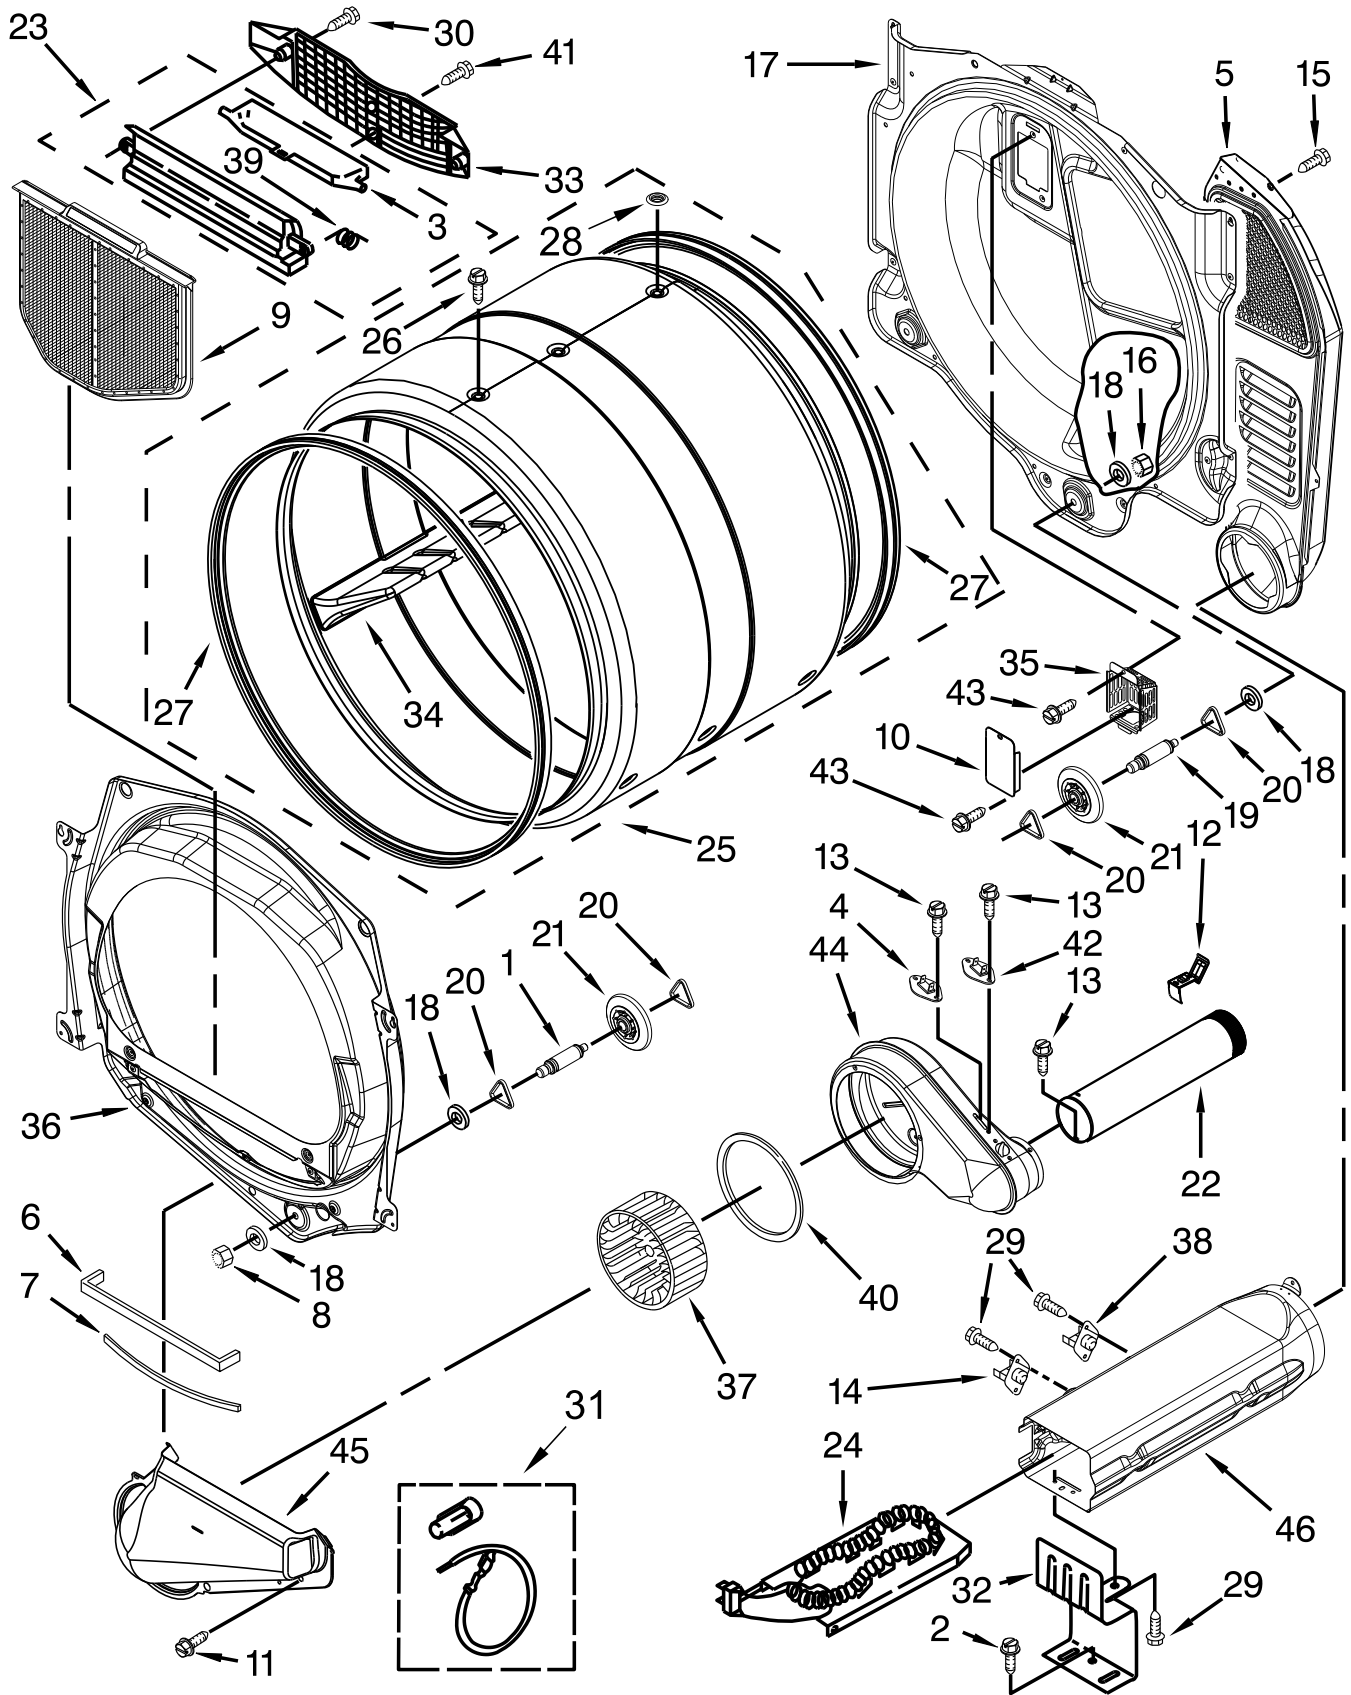

COMMERCIAL ELECTRIC DRYER

MODELS:

MDE28PNCGW0 (White)

TOP AND CONSOLE PARTS

Literature Parts

CABINET PARTS

BULKHEAD PARTS

DOOR PARTS