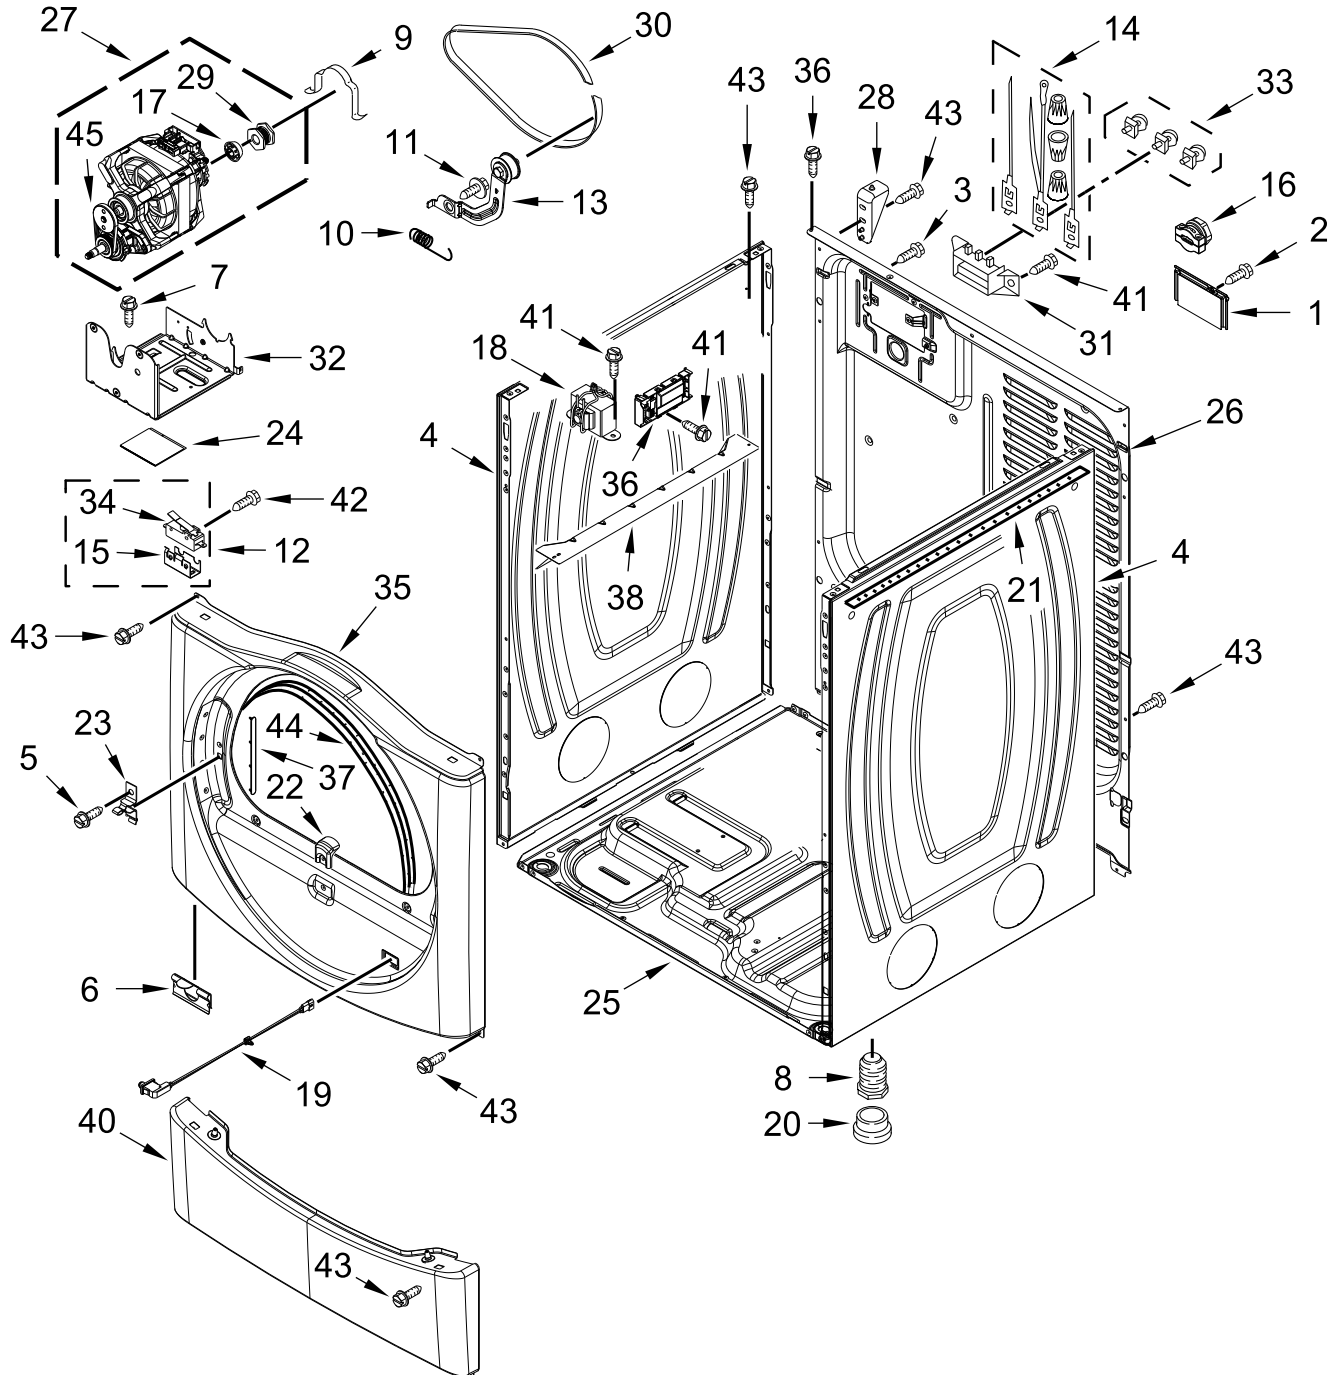

COMMERCIAL ELECTRIC DRYER

MODELS:

MDE28PNCGW0 (White)

TOP AND CONSOLE PARTS

Literature Parts

CABINET PARTS

BULKHEAD PARTS

DOOR PARTS