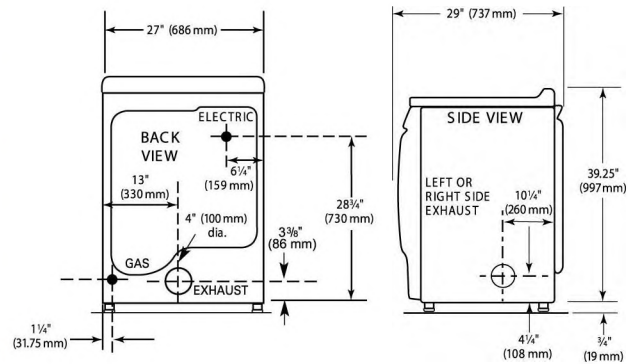

MDE/MDG28PD SUPER-CAPACITY DRYER

MAXIMUM EXHAUST DUCT LENGTH PER NUMBER OF TURNS

Number Of 90° Turns	Rigid Metal Vent	
	Box Hood and Louvered Style	Angled Hood Style
0	135 ft. (41.2 m)	129 ft. (39.3 m)
1	125 ft. (38.1 m)	119 ft. (36.3 m)
2	115 ft. (35.1 m)	109 ft. (33.2 m)
3	106 ft. (32.3 m)	100 ft. (30.5 m)
4	98 ft. (29.9 m)	92 ft. (28.0 m)
Number Of 90° Turns	Flexible Metal Vent	
	Box Hood and Louvered Style	Angled Hood Style
0	76 ft. (23.2 m)	62 ft. (18.9 m)
1	71 ft. (21.6 m)	57 ft. (17.4 m)
2	67 ft. (20.4 m)	53 ft. (16.2 m)
3	65 ft. (19.8 m)	51 ft. (15.6 m)
4	63 ft. (19.2 m)	49 ft. (14.9 m)