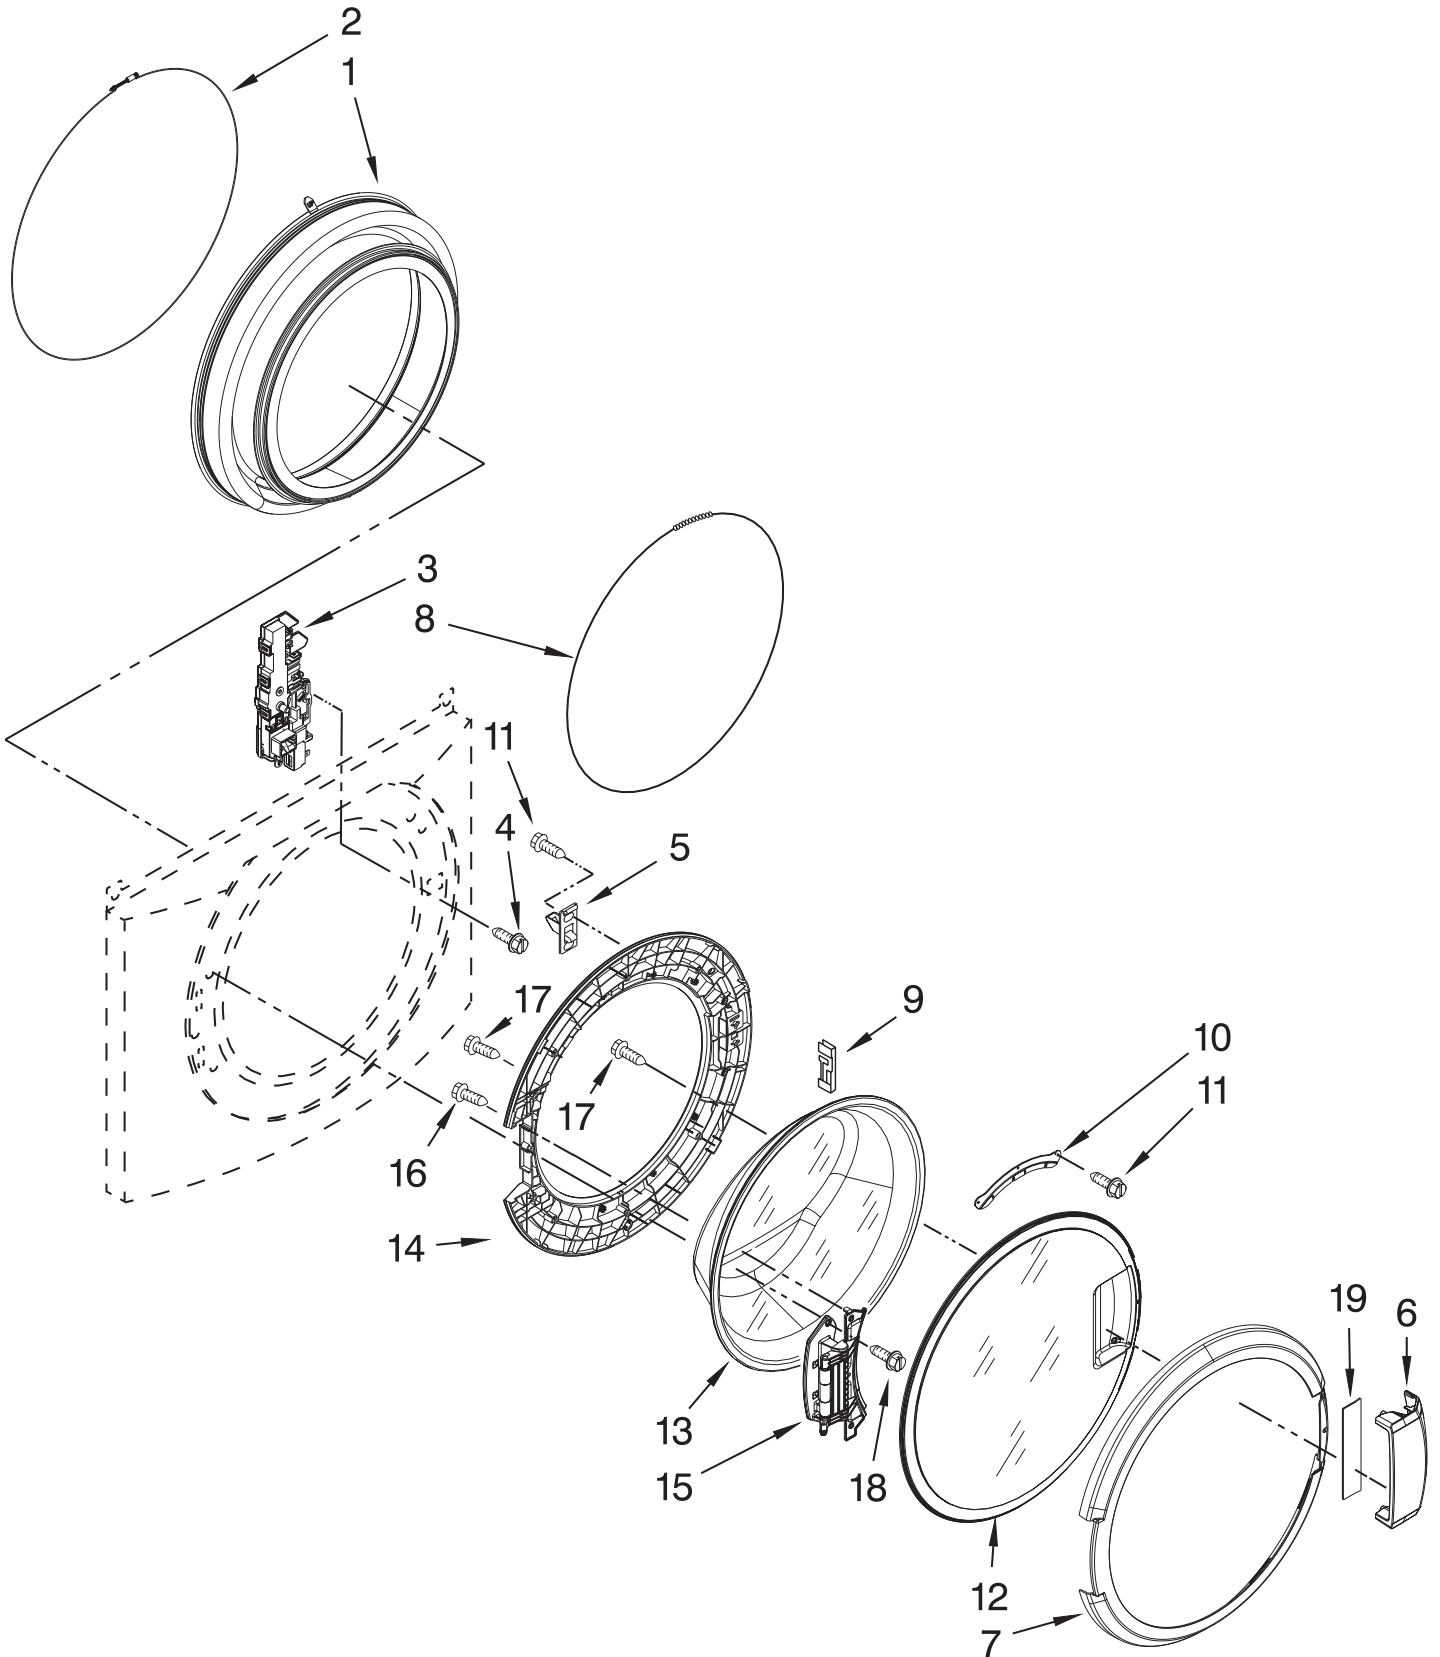

# TOP AND CABINET PARTS

For Model: MHN30PDAGW0

(White)

FOR ORDERING INFORMATION REFER TO PARTS PRICE LIST

# DOOR AND LATCH PARTS

For Model: MHN30PDAGW0

(White)

FOR ORDERING INFORMATION REFER TO PARTS PRICE LIST

# METER CASE PARTS

For Model: MHN30PDAGW0  
(White)

FOR ORDERING INFORMATION REFER TO PARTS PRICE LIST

# TUB AND BASKET PARTS

For Model: MHN30PDAGW0

(White)

FOR ORDERING INFORMATION REFER TO PARTS PRICE LIST