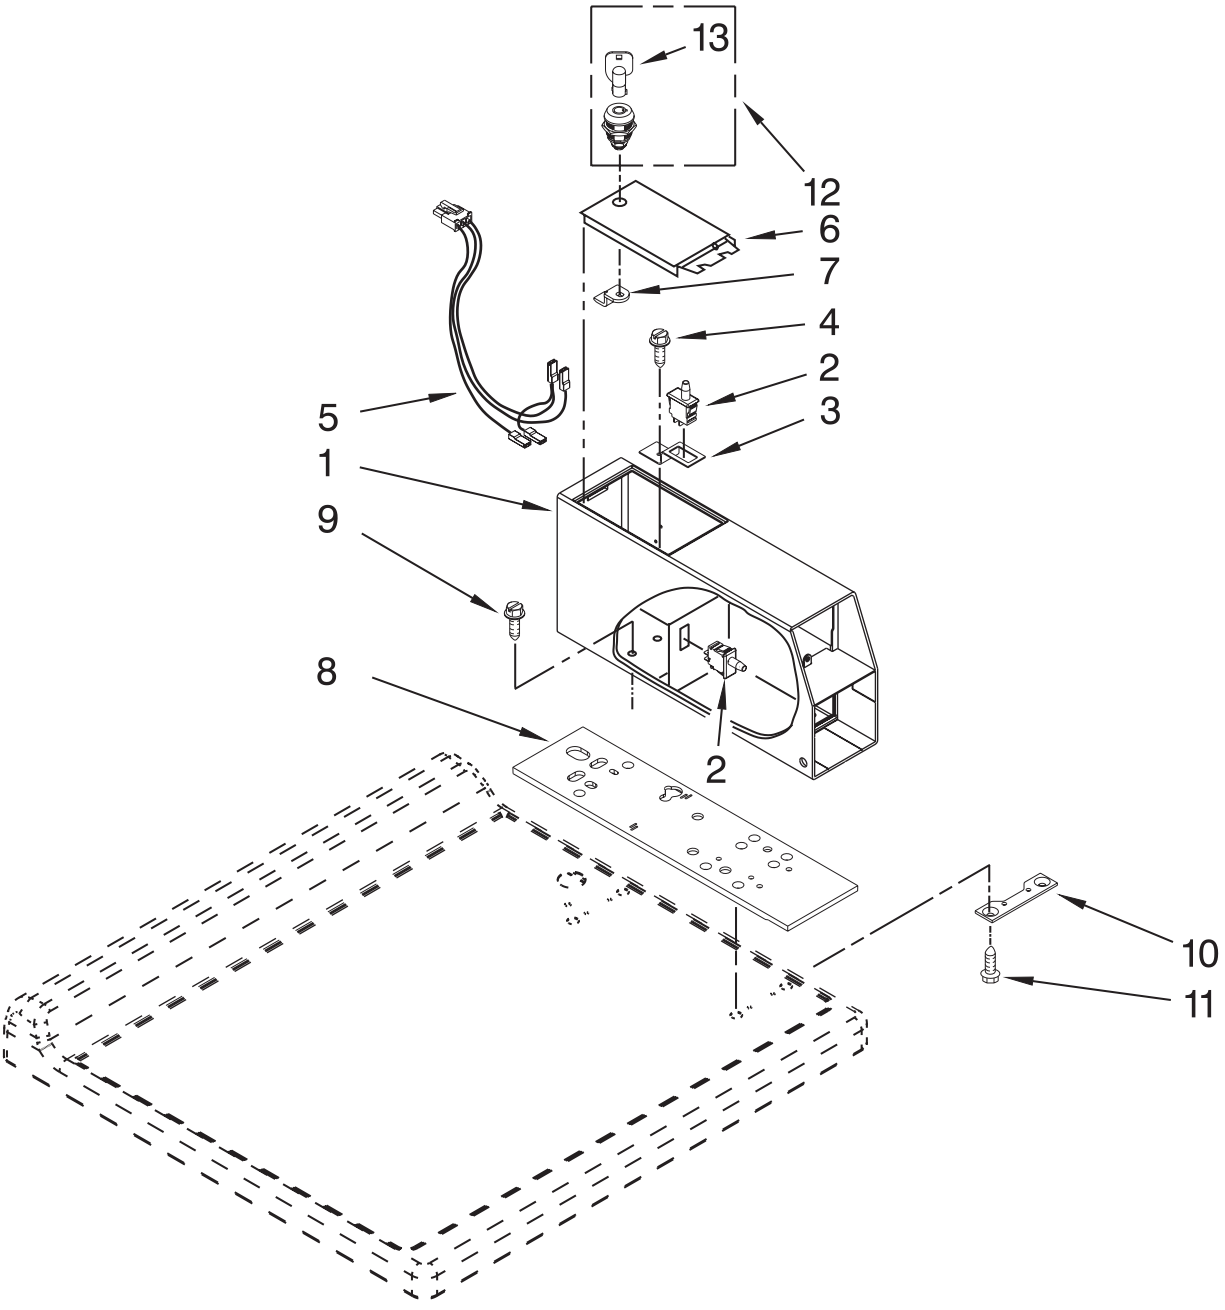

METER CASE PARTS

For Model: MHN30PDAGW0
(White)

FOR ORDERING INFORMATION REFER TO PARTS PRICE LIST