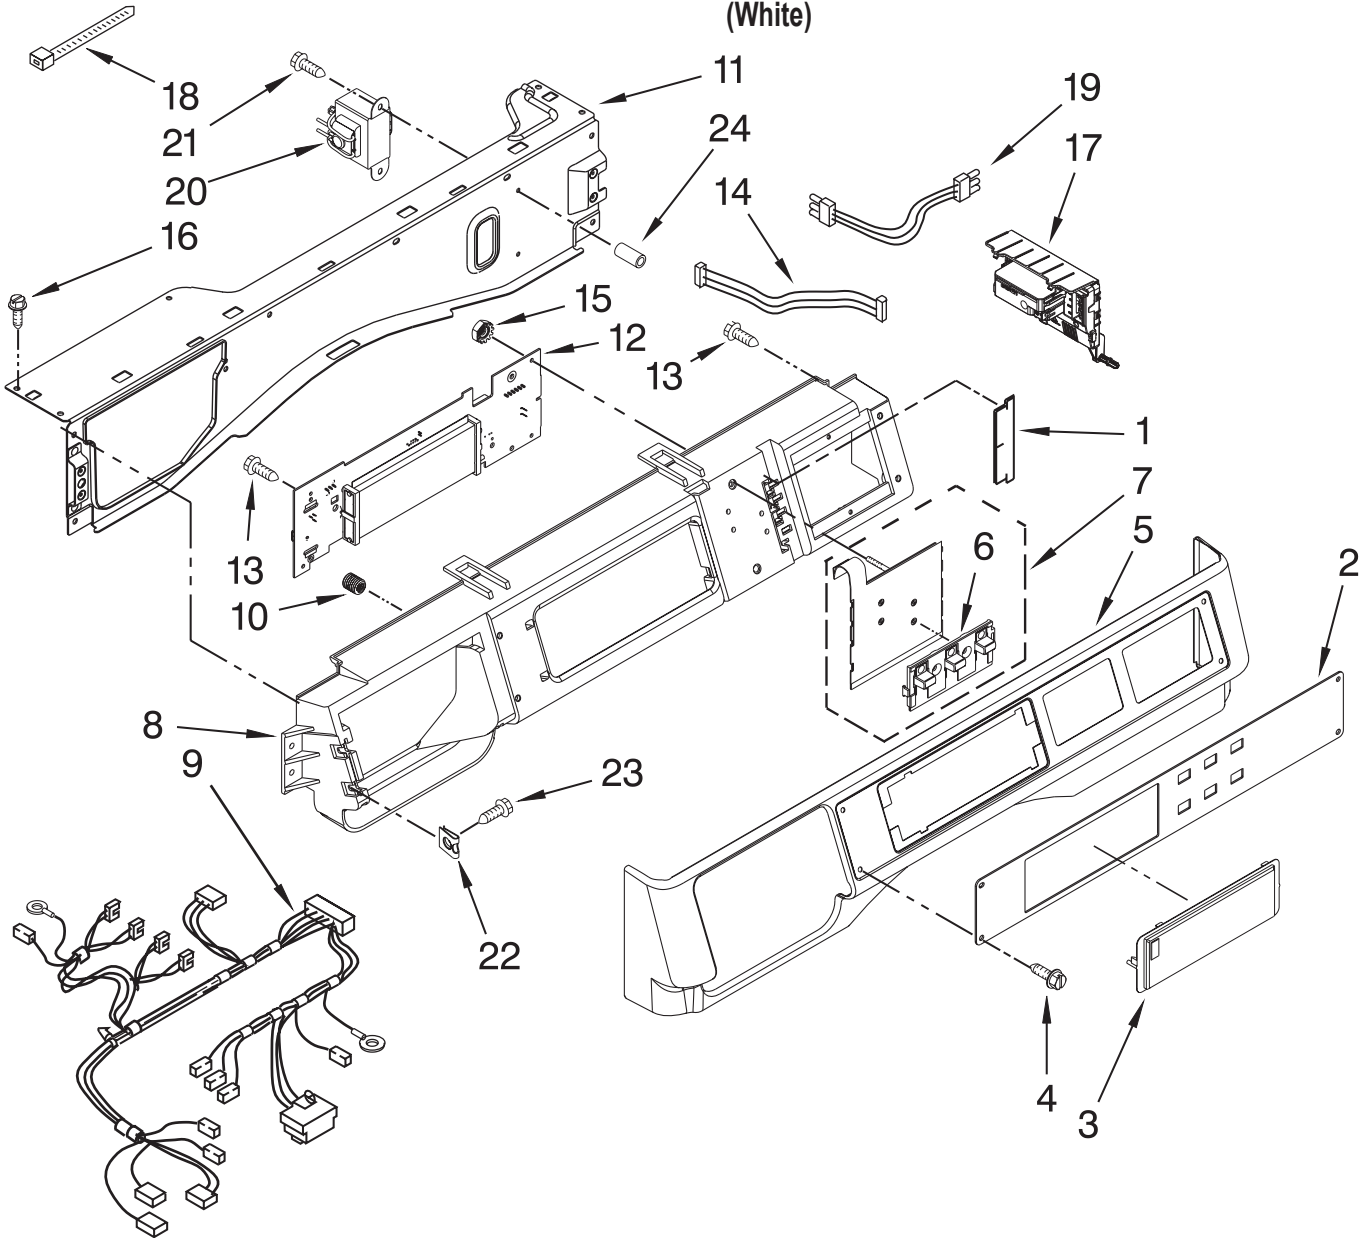

CONTROL PANEL PARTS

For Model: MHN30PDAGW0

(White)

FOR ORDERING INFORMATION REFER TO PARTS PRICE LIST