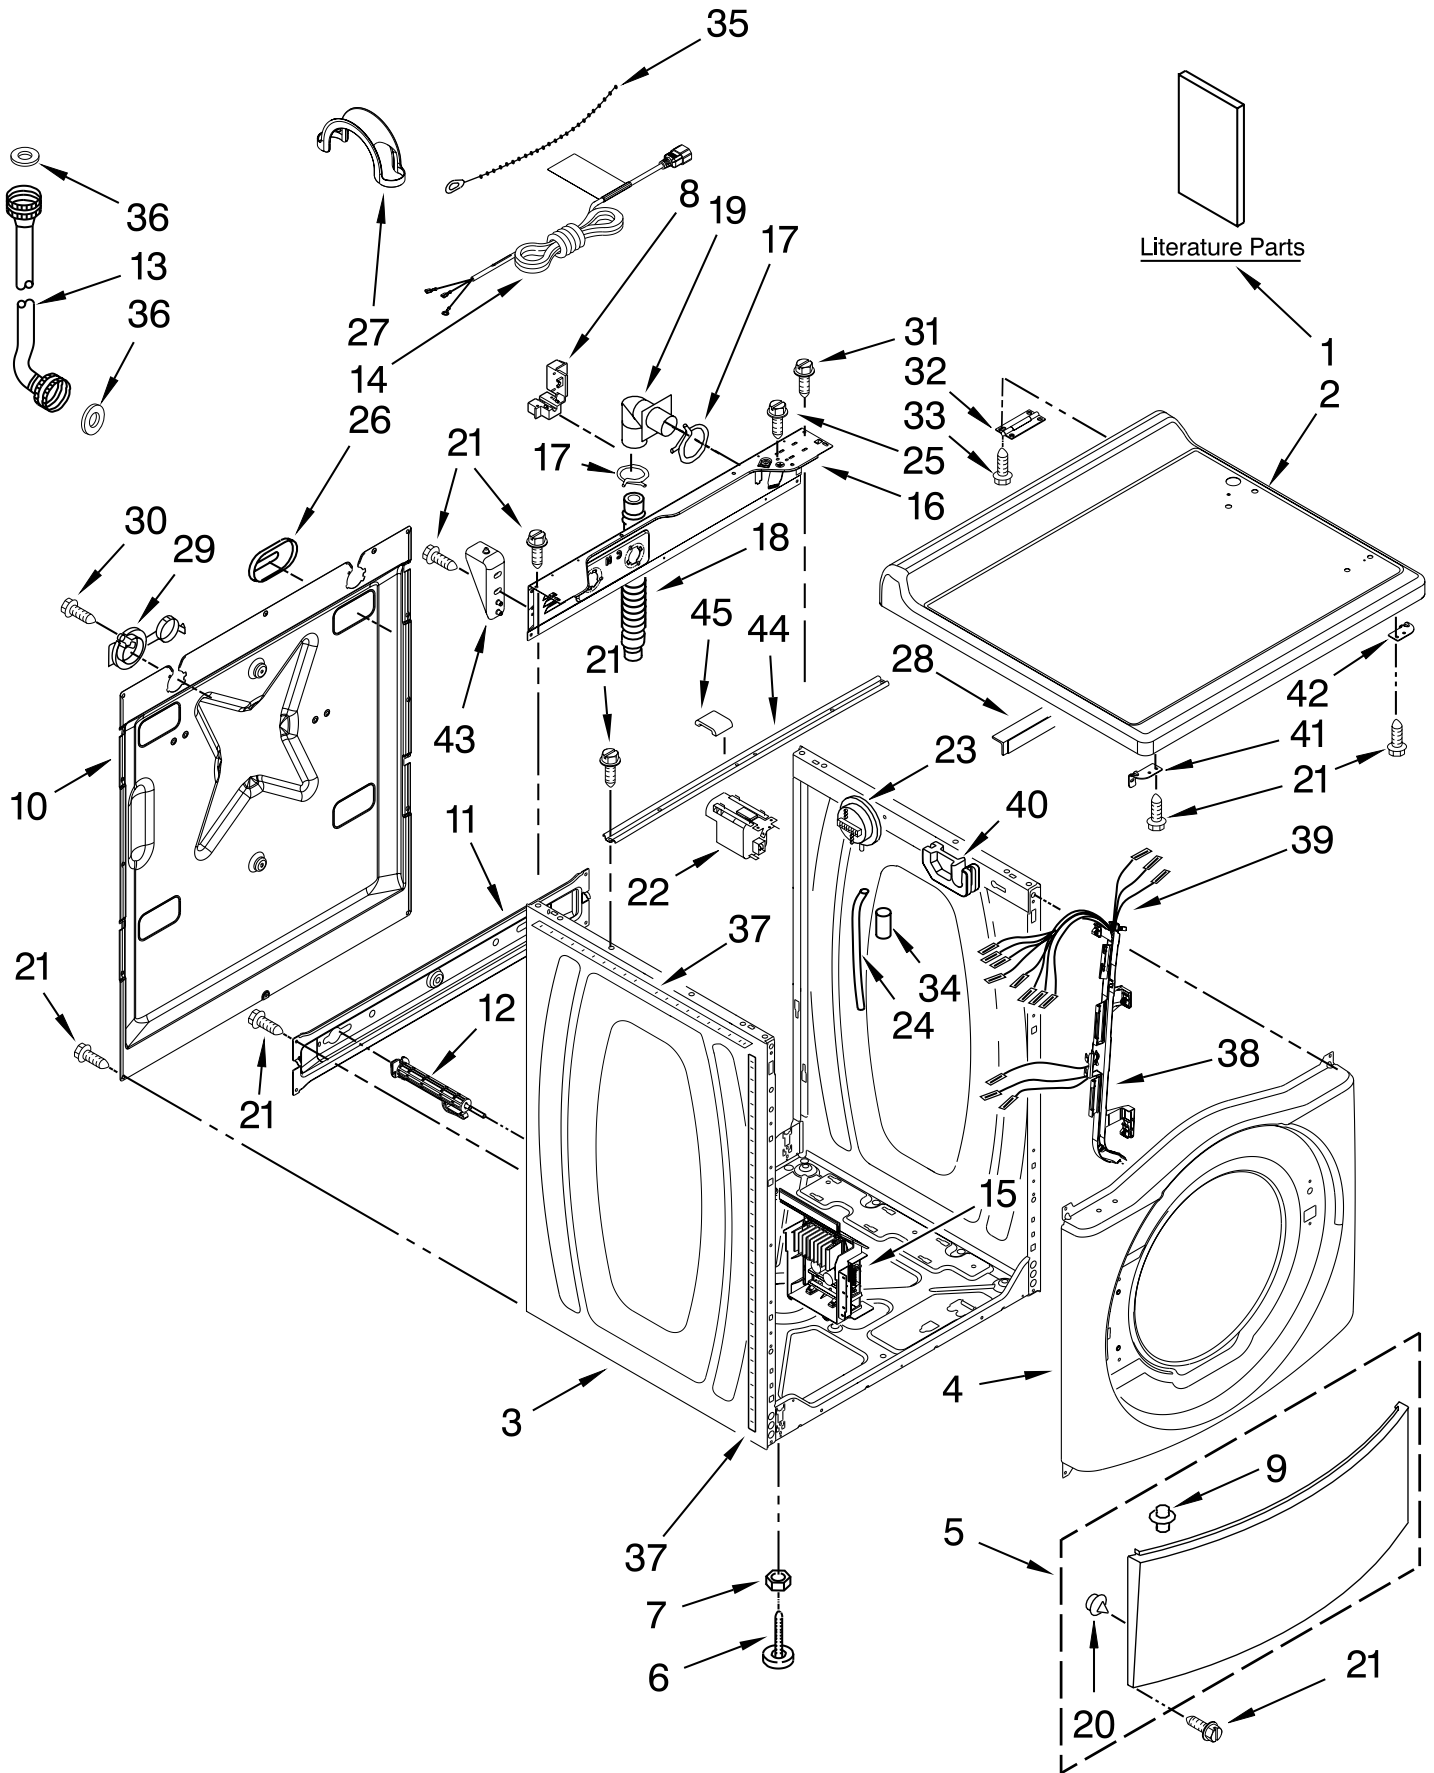

# TOP AND CABINET PARTS

For Model: MHN30PDAGW0

(White)

FOR ORDERING INFORMATION REFER TO PARTS PRICE LIST

# DOOR AND LATCH PARTS

For Model: MHN30PDAGW0

(White)

FOR ORDERING INFORMATION REFER TO PARTS PRICE LIST

# TUB AND BASKET PARTS

For Model: MHN30PDAGW0

(White)

FOR ORDERING INFORMATION REFER TO PARTS PRICE LIST