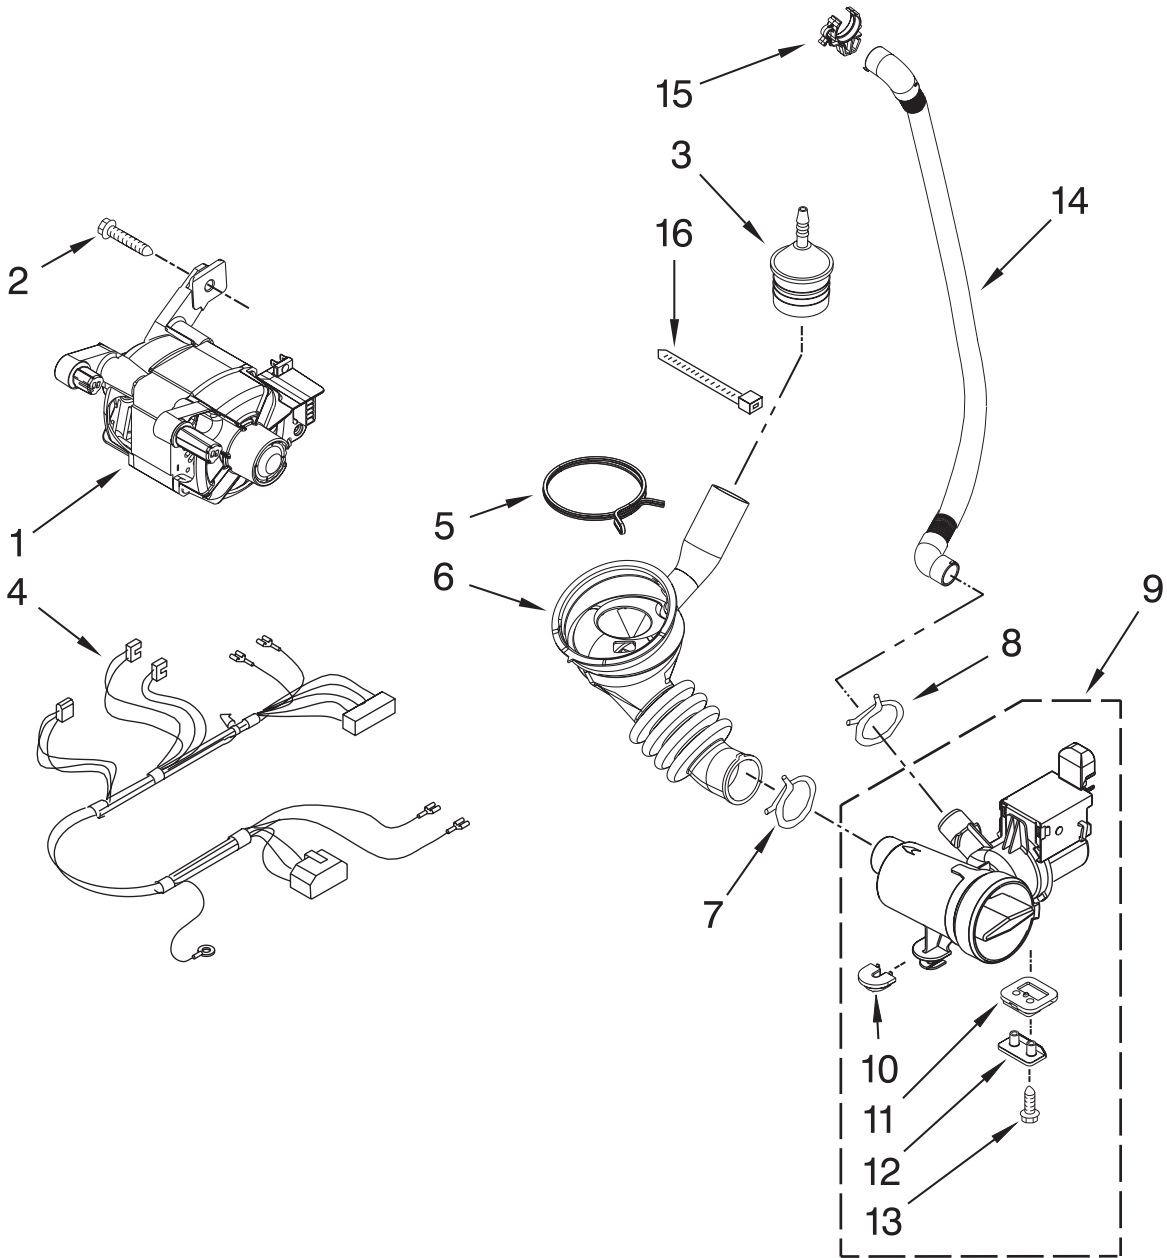

# METER CASE PARTS

For Model: MHN30PDAGW0  
(White)

FOR ORDERING INFORMATION REFER TO PARTS PRICE LIST

# PUMP AND MOTOR PARTS

For Model: MHN30PDAGW0

(White)

FOR ORDERING INFORMATION REFER TO PARTS PRICE LIST

# TUB AND BASKET PARTS

For Model: MHN30PDAGW0

(White)

FOR ORDERING INFORMATION REFER TO PARTS PRICE LIST