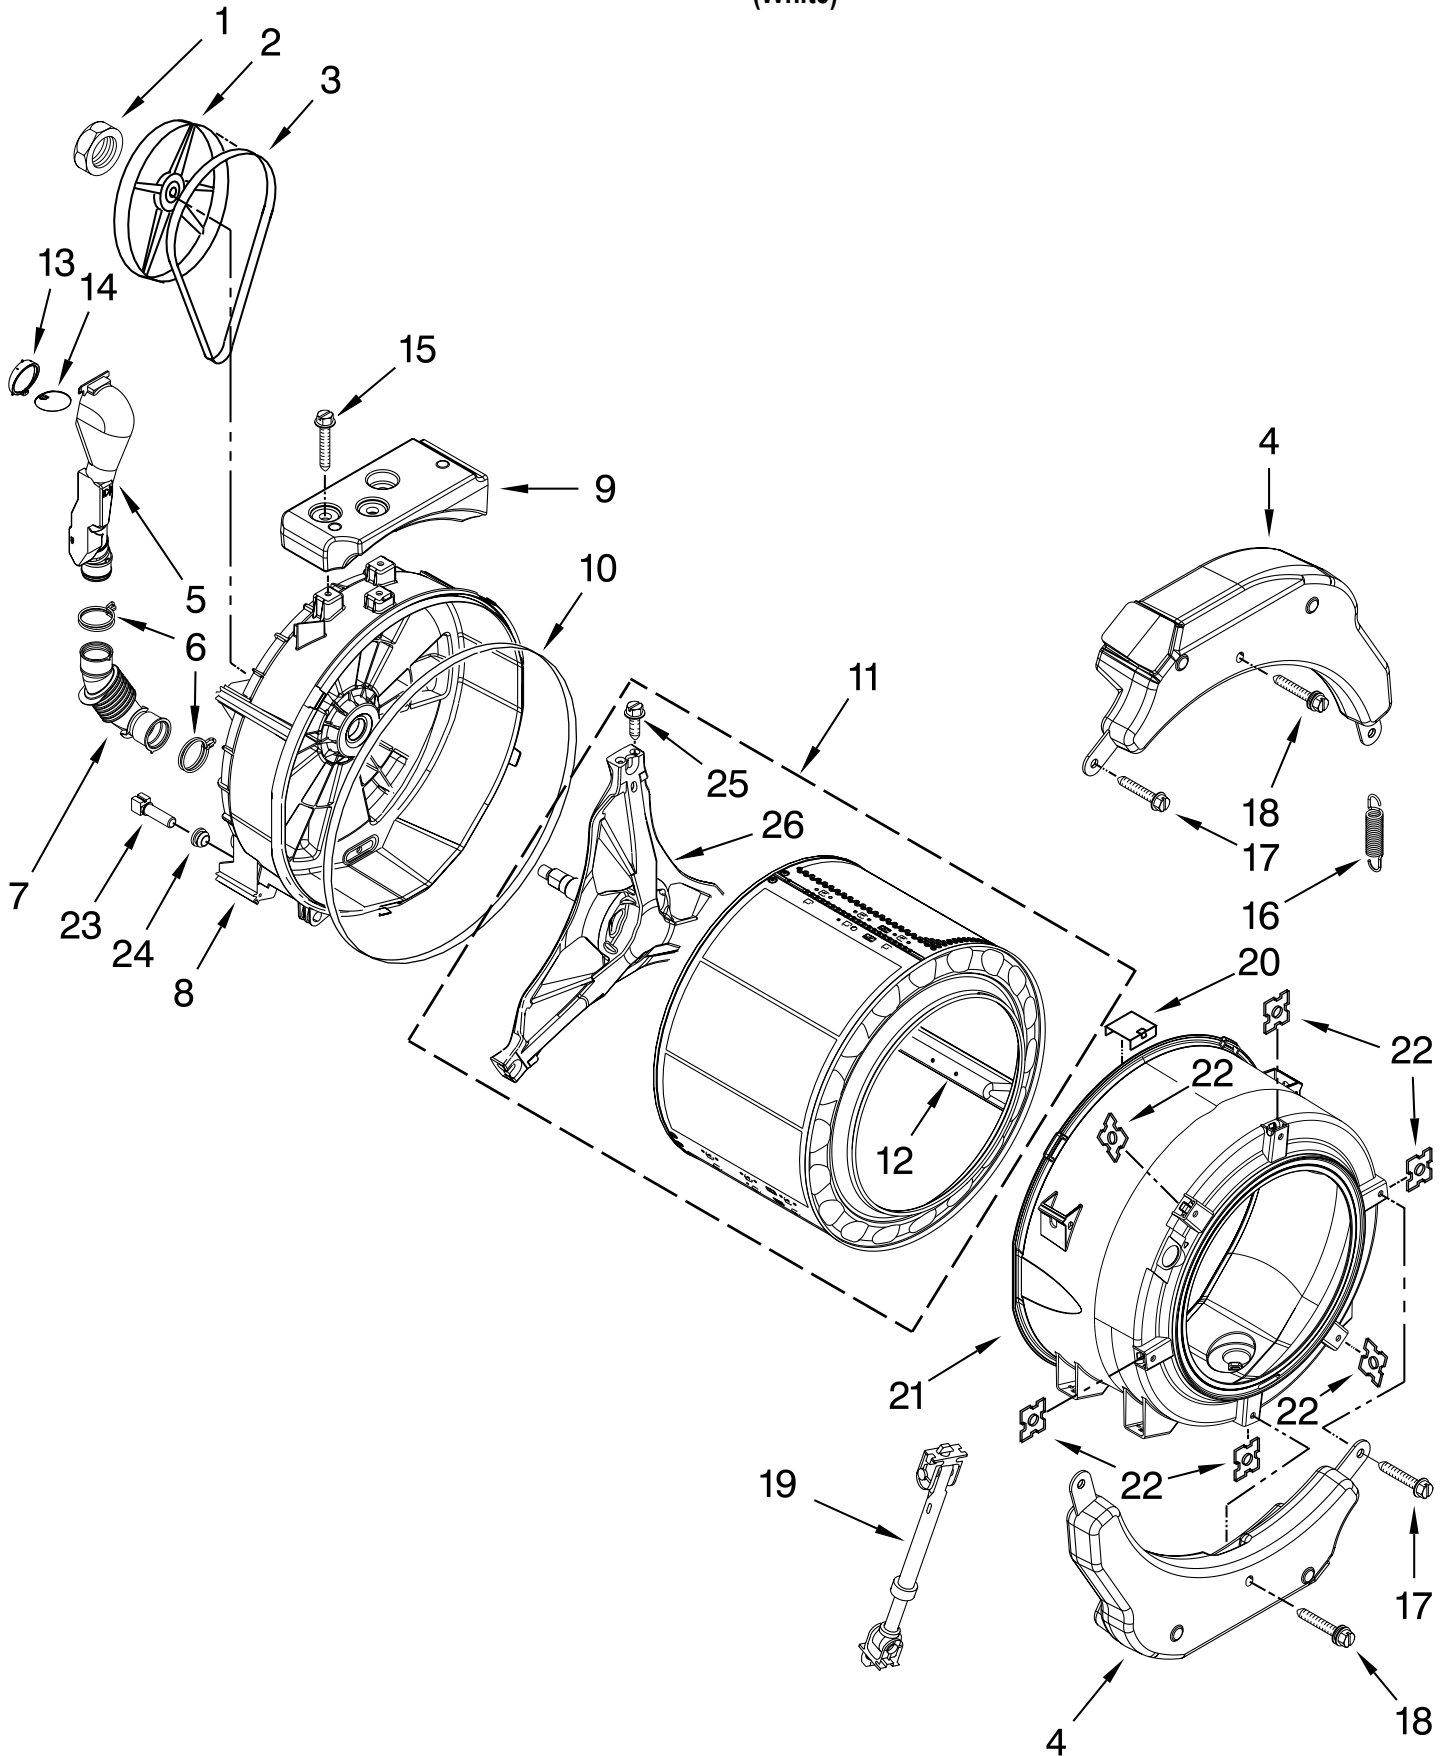

# TUB AND BASKET PARTS

For Model: MHN30PDAGW0

(White)

FOR ORDERING INFORMATION REFER TO PARTS PRICE LIST