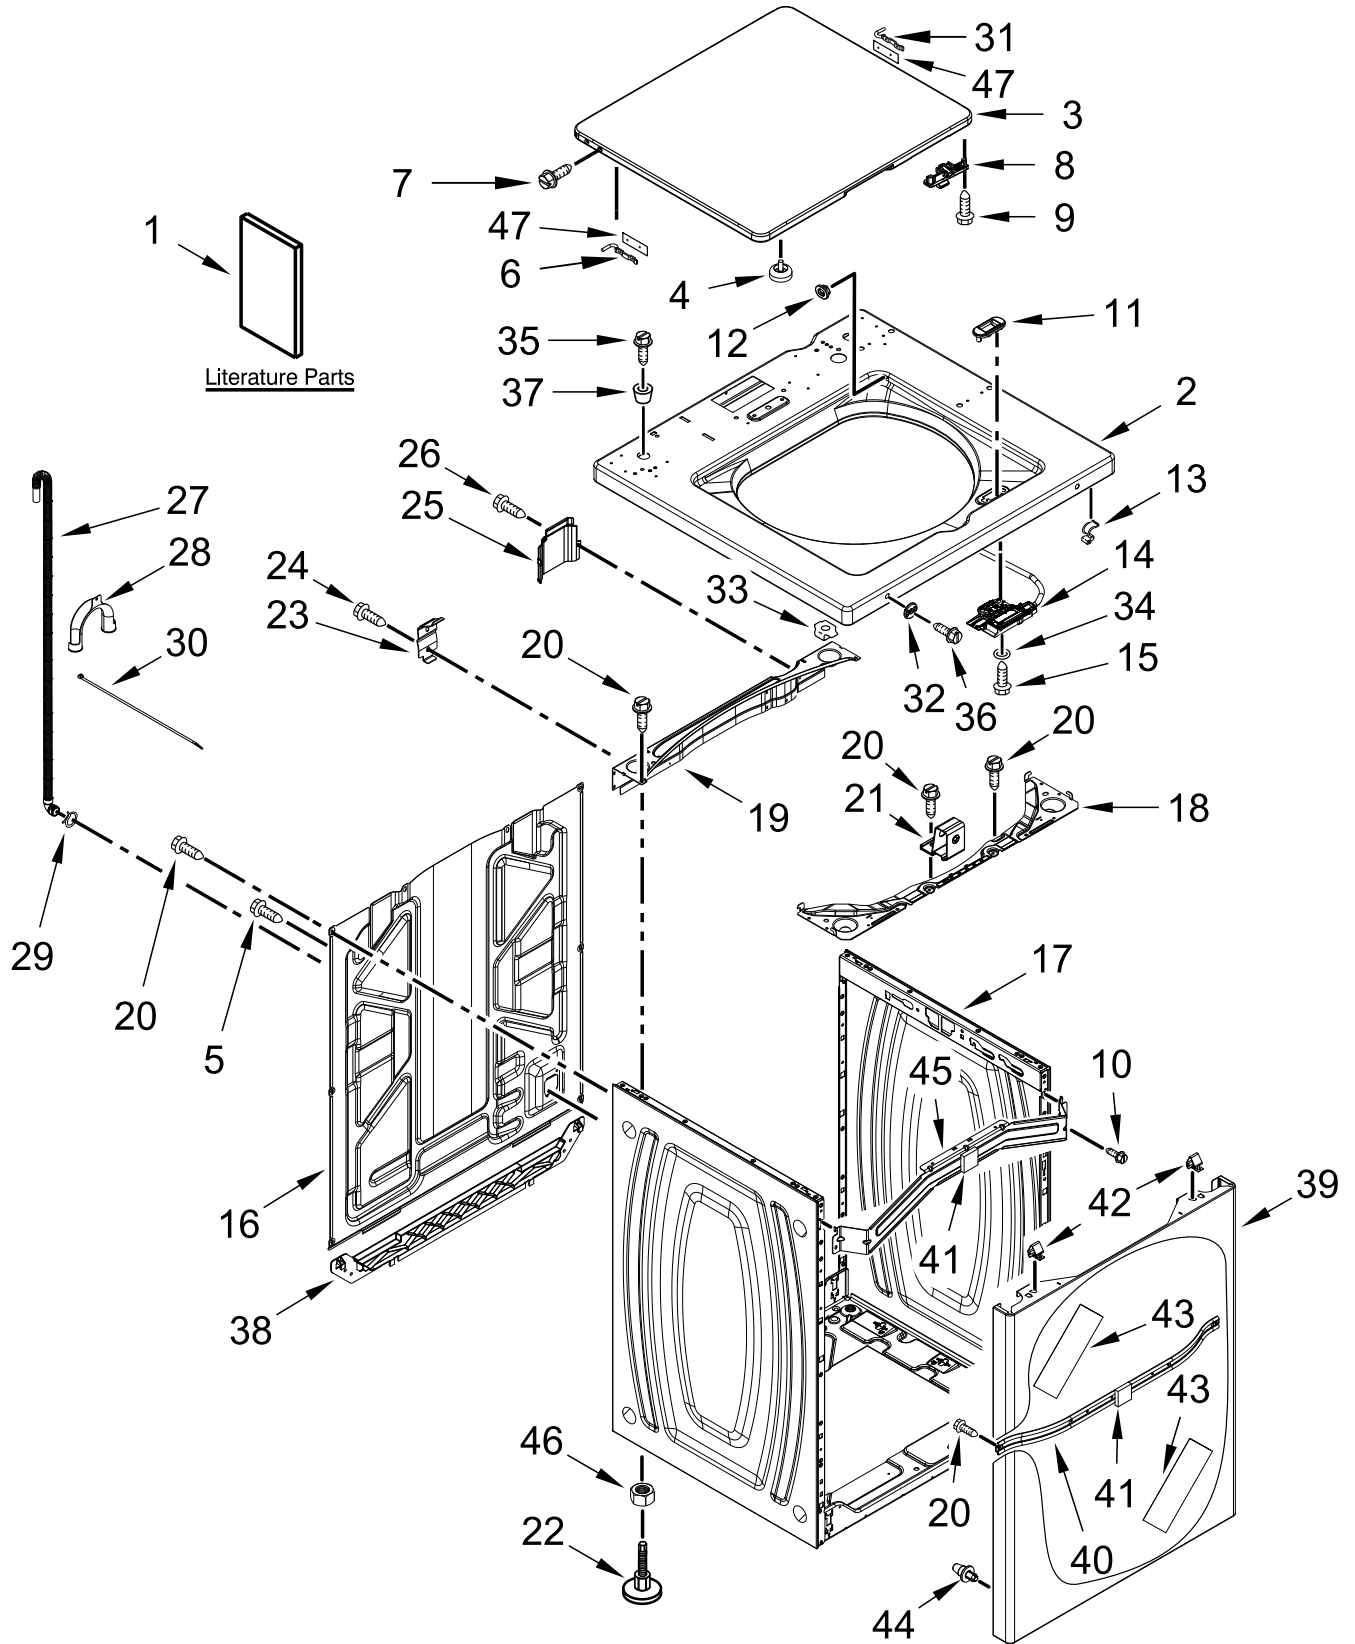

COMMERCIAL AUTOMATIC WASHER

MODELS:

MAT20CSAGW0 (White)

TOP AND CABINET PARTS

CONTROLS AND WATER INLET PARTS

METER CASE PARTS

BASKET AND TUB PARTS

GEARCASE, MOTOR AND PUMP PARTS