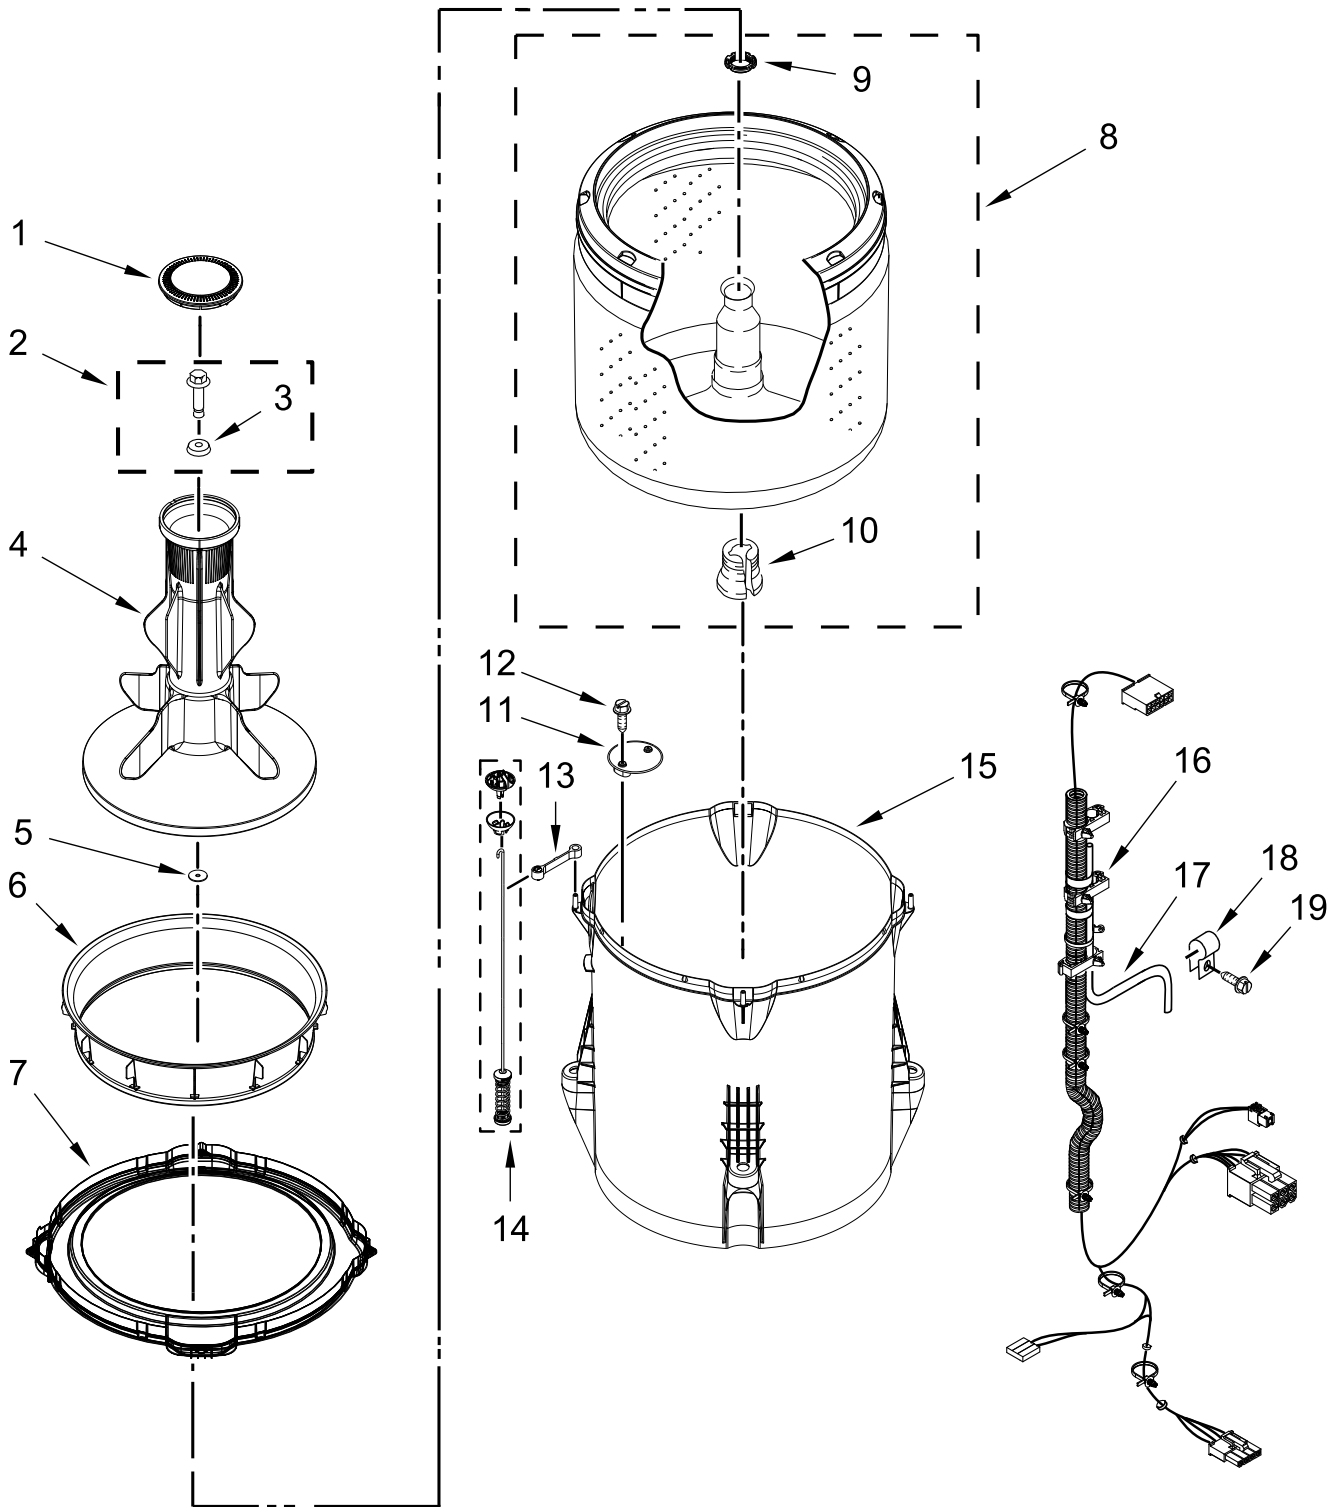

COMMERCIAL AUTOMATIC WASHER

MODELS:

MAT20CSAGW0 (White)

TOP AND CABINET PARTS

CONTROLS AND WATER INLET PARTS

METER CASE PARTS

BASKET AND TUB PARTS

GEARCASE, MOTOR AND PUMP PARTS