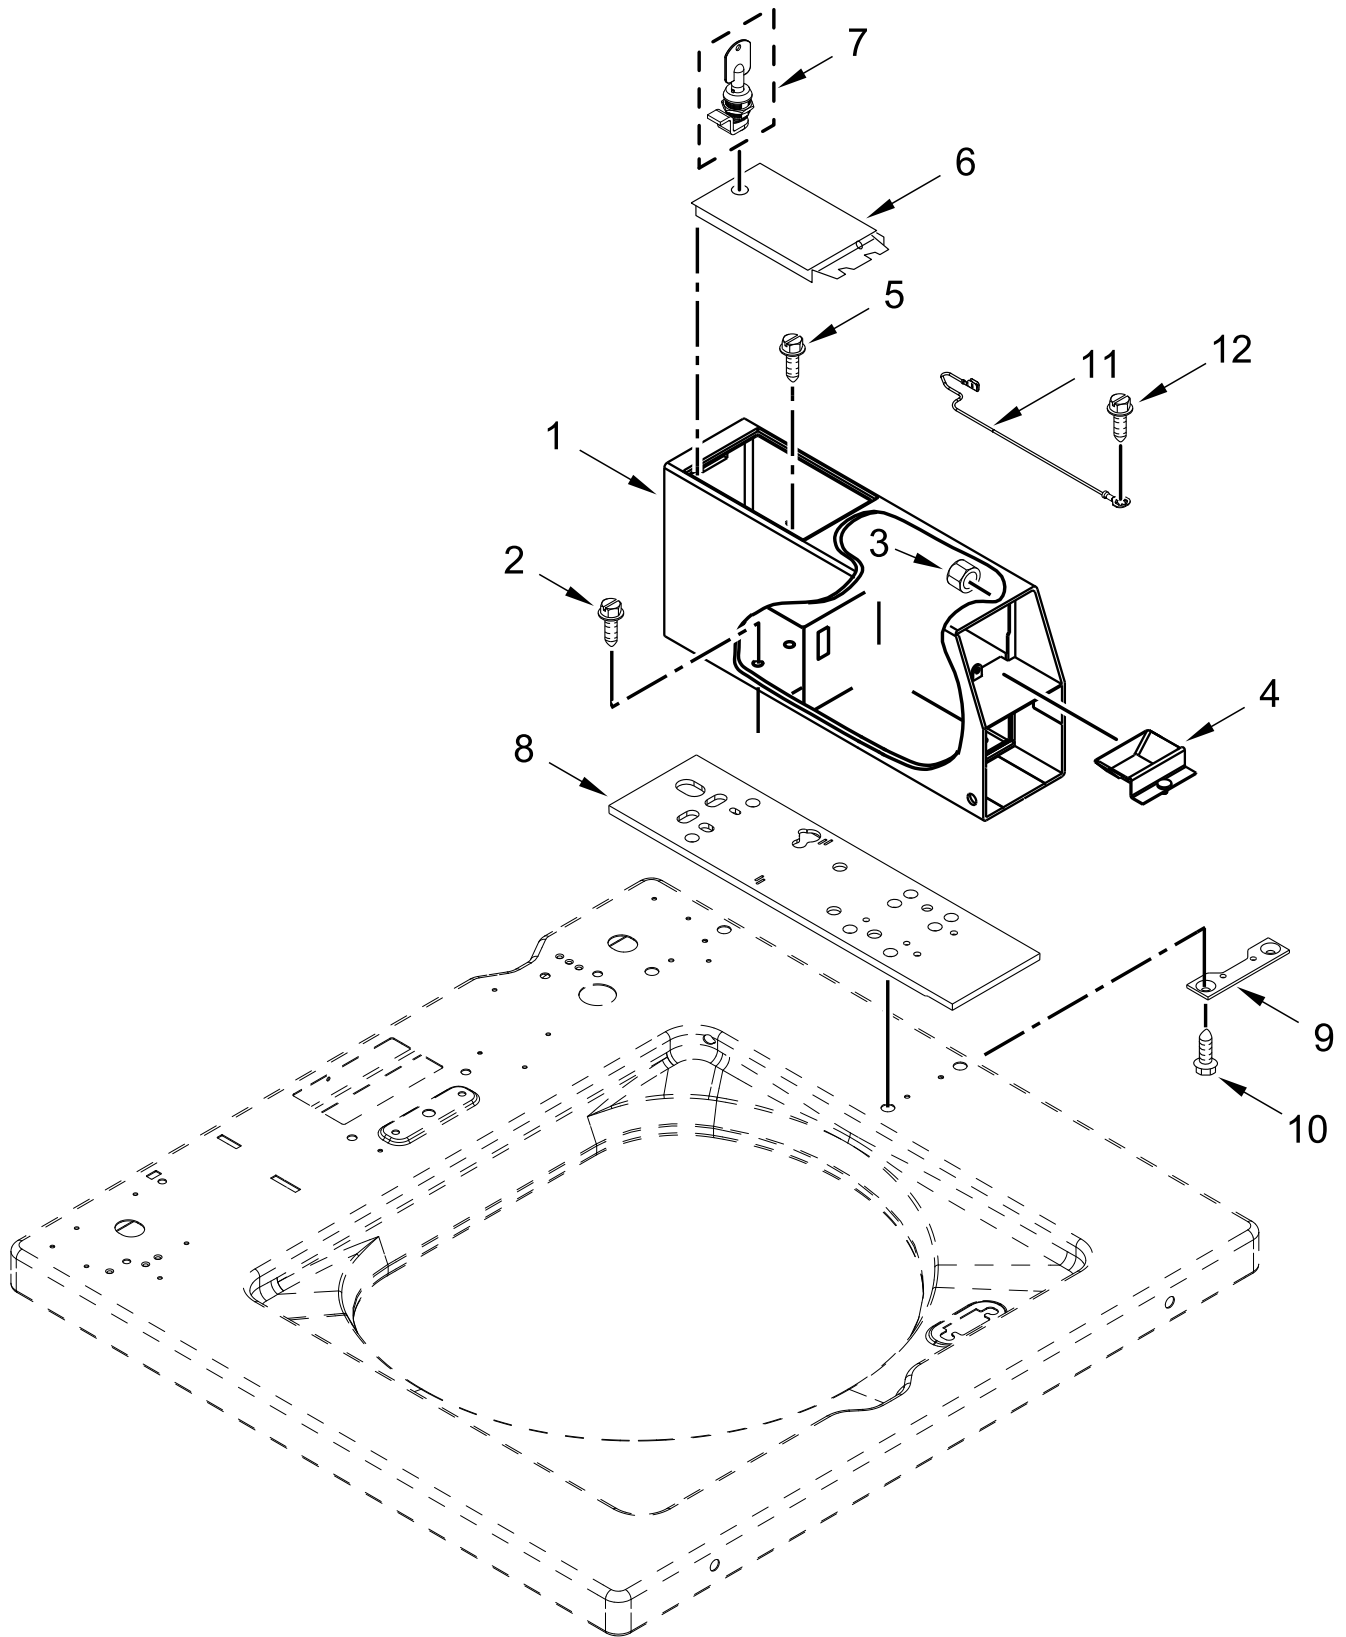

COMMERCIAL AUTOMATIC WASHER

MODELS:

MAT20CSAGW0 (White)

TOP AND CABINET PARTS

CONTROLS AND WATER INLET PARTS

METER CASE PARTS

BASKET AND TUB PARTS

GEARCASE, MOTOR AND PUMP PARTS