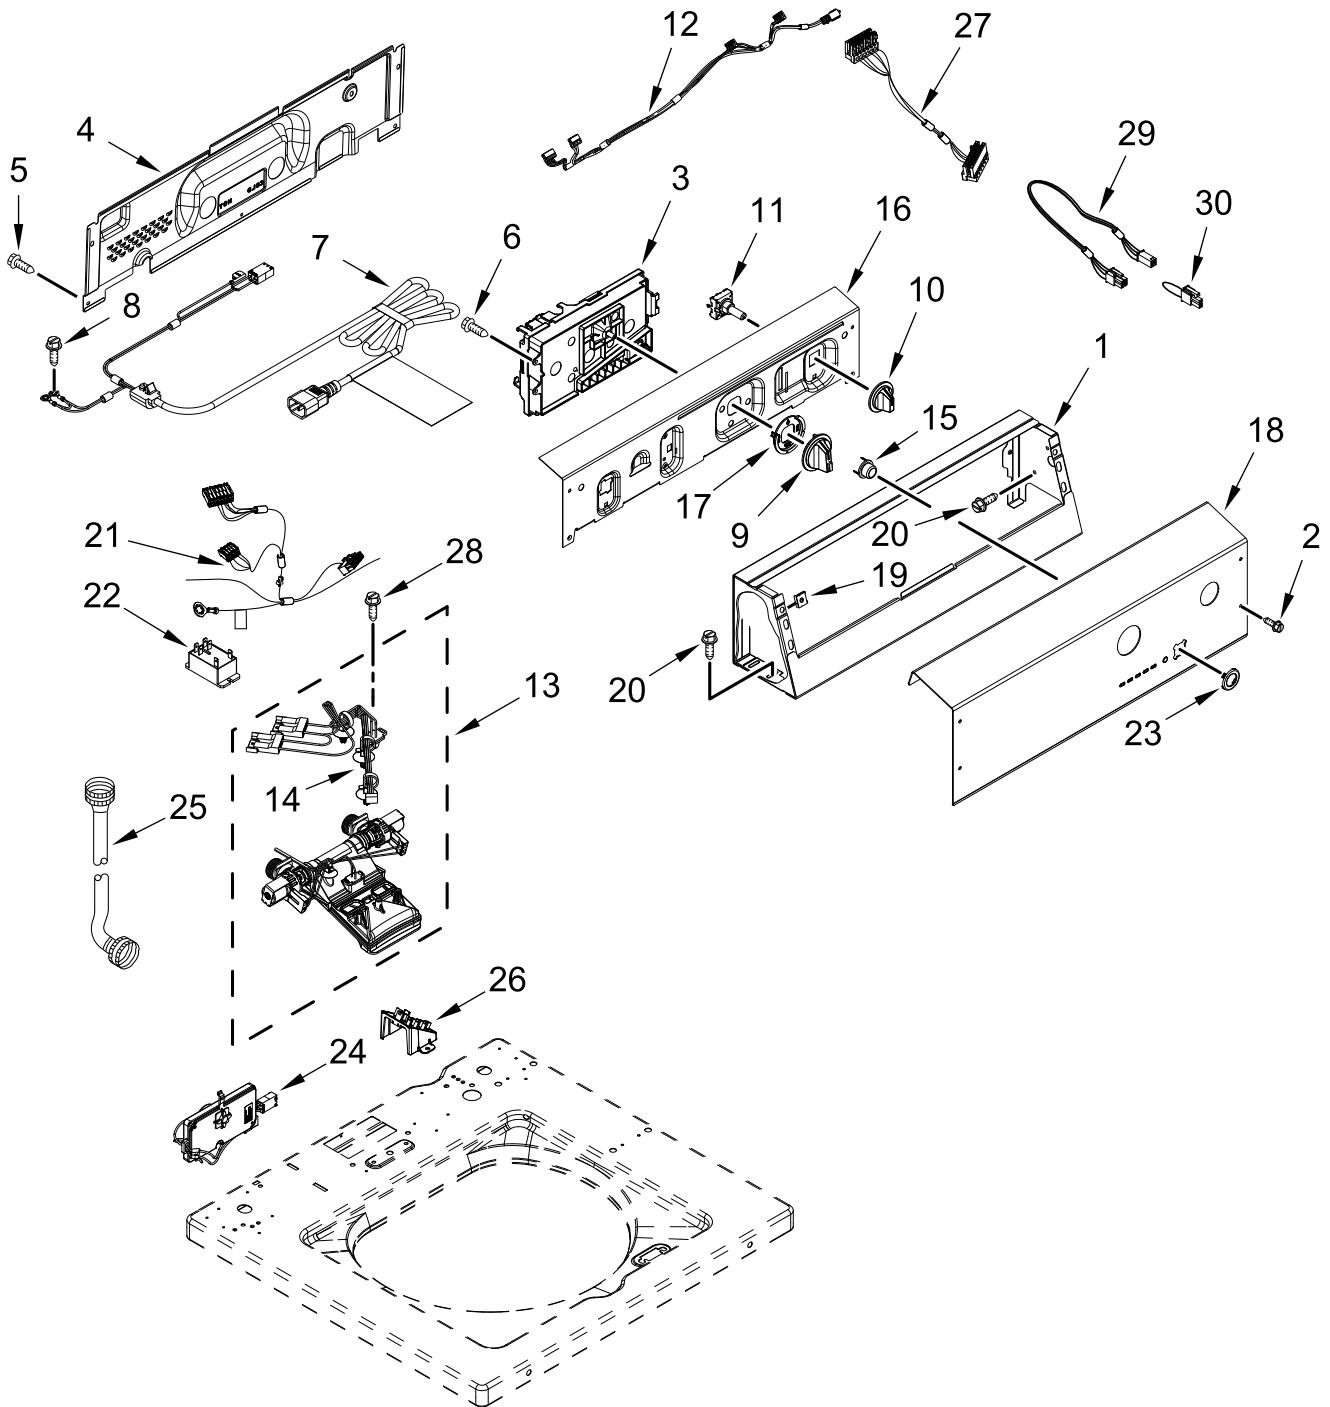

COMMERCIAL AUTOMATIC WASHER

MODELS:

MAT20CSAGW0 (White)

TOP AND CABINET PARTS

CONTROLS AND WATER INLET PARTS

METER CASE PARTS

BASKET AND TUB PARTS

GEARCASE, MOTOR AND PUMP PARTS