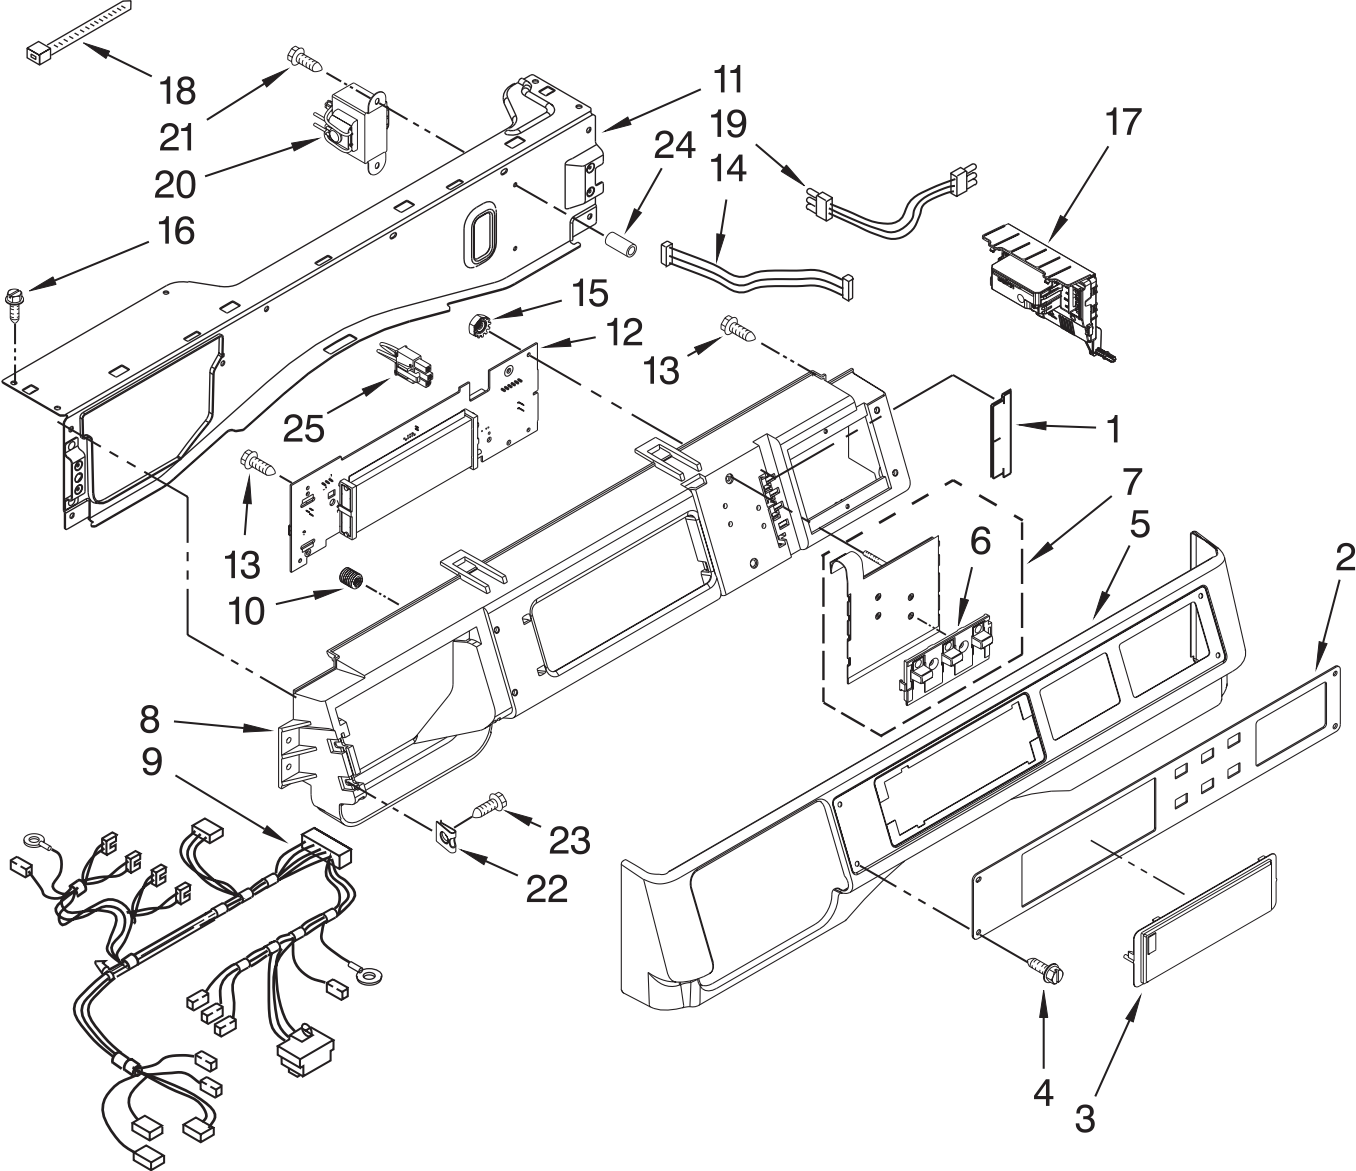

CONTROL PANEL PARTS

For Model: MHN30PNAGW0

(White)

FOR ORDERING INFORMATION REFER TO PARTS PRICE LIST