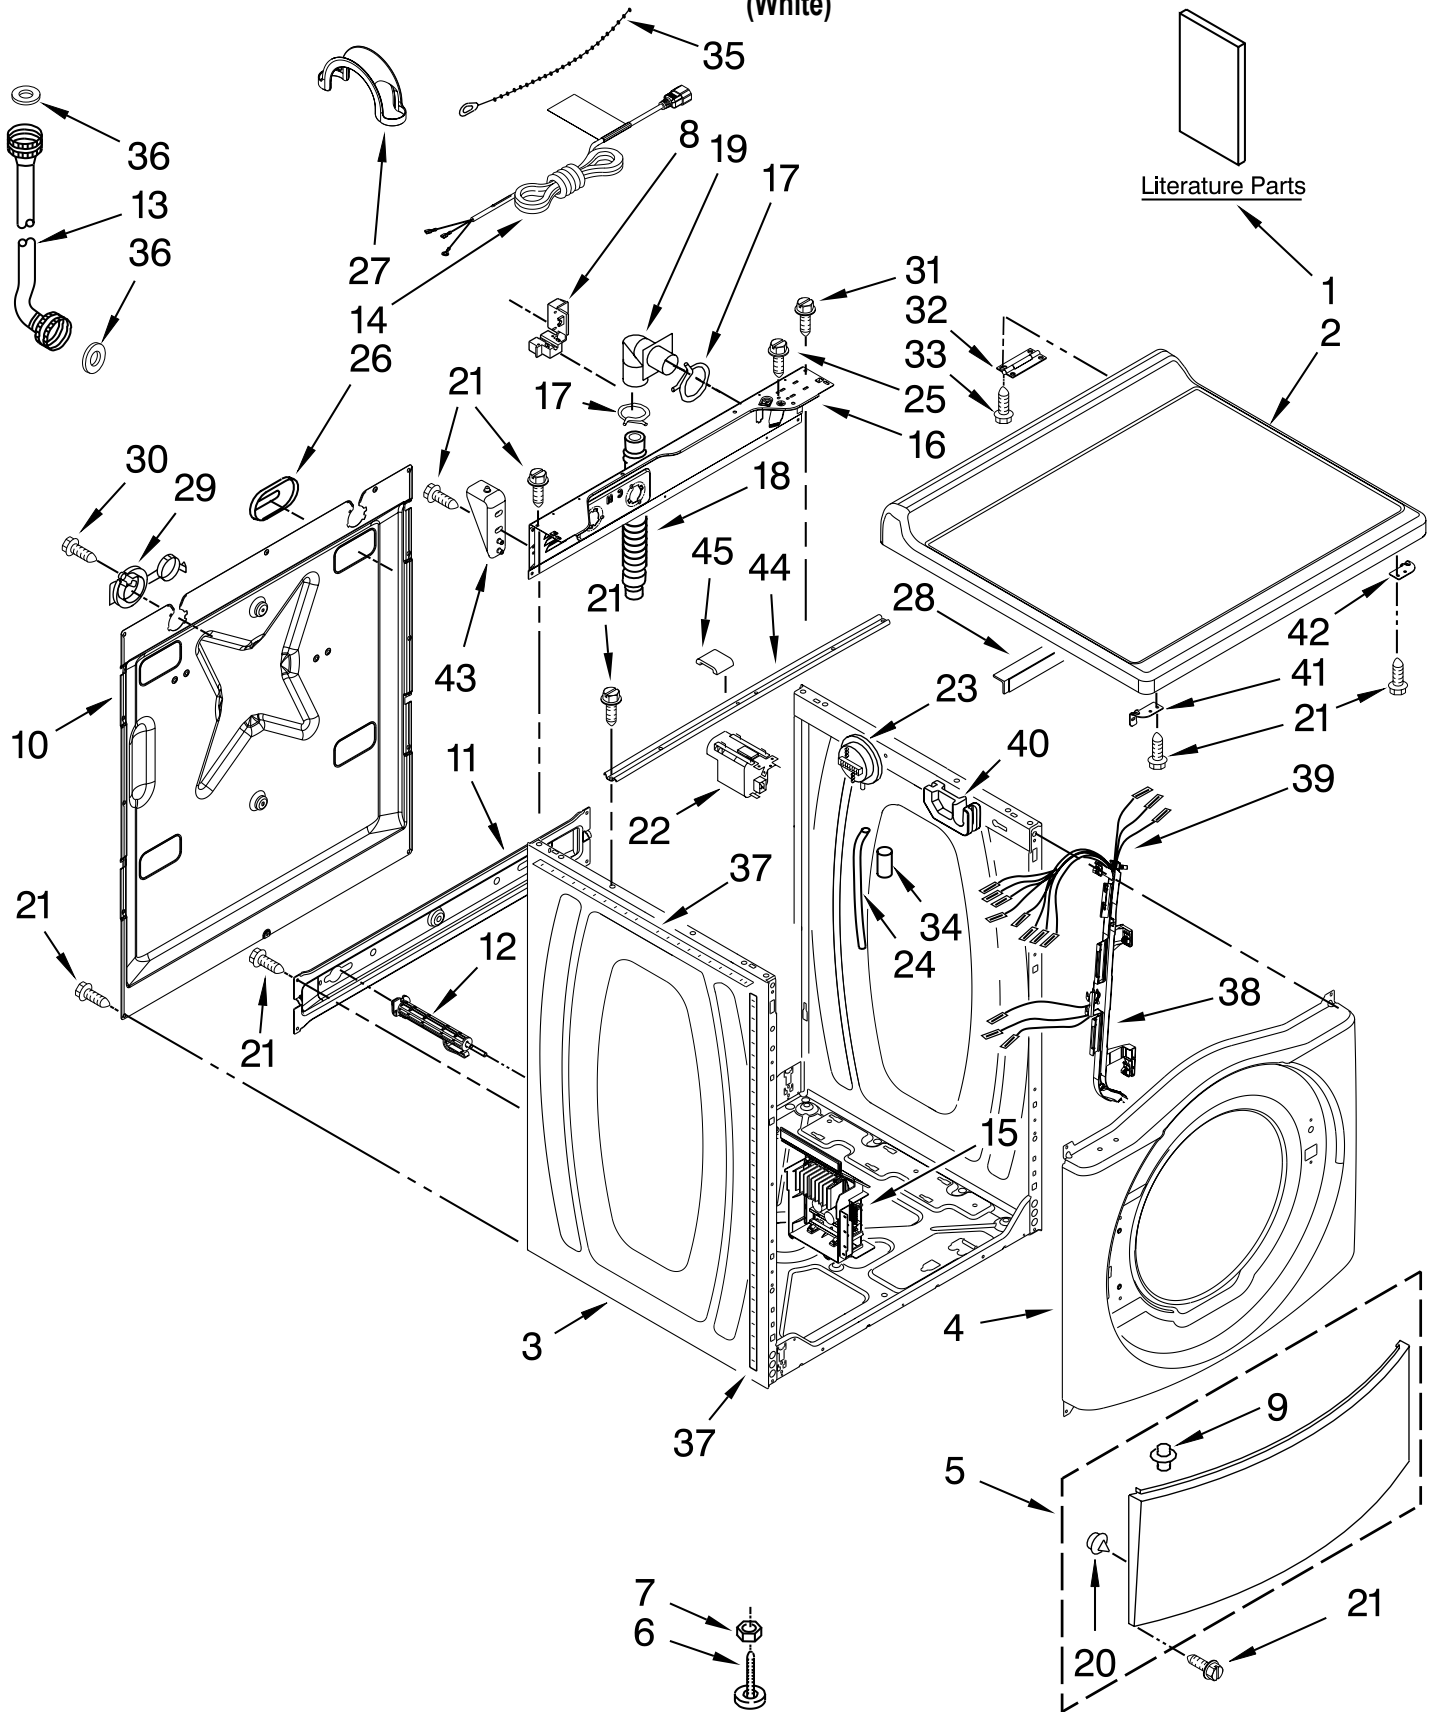

# TOP AND CABINET PARTS

For Model: MHN30PNAGW0

(White)

FOR ORDERING INFORMATION REFER TO PARTS PRICE LIST

# DOOR AND LATCH PARTS

For Model: MHN30PNAGW0

(White)

FOR ORDERING INFORMATION REFER TO PARTS PRICE LIST