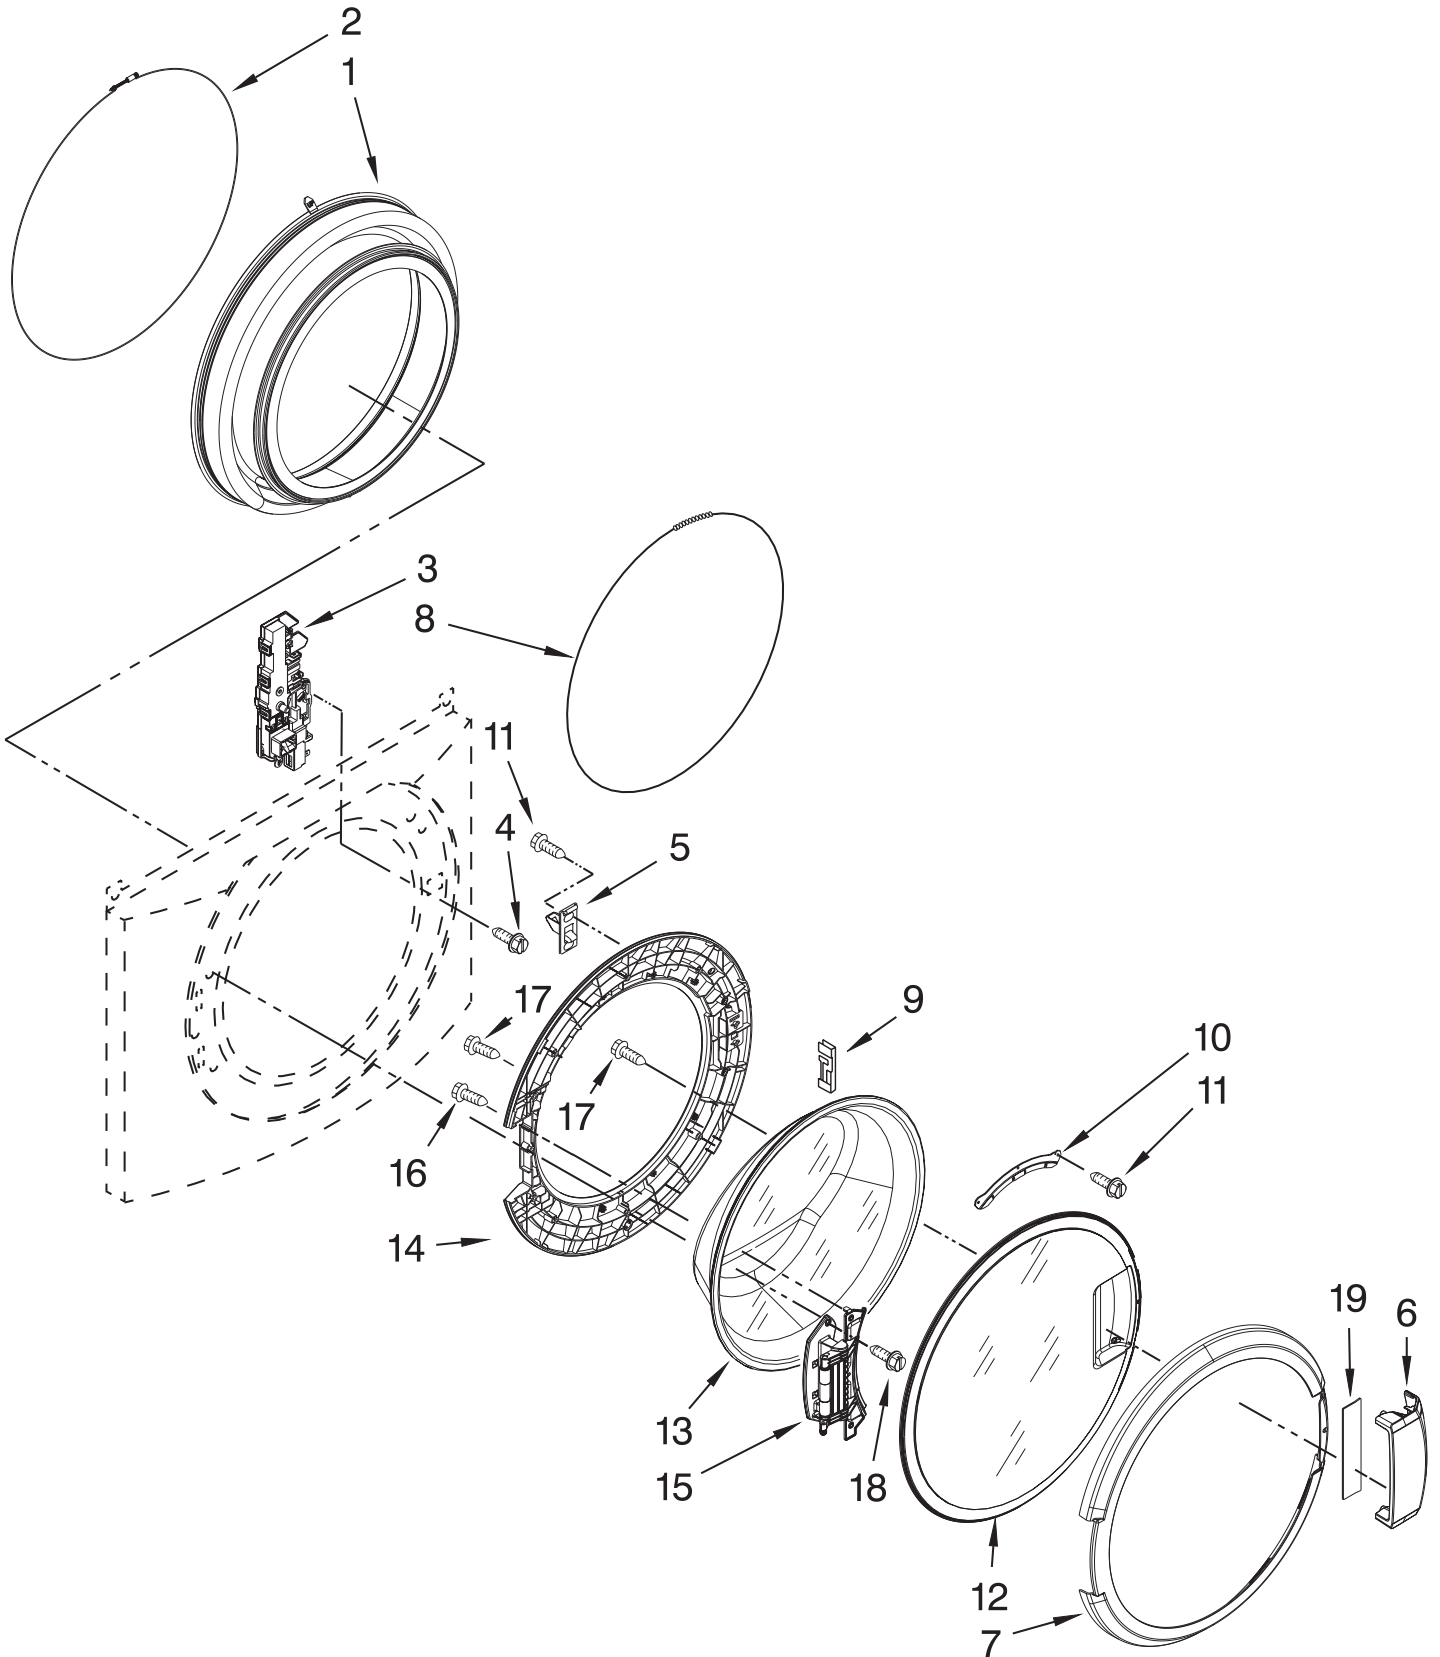

# TOP AND CABINET PARTS

For Model: MHN30PNAGW0

(White)

FOR ORDERING INFORMATION REFER TO PARTS PRICE LIST

# DOOR AND LATCH PARTS

For Model: MHN30PNAGW0

(White)

FOR ORDERING INFORMATION REFER TO PARTS PRICE LIST

# TUB AND BASKET PARTS

For Model: MHN30PNAGW0

(White)

FOR ORDERING INFORMATION REFER TO PARTS PRICE LIST