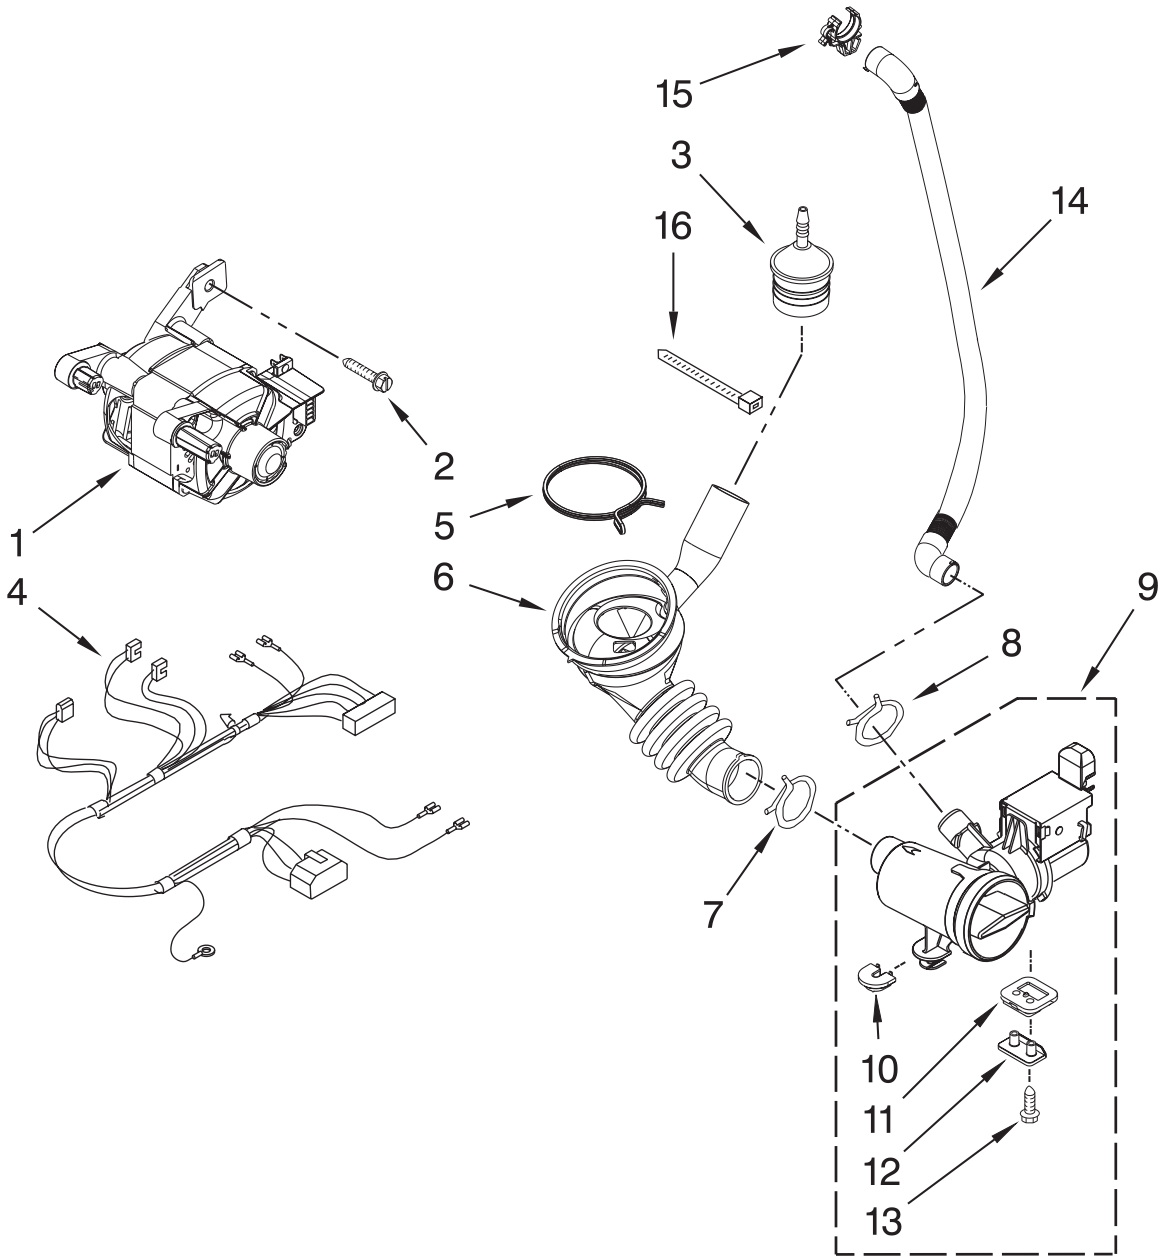

# TUB AND BASKET PARTS

For Model: MHN30PNAGW0

(White)

FOR ORDERING INFORMATION REFER TO PARTS PRICE LIST

# PUMP AND MOTOR PARTS

For Model: MHN30PNAGW0

(White)

FOR ORDERING INFORMATION REFER TO PARTS PRICE LIST