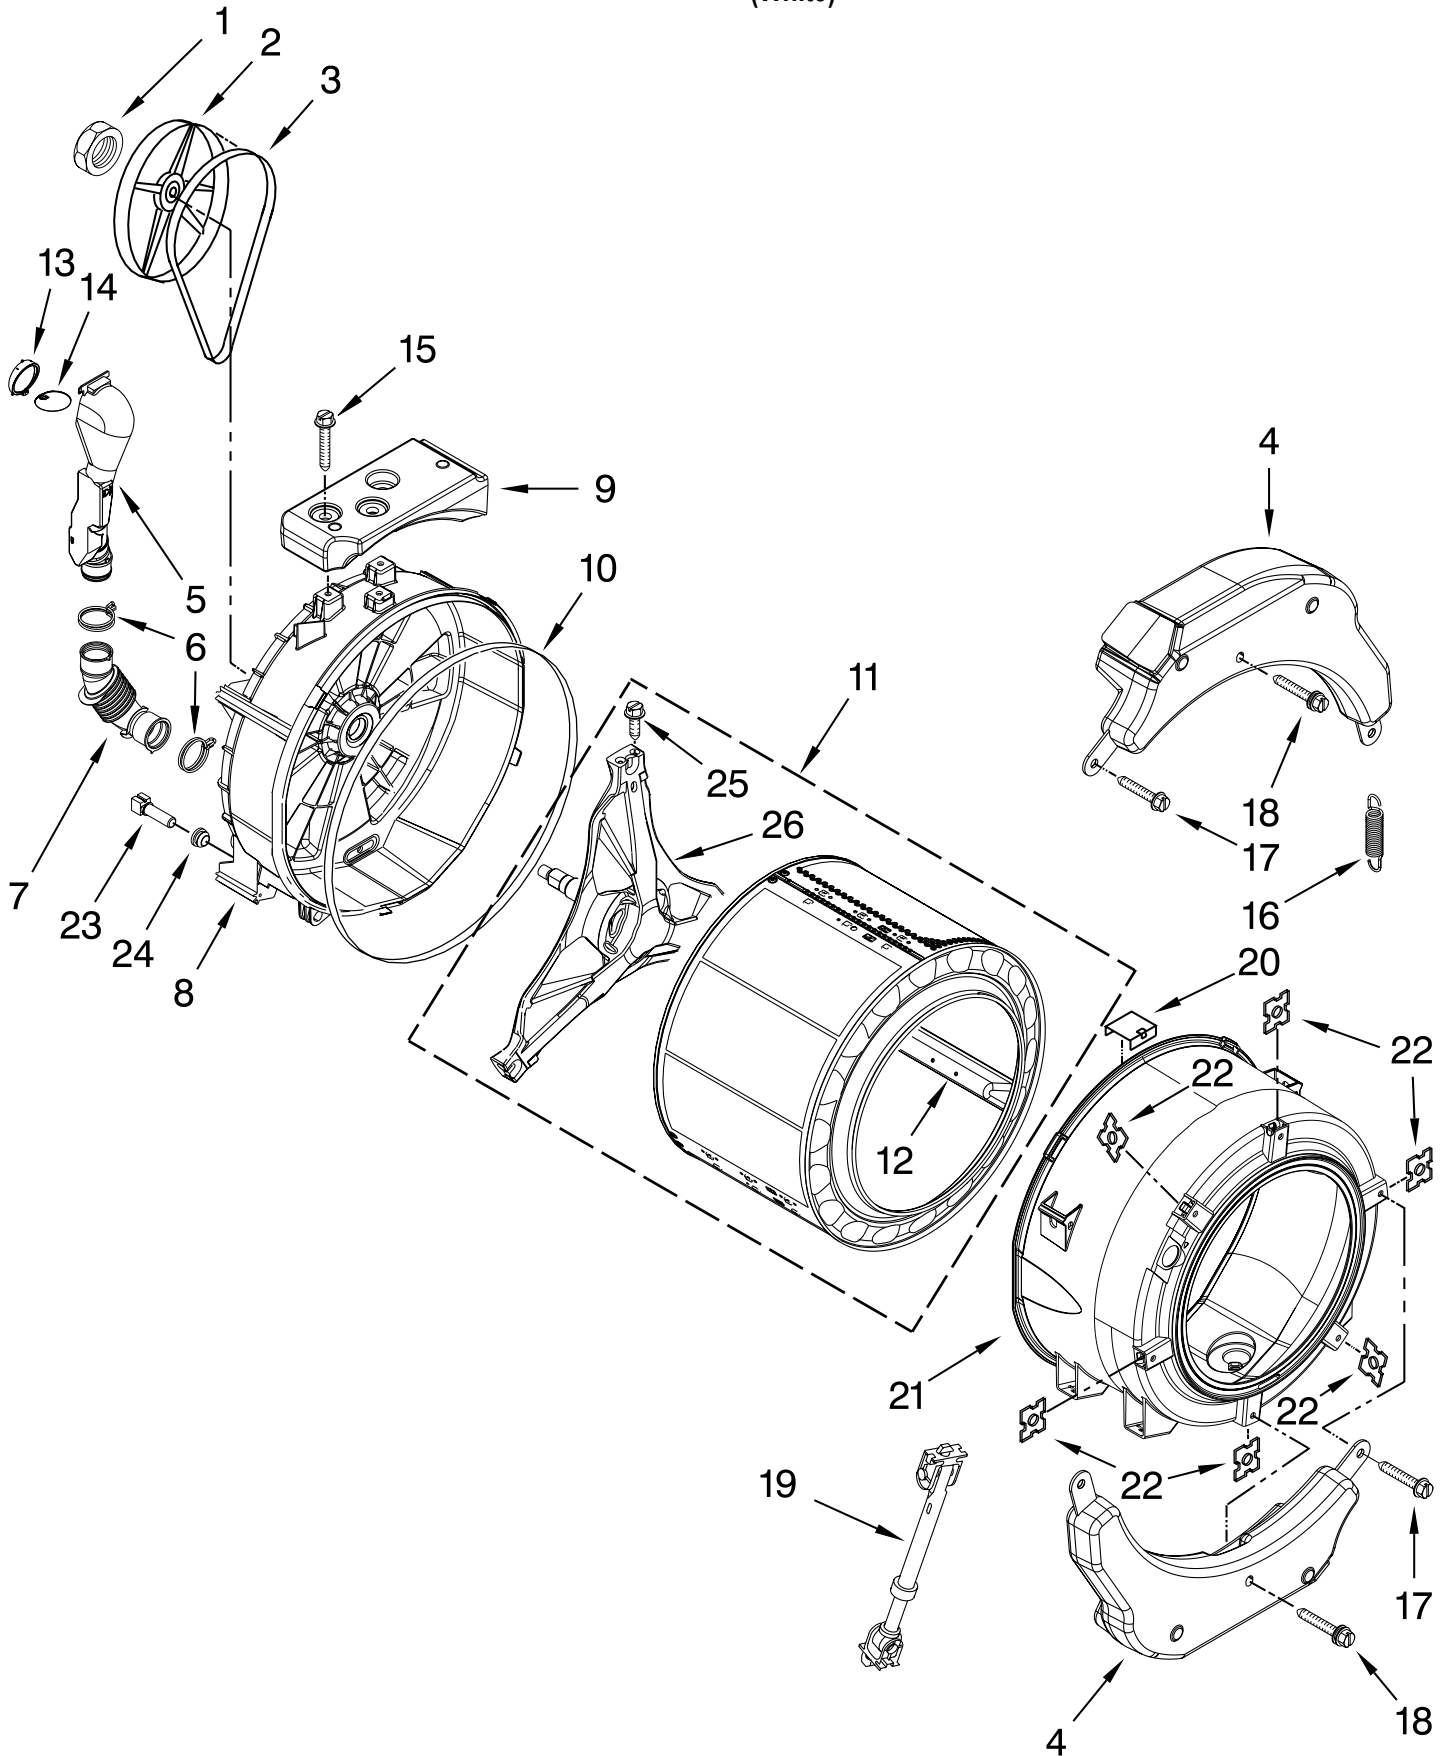

# TUB AND BASKET PARTS

For Model: MHN30PNAGW0

(White)

FOR ORDERING INFORMATION REFER TO PARTS PRICE LIST