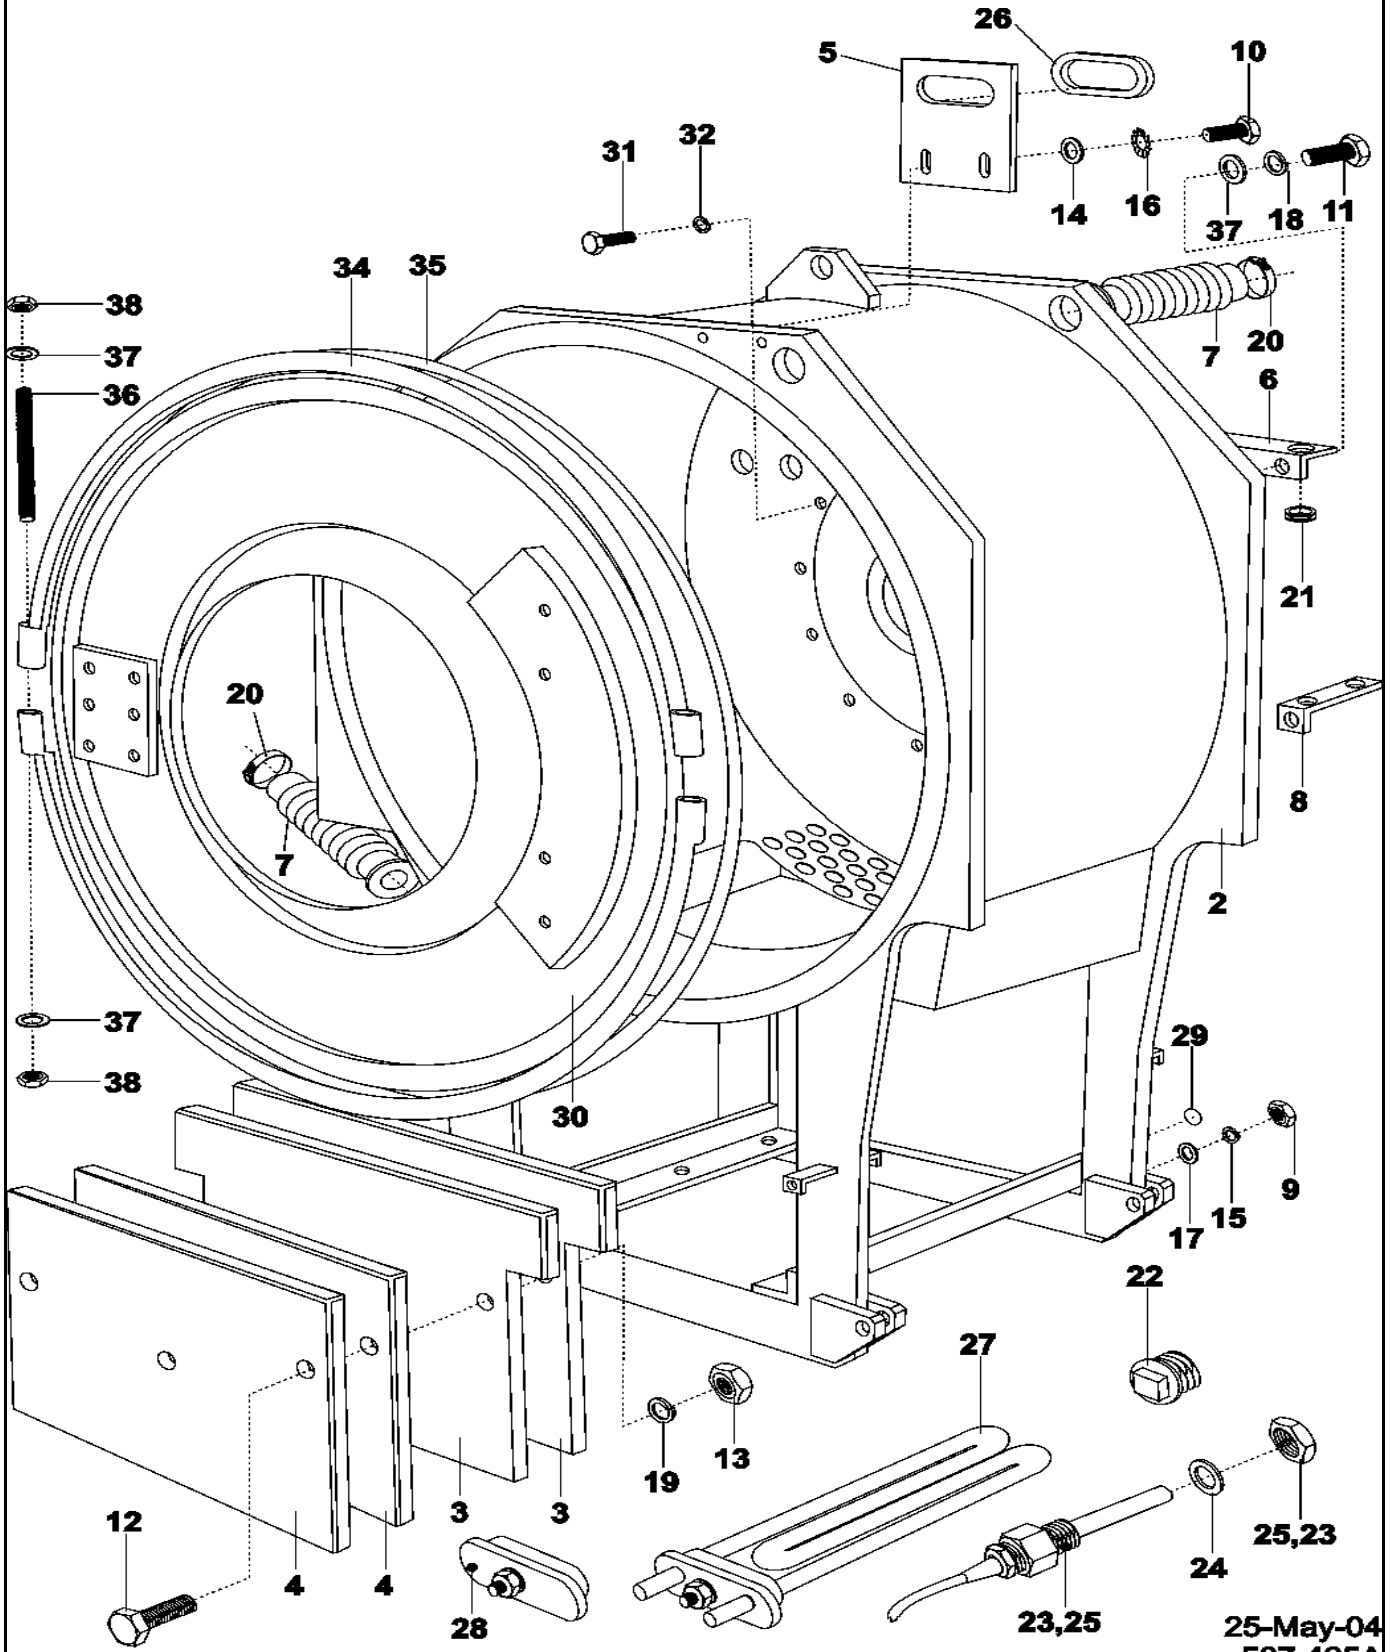

CW12-60

Section: TUB

Model: MFS80PNFVS

25-May-04  
507 465A

CW17-59

Section: DRUM

Model: MFS80PNFVS

17-Aug-00  
507 466