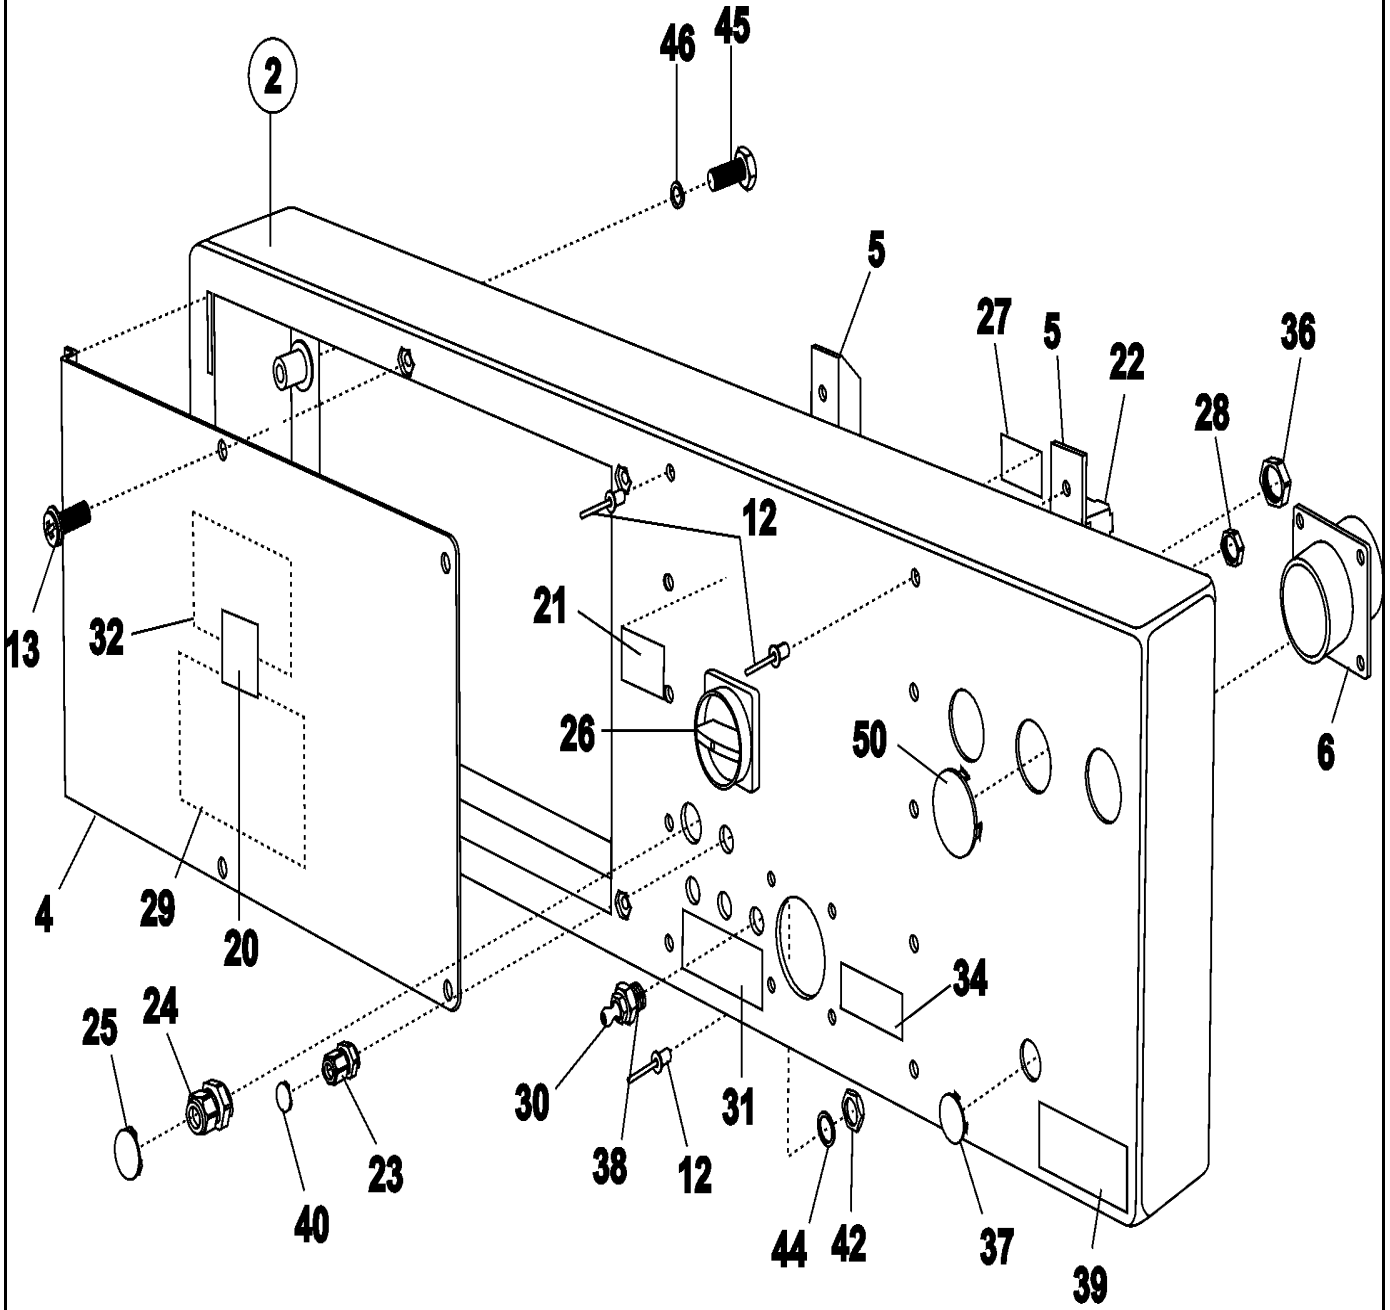

Section: REAR PANEL

Model: MFS80PNFVS

31-May-04
507 479B

CW21-189