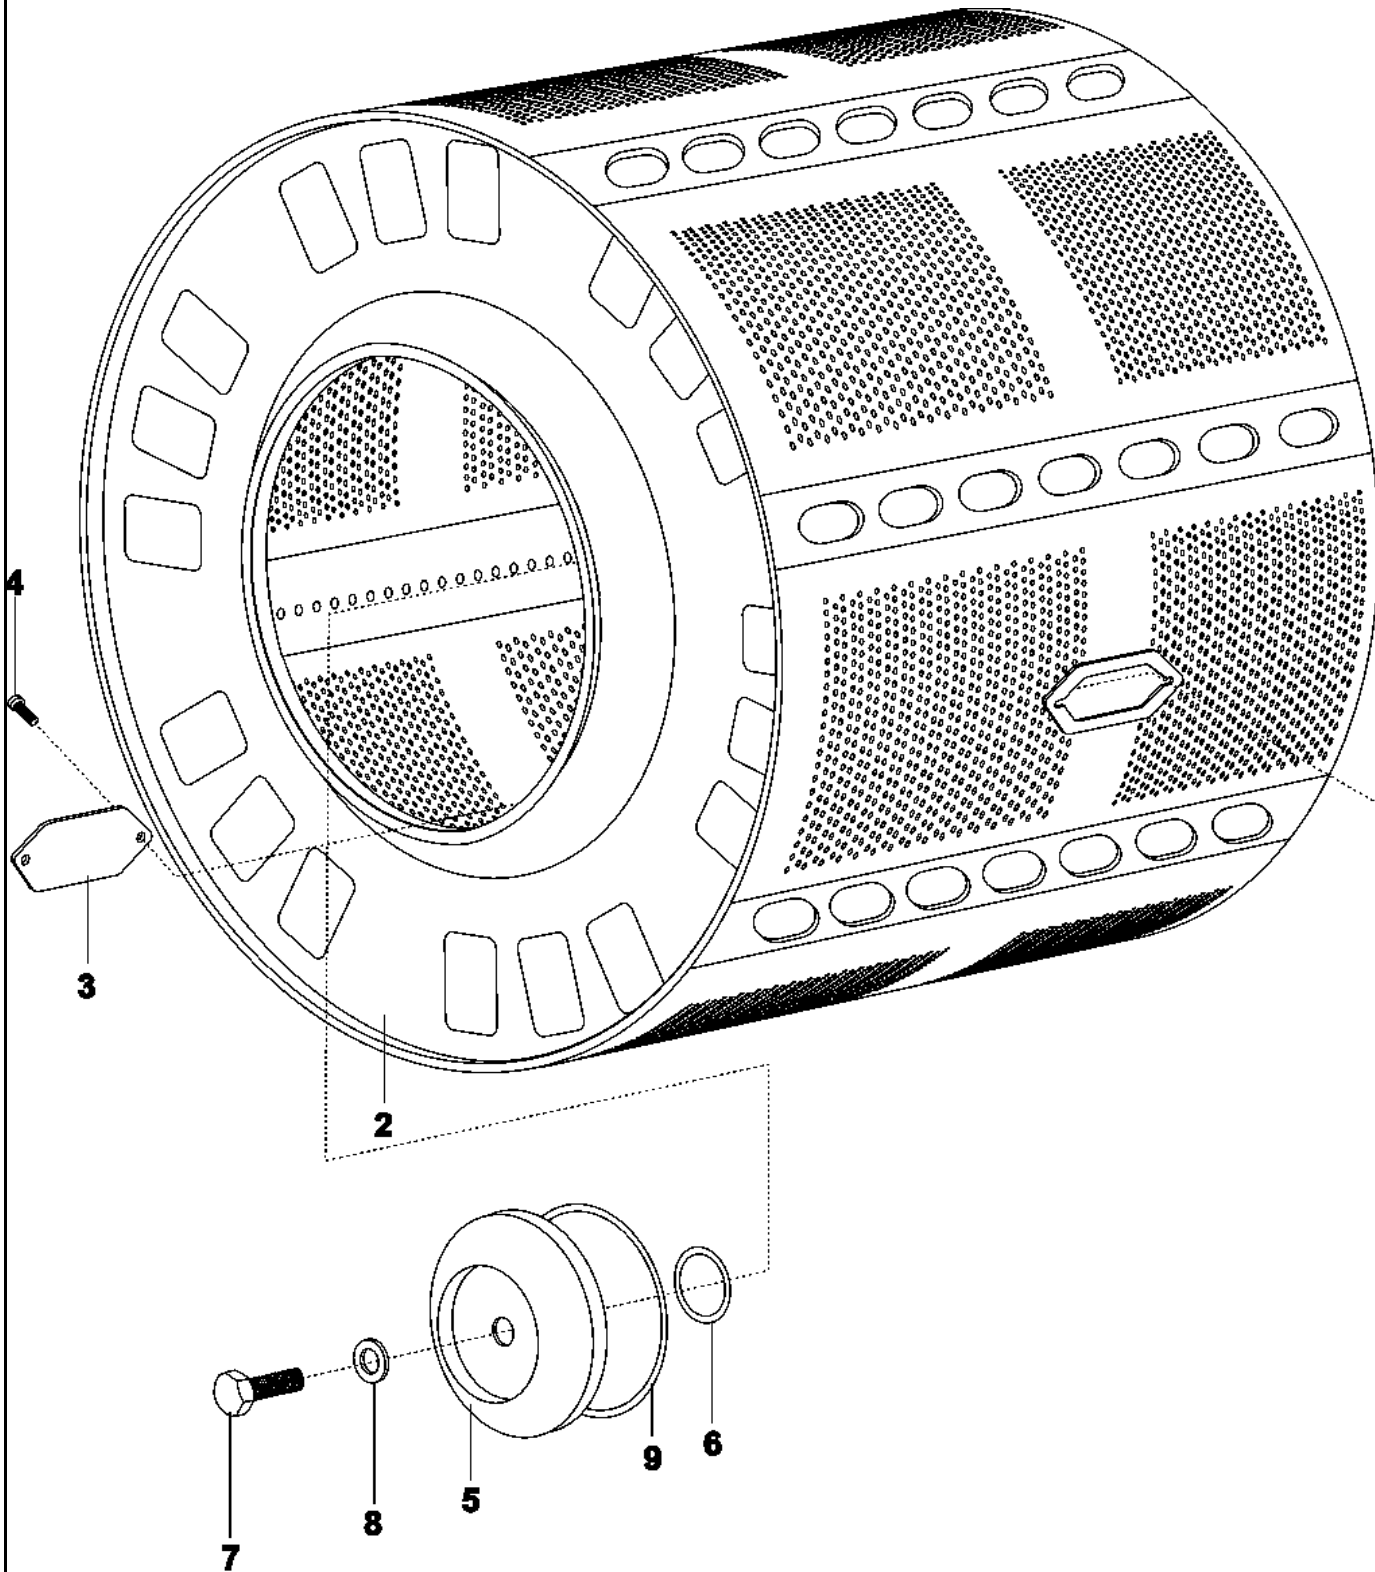

CW12-60

Section: TUB

Model: MFS80PNFVS

25-May-04  
507 465A

CW17-59

Section: DRUM

Model: MFS80PNFVS

17-Aug-00  
507 466