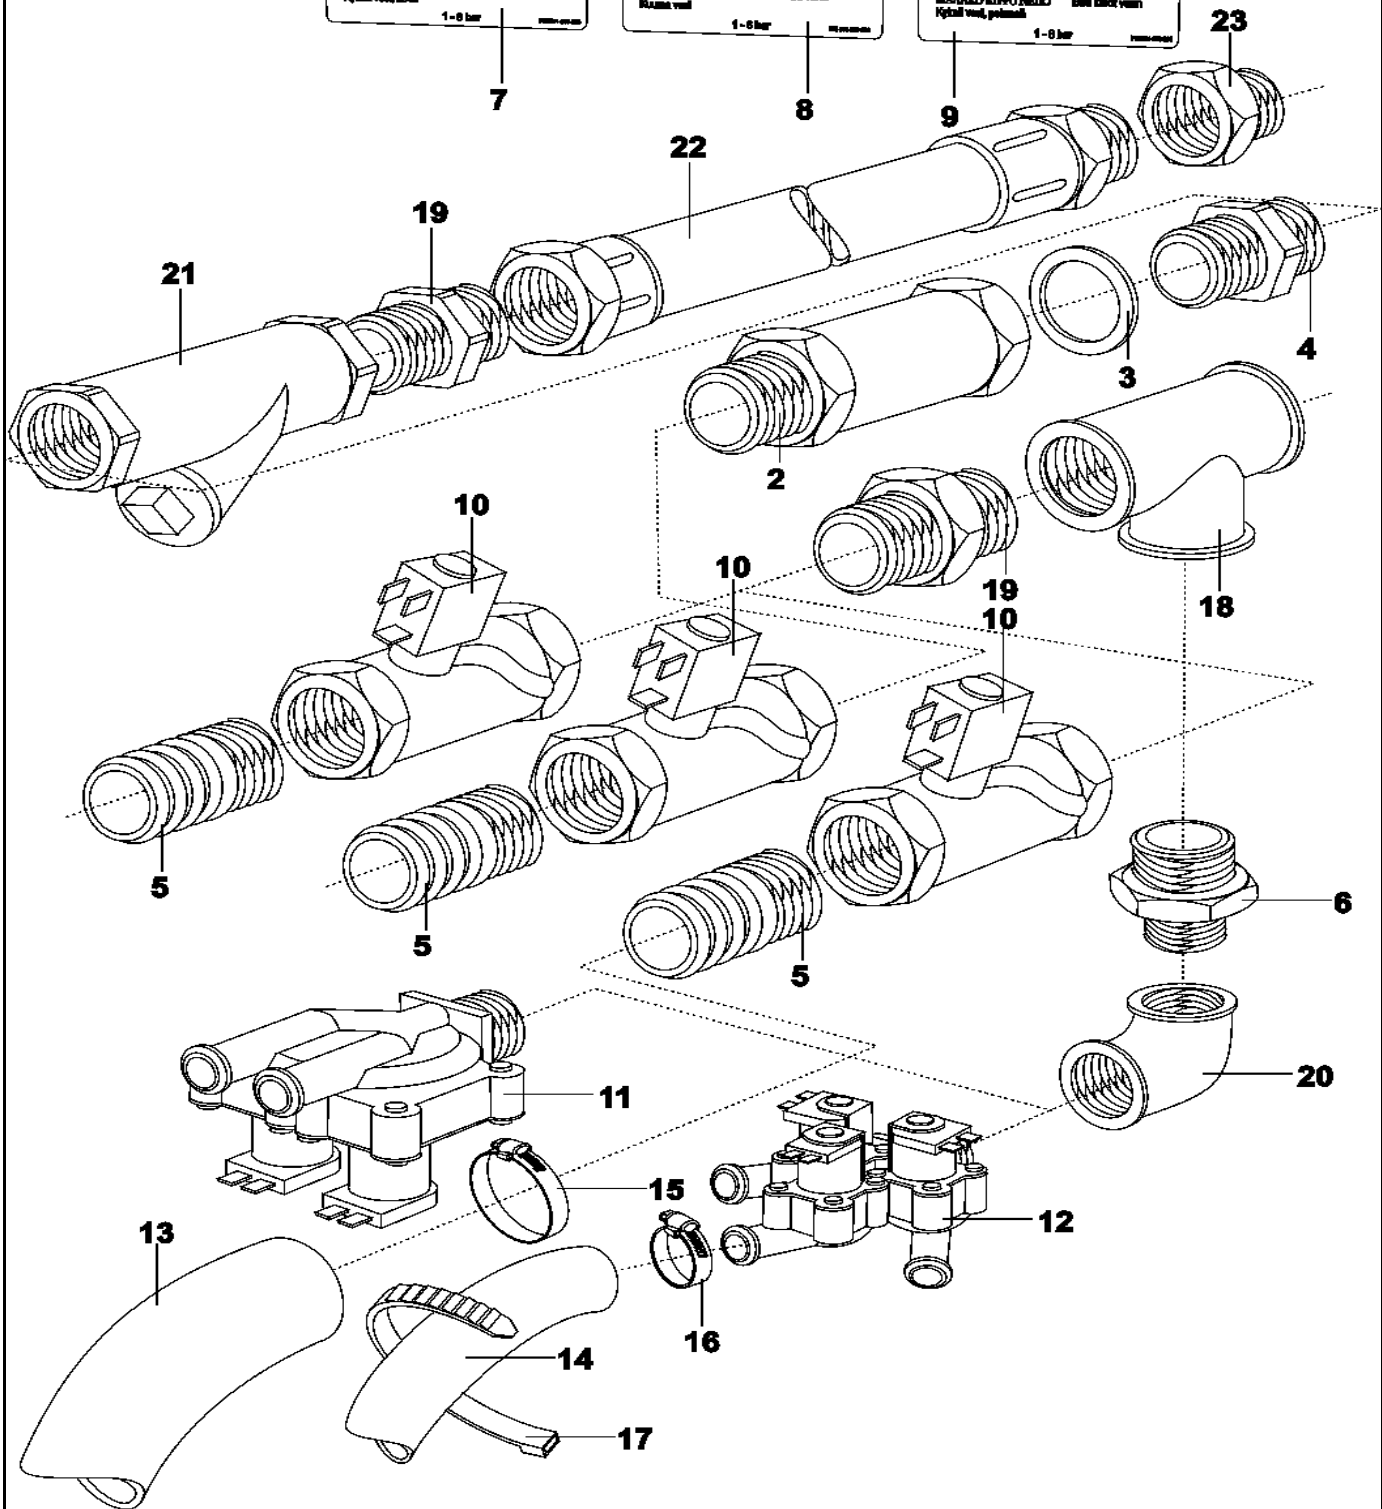

Section: VALVES

Model: MFS80PNFVS

Hard water / Cold water / Agentele dure / ZAKRNO KUPNO PNEKO / Kytal' vod, tvrd / 1-8 bar

Water / Hot water / Agua Caliente / ZAKRNO KUPNO PNEKO / Kytal' vod, tvrd / 1-8 bar

Soft water / Cold water / Agentele moi / MA-LAKO KUPNO PNEKO / Kytal' vod, peknat / 1-8 bar

03-Mar-02
507 475

CW21-188