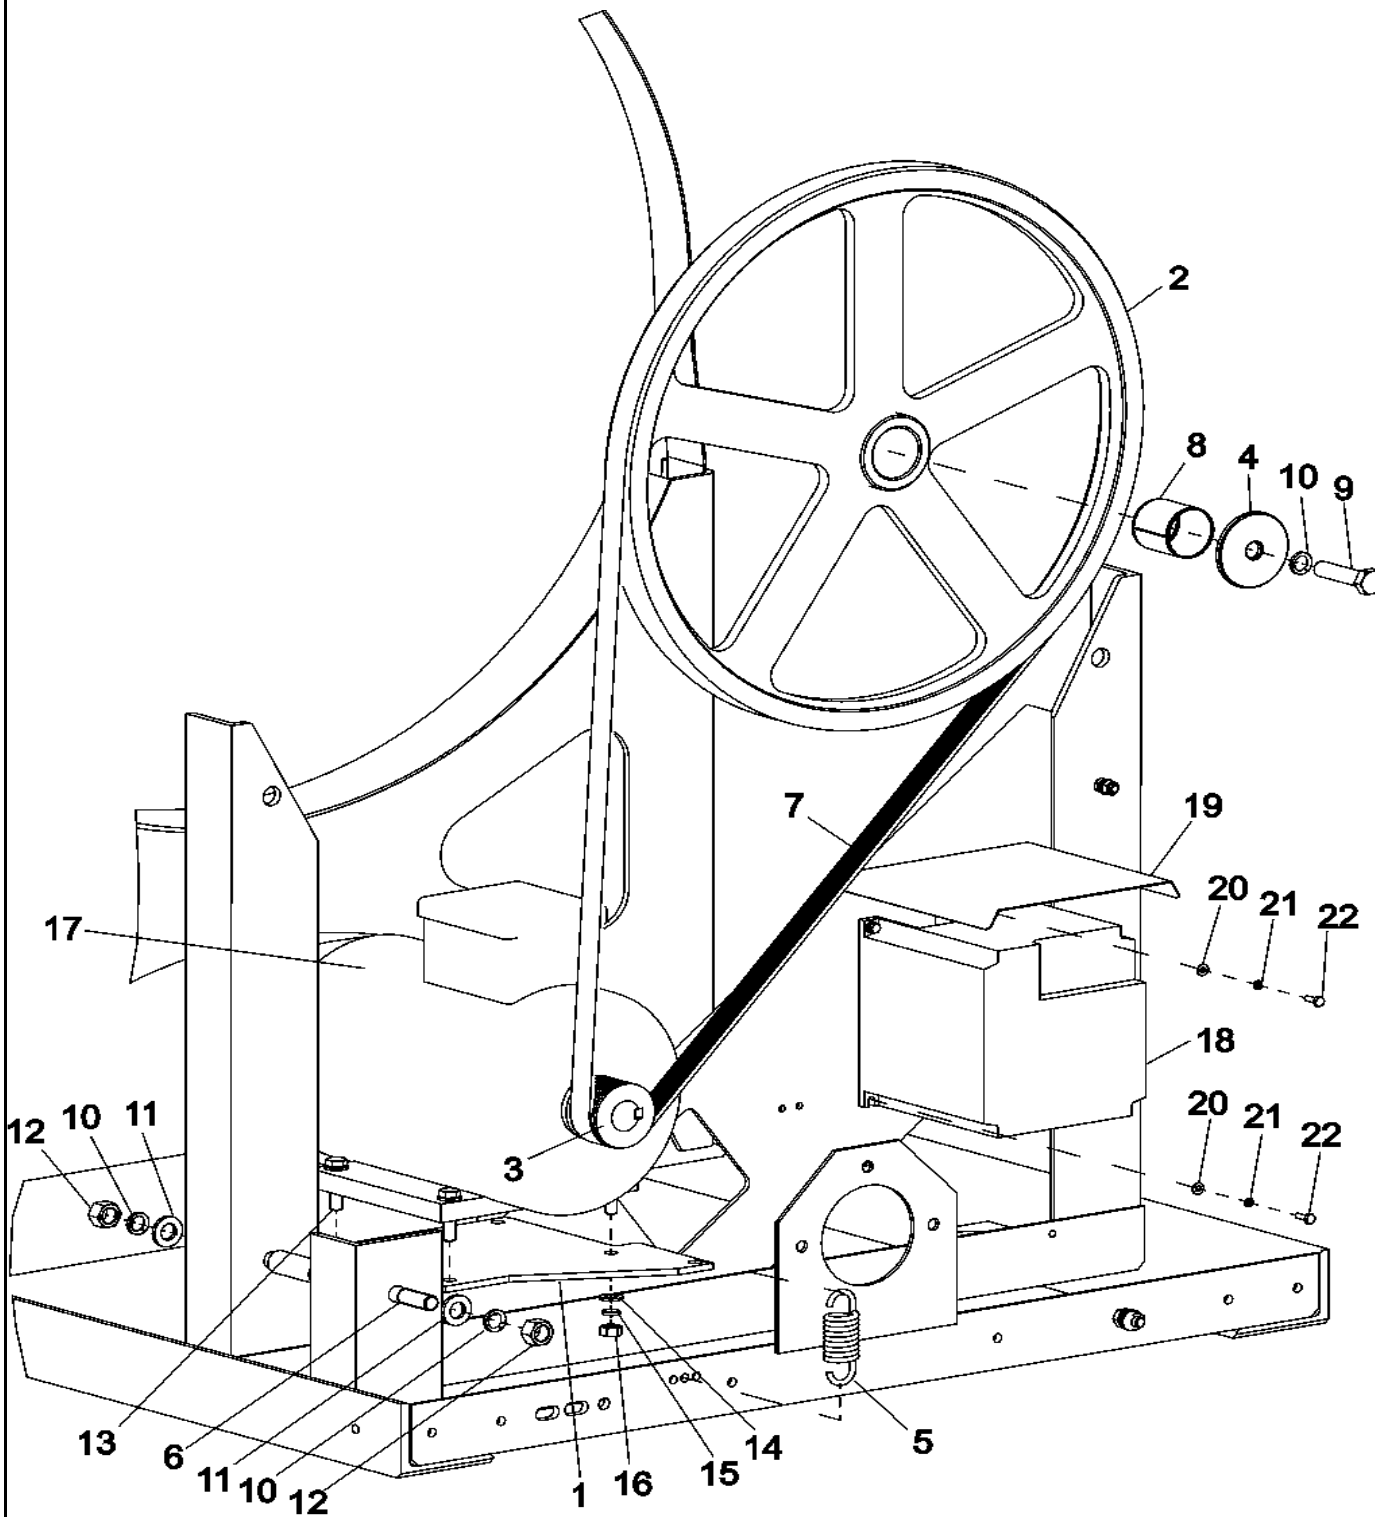

CW11-95

Section: BASKET & OUTER SHELL ASSEMBLY

Model: MFR40PNCTS

21-Feb-05  
519 354

CW24-04

Section: MOTOR & BASKET PULLEY

Model: MFR40PNCTS

17-Feb-05  
519 328