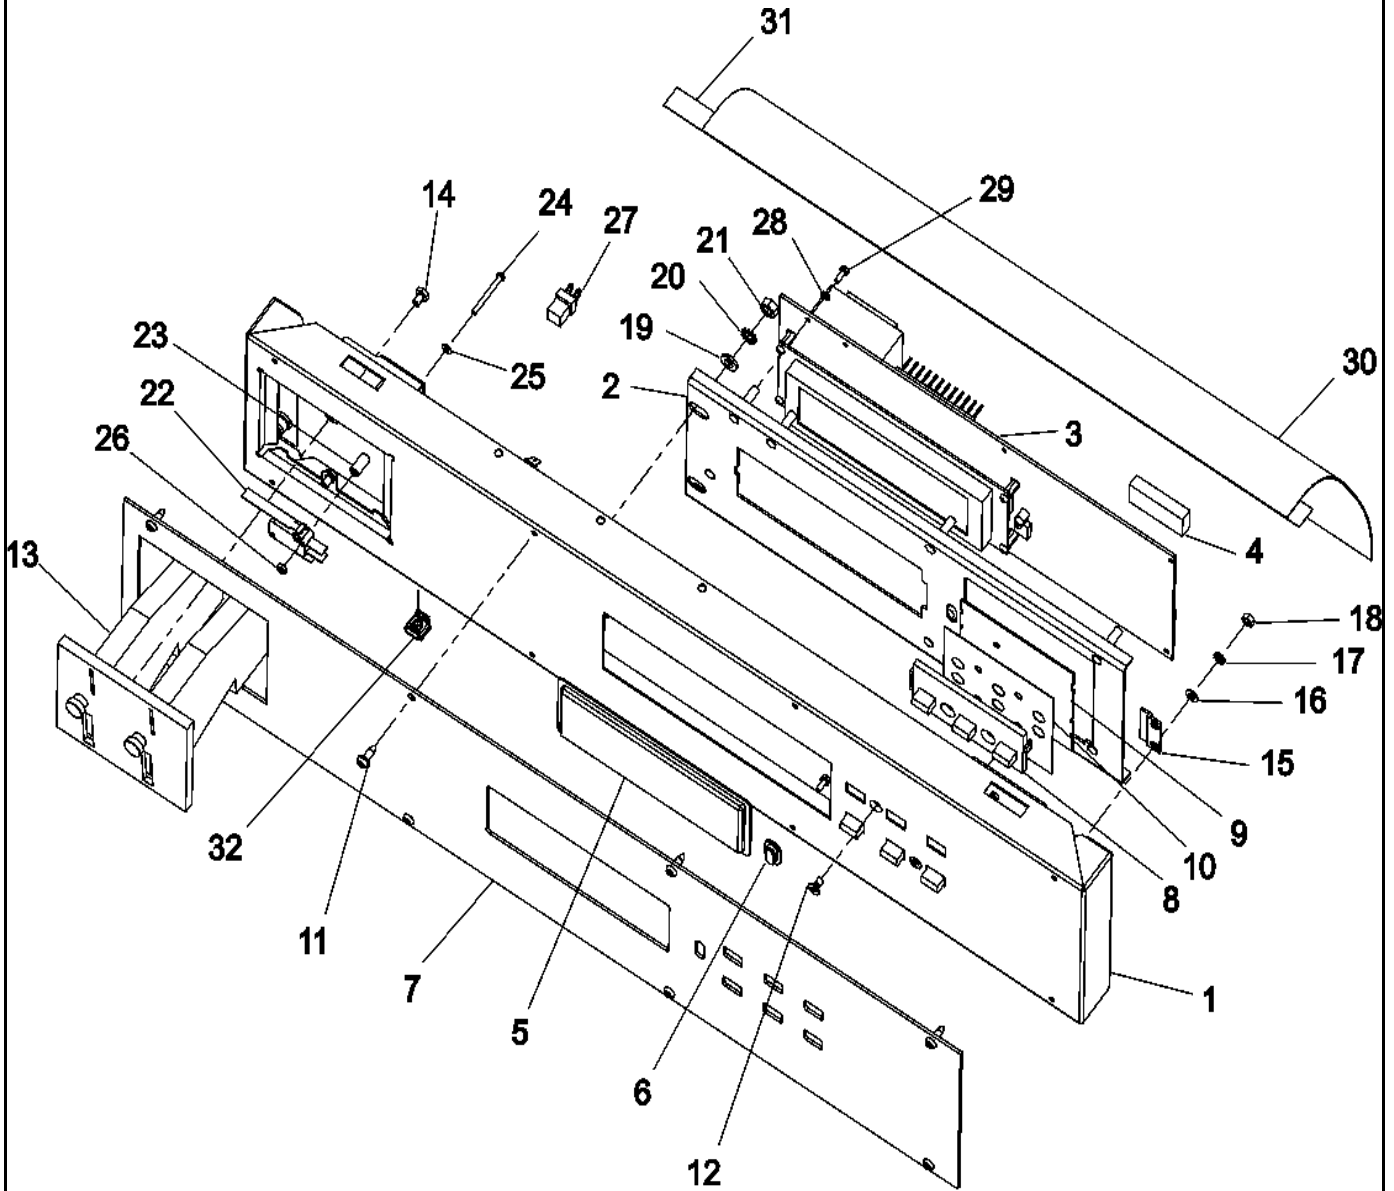

Section: CONTROL PANEL (PD)

Model: MFR40PNCTS

23-Feb-05
520 784

CW11-94