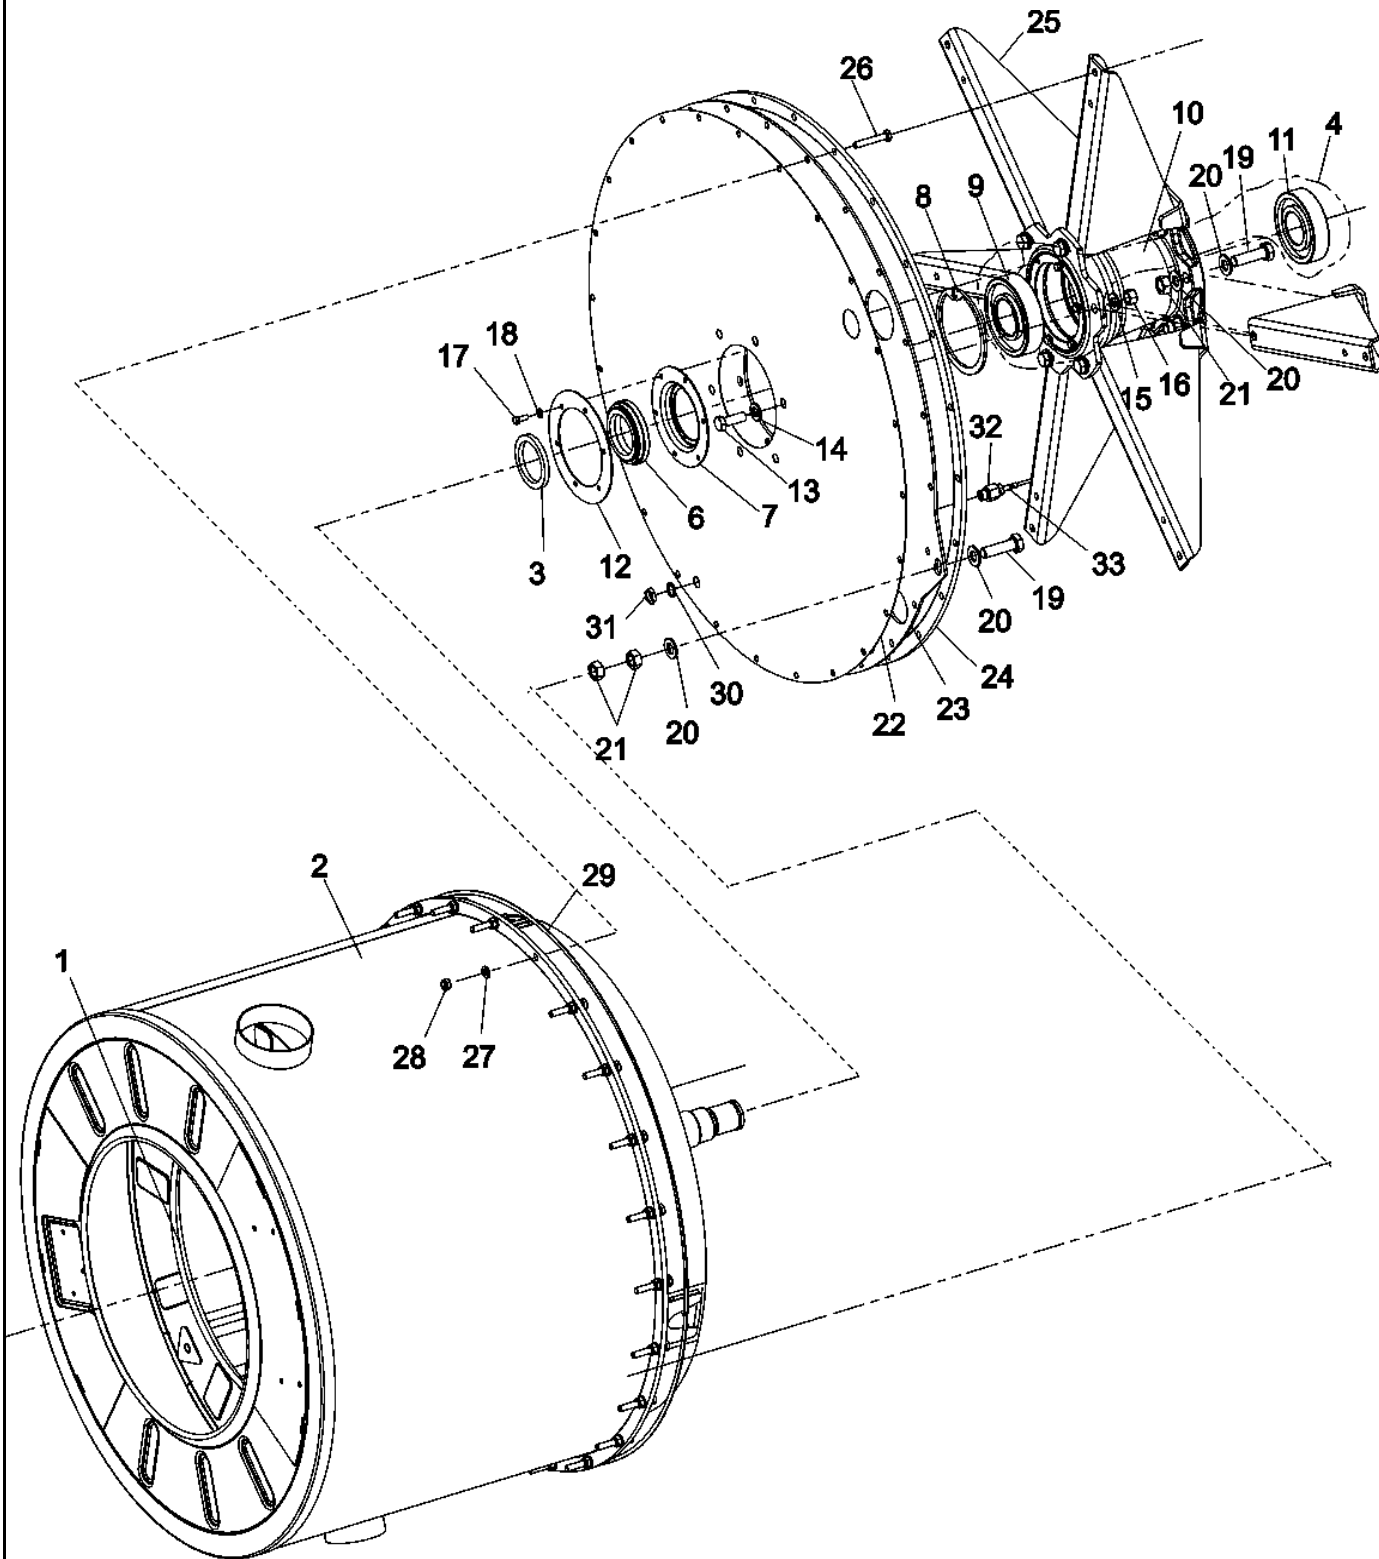

CW16-30

Section: CONTROL PANEL (PD)

Model: MFR40PNCTS

23-Feb-05  
520 784

CW11-94

Section: CONTROL PANEL (PN)

Model: MFR40PNCTS

23-Sep-05  
521 449A

CW11-95

Section: BASKET & OUTER SHELL ASSEMBLY

Model: MFR40PNCTS

21-Feb-05  
519 354

CW24-04

Section: MOTOR & BASKET PULLEY

Model: MFR40PNCTS

17-Feb-05  
519 328