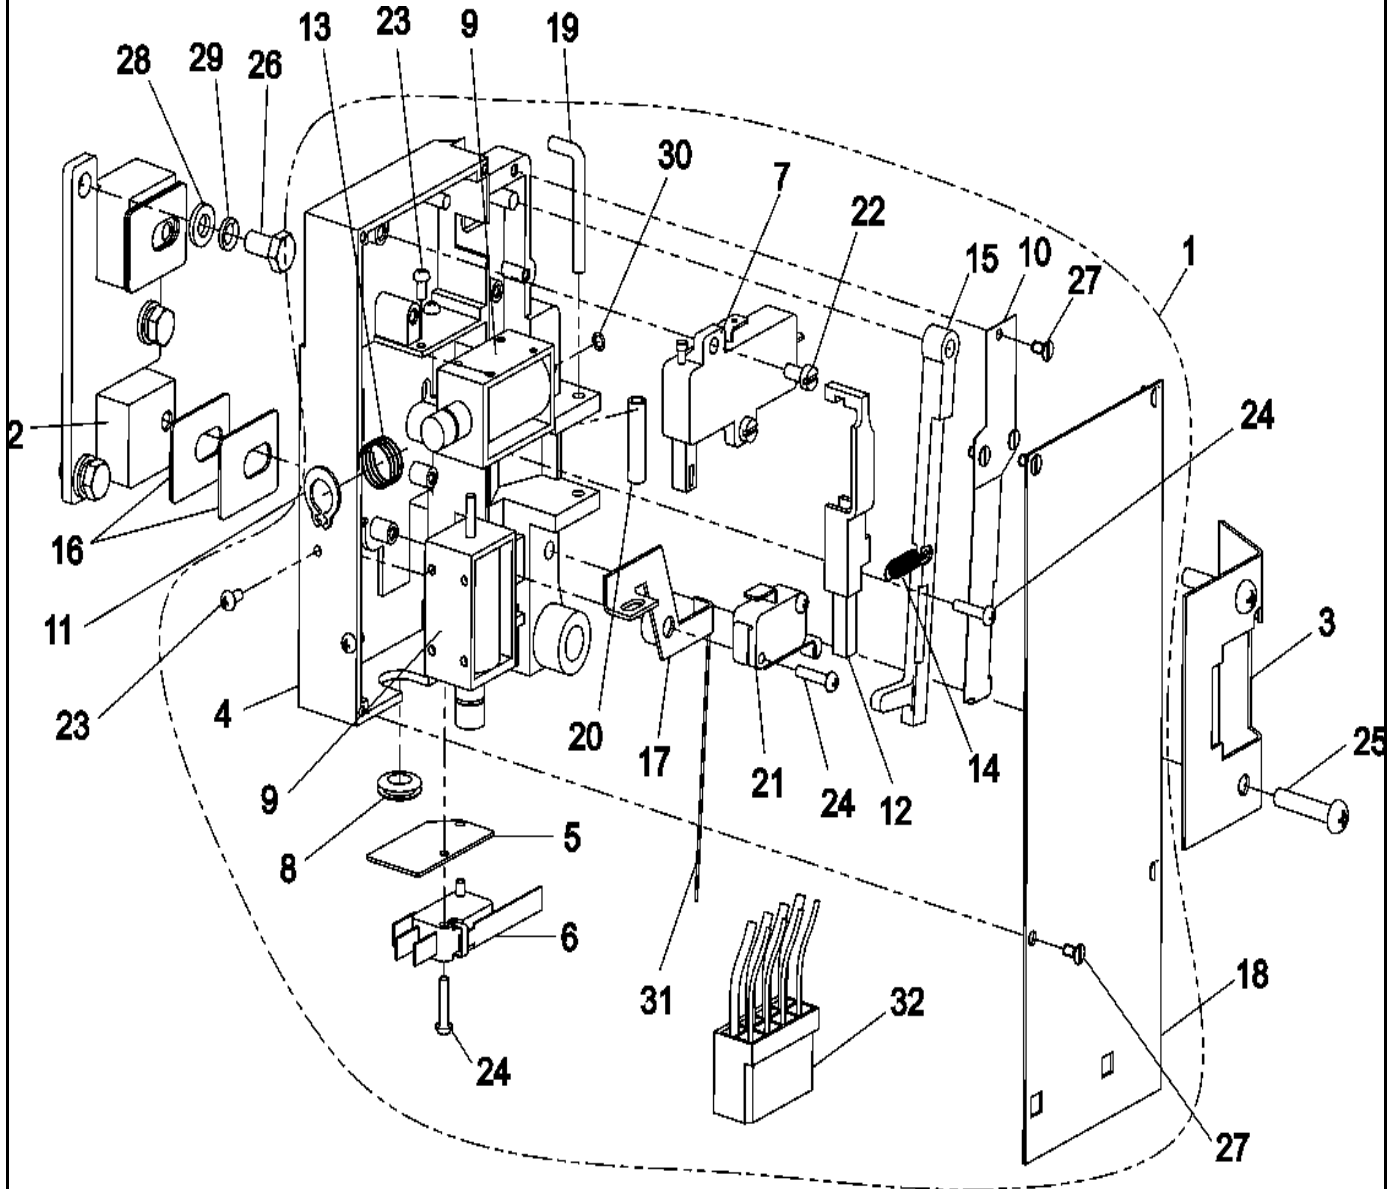

25-Feb-05  
519 390  
For PN Model

Section: TOP COVER ASSEMBLY

Model: MFR40PNCTS

12-Sep-05  
520 787A

CW13-24

**Section: DOOR LOCK ASSEMBLY**

**Model: MFR40PNCTS**

21-Feb-05  
521 450

CW10-78

Section: DOOR

Model: MFR40PNCTS

23-Sep-05  
519 389A

CW10-77

Section: SOAP BOX, DRAIN & HOSE ASSEMBLY

Model: MFR40PNCTS

24-Feb-05  
520 788