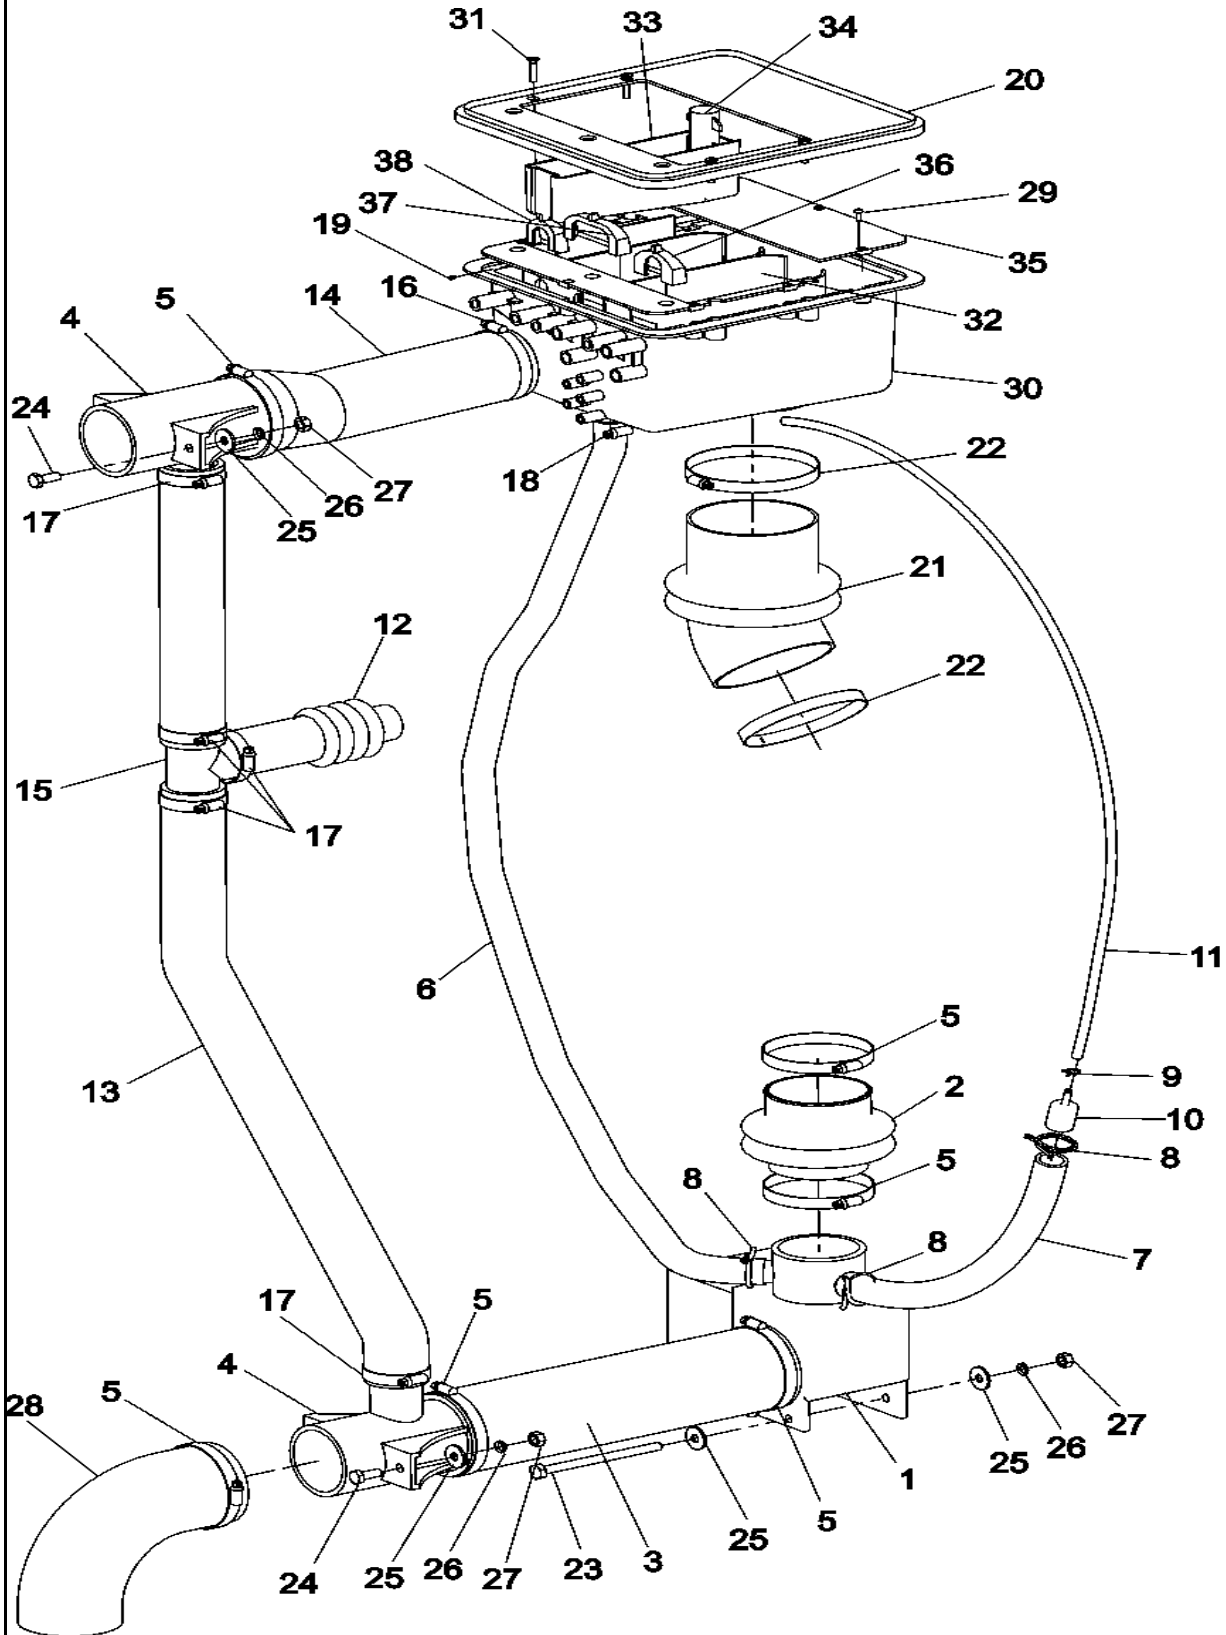

25-Feb-05  
519 390  
For PN Model

Section: TOP COVER ASSEMBLY

Model: MFR40PNCTS

12-Sep-05  
520 787A

CW13-24

**Section: DOOR LOCK ASSEMBLY**

**Model: MFR40PNCTS**

21-Feb-05  
521 450

CW10-78

Section: DOOR

Model: MFR40PNCTS

23-Sep-05  
519 389A

CW10-77

Section: SOAP BOX, DRAIN & HOSE ASSEMBLY

Model: MFR40PNCTS

24-Feb-05  
520 788

CW16-30

Section: CONTROL PANEL (PD)

Model: MFR40PNCTS

23-Feb-05  
520 784

CW11-94

Section: CONTROL PANEL (PN)

Model: MFR40PNCTS

23-Sep-05  
521 449A

CW11-95

Section: BASKET & OUTER SHELL ASSEMBLY

Model: MFR40PNCTS

21-Feb-05  
519 354

CW24-04

Section: MOTOR & BASKET PULLEY

Model: MFR40PNCTS

17-Feb-05  
519 328