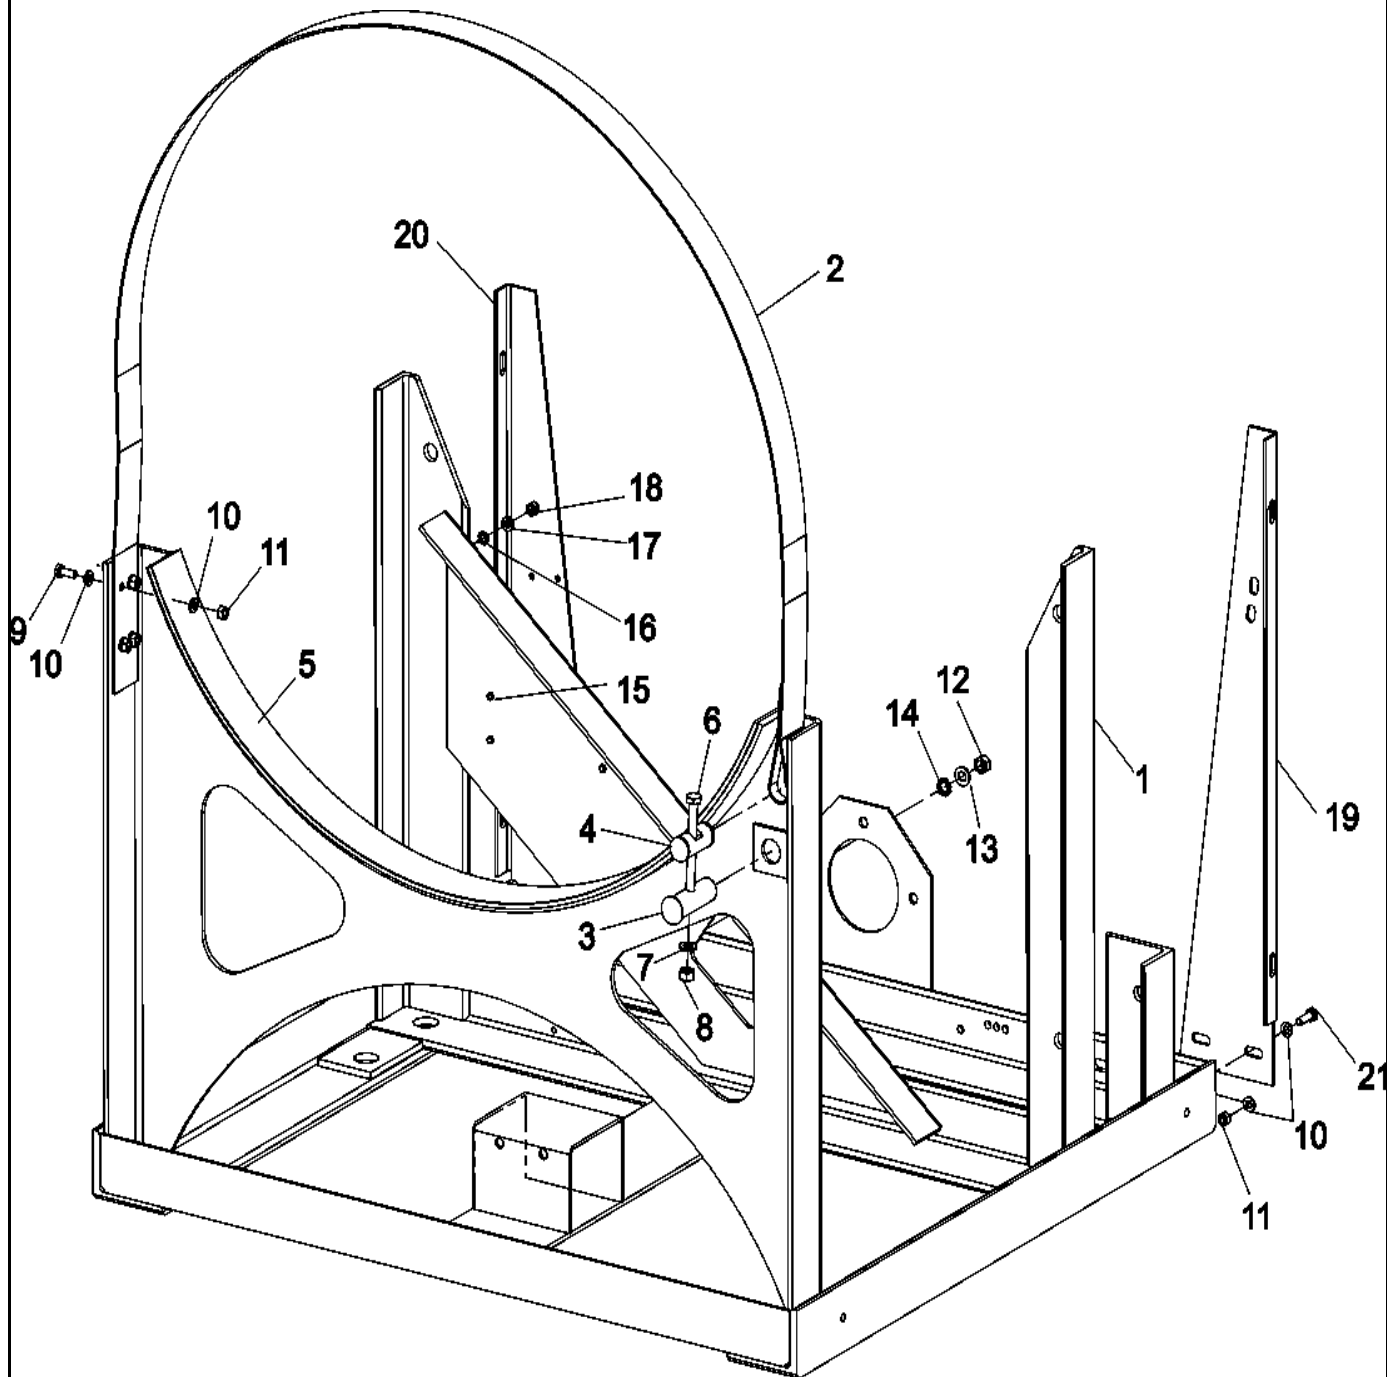

Section: BASE FRAME

Model: MFR40PNCTS

17Feb-05
519 329

CW19-46