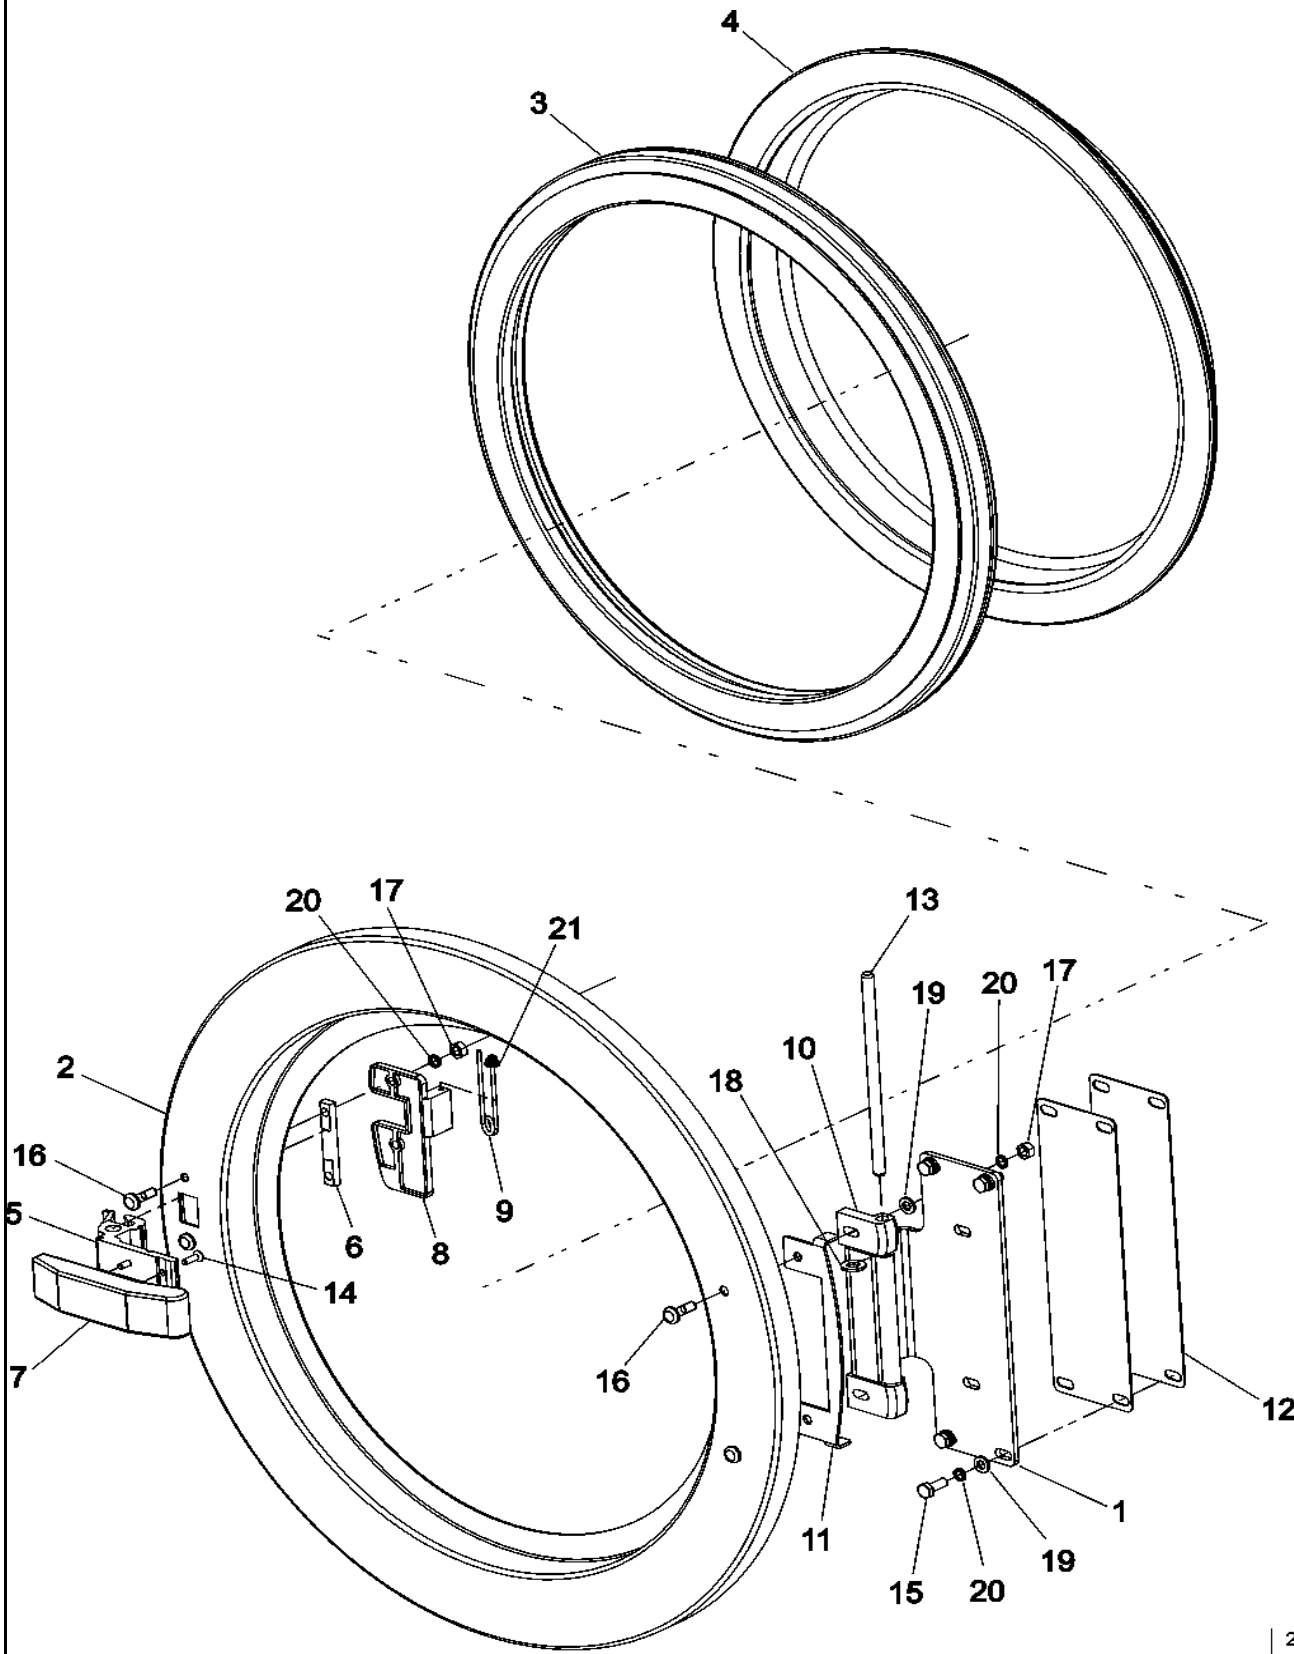

25-Feb-05  
519 390  
For PN Model

Section: TOP COVER ASSEMBLY

Model: MFR40PNCTS

12-Sep-05  
520 787A

CW13-24

**Section: DOOR LOCK ASSEMBLY**

**Model: MFR40PNCTS**

21-Feb-05  
521 450

CW10-78

Section: DOOR

Model: MFR40PNCTS

23-Sep-05  
519 389A

CW10-77

Section: SOAP BOX, DRAIN & HOSE ASSEMBLY

Model: MFR40PNCTS

24-Feb-05  
520 788

CW11-95

Section: BASKET & OUTER SHELL ASSEMBLY

Model: MFR40PNCTS

21-Feb-05  
519 354

CW24-04

Section: MOTOR & BASKET PULLEY

Model: MFR40PNCTS

17-Feb-05  
519 328