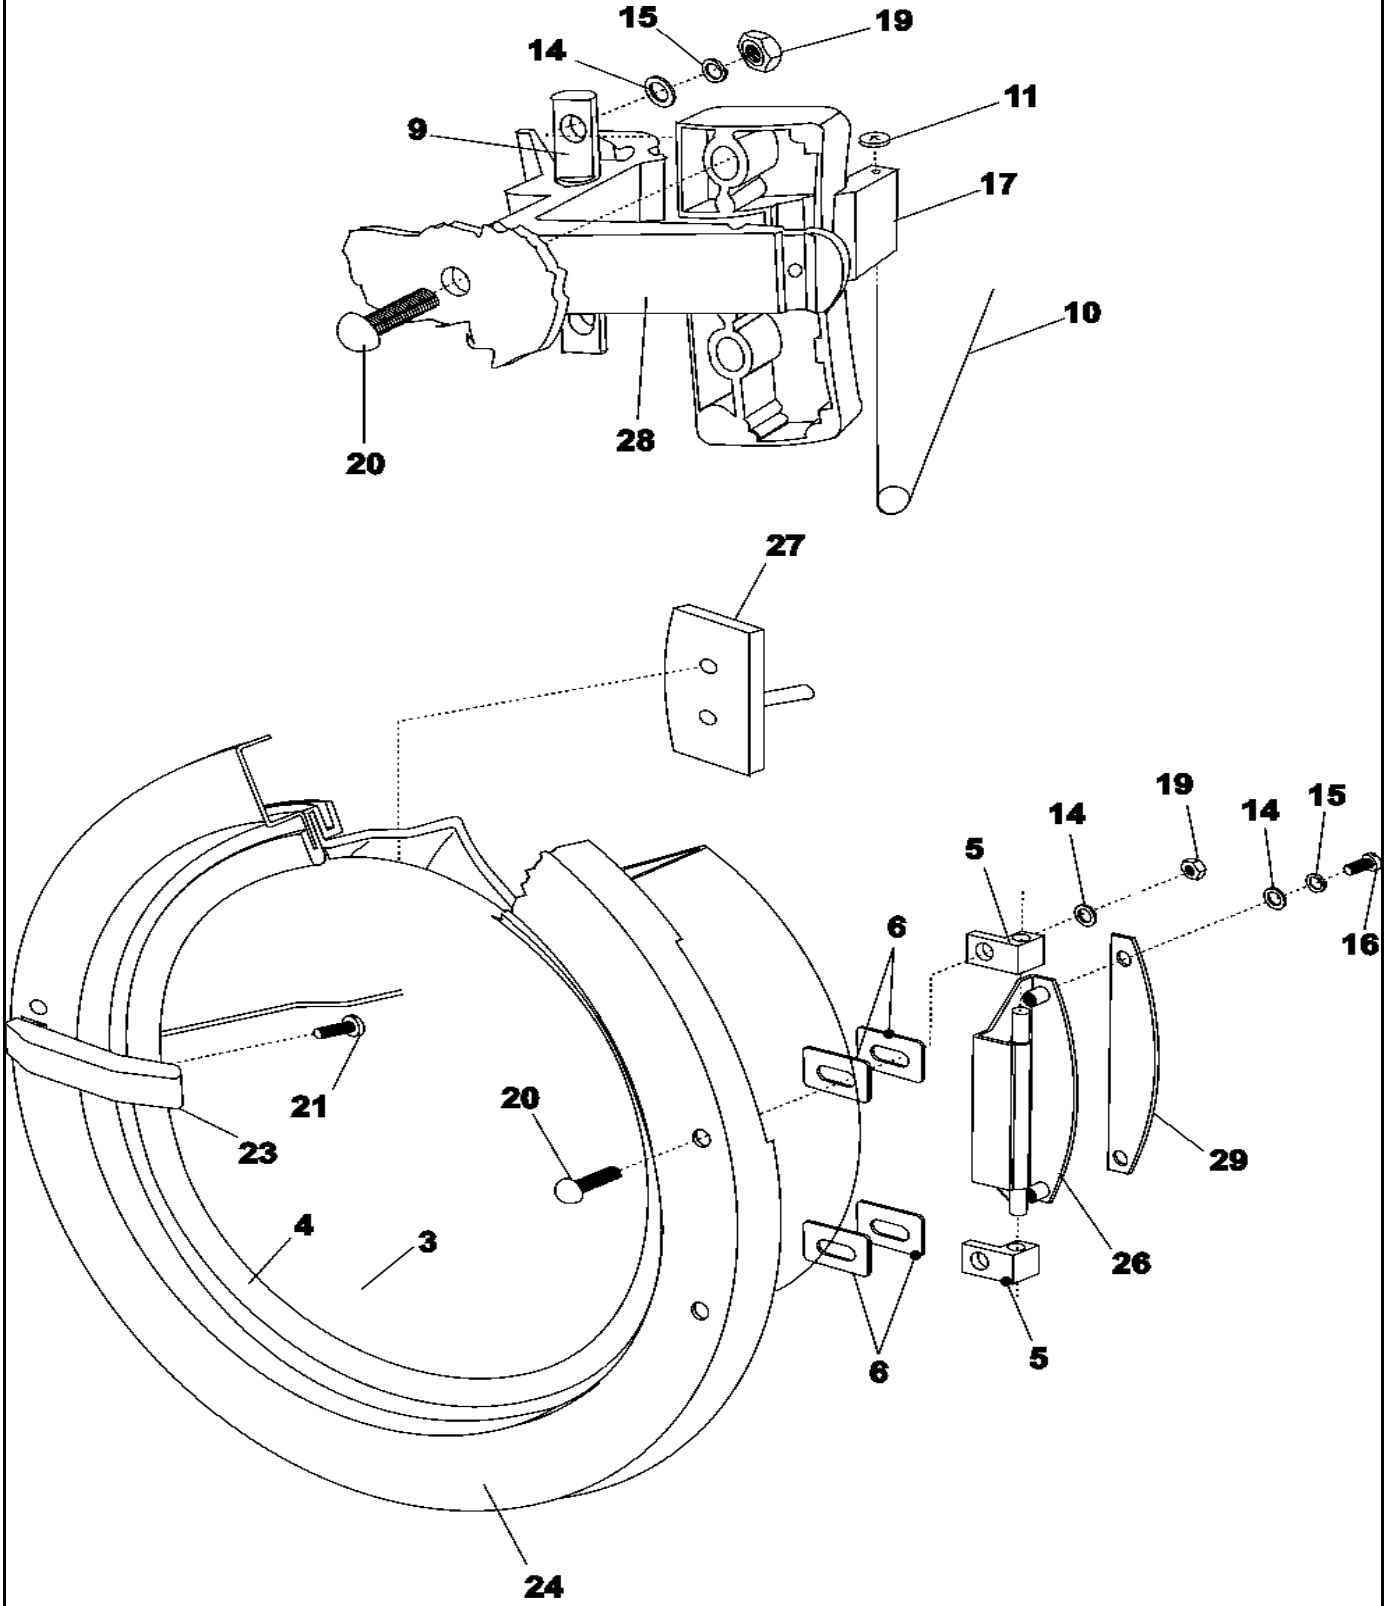

Section: SOAP HOPPER AND TOP PANEL

Model: MFS25PNFTS

18-Feb-00
504 748

CW16-35

Section: DOOR

Model: MFS25PNFTS

27-Jan-06
504 750A

CW10-86

Section: ELECTRICAL COMPONENTS

Model: MFS25PNFTS

27-Apr-05
516 534

Section: TUB AND DRUM

Model: MFS25PNFTS

24-May-00
504 752

CW17-61

Section: MOTOR DRIVE

Model: MFS25PNFTS

29-May-02
504 753A

Section: TRUNNION

Model: MFS25PNFTS

18-Feb-00
505 639

CW24-14