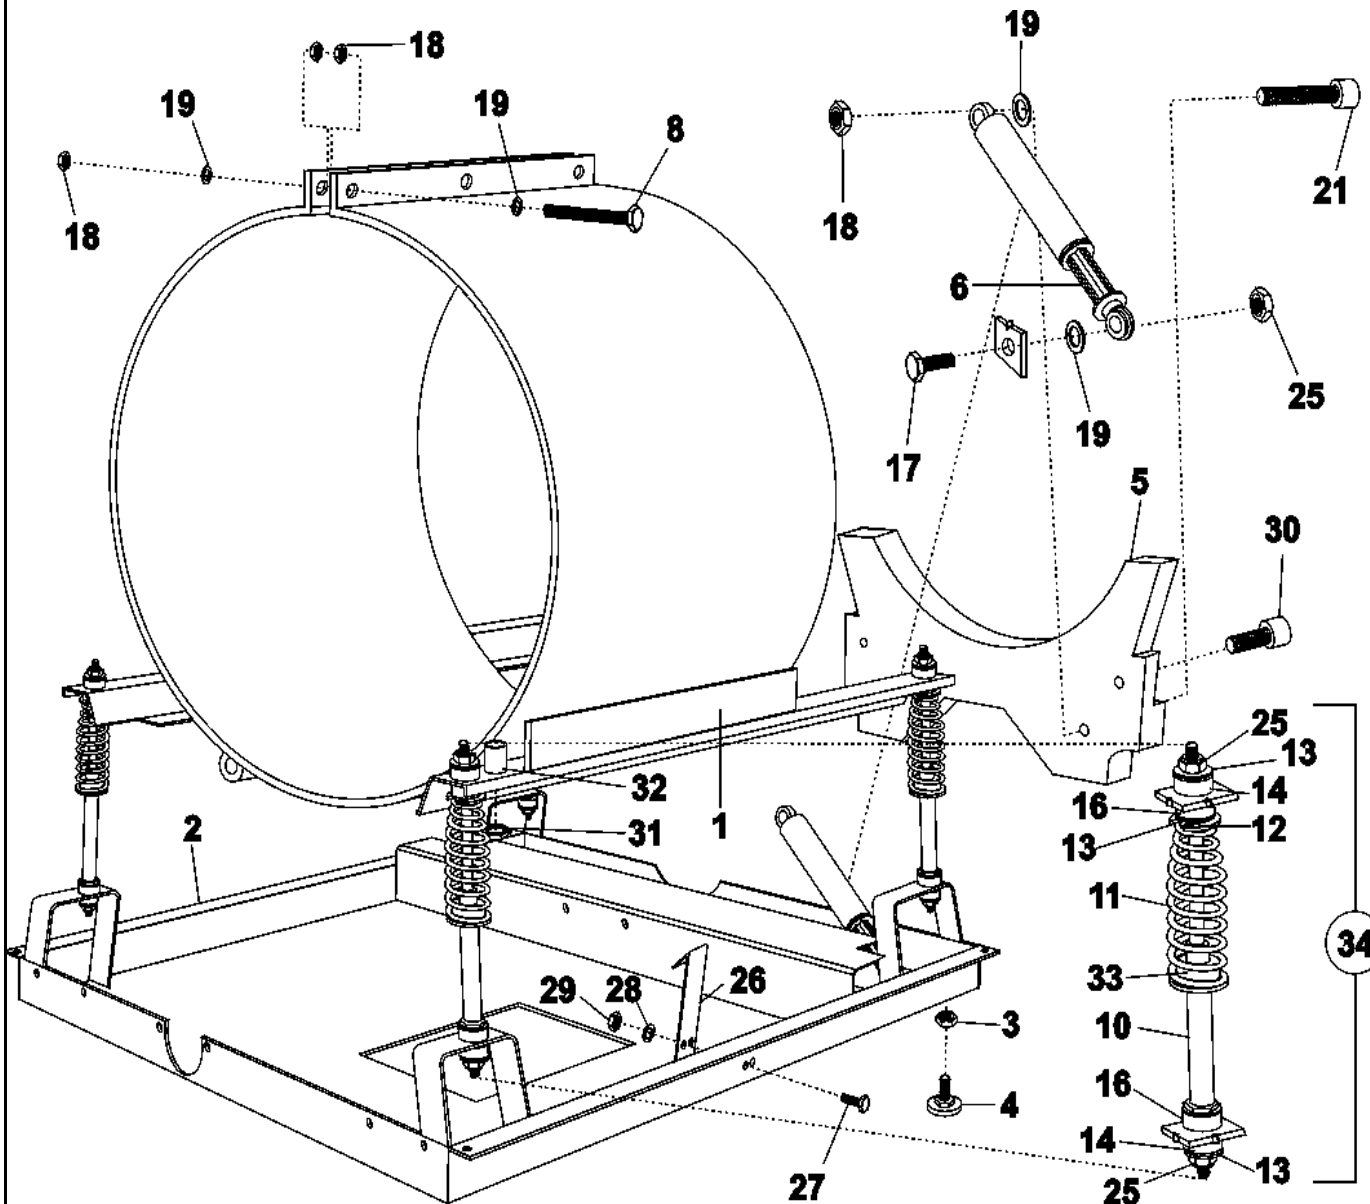

Section: FRAME

Model: MFS25PNFTS

01-Jul-03
504 743A

CW19-53