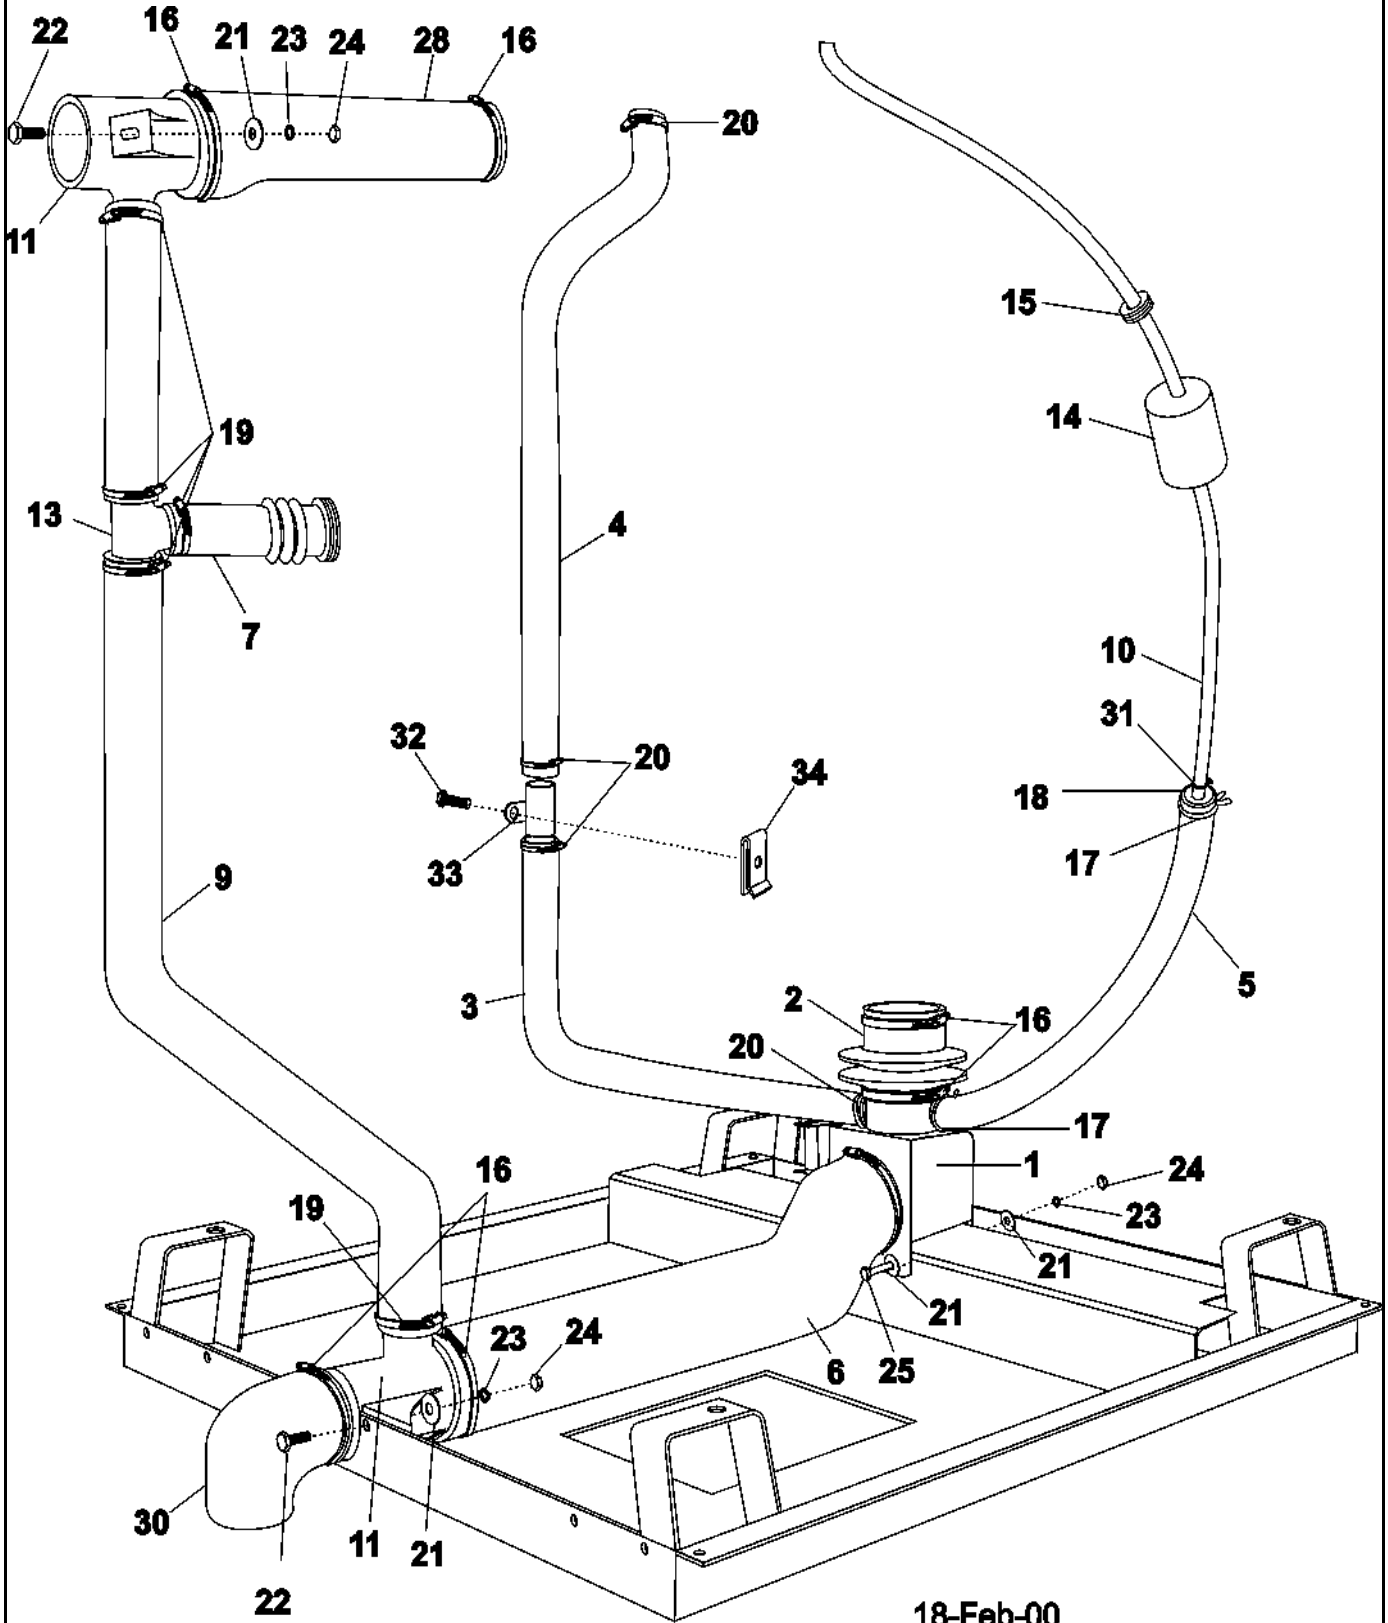

Section: DRAIN SYSTEM

Model: MFS25PNFTS

18-Feb-00
504 749

CW21-193