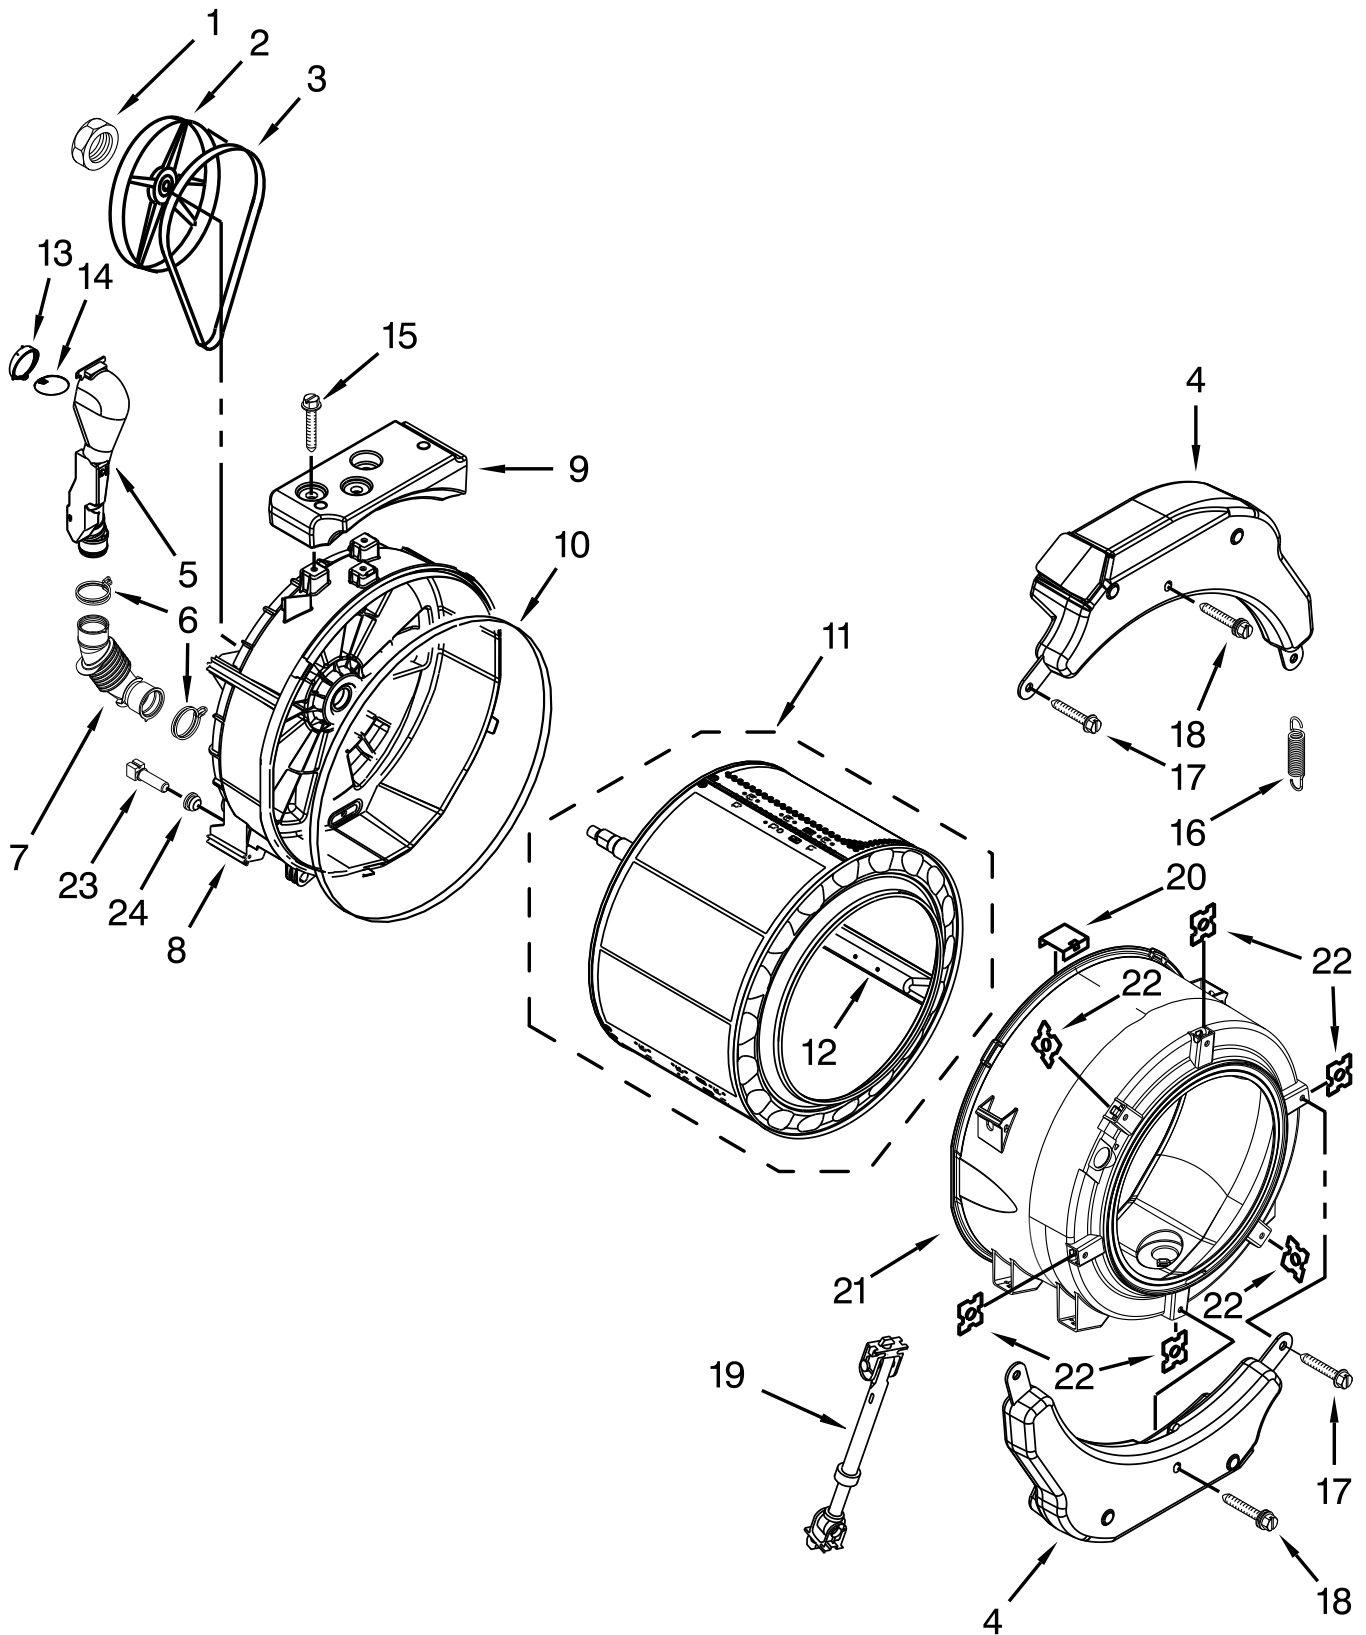

COMMERCIAL AUTOMATIC WASHER

MODELS:

MHN33PNCGW0 (White)

TOP AND CABINET PARTS

DOOR PARTS

CONTROL PANEL PARTS

DISPENSER PARTS

TUB AND BASKET PARTS

PUMP AND MOTOR PARTS