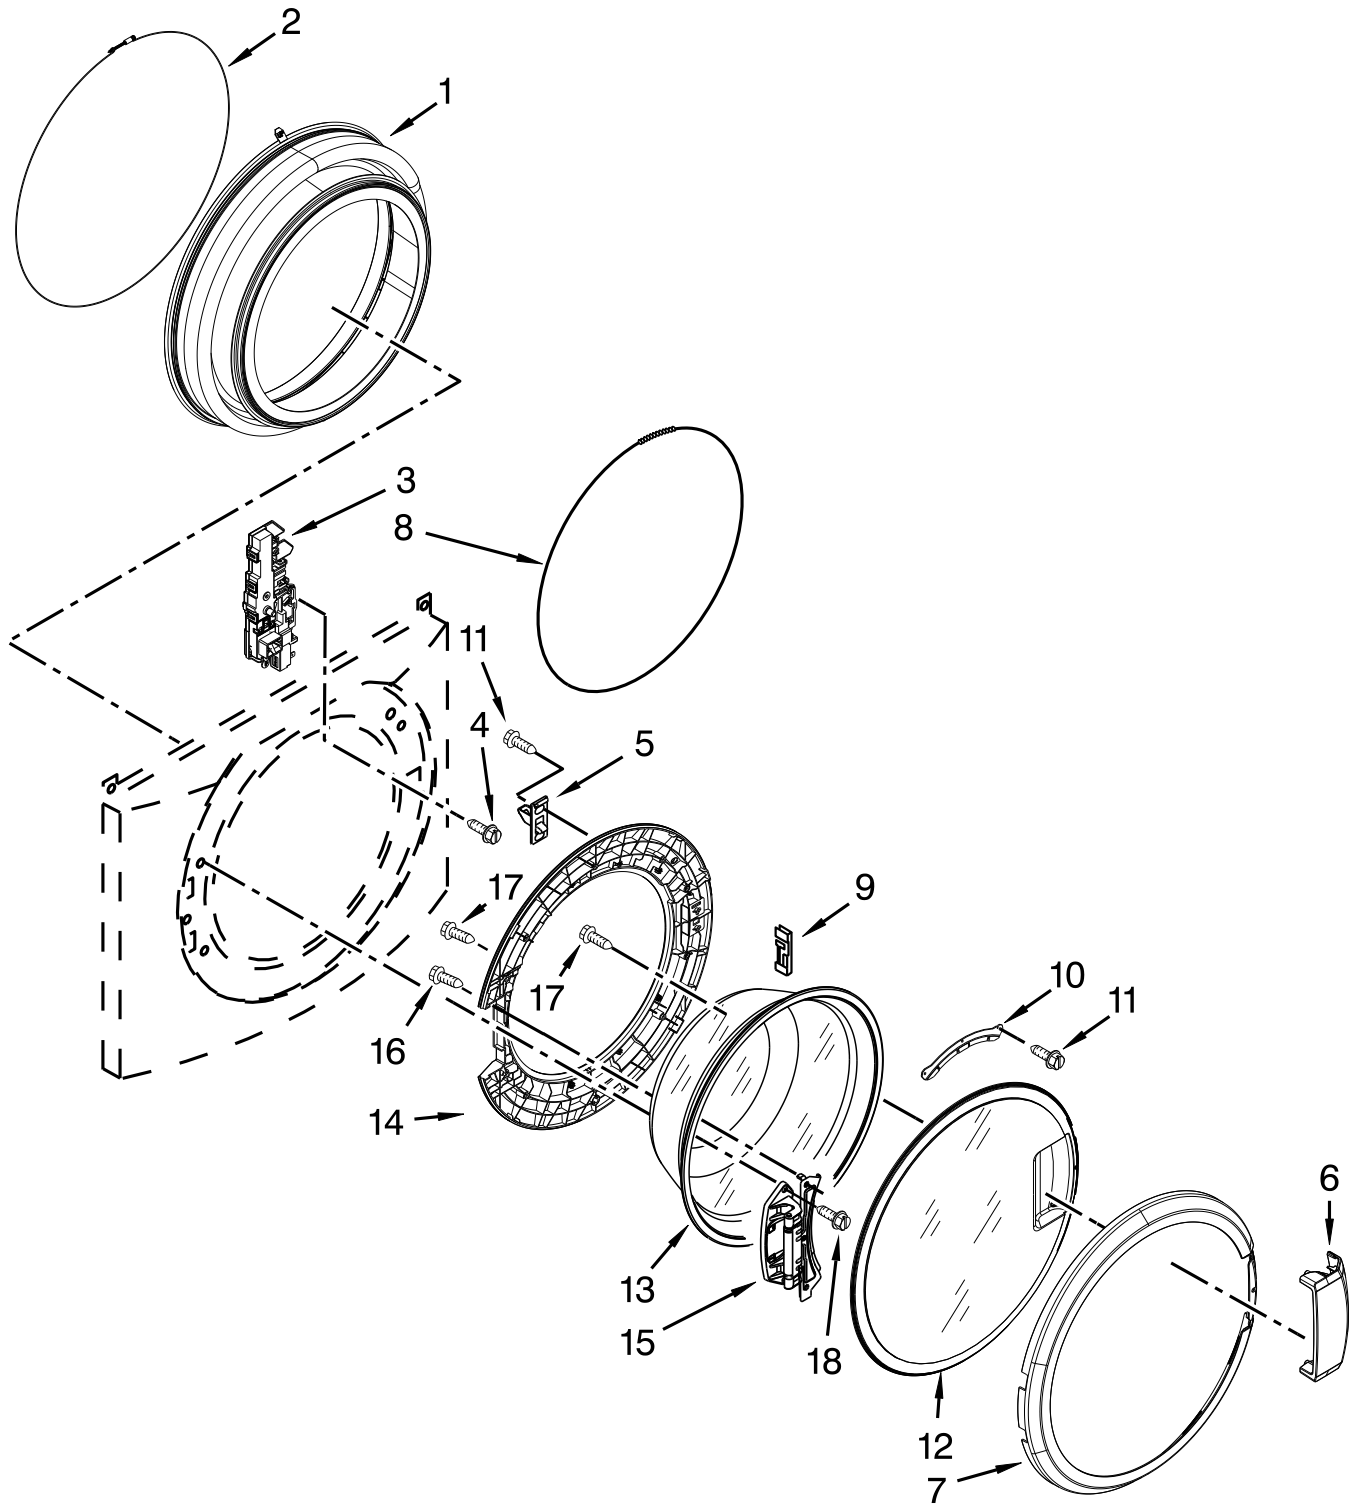

COMMERCIAL AUTOMATIC WASHER

MODELS:

MHN33PNCGW0 (White)

TOP AND CABINET PARTS

DOOR PARTS

CONTROL PANEL PARTS

DISPENSER PARTS

TUB AND BASKET PARTS

PUMP AND MOTOR PARTS