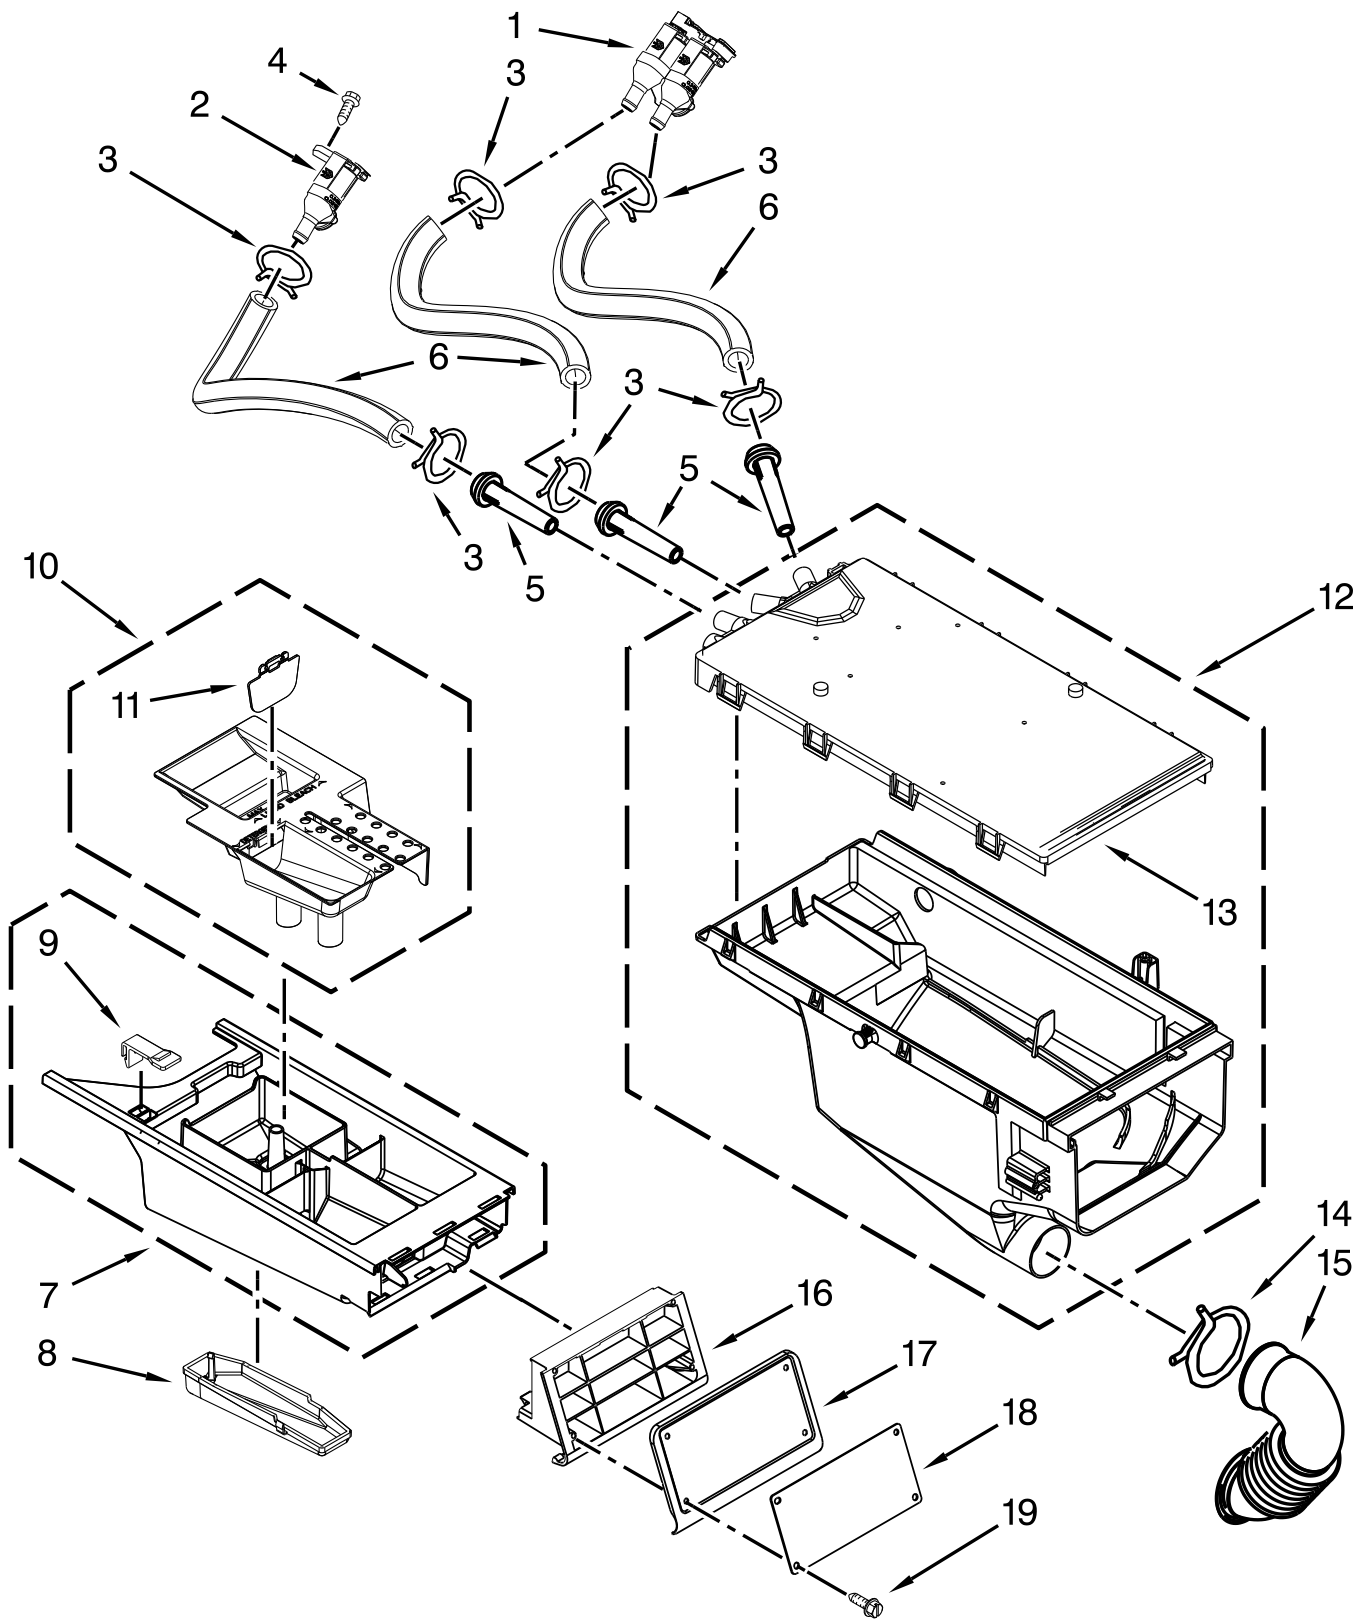

COMMERCIAL AUTOMATIC WASHER

MODELS:

MHN33PNCGW0 (White)

TOP AND CABINET PARTS

DOOR PARTS

CONTROL PANEL PARTS

DISPENSER PARTS

TUB AND BASKET PARTS

PUMP AND MOTOR PARTS