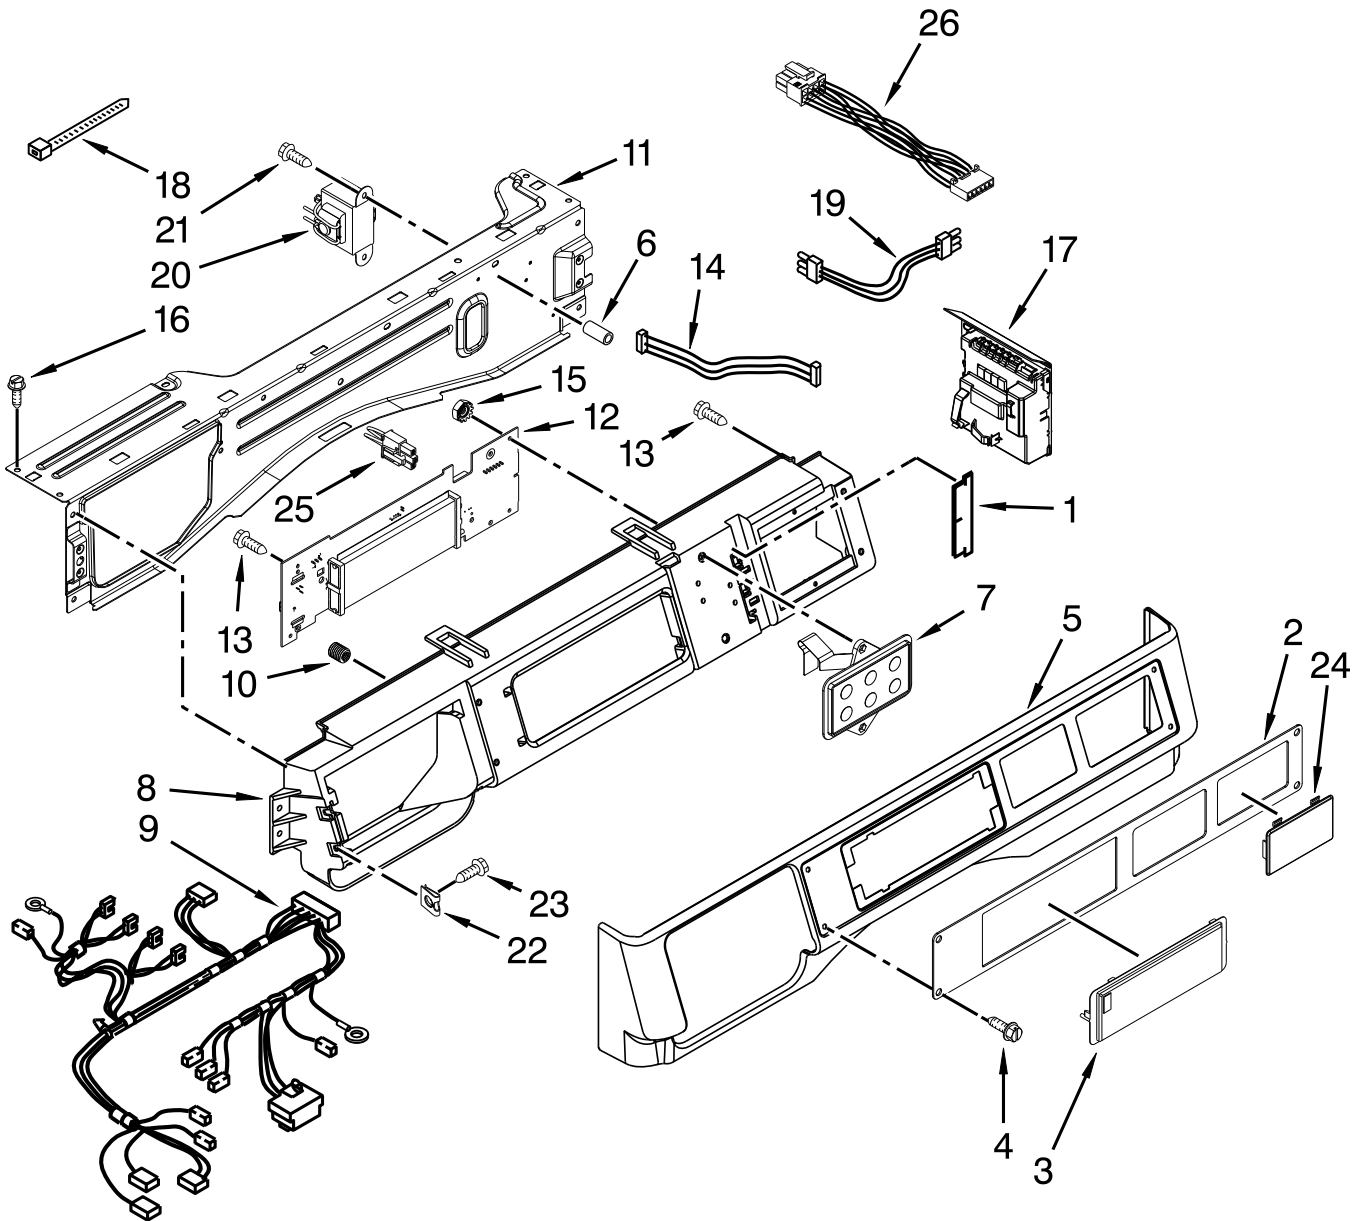

COMMERCIAL AUTOMATIC WASHER

MODELS:

MHN33PNCGW0 (White)

TOP AND CABINET PARTS

DOOR PARTS

CONTROL PANEL PARTS

DISPENSER PARTS

TUB AND BASKET PARTS

PUMP AND MOTOR PARTS