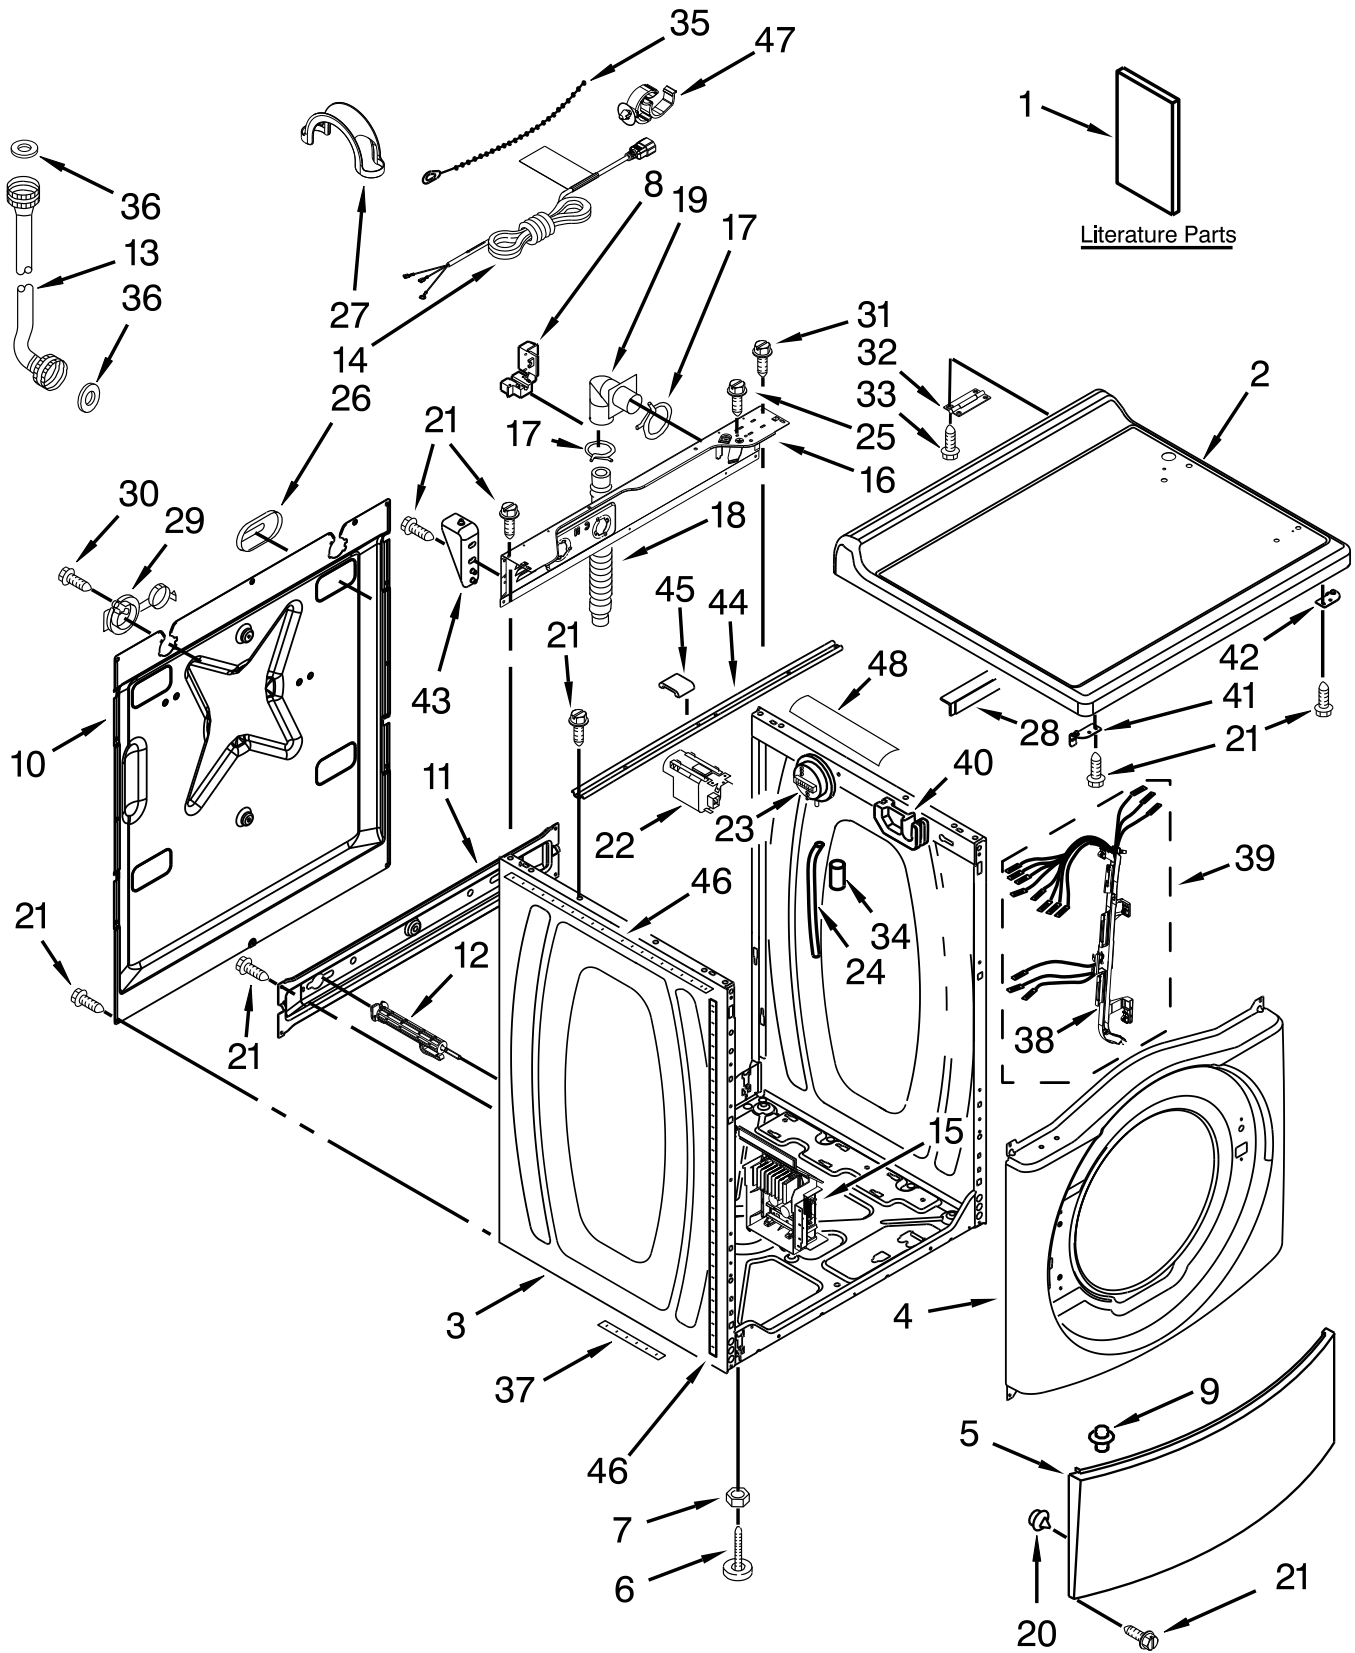

COMMERCIAL AUTOMATIC WASHER

MODELS:

MHN33PNCGW0 (White)

TOP AND CABINET PARTS

DOOR PARTS

CONTROL PANEL PARTS

DISPENSER PARTS

TUB AND BASKET PARTS

PUMP AND MOTOR PARTS