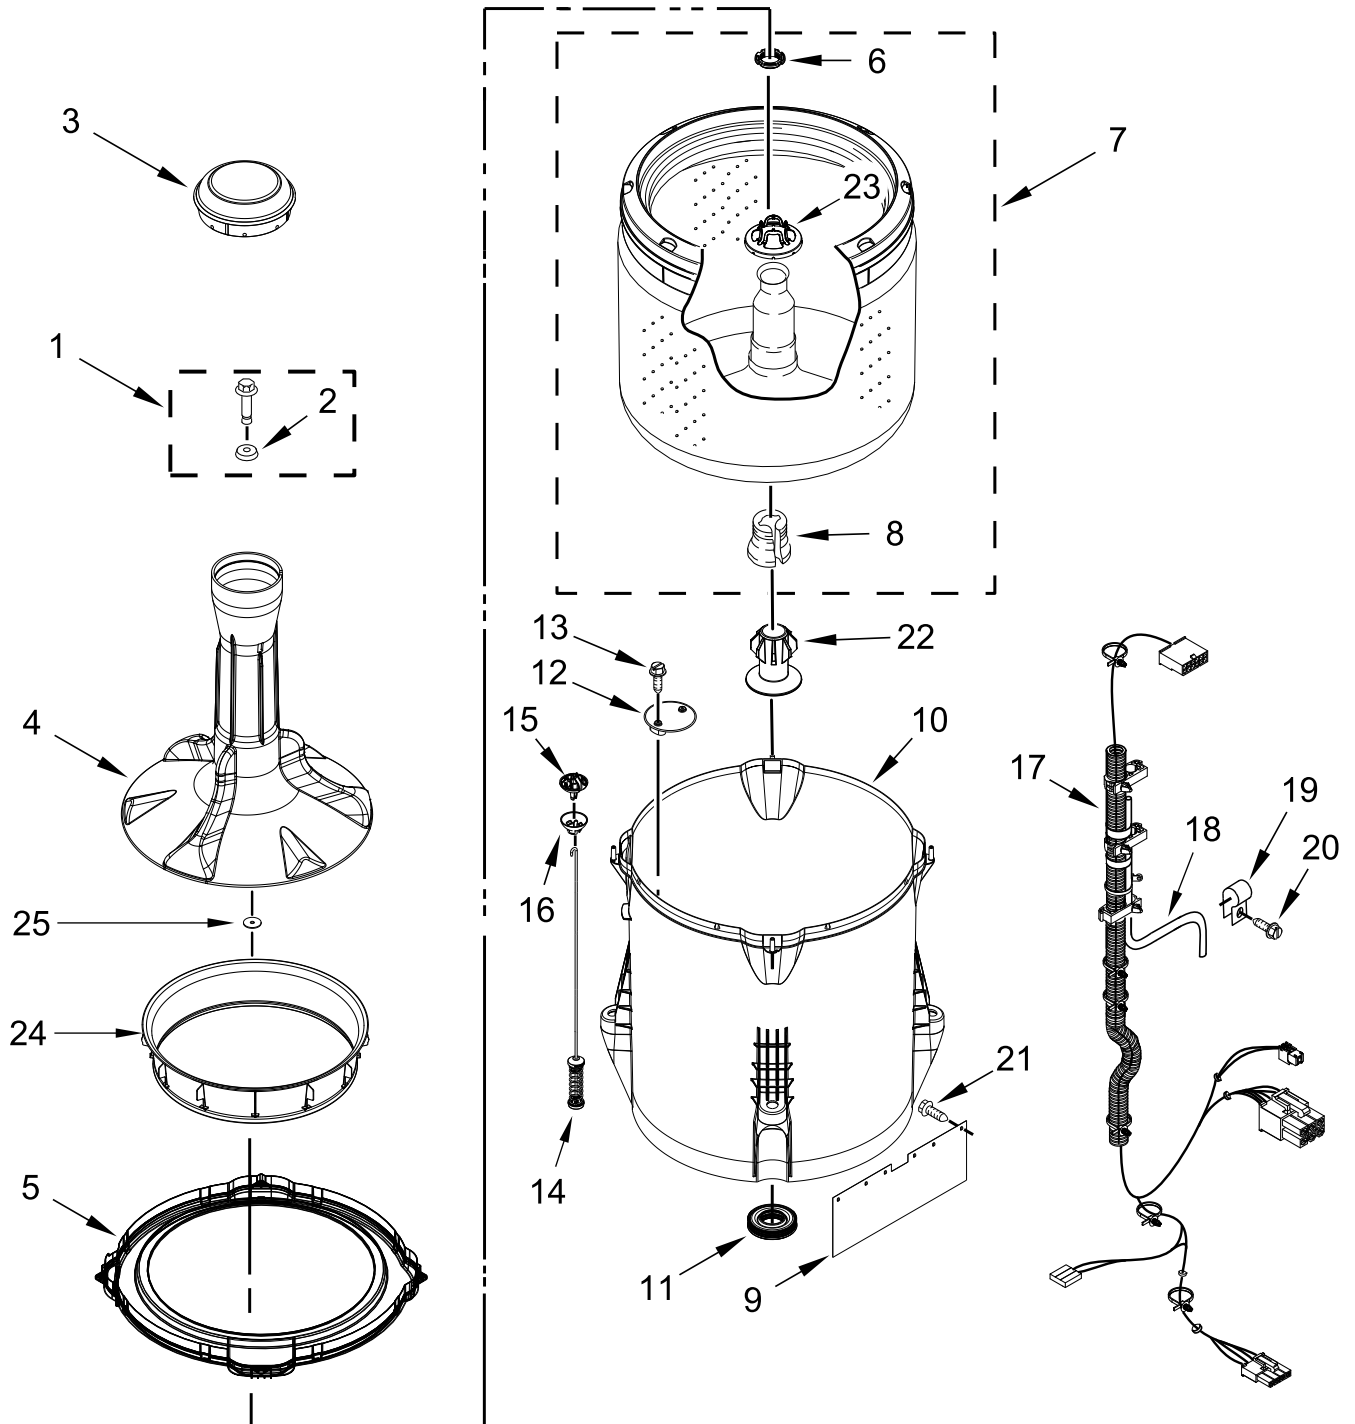

COMMERCIAL AUTOMATIC WASHER

MODELS:

MVW18MNBGW0 (White)

TOP AND CABINET PARTS

CONTROLS AND WATER INLET PARTS

BASKET AND TUB PARTS

GEARCASE, MOTOR AND PUMP PARTS