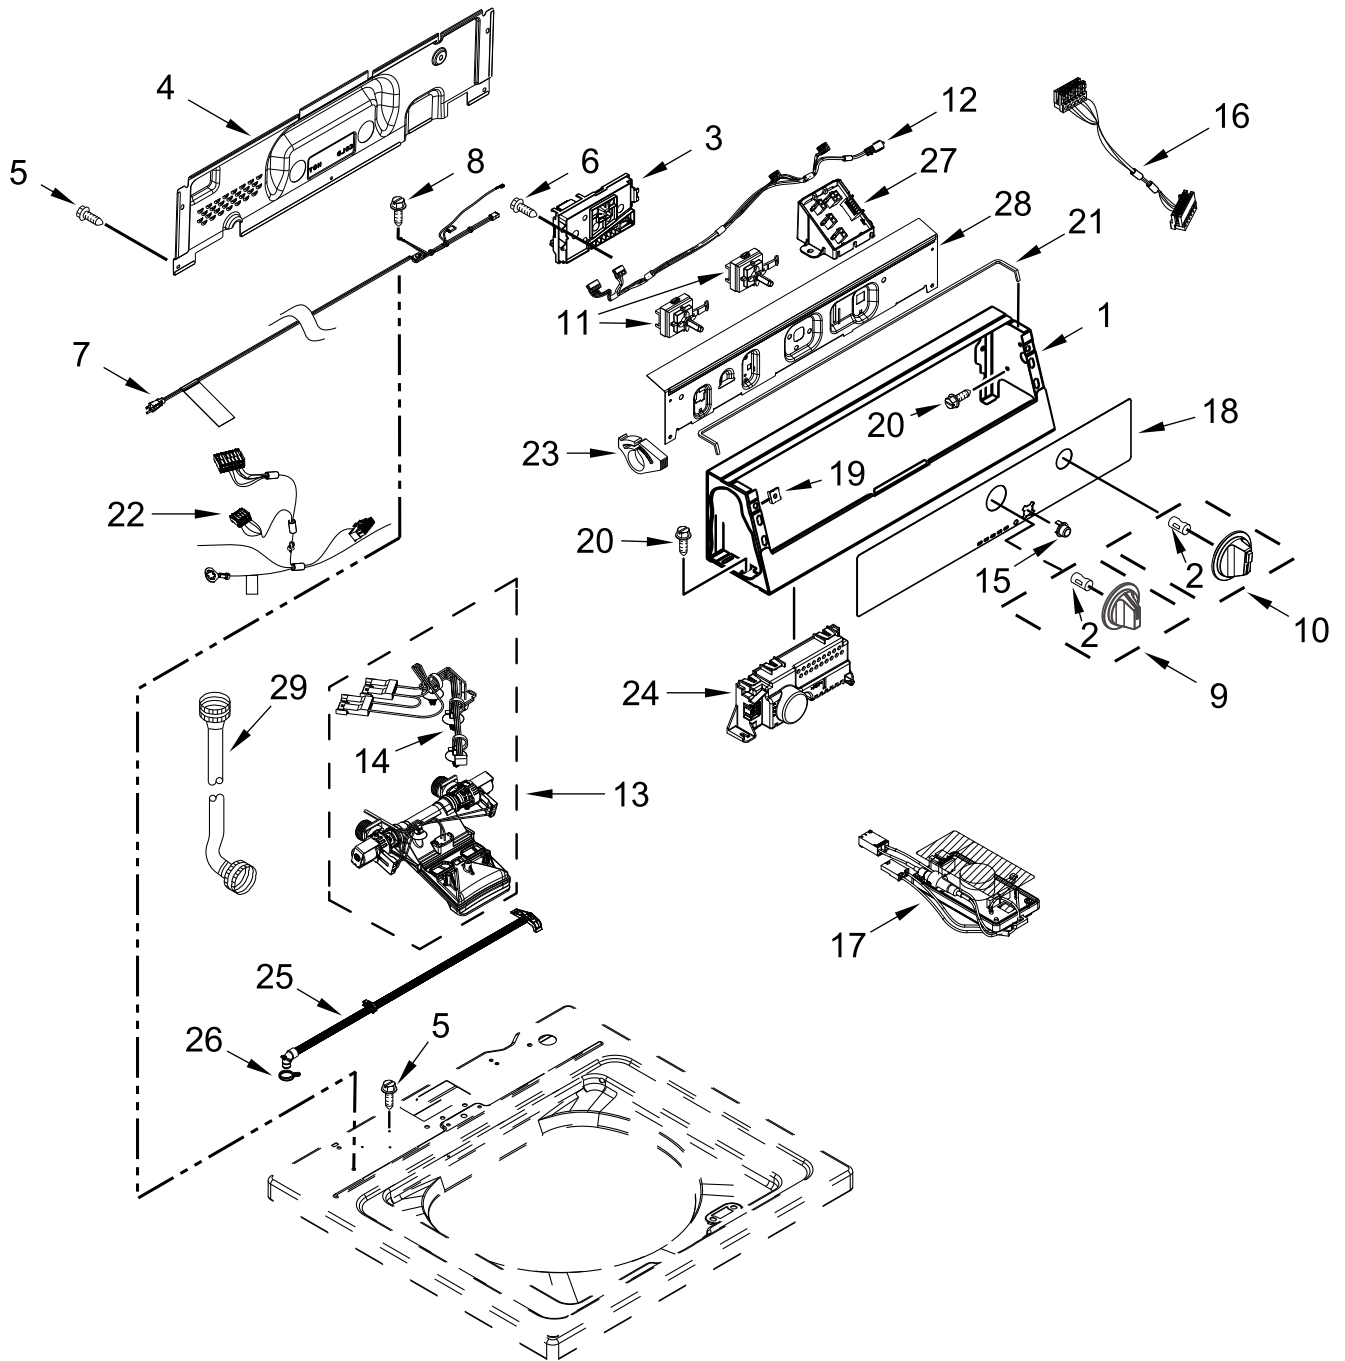

COMMERCIAL AUTOMATIC WASHER

MODELS:

MVW18MNBGW0 (White)

TOP AND CABINET PARTS

CONTROLS AND WATER INLET PARTS

BASKET AND TUB PARTS

GEARCASE, MOTOR AND PUMP PARTS