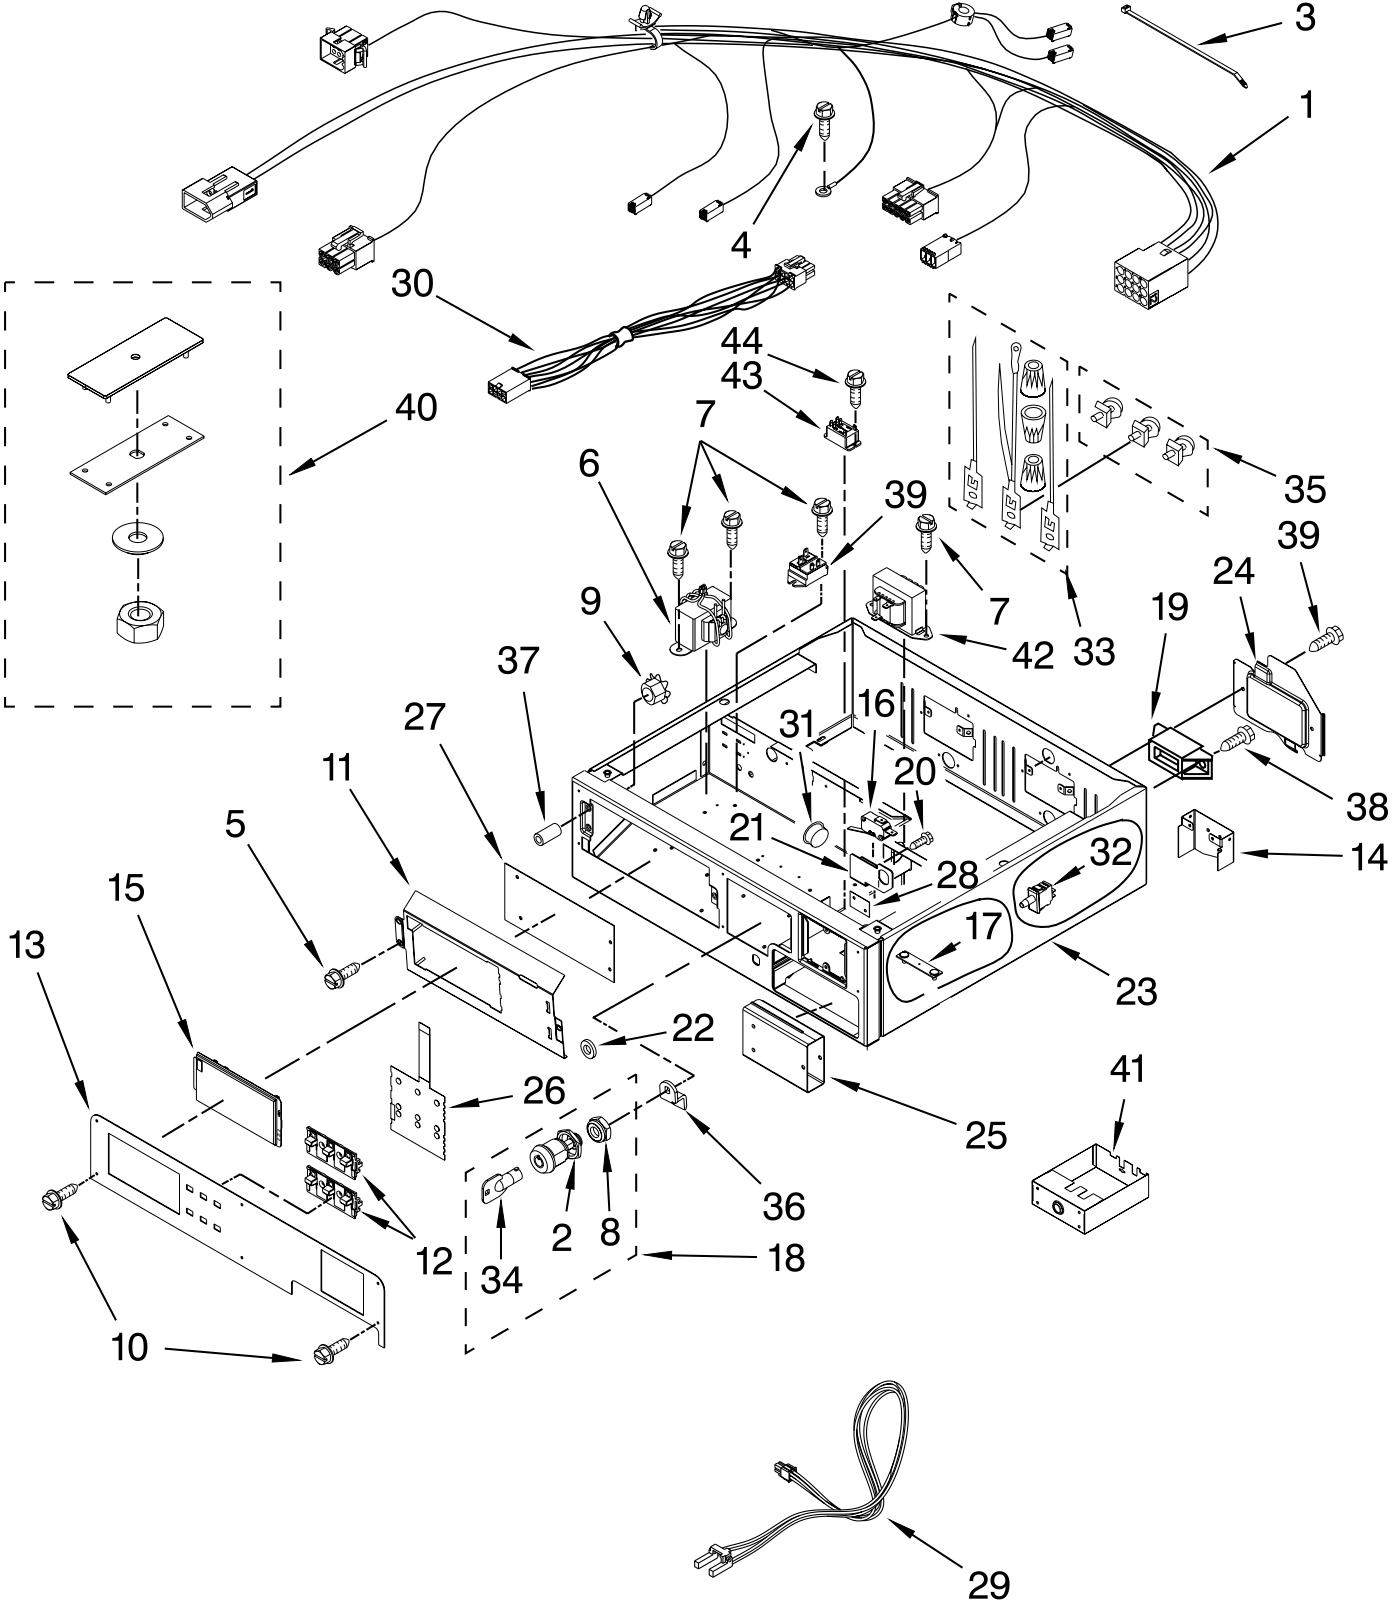

PARTS LIST

for

MAYTAG®

**COMMERCIAL
ELECTRIC DRYER**

**MODEL
MLE24PDAGW1**

LOWER CABINET AND FRONT PANEL PARTS

For Model: MLE24PDAGW1
(White)

1 → 
Literature Parts

FOR ORDERING INFORMATION REFER TO PARTS PRICE LIST

CONTROL PANEL AND SEPARATOR PARTS

For Model: MLE24PDAGW1
(White)

FOR ORDERING INFORMATION REFER TO PARTS PRICE LIST

UPPER CABINET AND FRONT PANEL PARTS

For Model: MLE24PDAGW1
(White)

FOR ORDERING INFORMATION REFER TO PARTS PRICE LIST

UPPER AND LOWER BULKHEAD PARTS

For Model: MLE24PDAGW1

(White)

FOR ORDERING INFORMATION REFER TO PARTS PRICE LIST

DOOR PARTS

For Model: MLE24PDAGW1
(White)

FOR ORDERING INFORMATION REFER TO PARTS PRICE LIST