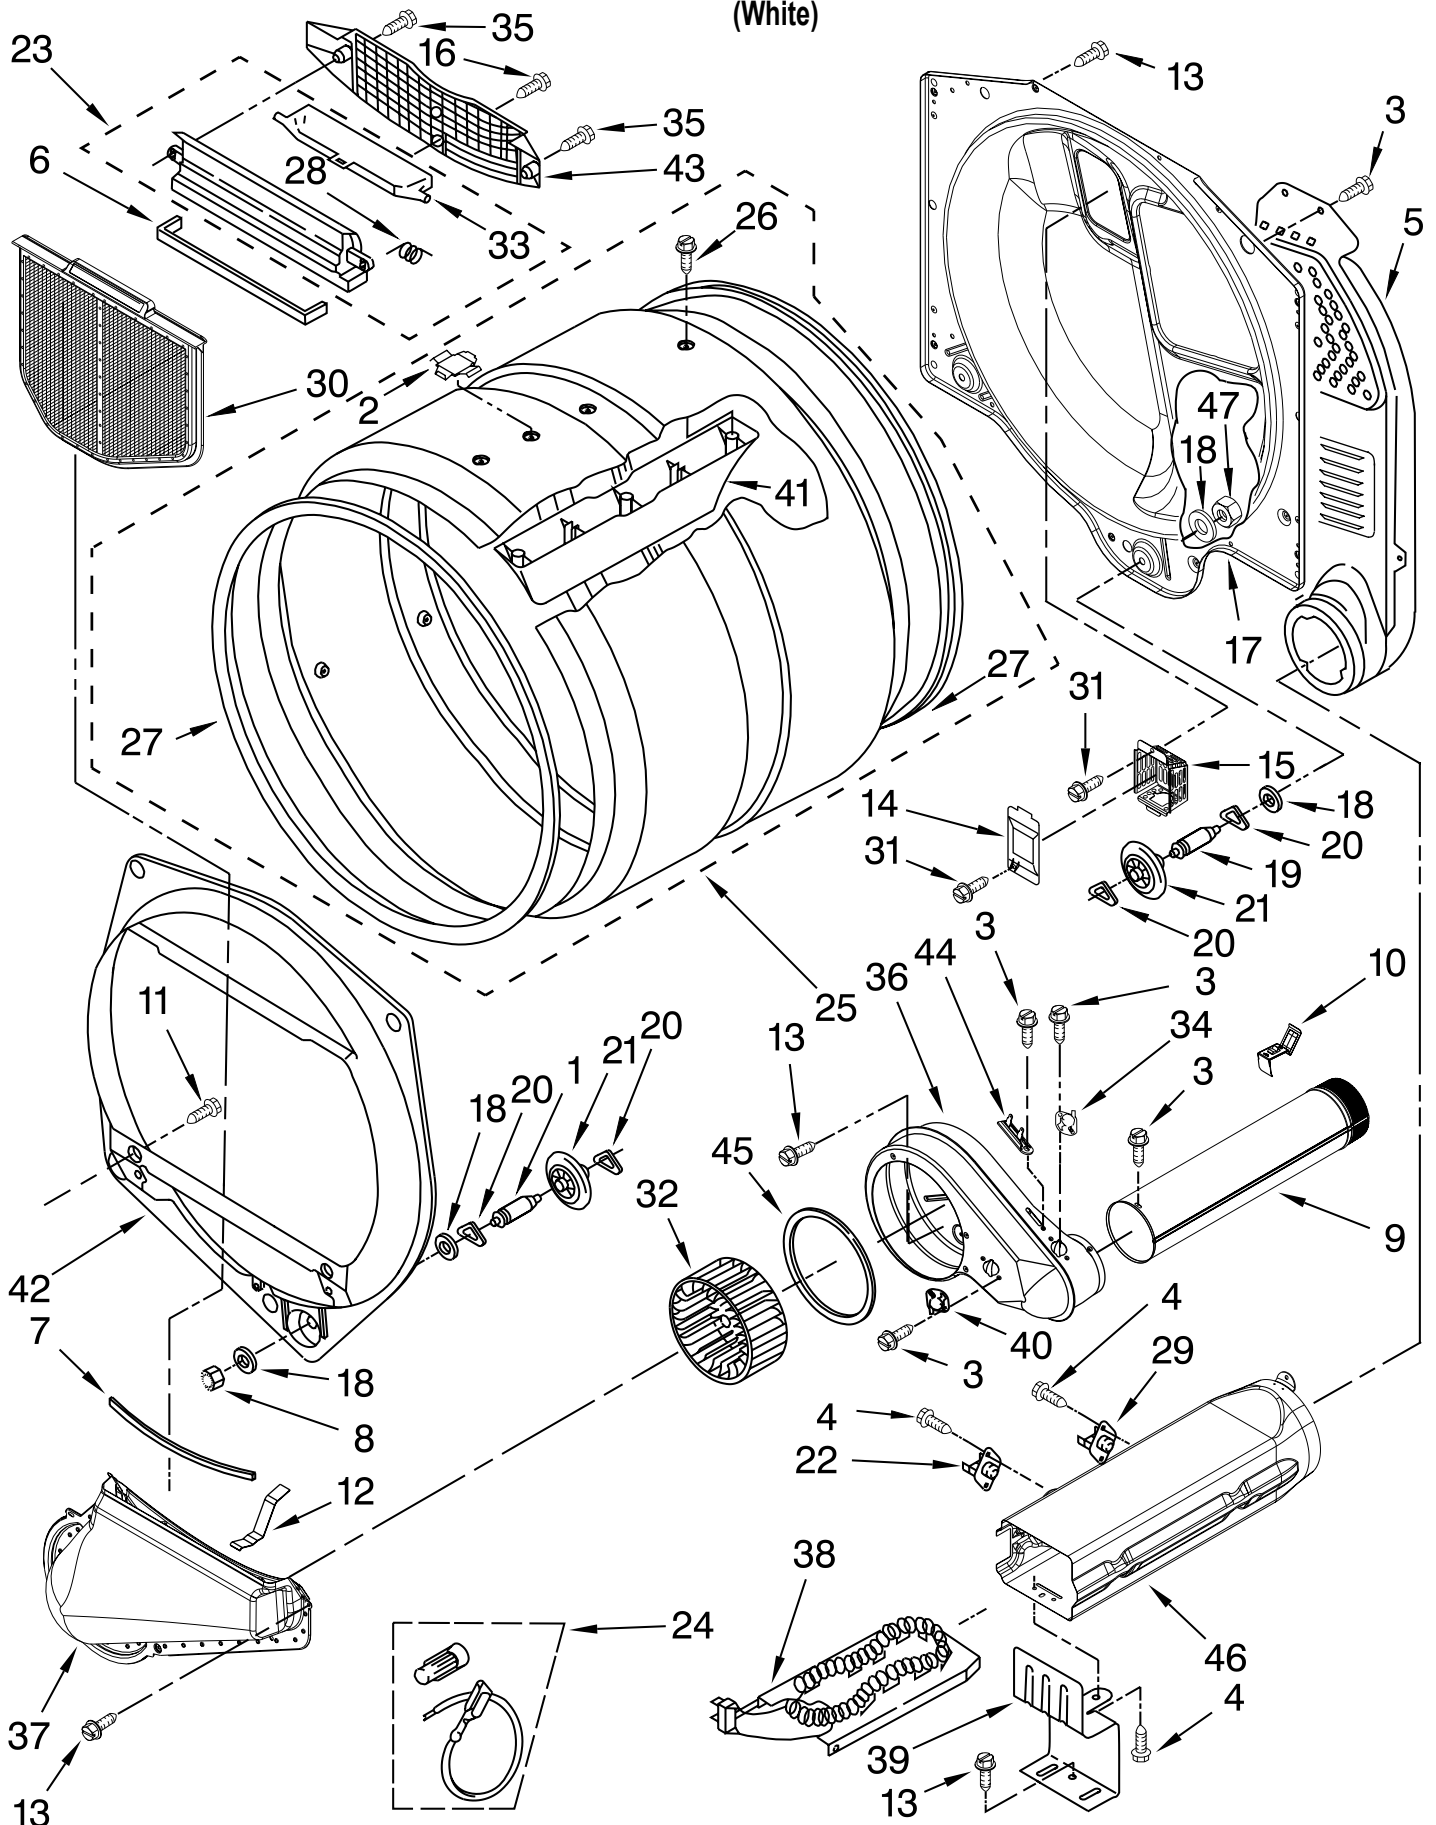

PARTS LIST

for

MAYTAG®

**COMMERCIAL
ELECTRIC DRYER**

**MODEL
MLE24PDAGW1**

LOWER CABINET AND FRONT PANEL PARTS

For Model: MLE24PDAGW1
(White)

1 → 
Literature Parts

FOR ORDERING INFORMATION REFER TO PARTS PRICE LIST

CONTROL PANEL AND SEPARATOR PARTS

For Model: MLE24PDAGW1
(White)

FOR ORDERING INFORMATION REFER TO PARTS PRICE LIST

UPPER CABINET AND FRONT PANEL PARTS

For Model: MLE24PDAGW1
(White)

FOR ORDERING INFORMATION REFER TO PARTS PRICE LIST

UPPER AND LOWER BULKHEAD PARTS

For Model: MLE24PDAGW1

(White)

FOR ORDERING INFORMATION REFER TO PARTS PRICE LIST

DOOR PARTS

For Model: MLE24PDAGW1
(White)

FOR ORDERING INFORMATION REFER TO PARTS PRICE LIST