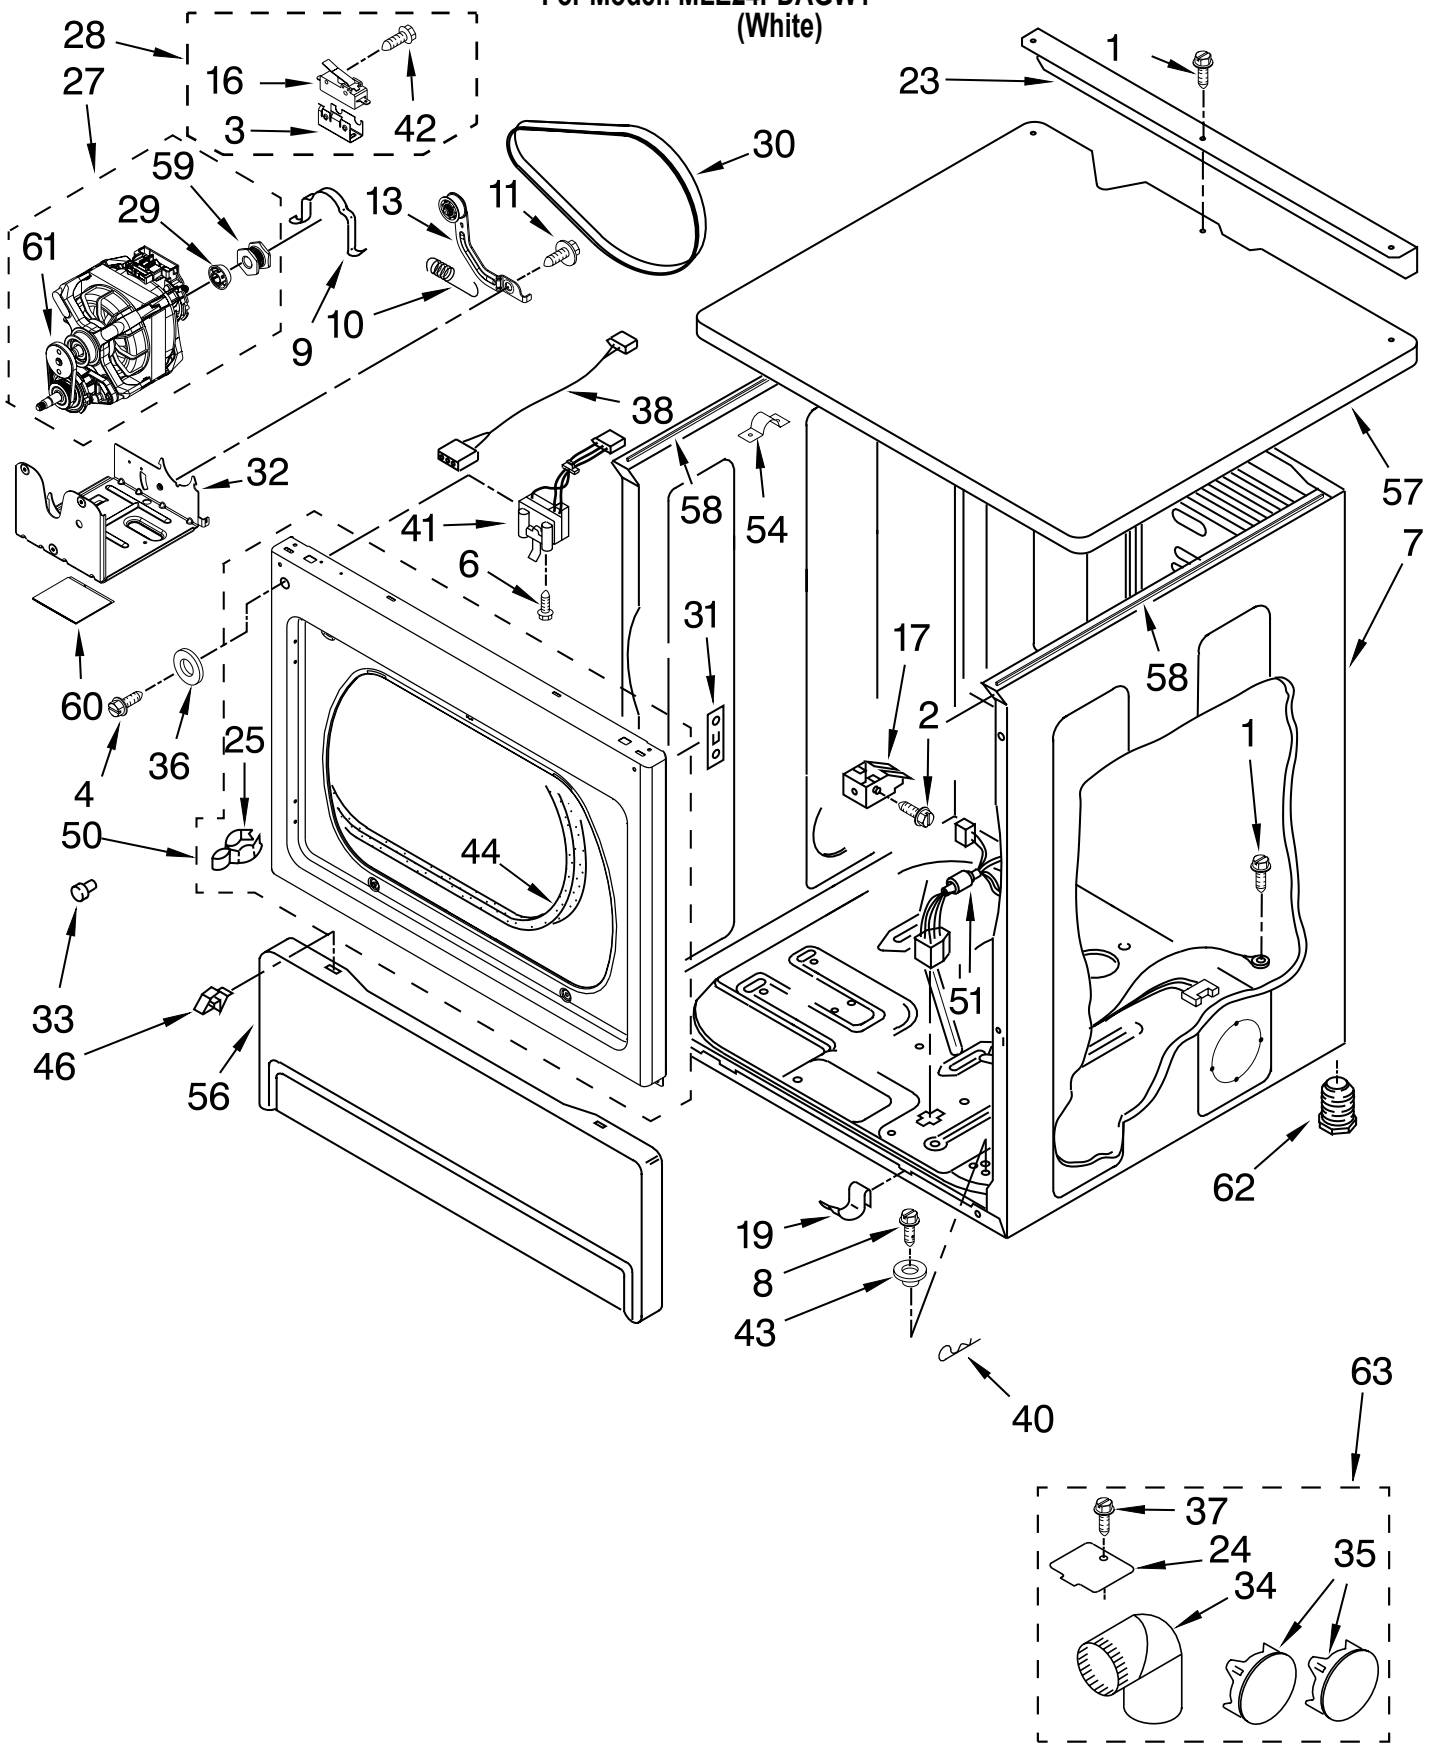

PARTS LIST

for

MAYTAG®

**COMMERCIAL
ELECTRIC DRYER**

**MODEL
MLE24PDAGW1**

LOWER CABINET AND FRONT PANEL PARTS

For Model: MLE24PDAGW1
(White)

1 → 
Literature Parts

FOR ORDERING INFORMATION REFER TO PARTS PRICE LIST

CONTROL PANEL AND SEPARATOR PARTS

For Model: MLE24PDAGW1
(White)

FOR ORDERING INFORMATION REFER TO PARTS PRICE LIST

UPPER CABINET AND FRONT PANEL PARTS

For Model: MLE24PDAGW1
(White)

FOR ORDERING INFORMATION REFER TO PARTS PRICE LIST

UPPER AND LOWER BULKHEAD PARTS

For Model: MLE24PDAGW1

(White)

FOR ORDERING INFORMATION REFER TO PARTS PRICE LIST

DOOR PARTS

For Model: MLE24PDAGW1
(White)

FOR ORDERING INFORMATION REFER TO PARTS PRICE LIST