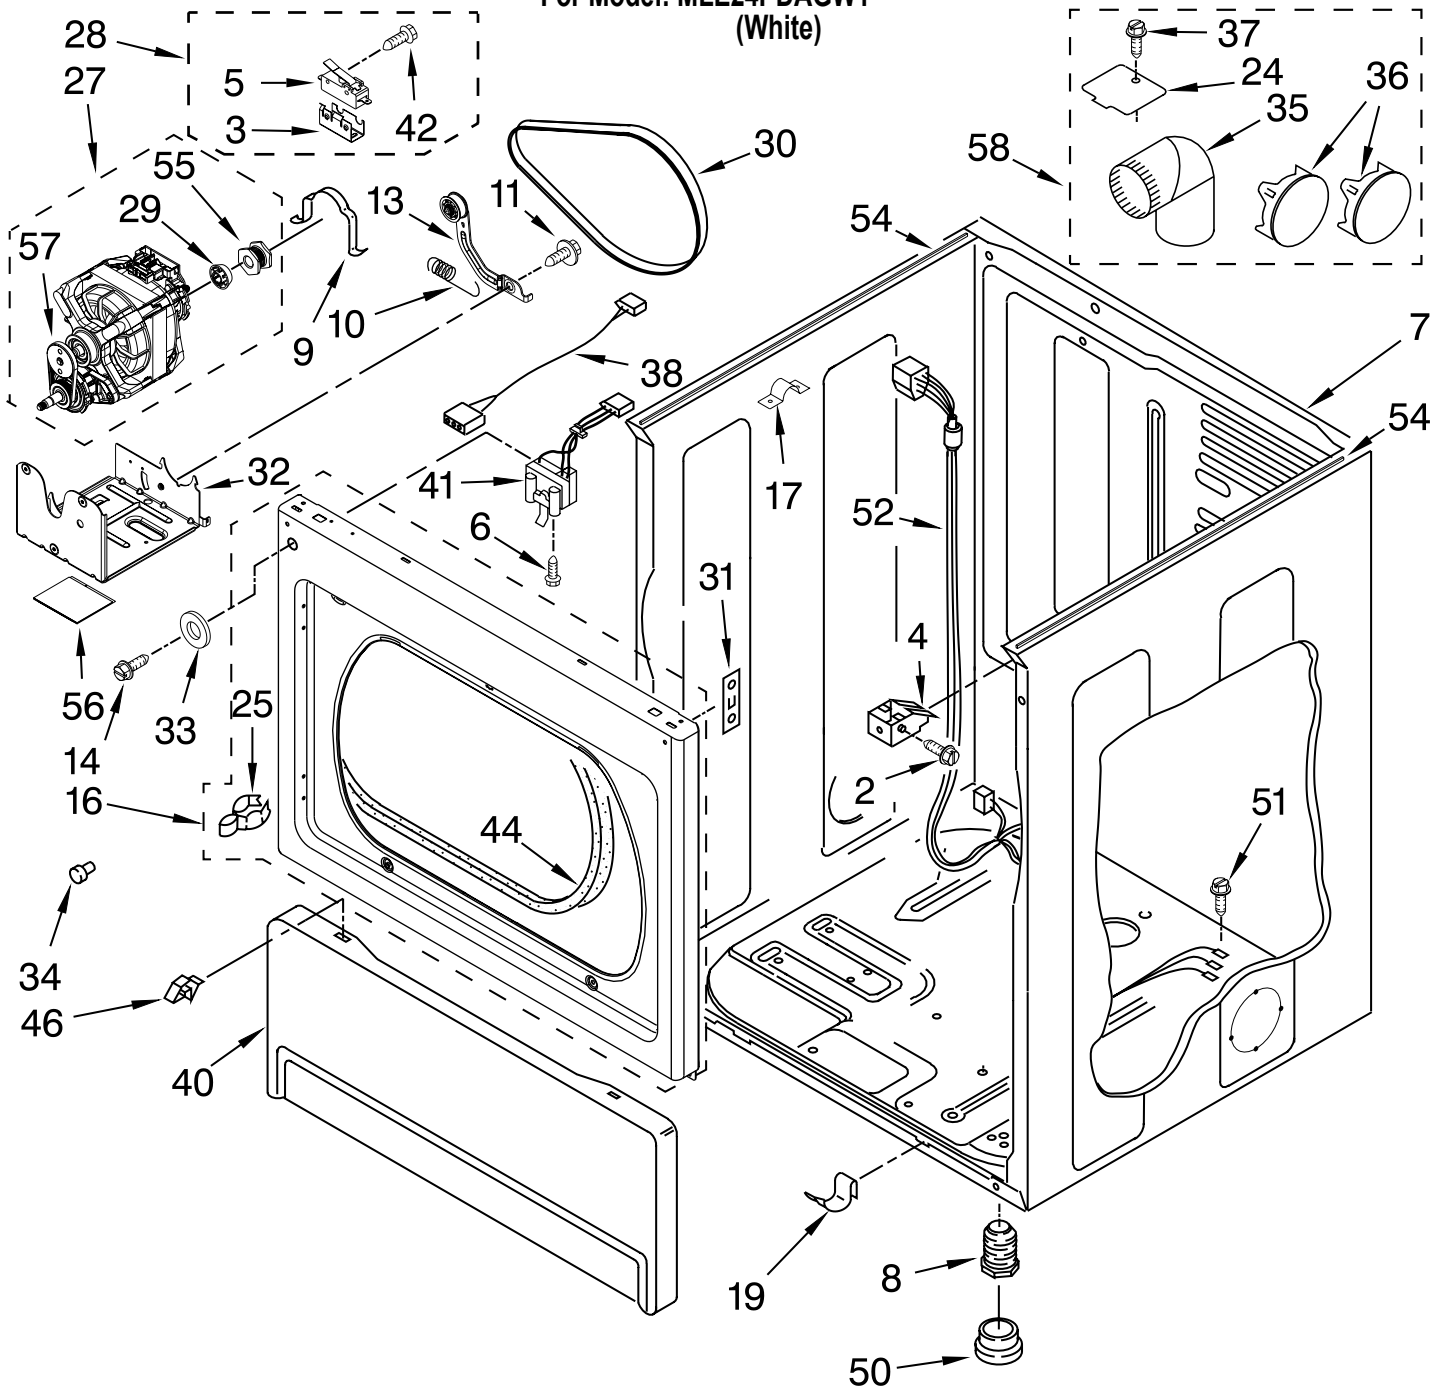

PARTS LIST

for

MAYTAG®

**COMMERCIAL
ELECTRIC DRYER**

**MODEL
MLE24PDAGW1**

LOWER CABINET AND FRONT PANEL PARTS

For Model: MLE24PDAGW1
(White)

1 → 
Literature Parts

FOR ORDERING INFORMATION REFER TO PARTS PRICE LIST

CONTROL PANEL AND SEPARATOR PARTS

For Model: MLE24PDAGW1
(White)

FOR ORDERING INFORMATION REFER TO PARTS PRICE LIST

UPPER CABINET AND FRONT PANEL PARTS

For Model: MLE24PDAGW1
(White)

FOR ORDERING INFORMATION REFER TO PARTS PRICE LIST

UPPER AND LOWER BULKHEAD PARTS

For Model: MLE24PDAGW1

(White)

FOR ORDERING INFORMATION REFER TO PARTS PRICE LIST

DOOR PARTS

For Model: MLE24PDAGW1
(White)

FOR ORDERING INFORMATION REFER TO PARTS PRICE LIST