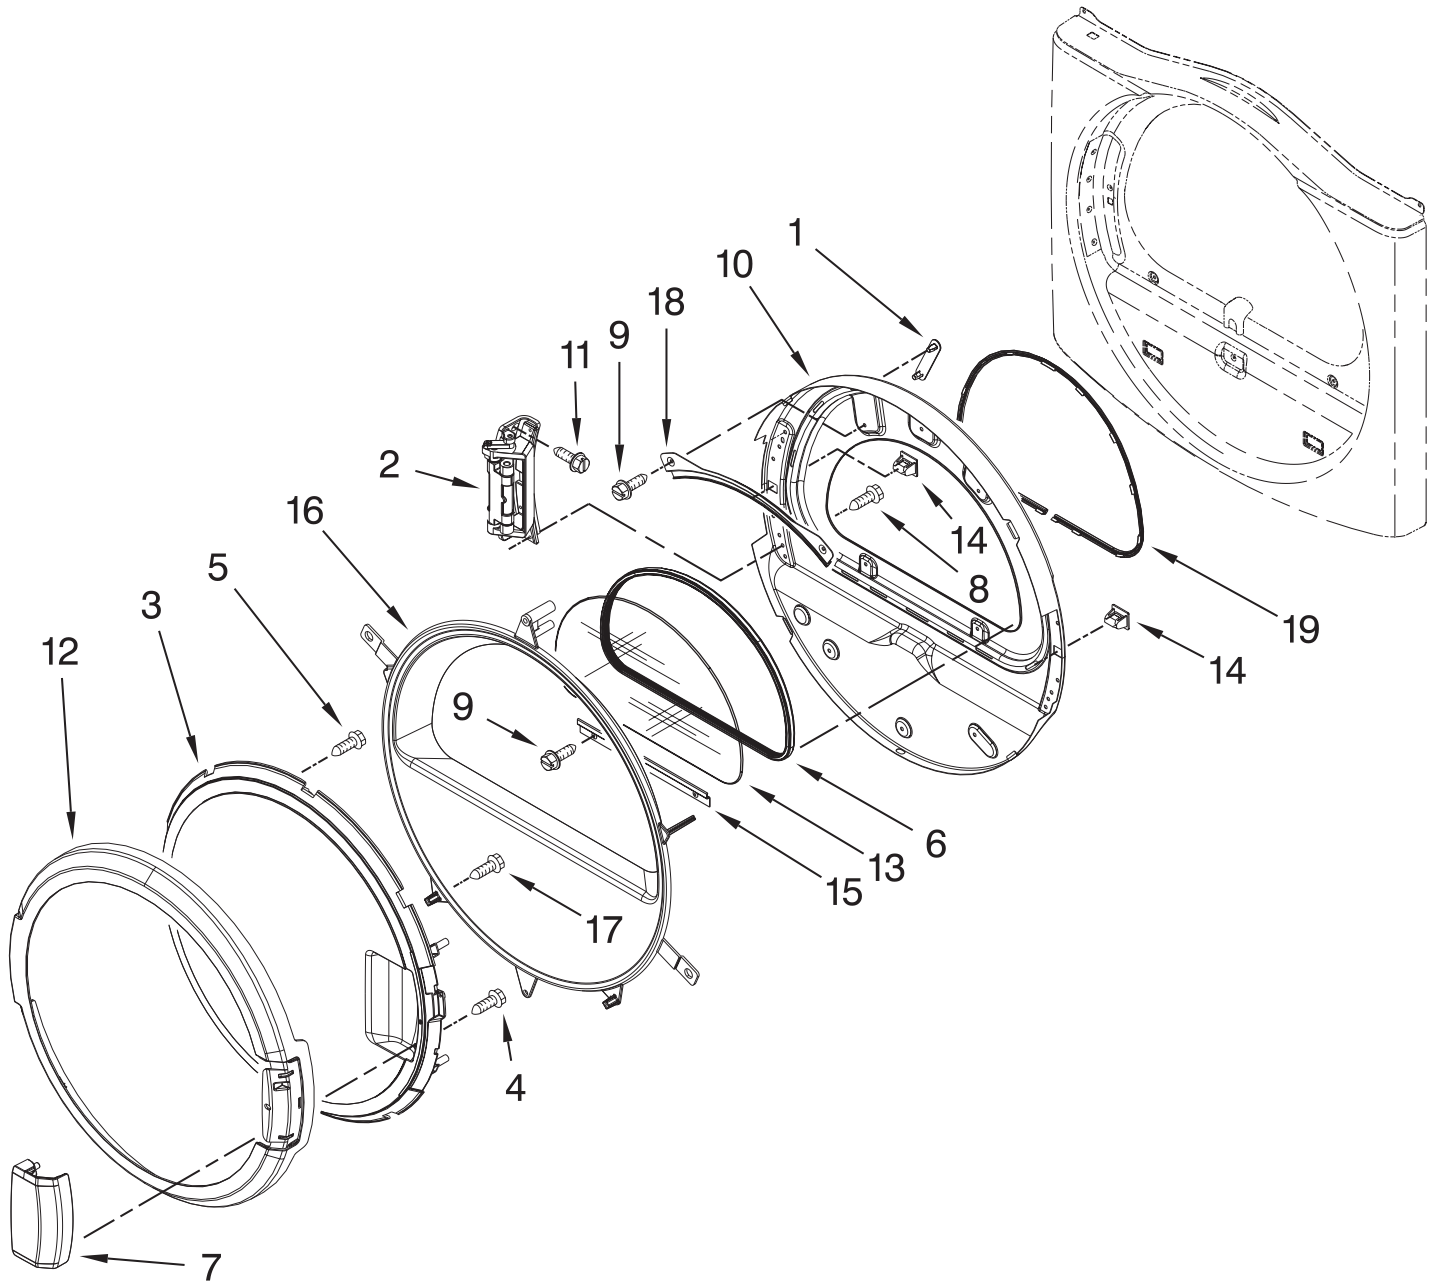

FOR ORDERING INFORMATION REFER TO PARTS PRICE LIST

WASHER DOOR PARTS

For Models: MLE20PNAGW0, MLE20PDAGW0, MLG20PDAGW0
(White) (White) (White)

FOR ORDERING INFORMATION REFER TO PARTS PRICE LIST

WASHER CABINET PARTS