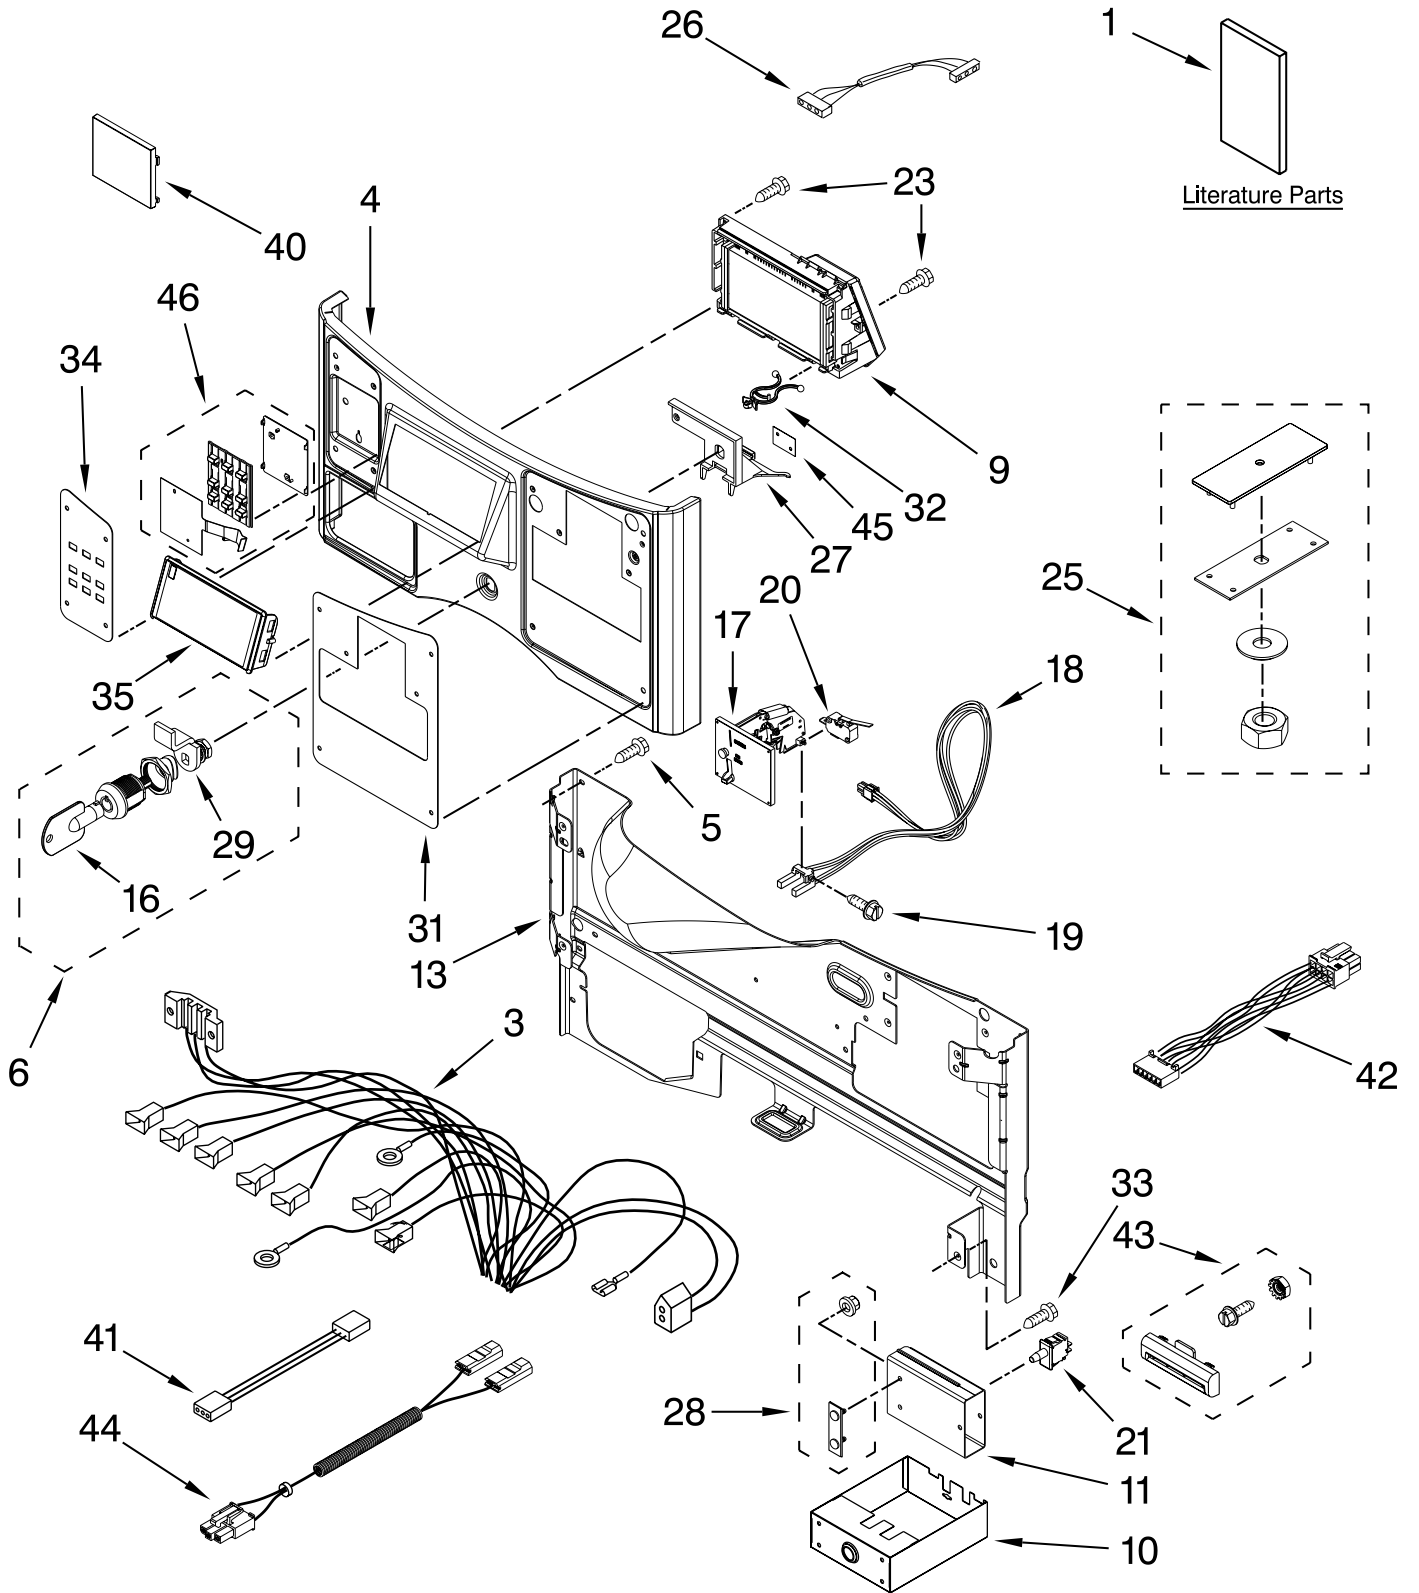

PARTS LIST

for

MAYTAG[®]

COMMERCIAL STACKED

MODEL NO.(S)

ELECTRIC DRYER/WASHER

MLE20PNAGWO (WHITE)

MLE20PDAGW0 (WHITE)

GAS DRYER/WASHER

MLG20PDAGW0 (WHITE)

CONTROL PANEL PARTS

For Models: MLE20PNAGW0, MLE20PDAGW0, MLG20PDAGW0
 (White) (White) (White)

FOR ORDERING INFORMATION REFER TO PARTS PRICE LIST

DRYER CABINET PARTS

For Models: MLE20PNAGW0, MLE20PDAGW0, MLG20PDAGW0