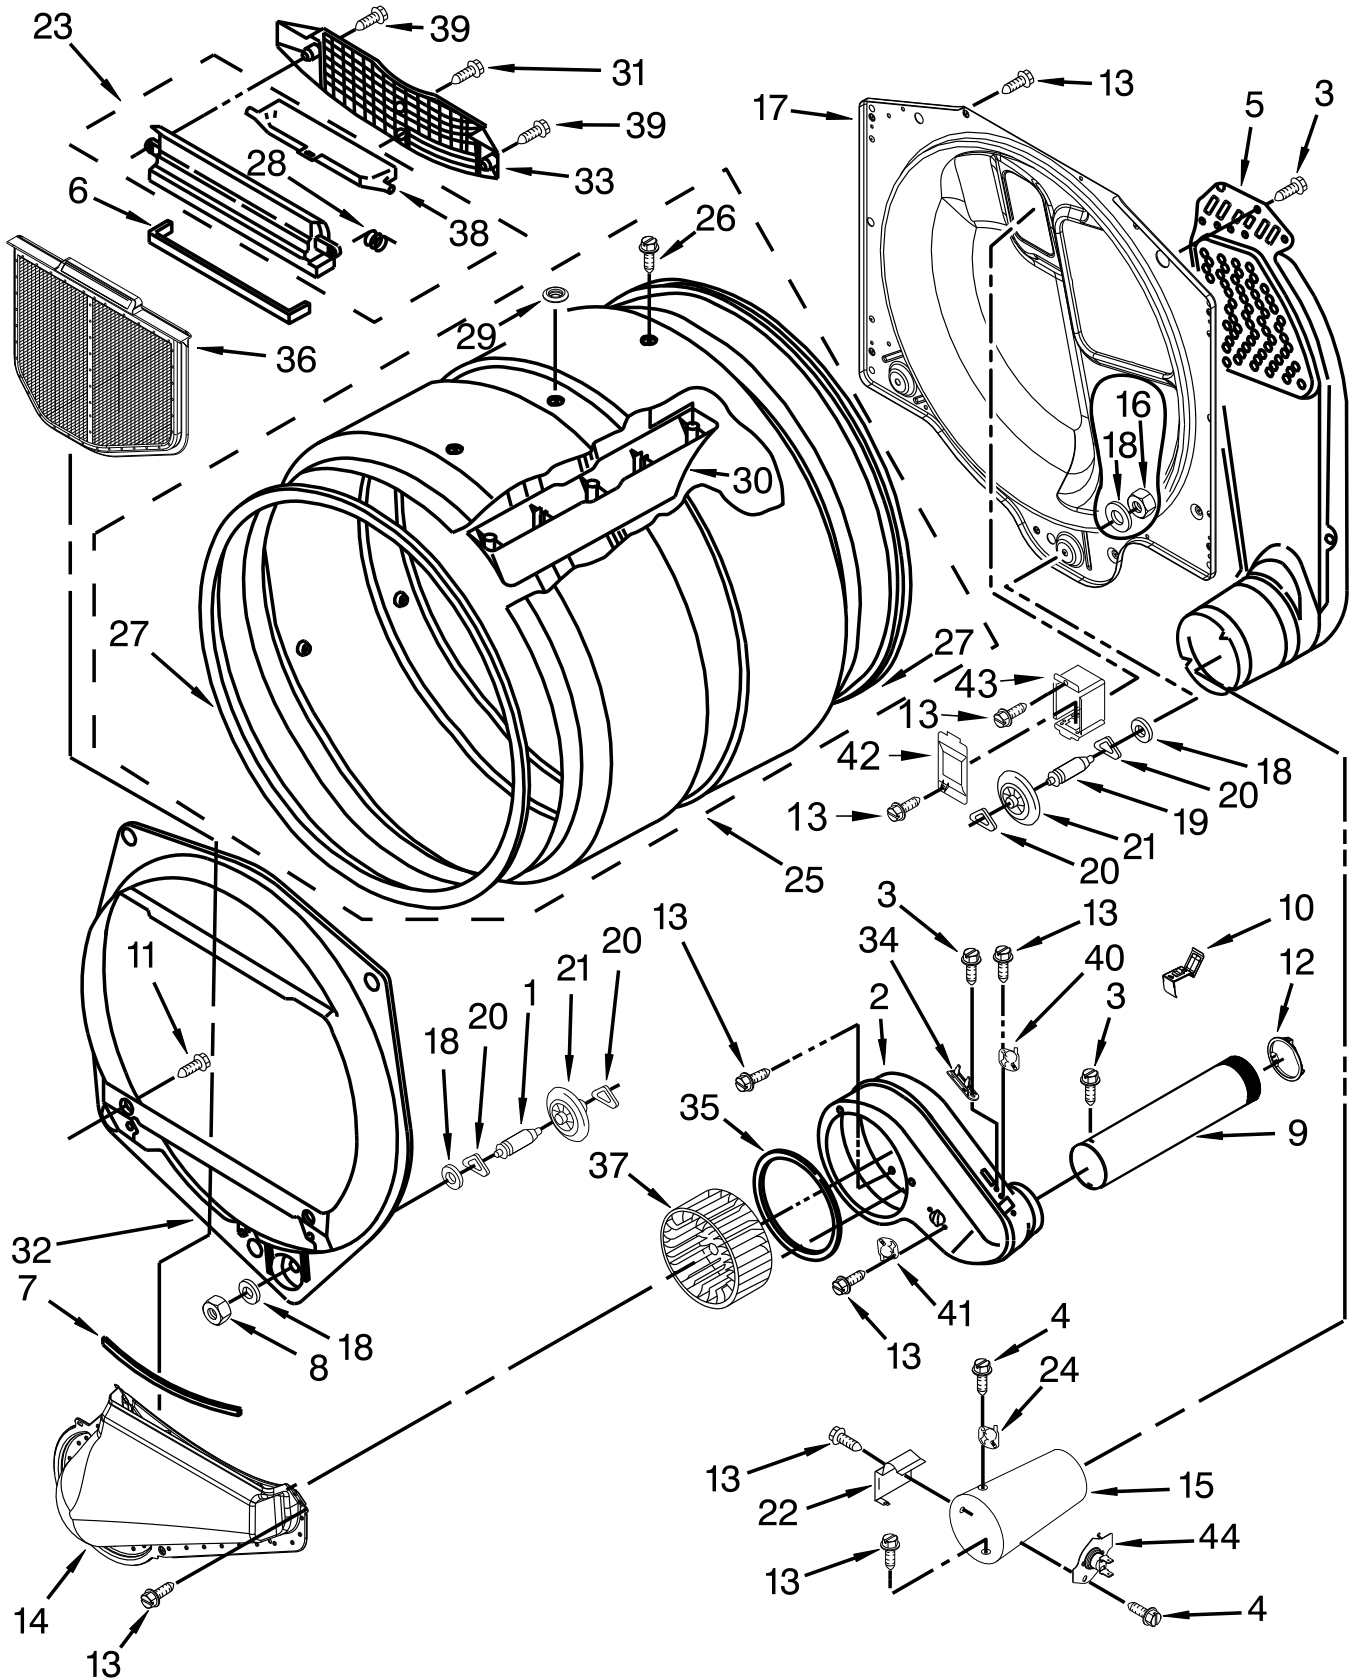

COMMERCIAL GAS DRYER

MODELS:

MLG27PNBGW0 (White)

CONTROL PANEL AND SEPARATOR PARTS

LOWER CABINET AND FRONT PANEL PARTS

UPPER CABINET AND FRONT PANEL PARTS

UPPER AND LOWER BULKHEAD PARTS

DOOR PARTS

BURNER ASSEMBLY

USE WITH TYPE 1 - NATURAL, TYPE 2 - MIXED,
AND TYPE 4 - LIQUEFIED PROPANE