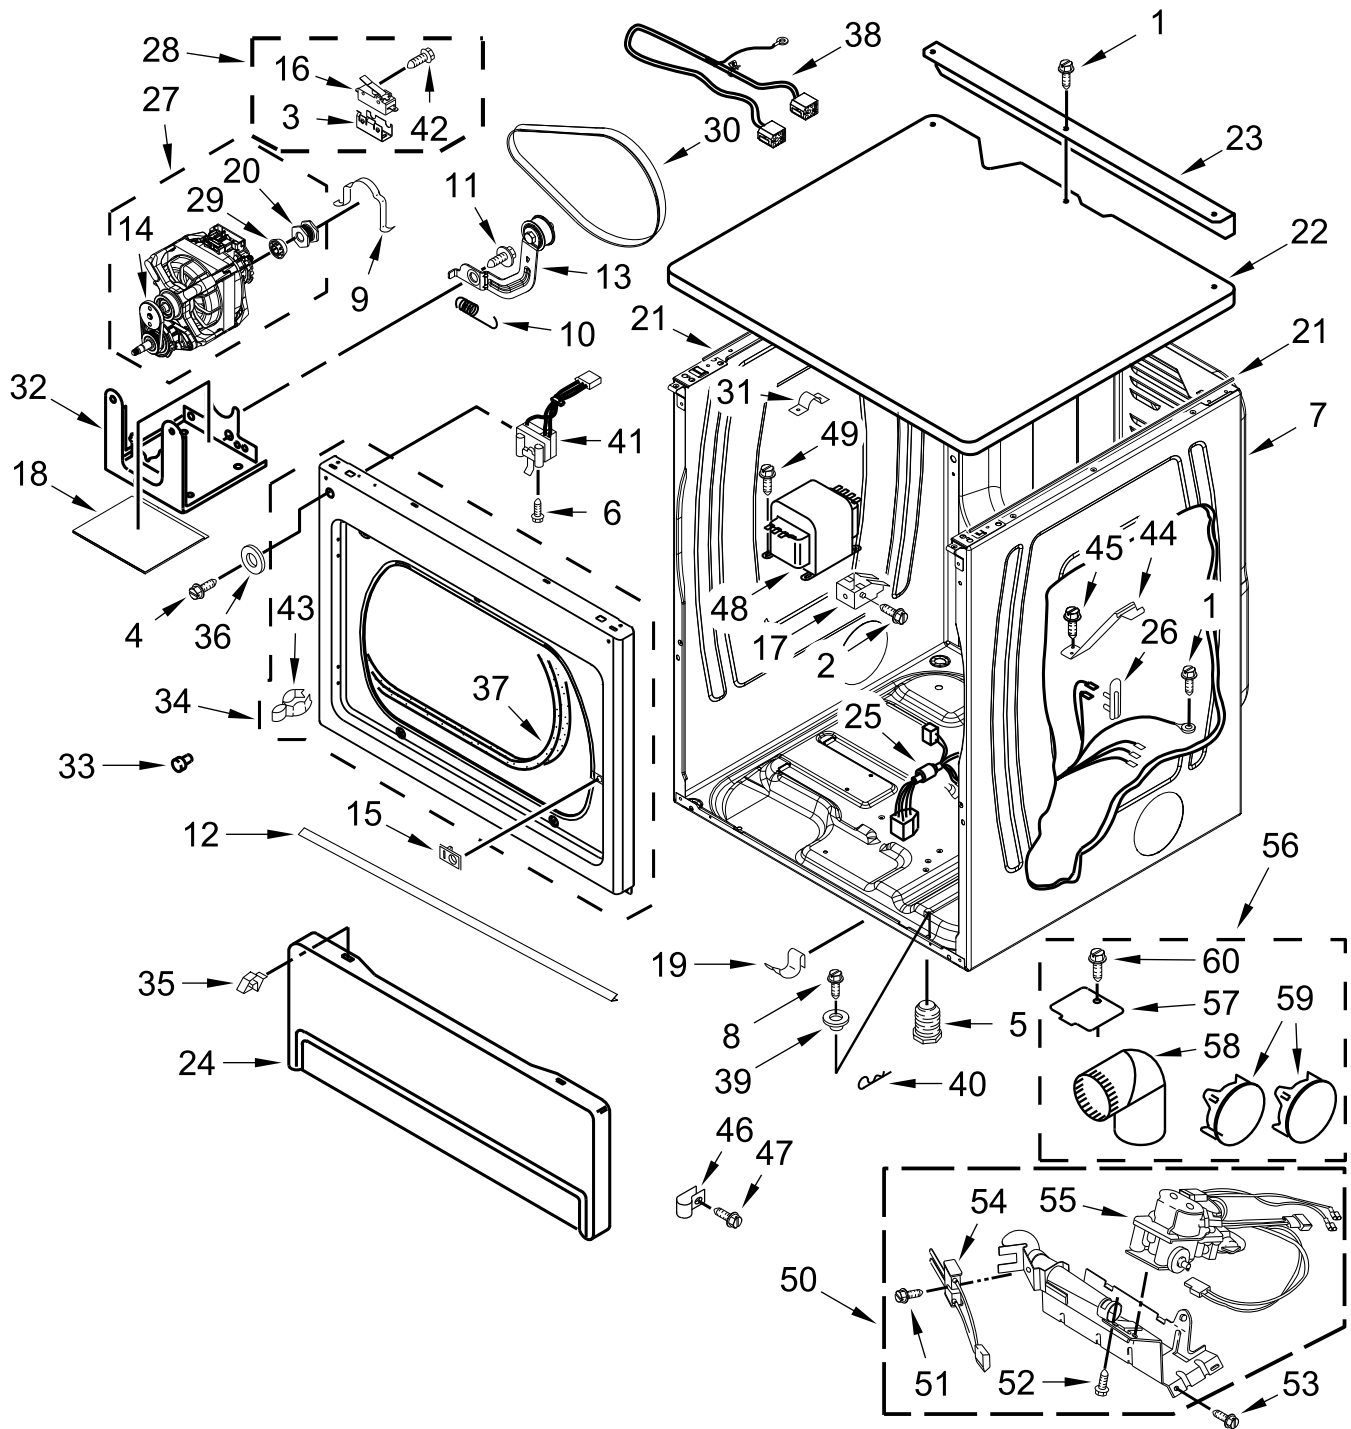

COMMERCIAL GAS DRYER

MODELS:

MLG27PNBGW0 (White)

CONTROL PANEL AND SEPARATOR PARTS

LOWER CABINET AND FRONT PANEL PARTS

UPPER CABINET AND FRONT PANEL PARTS

UPPER AND LOWER BULKHEAD PARTS

DOOR PARTS

BURNER ASSEMBLY

USE WITH TYPE 1 - NATURAL, TYPE 2 - MIXED,
AND TYPE 4 - LIQUEFIED PROPANE