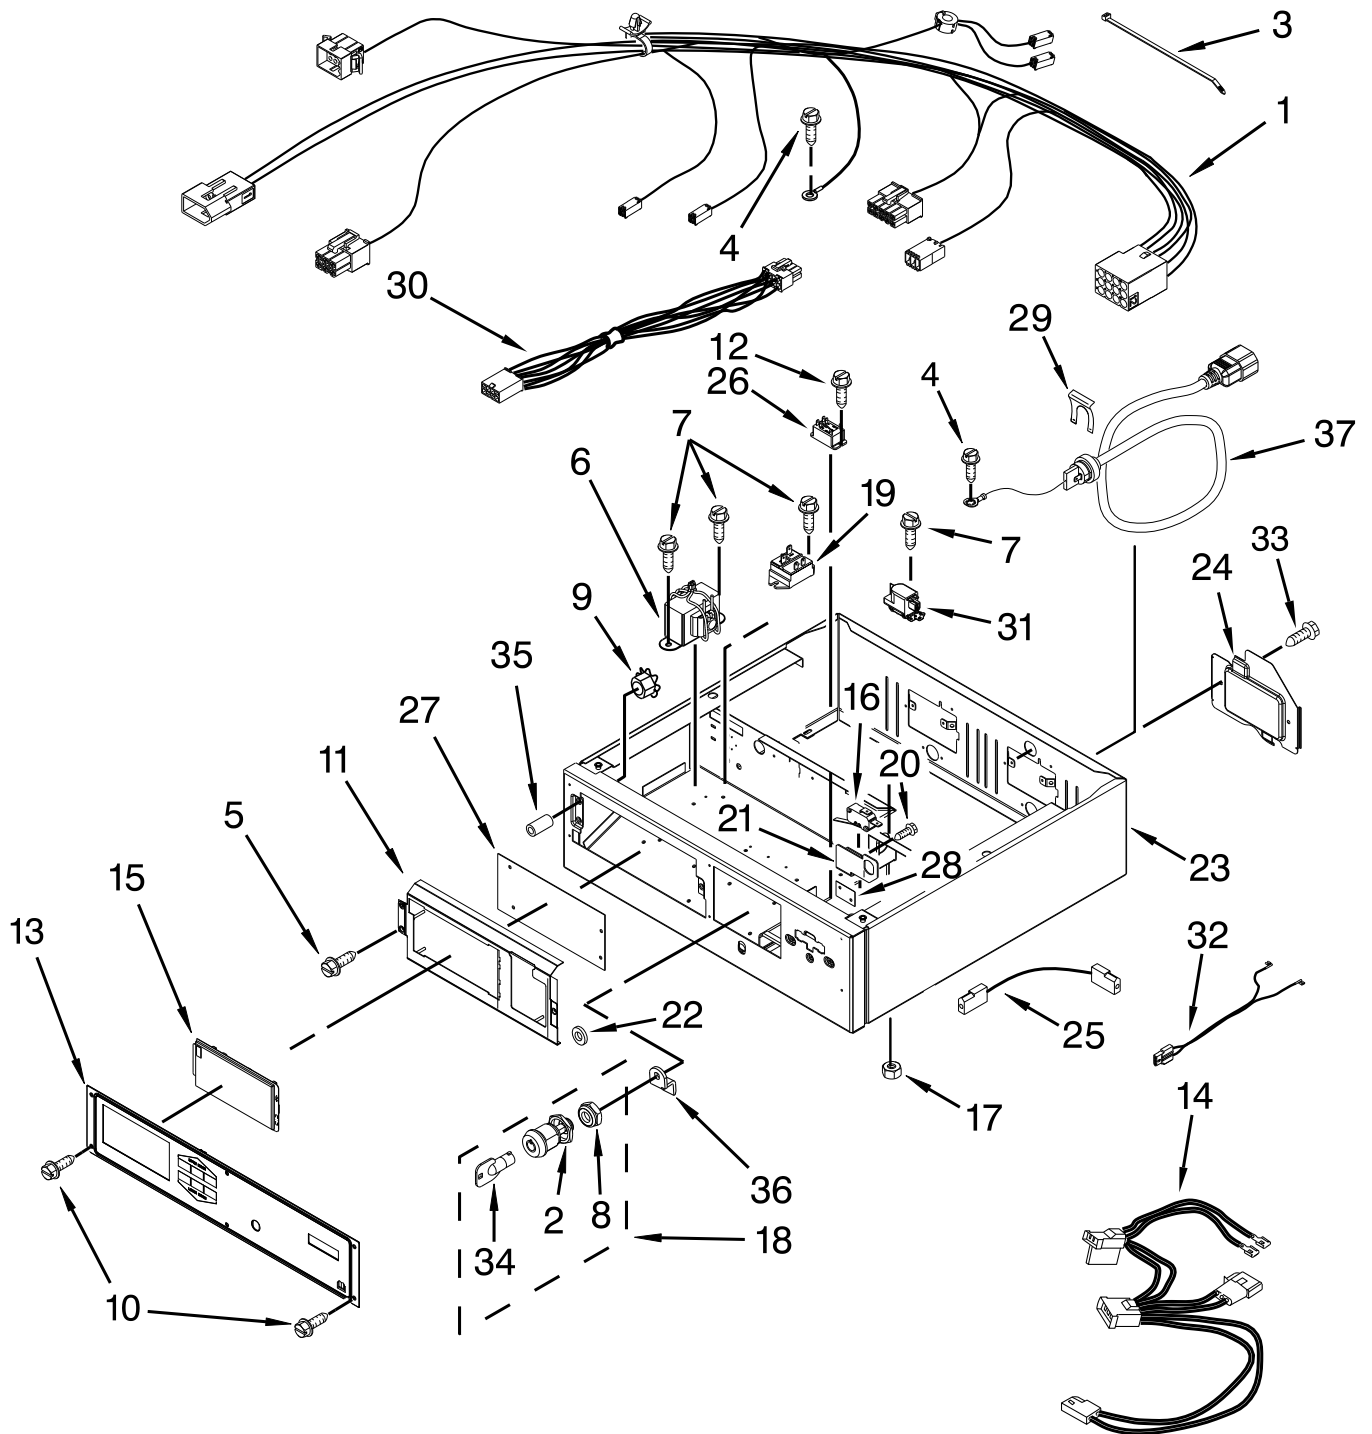

COMMERCIAL GAS DRYER

MODELS:

MLG27PNBGW0 (White)

CONTROL PANEL AND SEPARATOR PARTS

LOWER CABINET AND FRONT PANEL PARTS

UPPER CABINET AND FRONT PANEL PARTS

UPPER AND LOWER BULKHEAD PARTS

DOOR PARTS

BURNER ASSEMBLY

USE WITH TYPE 1 - NATURAL, TYPE 2 - MIXED,
AND TYPE 4 - LIQUEFIED PROPANE