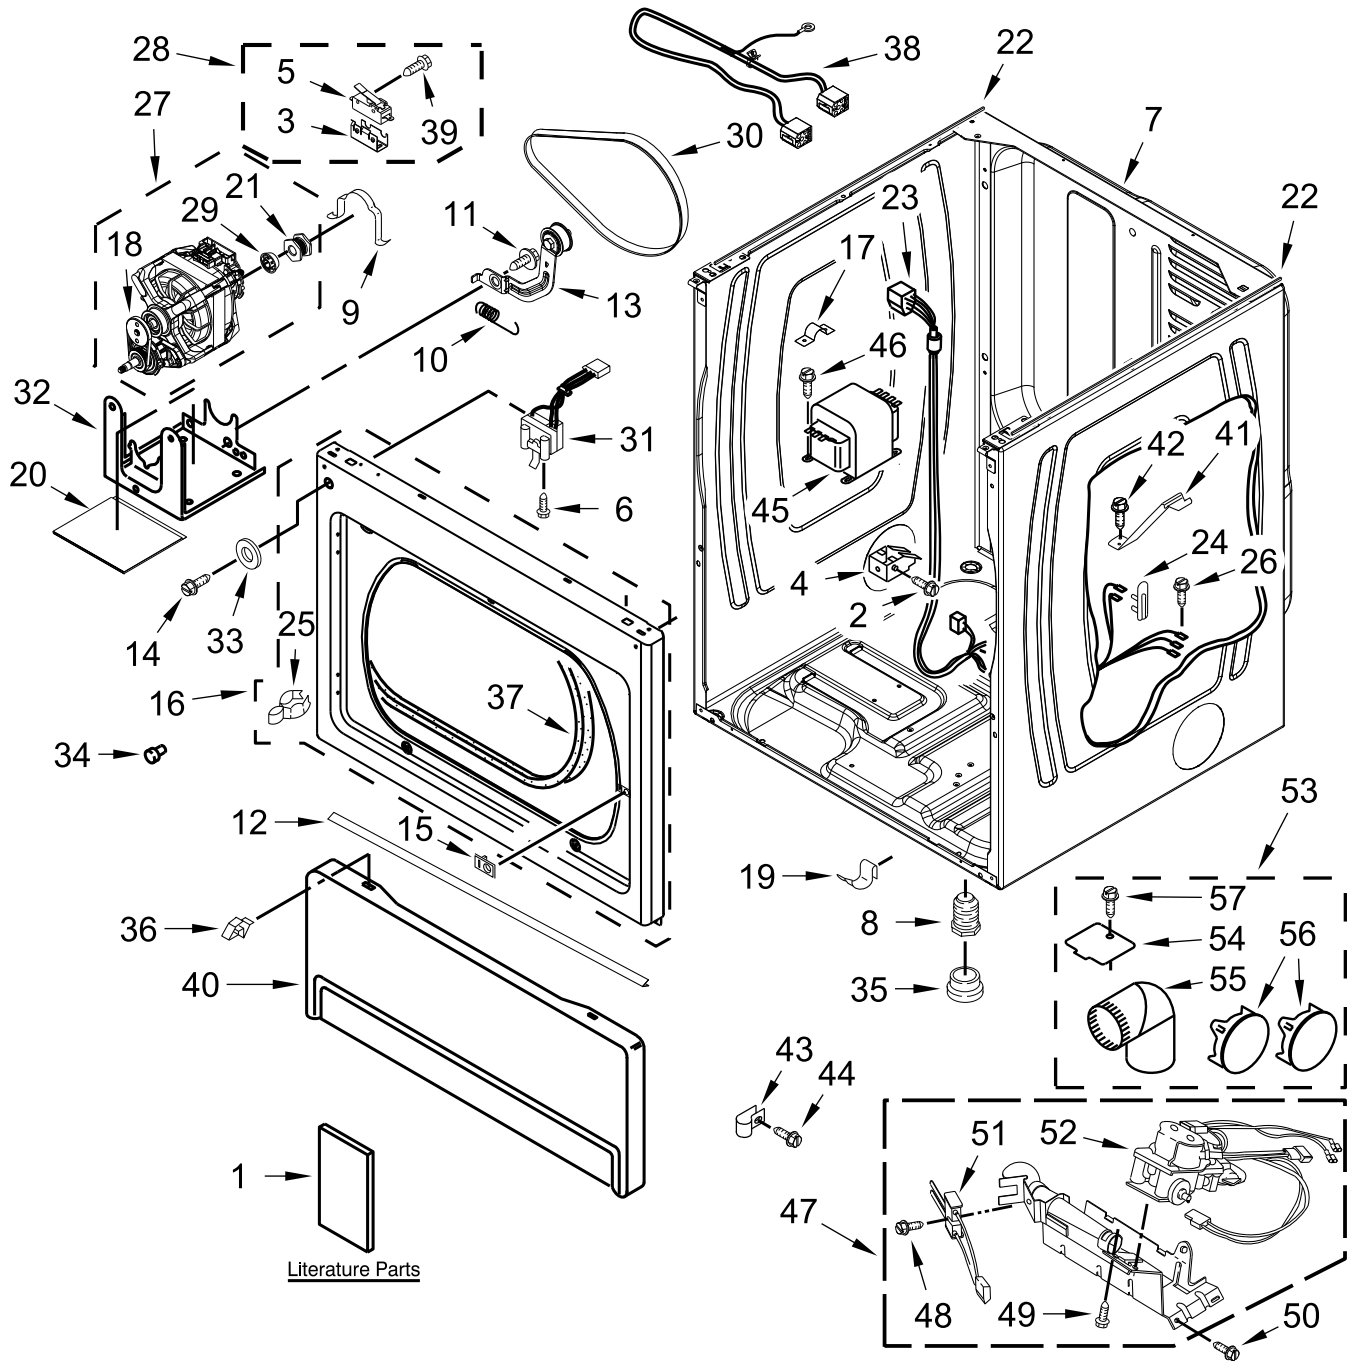

COMMERCIAL GAS DRYER

MODELS:

MLG27PNBGW0 (White)

CONTROL PANEL AND SEPARATOR PARTS

LOWER CABINET AND FRONT PANEL PARTS

UPPER CABINET AND FRONT PANEL PARTS

UPPER AND LOWER BULKHEAD PARTS

DOOR PARTS