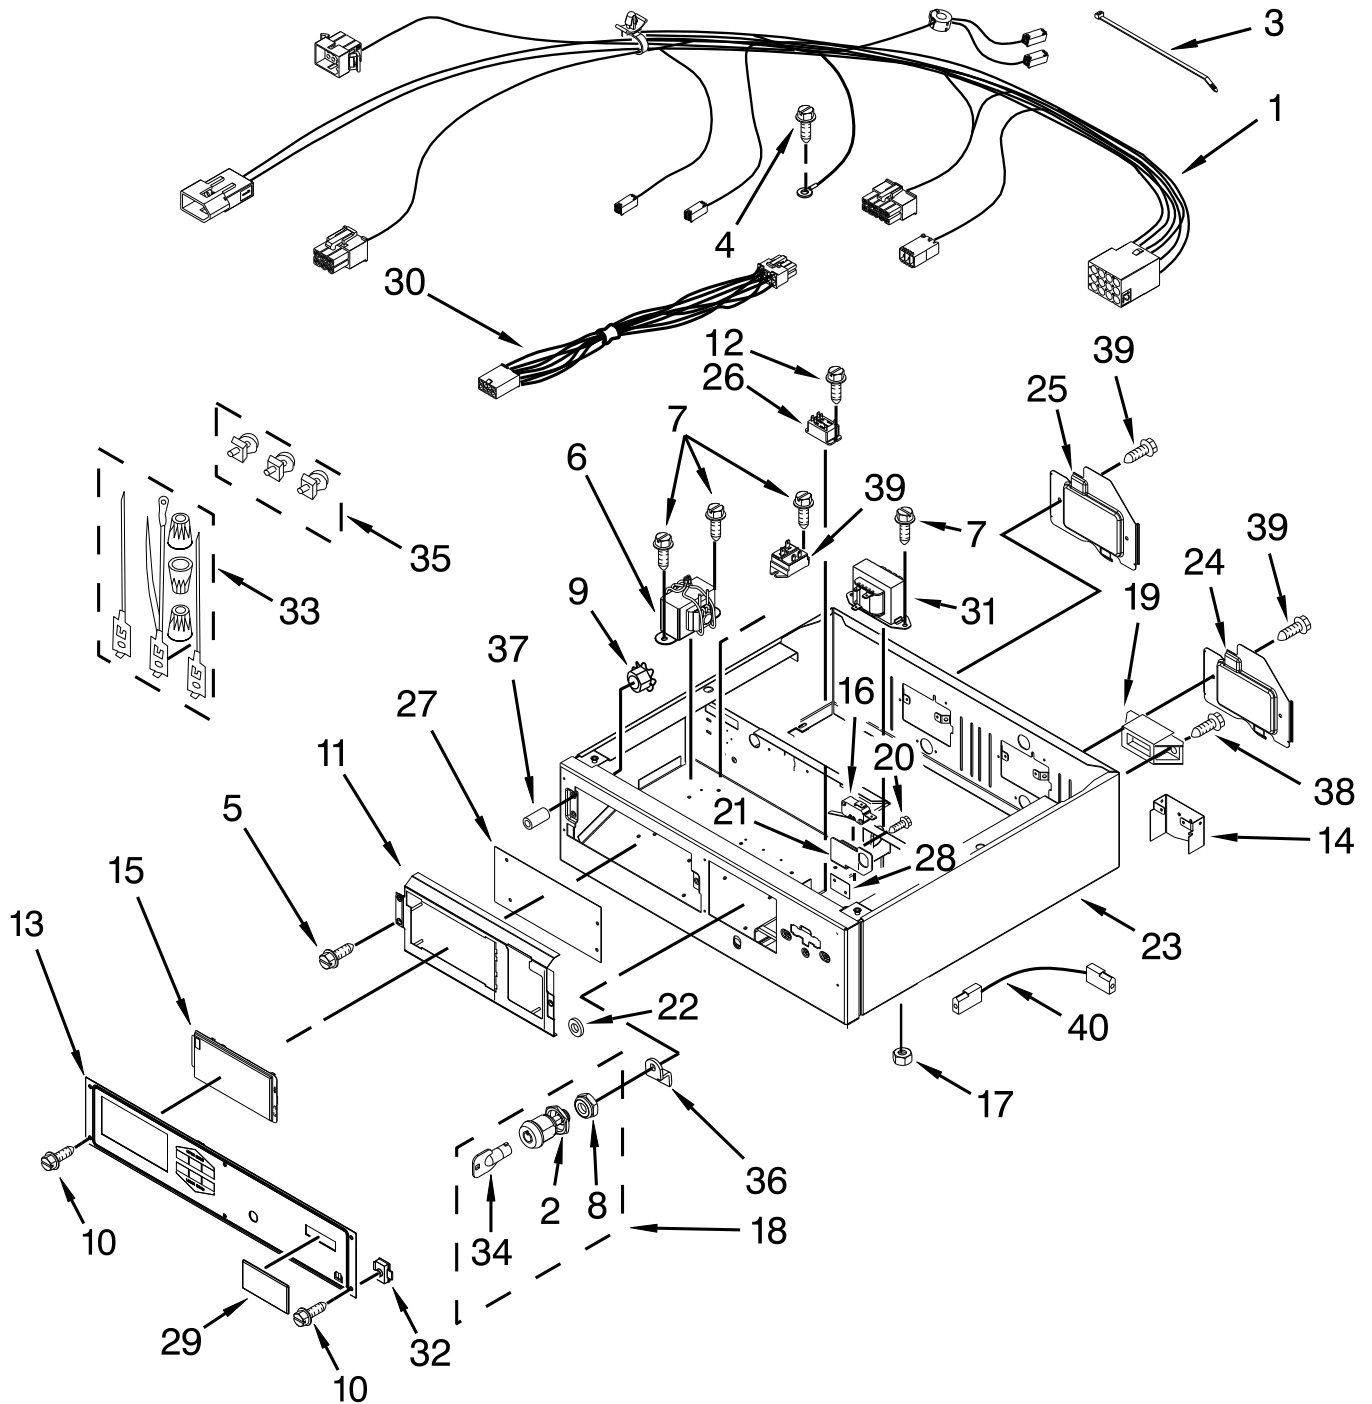

COMMERCIAL ELECTRIC DRYER

MODELS:

MLE27PNBGW0 (White)

CONTROL PANEL AND SEPARATOR PARTS

UPPER CABINET AND FRONT PANEL PARTS

DOOR PARTS