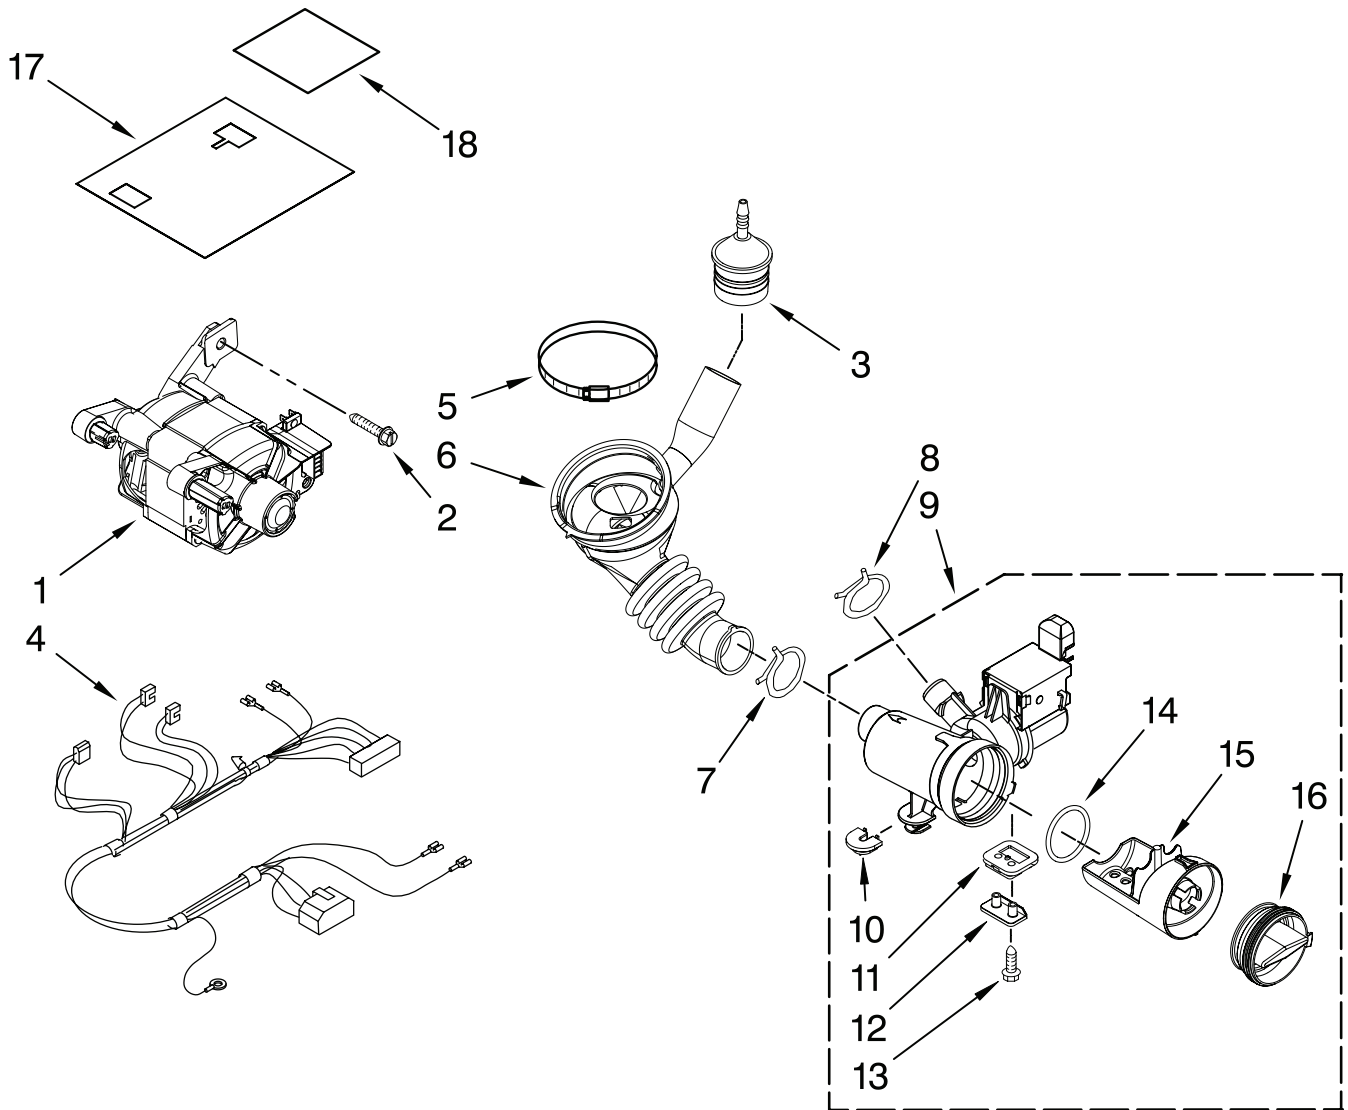

TUB AND BASKET PARTS

For Model: MAH22PDAGW0
(White)

FOR ORDERING INFORMATION REFER TO PARTS PRICE LIST

PUMP AND MOTOR PARTS

For Model: MAH22PDAGW0

(White)

FOR ORDERING INFORMATION REFER TO PARTS PRICE LIST