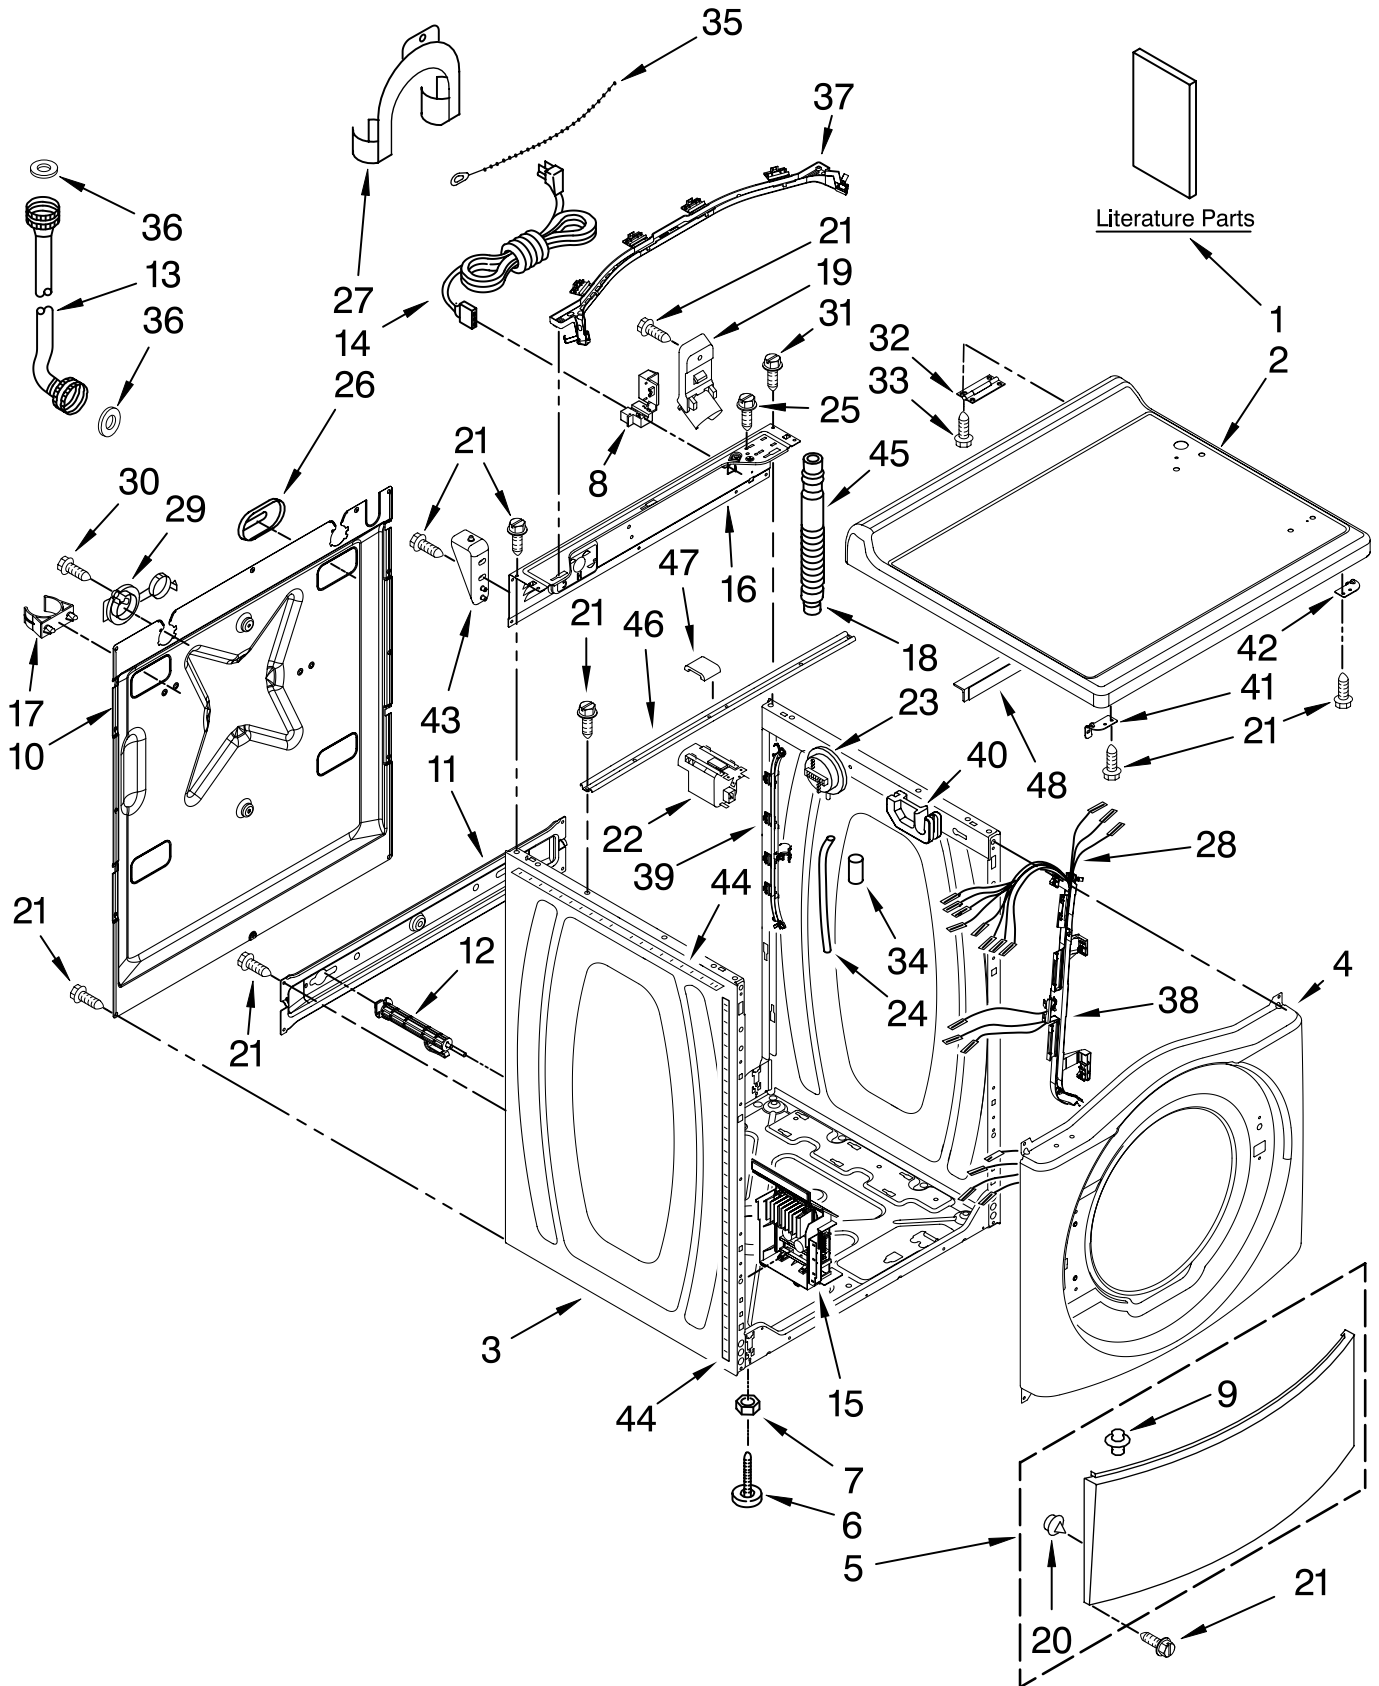

PARTS LIST

for

MAYTAG[®]

**COMMERCIAL
AUTOMATIC WASHER**

MODEL NO.

MAH22PDAGW0

TOP AND CABINET PARTS

For Model: MAH2PDAGW0

(White)

FOR ORDERING INFORMATION REFER TO PARTS PRICE LIST

DOOR AND LATCH PARTS

For Model: MAH22PDAGW0
(White)

FOR ORDERING INFORMATION REFER TO PARTS PRICE LIST

CONTROL PANEL PARTS

For Model: MAH22PDAGW0

(White)

FOR ORDERING INFORMATION REFER TO PARTS PRICE LIST

METER CASE PARTS

For Model: MAH22PDAGW0
(White)

FOR ORDERING INFORMATION REFER TO PARTS PRICE LIST

DISPENSER PARTS

For Model: MAH22PDAGW0
(White)

FOR ORDERING INFORMATION REFER TO PARTS PRICE LIST

TUB AND BASKET PARTS

For Model: MAH22PDAGW0
(White)

FOR ORDERING INFORMATION REFER TO PARTS PRICE LIST

PUMP AND MOTOR PARTS

For Model: MAH22PDAGW0

(White)

FOR ORDERING INFORMATION REFER TO PARTS PRICE LIST