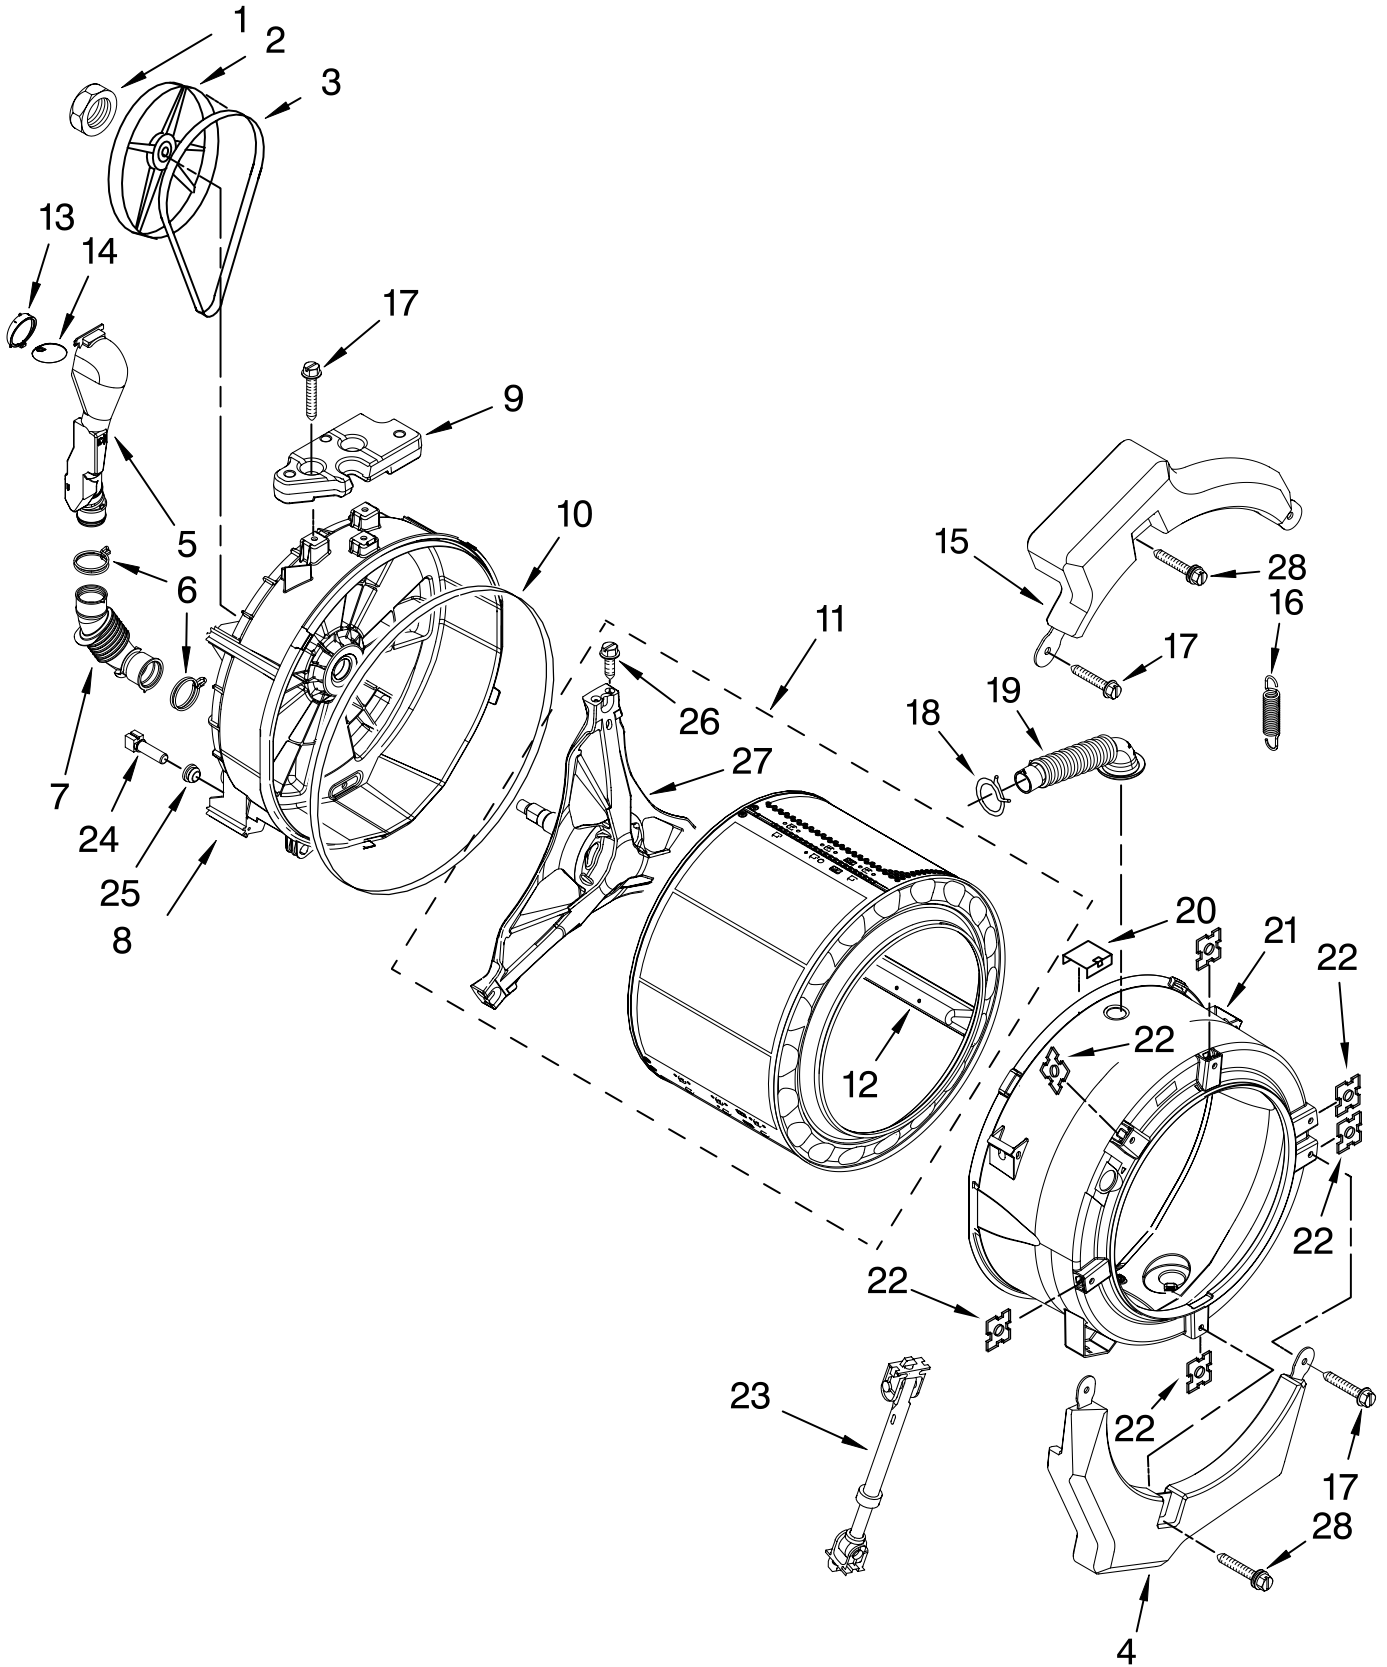

FOR ORDERING INFORMATION REFER TO PARTS PRICE LIST

METER CASE PARTS

For Model: MAH22PDAGW0
(White)

FOR ORDERING INFORMATION REFER TO PARTS PRICE LIST

DISPENSER PARTS

For Model: MAH22PDAGW0
(White)

FOR ORDERING INFORMATION REFER TO PARTS PRICE LIST

TUB AND BASKET PARTS

For Model: MAH22PDAGW0
(White)

FOR ORDERING INFORMATION REFER TO PARTS PRICE LIST

PUMP AND MOTOR PARTS

For Model: MAH22PDAGW0

(White)

FOR ORDERING INFORMATION REFER TO PARTS PRICE LIST