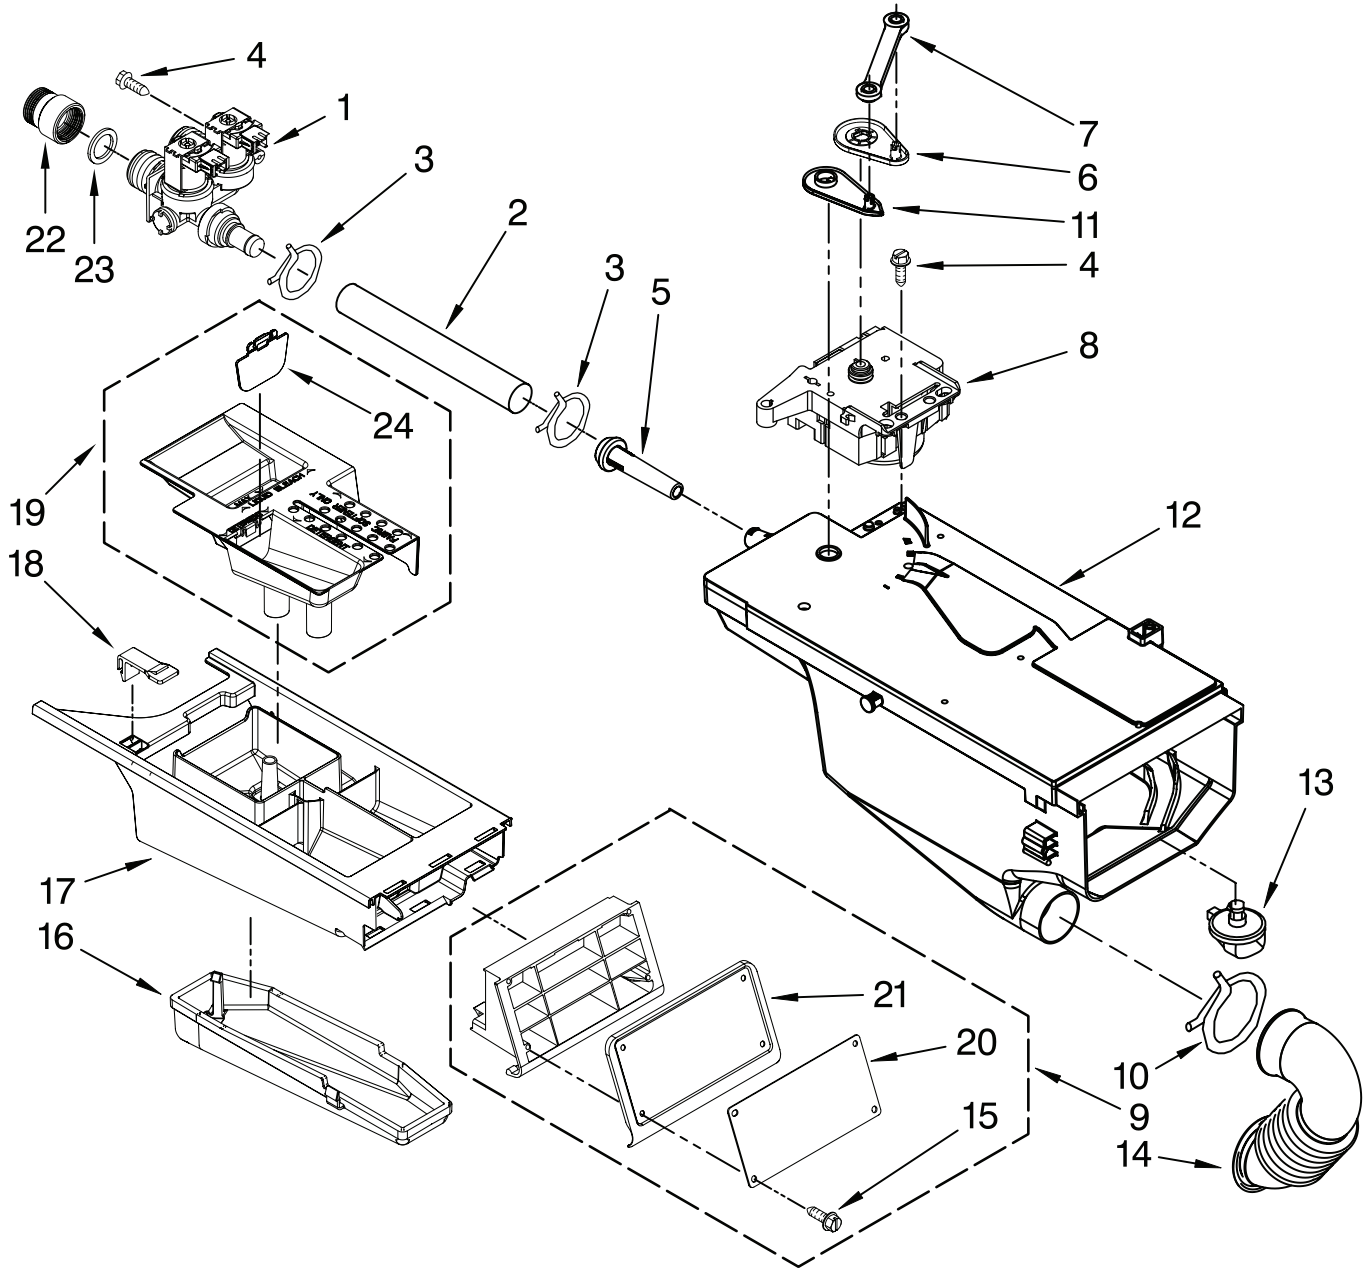

FOR ORDERING INFORMATION REFER TO PARTS PRICE LIST

METER CASE PARTS

For Model: MAH22PDAGW0
(White)

FOR ORDERING INFORMATION REFER TO PARTS PRICE LIST

DISPENSER PARTS

For Model: MAH22PDAGW0
(White)

FOR ORDERING INFORMATION REFER TO PARTS PRICE LIST

TUB AND BASKET PARTS

For Model: MAH22PDAGW0
(White)

FOR ORDERING INFORMATION REFER TO PARTS PRICE LIST

PUMP AND MOTOR PARTS

For Model: MAH22PDAGW0

(White)

FOR ORDERING INFORMATION REFER TO PARTS PRICE LIST