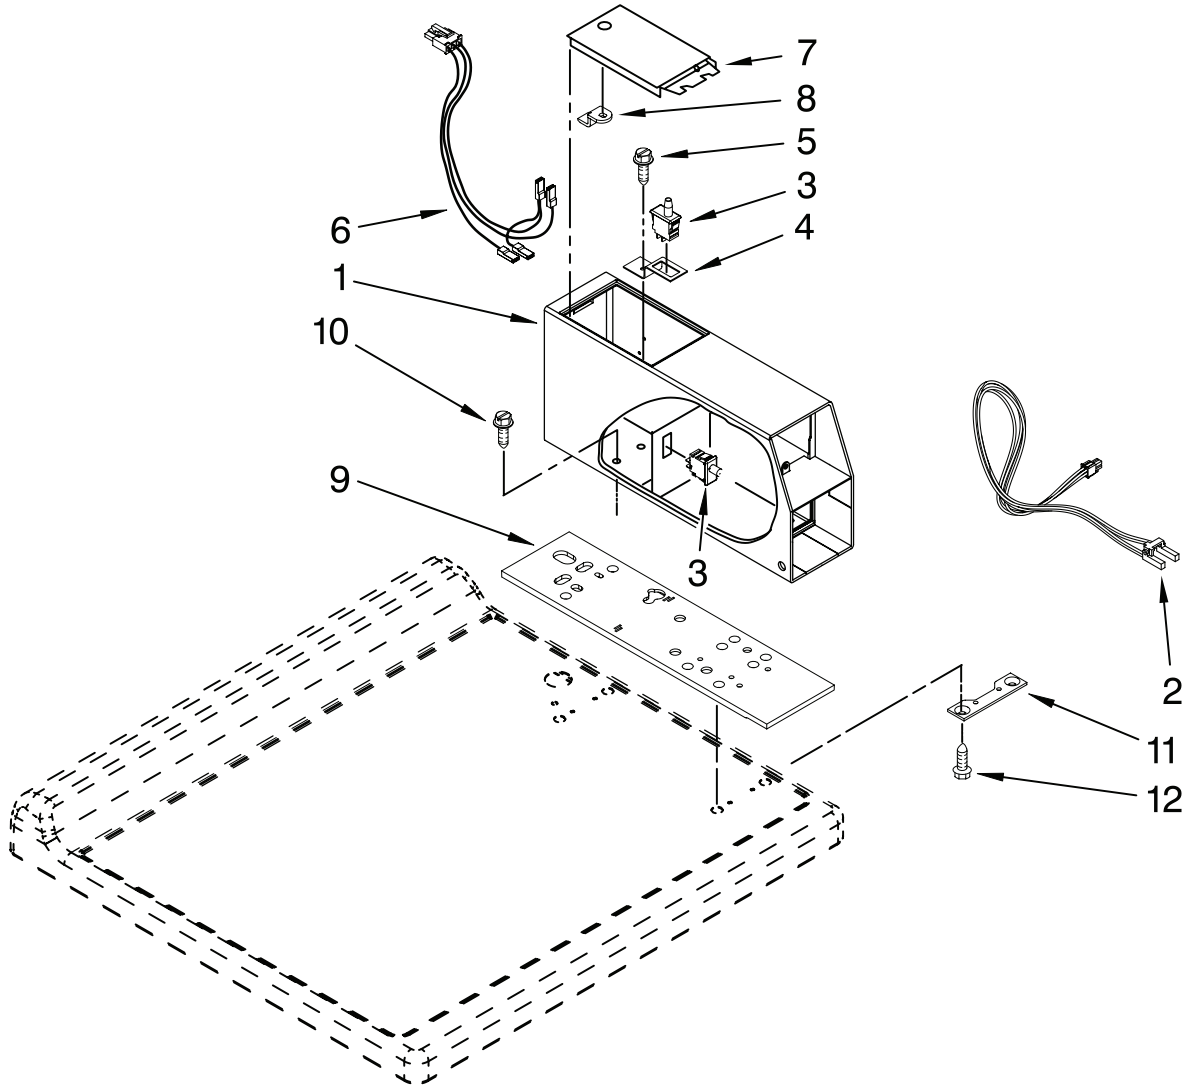

METER CASE PARTS

For Model: MAH22PDAGW0
(White)

FOR ORDERING INFORMATION REFER TO PARTS PRICE LIST