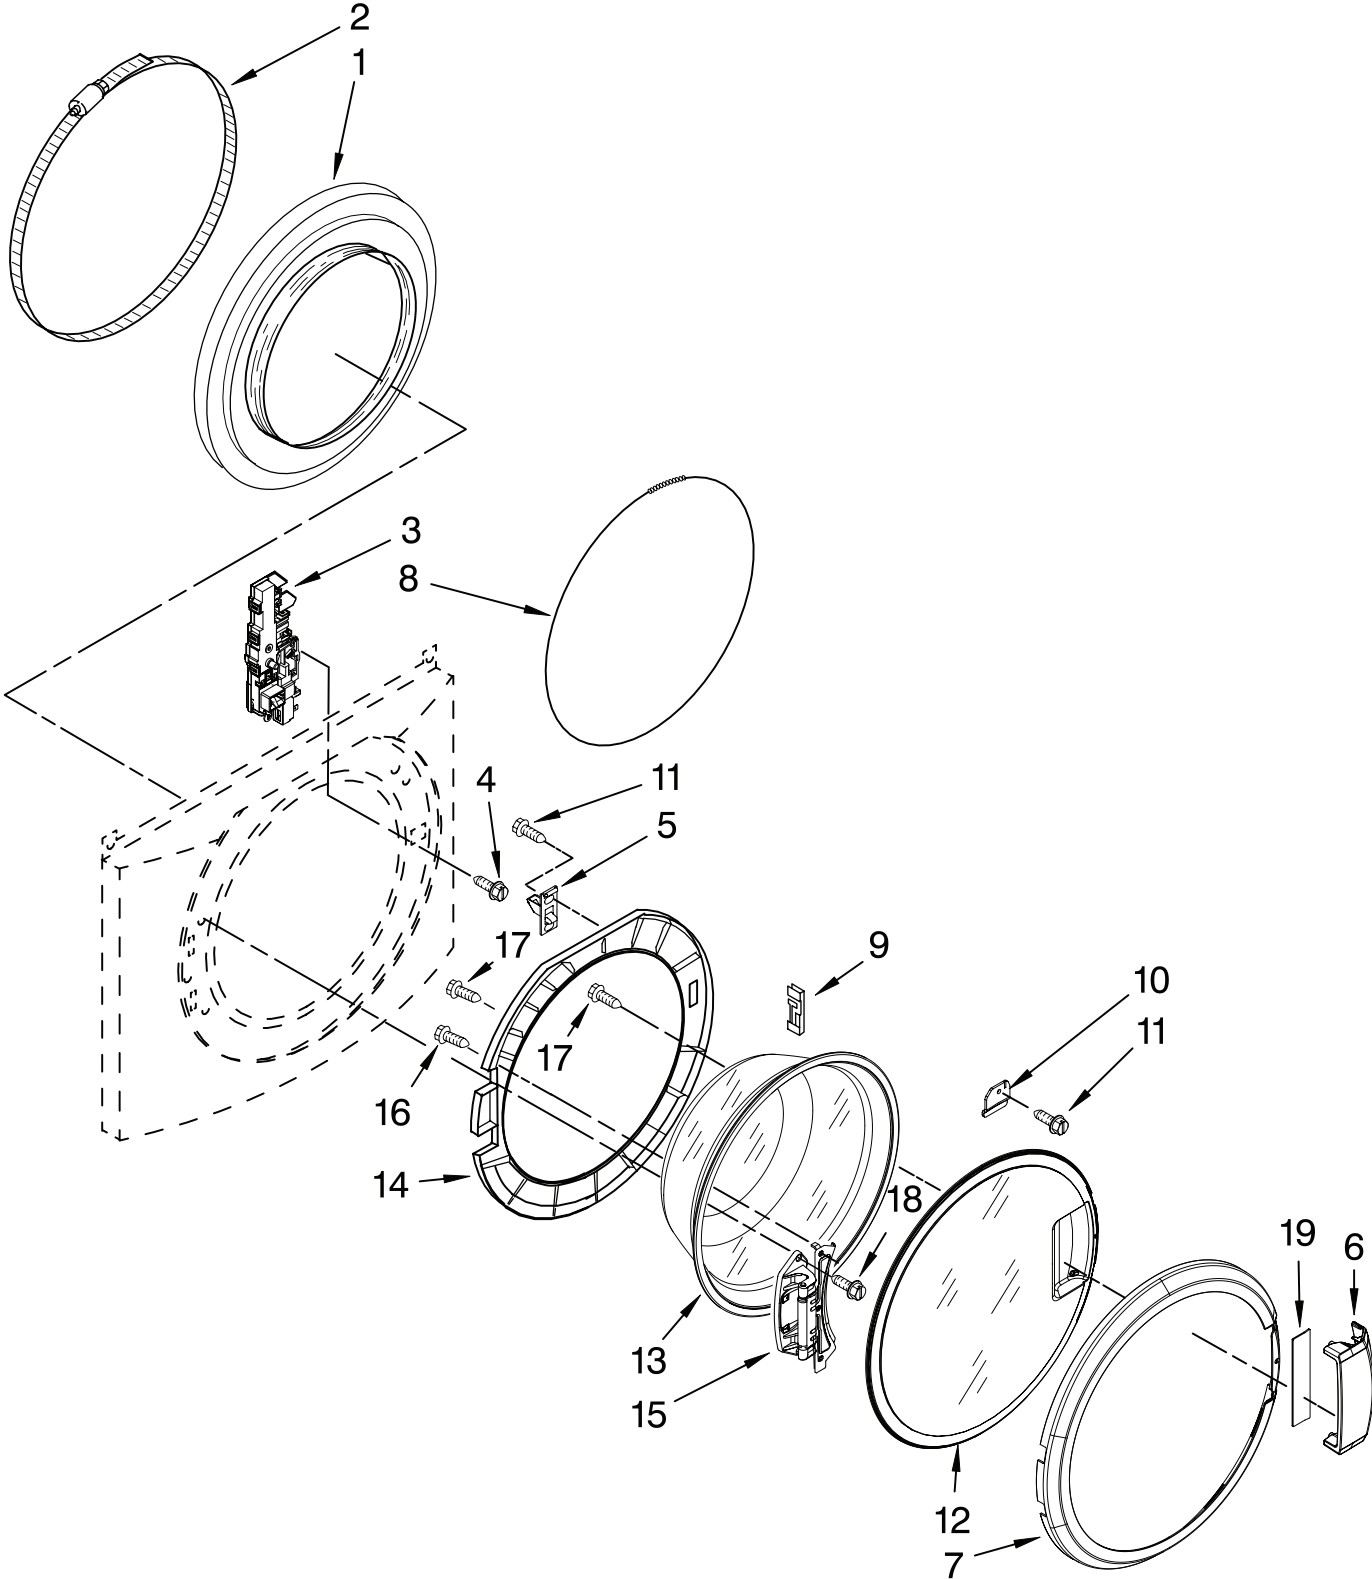

PARTS LIST

for

MAYTAG[®]

**COMMERCIAL
AUTOMATIC WASHER**

MODEL NO.

MAH22PDAGW0

TOP AND CABINET PARTS

For Model: MAH2PDAGW0

(White)

FOR ORDERING INFORMATION REFER TO PARTS PRICE LIST

DOOR AND LATCH PARTS

For Model: MAH22PDAGW0
(White)

FOR ORDERING INFORMATION REFER TO PARTS PRICE LIST

CONTROL PANEL PARTS

For Model: MAH22PDAGW0

(White)

FOR ORDERING INFORMATION REFER TO PARTS PRICE LIST

METER CASE PARTS

For Model: MAH22PDAGW0
(White)

FOR ORDERING INFORMATION REFER TO PARTS PRICE LIST

DISPENSER PARTS

For Model: MAH22PDAGW0
(White)

FOR ORDERING INFORMATION REFER TO PARTS PRICE LIST

TUB AND BASKET PARTS

For Model: MAH22PDAGW0
(White)

FOR ORDERING INFORMATION REFER TO PARTS PRICE LIST

PUMP AND MOTOR PARTS

For Model: MAH22PDAGW0

(White)

FOR ORDERING INFORMATION REFER TO PARTS PRICE LIST