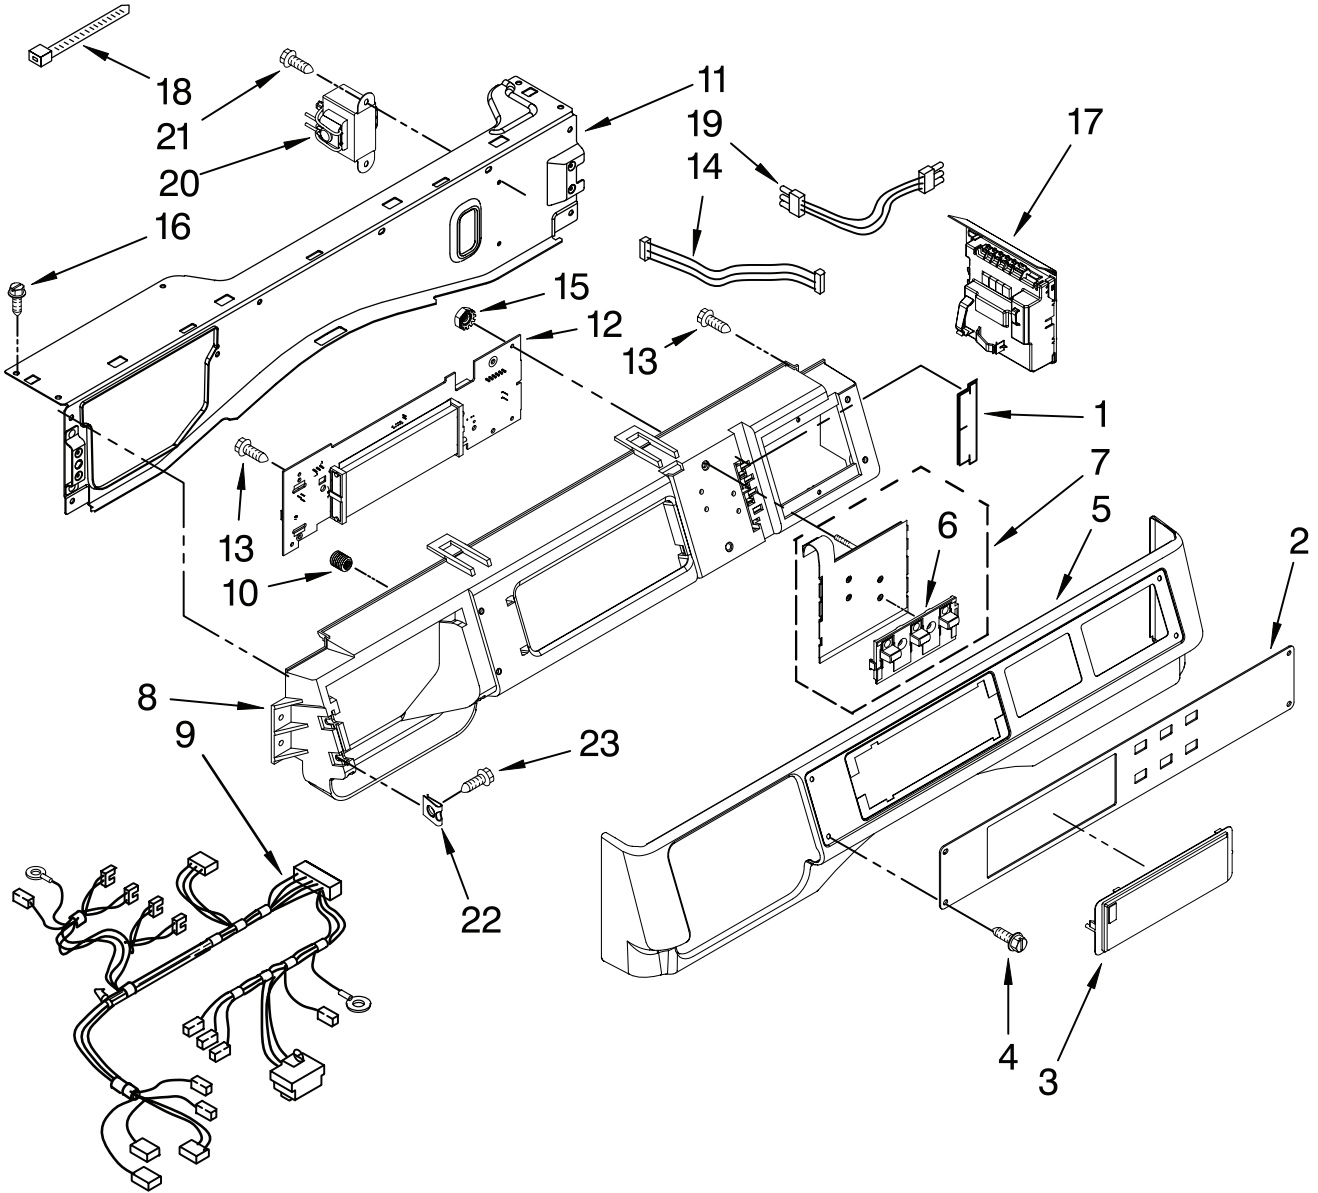

(White)

FOR ORDERING INFORMATION REFER TO PARTS PRICE LIST

DOOR AND LATCH PARTS

For Model: MAH22PDAGW0
(White)

FOR ORDERING INFORMATION REFER TO PARTS PRICE LIST

CONTROL PANEL PARTS

For Model: MAH22PDAGW0

(White)

FOR ORDERING INFORMATION REFER TO PARTS PRICE LIST

METER CASE PARTS

For Model: MAH22PDAGW0
(White)

FOR ORDERING INFORMATION REFER TO PARTS PRICE LIST

DISPENSER PARTS

For Model: MAH22PDAGW0
(White)

FOR ORDERING INFORMATION REFER TO PARTS PRICE LIST

TUB AND BASKET PARTS

For Model: MAH22PDAGW0
(White)

FOR ORDERING INFORMATION REFER TO PARTS PRICE LIST

PUMP AND MOTOR PARTS

For Model: MAH22PDAGW0

(White)

FOR ORDERING INFORMATION REFER TO PARTS PRICE LIST