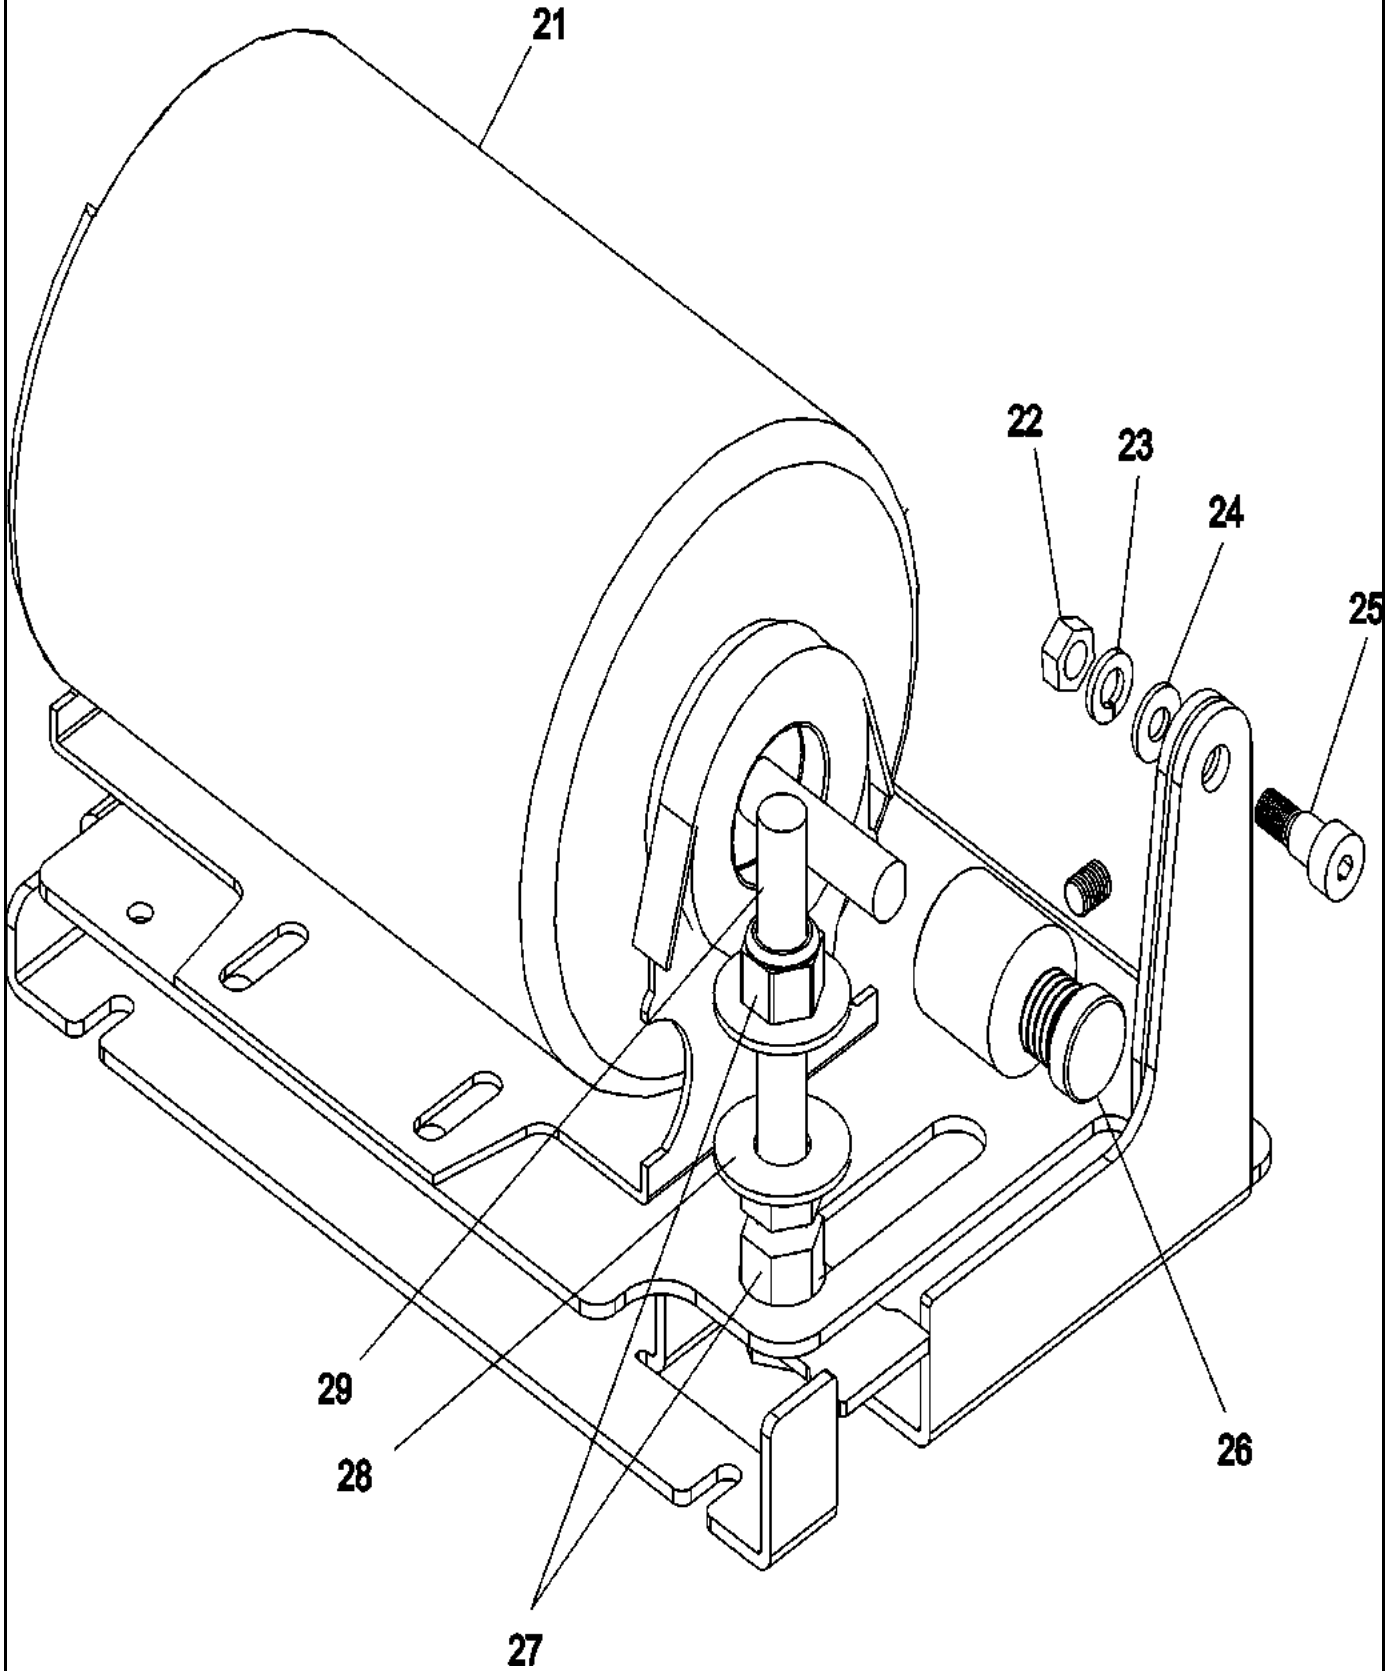

DRYER

Repair Parts List

MODEL NUMBER
MDG31PNSWW

When requesting service or ordering parts, always provide the following information:

- Product Type
- Part Number
- Model Number
- Part Description

MAYTAG®

©2005 Maytag Services

Section: CABINET

Model: MDG31PNSWW

Section: MOTOR

Model: MDG31PNSWW

CD21-80

Section: PANEL, CONTROL

Model: MDG31PNSWW

Section: BLOWER

Model: MDG31PNSWW

CD16-31

Section: BURNER

Model: MDG31PNSWW

CD14-8

Section: PANEL, REAR ELECTRICAL

Model: MDG31PNSWW

CD18-32

Section: ROLLER WHEEL ASSEMBLY

Model: MDG31PNSWW

CD16-33

Section: SAFE SYSTEM ASSEMBLY

Model: MDG31PNSWW

CD21-82