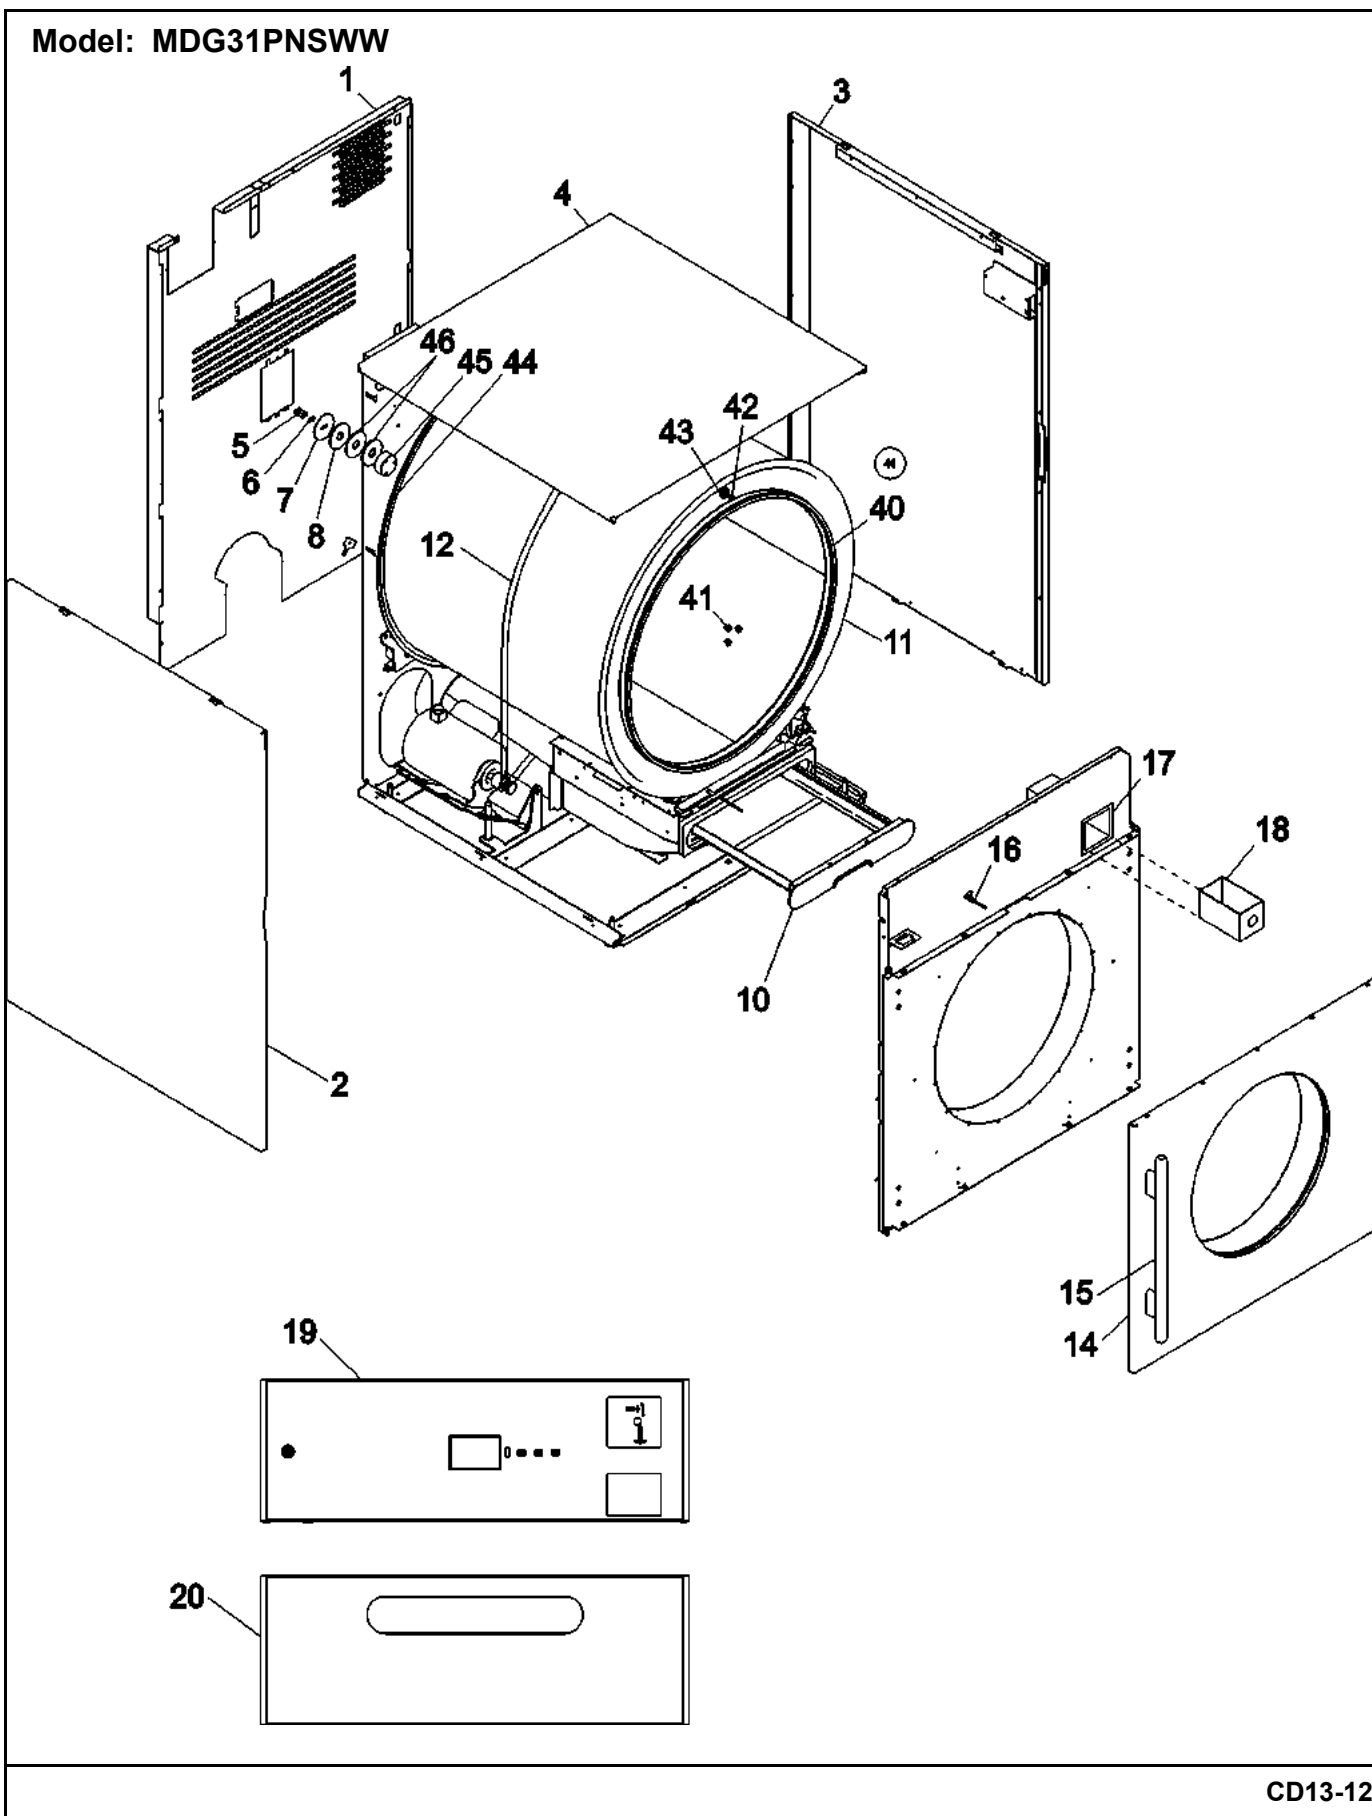

DRYER

Repair Parts List

MODEL NUMBER
MDG31PNSWW

When requesting service or ordering parts, always provide the following information:

- Product Type
- Part Number
- Model Number
- Part Description

MAYTAG®

©2005 Maytag Services

Section: CABINET

Model: MDG31PNSWW

Section: MOTOR

Model: MDG31PNSWW

CD21-80

Section: PANEL, CONTROL

Model: MDG31PNSWW

Section: BLOWER

Model: MDG31PNSWW

CD16-31

Section: BURNER

Model: MDG31PNSWW

CD14-8

Section: PANEL, REAR ELECTRICAL

Model: MDG31PNSWW

CD18-32

Section: ROLLER WHEEL ASSEMBLY

Model: MDG31PNSWW

CD16-33

Section: SAFE SYSTEM ASSEMBLY

Model: MDG31PNSWW

CD21-82