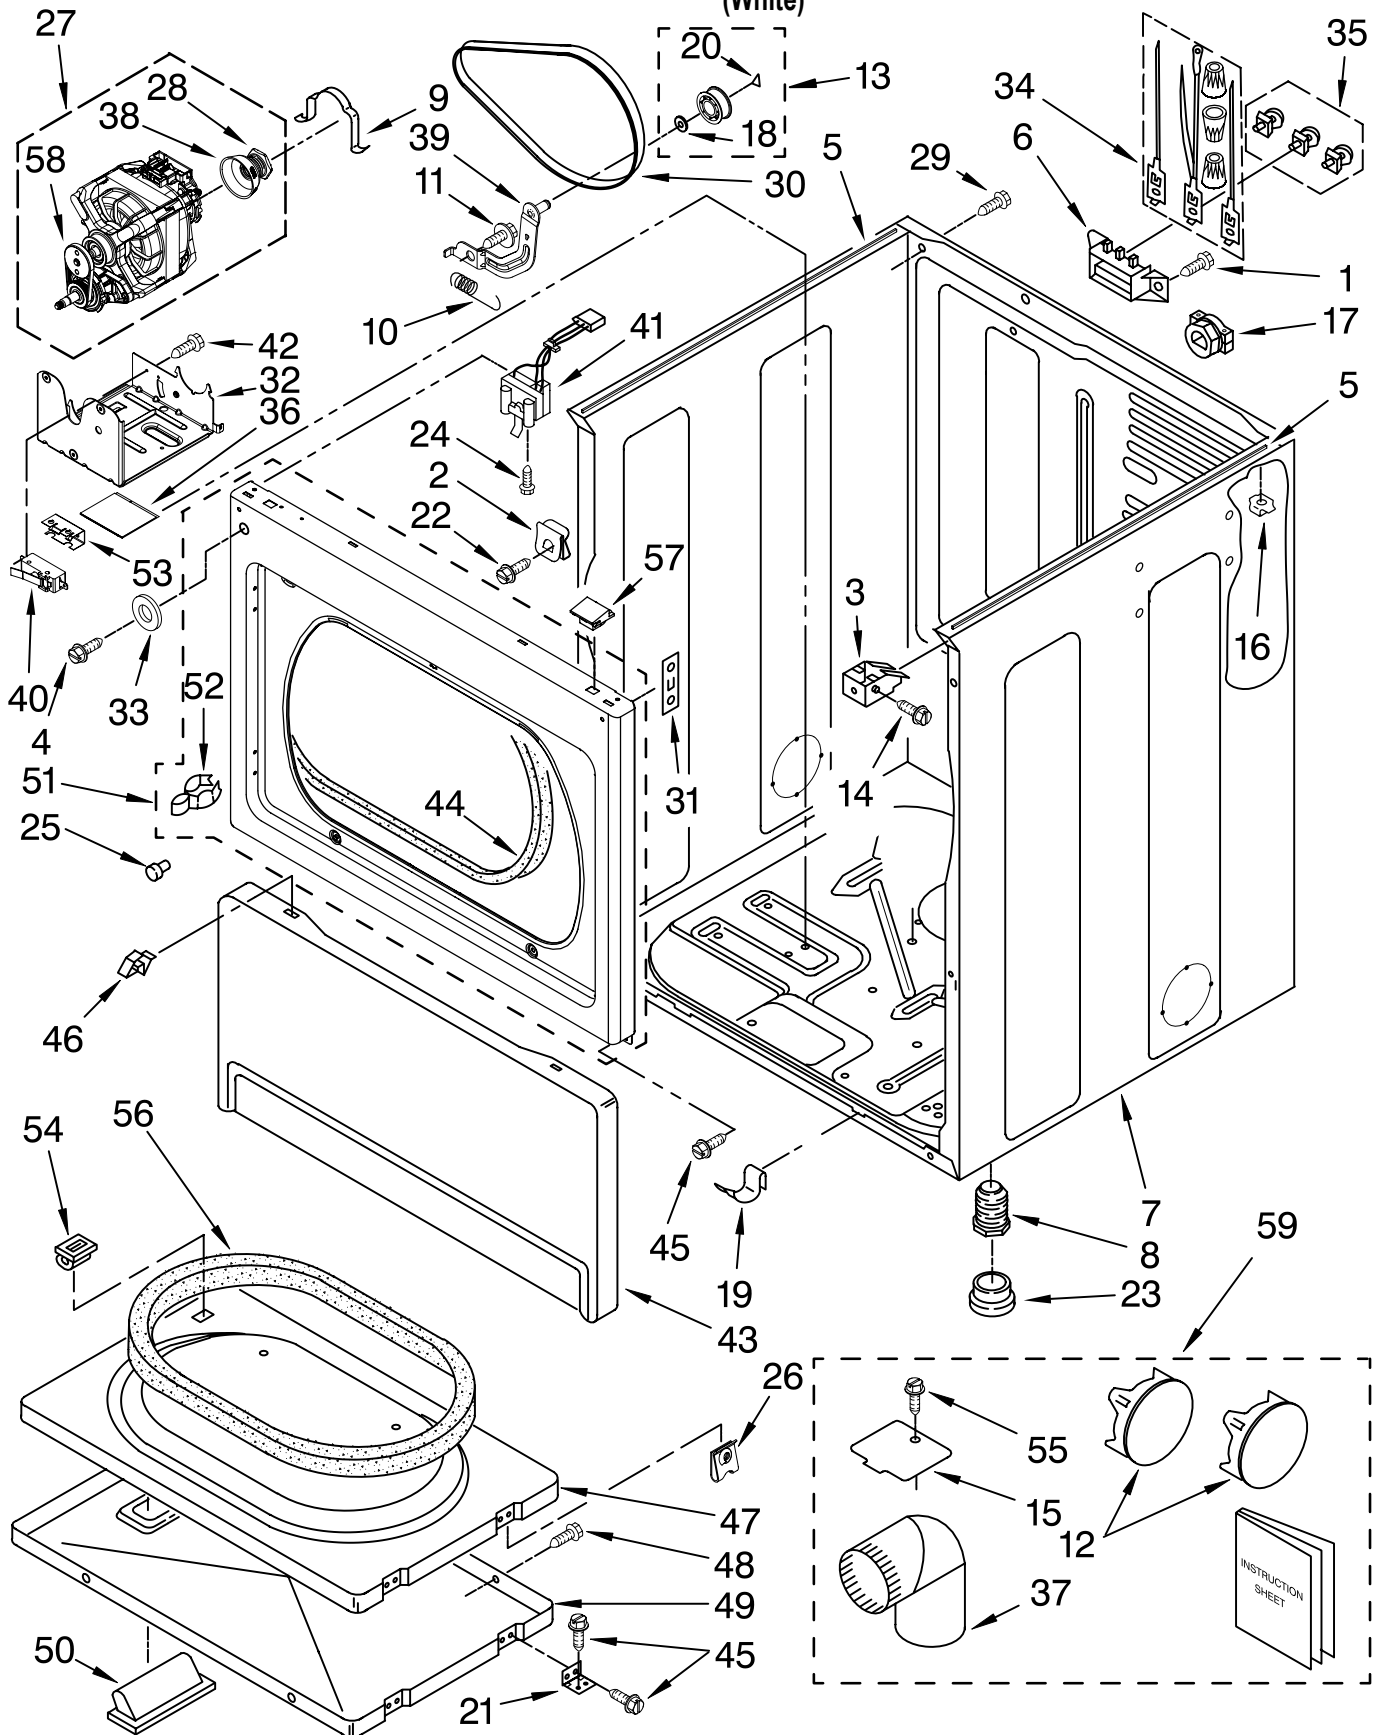

PARTS LIST

for

MAYTAG[®]

**COMMERCIAL
ELECTRIC DRYER**

MODEL NO.

MDE17CSBGW0

TOP AND CONSOLE PARTS

For Model: MDE17CSBGW0

WIRING HARNESS PARTS

- 20 → [Image of connector]
- 21 → [Image of connector]
- 22 → [Image of connector]
- 23 → [Image of connector]
- 24 → [Image of connector]
- 25 → [Image of connector]
- 26 → [Image of connector]
- 27 → [Image of connector]

Literature Parts

FOR ORDERING INFORMATION REFER TO PARTS PRICE LIST

CABINET PARTS

For Model: MDE17CSBGW0

(White)

FOR ORDERING INFORMATION REFER TO PARTS PRICE LIST

BULKHEAD PARTS

For Model: MDE17CSBGW0