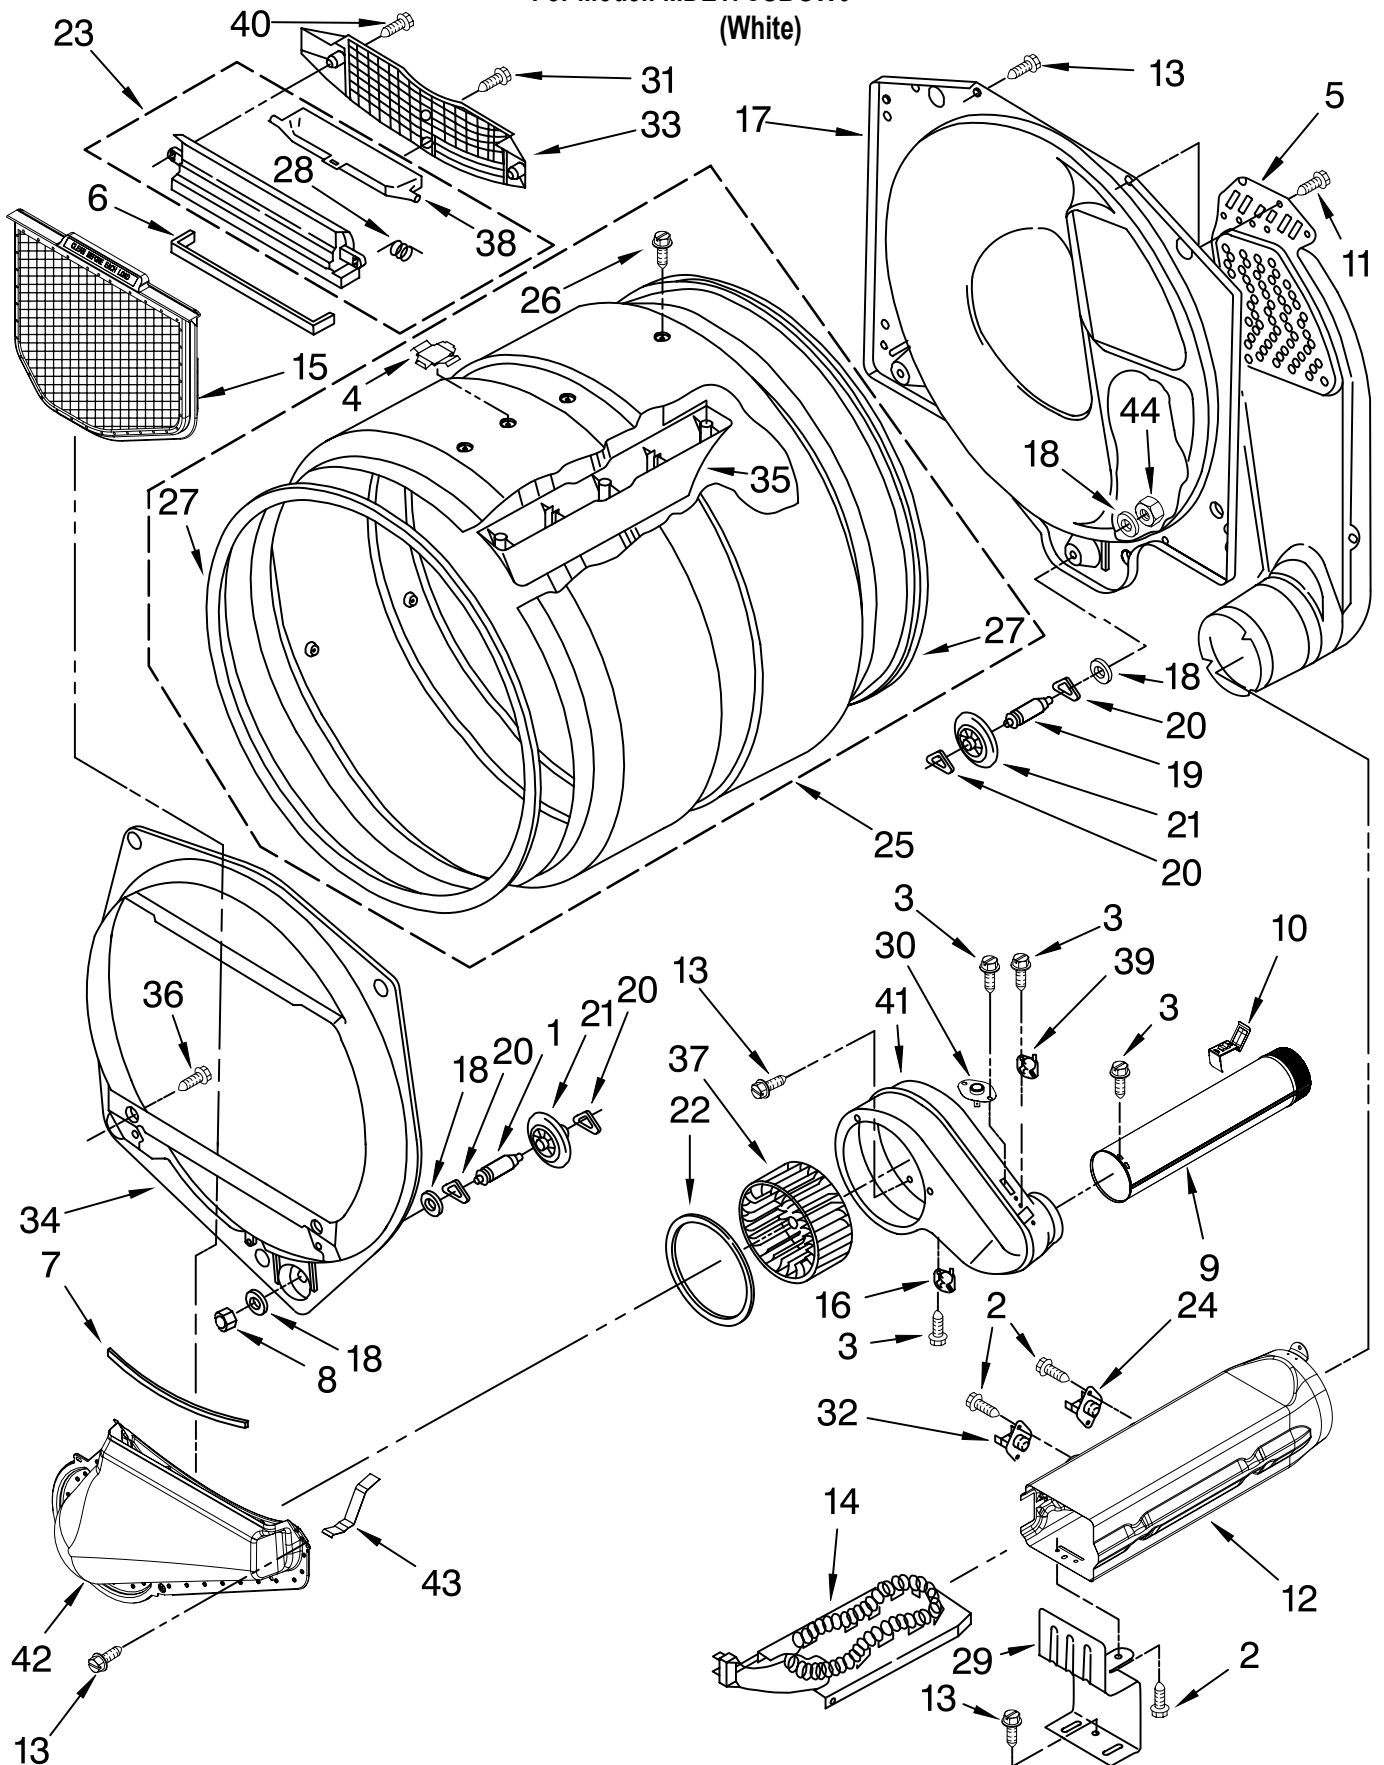

BULKHEAD PARTS

For Model: MDE17CSBGW0

(White)

FOR ORDERING INFORMATION REFER TO PARTS PRICE LIST