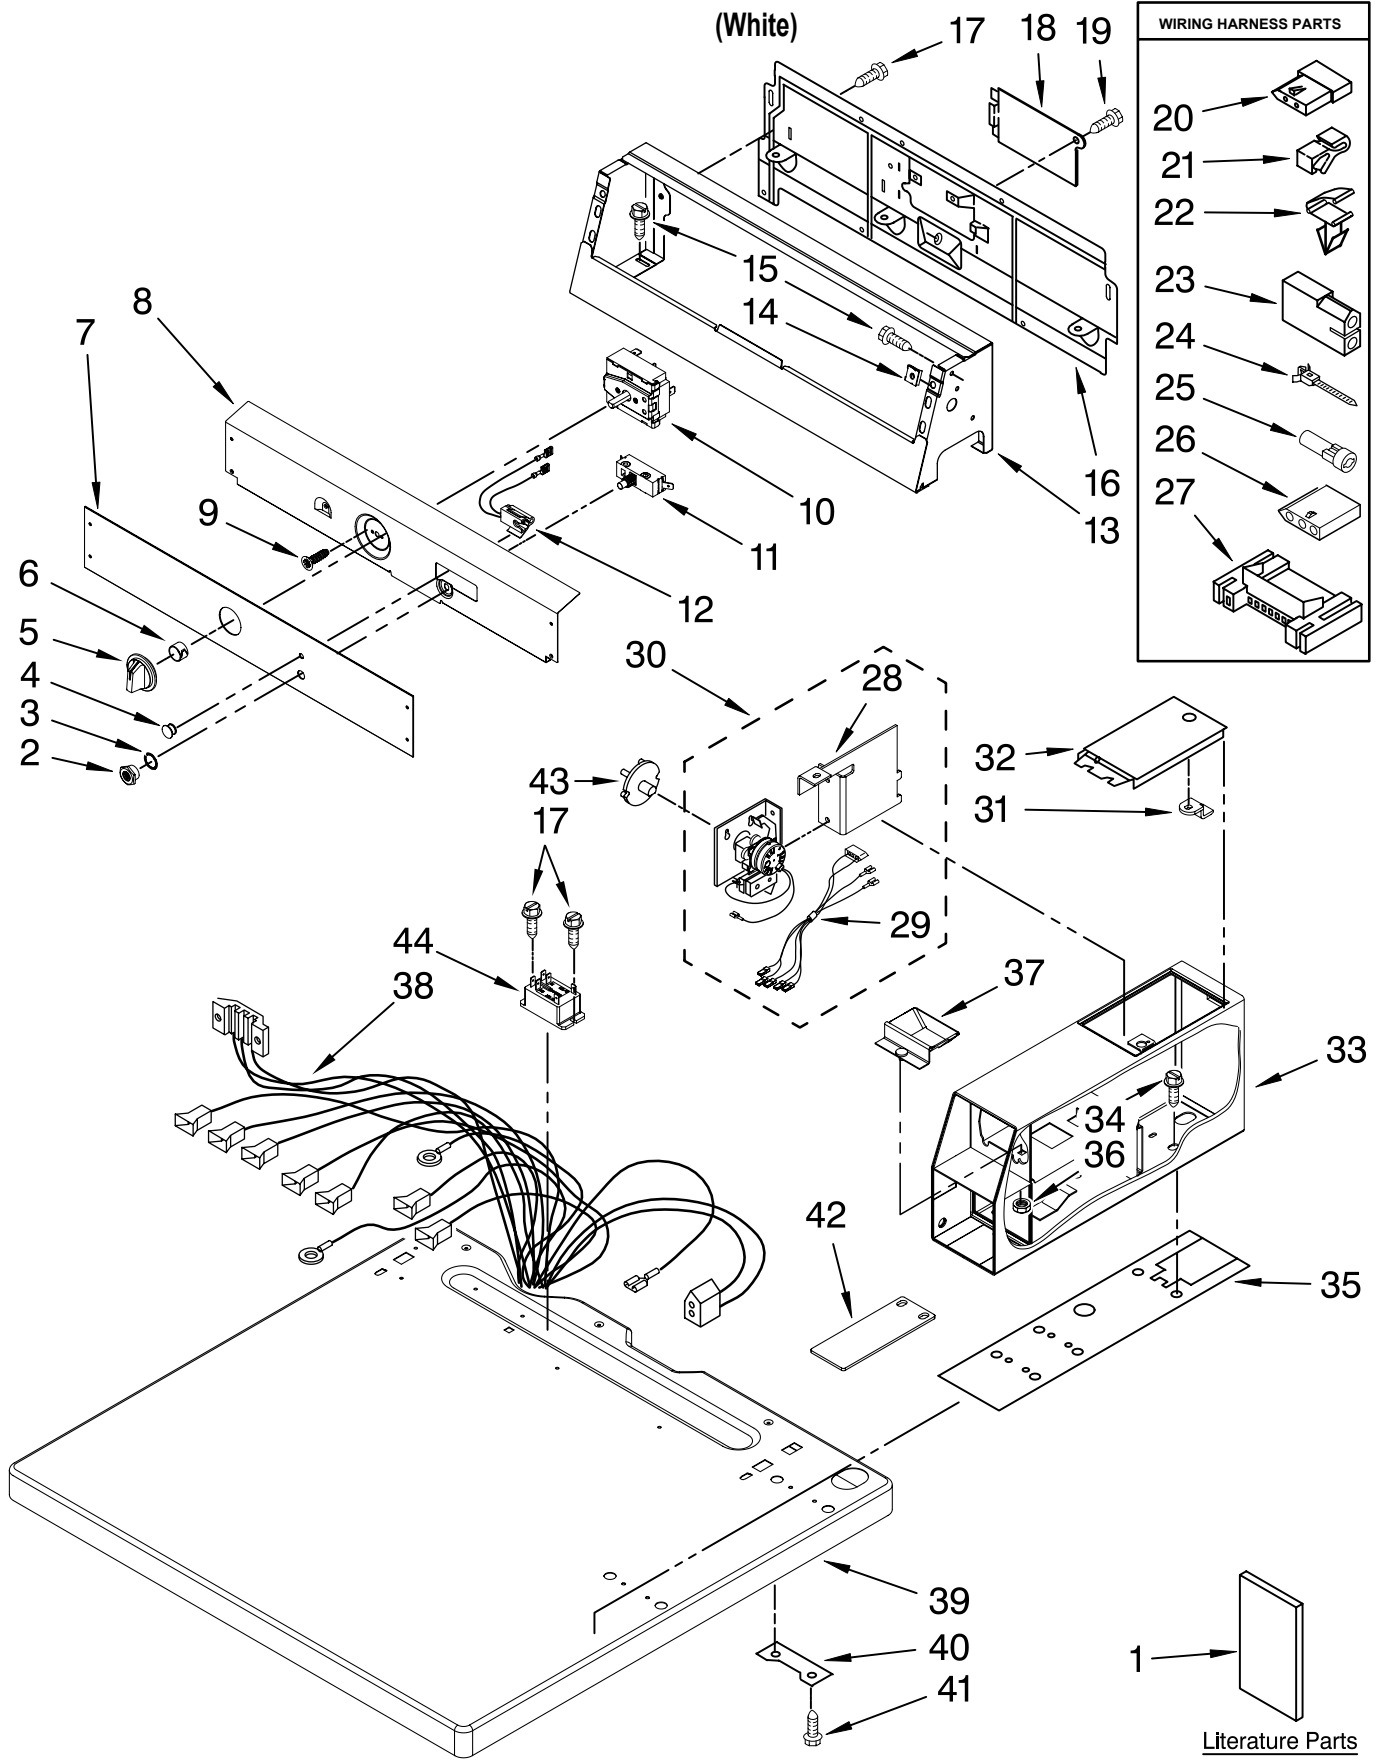

PARTS LIST

for

MAYTAG[®]

**COMMERCIAL
ELECTRIC DRYER**

MODEL NO.

MDE17CSBGW0

TOP AND CONSOLE PARTS

For Model: MDE17CSBGW0

WIRING HARNESS PARTS

- 20 → [Image of connector]
- 21 → [Image of connector]
- 22 → [Image of connector]
- 23 → [Image of connector]
- 24 → [Image of connector]
- 25 → [Image of connector]
- 26 → [Image of connector]
- 27 → [Image of connector]

Literature Parts

FOR ORDERING INFORMATION REFER TO PARTS PRICE LIST

CABINET PARTS

For Model: MDE17CSBGW0

(White)

FOR ORDERING INFORMATION REFER TO PARTS PRICE LIST

BULKHEAD PARTS

For Model: MDE17CSBGW0