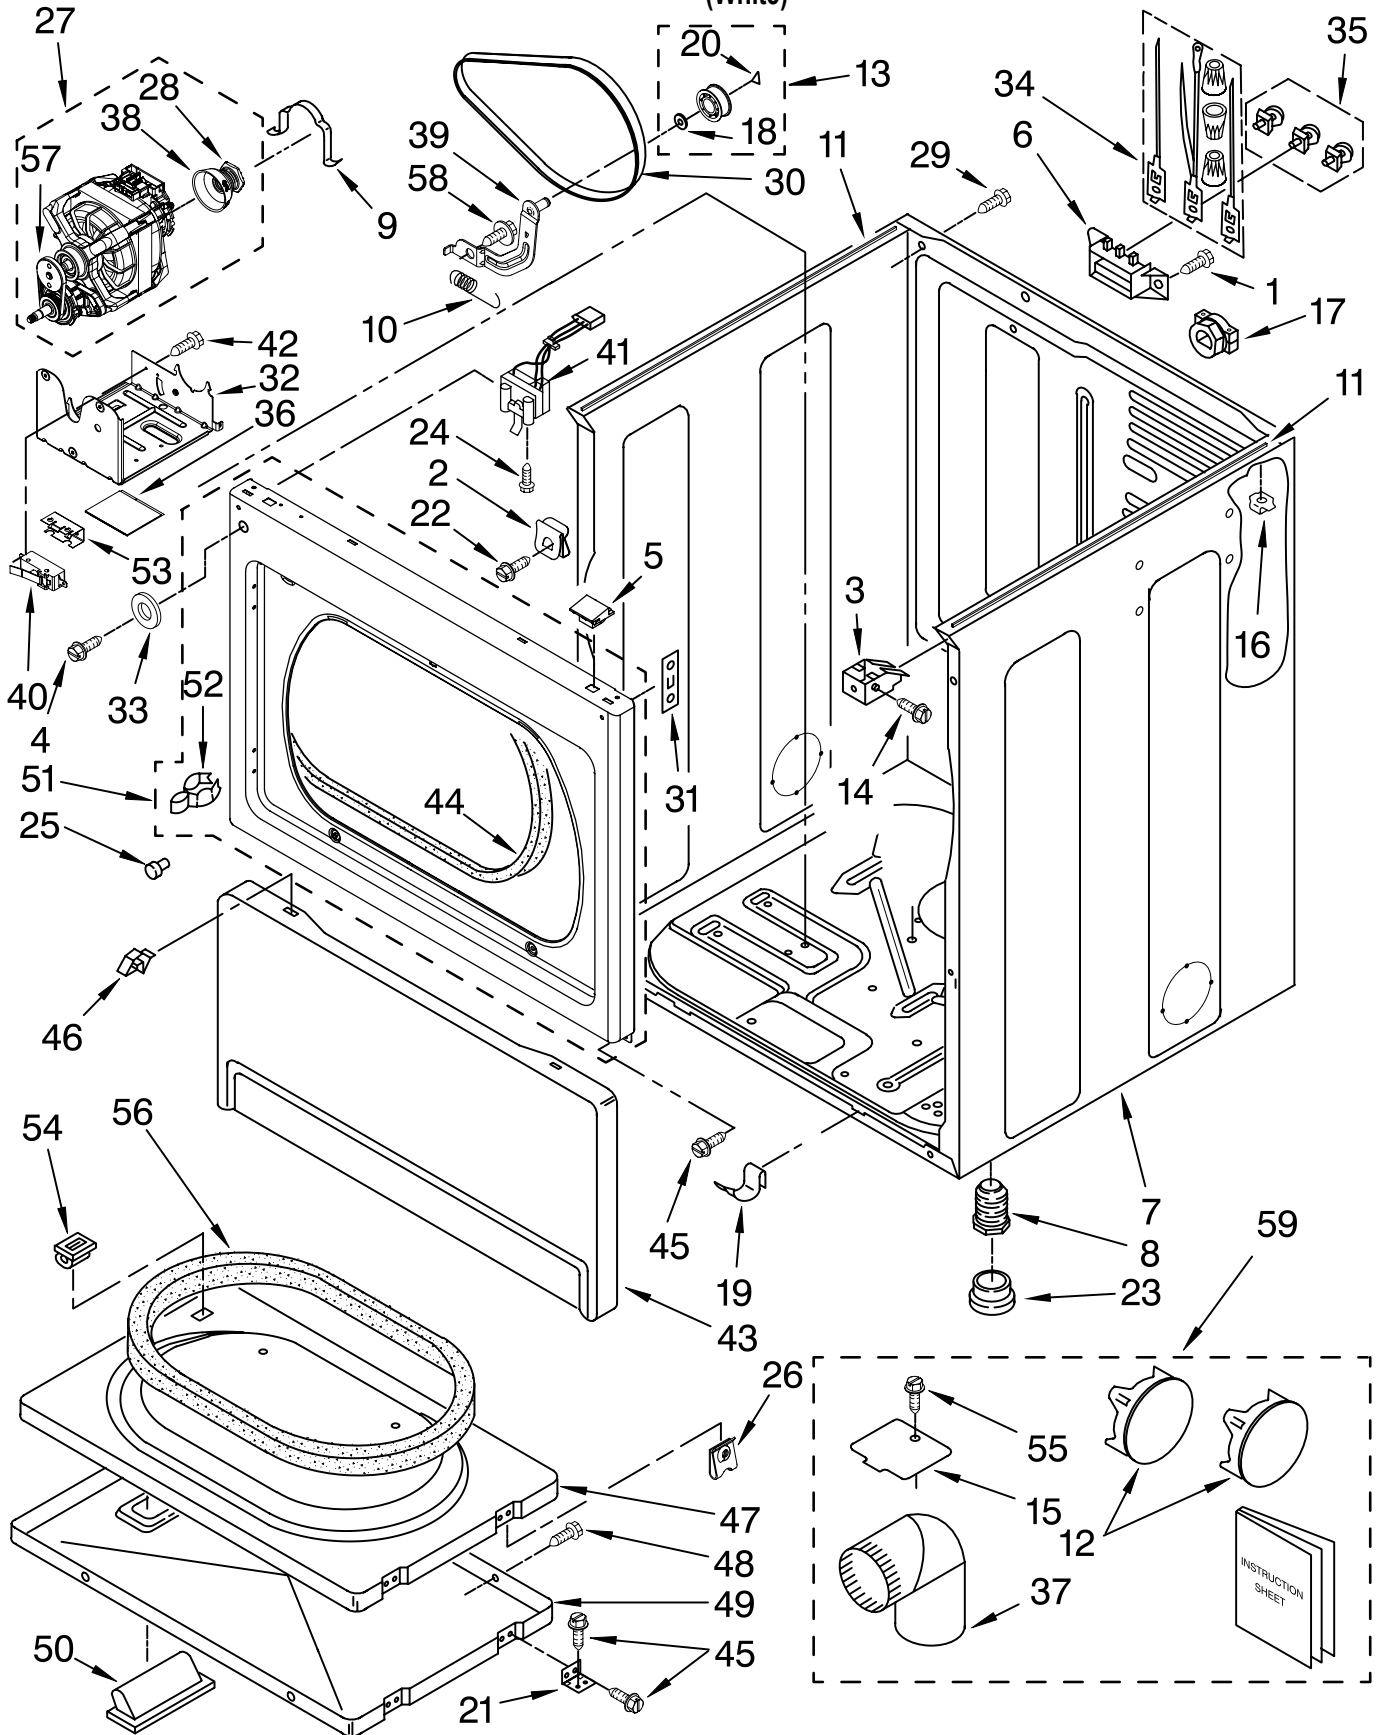

PARTS LIST

for

MAYTAG[®]

**COMMERCIAL
ELECTRIC DRYER**

MODEL

MDE17MNBGW0

TOP AND CONSOLE PARTS

For Model: MDE17MNBGW0
(White)

Literature Parts

FOR ORDERING INFORMATION REFER TO PARTS PRICE LIST

CABINET PARTS

For Model: MDE17MNBGW0
(White)

FOR ORDERING INFORMATION REFER TO PARTS PRICE LIST