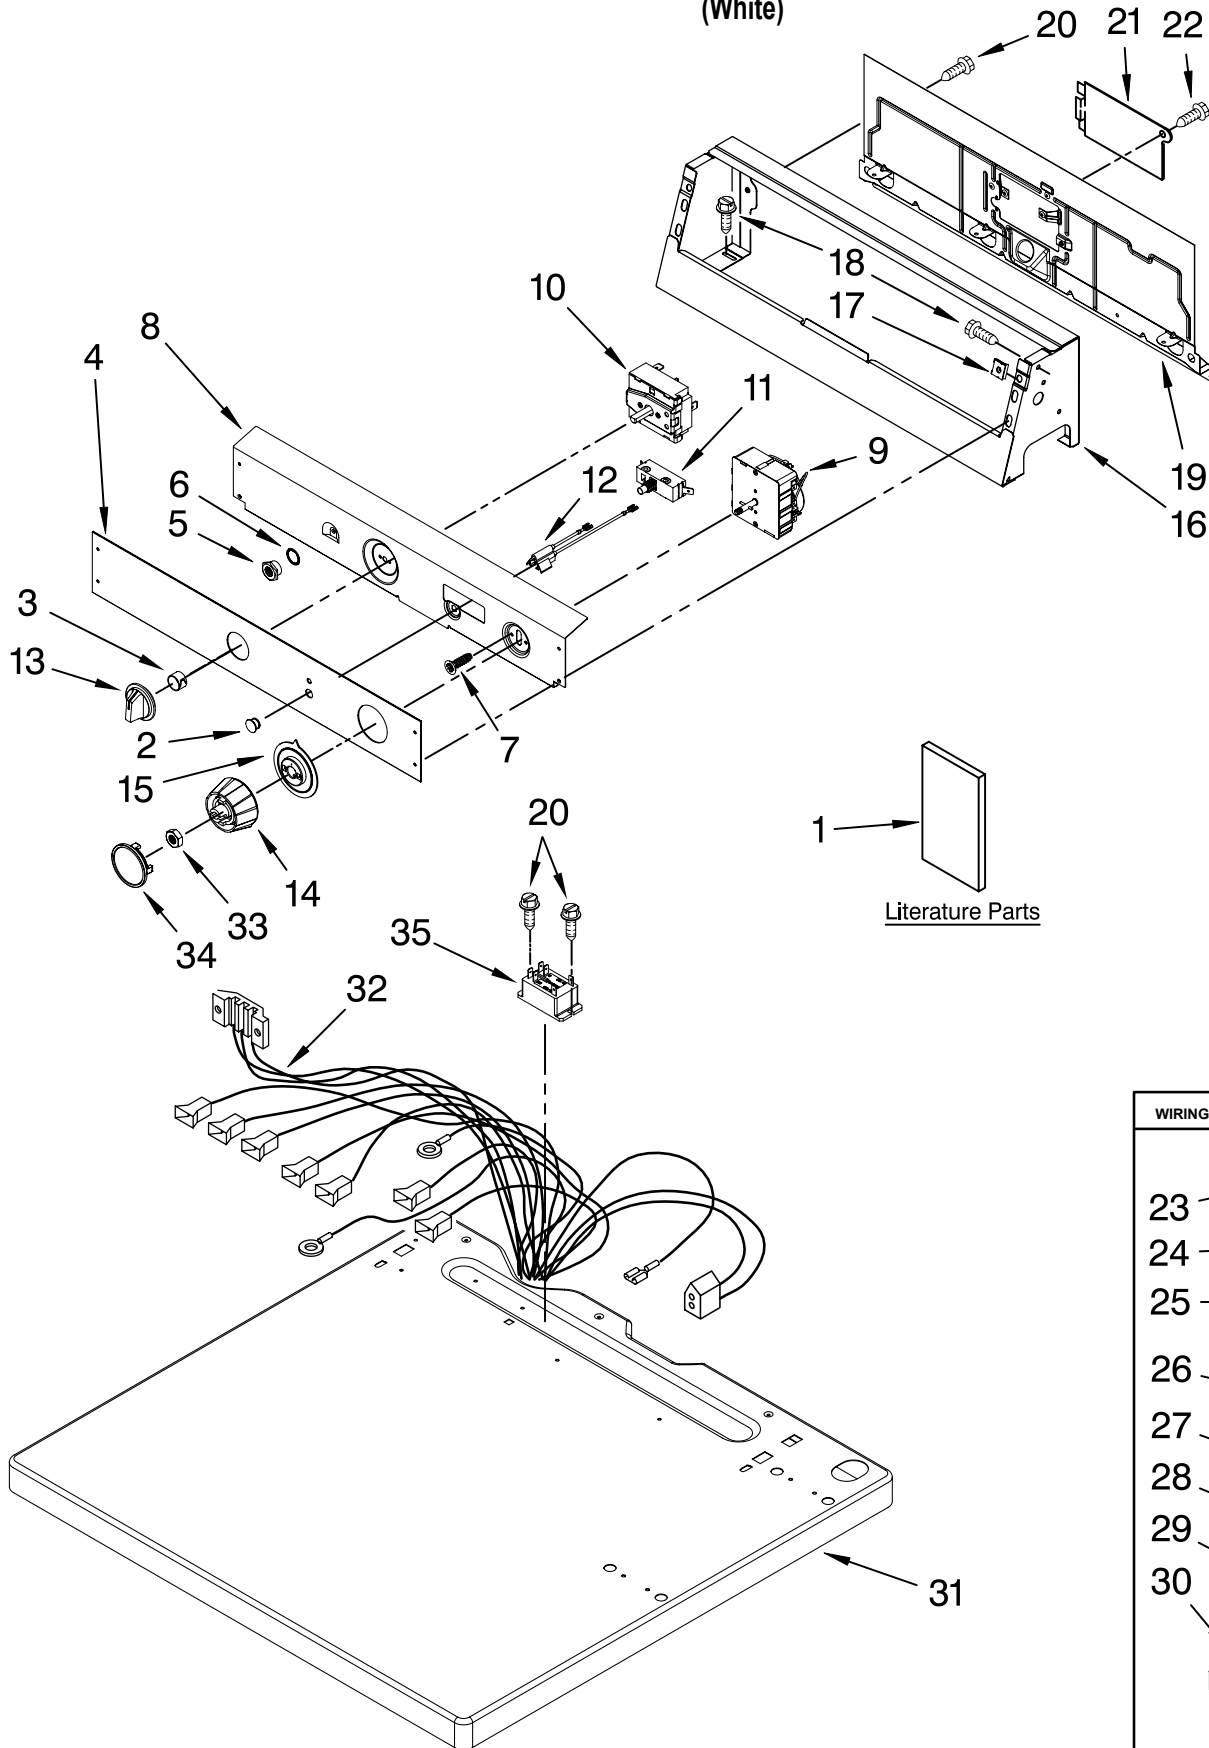

PARTS LIST

for

MAYTAG[®]

**COMMERCIAL
ELECTRIC DRYER**

MODEL

MDE17MNBGW0

TOP AND CONSOLE PARTS

For Model: MDE17MNBGW0
(White)

Literature Parts

FOR ORDERING INFORMATION REFER TO PARTS PRICE LIST

CABINET PARTS

For Model: MDE17MNBGW0
(White)

FOR ORDERING INFORMATION REFER TO PARTS PRICE LIST