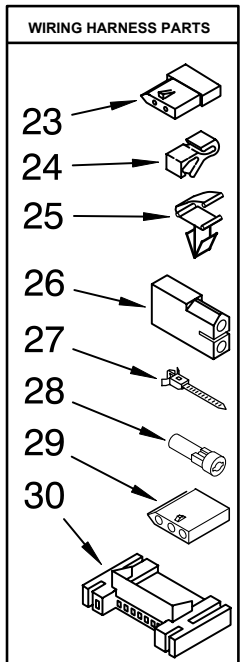

PARTS LIST

for

MAYTAG[®]

**COMMERCIAL
ELECTRIC DRYER**

MODEL

MDE17MNBGW0

TOP AND CONSOLE PARTS

For Model: MDE17MNBGW0
(White)

Literature Parts

FOR ORDERING INFORMATION REFER TO PARTS PRICE LIST

CABINET PARTS

For Model: MDE17MNBGW0
(White)

FOR ORDERING INFORMATION REFER TO PARTS PRICE LIST