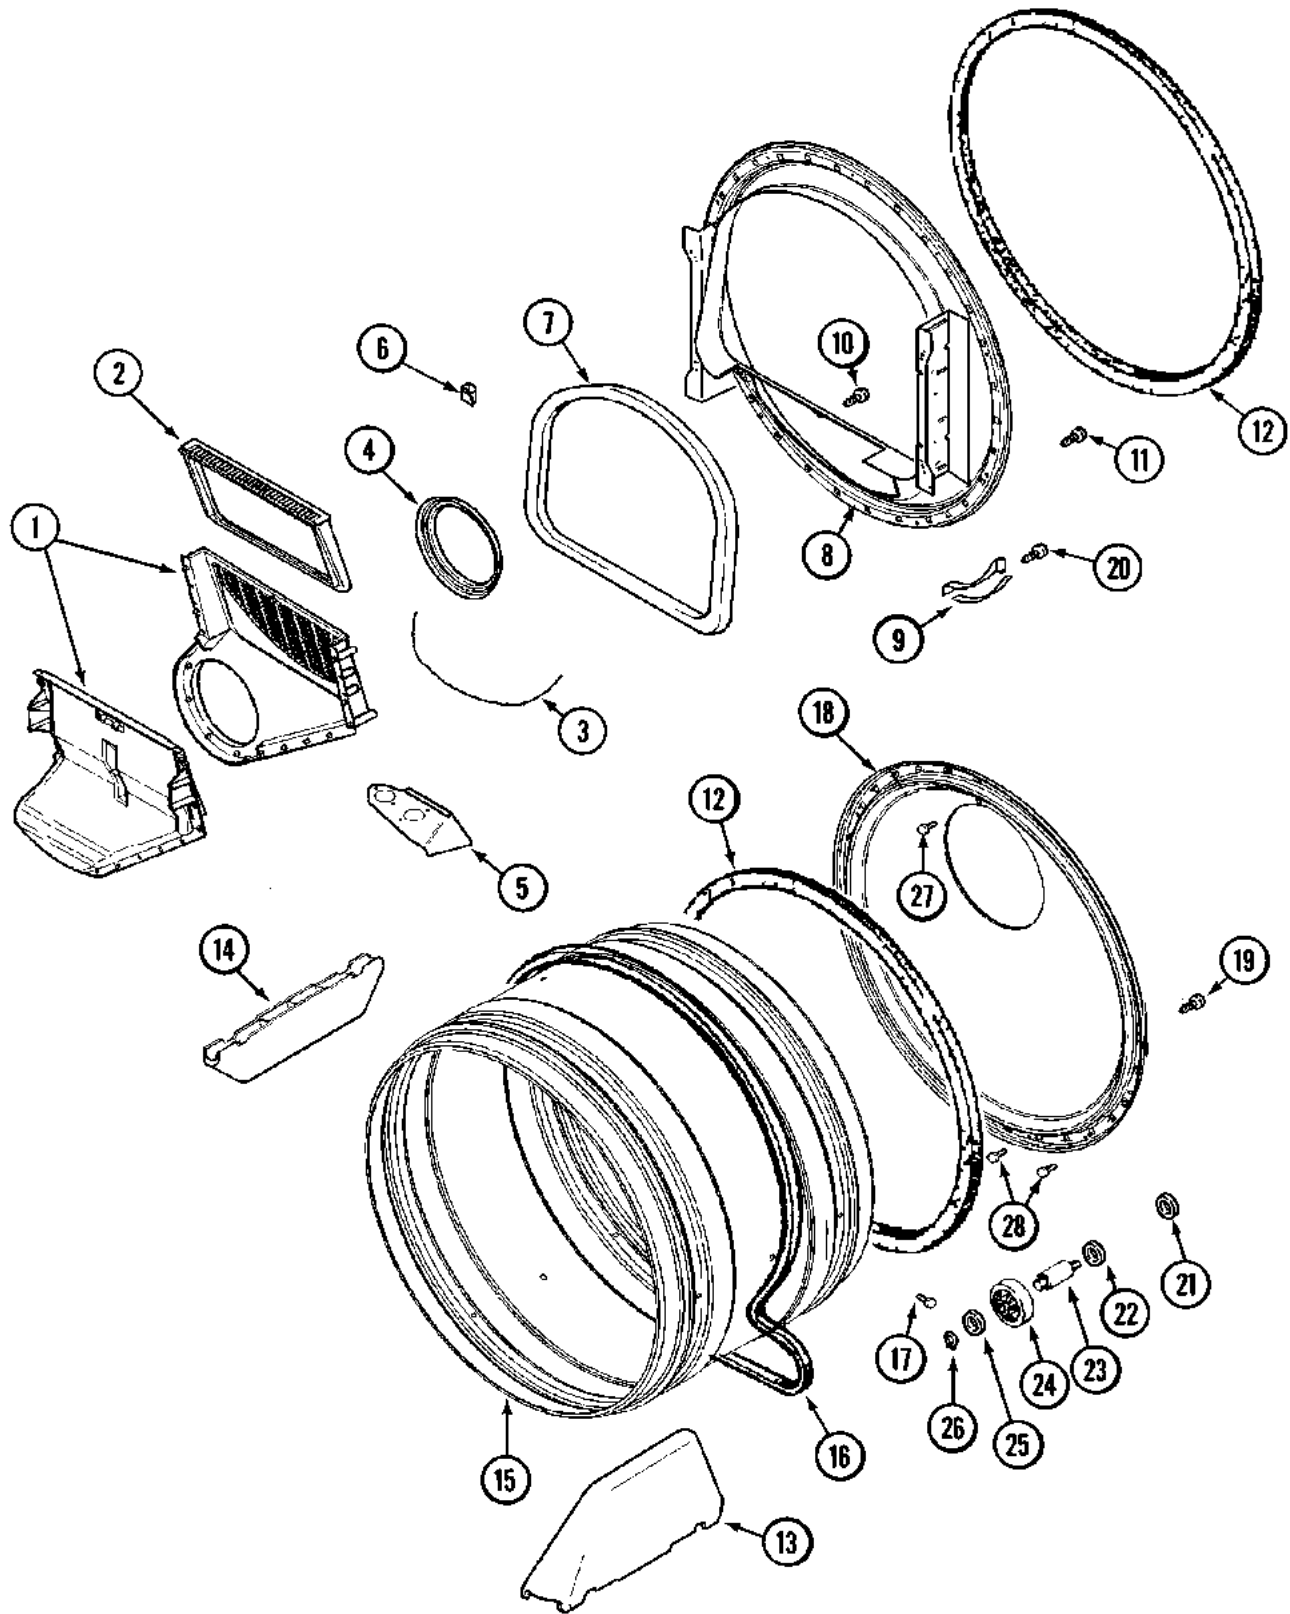

Section: TUMBLER

Model: MDE16MNAGW

LD13-39