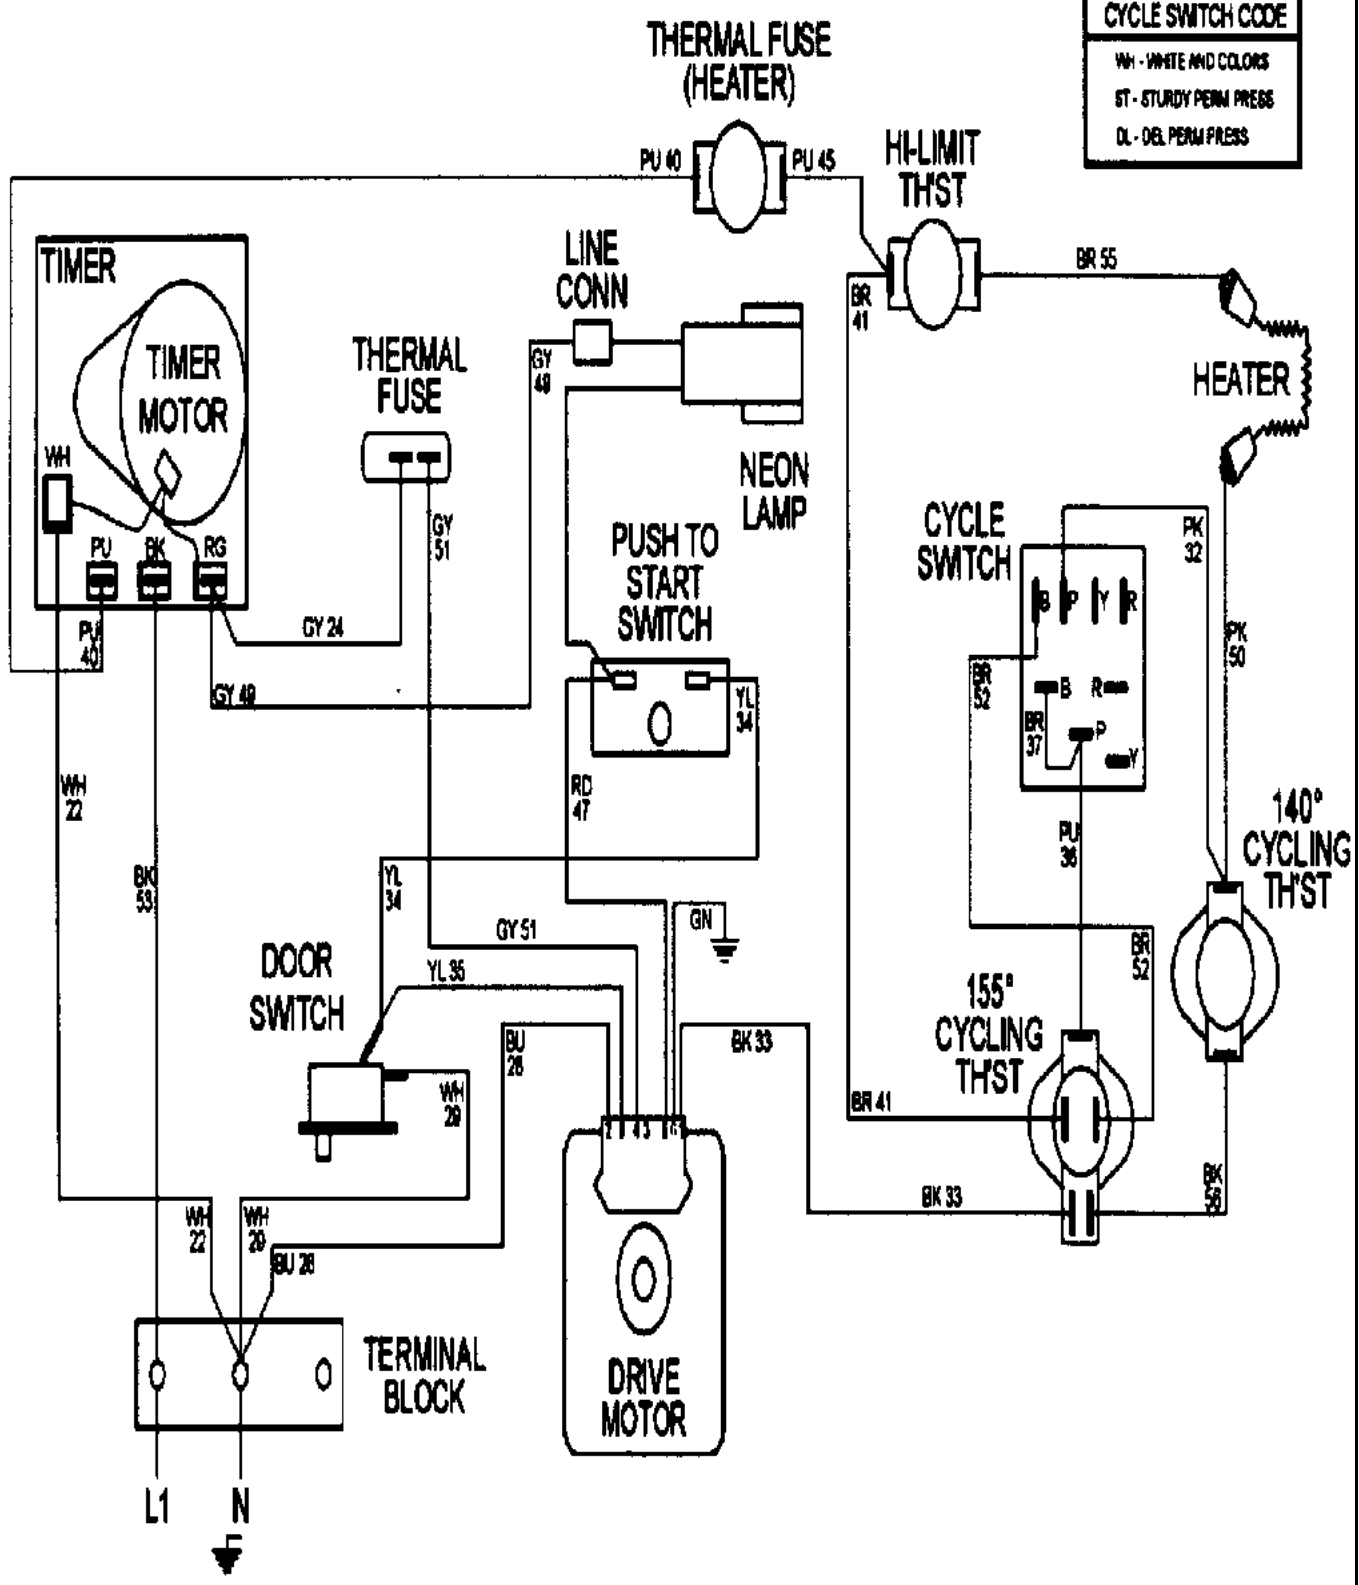

Section: WIRING INFORMATION

Model: MDE16MNAGW

| CYCLE SWITCH CODE |                   |
|-------------------|-------------------|
| WH                | WHITE AND COLORS  |
| ST                | STURDY PERM PRESS |
| DL                | DEL. PERM PRESS   |