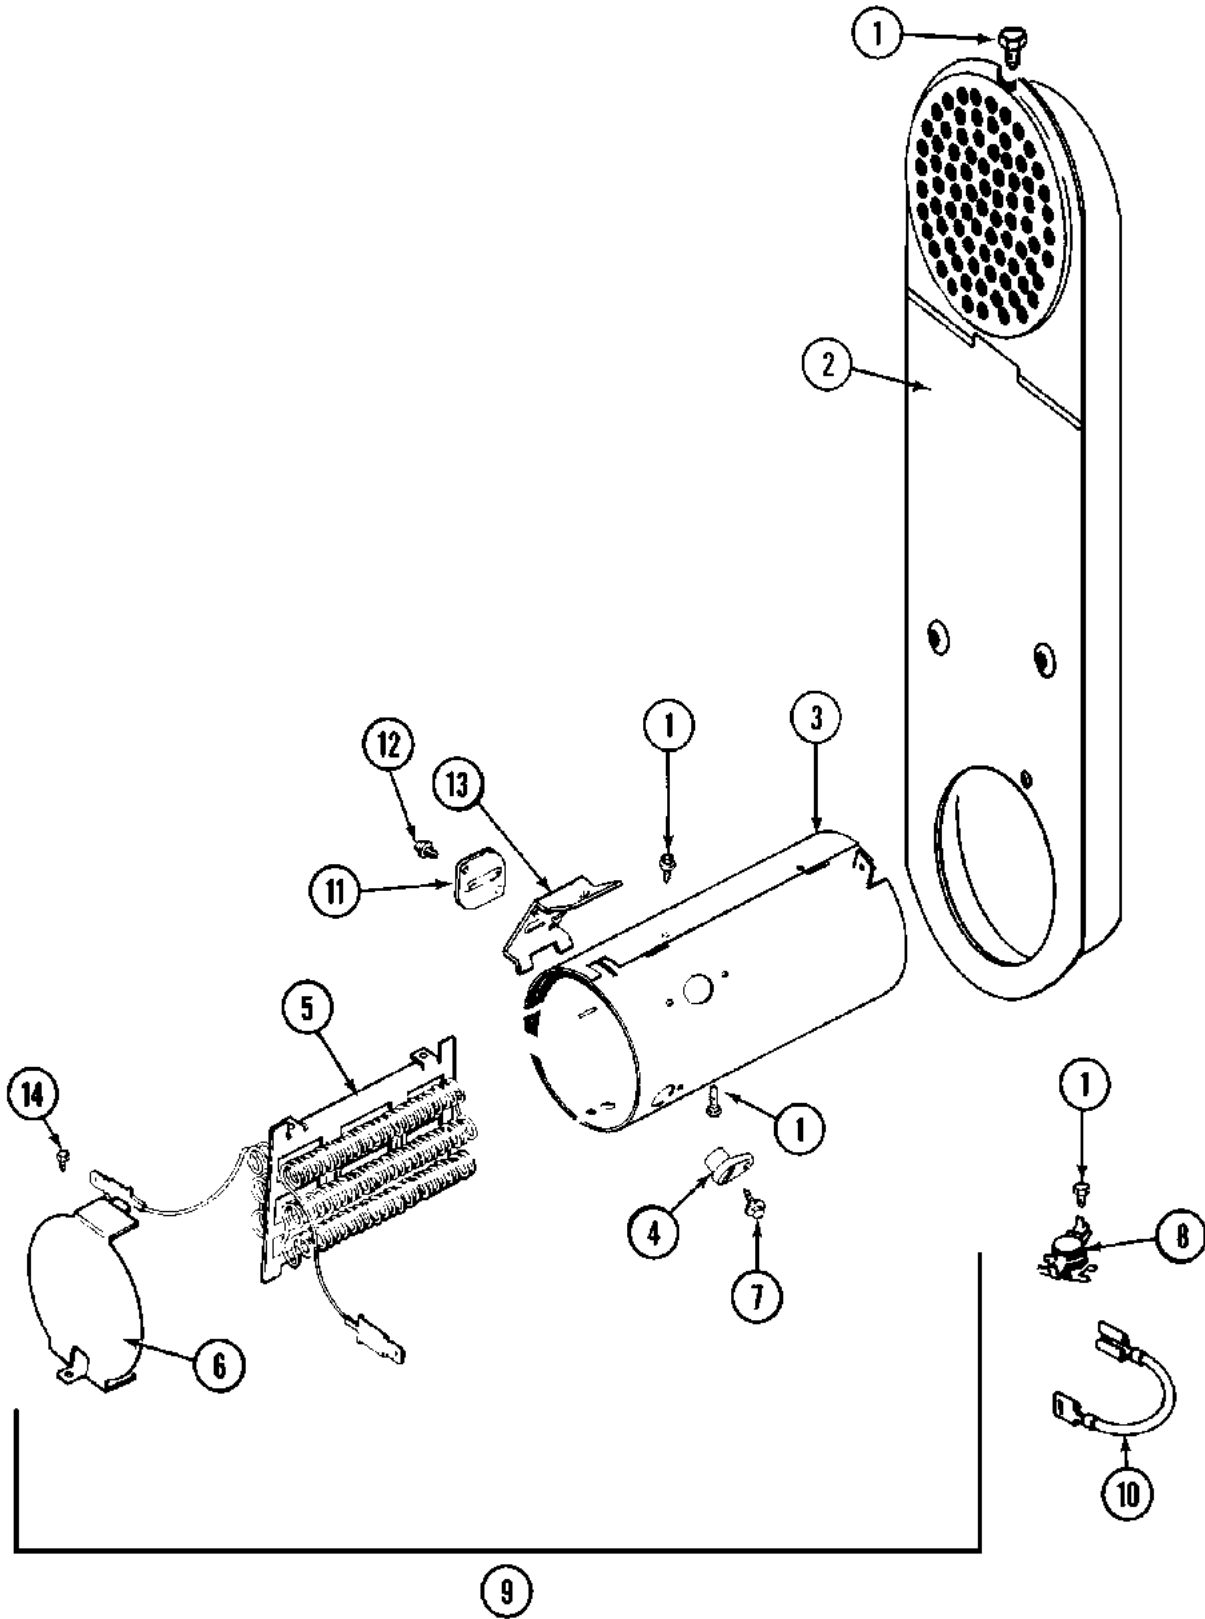

Section: HEATER

Model: MDE16MNAGW