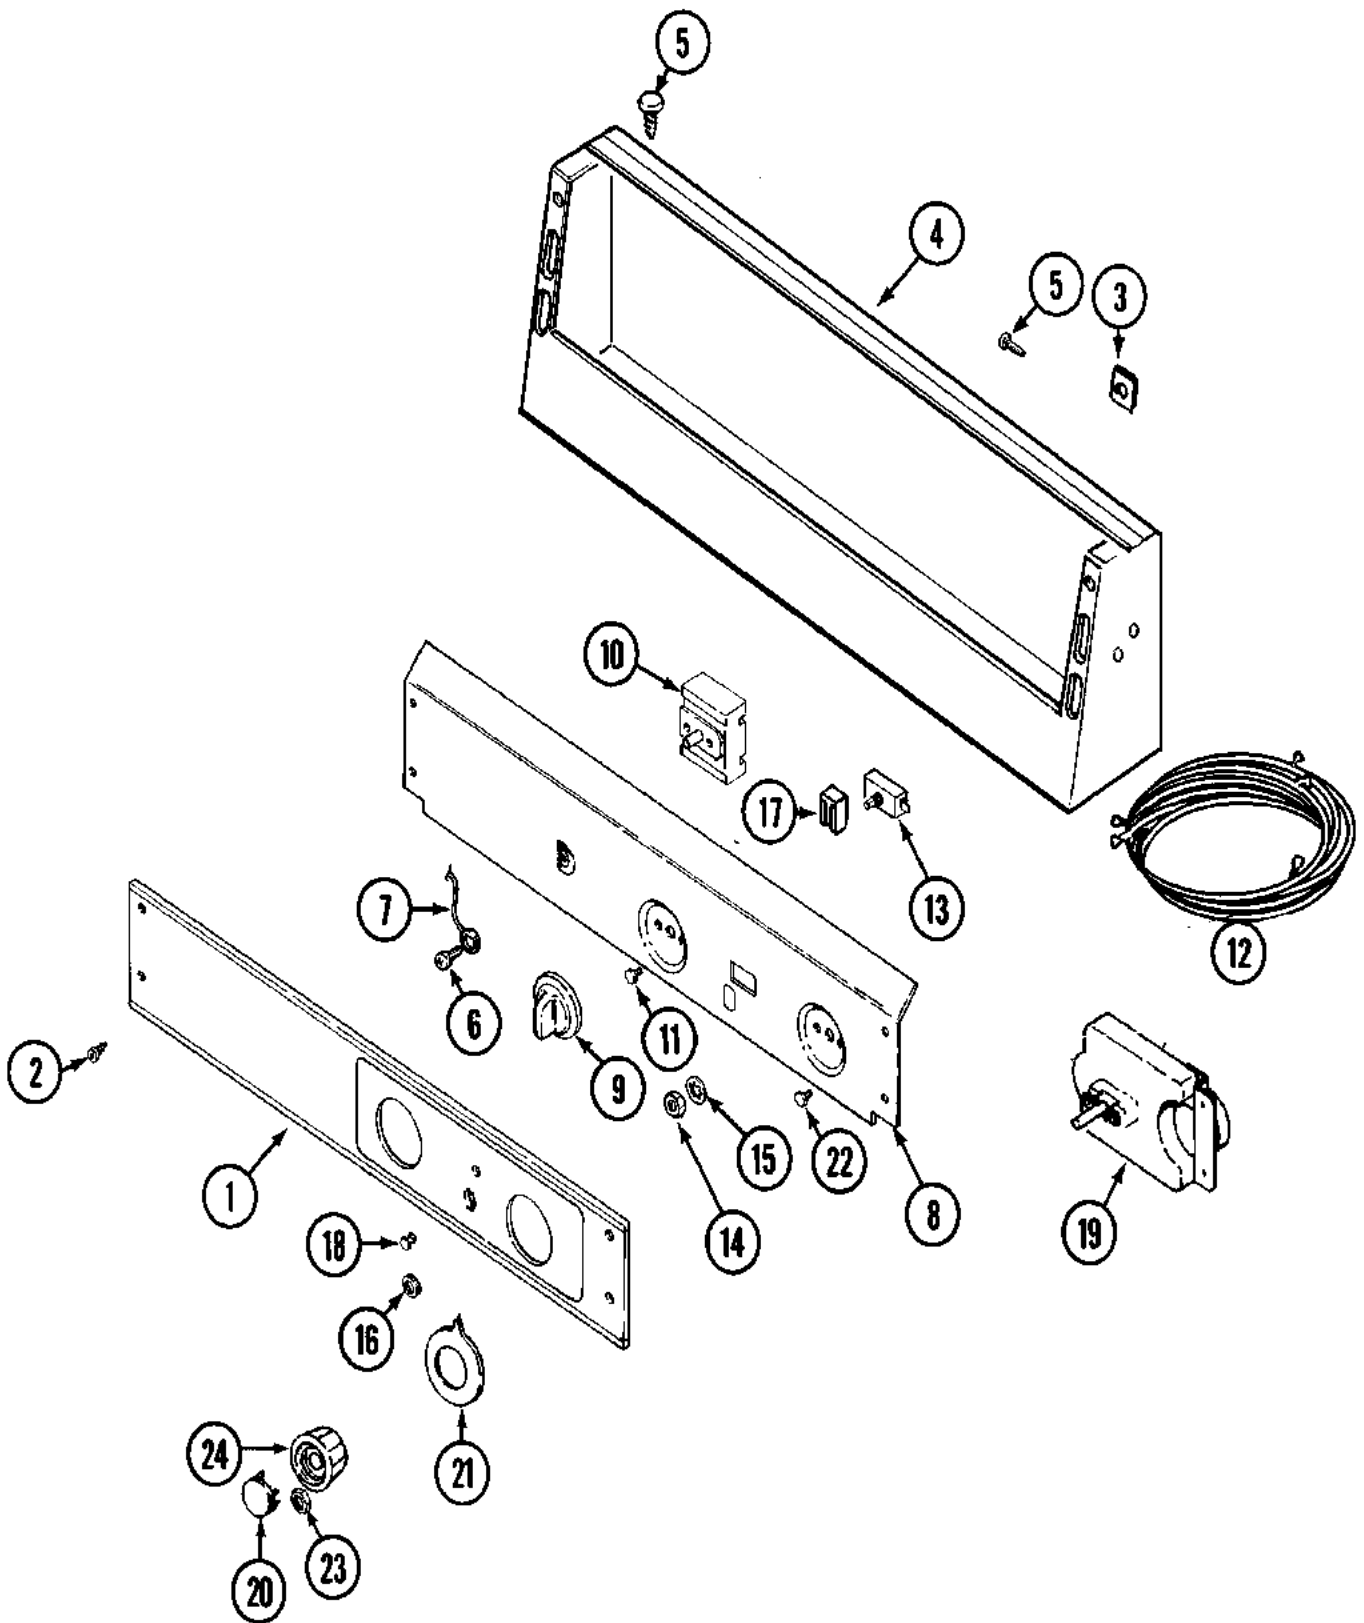

Section: CONTROL PANEL

Model: MDE16MNAGW