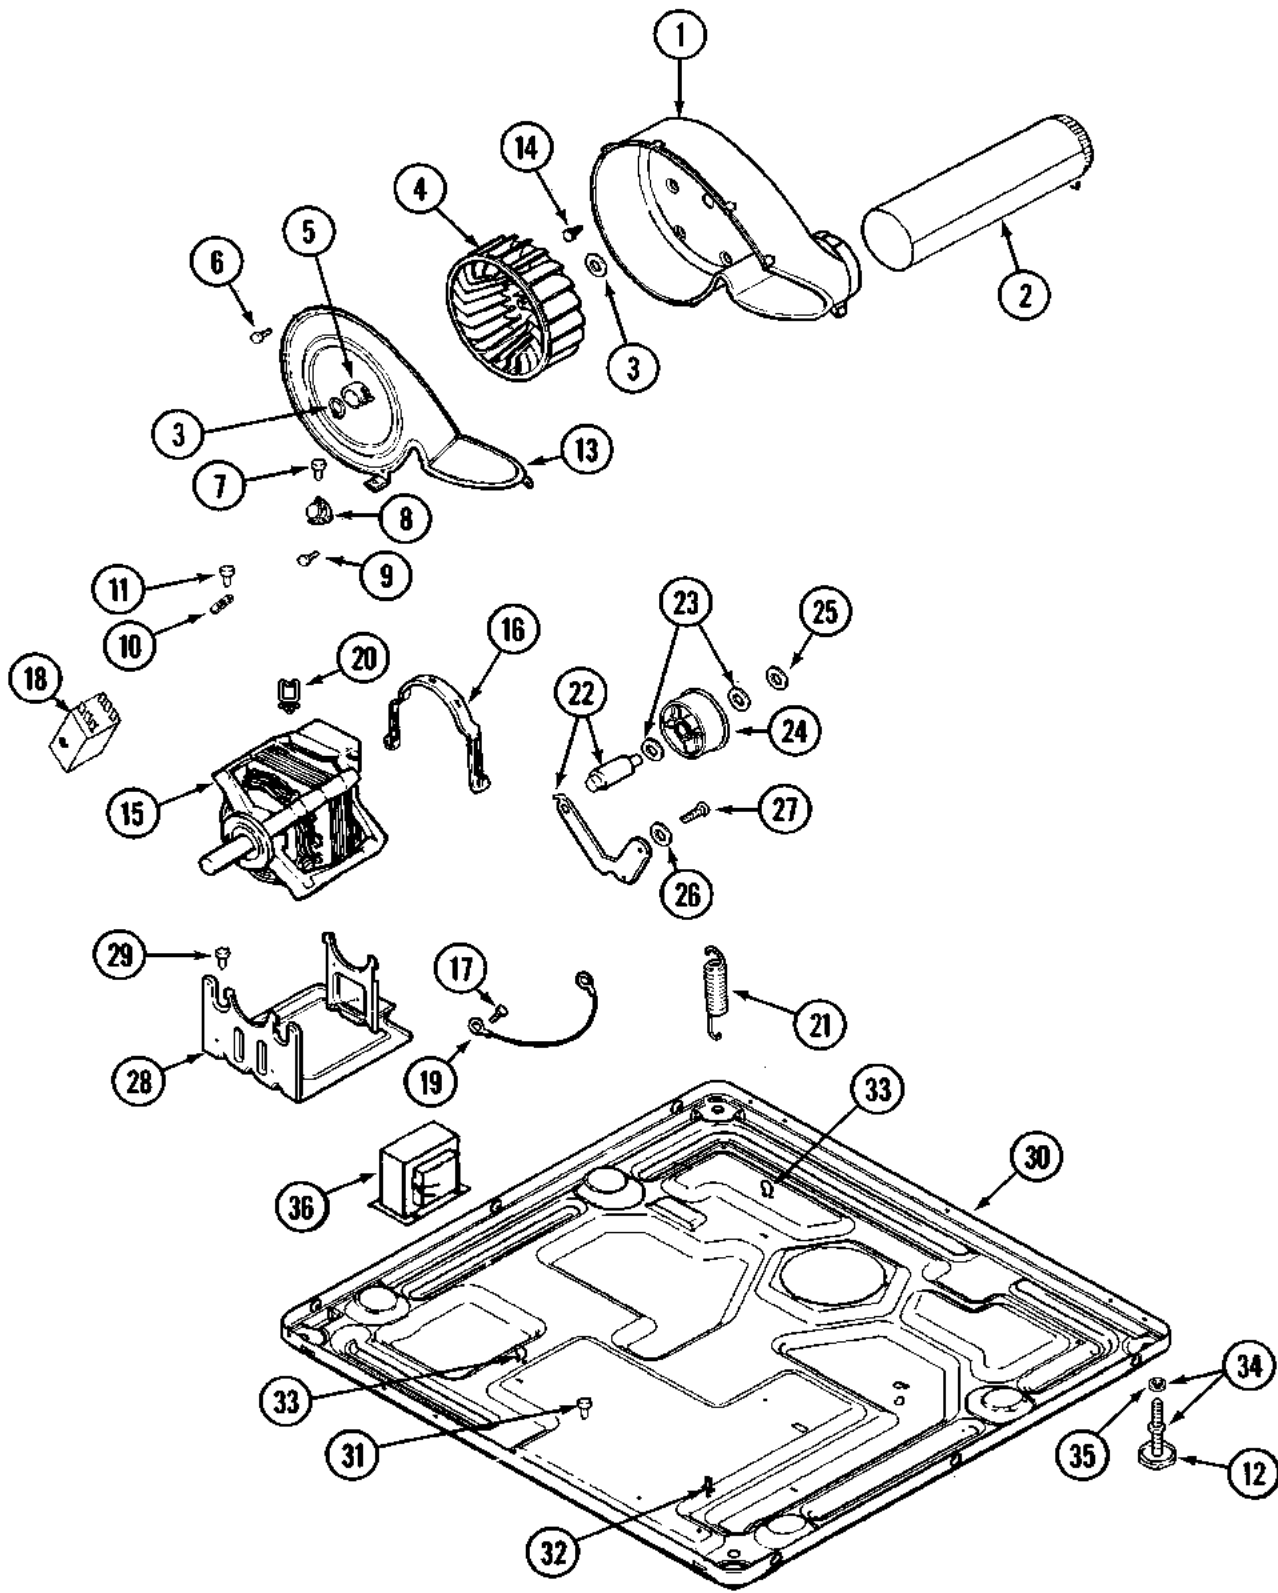

Section: WIRING INFORMATION

Model: MDE16MNAGW

| CYCLE SWITCH CODE |                   |
|-------------------|-------------------|
| WH                | WHITE AND COLORS  |
| ST                | STURDY PERM PRESS |
| DL                | DEL. PERM PRESS   |