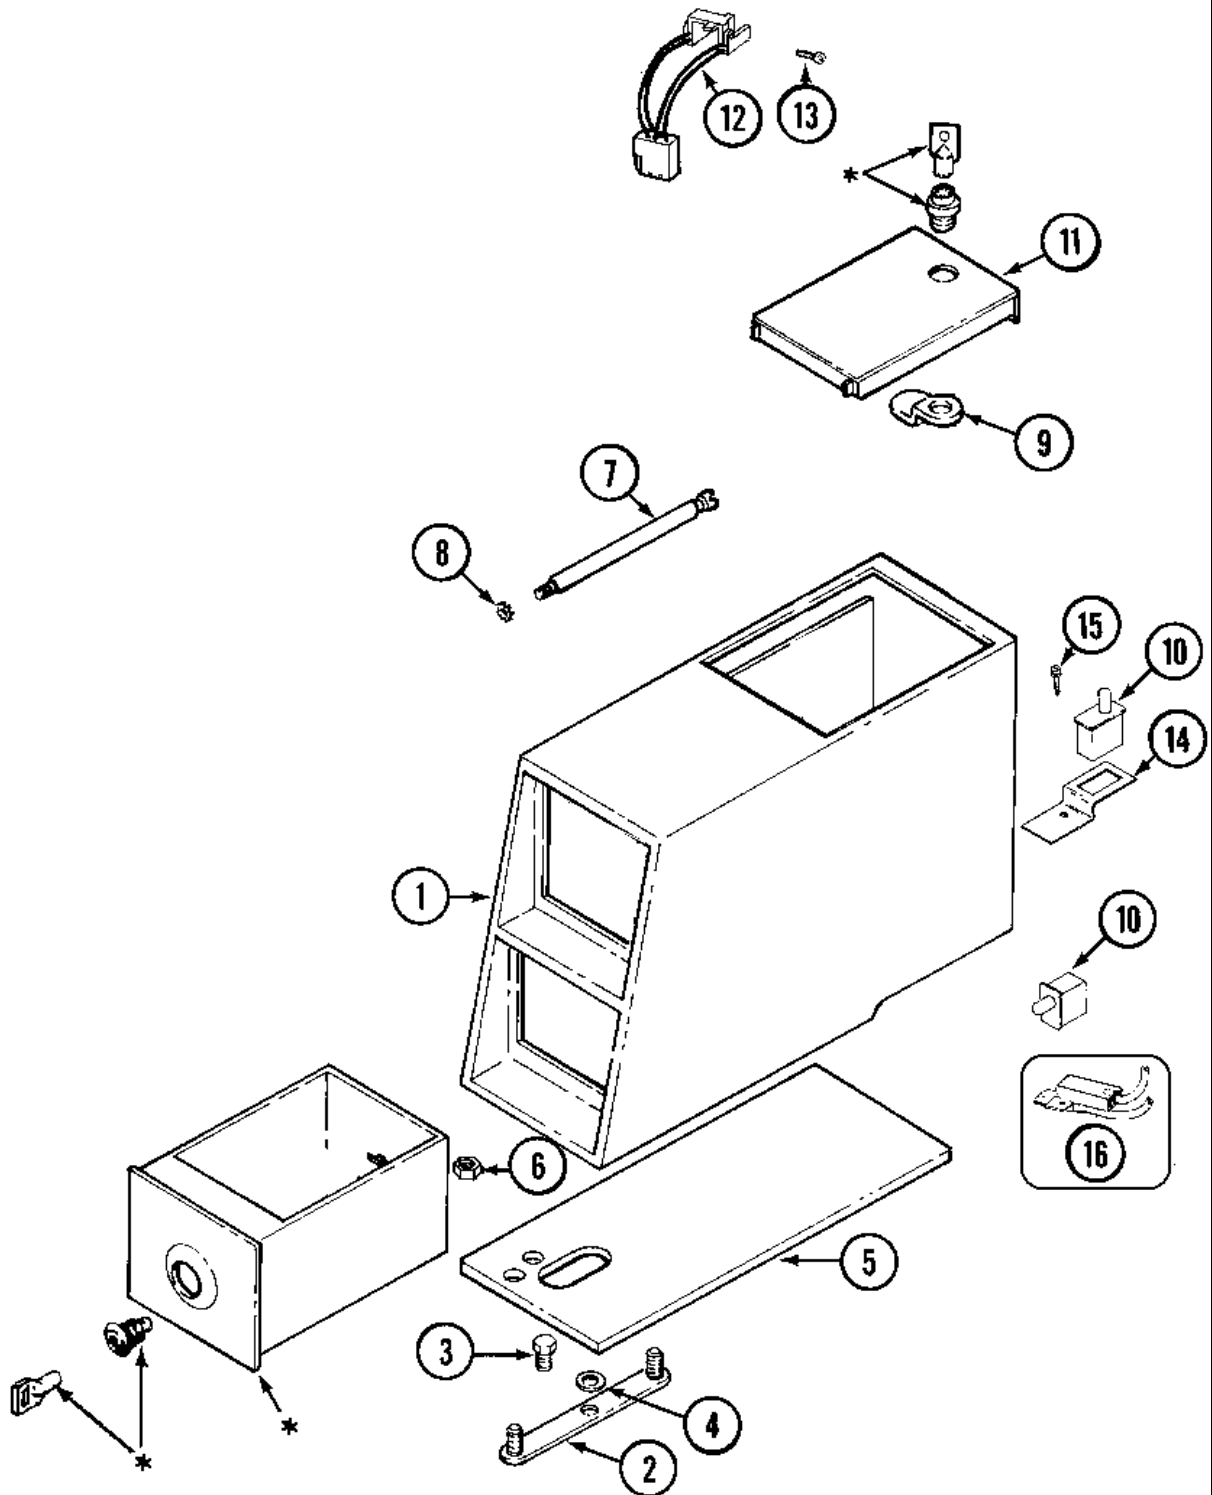

WASHER

Repair Parts List

MODEL NUMBER
MAT12PDDGW

When requesting service or ordering parts, always provide the following information:

- Product Type
- Part Number
- Model Number
- Part Description

MAYTAG®

©2005 Maytag Services

Section: CONTROL PANEL

Model: MAT12PDDGW

Section: CONTROL CENTER

Model: MAT12PDDGW

* CONTACT YOUR COMMERCIAL LAUNDRY DISTRIBUTOR

Section: TOP

Model: MAT12PDDGW

CW13-22

Section: CABINET

Model: MAT12PDDGW

CW12-24

Section: TUB

Model: MAT12PDDGW

CW17-5

Section: TRANSMISSION

Model: MAT12PDDGW