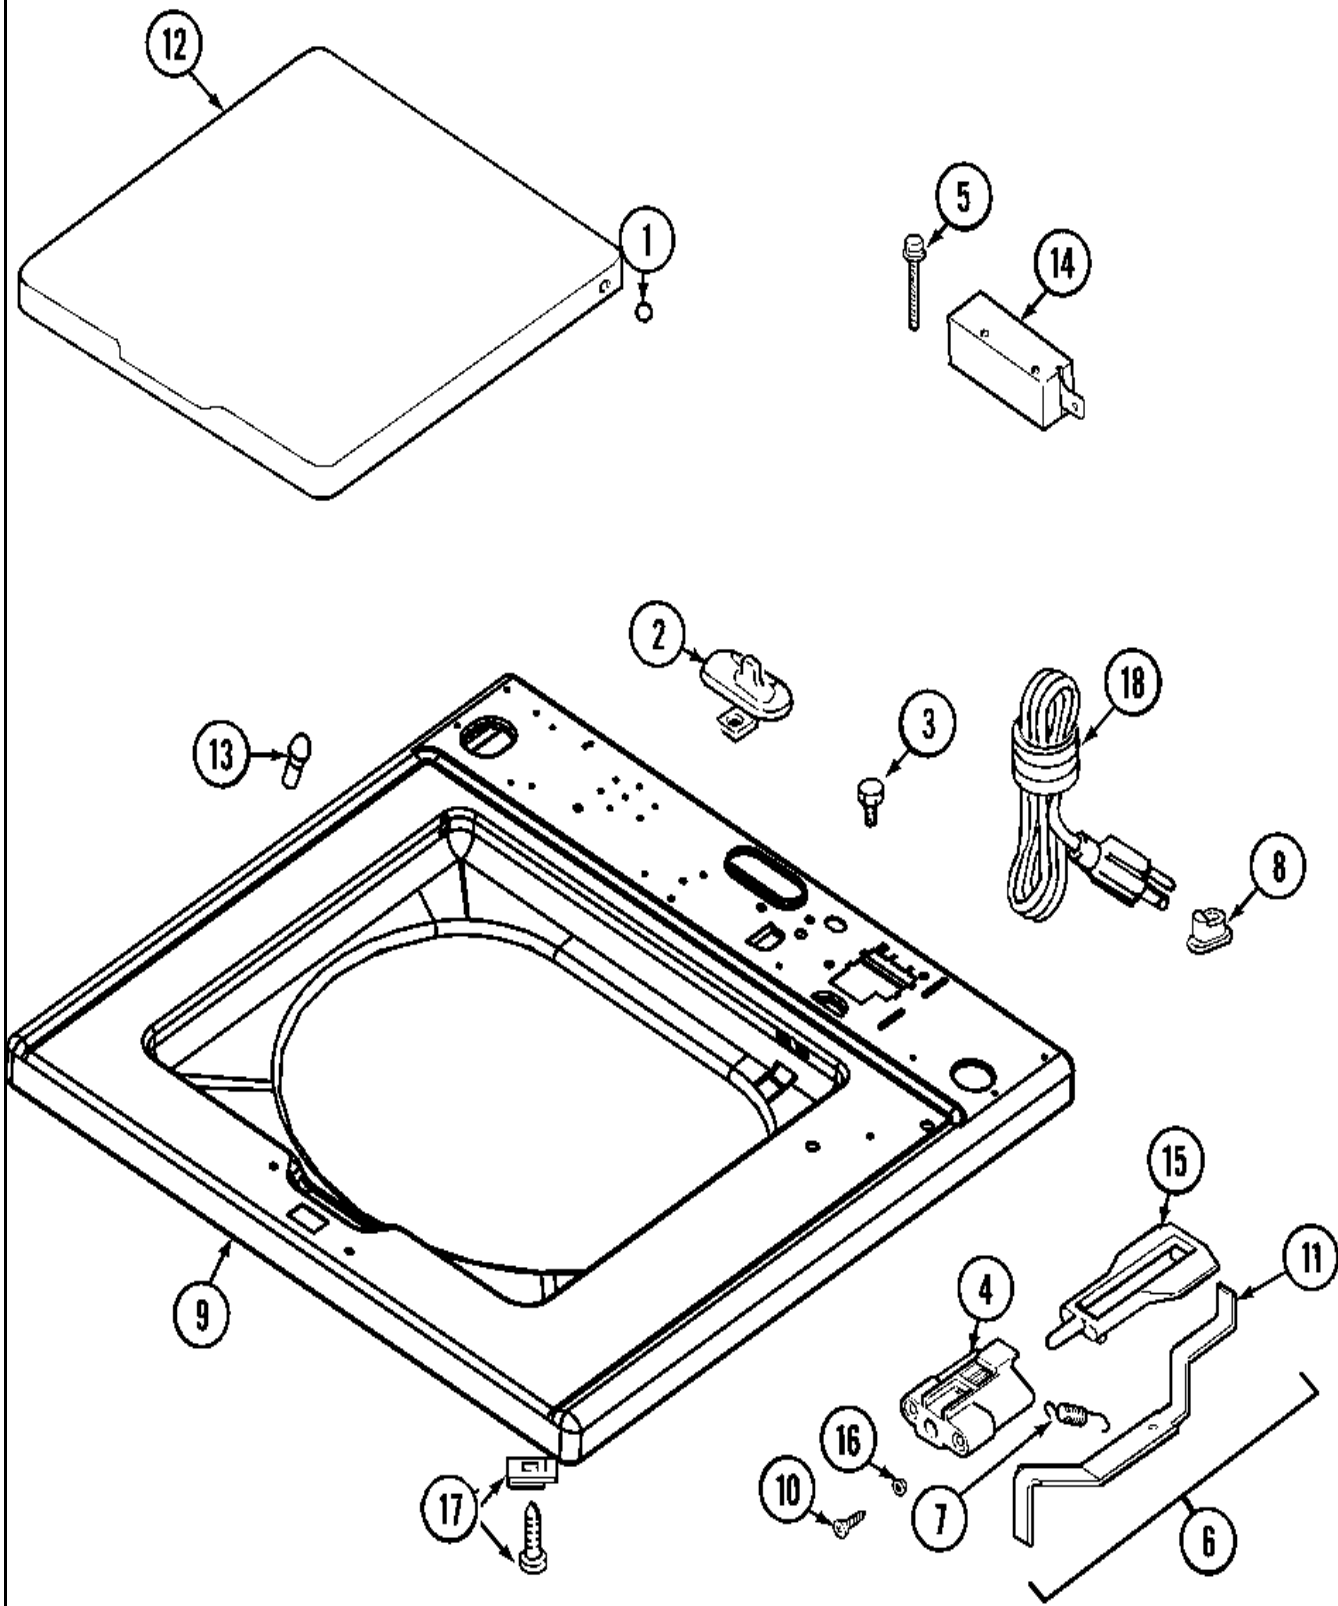

Section: CONTROL PANEL

Model: MAT12PDDGW

Section: CONTROL CENTER

Model: MAT12PDDGW

* CONTACT YOUR COMMERCIAL LAUNDRY DISTRIBUTOR

Section: TOP

Model: MAT12PDDGW

CW13-22

Section: CABINET

Model: MAT12PDDGW

CW12-24

Section: TUB

Model: MAT12PDDGW

CW17-5

Section: TRANSMISSION

Model: MAT12PDDGW