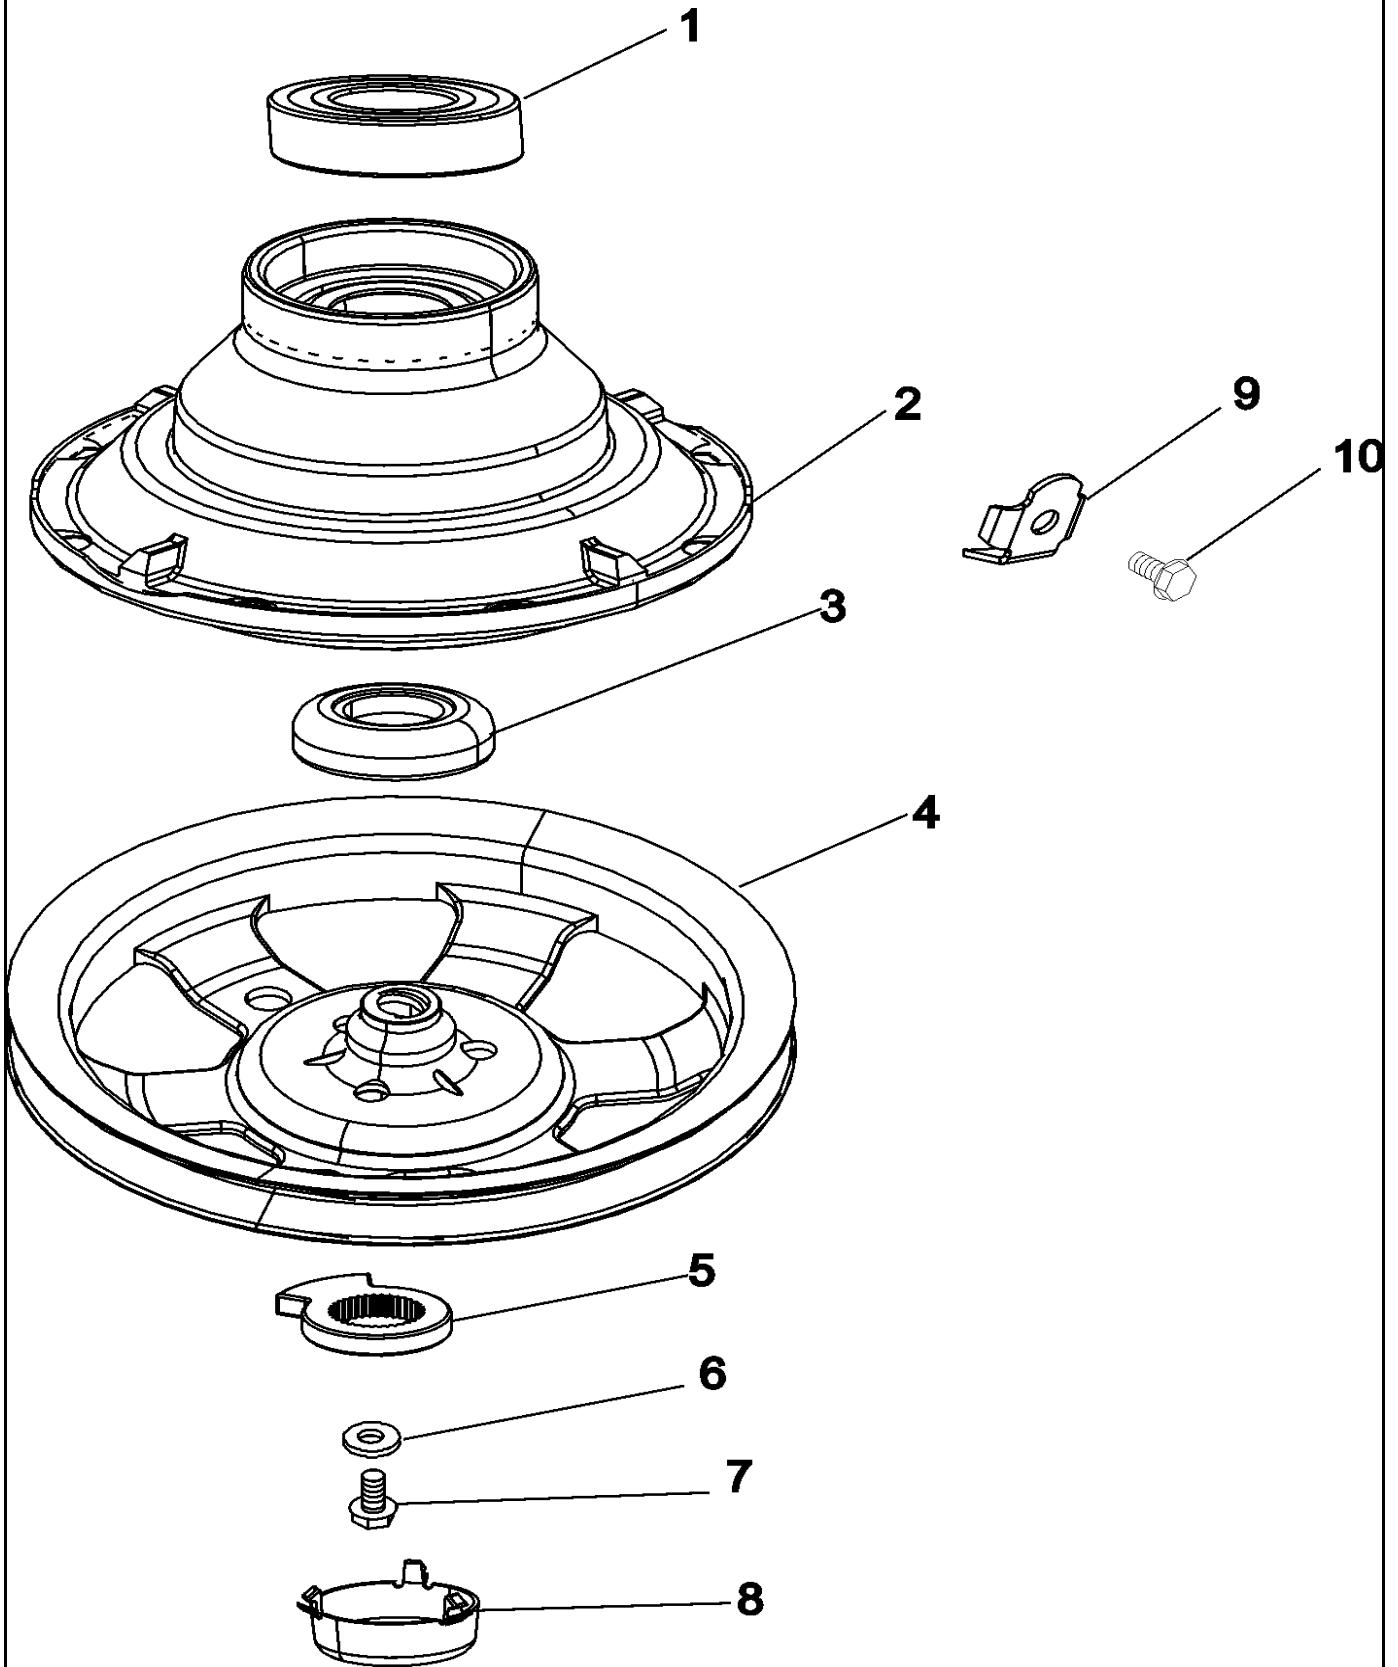

CW18-3

Section: BASE

Model: MAT12PDDGW

Section: CLUTCH & BRAKE

Model: MAT12PDDGW

CW20-11

Section: WIRING INFORMATION

Model: MAT12PDDGW

REVERSING RELAY CONTACT

1	2	3
WH	L2	RD
4	5	6
BU	BU	BU
7	8	9
YL	BU	BU
A	B	PK
PU		

□ - INSULATED TERMINAL

15003430