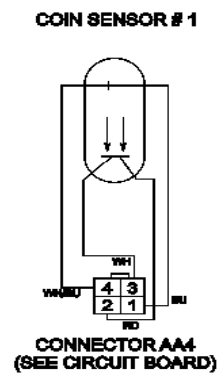

CW18-3

Section: BASE

Model: MAT12PDDGW

Section: CLUTCH & BRAKE

Model: MAT12PDDGW

CW20-11

Section: WIRING INFORMATION

Model: MAT12PDDGW

REVERSING RELAY CONTACT

1	2	3
WH	L2	RD
4	5	6
BU	BU	BU
7	8	9
YL	BU	BU
A	B	PK
PU		

□ - INSULATED TERMINAL

15003430