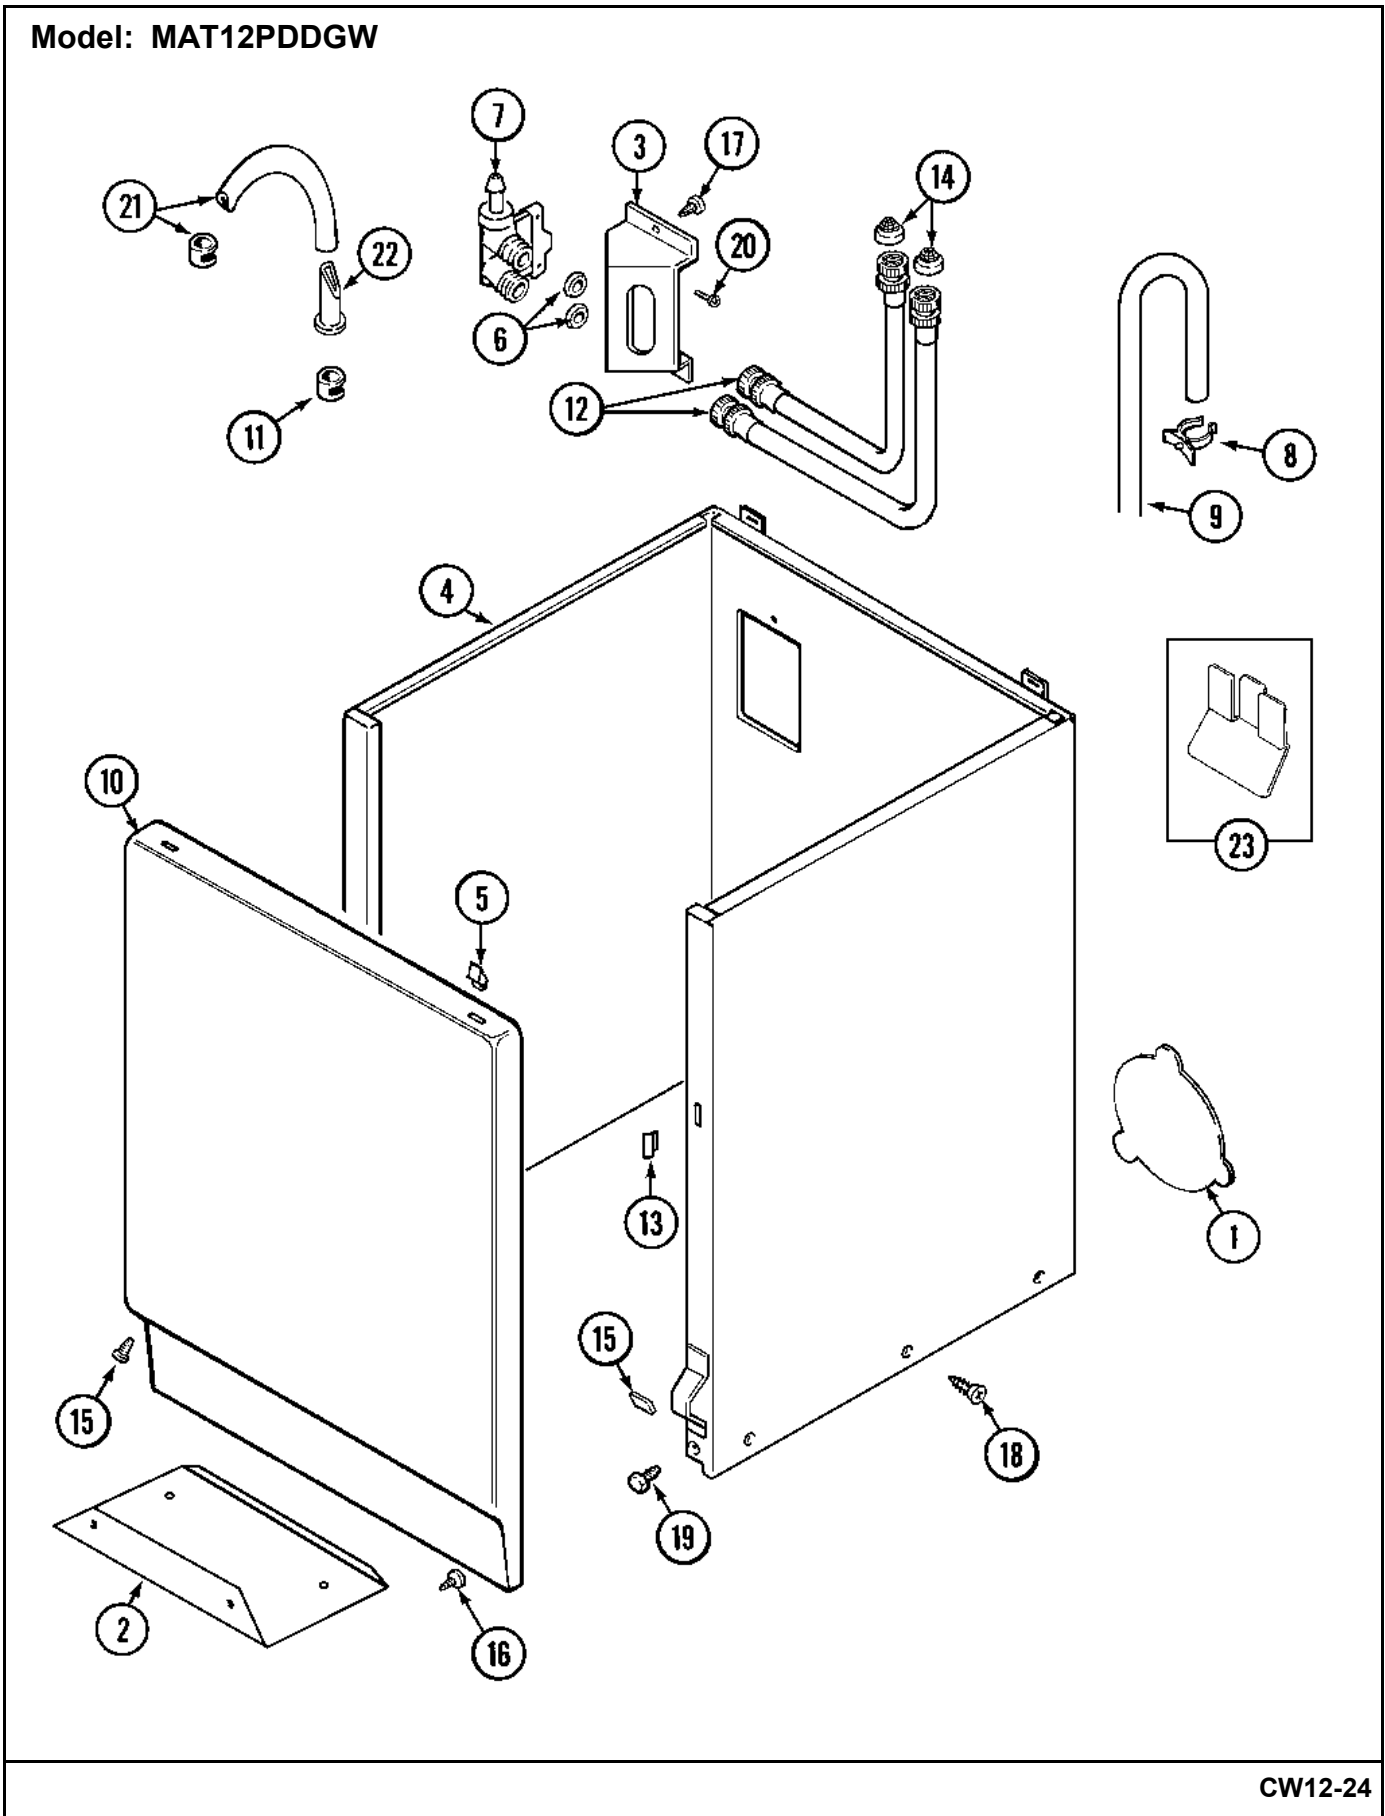

WASHER

Repair Parts List

MODEL NUMBER
MAT12PDDGW

When requesting service or ordering parts, always provide the following information:

- Product Type
- Part Number
- Model Number
- Part Description

MAYTAG®

©2005 Maytag Services

Section: CONTROL PANEL

Model: MAT12PDDGW

Section: CONTROL CENTER

Model: MAT12PDDGW

* CONTACT YOUR COMMERCIAL LAUNDRY DISTRIBUTOR

Section: TOP

Model: MAT12PDDGW

CW13-22

Section: CABINET

Model: MAT12PDDGW

CW12-24

Section: TUB

Model: MAT12PDDGW

CW17-5

Section: TRANSMISSION

Model: MAT12PDDGW