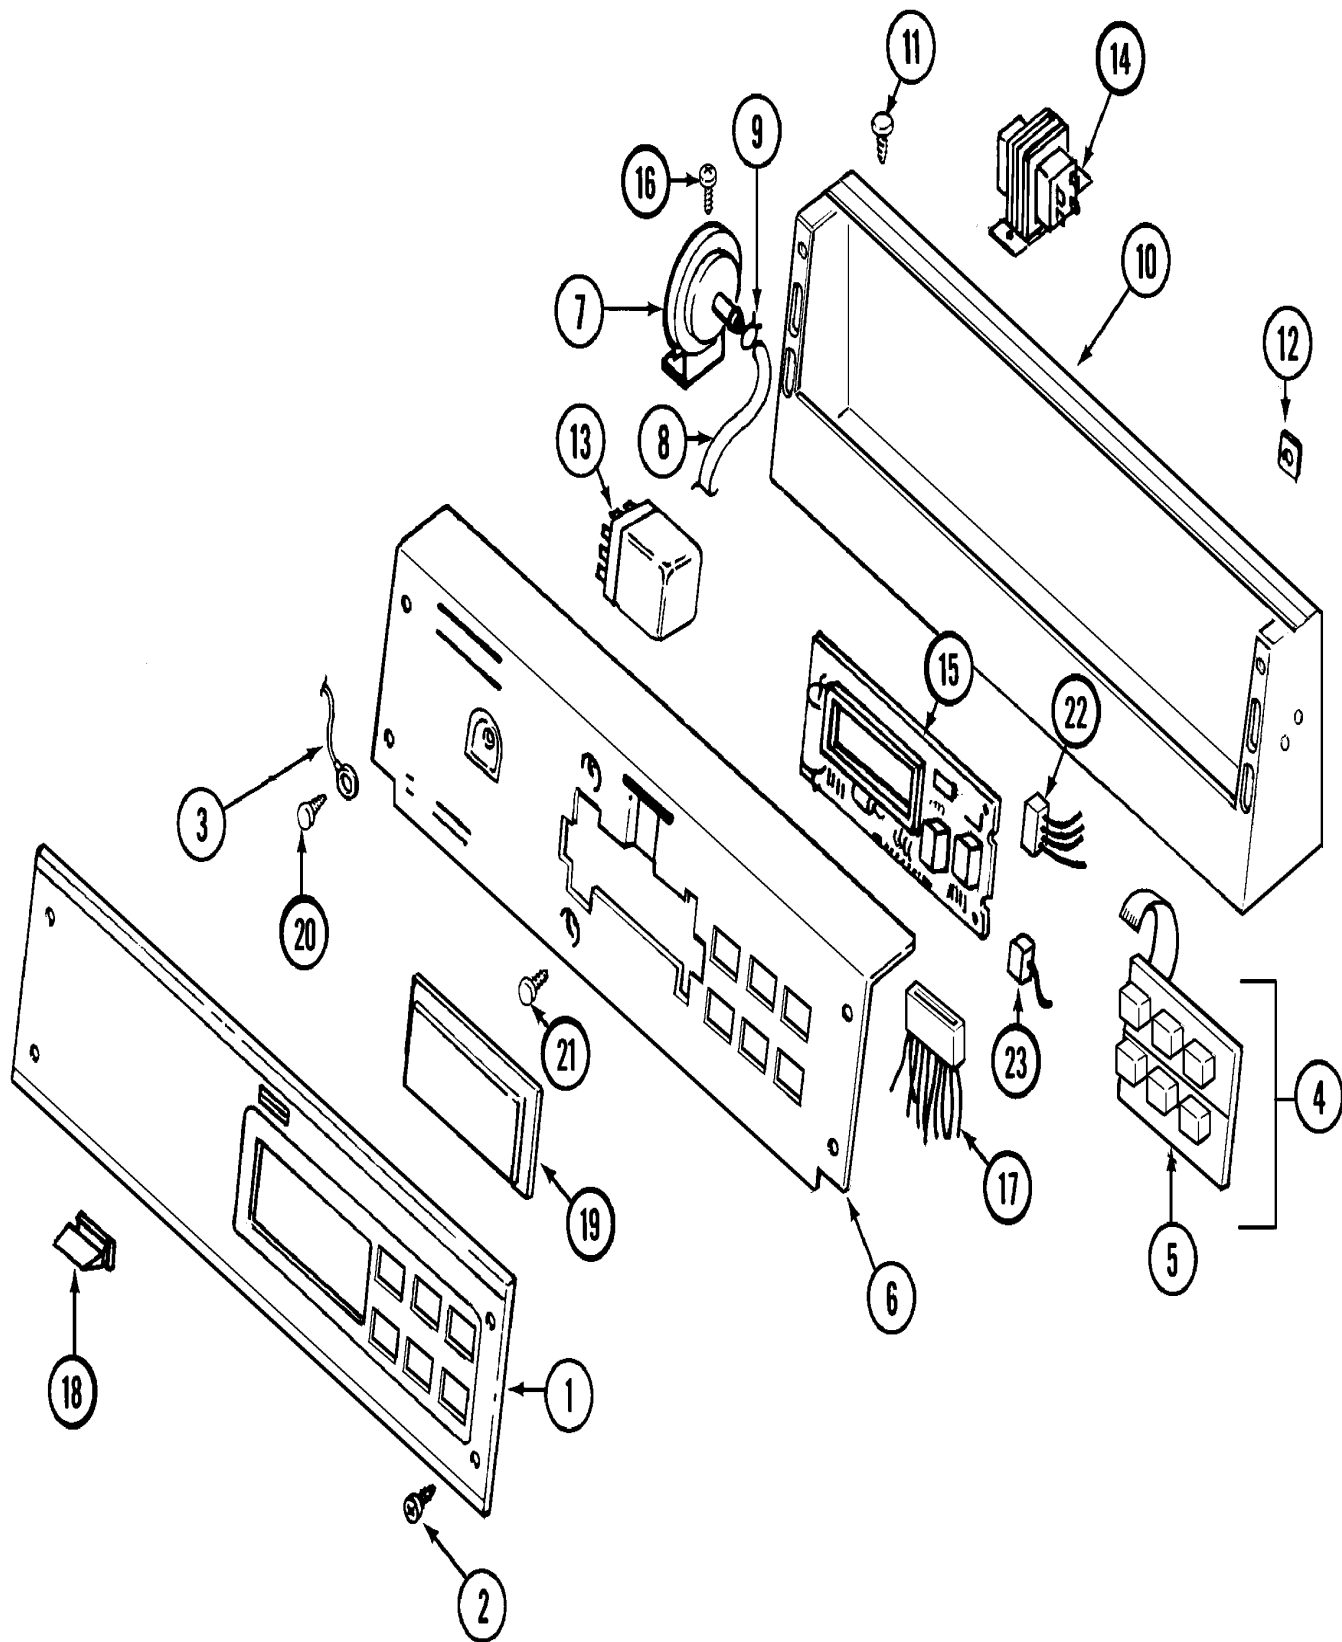

WASHER

Repair Parts List

MODEL NUMBER
MAT12PDDGW

When requesting service or ordering parts, always provide the following information:

- Product Type
- Part Number
- Model Number
- Part Description

MAYTAG®

©2005 Maytag Services

Section: CONTROL PANEL

Model: MAT12PDDGW

Section: CONTROL CENTER

Model: MAT12PDDGW

* CONTACT YOUR COMMERCIAL LAUNDRY DISTRIBUTOR

Section: TOP

Model: MAT12PDDGW

CW13-22

Section: CABINET

Model: MAT12PDDGW

CW12-24

Section: TUB

Model: MAT12PDDGW

CW17-5

Section: TRANSMISSION

Model: MAT12PDDGW

CW18-3

Section: BASE

Model: MAT12PDDGW

Section: CLUTCH & BRAKE

Model: MAT12PDDGW

CW20-11

Section: WIRING INFORMATION

Model: MAT12PDDGW