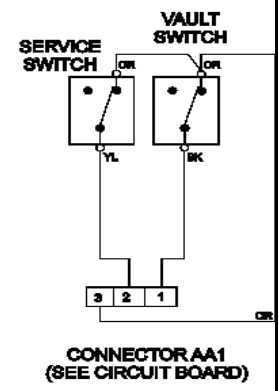

CW18-3

Section: BASE

Model: MAT12PDDGW

Section: CLUTCH & BRAKE

Model: MAT12PDDGW

CW20-11

Section: WIRING INFORMATION

Model: MAT12PDDGW

REVERSING RELAY CONTACT

1	2	3
WH	L2	RD
4	5	6
BU	BU	BU
7	8	9
YL	BU	BU
A	B	PK
PU		

□ - INSULATED TERMINAL

15003430