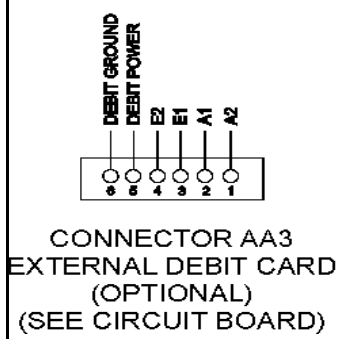

CW18-3

Section: BASE

Model: MAT12PDDGW

Section: CLUTCH & BRAKE

Model: MAT12PDDGW

CW20-11

Section: WIRING INFORMATION

Model: MAT12PDDGW

REVERSING RELAY CONTACT

1	2	3
WH	L2	RD
4	5	6
BU	BU	BU
7	8	9
YL	BU	BU
A	B	PK
PU		

□ - INSULATED TERMINAL

15003430