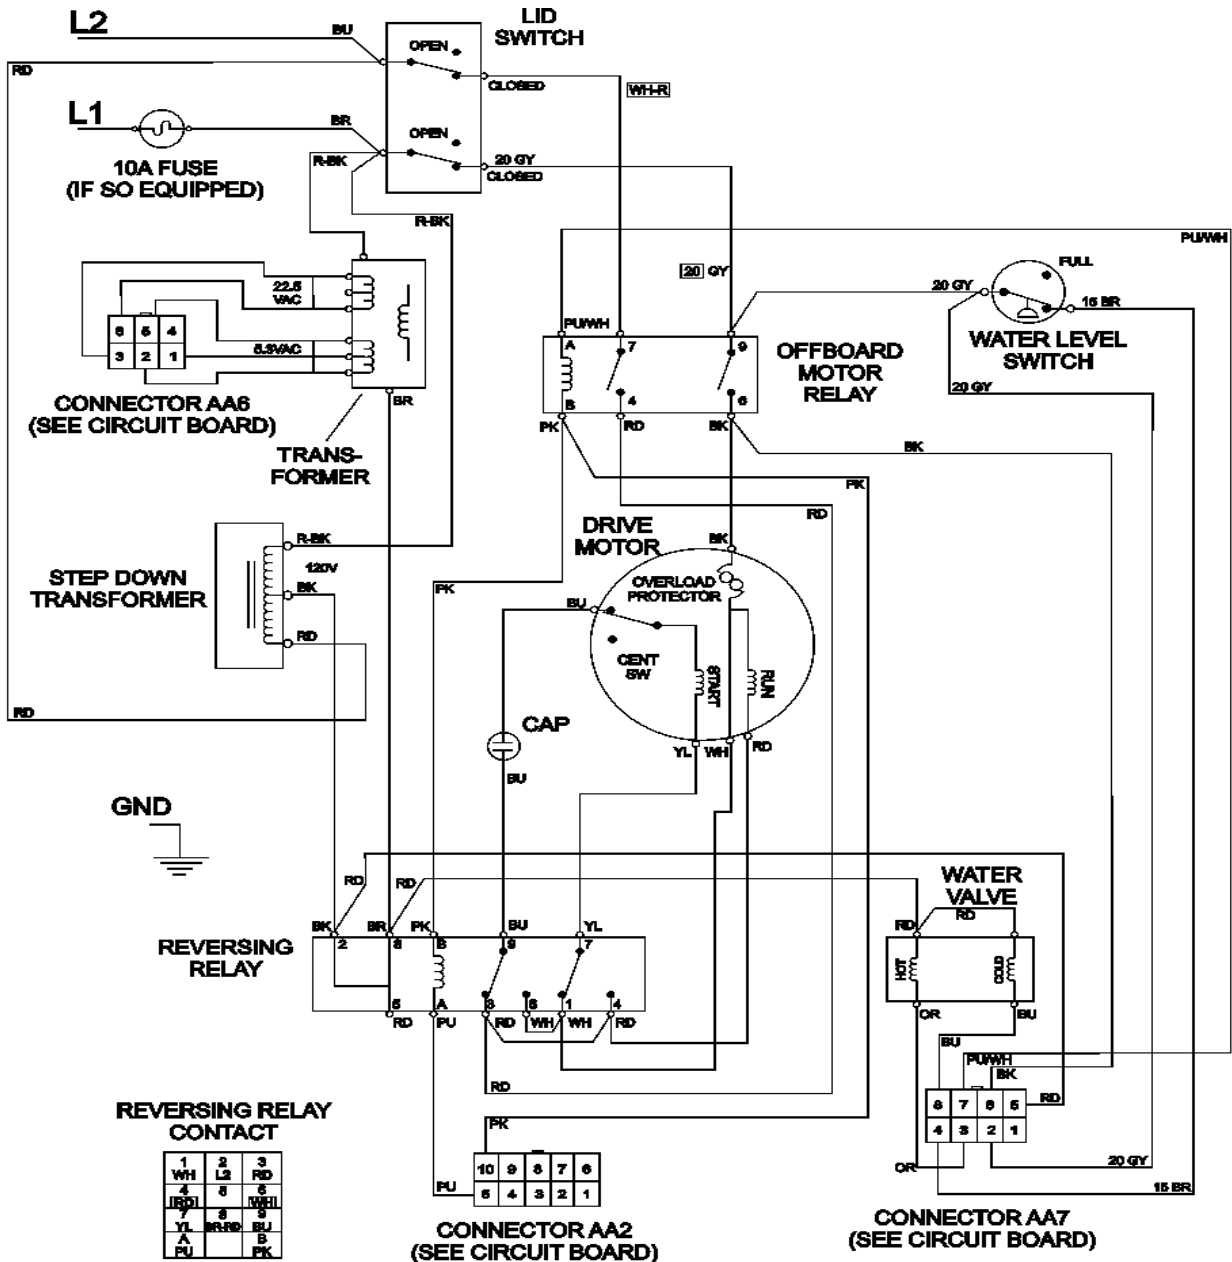

CW18-3

Section: BASE

Model: MAT12PDDGW

Section: CLUTCH & BRAKE

Model: MAT12PDDGW

CW20-11

Section: WIRING INFORMATION

Model: MAT12PDDGW

REVERSING RELAY CONTACT

1	2	3
WH	L2	RD
4	5	6
BU	BU	BU
7	8	9
YL	BU	BU
A	B	PK
PU		

□ - INSULATED TERMINAL

15003430