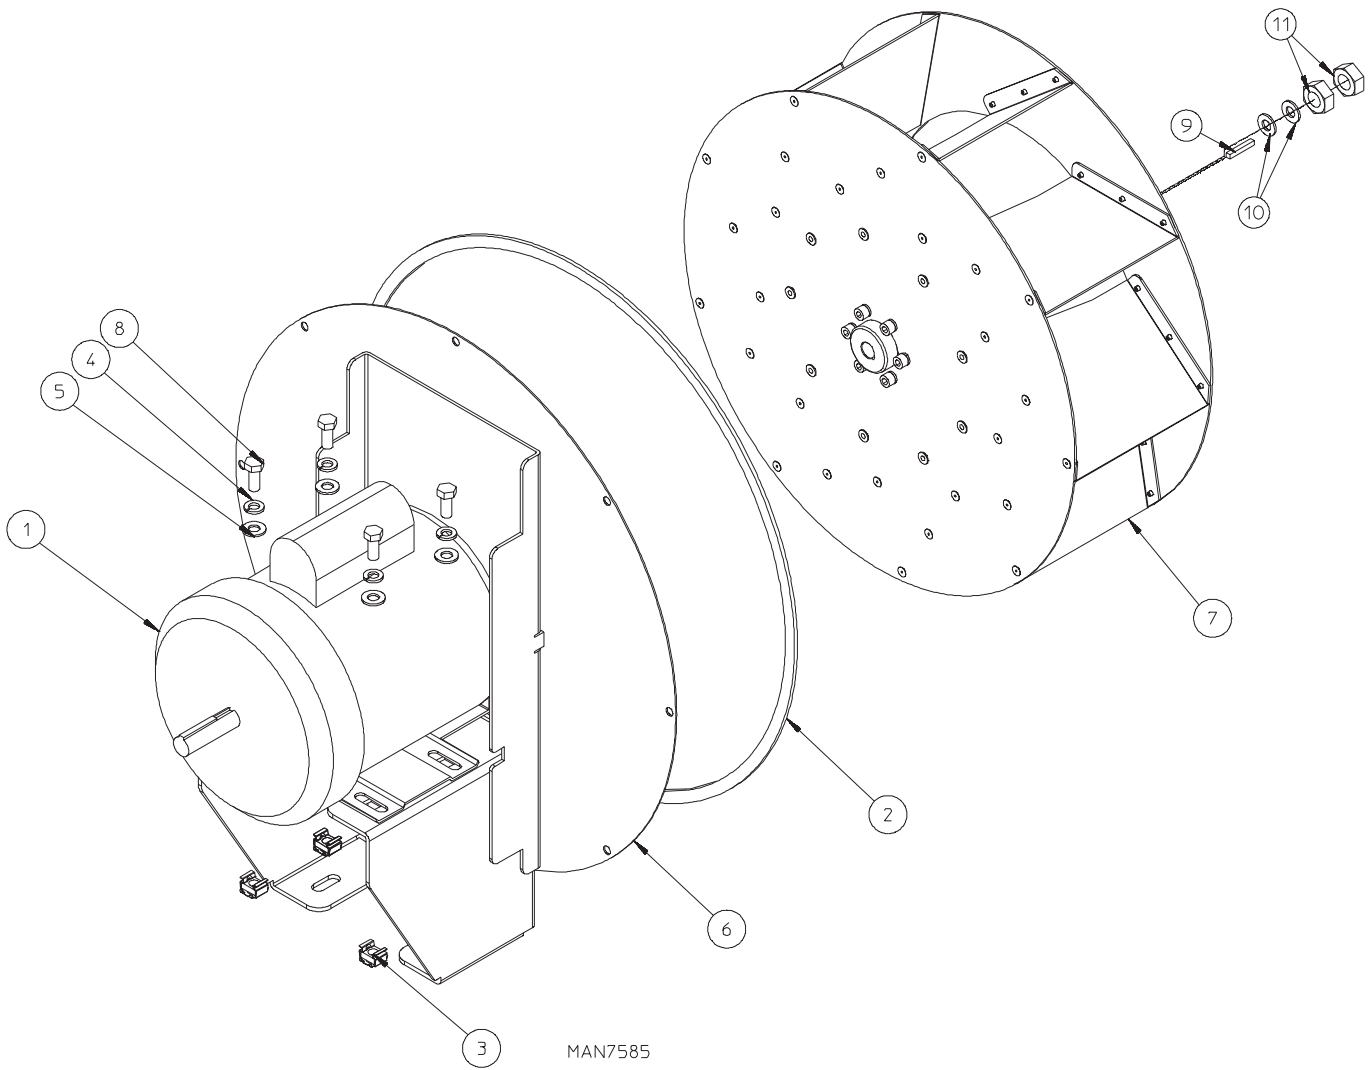

Table of Contents

Complete Dryer Assembly	4
Microprocessor Control Panel Assembly	6
Complete Rear Tumbler Support Panel Assembly	8
Complete Lint Box and Lint Drawer Assembly	9
Totally Enclosed, Fan-Cooled Motor Mount Assembly	10
Natural Gas 60 Hz Burner Assembly	11
Complete Drive Motor Assembly	12
S.A.F.E. Assembly	13
Complete Tumbler Wheel Assembly	14

Complete Dryer Assembly

MAN7595C

Microprocessor Control Panel Assembly

MAN7640A

Complete Rear Tumbler Support Panel Assembly

Complete Lint Box and Lint Drawer Assembly

* Specify color when ordering.

Totally Enclosed, Fan-Cooled Motor Mount Assembly

Natural Gas 60 Hz Burner Assembly

GAS OVEN ASSEMBLY

MAN7554A

* Consult factory for elevation over 2,000 feet for correct burner orifice size.

Complete Drive Motor Assembly

MAN7588

Complete Tumbler Wheel Assembly