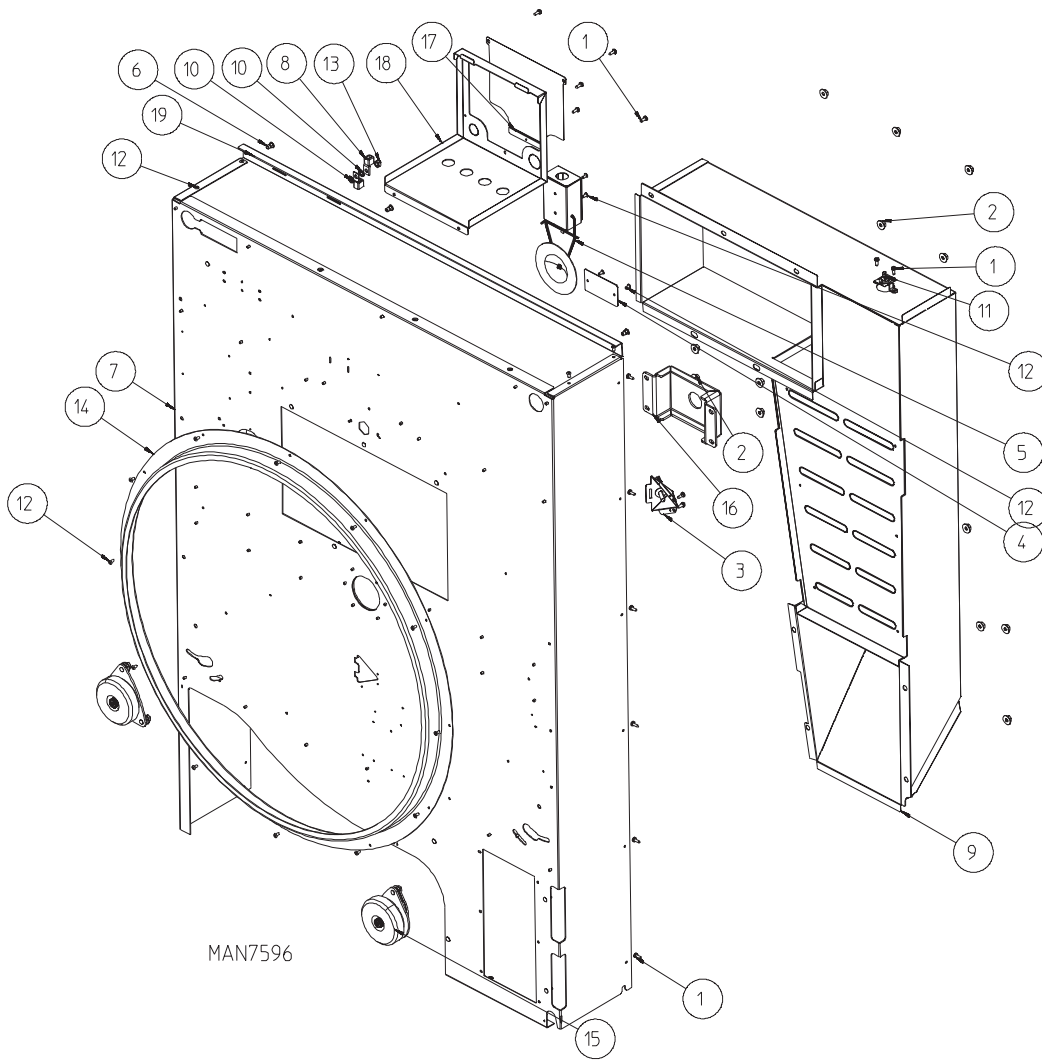

Table of Contents

Complete Dryer Assembly	4
Microprocessor Control Panel Assembly	6
Complete Rear Tumbler Support Panel Assembly	8
Complete Lint Box and Lint Drawer Assembly	9
Totally Enclosed, Fan-Cooled Motor Mount Assembly	10
Natural Gas 60 Hz Burner Assembly	11
Complete Drive Motor Assembly	12
S.A.F.E. Assembly	13
Complete Tumbler Wheel Assembly	14

Complete Dryer Assembly

MAN7595C

Microprocessor Control Panel Assembly

MAN7640A

Complete Rear Tumbler Support Panel Assembly

Complete Lint Box and Lint Drawer Assembly

* Specify color when ordering.

Totally Enclosed, Fan-Cooled Motor Mount Assembly

Natural Gas 60 Hz Burner Assembly

GAS OVEN ASSEMBLY

MAN7554A

* Consult factory for elevation over 2,000 feet for correct burner orifice size.

Complete Drive Motor Assembly

MAN7588

Complete Tumbler Wheel Assembly