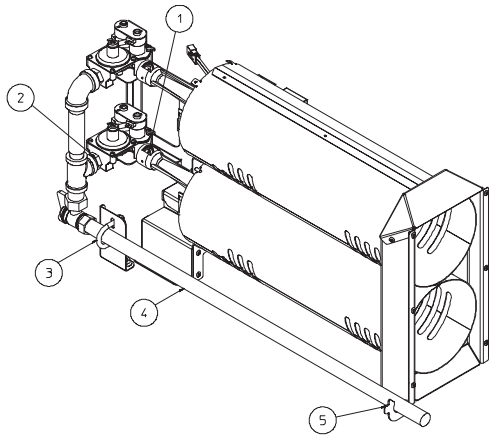

Complete Dryer Assembly

MAN7595C

Microprocessor Control Panel Assembly

MAN7640A

Complete Rear Tumbler Support Panel Assembly

Complete Lint Box and Lint Drawer Assembly

* Specify color when ordering.

Totally Enclosed, Fan-Cooled Motor Mount Assembly

Natural Gas 60 Hz Burner Assembly

GAS OVEN ASSEMBLY

MAN7554A

* Consult factory for elevation over 2,000 feet for correct burner orifice size.

Complete Drive Motor Assembly

MAN7588

Complete Tumbler Wheel Assembly