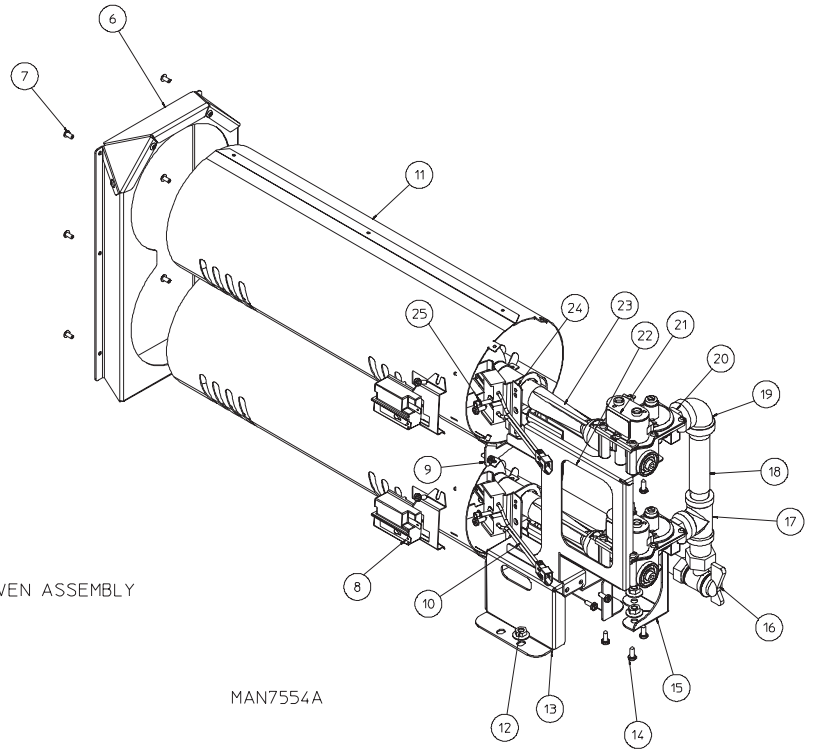

Complete Dryer Assembly

MAN7595C

Microprocessor Control Panel Assembly

MAN7640A

Complete Rear Tumbler Support Panel Assembly

Complete Lint Box and Lint Drawer Assembly

* Specify color when ordering.

Totally Enclosed, Fan-Cooled Motor Mount Assembly

Natural Gas 60 Hz Burner Assembly

GAS OVEN ASSEMBLY

MAN7554A

* Consult factory for elevation over 2,000 feet for correct burner orifice size.

Complete Drive Motor Assembly

MAN7588

Complete Tumbler Wheel Assembly