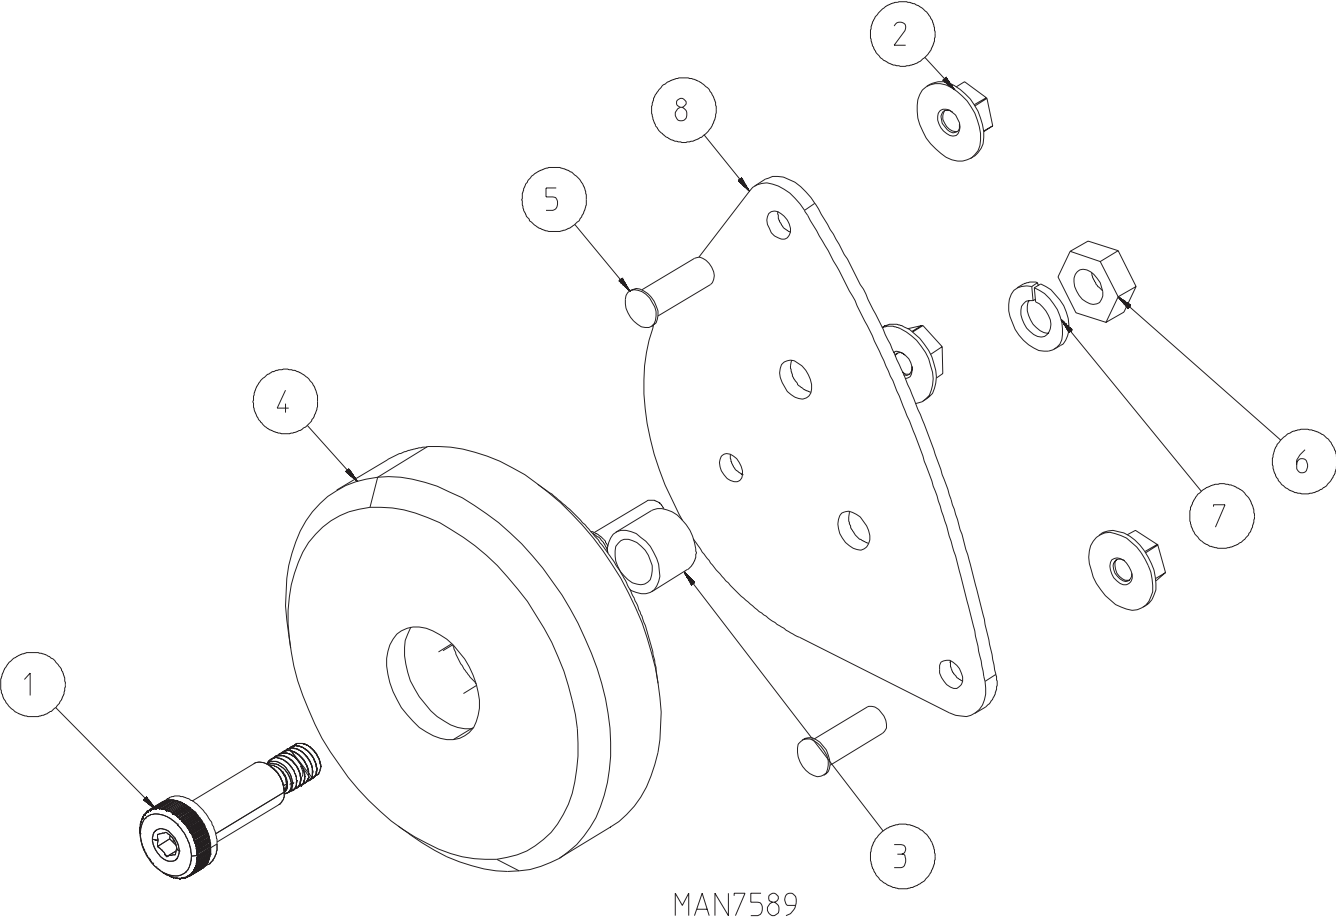

Natural Gas 60 Hz Burner Assembly

GAS OVEN ASSEMBLY

MAN7554A

* Consult factory for elevation over 2,000 feet for correct burner orifice size.

Complete Drive Motor Assembly

MAN7588

Complete Tumbler Wheel Assembly