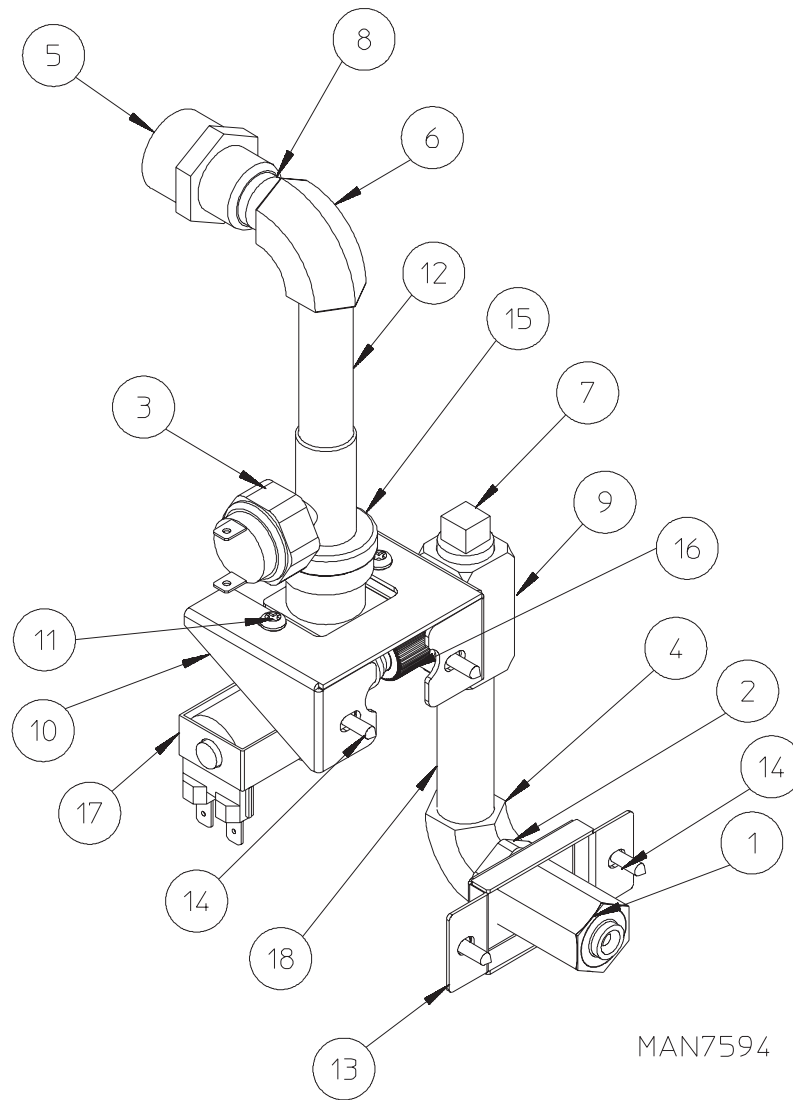

Complete Dryer Assembly

MAN7595C

Microprocessor Control Panel Assembly

MAN7640A

Complete Rear Tumbler Support Panel Assembly

Complete Lint Box and Lint Drawer Assembly

* Specify color when ordering.

Totally Enclosed, Fan-Cooled Motor Mount Assembly

Natural Gas 60 Hz Burner Assembly

GAS OVEN ASSEMBLY

MAN7554A

* Consult factory for elevation over 2,000 feet for correct burner orifice size.

Complete Drive Motor Assembly

MAN7588

Complete Tumbler Wheel Assembly

MAN7589

Duplicate all parts for rear wheel assembly.