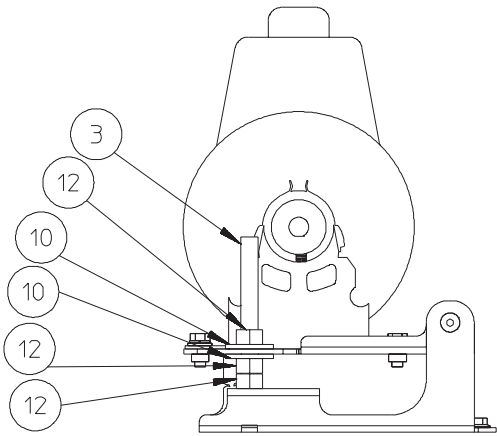

Natural Gas 60 Hz Burner Assembly

GAS OVEN ASSEMBLY

MAN7554A

* Consult factory for elevation over 2,000 feet for correct burner orifice size.

Complete Drive Motor Assembly

MAN7588

Complete Tumbler Wheel Assembly