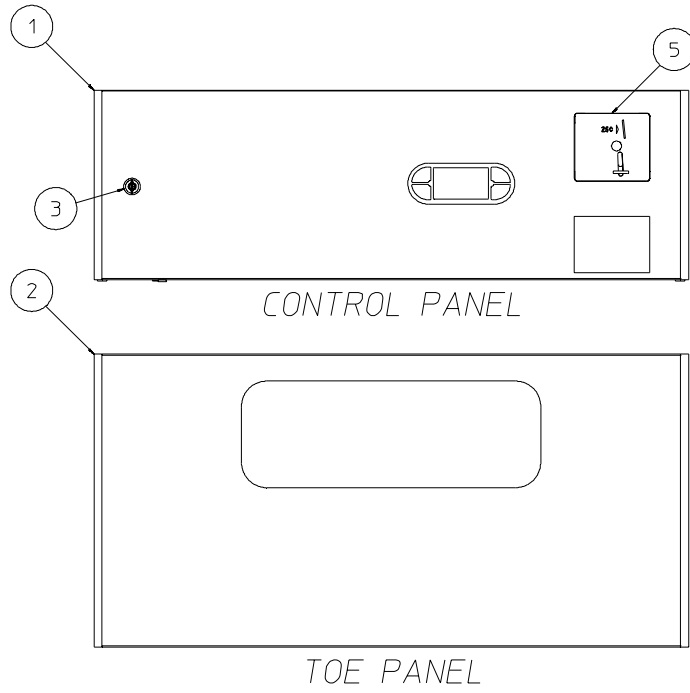

Table of Contents

Complete Dryer Assembly	4
Microprocessor Control Panel Assembly	6
Complete Rear Tumbler Support Panel Assembly	8
Complete Lint Box and Lint Drawer Assembly	9
Totally Enclosed, Fan-Cooled Motor Mount Assembly	10
Natural Gas 60 Hz Burner Assembly	11
Complete Drive Motor Assembly	12
S.A.F.E. Assembly	13
Complete Tumbler Wheel Assembly	14

Complete Dryer Assembly

MAN7595C

Microprocessor Control Panel Assembly

MAN7640A

Complete Rear Tumbler Support Panel Assembly

Complete Lint Box and Lint Drawer Assembly

* Specify color when ordering.

Totally Enclosed, Fan-Cooled Motor Mount Assembly