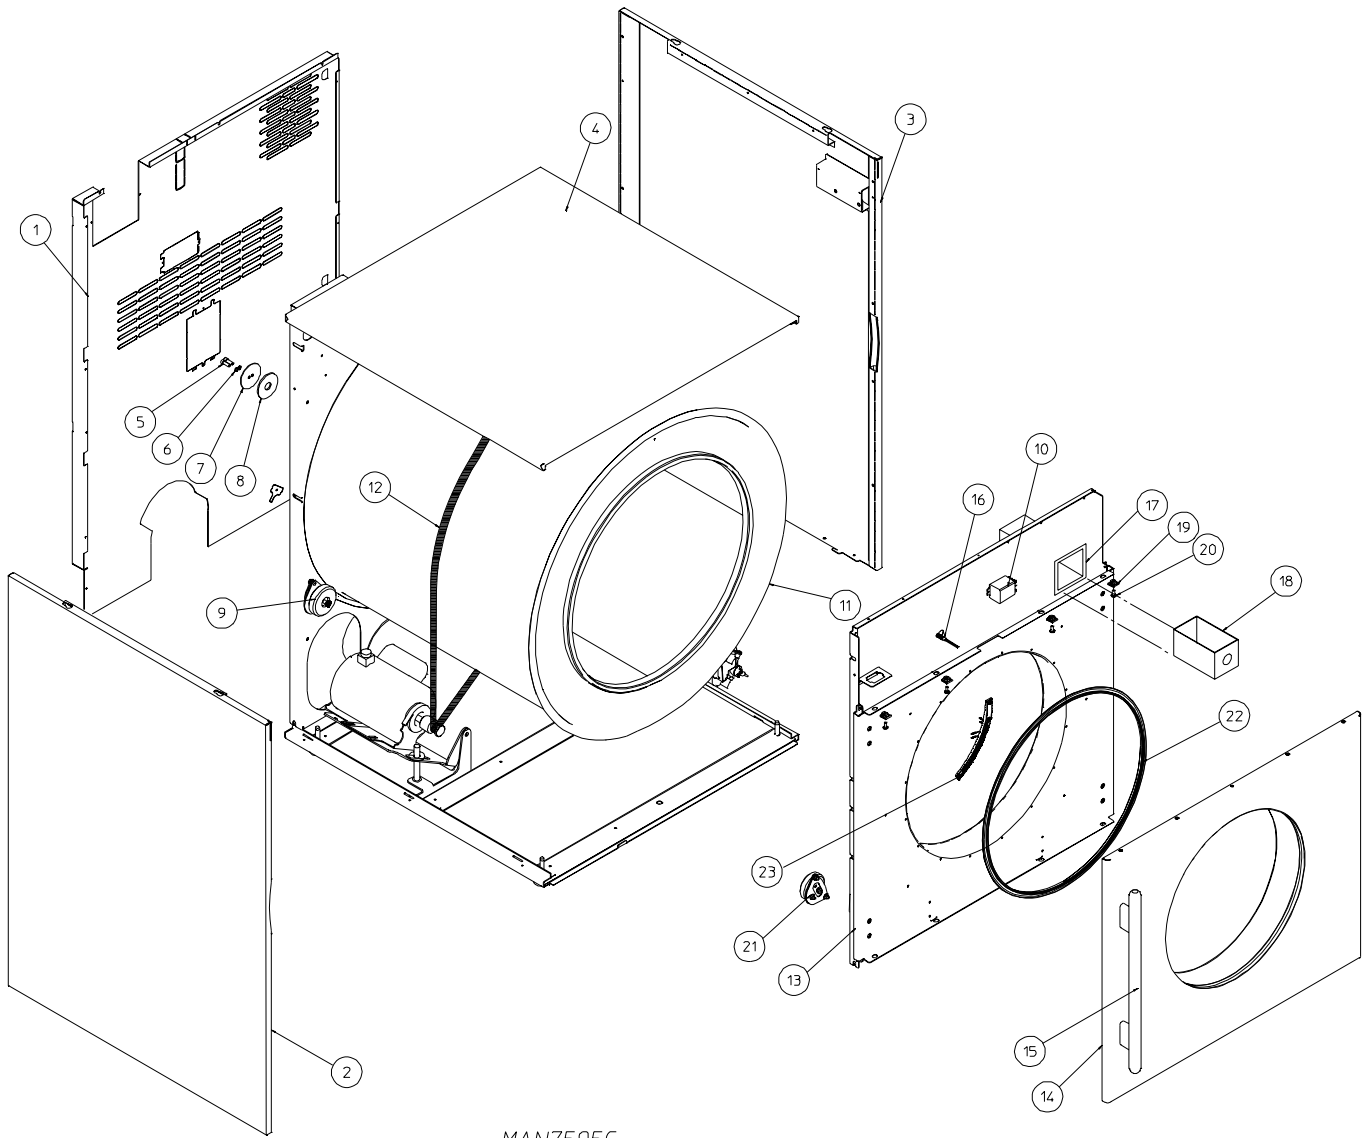

Table of Contents

Complete Dryer Assembly	4
Microprocessor Control Panel Assembly	6
Complete Rear Tumbler Support Panel Assembly	8
Complete Lint Box and Lint Drawer Assembly	9
Totally Enclosed, Fan-Cooled Motor Mount Assembly	10
Natural Gas 60 Hz Burner Assembly	11
Complete Drive Motor Assembly	12
S.A.F.E. Assembly	13
Complete Tumbler Wheel Assembly	14

Complete Dryer Assembly

MAN7595C