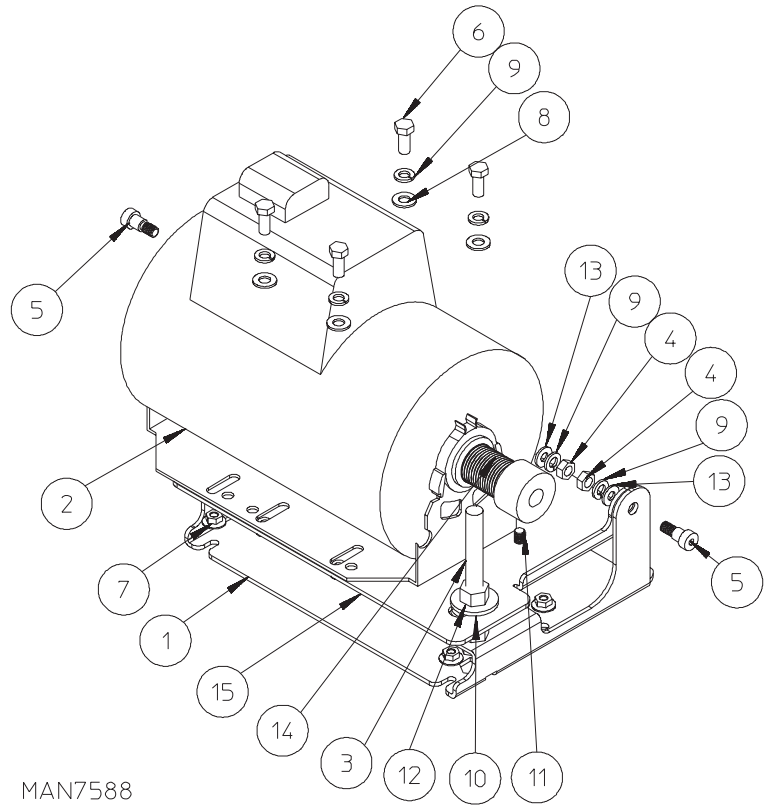

Natural Gas 60 Hz Burner Assembly

GAS OVEN ASSEMBLY

MAN7554A

* Consult factory for elevation over 2,000 feet for correct burner orifice size.

Complete Drive Motor Assembly

MAN7588

Complete Tumbler Wheel Assembly