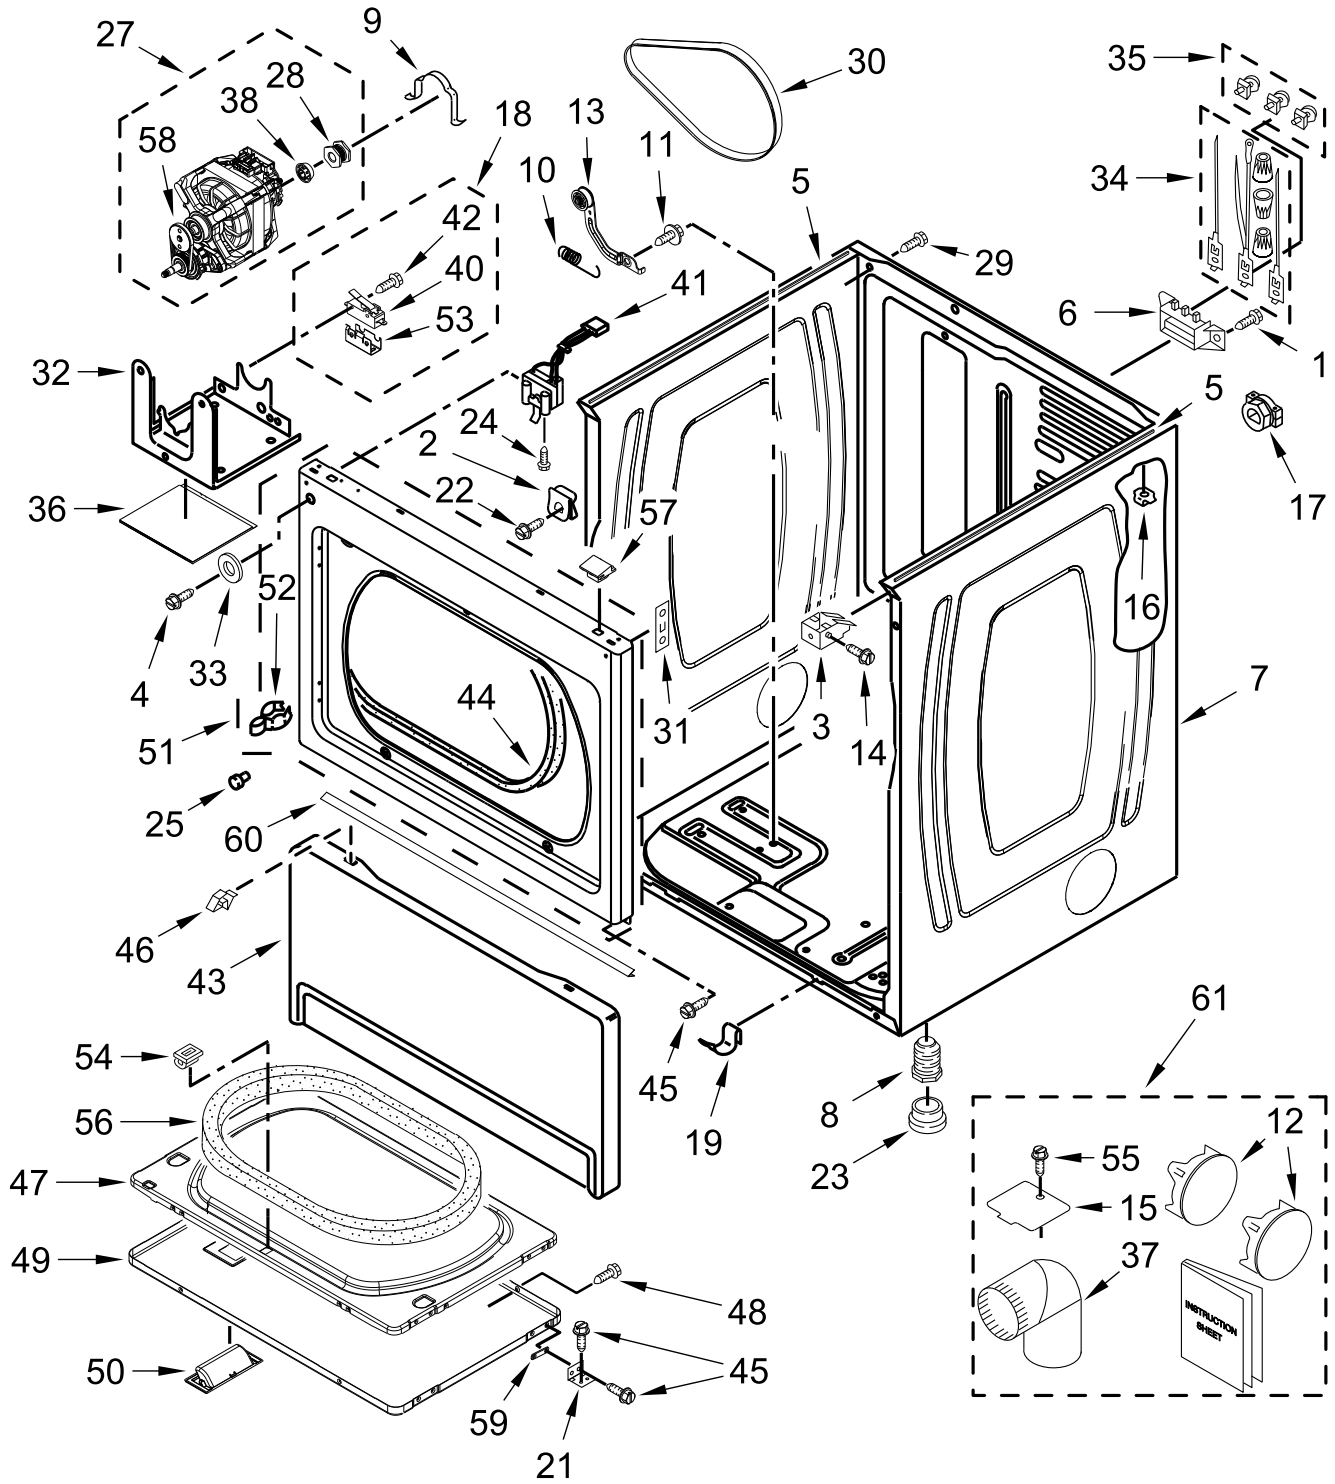

COMMERCIAL ELECTRIC DRYER

MODELS:

MDE18CSAGW0 (White)

TOP AND CONSOLE PARTS

CABINET PARTS

BULKHEAD PARTS