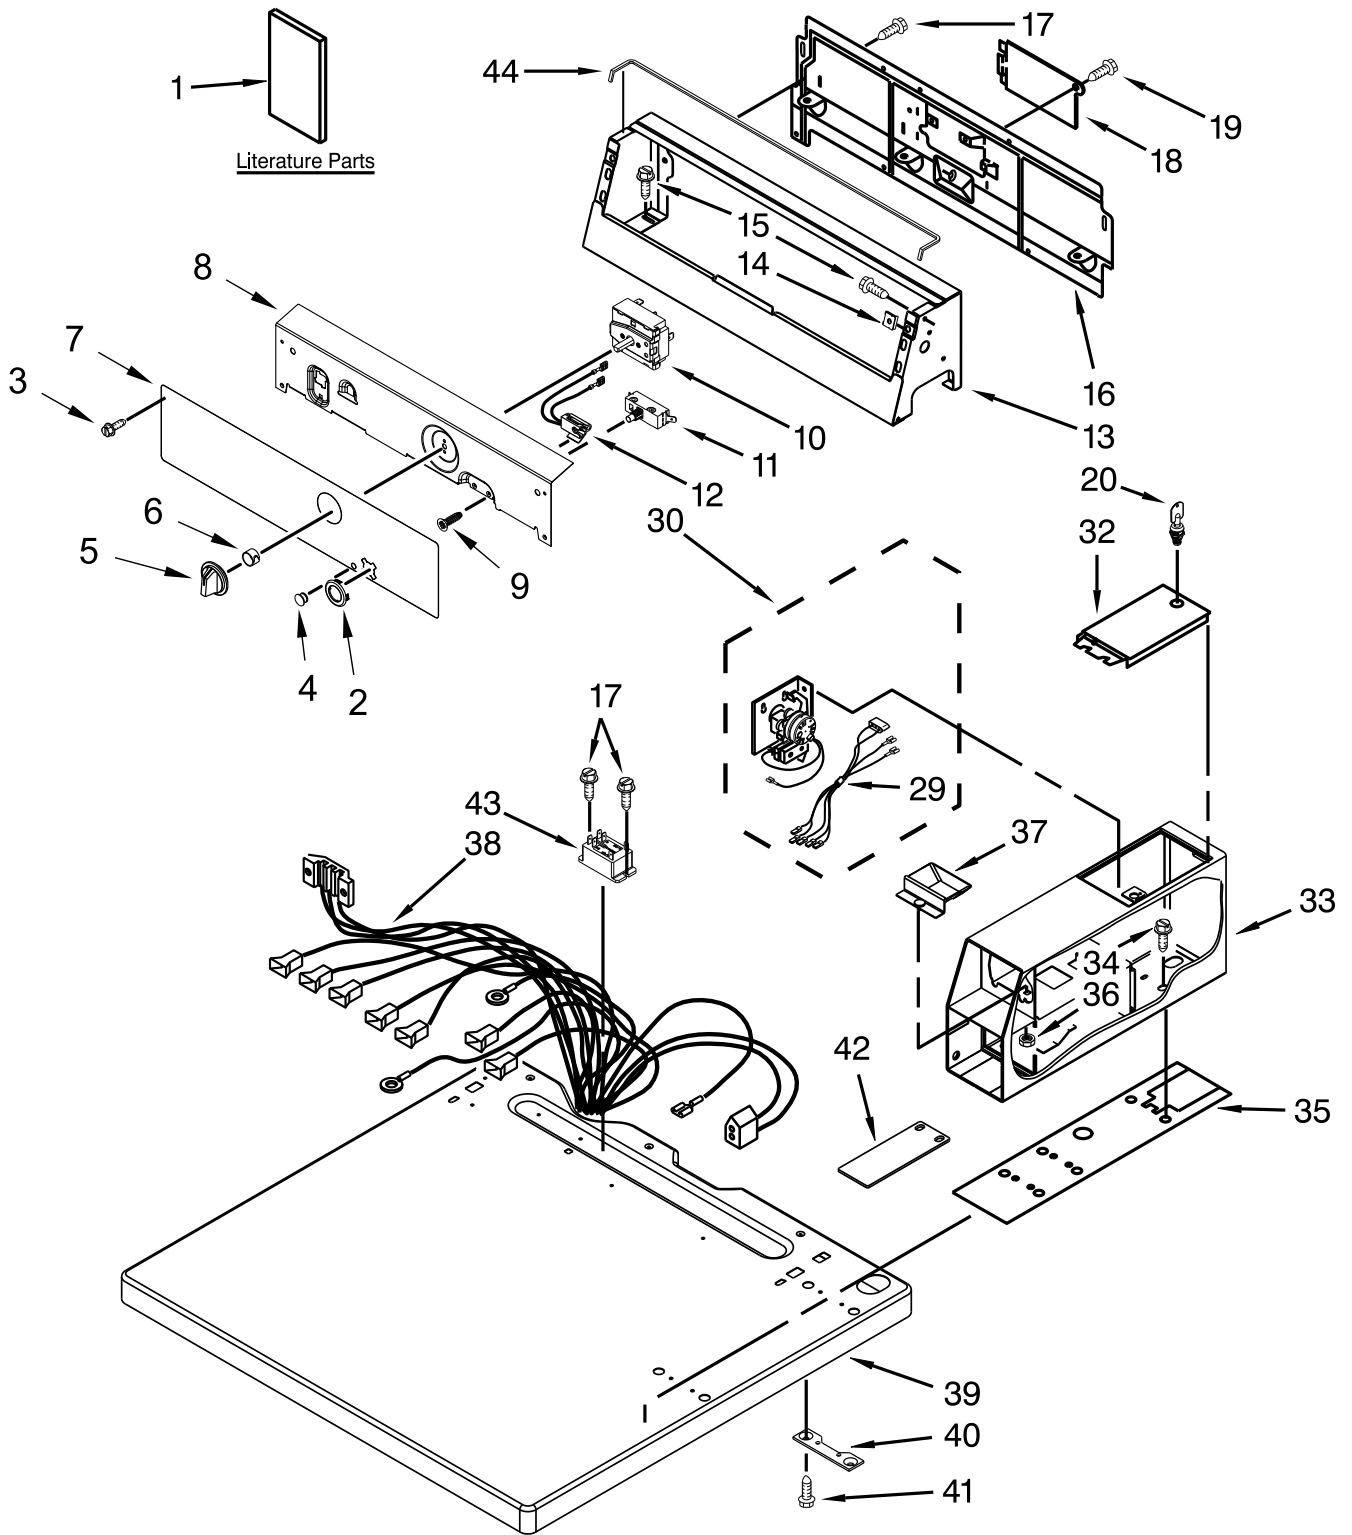

COMMERCIAL ELECTRIC DRYER

MODELS:

MDE18CSAGW0 (White)

TOP AND CONSOLE PARTS

CABINET PARTS

BULKHEAD PARTS