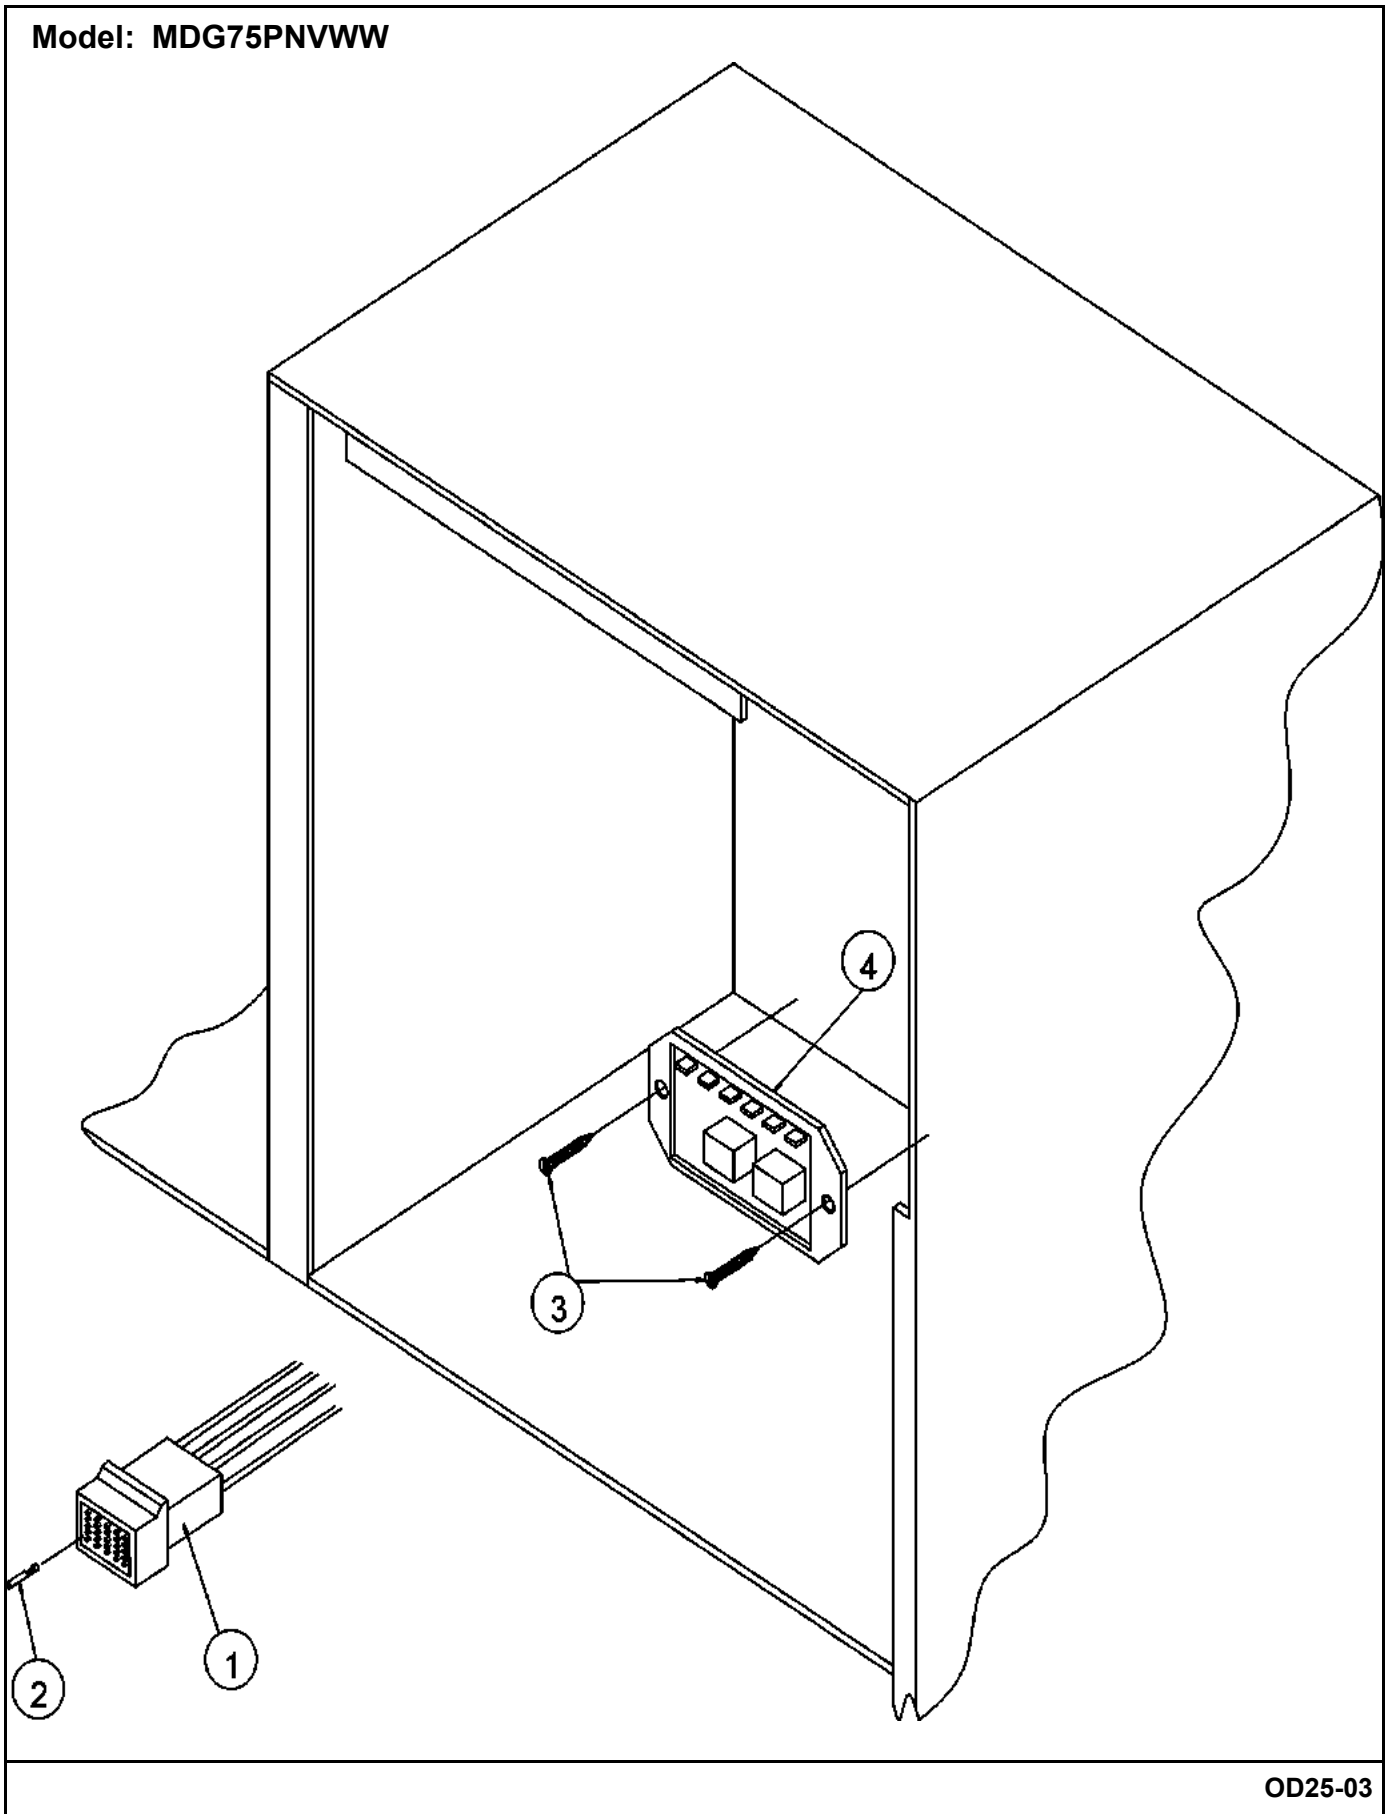

Section: CONTROL DOOR

Model: MDG75PNVWW

OD22-04

Section: CONTROL PANEL (MICROPROCESSOR)

Model: MDG75PNVWW

OD11-04

Section: CONTROL BOX (MICROPROCESSOR)

Model: MDG75PNVWW

Section: FRONT PANEL

Model: MDG75PNVWW

OD12-02

Section: DOOR SWITCH

Model: MDG75PNVWW

UPPER MAIN DOOR SWITCH

NOTE: DUPLICATE ALL COMPONENT FOR LOWER MAIN DOOR SWITCH

OD26-01

Section: MAIN DOOR

Model: MDG75PNVWW

OD10-01

Section: LINT DRAWER/SWITCH

Model: MDG75PNVWW

OD16-05

Section: TUMBLER SUPPORT

Model: MDG75PNVWW