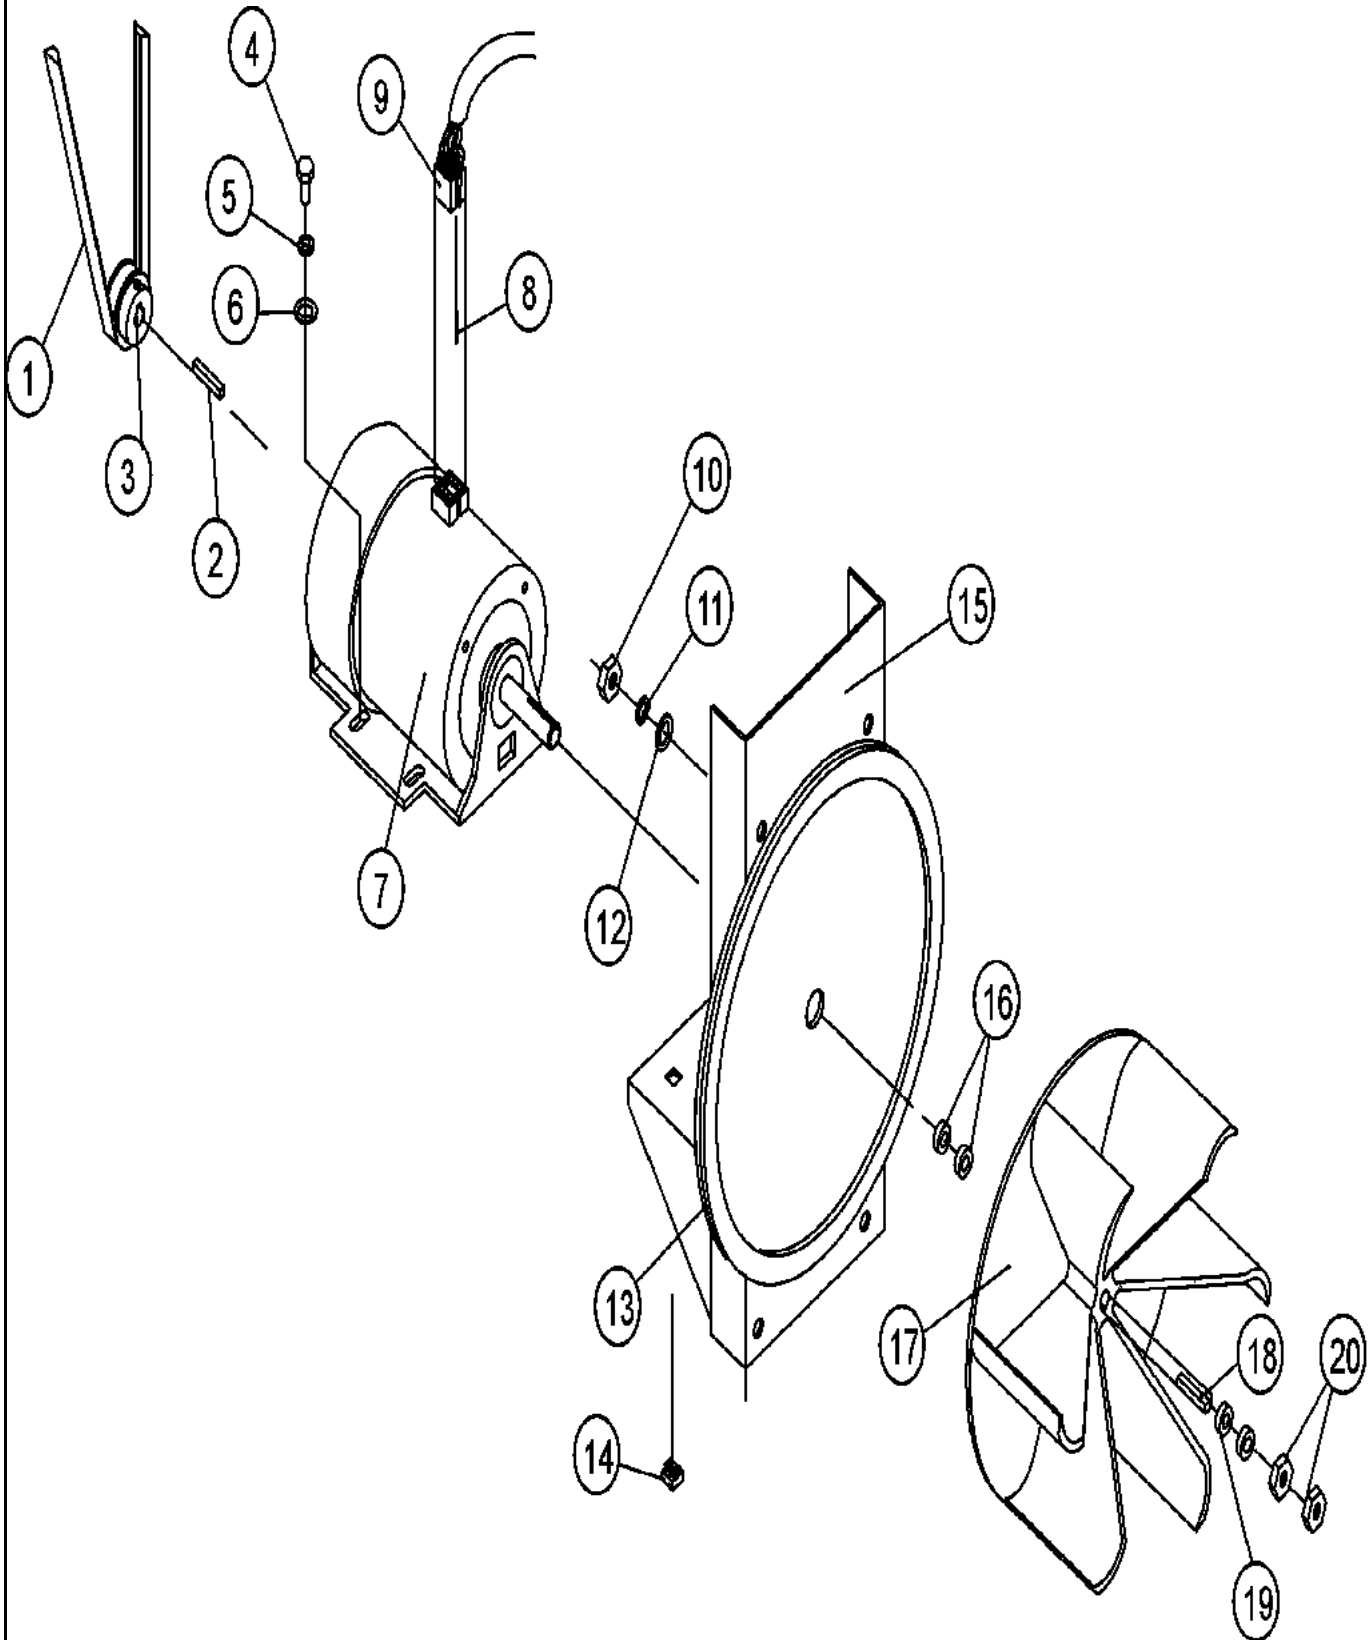

Section: MOTOR MOUNT

Model: MDG75PNVWW

OD17-02