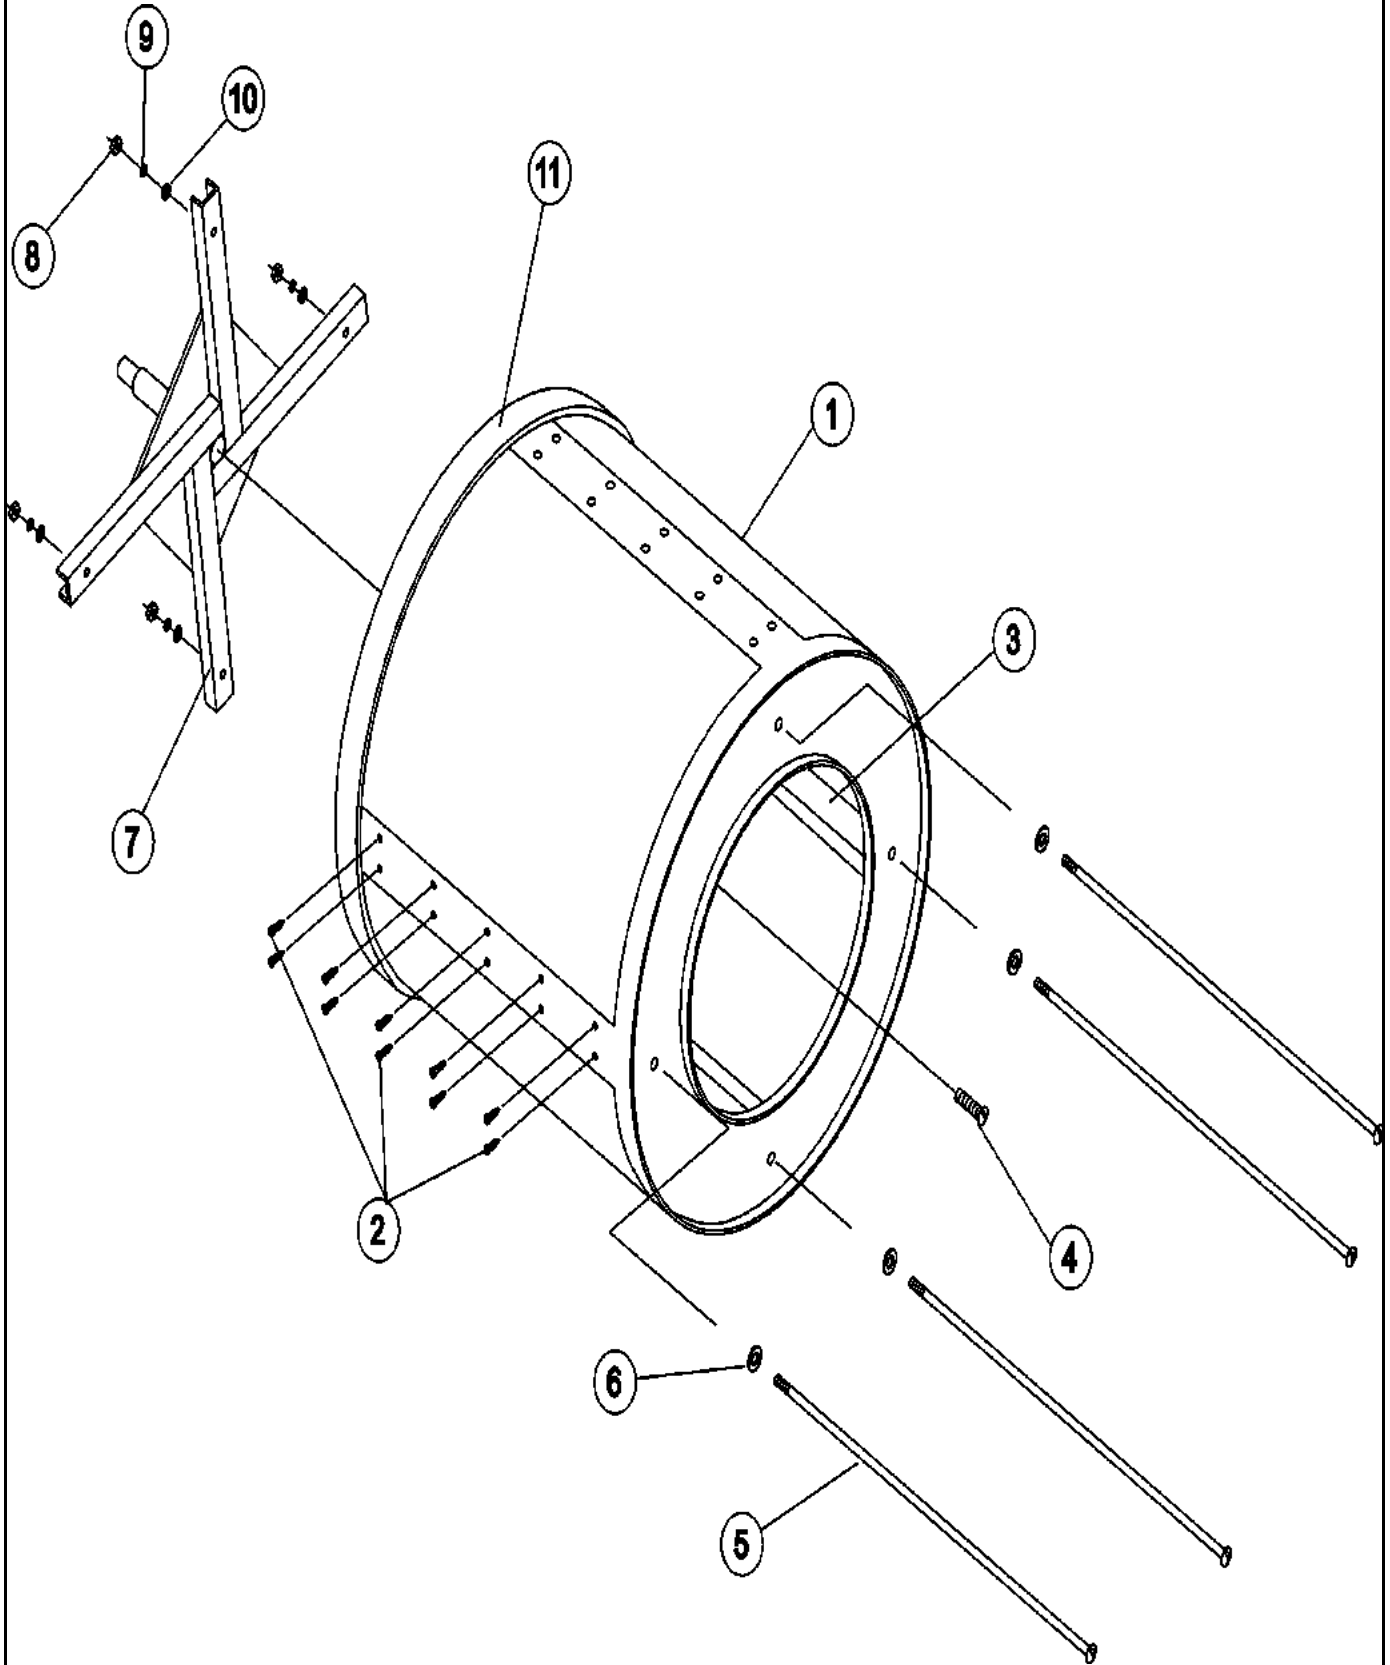

Section: MAIN DOOR

Model: MDG75PNVWW

OD10-01

Section: LINT DRAWER/SWITCH

Model: MDG75PNVWW

OD16-05

Section: TUMBLER SUPPORT

Model: MDG75PNVWW