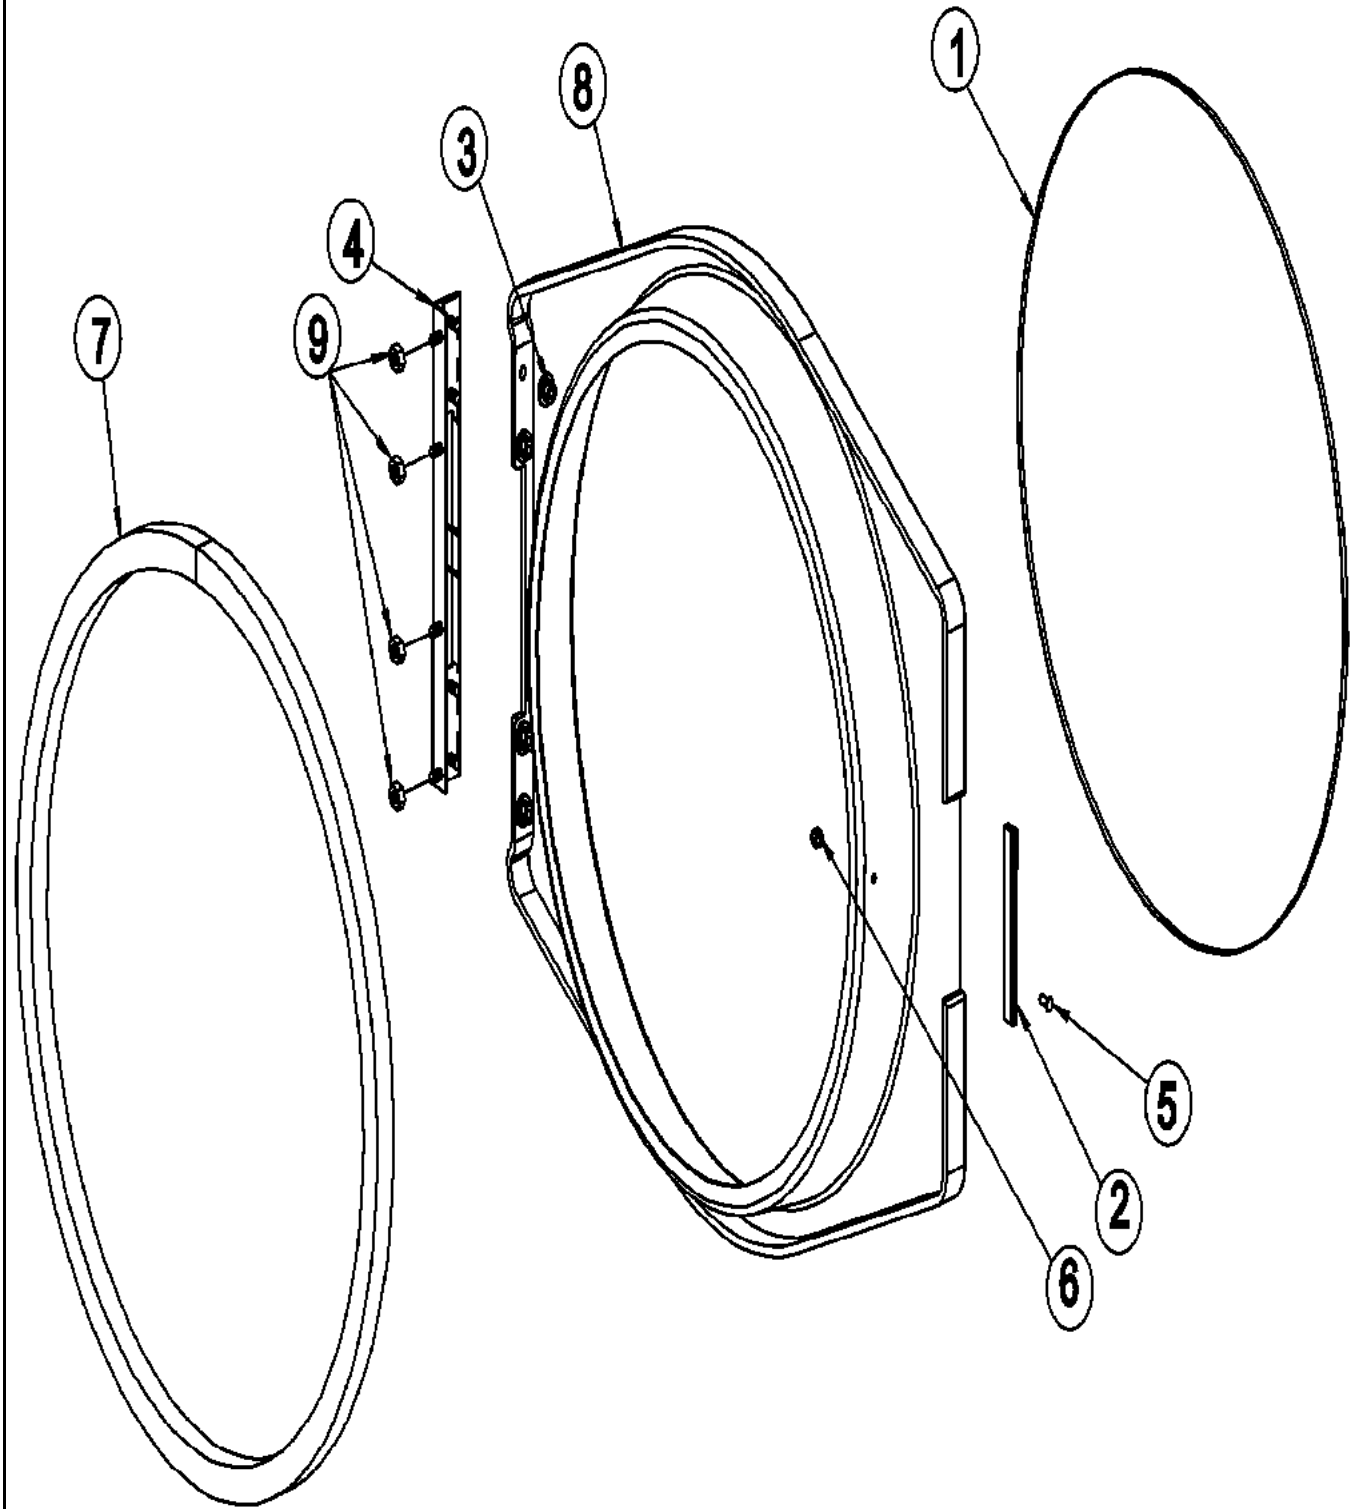

Section: MAIN DOOR

Model: MDG75PNVWW

OD10-01

Section: LINT DRAWER/SWITCH

Model: MDG75PNVWW

OD16-05

Section: TUMBLER SUPPORT

Model: MDG75PNVWW