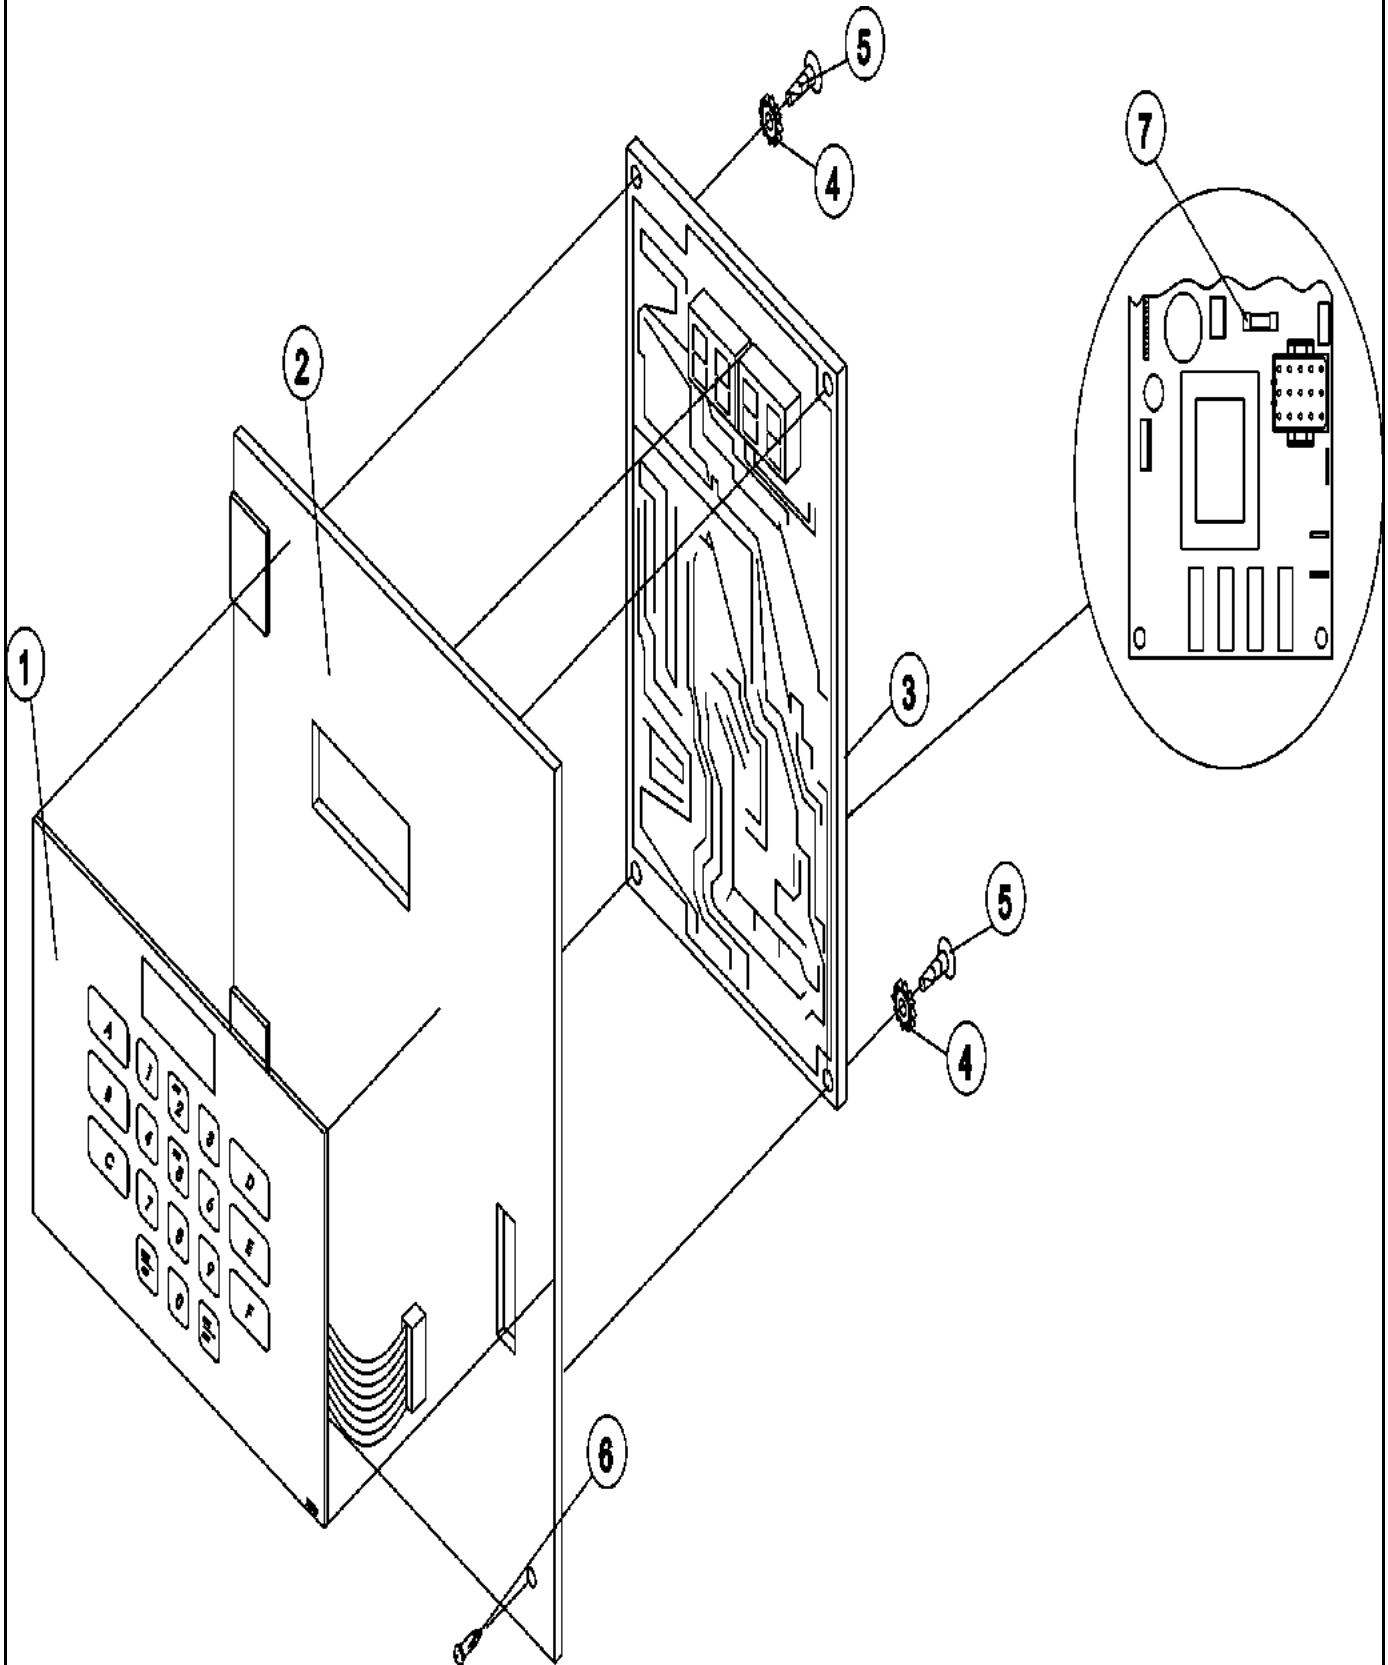

Section: CONTROL DOOR

Model: MDG75PNVWW

OD22-04

Section: CONTROL PANEL (MICROPROCESSOR)

Model: MDG75PNVWW

OD11-04

Section: CONTROL BOX (MICROPROCESSOR)

Model: MDG75PNVWW

Section: FRONT PANEL

Model: MDG75PNVWW

OD12-02

Section: DOOR SWITCH

Model: MDG75PNVWW

UPPER MAIN DOOR SWITCH

NOTE: DUPLICATE ALL COMPONENT FOR LOWER MAIN DOOR SWITCH

OD26-01

Section: MAIN DOOR

Model: MDG75PNVWW

OD10-01

Section: LINT DRAWER/SWITCH

Model: MDG75PNVWW

OD16-05

Section: TUMBLER SUPPORT

Model: MDG75PNVWW