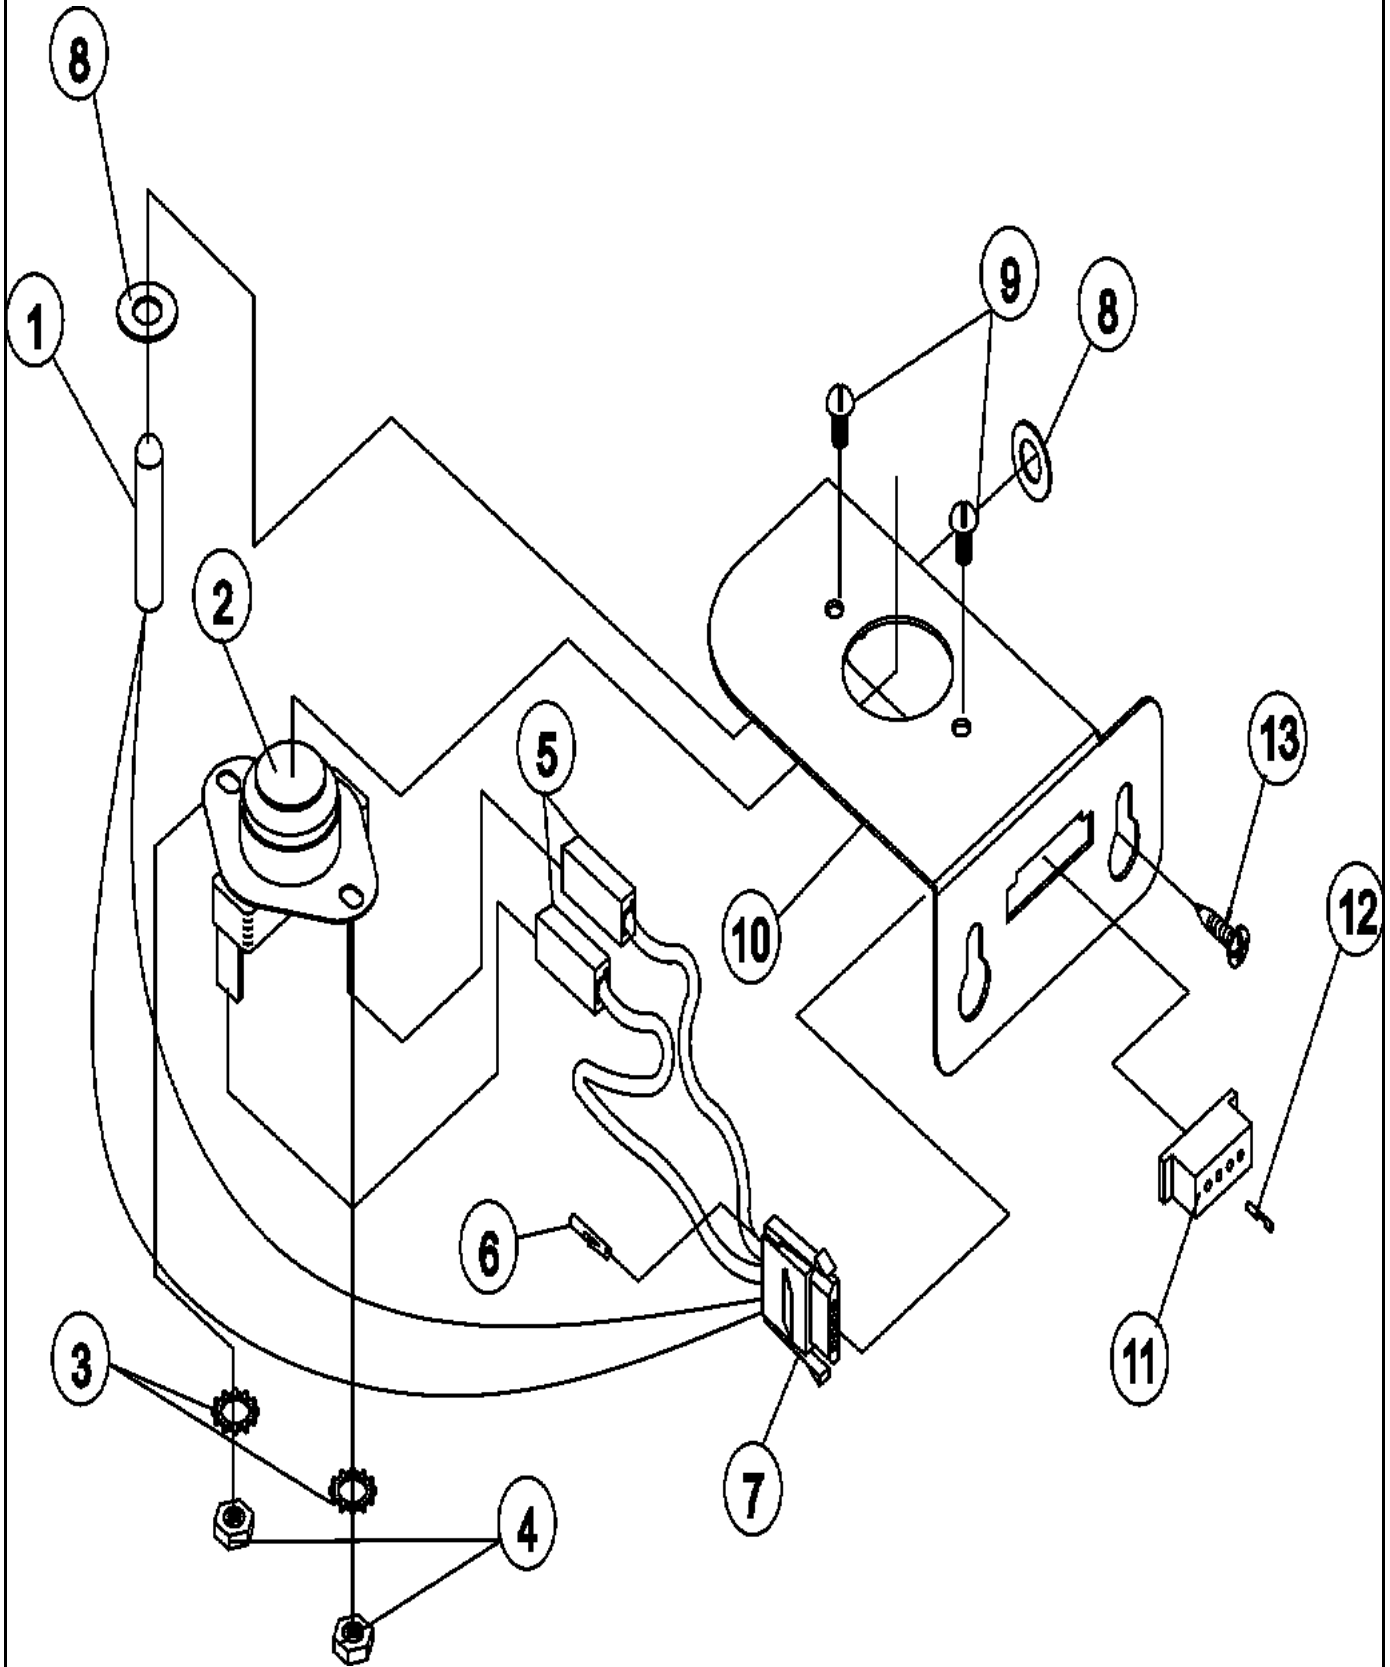

Section: MAIN DOOR

Model: MDG75PNVWW

OD10-01

Section: LINT DRAWER/SWITCH

Model: MDG75PNVWW

OD16-05

Section: TUMBLER SUPPORT

Model: MDG75PNVWW

OD27-10

Section: SENSOR BRACKET

Model: MDG75PNVWW

OD28-01

Section: TUMBLER BEARING

Model: MDG75PNVWW

OD27-06

Section: IDLER BEARING