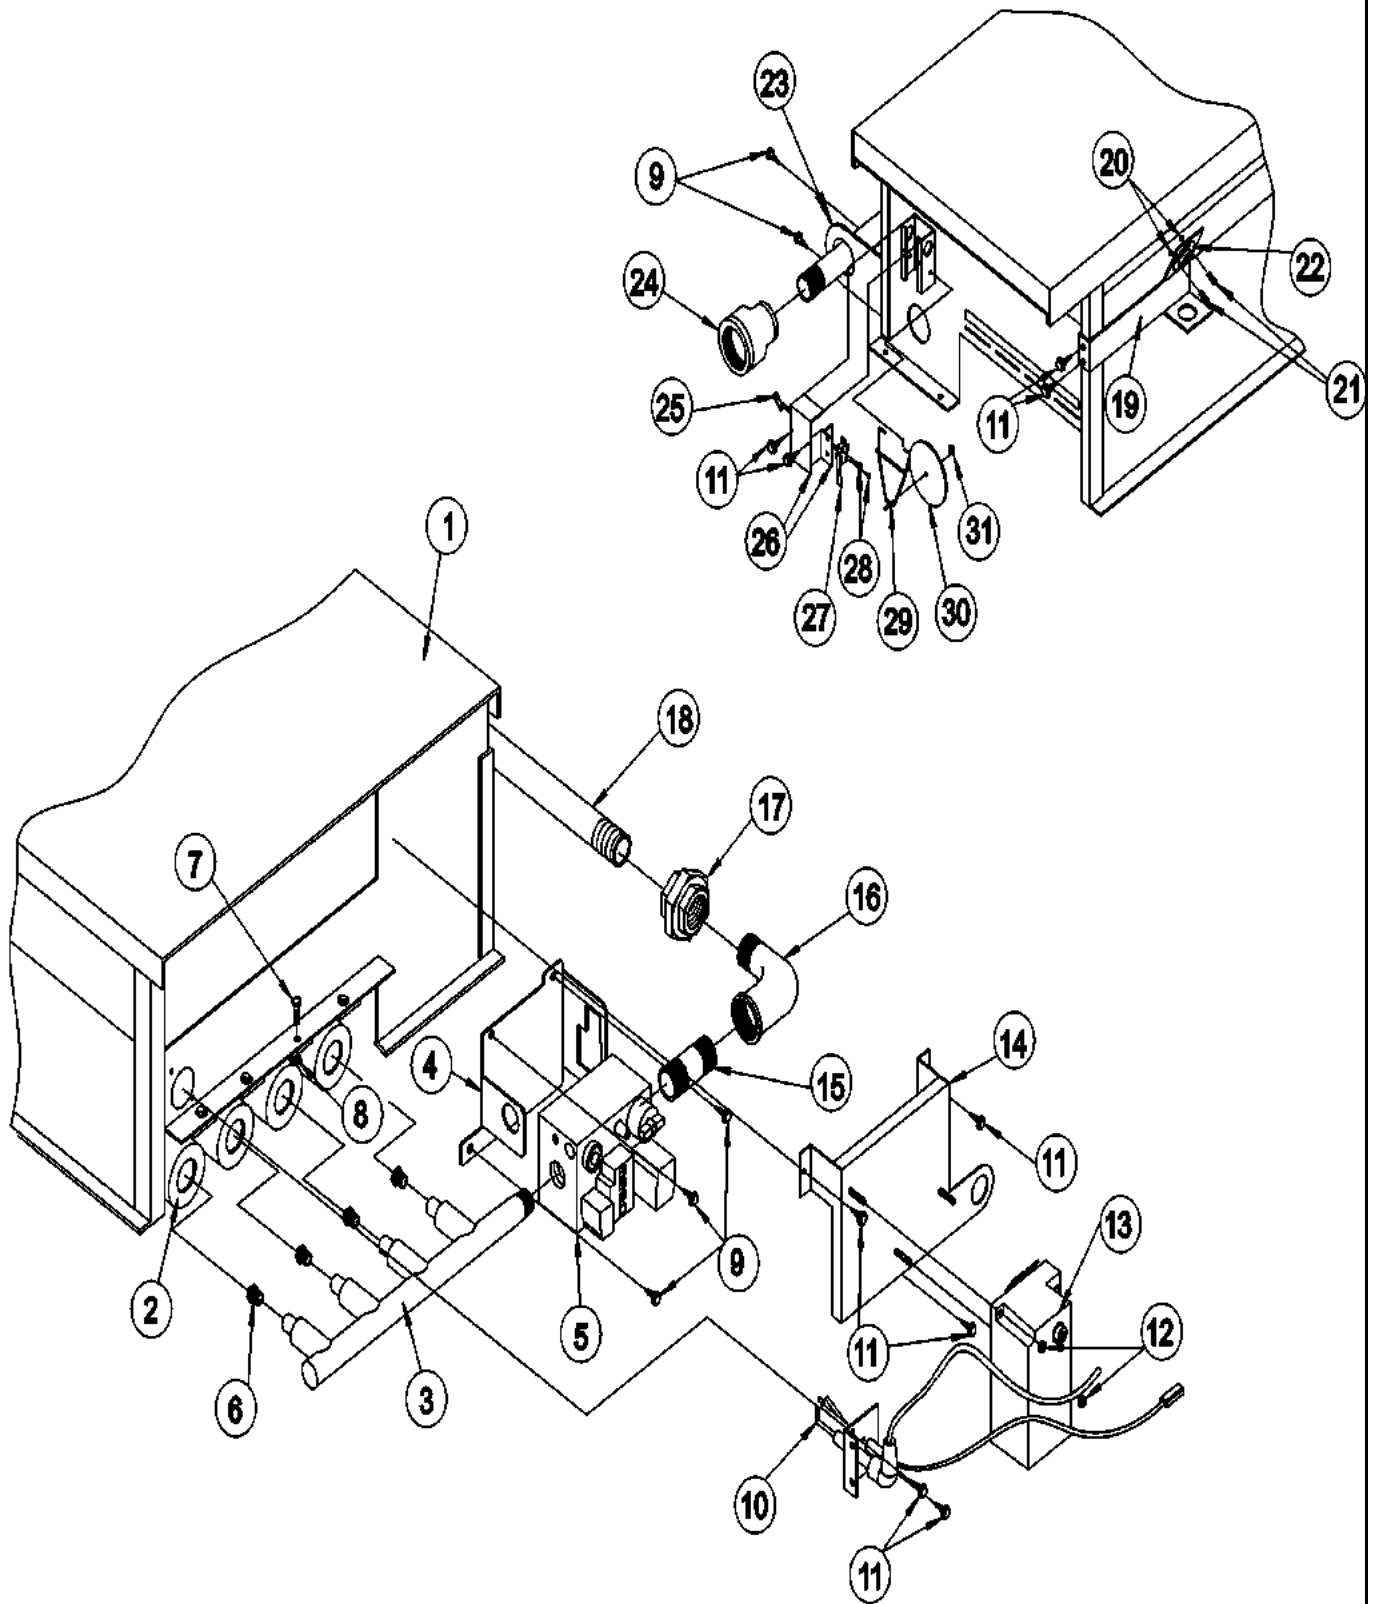

Section: MAIN DOOR

Model: MDG75PNVWW

OD10-01

Section: LINT DRAWER/SWITCH

Model: MDG75PNVWW

OD16-05

Section: TUMBLER SUPPORT

Model: MDG75PNVWW

OD27-10

Section: SENSOR BRACKET

Model: MDG75PNVWW

OD28-01

Section: TUMBLER BEARING

Model: MDG75PNVWW

OD27-06

Section: IDLER BEARING

Model: MDG75PNVWW

OD27-04

Section: GAS BURNER

Model: MDG75PNVWW

OD29-04

Section: SAIL SWITCH

Model: MDG75PNVWW

OD31-02