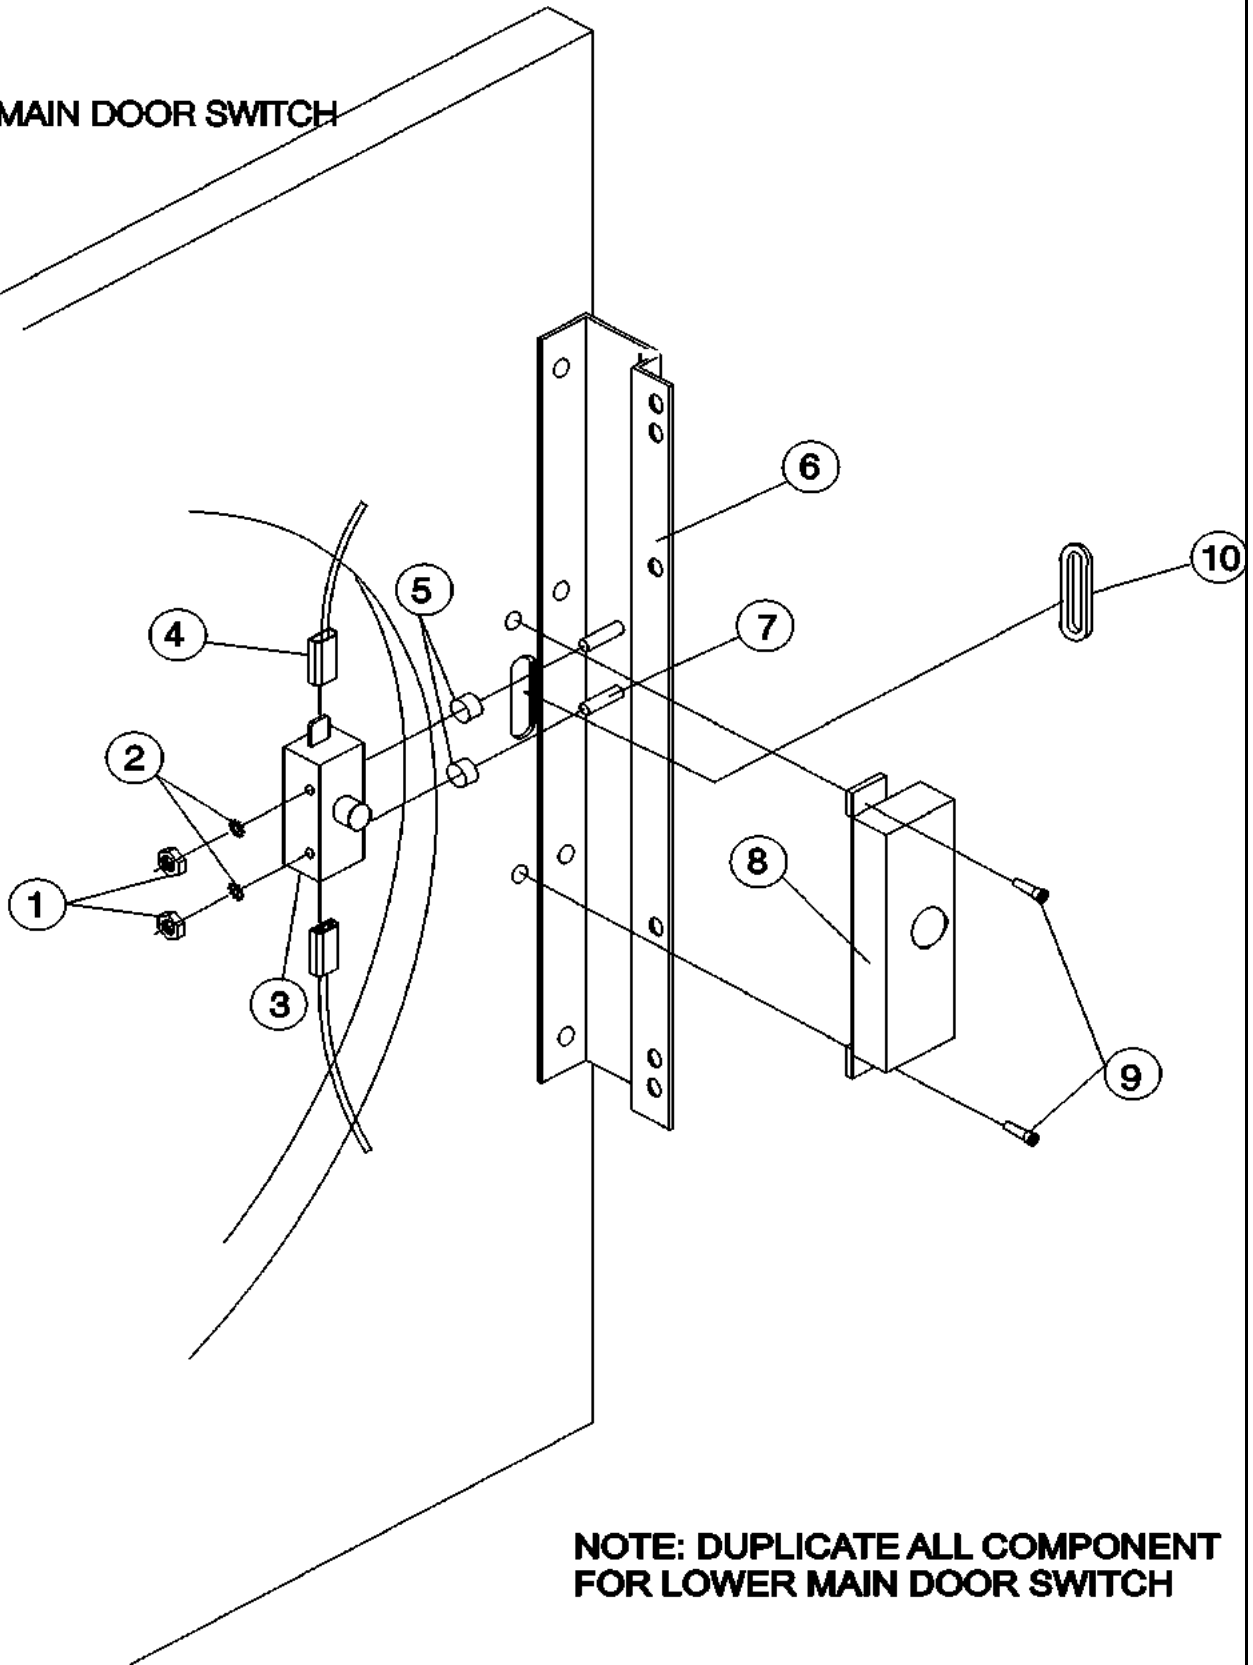

Section: FRONT PANEL

Model: MDG75PNVWW

OD12-02

Section: DOOR SWITCH

Model: MDG75PNVWW

UPPER MAIN DOOR SWITCH

NOTE: DUPLICATE ALL COMPONENT FOR LOWER MAIN DOOR SWITCH

OD26-01

Section: MAIN DOOR

Model: MDG75PNVWW

OD10-01

Section: LINT DRAWER/SWITCH

Model: MDG75PNVWW

OD16-05

Section: TUMBLER SUPPORT

Model: MDG75PNVWW