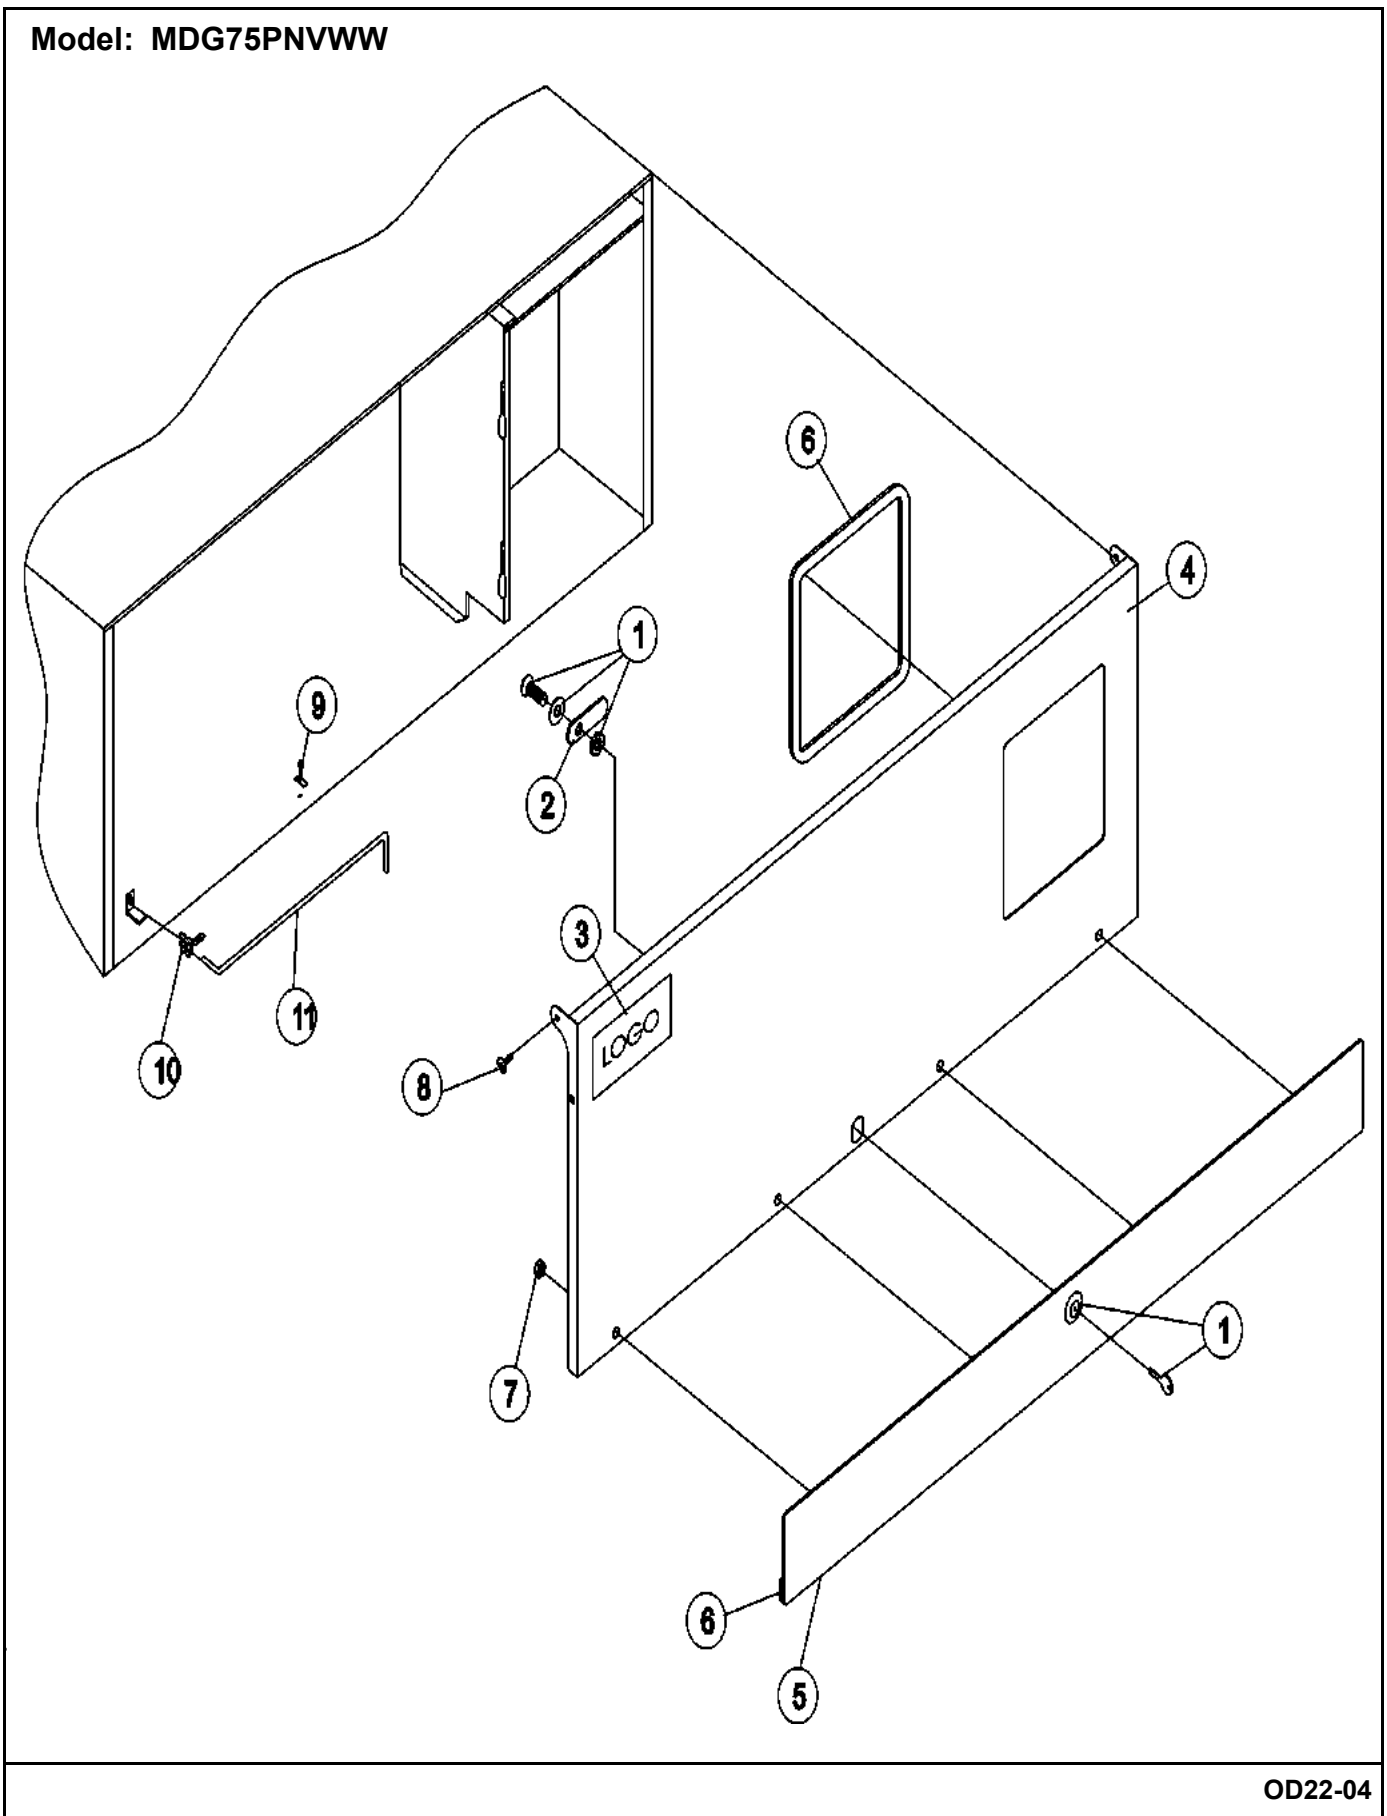

DRYER

Repair Parts List

MODEL NUMBER
MDG75PNVWW

When requesting service or ordering parts, always provide the following information:

- Product Type
- Part Number
- Model Number
- Part Description

MAYTAG®

©2005 Maytag Services

Section: CONTROL DOOR

Model: MDG75PNVWW

OD22-04

Section: CONTROL PANEL (MICROPROCESSOR)

Model: MDG75PNVWW

OD11-04

Section: CONTROL BOX (MICROPROCESSOR)

Model: MDG75PNVWW

Section: FRONT PANEL

Model: MDG75PNVWW

OD12-02

Section: DOOR SWITCH

Model: MDG75PNVWW

UPPER MAIN DOOR SWITCH

NOTE: DUPLICATE ALL COMPONENT FOR LOWER MAIN DOOR SWITCH

OD26-01

Section: MAIN DOOR

Model: MDG75PNVWW

OD10-01

Section: LINT DRAWER/SWITCH

Model: MDG75PNVWW

OD16-05

Section: TUMBLER SUPPORT

Model: MDG75PNVWW