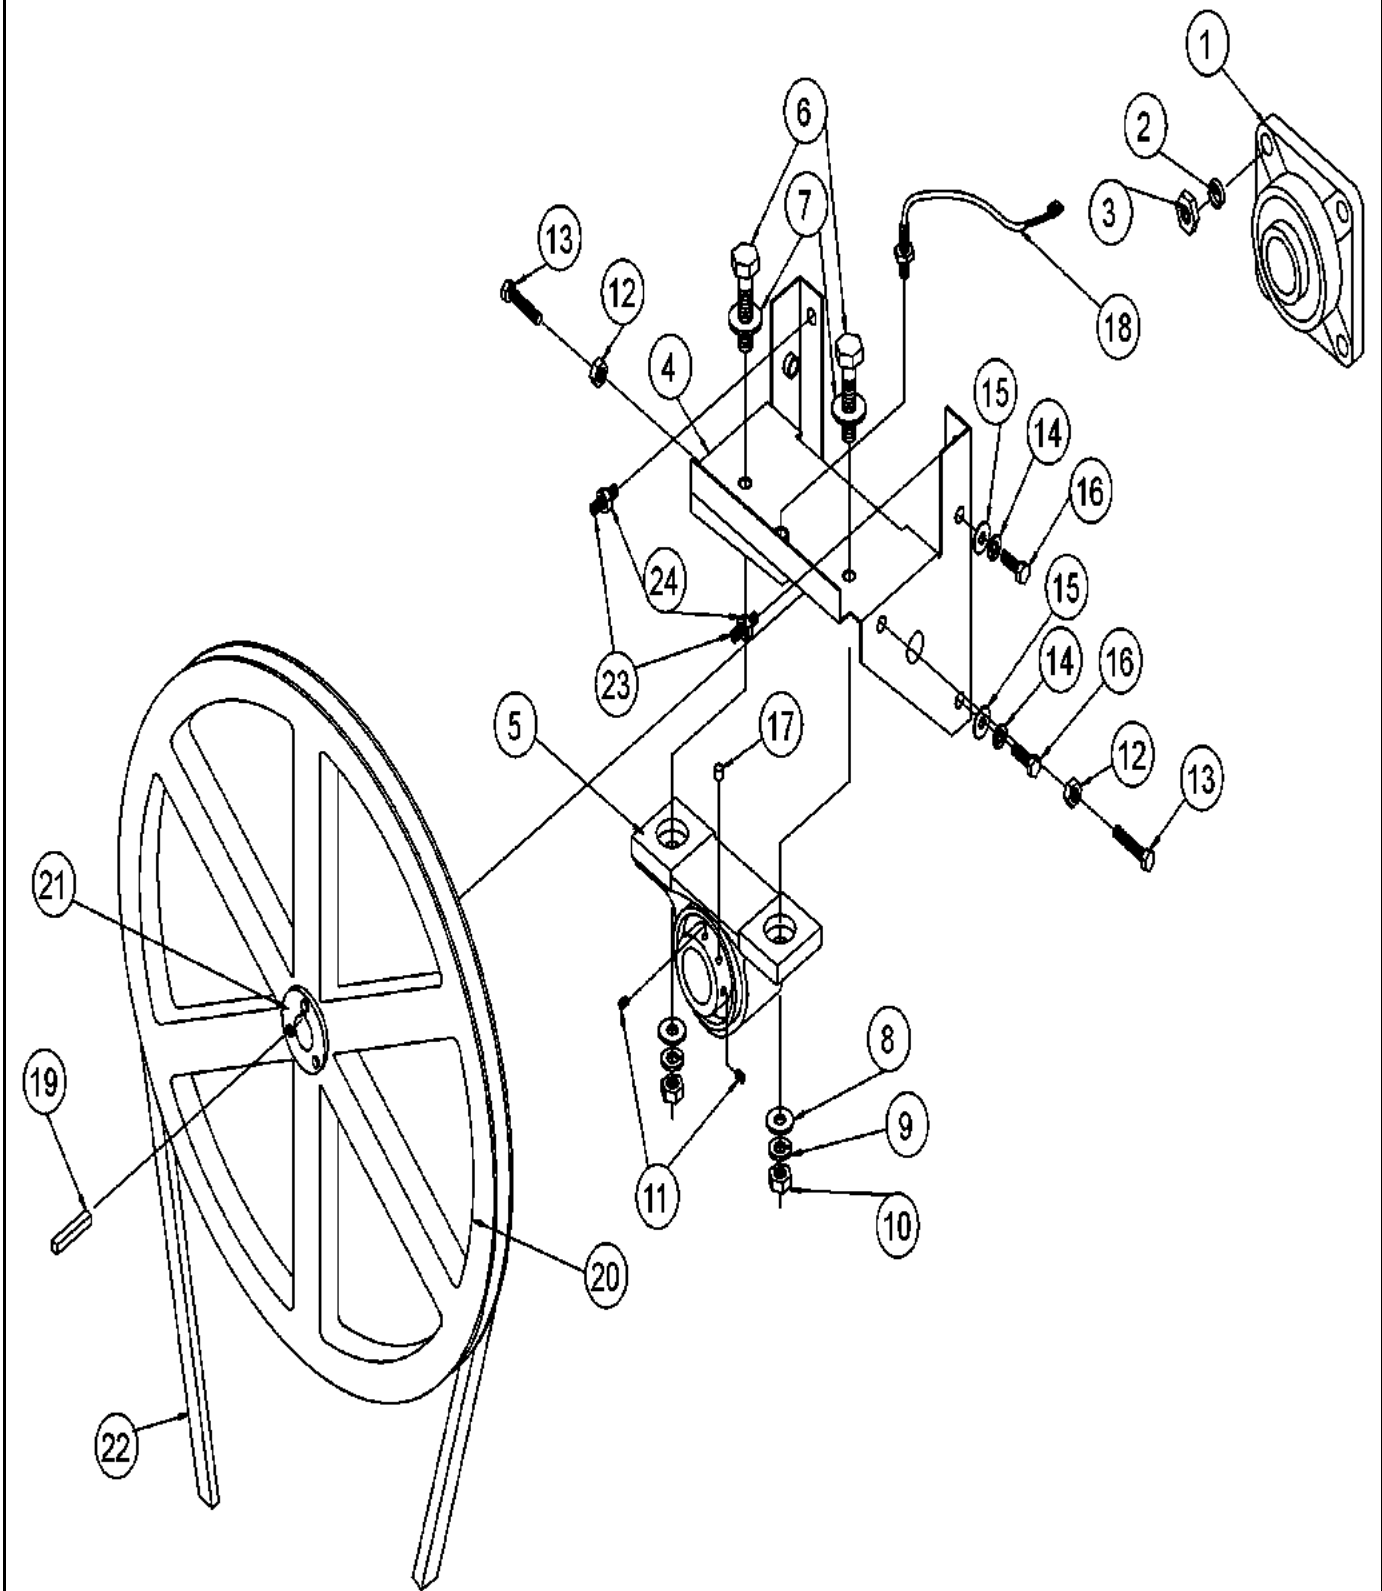

Section: MAIN DOOR

Model: MDG75PNVWW

OD10-01

Section: LINT DRAWER/SWITCH

Model: MDG75PNVWW

OD16-05

Section: TUMBLER SUPPORT

Model: MDG75PNVWW

OD27-10

Section: SENSOR BRACKET

Model: MDG75PNVWW

OD28-01

Section: TUMBLER BEARING

Model: MDG75PNVWW

OD27-06

Section: IDLER BEARING