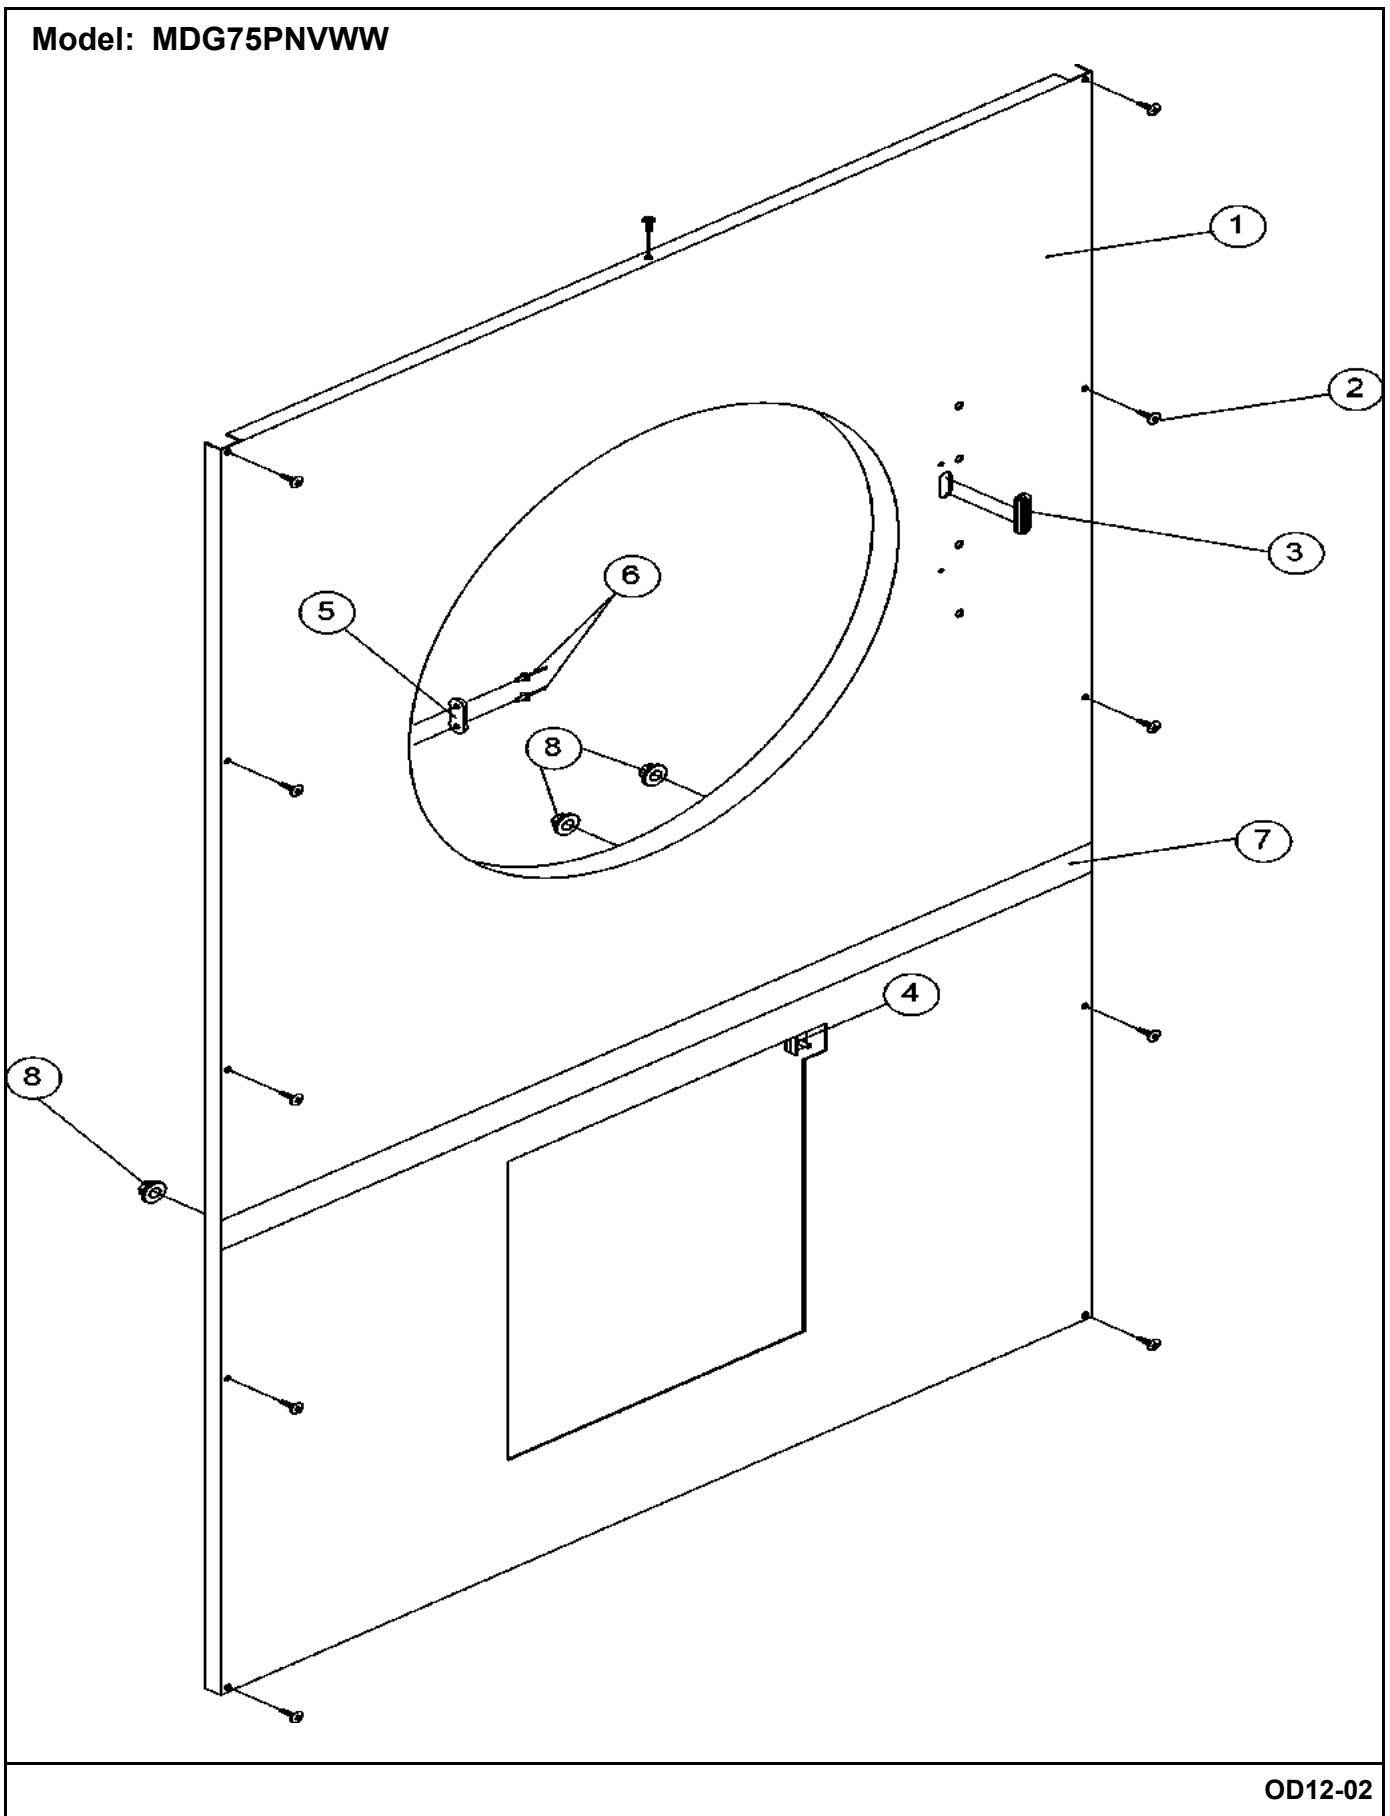

Section: CONTROL DOOR

Model: MDG75PNVWW

OD22-04

Section: CONTROL PANEL (MICROPROCESSOR)

Model: MDG75PNVWW

OD11-04

Section: CONTROL BOX (MICROPROCESSOR)

Model: MDG75PNVWW

Section: FRONT PANEL

Model: MDG75PNVWW

OD12-02

Section: DOOR SWITCH

Model: MDG75PNVWW

UPPER MAIN DOOR SWITCH

NOTE: DUPLICATE ALL COMPONENT FOR LOWER MAIN DOOR SWITCH

OD26-01

Section: MAIN DOOR

Model: MDG75PNVWW

OD10-01

Section: LINT DRAWER/SWITCH

Model: MDG75PNVWW

OD16-05

Section: TUMBLER SUPPORT

Model: MDG75PNVWW

OD27-10

Section: SENSOR BRACKET

Model: MDG75PNVWW

OD28-01

Section: TUMBLER BEARING

Model: MDG75PNVWW

OD27-06

Section: IDLER BEARING