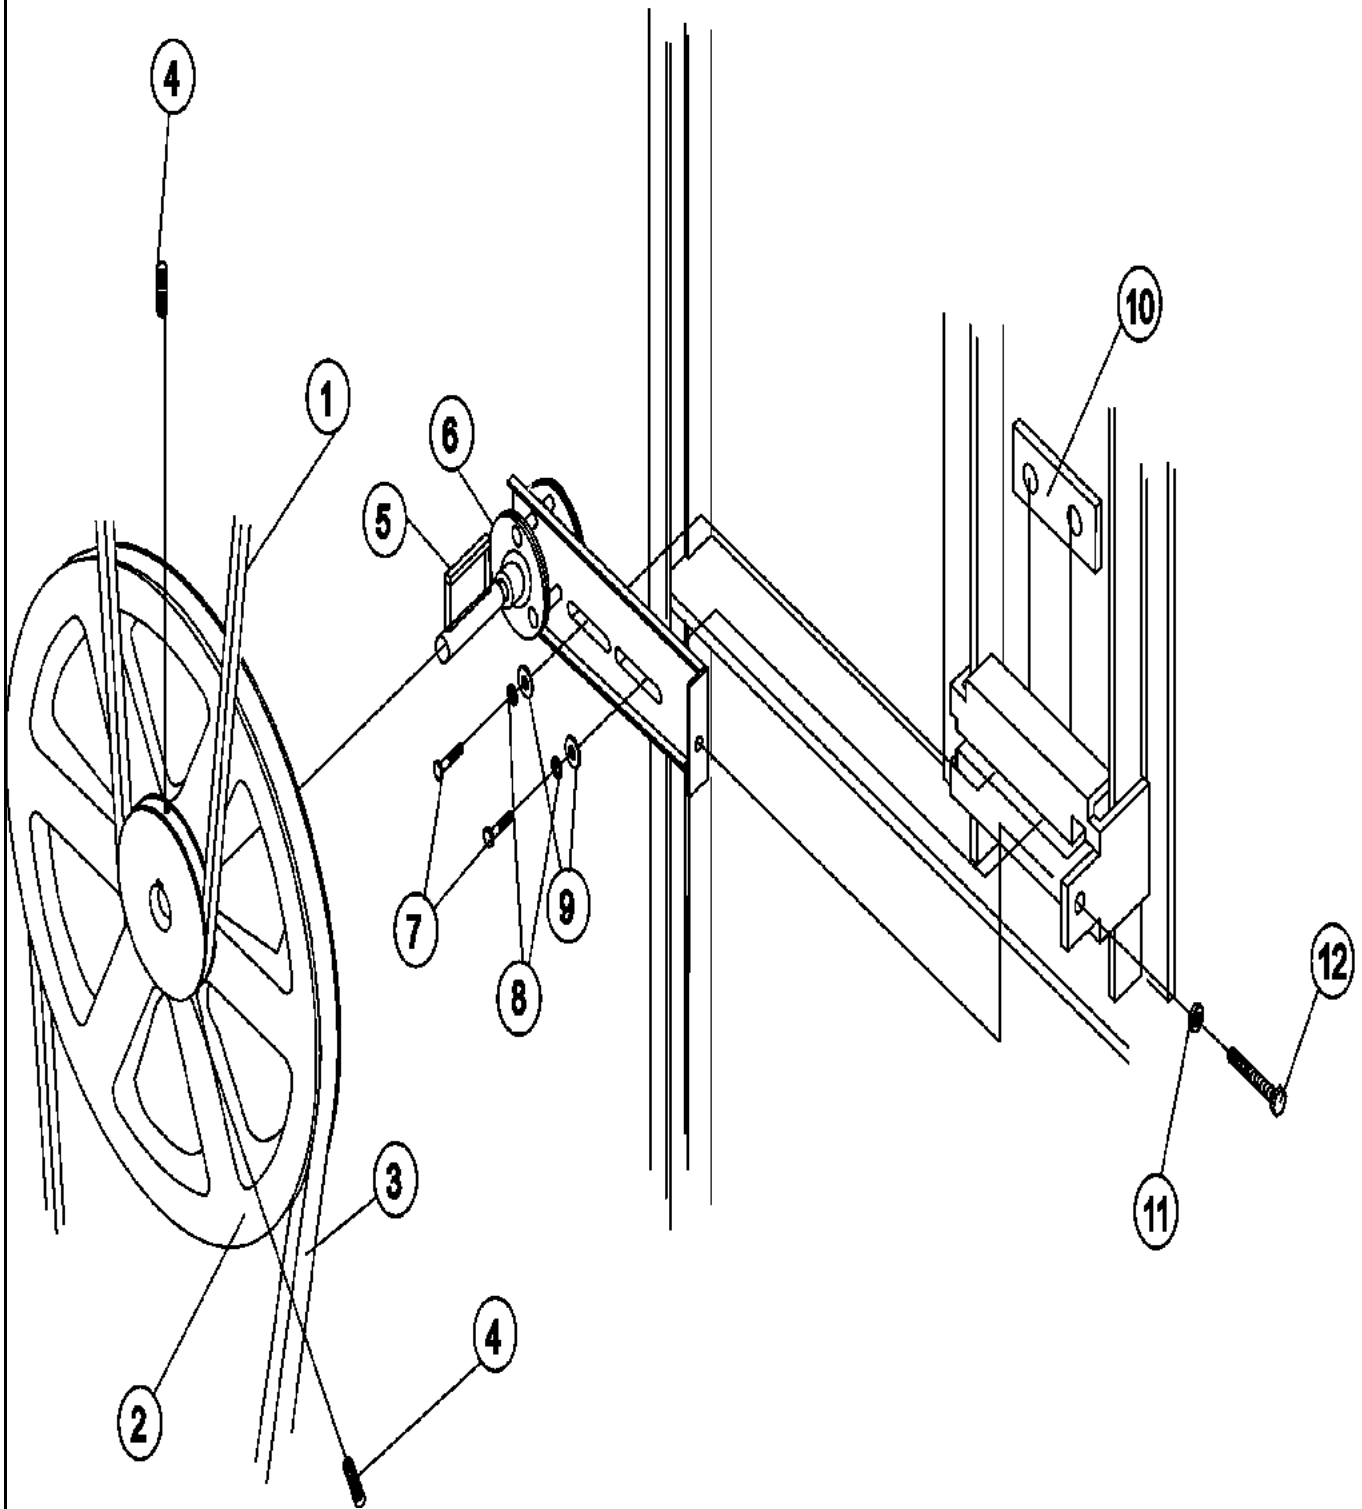

Section: IDLER BEARING

Model: MDG75PNVWW

OD27-04