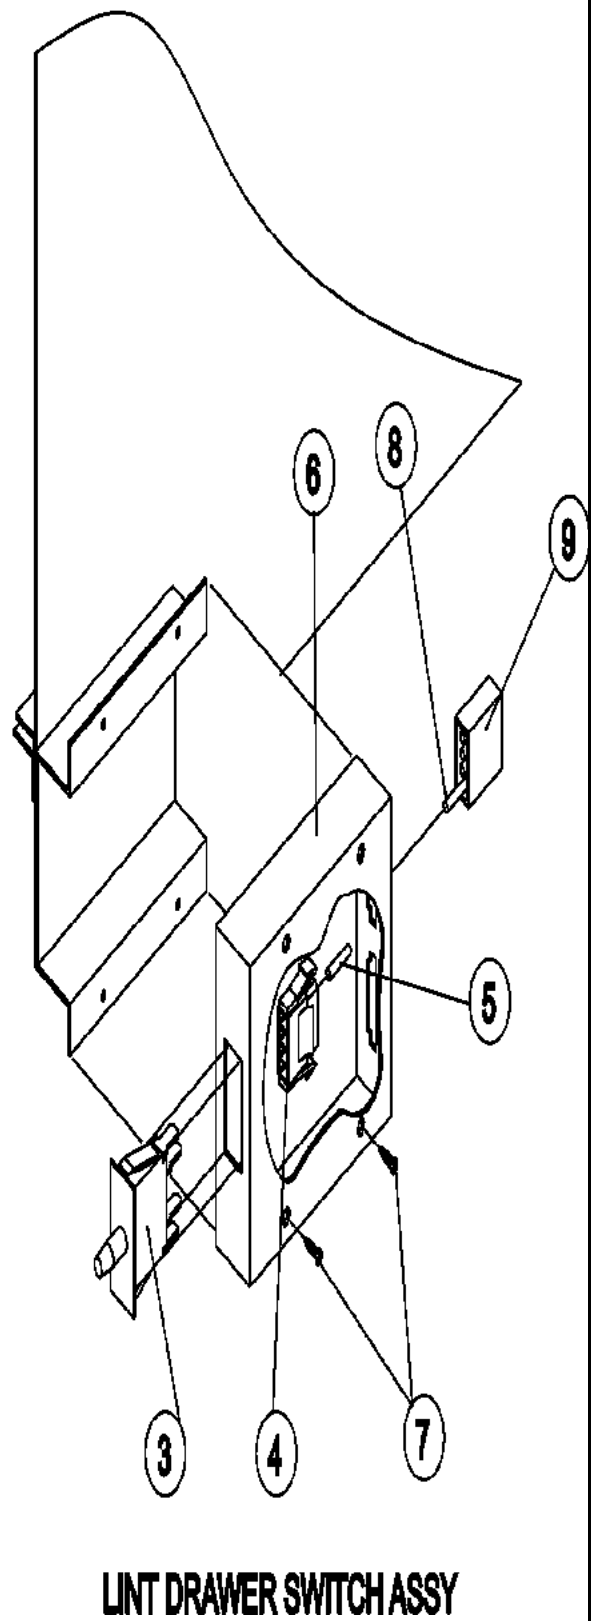

DRYER

Repair Parts List

MODEL NUMBER
MDG75PNVWW

When requesting service or ordering parts, always provide the following information:

- Product Type
- Part Number
- Model Number
- Part Description

MAYTAG®

©2005 Maytag Services

Section: MAIN DOOR

Model: MDG75PNVWW

OD10-01

Section: LINT DRAWER/SWITCH

Model: MDG75PNVWW

OD16-05

Section: TUMBLER SUPPORT

Model: MDG75PNVWW

OD27-10

Section: SENSOR BRACKET

Model: MDG75PNVWW

OD28-01

Section: TUMBLER BEARING

Model: MDG75PNVWW

OD27-06

Section: IDLER BEARING