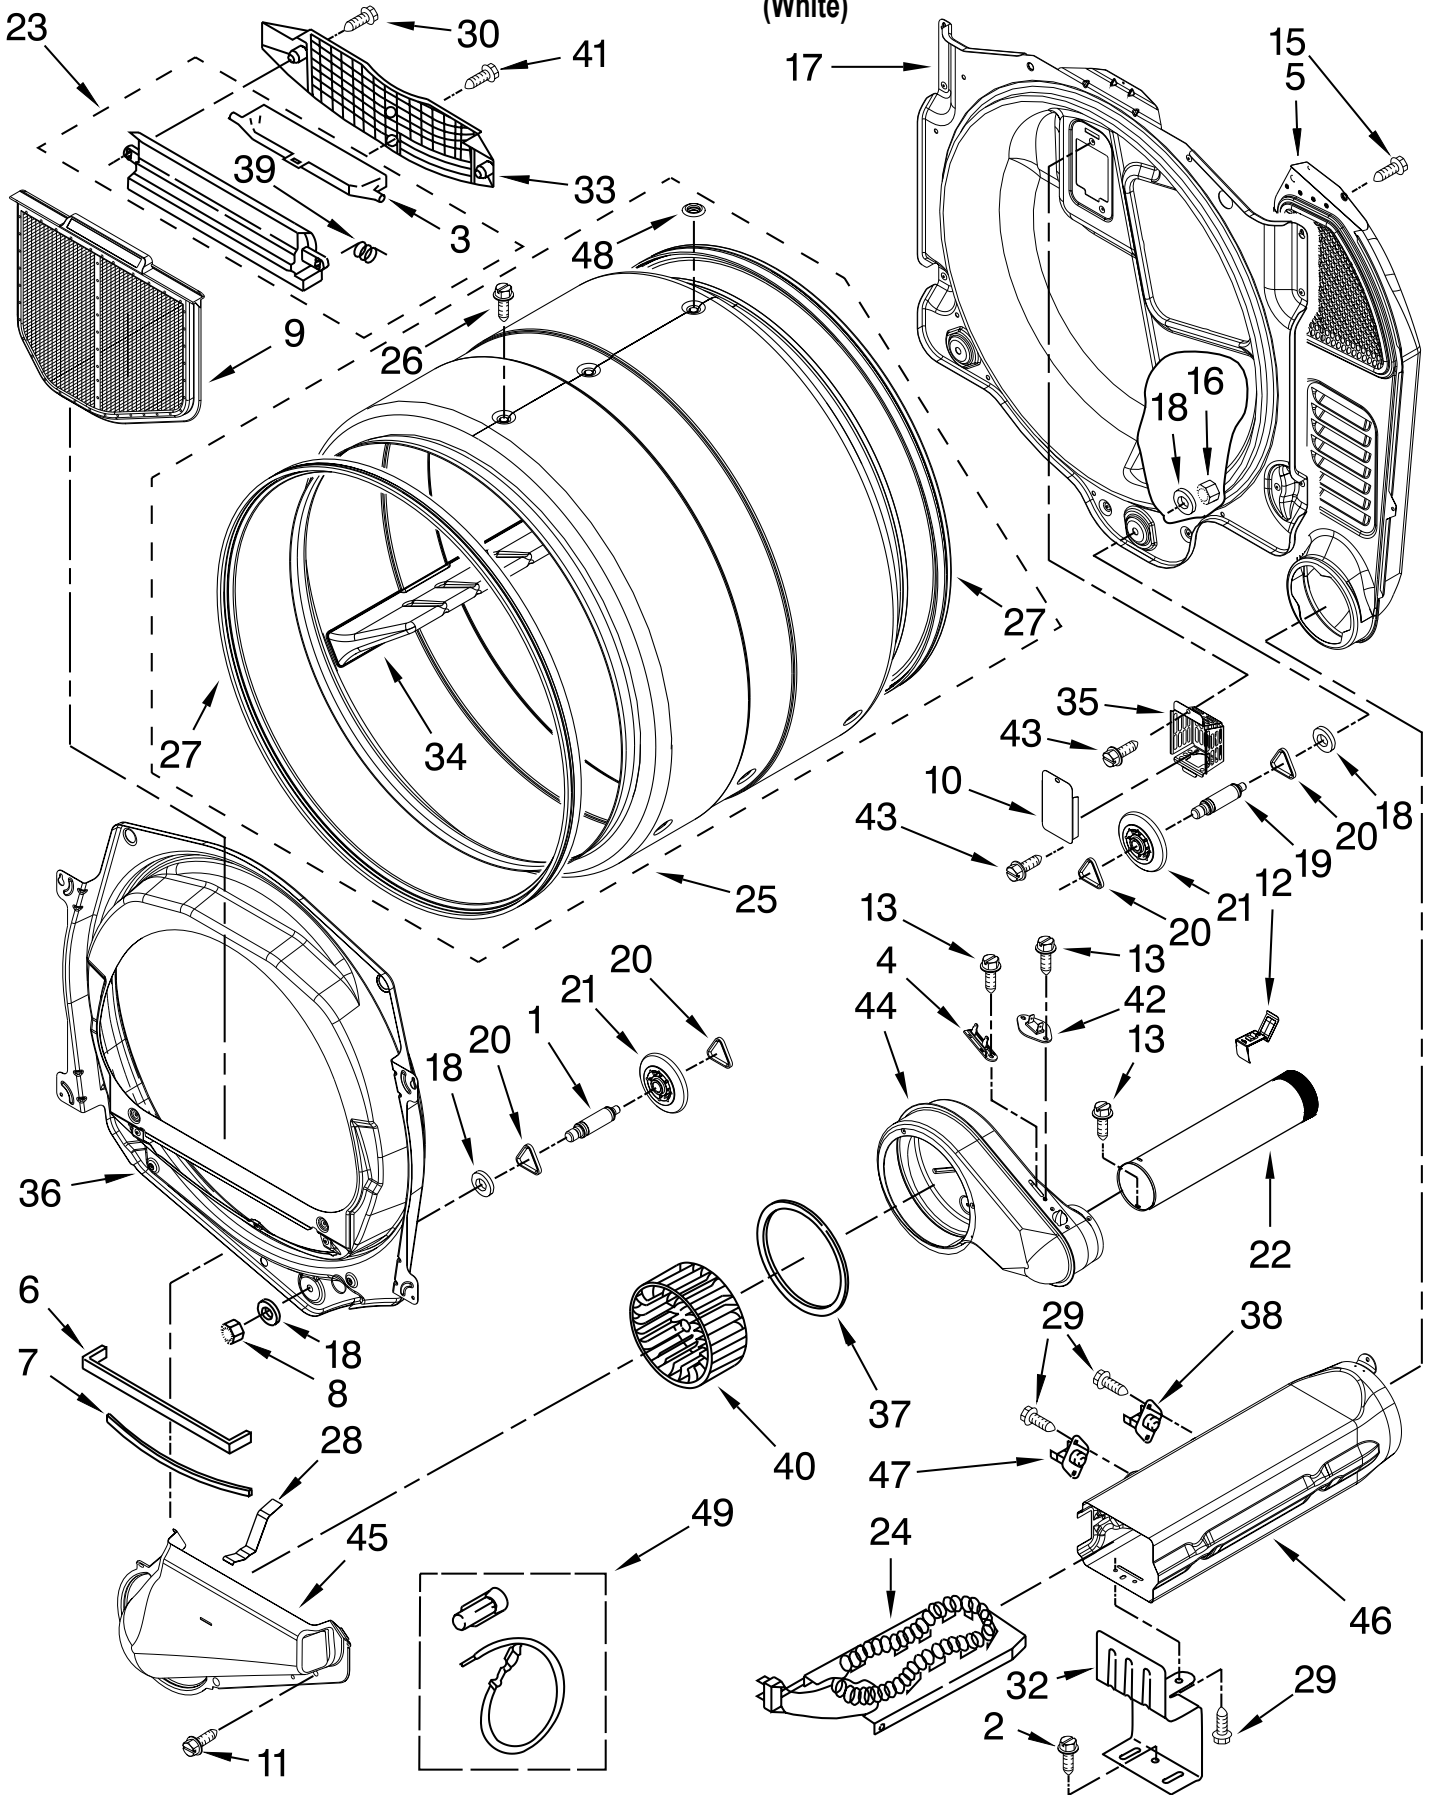

# BULKHEAD PARTS

FOR MODEL: MDE25PNAGW0

(White)

FOR ORDERING INFORMATION REFER TO PARTS PRICE LIST