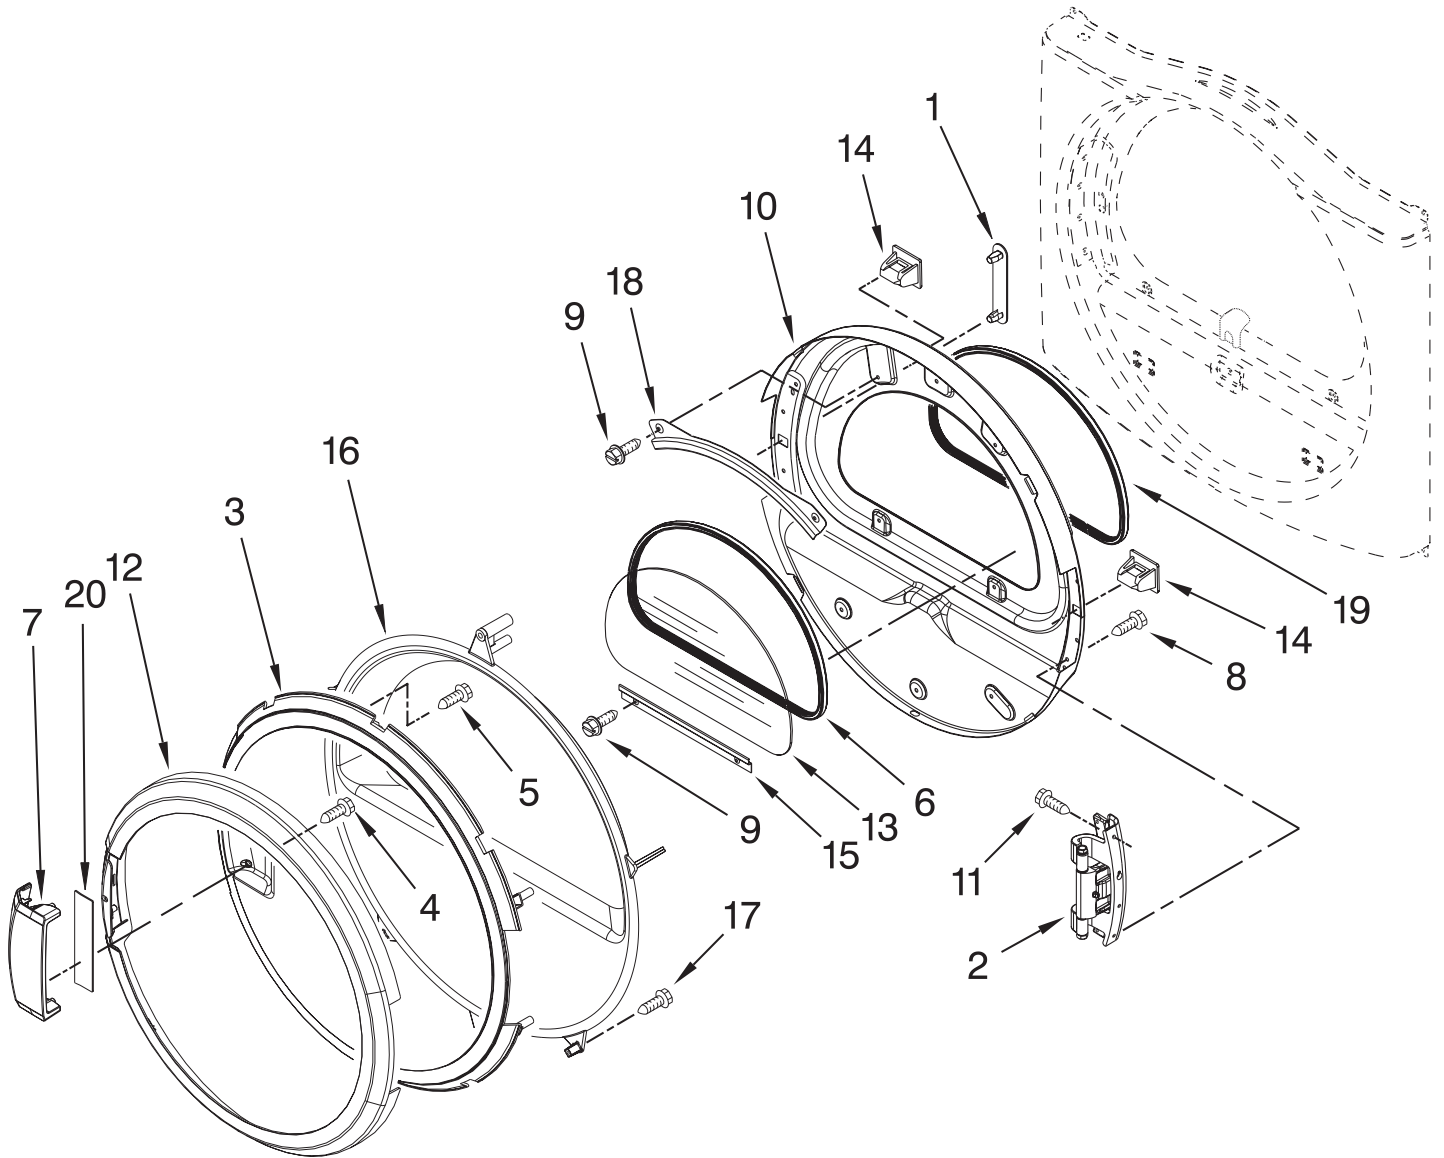

DOOR PARTS

FOR MODEL: MDE25PNAGW0
(White)

FOR ORDERING INFORMATION REFER TO PARTS PRICE LIST