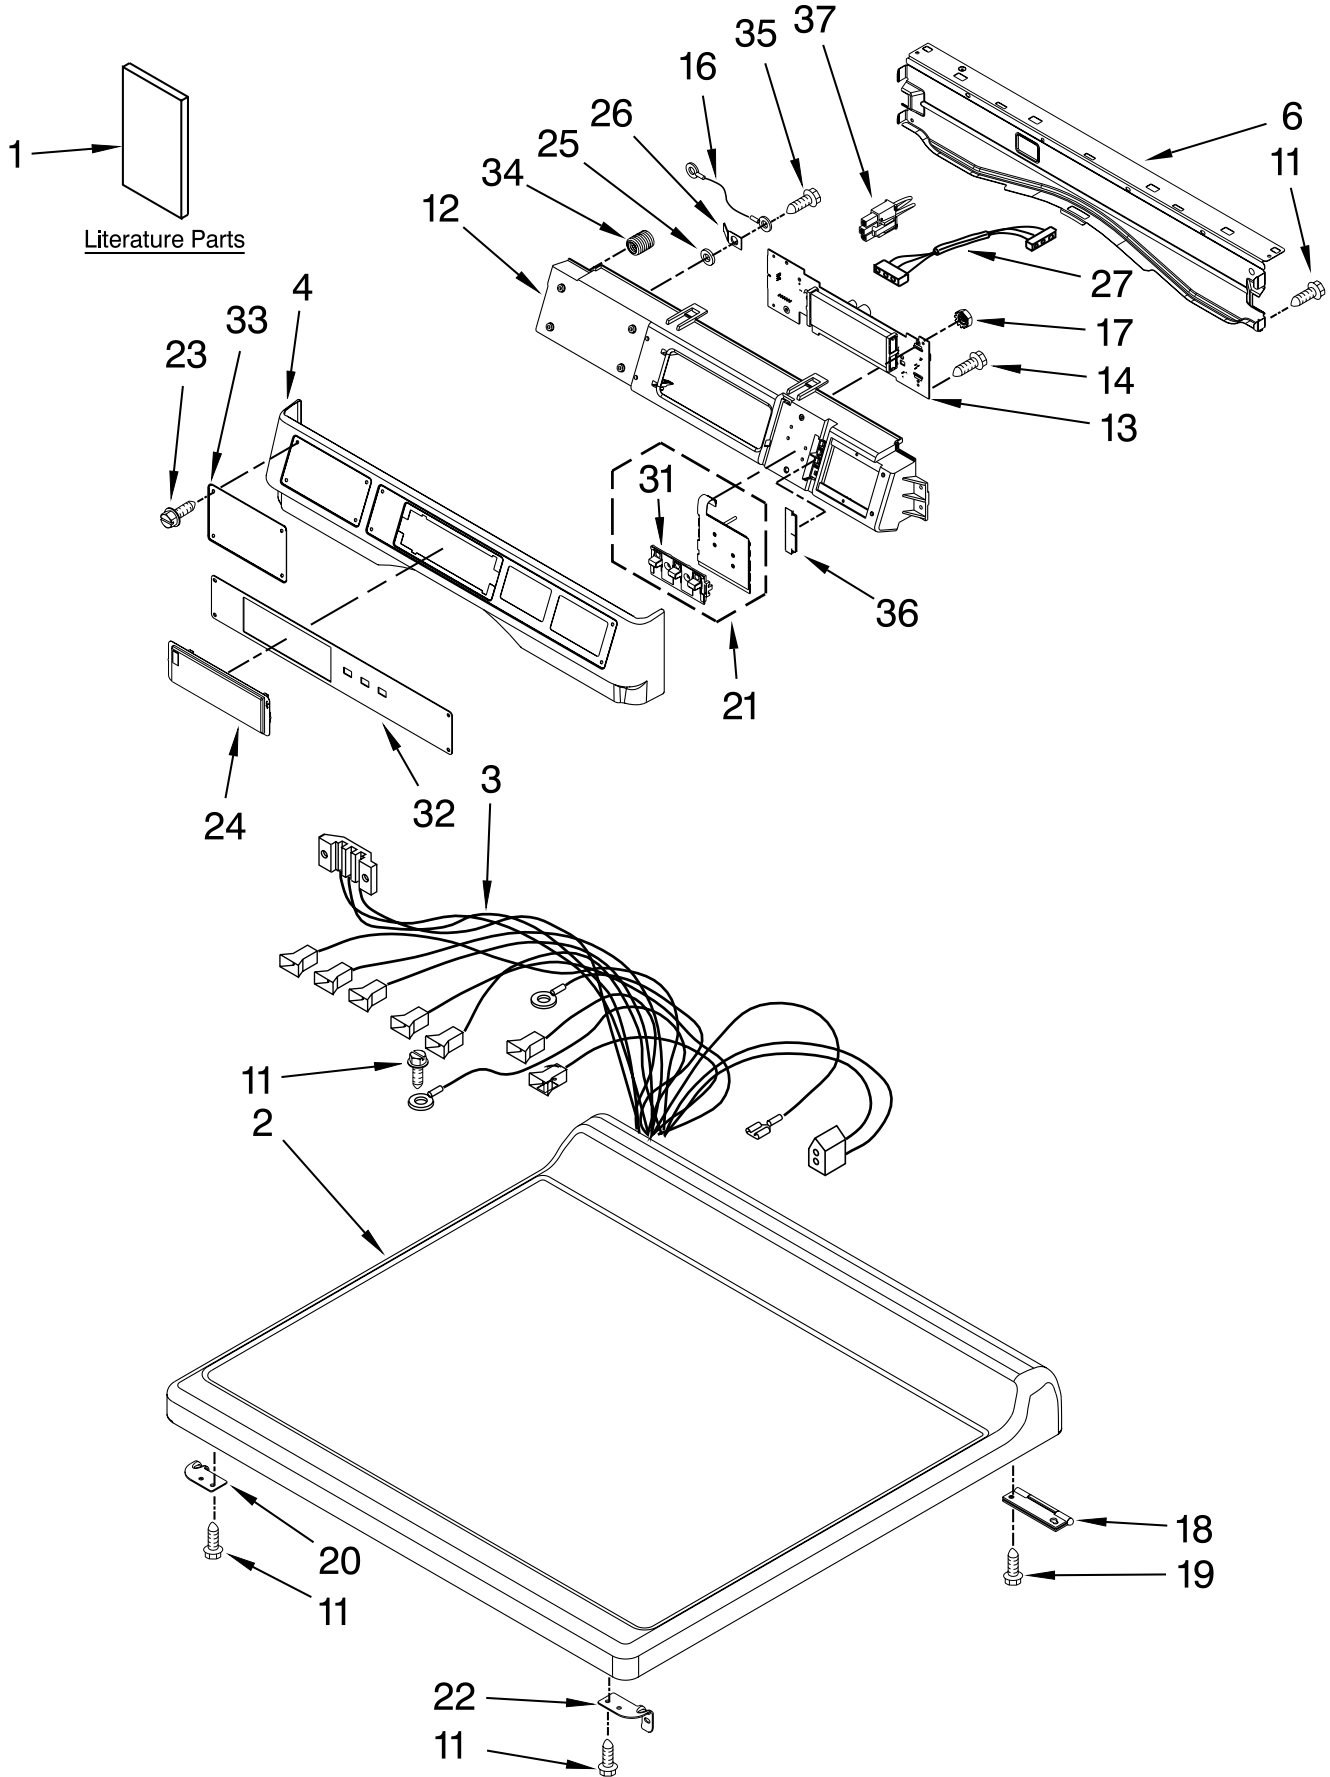

PARTS LIST

for

**MAYTAG<sup>®</sup>**

**COMMERCIAL  
ELECTRIC DRYER**

**MODEL  
MDE25PNAGW0**

# TOP AND CONSOLE PARTS

FOR MODEL: MDE25PNAGW0

(White)

FOR ORDERING INFORMATION REFER TO PARTS PRICE LIST

# BULKHEAD PARTS

FOR MODEL: MDE25PNAGW0

(White)

FOR ORDERING INFORMATION REFER TO PARTS PRICE LIST

# DOOR PARTS

FOR MODEL: MDE25PNAGW0  
(White)

FOR ORDERING INFORMATION REFER TO PARTS PRICE LIST