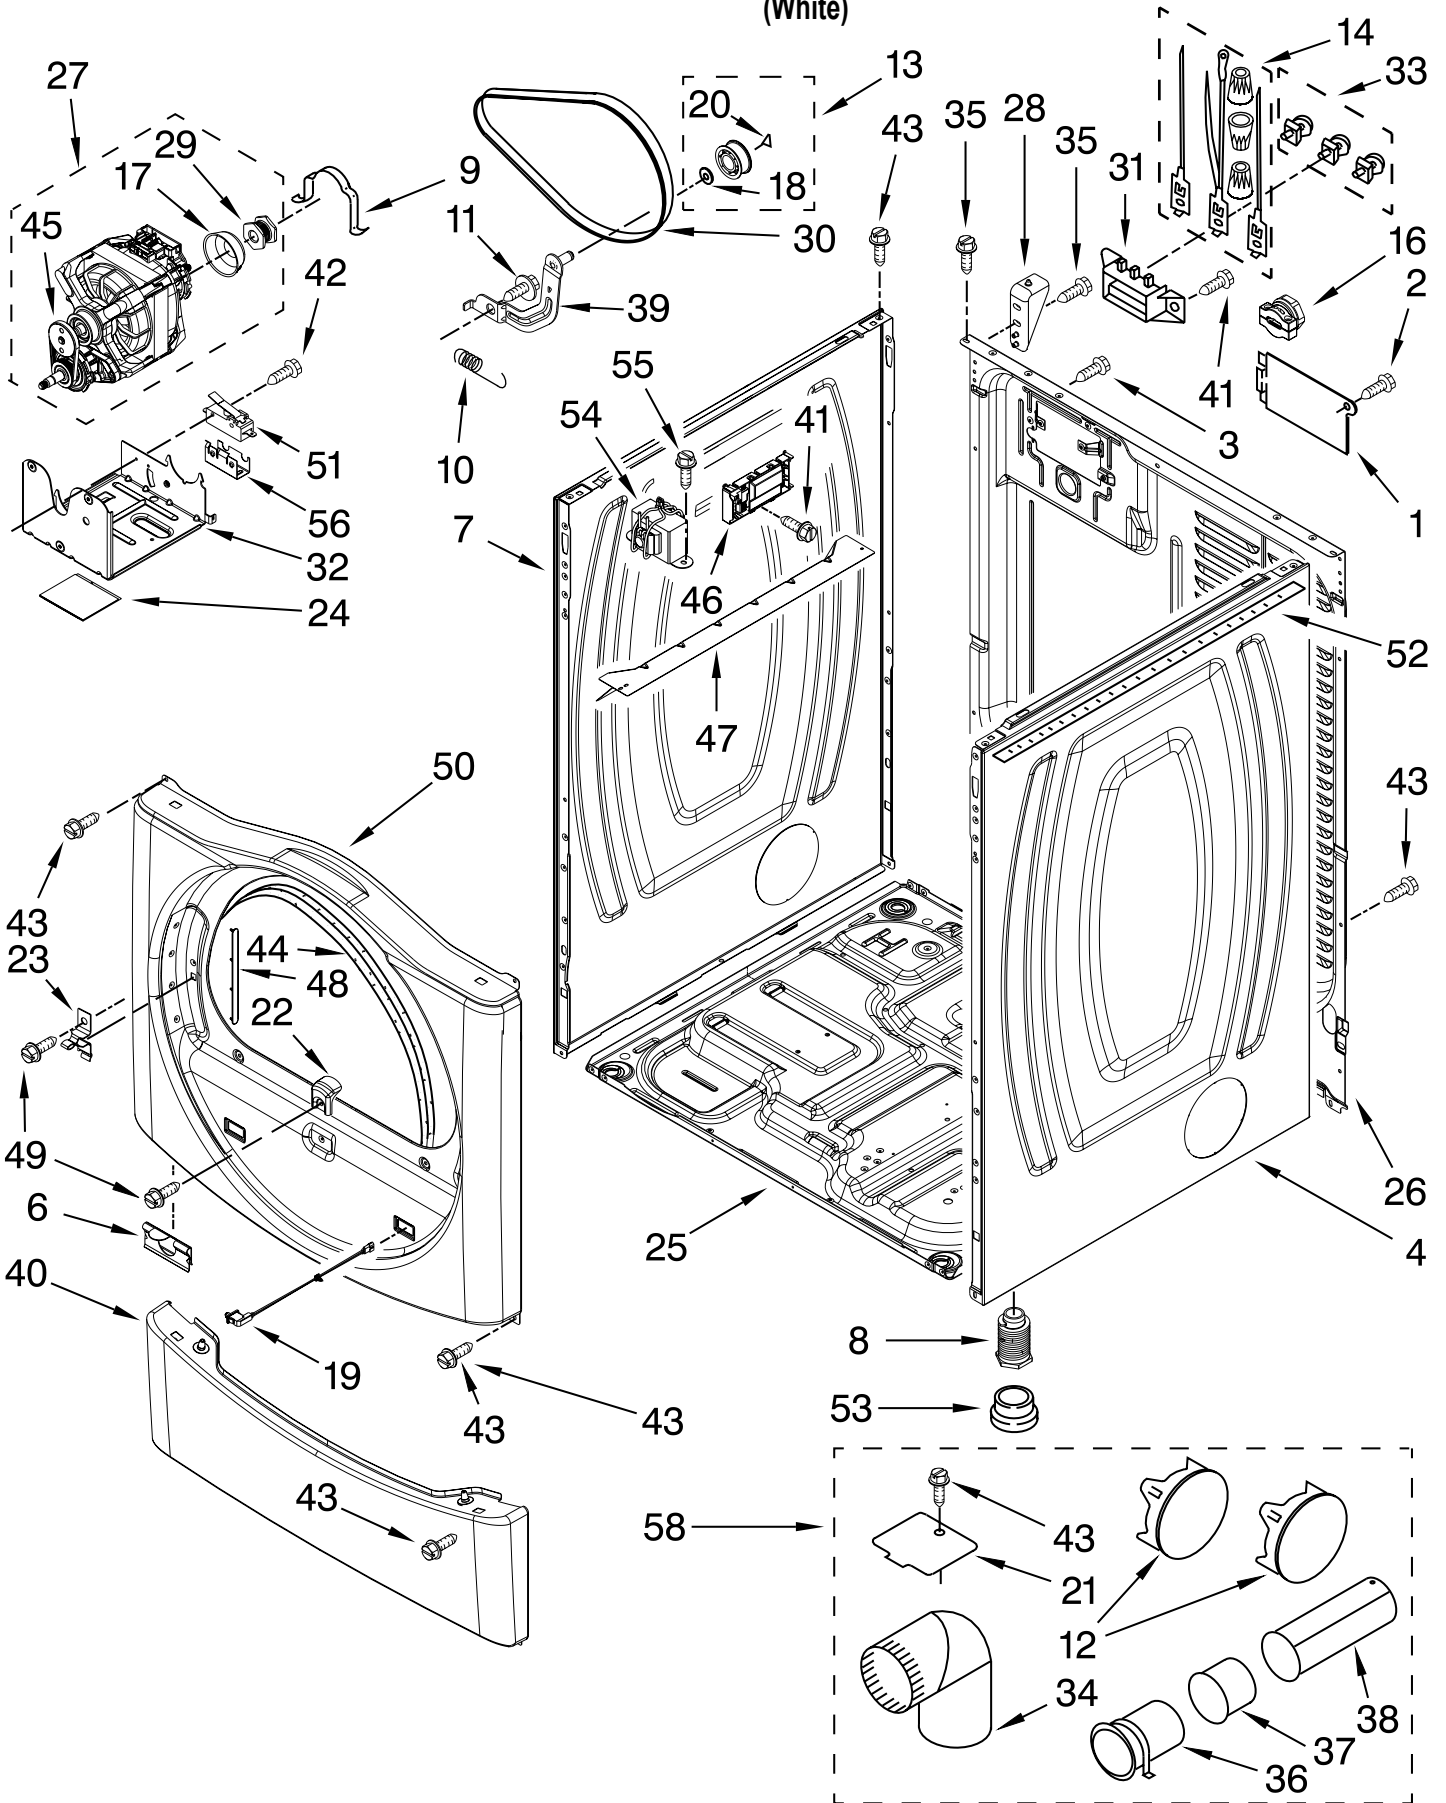

CABINET PARTS

FOR MODEL: MDE25PNAGW0

(White)

FOR ORDERING INFORMATION REFER TO PARTS PRICE LIST